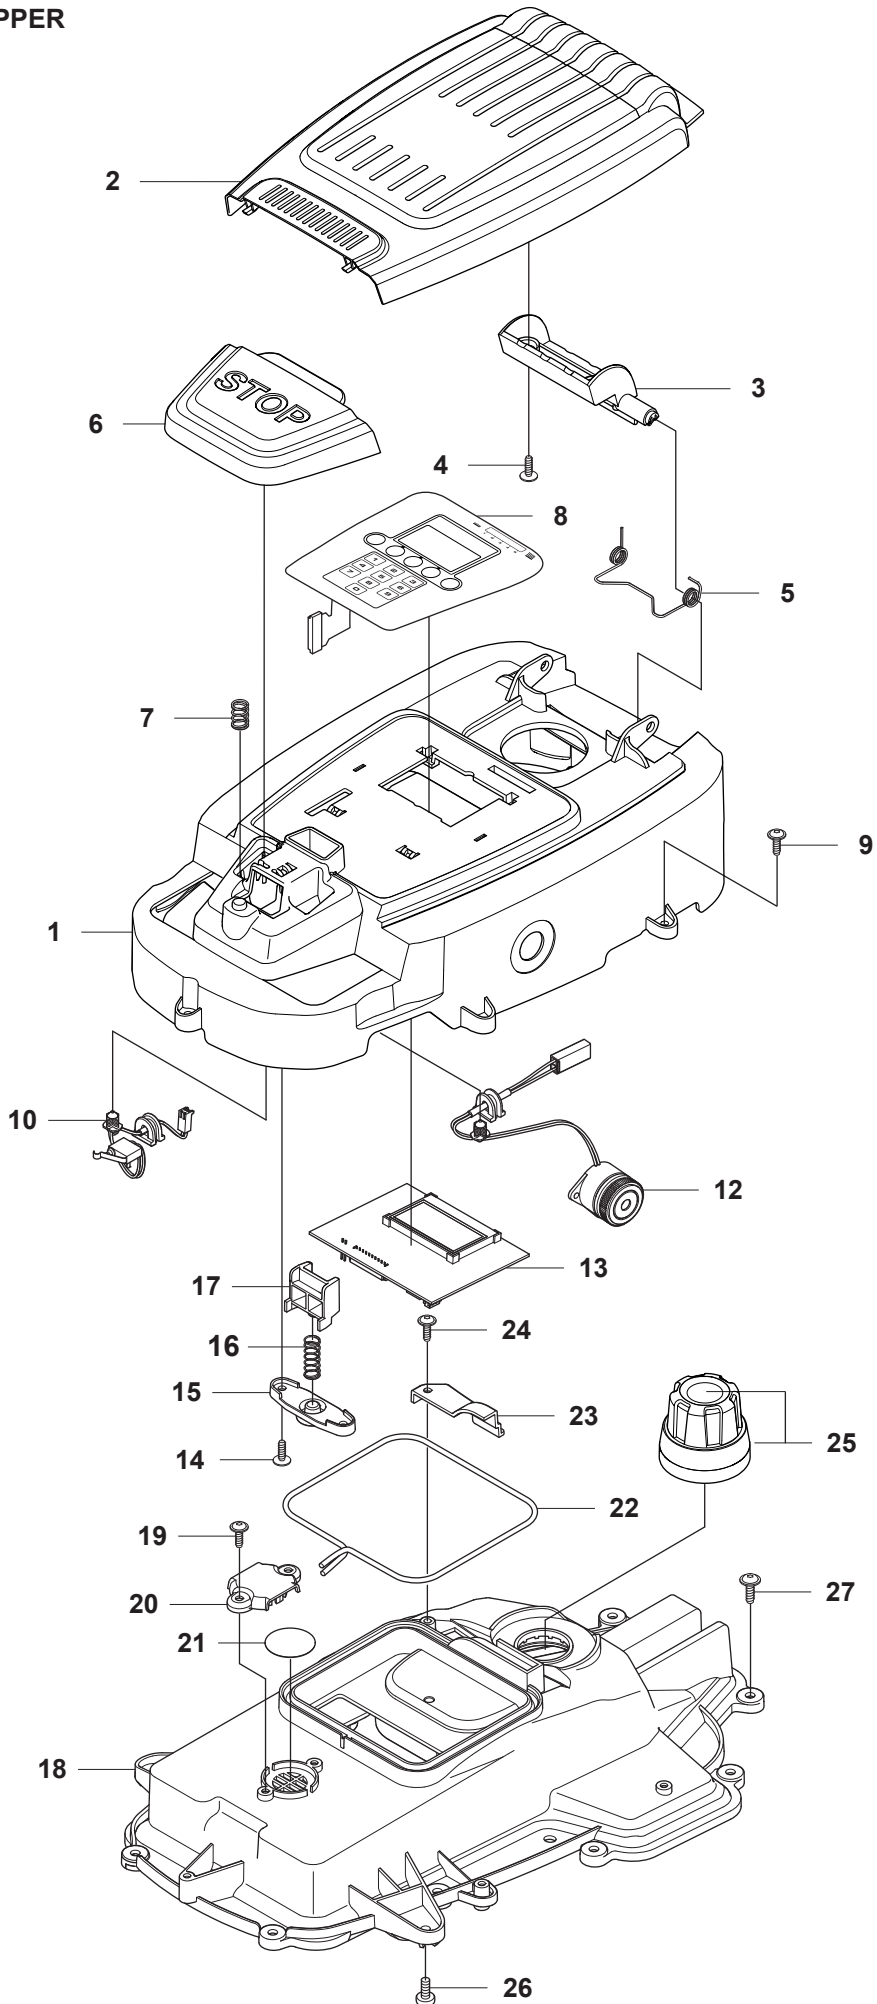

B GARDENA R70Li
CHASSIS UPPER

PAGE B GARDENA R70Li CHASSIS UPPER

Position	Article	Quantity	Notes	Kit
1	579 39 19-01	1	Display cover kit incl. sealing & keyboard	
2	577 70 72 01	1	Cover, height adjustment	
3	577 70 78 01	1	Hinge, height adjustment lid	
4	575 54 33-14	2	Screw, grey (14mm)	
5	578 44 52-01	1	Spring, height adjustment lid	
6	577 70 66 01	1	Stop button	
7	574 48 70-01	1	Spring, stop button	
8	577 70 83 01	1	Keyboard	1
9	575 54 33-14	5	Screw, grey (14mm)	
10	574 48 03-01	1	Micro switch, stop button	
12	574 47 59-01	1	Buzzer, display cover	
13	575 64 01-01	1	Display/MMI, circuit board	
14	575 54 33-14	2	Screw, grey (14mm)	
15	575 41 58-01	1	Spring holder, stop button	
16	576 24 22-01	1	Spring lock, stop button	
17	575 40 90-01	1	Lock, stop button	
18	579 39 20-01	1	Chassis upper kit incl. sealing & air filter	
19	575 54 33-14	2	Screw, grey (14mm)	
20	576 69 70-01	1	Cover, air filter	
21	577 75 37-01	1	Air filter kit (10 pcs)	
22	577 75 36-01	1	Sealing strip kit (10 pcs)	
22	574 87 47-04	1	Sealing strip	
23	576 05 39-01	1	Cover, height indicator	
24	575 54 33-14	1	Screw, grey (14mm)	
25	579 39 22-01	1	Knob, height adjustment kit incl. Knob & sticker	
26	576 21 39-01	2	Screw	
27	574 45 01-01	10	Screw