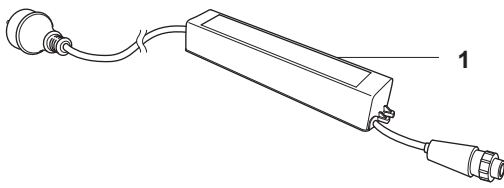

F GARDENA R70Li ACCESSORIES

PAGE F GARDENA R70Li ACCESSORIES

Position	Article	Quantity	Notes	Kit
1	581 14 51-01	1	Transformer Gardena, EU	
1	581 14 51-02	1	Transformer Gardena, UK	
1	581 14 51-05	1	Transformer Gardena, AU-NZ	
1	581 14 51-03	1	Transformer Gardena, CH	
2	581 16 66-01	1	Transformer cable (10 m)	
3	535 12 90-01	1	Loop wire connector (1pcs)	5
4	501 98 02-01	1	Splice kit (1pcs)	5
4	501 98 02-02	1	Splice kit (50pcs)	
5	966 80 97-01	1	2 Connectors+6 Splices, Gardena blister pack	
5	Gardena 4089-20	1	2 Connectors+6 Splices, Gardena blister pack	
5	579 04 81-01	1	5 Connectors+5 Splices	
6	966 80 98-01	1	Staples (100pcs), Gardena blister pack	
6	Gardena 4090-20	1	Staples (100pcs), Gardena blister pack	
7	575 23 86-02	1	Anchor screw (3pcs) incl. Allen key	
8	966 80 96-01	1	Loop wire (150m), Gardena blister pack	
8	Gardena 4088-20	1	Loop wire (150m), Gardena blister pack	
8	580 66 20-03	1	Loop wire (200m)	
8	501 98 03-01	1	Loop wire (250m)	
9	578 91 06-01	1	Label, anti-theft	
10	966 80 95-01	1	Blades (9pcs), Gardena blister pack	
10	Gardena 4087-20	1	Blades (9pcs), Gardena blister pack	
11	578 90 91-02	1	Installation DVD, Gardena	
12	577 97 23-02	1	Charging station, Gardena	
13	581 16 66-02	1	Transformer cable (20 m)	
14	577 85 81-02	1	Autocheck EXP - service program DVD	
15	577 51 81-01	1	USB service cable, G3 mowers	
16	581 84 28-01	1	Sticker, Cable markers	
17	115 59 09-01	1	Operator's manual, Swedish	
17	115 59 09-06	1	Operator's manual, Danish	
17	115 59 09-11	1	Operator's manual, Finnish	
17	115 59 09-21	1	Operator's manual, Norwegian	
17	115 59 09-26	1	Operator's manual, English	
17	115 59 09-31	1	Operator's manual, French	
17	115 59 09-36	1	Operator's manual, Dutch	
17	115 59 09-41	1	Operator's manual, Italian	
17	115 59 09-46	1	Operator's manual, Spanish	
17	115 59 09-51	1	Operator's manual, German	
17	115 59 09-59	1	Operator's manual, Portuguese	
17	115 59 09-84	1	Operator's manual, Slovenian	
18	115 49 66-01	1	Quick guide, Swedish	
18	115 49 66-06	1	Quick guide, Danish	
18	115 49 66-11	1	Quick guide, Finnish	
18	115 49 66-21	1	Quick guide, Norwegian	
18	115 49 66-26	1	Quick guide, English	
18	115 49 66-31	1	Quick guide, French	
18	115 49 66-36	1	Quick guide, Dutch	
18	115 49 66-41	1	Quick guide, Italian	
18	115 49 66-46	1	Quick guide, Spanish	
18	115 49 66-51	1	Quick guide, German	
18	115 49 66-59	1	Quick guide, Portuguese	
18	115 49 66-84	1	Quick guide, Slovenian	
19	966 41 01-01	1	Quick charger