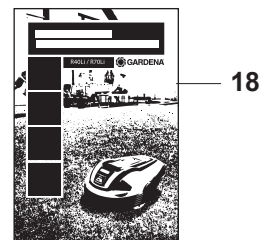

F GARDENA R70Li ACCESSORIES

PAGE F GARDENA R70Li ACCESSORIES

Position	Article	Quantity	Notes	Kit
1	581 14 51-01	1	Transformer Gardena, EU	
1	581 14 51-02	1	Transformer Gardena, UK	
1	581 14 51-05	1	Transformer Gardena, AU-NZ	
1	581 14 51-03	1	Transformer Gardena, CH	
2	581 16 66-01	1	Transformer cable (10 m)	
3	535 12 90-01	1	Loop wire connector (1pcs)	5
4	501 98 02-01	1	Splice kit (1pcs)	5
4	501 98 02-02	1	Splice kit (50pcs)	
5	966 80 97-01	1	2 Connectors+6 Splices, Gardena blister pack	
5	Gardena 4089-20	1	2 Connectors+6 Splices, Gardena blister pack	
5	579 04 81-01	1	5 Connectors+5 Splices	
6	966 80 98-01	1	Staples (100pcs), Gardena blister pack	
6	Gardena 4090-20	1	Staples (100pcs), Gardena blister pack	
7	575 23 86-02	1	Anchor screw (3pcs) incl. Allen key	
8	966 80 96-01	1	Loop wire (150m), Gardena blister pack	
8	Gardena 4088-20	1	Loop wire (150m), Gardena blister pack	
8	580 66 20-03	1	Loop wire (200m)	
8	501 98 03-01	1	Loop wire (250m)	
9	578 91 06-01	1	Label, anti-theft	
10	966 80 95-01	1	Blades (9pcs), Gardena blister pack	
10	Gardena 4087-20	1	Blades (9pcs), Gardena blister pack	
11	578 90 91-02	1	Installation DVD, Gardena	
12	577 97 23-02	1	Charging station, Gardena	
13	581 16 66-02	1	Transformer cable (20 m)	
14	577 85 81-02	1	Autocheck EXP - service program DVD	
15	577 51 81-01	1	USB service cable, G3 mowers	
16	581 84 28-01	1	Sticker, Cable markers	
17	115 59 09-01	1	Operator's manual, Swedish	
17	115 59 09-06	1	Operator's manual, Danish	
17	115 59 09-11	1	Operator's manual, Finnish	
17	115 59 09-21	1	Operator's manual, Norwegian	
17	115 59 09-26	1	Operator's manual, English	
17	115 59 09-31	1	Operator's manual, French	
17	115 59 09-36	1	Operator's manual, Dutch	
17	115 59 09-41	1	Operator's manual, Italian	
17	115 59 09-46	1	Operator's manual, Spanish	
17	115 59 09-51	1	Operator's manual, German	
17	115 59 09-59	1	Operator's manual, Portuguese	
17	115 59 09-84	1	Operator's manual, Slovenian	
18	115 49 66-01	1	Quick guide, Swedish	
18	115 49 66-06	1	Quick guide, Danish	
18	115 49 66-11	1	Quick guide, Finnish	
18	115 49 66-21	1	Quick guide, Norwegian	
18	115 49 66-26	1	Quick guide, English	
18	115 49 66-31	1	Quick guide, French	
18	115 49 66-36	1	Quick guide, Dutch	
18	115 49 66-41	1	Quick guide, Italian	
18	115 49 66-46	1	Quick guide, Spanish	
18	115 49 66-51	1	Quick guide, German	
18	115 49 66-59	1	Quick guide, Portuguese	
18	115 49 66-84	1	Quick guide, Slovenian	
19	966 41 01-01	1	Quick charger