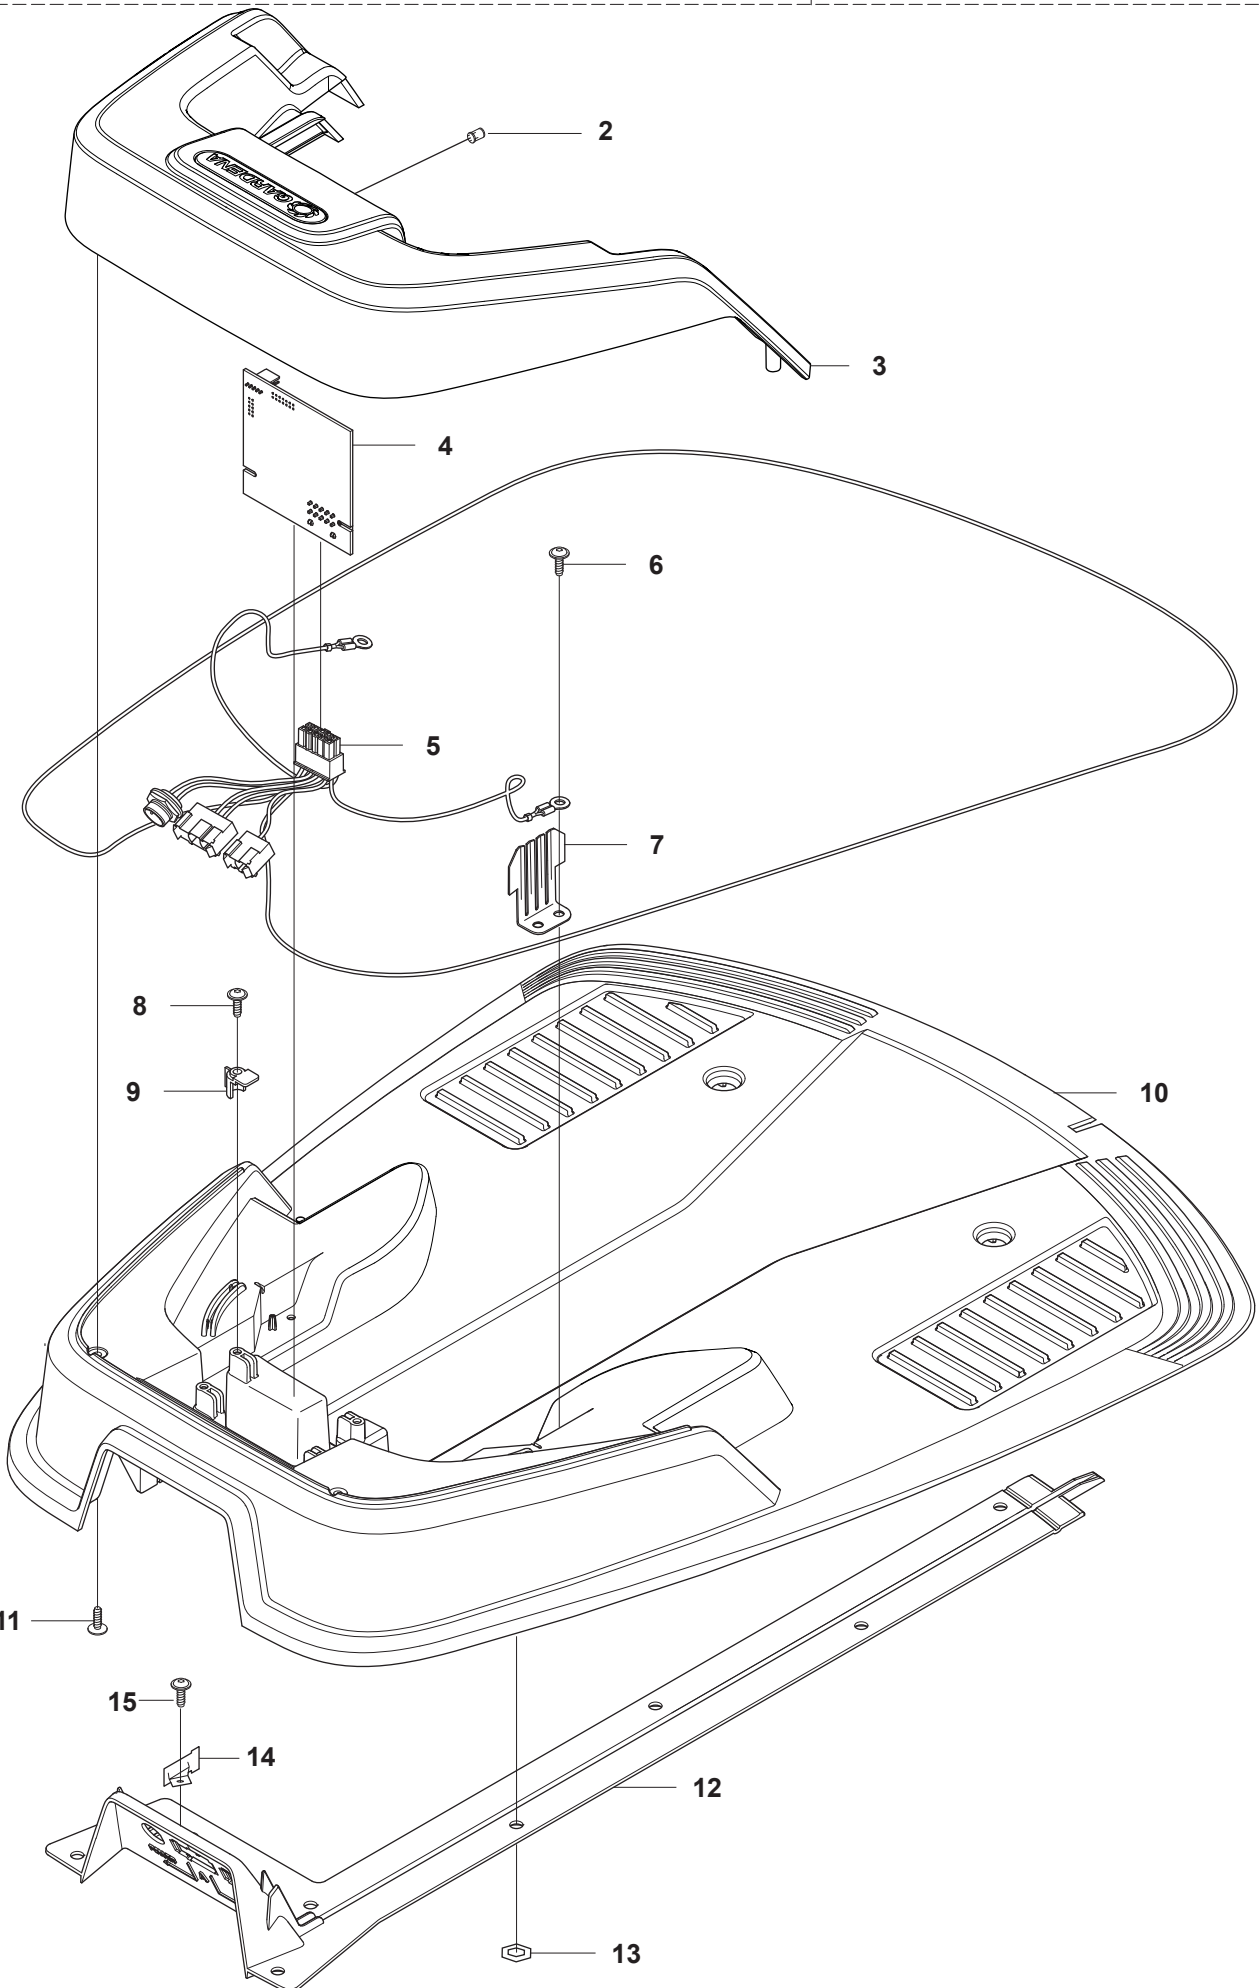

E GARDENA R70Li
CHARGING SYSTEM

1

PAGE E GARDENA R70Li CHARGING STATION

Position	Article	Quantity	Notes	Kit
1	577 97 23-02	1	Charging station, Gardena	
2	535 12 87-02	1	Diode lens	1
3	579 39 23-01	1	Charging station cover, Gardena	1
4	576 24 26-01	1	Circuit board, charging station	1
5	581 22 59-01	1	Loom, charging station	1
6	575 54 33-14	2	Screw, grey (14mm)	1
7	575 85 00-01	2	Contacts, charging station	1
8	575 54 33-14	2	Screw, grey (14mm)	1
9	535 12 79-01	2	Bracket	1
10	575 70 83-02	1	Charging station base plate	1
11	575 54 33-14	4	Screw, grey (14mm)	1
12	581 01 17-01	1	Guide cover, charging station	1
13	577 51 22-01	19	Nut, self-tapping	1
14	581 01 16-01	1	Bracket connector	1
15	575 54 33-14	1	Screw, grey (14mm)	1