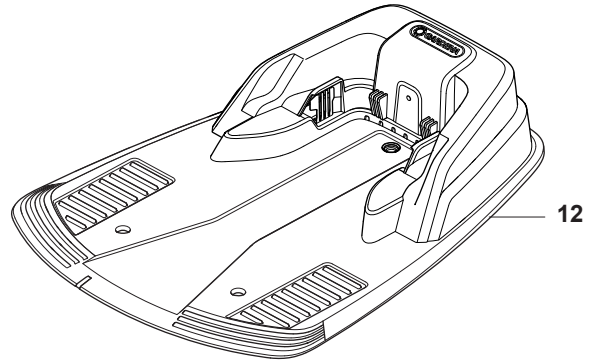

F GARDENA R70Li ACCESSORIES

PAGE F GARDENA R70Li ACCESSORIES

Position	Article	Quantity	Notes	Kit
1	581 14 51-01	1	Transformer Gardena, EU	
1	581 14 51-02	1	Transformer Gardena, UK	
1	581 14 51-05	1	Transformer Gardena, AU-NZ	
1	581 14 51-03	1	Transformer Gardena, CH	
2	581 16 66-01	1	Transformer cable (10 m)	
3	535 12 90-01	1	Loop wire connector (1pcs)	5
4	501 98 02-01	1	Splice kit (1pcs)	5
4	501 98 02-02	1	Splice kit (50pcs)	
5	966 80 97-01	1	2 Connectors+6 Splices, Gardena blister pack	
5	Gardena 4089-20	1	2 Connectors+6 Splices, Gardena blister pack	
5	579 04 81-01	1	5 Connectors+5 Splices	
6	966 80 98-01	1	Staples (100pcs), Gardena blister pack	
6	Gardena 4090-20	1	Staples (100pcs), Gardena blister pack	
7	575 23 86-02	1	Anchor screw (3pcs) incl. Allen key	
8	966 80 96-01	1	Loop wire (150m), Gardena blister pack	
8	Gardena 4088-20	1	Loop wire (150m), Gardena blister pack	
8	580 66 20-03	1	Loop wire (200m)	
8	501 98 03-01	1	Loop wire (250m)	
9	578 91 06-01	1	Label, anti-theft	
10	966 80 95-01	1	Blades (9pcs), Gardena blister pack	
10	Gardena 4087-20	1	Blades (9pcs), Gardena blister pack	
11	578 90 91-02	1	Installation DVD, Gardena	
12	577 97 23-02	1	Charging station, Gardena	
13	581 16 66-02	1	Transformer cable (20 m)	
14	577 85 81-02	1	Autocheck EXP - service program DVD	
15	577 51 81-01	1	USB service cable, G3 mowers	
16	581 84 28-01	1	Sticker, Cable markers	
17	115 59 09-01	1	Operator's manual, Swedish	
17	115 59 09-06	1	Operator's manual, Danish	
17	115 59 09-11	1	Operator's manual, Finnish	
17	115 59 09-21	1	Operator's manual, Norwegian	
17	115 59 09-26	1	Operator's manual, English	
17	115 59 09-31	1	Operator's manual, French	
17	115 59 09-36	1	Operator's manual, Dutch	
17	115 59 09-41	1	Operator's manual, Italian	
17	115 59 09-46	1	Operator's manual, Spanish	
17	115 59 09-51	1	Operator's manual, German	
17	115 59 09-59	1	Operator's manual, Portuguese	
17	115 59 09-84	1	Operator's manual, Slovenian	
18	115 49 66-01	1	Quick guide, Swedish	
18	115 49 66-06	1	Quick guide, Danish	
18	115 49 66-11	1	Quick guide, Finnish	
18	115 49 66-21	1	Quick guide, Norwegian	
18	115 49 66-26	1	Quick guide, English	
18	115 49 66-31	1	Quick guide, French	
18	115 49 66-36	1	Quick guide, Dutch	
18	115 49 66-41	1	Quick guide, Italian	
18	115 49 66-46	1	Quick guide, Spanish	
18	115 49 66-51	1	Quick guide, German	
18	115 49 66-59	1	Quick guide, Portuguese	
18	115 49 66-84	1	Quick guide, Slovenian	
19	966 41 01-01	1	Quick charger