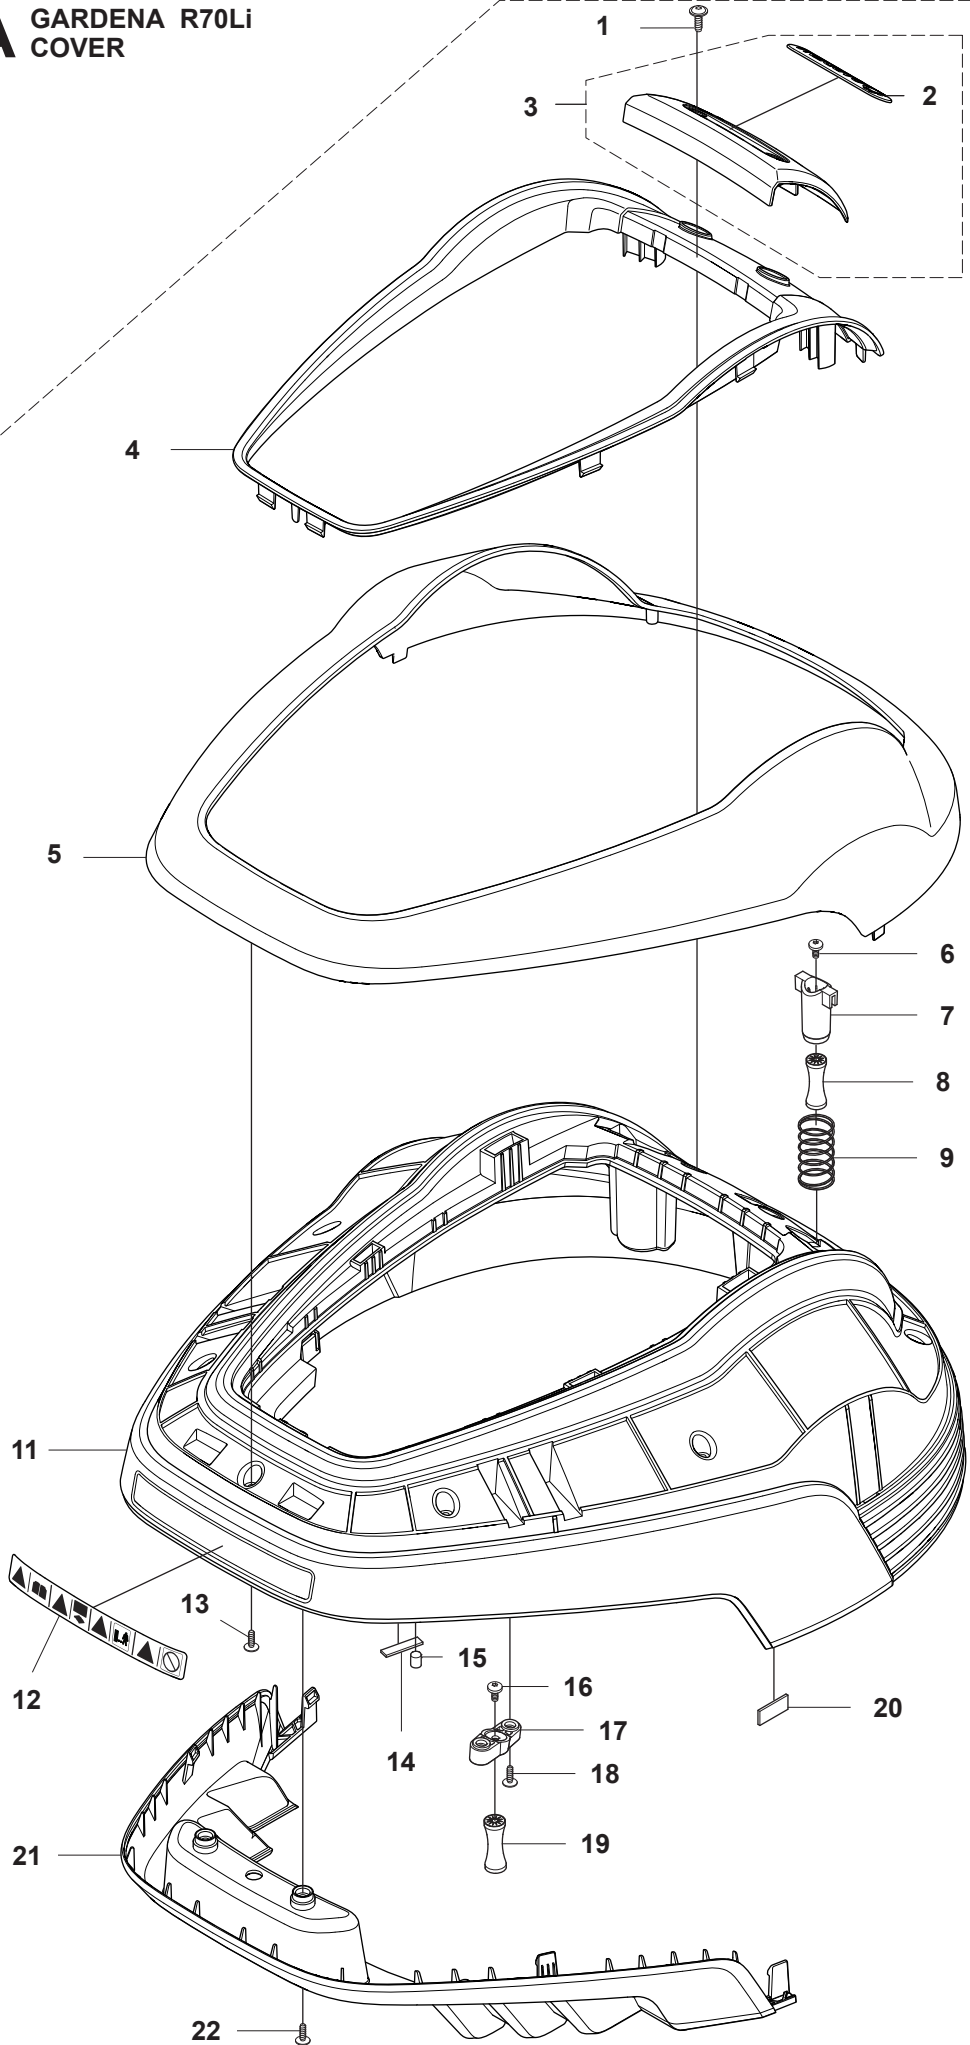

A GARDENA R70Li COVER

10

23

PAGE A GARDENA R70Li COVER

Position	Article	Quantity	Notes	Kit
1	575 54 33-14	2	Screw, grey (14mm)	
2	580 92 76-01	1	Decal, Gardena logotype	3
3	579 39 21-05	1	Logo, plate kit incl. sticker & decal	
4	577 70 76-01	1	Frame	
5	577 70 73-01	1	Cover	
6	576 21 39-01	2	Screw M5x12	
7	574 46 90-02	2	Bracket, lift sensor	
8	574 46 91-02	2	Rubber damper	
9	574 48 51-02	2	Spring, lift sensor	
10	580 92 76-01	1	Decal, R70Li	
11	579 39 17-01	1	Main body	
12	577 88 06-02	1	Warning label	11
13	575 54 33-14	7	Screw, grey (14mm)	
14	576 03 01-01	1	Plate, collision sensor	11
15	576 18 33-01	1	Magnet, collision sensor	11
16	576 21 39-01	2	Screw M5x12	
17	575 41 60-02	2	Support clamp	
18	575 54 33-14	4	Screw, grey (14mm)	
19	574 46 91-02	2	Rubber damper	
20	576 18 32-01	1	Magnet, lift sensor	11
21	577 70 65-01	1	Bumper, rear	
22	575 54 33-14	2	Screw, grey (14mm)	
23	577 95 53-05	1	Cover Kit, Complete excl. Model decal	