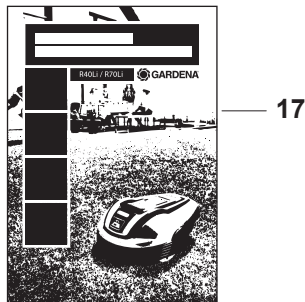

F GARDENA R70Li ACCESSORIES

PAGE F GARDENA R70Li ACCESSORIES

Position	Article	Quantity	Notes	Kit
1	581 14 51-01	1	Transformer Gardena, EU	
1	581 14 51-02	1	Transformer Gardena, UK	
1	581 14 51-05	1	Transformer Gardena, AU-NZ	
1	581 14 51-03	1	Transformer Gardena, CH	
2	581 16 66-01	1	Transformer cable (10 m)	
3	535 12 90-01	1	Loop wire connector (1pcs)	5
4	501 98 02-01	1	Splice kit (1pcs)	5
4	501 98 02-02	1	Splice kit (50pcs)	
5	966 80 97-01	1	2 Connectors+6 Splices, Gardena blister pack	
5	Gardena 4089-20	1	2 Connectors+6 Splices, Gardena blister pack	
5	579 04 81-01	1	5 Connectors+5 Splices	
6	966 80 98-01	1	Staples (100pcs), Gardena blister pack	
6	Gardena 4090-20	1	Staples (100pcs), Gardena blister pack	
7	575 23 86-02	1	Anchor screw (3pcs) incl. Allen key	
8	966 80 96-01	1	Loop wire (150m), Gardena blister pack	
8	Gardena 4088-20	1	Loop wire (150m), Gardena blister pack	
8	580 66 20-03	1	Loop wire (200m)	
8	501 98 03-01	1	Loop wire (250m)	
9	578 91 06-01	1	Label, anti-theft	
10	966 80 95-01	1	Blades (9pcs), Gardena blister pack	
10	Gardena 4087-20	1	Blades (9pcs), Gardena blister pack	
11	578 90 91-02	1	Installation DVD, Gardena	
12	577 97 23-02	1	Charging station, Gardena	
13	581 16 66-02	1	Transformer cable (20 m)	
14	577 85 81-02	1	Autocheck EXP - service program DVD	
15	577 51 81-01	1	USB service cable, G3 mowers	
16	581 84 28-01	1	Sticker, Cable markers	
17	115 59 09-01	1	Operator's manual, Swedish	
17	115 59 09-06	1	Operator's manual, Danish	
17	115 59 09-11	1	Operator's manual, Finnish	
17	115 59 09-21	1	Operator's manual, Norwegian	
17	115 59 09-26	1	Operator's manual, English	
17	115 59 09-31	1	Operator's manual, French	
17	115 59 09-36	1	Operator's manual, Dutch	
17	115 59 09-41	1	Operator's manual, Italian	
17	115 59 09-46	1	Operator's manual, Spanish	
17	115 59 09-51	1	Operator's manual, German	
17	115 59 09-59	1	Operator's manual, Portuguese	
17	115 59 09-84	1	Operator's manual, Slovenian	
18	115 49 66-01	1	Quick guide, Swedish	
18	115 49 66-06	1	Quick guide, Danish	
18	115 49 66-11	1	Quick guide, Finnish	
18	115 49 66-21	1	Quick guide, Norwegian	
18	115 49 66-26	1	Quick guide, English	
18	115 49 66-31	1	Quick guide, French	
18	115 49 66-36	1	Quick guide, Dutch	
18	115 49 66-41	1	Quick guide, Italian	
18	115 49 66-46	1	Quick guide, Spanish	
18	115 49 66-51	1	Quick guide, German	
18	115 49 66-59	1	Quick guide, Portuguese	
18	115 49 66-84	1	Quick guide, Slovenian	
19	966 41 01-01	1	Quick charger