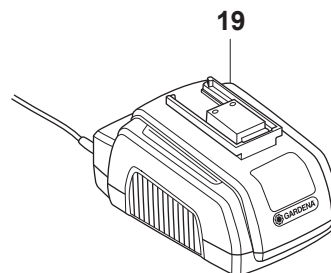

F GARDENA R70Li ACCESSORIES

PAGE F GARDENA R70Li ACCESSORIES

Position	Article	Quantity	Notes	Kit
1	581 14 51-01	1	Transformer Gardena, EU	
1	581 14 51-02	1	Transformer Gardena, UK	
1	581 14 51-05	1	Transformer Gardena, AU-NZ	
1	581 14 51-03	1	Transformer Gardena, CH	
2	581 16 66-01	1	Transformer cable (10 m)	
3	535 12 90-01	1	Loop wire connector (1pcs)	5
4	501 98 02-01	1	Splice kit (1pcs)	5
4	501 98 02-02	1	Splice kit (50pcs)	
5	966 80 97-01	1	2 Connectors+6 Splices, Gardena blister pack	
5	Gardena 4089-20	1	2 Connectors+6 Splices, Gardena blister pack	
5	579 04 81-01	1	5 Connectors+5 Splices	
6	966 80 98-01	1	Staples (100pcs), Gardena blister pack	
6	Gardena 4090-20	1	Staples (100pcs), Gardena blister pack	
7	575 23 86-02	1	Anchor screw (3pcs) incl. Allen key	
8	966 80 96-01	1	Loop wire (150m), Gardena blister pack	
8	Gardena 4088-20	1	Loop wire (150m), Gardena blister pack	
8	580 66 20-03	1	Loop wire (200m)	
8	501 98 03-01	1	Loop wire (250m)	
9	578 91 06-01	1	Label, anti-theft	
10	966 80 95-01	1	Blades (9pcs), Gardena blister pack	
10	Gardena 4087-20	1	Blades (9pcs), Gardena blister pack	
11	578 90 91-02	1	Installation DVD, Gardena	
12	577 97 23-02	1	Charging station, Gardena	
13	581 16 66-02	1	Transformer cable (20 m)	
14	577 85 81-02	1	Autocheck EXP - service program DVD	
15	577 51 81-01	1	USB service cable, G3 mowers	
16	581 84 28-01	1	Sticker, Cable markers	
17	115 59 09-01	1	Operator's manual, Swedish	
17	115 59 09-06	1	Operator's manual, Danish	
17	115 59 09-11	1	Operator's manual, Finnish	
17	115 59 09-21	1	Operator's manual, Norwegian	
17	115 59 09-26	1	Operator's manual, English	
17	115 59 09-31	1	Operator's manual, French	
17	115 59 09-36	1	Operator's manual, Dutch	
17	115 59 09-41	1	Operator's manual, Italian	
17	115 59 09-46	1	Operator's manual, Spanish	
17	115 59 09-51	1	Operator's manual, German	
17	115 59 09-59	1	Operator's manual, Portuguese	
17	115 59 09-84	1	Operator's manual, Slovenian	
18	115 49 66-01	1	Quick guide, Swedish	
18	115 49 66-06	1	Quick guide, Danish	
18	115 49 66-11	1	Quick guide, Finnish	
18	115 49 66-21	1	Quick guide, Norwegian	
18	115 49 66-26	1	Quick guide, English	
18	115 49 66-31	1	Quick guide, French	
18	115 49 66-36	1	Quick guide, Dutch	
18	115 49 66-41	1	Quick guide, Italian	
18	115 49 66-46	1	Quick guide, Spanish	
18	115 49 66-51	1	Quick guide, German	
18	115 49 66-59	1	Quick guide, Portuguese	
18	115 49 66-84	1	Quick guide, Slovenian	
19	966 41 01-01	1	Quick charger