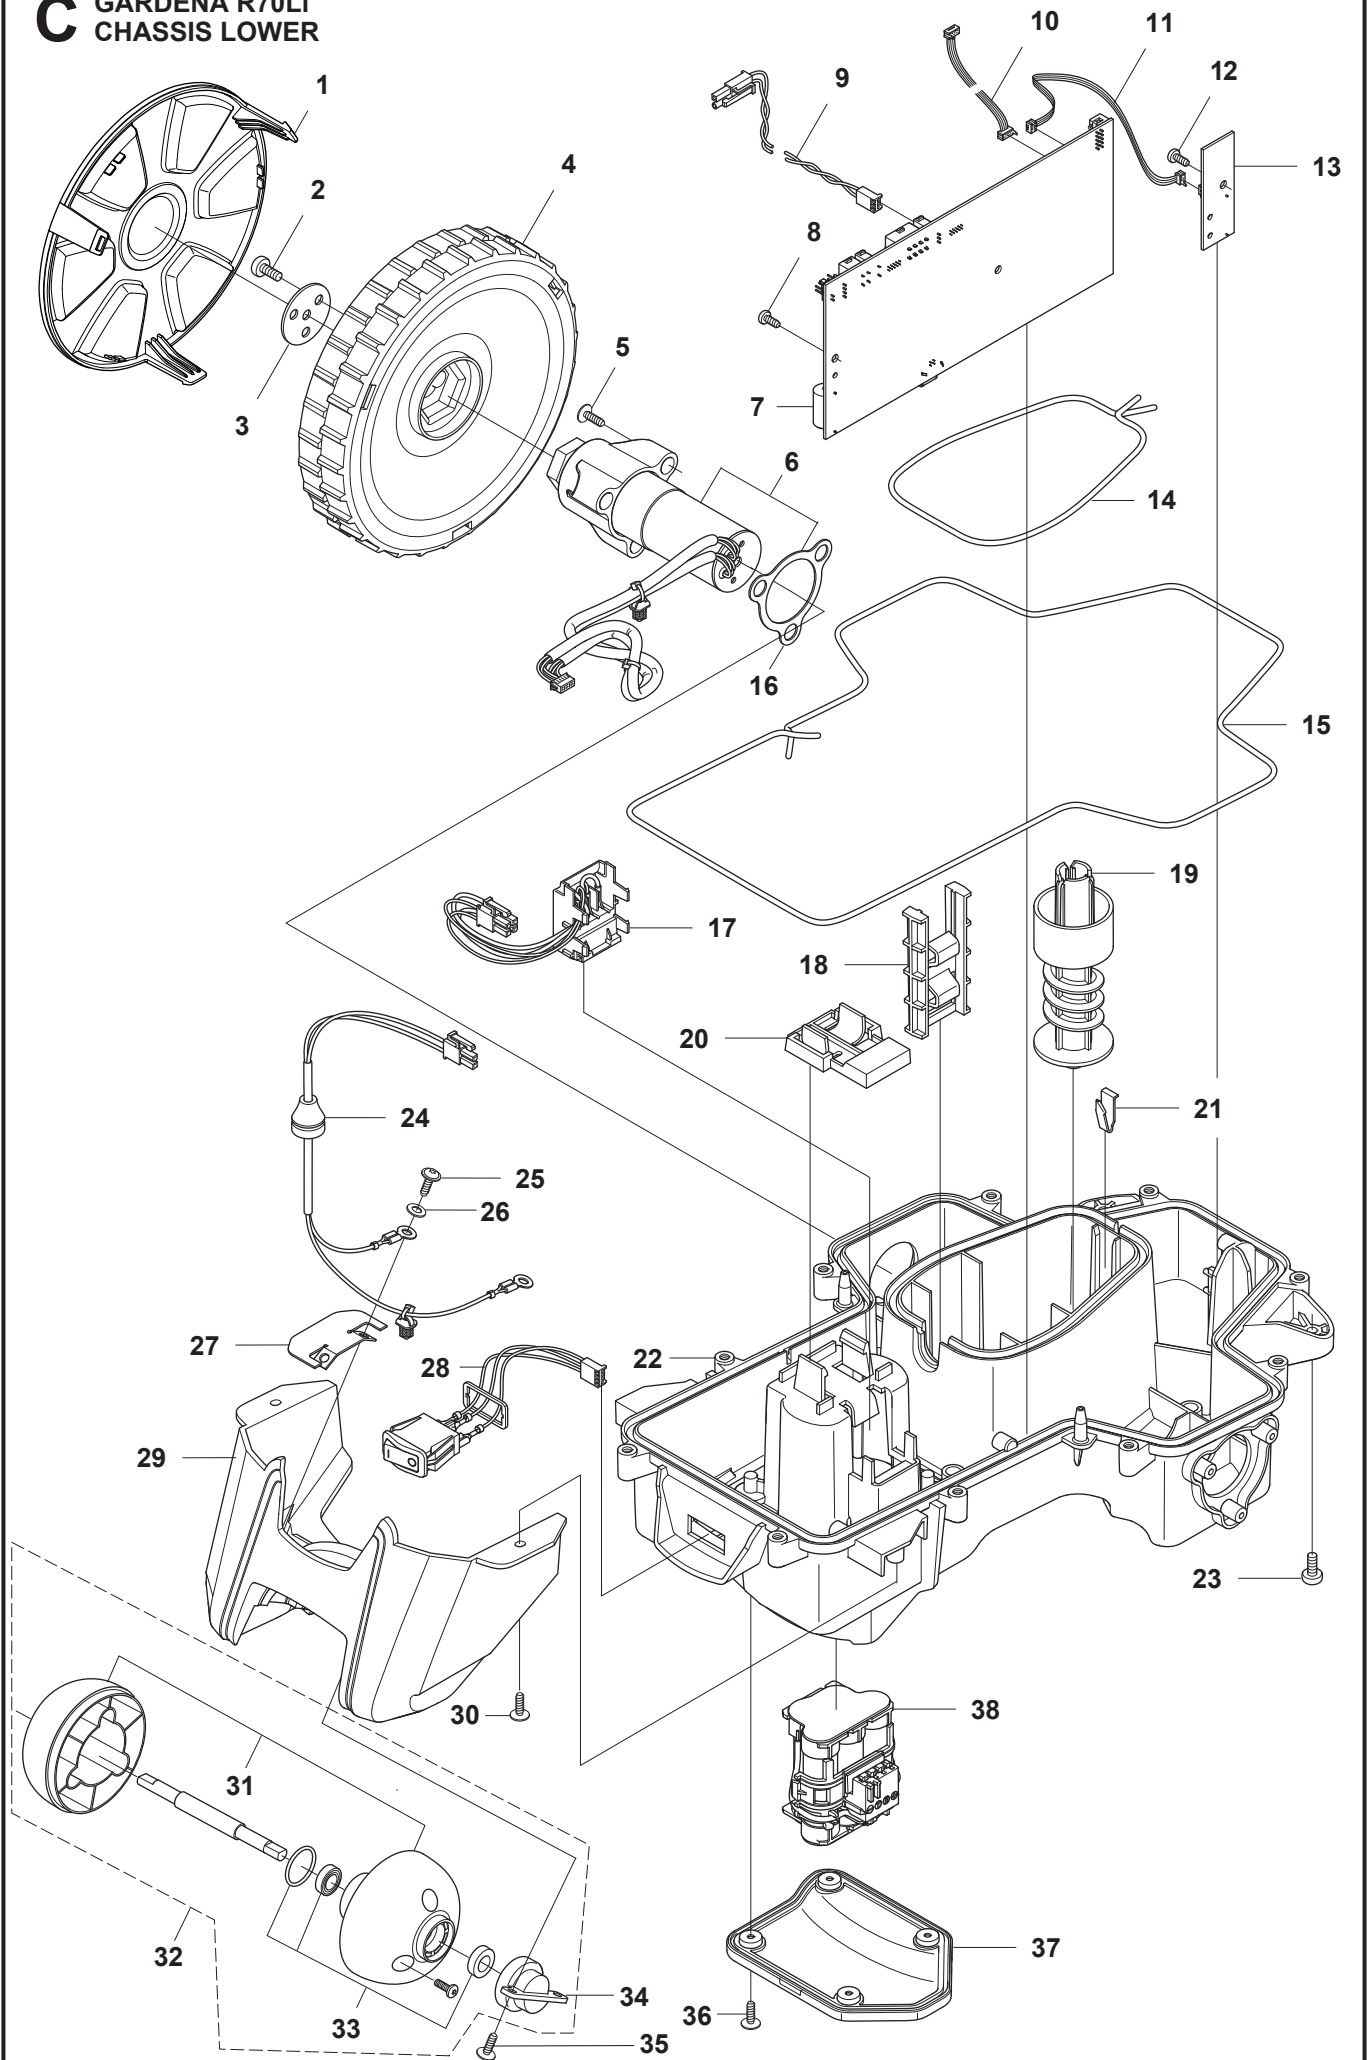

C GARDENA R70Li
CHASSIS LOWER

PAGE C GARDENA R70Li CHASSIS LOWER

Position	Article	Quantity	Notes	Kit
1	577 70 79-01	2	Hub cap, drive wheel	
2	576 21 39-02	6	Screw	
3	577 09 32-01	2	Washer, drive wheel	
4	574 46 51-01	2	Wheel, drive wheel	
5	575 54 33-14	6	Screw, grey (14mm)	
6	577 83 99-02	2	Wheel motor kit incl. sealing	
7	581 22 10-01	1	Main circuit board (MCB)	
8	535 13 03-10	2	Screw (10mm)	
9	576 22 02-01	1	Loom, buzzer extension	
10	574 47 92-01	1	Loom, display	
11	574 47 90-01	1	Loom, loop and lift sensor	
12	535 13 03-10	1	Screw (10mm)	
13	575 64 09-01	1	PCB sensor board	
14	577 75 36-01	1	Sealing strip kit (10 pcs)	
14	574 87 47-04	1	Sealing strip	
15	577 84 36-01	1	Sealing strip kit, chassis (10 pcs)	
15	574 87 47-03	1	Sealing strip, chassis	
16	574 37 37-01	2	Sealing/gasket, motor flange	6
17	574 37 37-01	1	Loom, Li-Ion battery	
18	574 50 19-01	2	Guide rail, motor bowl	
19	574 48 46-01	1	Height adjustment screw	
20	575 40 82-01	1	Lock, battery plug	
21	577 10 32-01	1	Locking spring	
22	577 84 62-01	1	Chassis lower kit, incl sealing	
23	576 21 39-01	2	Screw	
24	574 47 77-02	1	Loom, charge plate	
25	575 54 33-14	2	Screw, grey (14mm)	
26	535 08 74-01	2	Washer, vulcanized fiber	
27	574 49 00-01	2	Charge plate	
28	579 70 87-01	1	Swith ON/OFF with Seal	
29	574 46 72-01	1	Housing, rear wheel	
30	575 54 33-14	3	Screw, grey (14mm)	
31	583 85 39-01	1	Rear wheel kit	32
32	578 27 51-01	1	Rear wheel kit complete	
33	578 27 52-01	1	Bearing (x2), sealing (x2), O-ring (x1)	32
34	577 71 50-01	2	Bearing housing, rear wheel	32
35	575 54 33-14	4	Screw, grey (14mm)	
36	574 45 01-01	4	Screw	
37	574 46 73-01	1	Cover, battery	
38	574 47 68-01	1	Battery, Lithium 18V