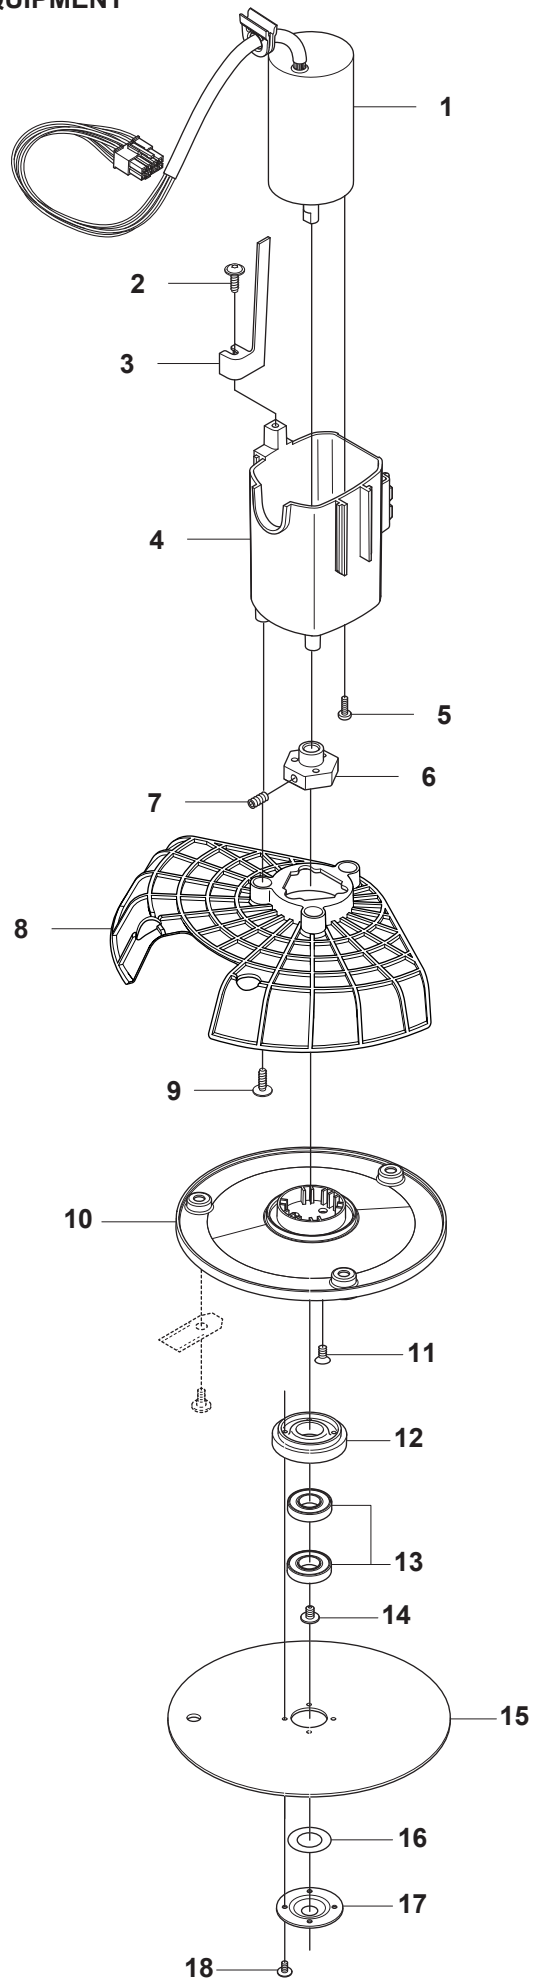

A GARDENA R70Li COVER

10

23

PAGE A GARDENA R70Li COVER

Position	Article	Quantity	Notes	Kit
1	575 54 33-14	2	Screw, grey (14mm)	
2	580 92 76-01	1	Decal, Gardena logotype	3
3	579 39 21-05	1	Logo, plate kit incl. sticker & decal	
4	577 70 76-01	1	Frame	
5	577 70 73-01	1	Cover	
6	576 21 39-01	2	Screw M5x12	
7	574 46 90-02	2	Bracket, lift sensor	
8	574 46 91-02	2	Rubber damper	
9	574 48 51-02	2	Spring, lift sensor	
10	580 92 76-01	1	Decal, R70Li	
11	579 39 17-01	1	Main body	
12	577 88 06-02	1	Warning label	11
13	575 54 33-14	7	Screw, grey (14mm)	
14	576 03 01-01	1	Plate, collision sensor	11
15	576 18 33-01	1	Magnet, collision sensor	11
16	576 21 39-01	2	Screw M5x12	
17	575 41 60-02	2	Support clamp	
18	575 54 33-14	4	Screw, grey (14mm)	
19	574 46 91-02	2	Rubber damper	
20	576 18 32-01	1	Magnet, lift sensor	11
21	577 70 65-01	1	Bumper, rear	
22	575 54 33-14	2	Screw, grey (14mm)	
23	577 95 53-05	1	Cover Kit, Complete excl. Model decal	

D GARDENA R70Li
BLADE MOTOR & CUTTING EQUIPMENT

PAGE D GARDENA R70Li BLADE MOTOR & CUTTING EQUIPMENT

Position	Article	Quantity	Notes	Kit
1	574 46 89-02	1	Cutting motor	
2	575 54 33-14	1	Screw, grey (14mm)	
3	574 50 35-01	1	Height indicator	
4	574 48 45-02	1	Motor housing	
5	576 21 38-01	3	Screw M4x12	
6	580 79 31-01	1	Hub, cutting motor	
7	576 21 35-01	1	Stop screw	
8	577 85 02-02	1	Guard, cutting disc	
9	575 54 33-14	3	Screw, grey (14mm)	
10	580 79 28-01	1	Cutting disc	
11	535 13 05-01	3	Screw	
12	535 12 64-01	1	Bearing box	
13	535 07 57-02	1	Ball bearing	
14	535 07 60-01	1	Screw	
15	580 79 27-01	1	Skid plate	
16	535 08 25-01	1	Gasket	
17	535 08 15-01	1	Cover washer	
18	575 54 33-10	4	Screw	