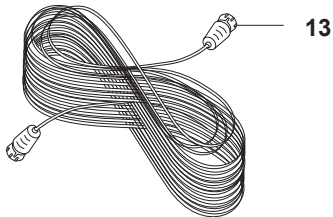

F GARDENA R70Li ACCESSORIES

PAGE F GARDENA R70Li ACCESSORIES

Position	Article	Quantity	Notes	Kit
1	581 14 51-01	1	Transformer Gardena, EU	
1	581 14 51-02	1	Transformer Gardena, UK	
1	581 14 51-05	1	Transformer Gardena, AU-NZ	
1	581 14 51-03	1	Transformer Gardena, CH	
2	581 16 66-01	1	Transformer cable (10 m)	
3	535 12 90-01	1	Loop wire connector (1pcs)	5
4	501 98 02-01	1	Splice kit (1pcs)	5
4	501 98 02-02	1	Splice kit (50pcs)	
5	966 80 97-01	1	2 Connectors+6 Splices, Gardena blister pack	
5	Gardena 4089-20	1	2 Connectors+6 Splices, Gardena blister pack	
5	579 04 81-01	1	5 Connectors+5 Splices	
6	966 80 98-01	1	Staples (100pcs), Gardena blister pack	
6	Gardena 4090-20	1	Staples (100pcs), Gardena blister pack	
7	575 23 86-02	1	Anchor screw (3pcs) incl. Allen key	
8	966 80 96-01	1	Loop wire (150m), Gardena blister pack	
8	Gardena 4088-20	1	Loop wire (150m), Gardena blister pack	
8	580 66 20-03	1	Loop wire (200m)	
8	501 98 03-01	1	Loop wire (250m)	
9	578 91 06-01	1	Label, anti-theft	
10	966 80 95-01	1	Blades (9pcs), Gardena blister pack	
10	Gardena 4087-20	1	Blades (9pcs), Gardena blister pack	
11	578 90 91-02	1	Installation DVD, Gardena	
12	577 97 23-02	1	Charging station, Gardena	
13	581 16 66-02	1	Transformer cable (20 m)	
14	577 85 81-02	1	Autocheck EXP - service program DVD	
15	577 51 81-01	1	USB service cable, G3 mowers	
16	581 84 28-01	1	Sticker, Cable markers	
17	115 59 09-01	1	Operator's manual, Swedish	
17	115 59 09-06	1	Operator's manual, Danish	
17	115 59 09-11	1	Operator's manual, Finnish	
17	115 59 09-21	1	Operator's manual, Norwegian	
17	115 59 09-26	1	Operator's manual, English	
17	115 59 09-31	1	Operator's manual, French	
17	115 59 09-36	1	Operator's manual, Dutch	
17	115 59 09-41	1	Operator's manual, Italian	
17	115 59 09-46	1	Operator's manual, Spanish	
17	115 59 09-51	1	Operator's manual, German	
17	115 59 09-59	1	Operator's manual, Portuguese	
17	115 59 09-84	1	Operator's manual, Slovenian	
18	115 49 66-01	1	Quick guide, Swedish	
18	115 49 66-06	1	Quick guide, Danish	
18	115 49 66-11	1	Quick guide, Finnish	
18	115 49 66-21	1	Quick guide, Norwegian	
18	115 49 66-26	1	Quick guide, English	
18	115 49 66-31	1	Quick guide, French	
18	115 49 66-36	1	Quick guide, Dutch	
18	115 49 66-41	1	Quick guide, Italian	
18	115 49 66-46	1	Quick guide, Spanish	
18	115 49 66-51	1	Quick guide, German	
18	115 49 66-59	1	Quick guide, Portuguese	
18	115 49 66-84	1	Quick guide, Slovenian	
19	966 41 01-01	1	Quick charger