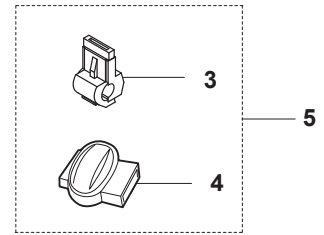

F GARDENA R70Li ACCESSORIES

PAGE F GARDENA R70Li ACCESSORIES

Position	Article	Quantity	Notes	Kit
1	581 14 51-01	1	Transformer Gardena, EU	
1	581 14 51-02	1	Transformer Gardena, UK	
1	581 14 51-05	1	Transformer Gardena, AU-NZ	
1	581 14 51-03	1	Transformer Gardena, CH	
2	581 16 66-01	1	Transformer cable (10 m)	
3	535 12 90-01	1	Loop wire connector (1pcs)	5
4	501 98 02-01	1	Splice kit (1pcs)	5
4	501 98 02-02	1	Splice kit (50pcs)	
5	966 80 97-01	1	2 Connectors+6 Splices, Gardena blister pack	
5	Gardena 4089-20	1	2 Connectors+6 Splices, Gardena blister pack	
5	579 04 81-01	1	5 Connectors+5 Splices	
6	966 80 98-01	1	Staples (100pcs), Gardena blister pack	
6	Gardena 4090-20	1	Staples (100pcs), Gardena blister pack	
7	575 23 86-02	1	Anchor screw (3pcs) incl. Allen key	
8	966 80 96-01	1	Loop wire (150m), Gardena blister pack	
8	Gardena 4088-20	1	Loop wire (150m), Gardena blister pack	
8	580 66 20-03	1	Loop wire (200m)	
8	501 98 03-01	1	Loop wire (250m)	
9	578 91 06-01	1	Label, anti-theft	
10	966 80 95-01	1	Blades (9pcs), Gardena blister pack	
10	Gardena 4087-20	1	Blades (9pcs), Gardena blister pack	
11	578 90 91-02	1	Installation DVD, Gardena	
12	577 97 23-02	1	Charging station, Gardena	
13	581 16 66-02	1	Transformer cable (20 m)	
14	577 85 81-02	1	Autocheck EXP - service program DVD	
15	577 51 81-01	1	USB service cable, G3 mowers	
16	581 84 28-01	1	Sticker, Cable markers	
17	115 59 09-01	1	Operator's manual, Swedish	
17	115 59 09-06	1	Operator's manual, Danish	
17	115 59 09-11	1	Operator's manual, Finnish	
17	115 59 09-21	1	Operator's manual, Norwegian	
17	115 59 09-26	1	Operator's manual, English	
17	115 59 09-31	1	Operator's manual, French	
17	115 59 09-36	1	Operator's manual, Dutch	
17	115 59 09-41	1	Operator's manual, Italian	
17	115 59 09-46	1	Operator's manual, Spanish	
17	115 59 09-51	1	Operator's manual, German	
17	115 59 09-59	1	Operator's manual, Portuguese	
17	115 59 09-84	1	Operator's manual, Slovenian	
18	115 49 66-01	1	Quick guide, Swedish	
18	115 49 66-06	1	Quick guide, Danish	
18	115 49 66-11	1	Quick guide, Finnish	
18	115 49 66-21	1	Quick guide, Norwegian	
18	115 49 66-26	1	Quick guide, English	
18	115 49 66-31	1	Quick guide, French	
18	115 49 66-36	1	Quick guide, Dutch	
18	115 49 66-41	1	Quick guide, Italian	
18	115 49 66-46	1	Quick guide, Spanish	
18	115 49 66-51	1	Quick guide, German	
18	115 49 66-59	1	Quick guide, Portuguese	
18	115 49 66-84	1	Quick guide, Slovenian	
19	966 41 01-01	1	Quick charger