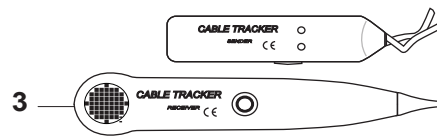

G GARDENA R70/80Li ACCESSORIES