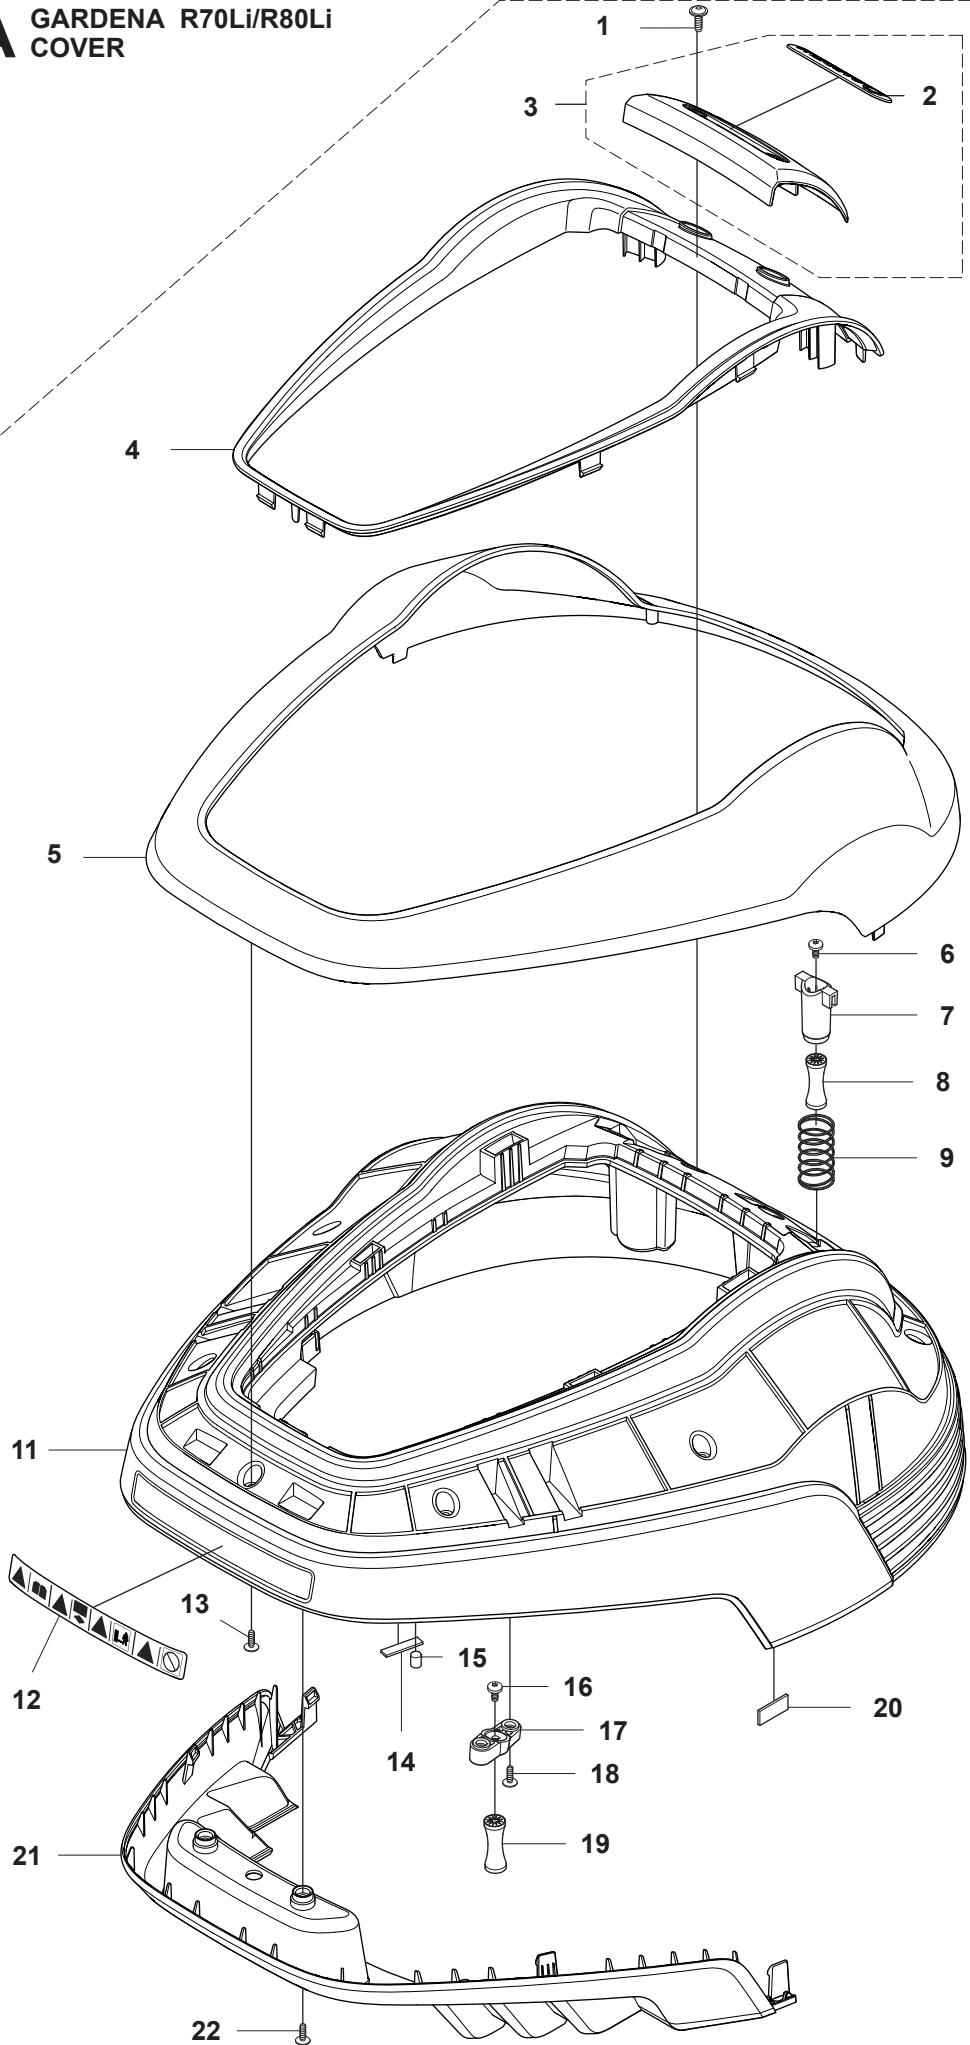

Reservdelar

A GARDENA R70Li/R80Li COVER

10

10

23

PAGE A GARDENA R70Li/R80Li COVER				
Position	Article	Quantity	Notes	Kit / Assy
1	575 54 33-14	2	Screw, Grey (14 mm)	
2	510 31 03-01	1	Decal, Gardena Logotype	3
3	579 39 21-05	1	Logo Plate KIT incl. Sticker & Decal	
4	577 70 76-03	1	Frame	
5	577 70 73-03	1	Cover	
6	576 21 39-01	2	Screw M5x12	
7	574 46 90-02	2	Bracket, Lift Sensor	
8	574 46 91-02	2	Rubber Damper	
9	574 48 51-02	2	Spring, Lift Sensor	
10	580 92 76-01	1	Decal, R70Li	
10	587 04 35-02	1	Decal, R80Li	
11	579 39 17-02	1	Main Body	
12	586 35 97-01	1	Warning Label	11
13	575 54 33-14	7	Screw, Grey (14 mm)	
14	576 03 01-01	1	Plate, Collision Sensor	11
15	576 18 33-01	1	Magnet, Collision Sensor	11
16	576 21 39-01	2	Screw M5x12	
17	575 41 60-02	2	Support Clamp	
18	575 54 33-14	4	Screw, Grey (14 mm)	
19	574 46 91-02	2	Rubber Damper	
20	576 18 32-01	1	Magnet, Lift Sensor	11
21	577 70 65-01	1	Bumper, Rear	
22	575 54 33-14	2	Screw, Grey (14 mm)	
23	577 95 53-09	1	Cover KIT, Complete excl. Model Decal	