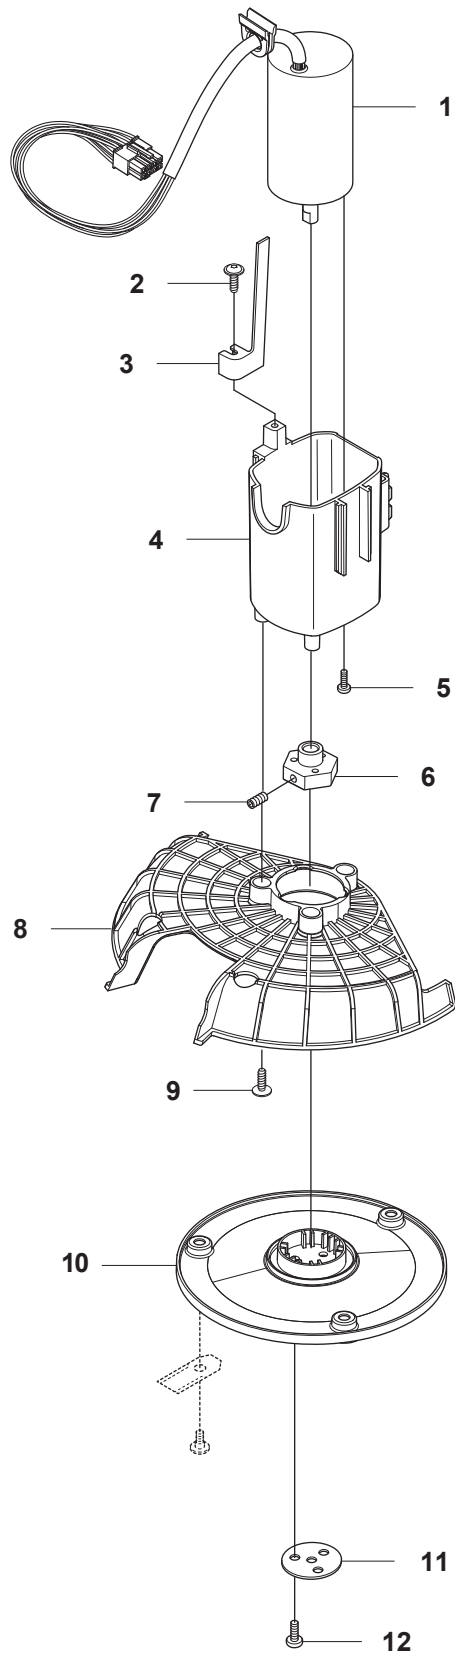

D GARDENA R70Li/R80Li
BLADE MOTOR & CUTTING EQUIPMENT

Position	Article	Quantity	Notes	Kit / Assy
1	584 98 93-02	1	Cutting Motor	
2	575 54 33-14	1	Screw, Grey (14 mm)	
3	574 50 35-01	1	Height Indicator	
4	581 02 03-01	1	Motor Housing	
5	576 21 38-01	3	Screw M4x12	
6	574 37 35-01	1	Hub, Cutting Motor	
7	576 21 35-01	1	Stop Screw	
8	577 85 02-05	1	Guard, Cutting Disc	
9	575 54 33-14	3	Screw, Grey (14 mm)	
10	574 48 71-01	1	Cutting Disc	
11	577 09 32-01	1	Washer	
12	576 21 38-01	3	Screw