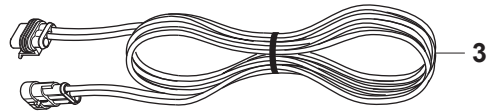

F GARDENA R70Li/R80Li INSTALLATION ACCESSORIES

PAGE F GARDENA R70Li/R80Li INSTALLATION ACCESSORIES				
Position	Article	Quantity	Notes	Kit / Assy
1	584 86 25-01	1	Power Supply Unit, EU	
2	584 86 26-02	1	Power Supply Unit, UK	
2	584 86 26-03	1	Power Supply Unit, CH	
2	584 86 26-04	1	Power Supply Unit, CA	
2	584 86 26-05	1	Power Supply Unit, AU-NZ	
3	579 82 51-01	1	Low Voltage Cable (20 m)	
3	579 82 51-02	1	Low Voltage Cable (10 m)	
3	579 82 51-03	1	Low Voltage Cable (3 m)	
4	966 80 98-01	1	Staples (100 pcs), Gardena Blister Pack	
4	Gardena 4090-20	1	Staples (100 pcs), Gardena Blister Pack	
5	575 23 86-02	1	Anchor Screw (3 pcs) incl. Allen Key	
6	966 80 96-01	1	Loop Wire (150 m), Gardena Blister Pack	
6	Gardena 4088-20	1	Loop Wire (150 m), Gardena Blister Pack	
6	580 66 20-03	1	Loop Wire (200 m)	
6	580 66 20-01	1	Loop Wire (250 m)	
6	580 66 20-04		Loop Wire (800 m)	
7	966 80 95-01	1	Blades (9 pcs), Gardena Blister Pack	
7	Gardena 4087-20	1	Blades (9 pcs), Gardena Blister Pack	
7	577 86 46-02	1	Long Life - Safety Blade, Blister Pack, 9 pcs	
7	577 60 65-04	1	Long Life - Safety Blade, 45 pcs	
7	577 60 66-03	1	Long Life - Safety Blade, 300 pcs	
8	535 12 90-01	1	Loop Wire Connector (1pcs)	10
9	501 98 02-01	1	Coupler (1pcs)	10
9	501 98 02-02	1	Coupler KIT (50pcs)	
10	966 80 97-01	1	2 Connectors+6 Couplers, Gardena Blister Pack	
10	Gardena 4089-20	1	2 Connectors+6 Couplers, Gardena Blister Pack	
10	579 04 81-01	1	5 Connectors+5 Couplers	
11	586 27 79-01	1	Sticker, Cable Markers (10 pcs)	
12	502 40 53-01	1	Label, Anti-Theft	
13	578 90 91-05	1	Installation DVD, Gardena	
14	115 78 71-01	1	Operator's Manual, Swedish	
14	115 78 71-06	1	Operator's Manual, Danish	
14	115 78 71-11	1	Operator's Manual, Finnish	
14	115 78 71-21	1	Operator's Manual, Norwegian	
14	115 78 71-26	1	Operator's Manual, English	
14	115 78 71-31	1	Operator's Manual, French	
14	115 78 71-36	1	Operator's Manual, Dutch	
14	115 78 71-41	1	Operator's Manual, Italian	
14	115 78 71-46	1	Operator's Manual, Spanish	
14	115 78 71-51	1	Operator's Manual, German	
14	115 78 71-58	1	Operator's Manual, Hungarian	
14	115 78 71-59	1	Operator's Manual, Portuguese	
14	115 78 71-61	1	Operator's Manual, Polish	
14	115 78 71-68	1	Operator's Manual, Slovakian	
14	115 78 71-84	1	Operator's Manual, Slovenian	
14	115 78 71-90	1	Operator's Manual, Czech	
15	115 78 72-01	1	Quick Guide, Swedish	
15	115 78 72-06	1	Quick Guide, Danish	
15	115 78 72-11	1	Quick Guide, Finnish	
15	115 78 72-21	1	Quick Guide, Norwegian	
15	115 78 72-26	1	Quick Guide, English	
15	115 78 72-31	1	Quick Guide, French	
15	115 78 72-36	1	Quick Guide, Dutch	
15	115 78 72-41	1	Quick Guide, Italian	
15	115 78 72-46	1	Quick Guide, Spanish	
15	115 78 72-51	1	Quick Guide, German	
15	115 78 72-58	1	Quick Guide, Hungarian	
15	115 78 72-59	1	Quick Guide, Portuguese	
15	115 78 72-61	1	Quick Guide, Polish	
15	115 78 72-68	1	Quick Guide, Slovakian	
15	115 78 72-84	1	Quick Guide, Slovenian	
15	115 78 72-90	1	Quick Guide, Czech