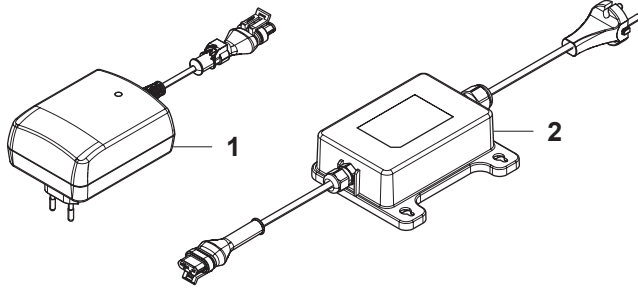

F GARDENA R70Li/R80Li INSTALLATION ACCESSORIES

PAGE F GARDENA R70Li/R80Li INSTALLATION ACCESSORIES				
Position	Article	Quantity	Notes	Kit / Assy
1	584 86 25-01	1	Power Supply Unit, EU	
2	584 86 26-02	1	Power Supply Unit, UK	
2	584 86 26-03	1	Power Supply Unit, CH	
2	584 86 26-04	1	Power Supply Unit, CA	
2	584 86 26-05	1	Power Supply Unit, AU-NZ	
3	579 82 51-01	1	Low Voltage Cable (20 m)	
3	579 82 51-02	1	Low Voltage Cable (10 m)	
3	579 82 51-03	1	Low Voltage Cable (3 m)	
4	966 80 98-01	1	Staples (100 pcs), Gardena Blister Pack	
4	Gardena 4090-20	1	Staples (100 pcs), Gardena Blister Pack	
5	575 23 86-02	1	Anchor Screw (3 pcs) incl. Allen Key	
6	966 80 96-01	1	Loop Wire (150 m), Gardena Blister Pack	
6	Gardena 4088-20	1	Loop Wire (150 m), Gardena Blister Pack	
6	580 66 20-03	1	Loop Wire (200 m)	
6	580 66 20-01	1	Loop Wire (250 m)	
6	580 66 20-04		Loop Wire (800 m)	
7	966 80 95-01	1	Blades (9 pcs), Gardena Blister Pack	
7	Gardena 4087-20	1	Blades (9 pcs), Gardena Blister Pack	
7	577 86 46-02	1	Long Life - Safety Blade, Blister Pack, 9 pcs	
7	577 60 65-04	1	Long Life - Safety Blade, 45 pcs	
7	577 60 66-03	1	Long Life - Safety Blade, 300 pcs	
8	535 12 90-01	1	Loop Wire Connector (1pcs)	10
9	501 98 02-01	1	Coupler (1pcs)	10
9	501 98 02-02	1	Coupler KIT (50pcs)	
10	966 80 97-01	1	2 Connectors+6 Couplers, Gardena Blister Pack	
10	Gardena 4089-20	1	2 Connectors+6 Couplers, Gardena Blister Pack	
10	579 04 81-01	1	5 Connectors+5 Couplers	
11	586 27 79-01	1	Sticker, Cable Markers (10 pcs)	
12	502 40 53-01	1	Label, Anti-Theft	
13	578 90 91-05	1	Installation DVD, Gardena	
14	115 78 71-01	1	Operator's Manual, Swedish	
14	115 78 71-06	1	Operator's Manual, Danish	
14	115 78 71-11	1	Operator's Manual, Finnish	
14	115 78 71-21	1	Operator's Manual, Norwegian	
14	115 78 71-26	1	Operator's Manual, English	
14	115 78 71-31	1	Operator's Manual, French	
14	115 78 71-36	1	Operator's Manual, Dutch	
14	115 78 71-41	1	Operator's Manual, Italian	
14	115 78 71-46	1	Operator's Manual, Spanish	
14	115 78 71-51	1	Operator's Manual, German	
14	115 78 71-58	1	Operator's Manual, Hungarian	
14	115 78 71-59	1	Operator's Manual, Portuguese	
14	115 78 71-61	1	Operator's Manual, Polish	
14	115 78 71-68	1	Operator's Manual, Slovakian	
14	115 78 71-84	1	Operator's Manual, Slovenian	
14	115 78 71-90	1	Operator's Manual, Czech	
15	115 78 72-01	1	Quick Guide, Swedish	
15	115 78 72-06	1	Quick Guide, Danish	
15	115 78 72-11	1	Quick Guide, Finnish	
15	115 78 72-21	1	Quick Guide, Norwegian	
15	115 78 72-26	1	Quick Guide, English	
15	115 78 72-31	1	Quick Guide, French	
15	115 78 72-36	1	Quick Guide, Dutch	
15	115 78 72-41	1	Quick Guide, Italian	
15	115 78 72-46	1	Quick Guide, Spanish	
15	115 78 72-51	1	Quick Guide, German	
15	115 78 72-58	1	Quick Guide, Hungarian	
15	115 78 72-59	1	Quick Guide, Portuguese	
15	115 78 72-61	1	Quick Guide, Polish	
15	115 78 72-68	1	Quick Guide, Slovakian	
15	115 78 72-84	1	Quick Guide, Slovenian	
15	115 78 72-90	1	Quick Guide, Czech