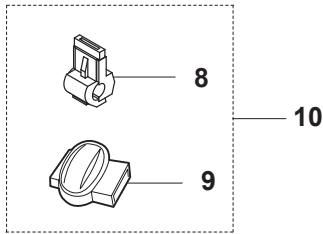

F GARDENA R70Li/R80Li INSTALLATION ACCESSORIES

PAGE F GARDENA R70Li/R80Li INSTALLATION ACCESSORIES				
Position	Article	Quantity	Notes	Kit / Assy
1	584 86 25-01	1	Power Supply Unit, EU	
2	584 86 26-02	1	Power Supply Unit, UK	
2	584 86 26-03	1	Power Supply Unit, CH	
2	584 86 26-04	1	Power Supply Unit, CA	
2	584 86 26-05	1	Power Supply Unit, AU-NZ	
3	579 82 51-01	1	Low Voltage Cable (20 m)	
3	579 82 51-02	1	Low Voltage Cable (10 m)	
3	579 82 51-03	1	Low Voltage Cable (3 m)	
4	966 80 98-01	1	Staples (100 pcs), Gardena Blister Pack	
4	Gardena 4090-20	1	Staples (100 pcs), Gardena Blister Pack	
5	575 23 86-02	1	Anchor Screw (3 pcs) incl. Allen Key	
6	966 80 96-01	1	Loop Wire (150 m), Gardena Blister Pack	
6	Gardena 4088-20	1	Loop Wire (150 m), Gardena Blister Pack	
6	580 66 20-03	1	Loop Wire (200 m)	
6	580 66 20-01	1	Loop Wire (250 m)	
6	580 66 20-04		Loop Wire (800 m)	
7	966 80 95-01	1	Blades (9 pcs), Gardena Blister Pack	
7	Gardena 4087-20	1	Blades (9 pcs), Gardena Blister Pack	
7	577 86 46-02	1	Long Life - Safety Blade, Blister Pack, 9 pcs	
7	577 60 65-04	1	Long Life - Safety Blade, 45 pcs	
7	577 60 66-03	1	Long Life - Safety Blade, 300 pcs	
8	535 12 90-01	1	Loop Wire Connector (1pcs)	10
9	501 98 02-01	1	Coupler (1pcs)	10
9	501 98 02-02	1	Coupler KIT (50pcs)	
10	966 80 97-01	1	2 Connectors+6 Couplers, Gardena Blister Pack	
10	Gardena 4089-20	1	2 Connectors+6 Couplers, Gardena Blister Pack	
10	579 04 81-01	1	5 Connectors+5 Couplers	
11	586 27 79-01	1	Sticker, Cable Markers (10 pcs)	
12	502 40 53-01	1	Label, Anti-Theft	
13	578 90 91-05	1	Installation DVD, Gardena	
14	115 78 71-01	1	Operator's Manual, Swedish	
14	115 78 71-06	1	Operator's Manual, Danish	
14	115 78 71-11	1	Operator's Manual, Finnish	
14	115 78 71-21	1	Operator's Manual, Norwegian	
14	115 78 71-26	1	Operator's Manual, English	
14	115 78 71-31	1	Operator's Manual, French	
14	115 78 71-36	1	Operator's Manual, Dutch	
14	115 78 71-41	1	Operator's Manual, Italian	
14	115 78 71-46	1	Operator's Manual, Spanish	
14	115 78 71-51	1	Operator's Manual, German	
14	115 78 71-58	1	Operator's Manual, Hungarian	
14	115 78 71-59	1	Operator's Manual, Portuguese	
14	115 78 71-61	1	Operator's Manual, Polish	
14	115 78 71-68	1	Operator's Manual, Slovakian	
14	115 78 71-84	1	Operator's Manual, Slovenian	
14	115 78 71-90	1	Operator's Manual, Czech	
15	115 78 72-01	1	Quick Guide, Swedish	
15	115 78 72-06	1	Quick Guide, Danish	
15	115 78 72-11	1	Quick Guide, Finnish	
15	115 78 72-21	1	Quick Guide, Norwegian	
15	115 78 72-26	1	Quick Guide, English	
15	115 78 72-31	1	Quick Guide, French	
15	115 78 72-36	1	Quick Guide, Dutch	
15	115 78 72-41	1	Quick Guide, Italian	
15	115 78 72-46	1	Quick Guide, Spanish	
15	115 78 72-51	1	Quick Guide, German	
15	115 78 72-58	1	Quick Guide, Hungarian	
15	115 78 72-59	1	Quick Guide, Portuguese	
15	115 78 72-61	1	Quick Guide, Polish	
15	115 78 72-68	1	Quick Guide, Slovakian	
15	115 78 72-84	1	Quick Guide, Slovenian	
15	115 78 72-90	1	Quick Guide, Czech