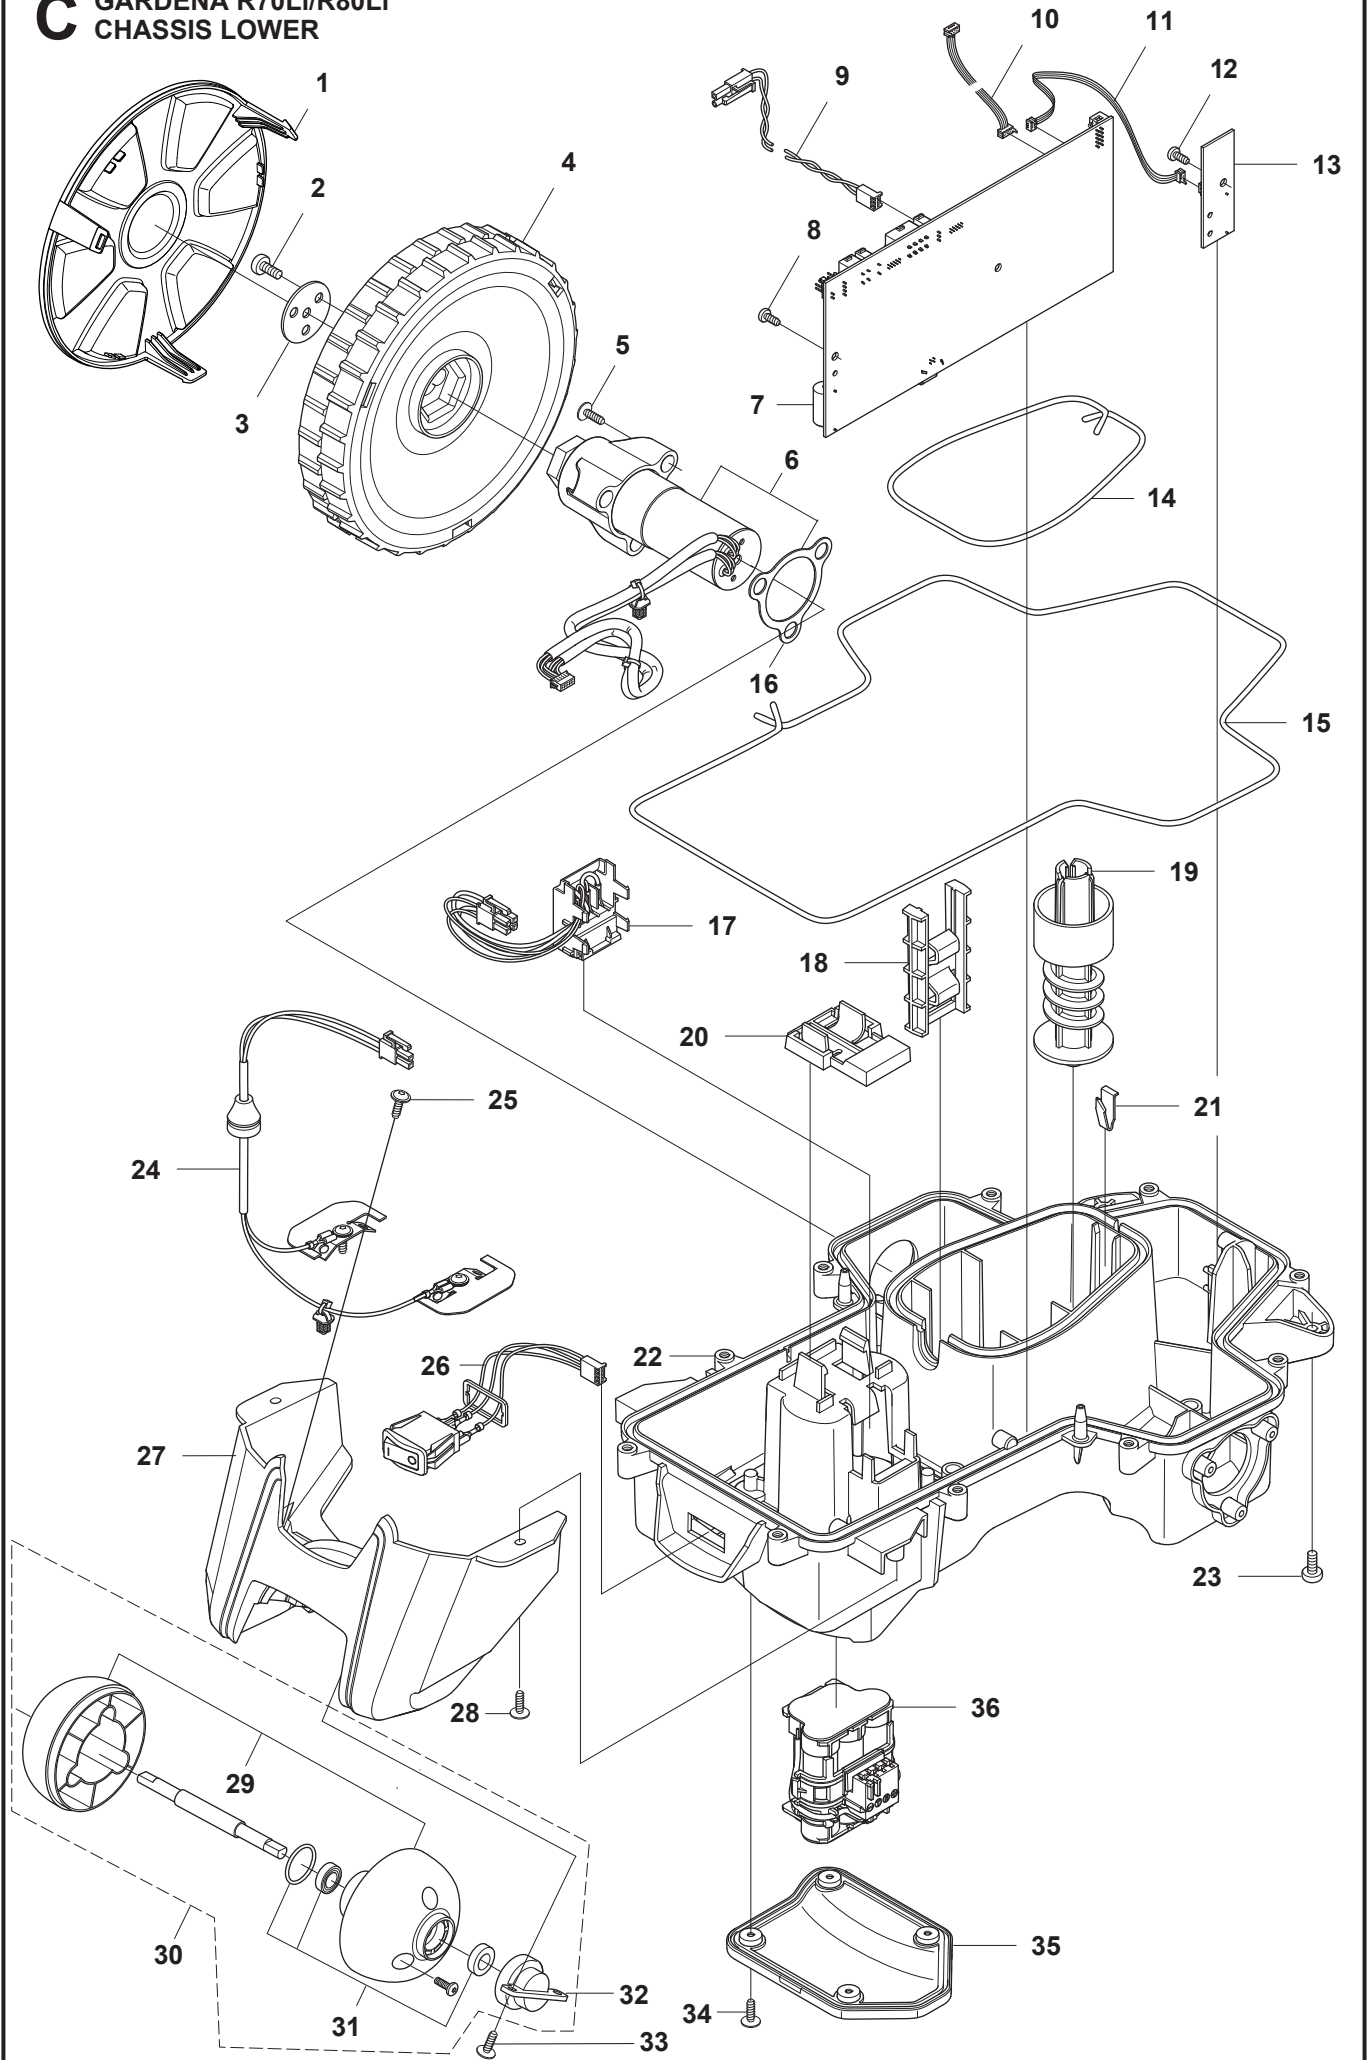

C GARDENA R70Li/R80Li
CHASSIS LOWER

PAGE C GARDENA R70Li/R80Li CHASSIS LOWER				
Position	Article	Quantity	Notes	Kit / Assy
1	577 70 79-01	2	Hub Cap, Drive Wheel	
2	576 21 39-02	6	Screw	
3	577 09 32-01	2	Washer, Drive Wheel	
4	574 46 51-04	2	Wheel, Drive Wheel	
5	575 54 33-14	6	Screw, Grey (14 mm)	
6	577 83 99-04	2	Wheel Motor KIT incl. Sealing	
7	588 62 88-03	1	Main Circuit Board (MCB)	
8	535 13 03-10	2	Screw (10 mm)	
9	576 22 02-01	1	Loom, Buzzer Extension	
10	588 83 27-01	1	Loom, Display	
11	588 90 12-01	1	Loom, Loop and Lift Sensor	
12	535 13 03-10	1	Screw (10 mm)	
13	588 57 21-01	1	PCB Sensor Board	
14	574 87 47-04	1	Sealing Strip (1 pcs, Ø4 mm)	
15	574 87 47-03	1	Sealing Strip, Chassis (1 pcs, Ø4 mm)	
16	574 37 37-01	2	Sealing/Gasket, Motor Flange	6
17	574 47 98-01	1	Loom, Li-Ion Battery	
18	574 50 19-01	2	Guide Rail, Motor Bowl	
19	574 48 46-01	1	Height Adjustment Screw	
20	575 40 82-01	1	Lock, Battery Plug	
21	577 10 32-01	1	Locking Spring	
22	577 84 62-02	1	Chassis Lower KIT incl. Sealing	
23	576 21 39-01	2	Screw	
24	588 95 09-01	1	Loom, Charging Plate	
25	575 52 95-02	2	Screw, Grey (14 mm)	
26	579 70 87-01	1	Swith ON/OFF with Seal	
27	574 46 72-02	1	Housing, Rear Wheel	
28	575 54 33-14	3	Screw, Grey (14 mm)	
29	583 85 39-02	1	Rear Wheel KIT	30
30	578 27 51-03	1	Rear Wheel KIT Complete	
31	578 27 52-01	1	Bearing (X2), Sealing (X2), O-Ring (X1)	30
32	577 71 50-01	2	Bearing Housing, Rear Wheel	30
33	575 54 33-14	4	Screw, Grey (14 mm)	
34	574 45 01-01	4	Screw	
35	574 46 73-01	1	Cover, Battery	
36	574 47 68-01	1	Battery, Lithium 18 v