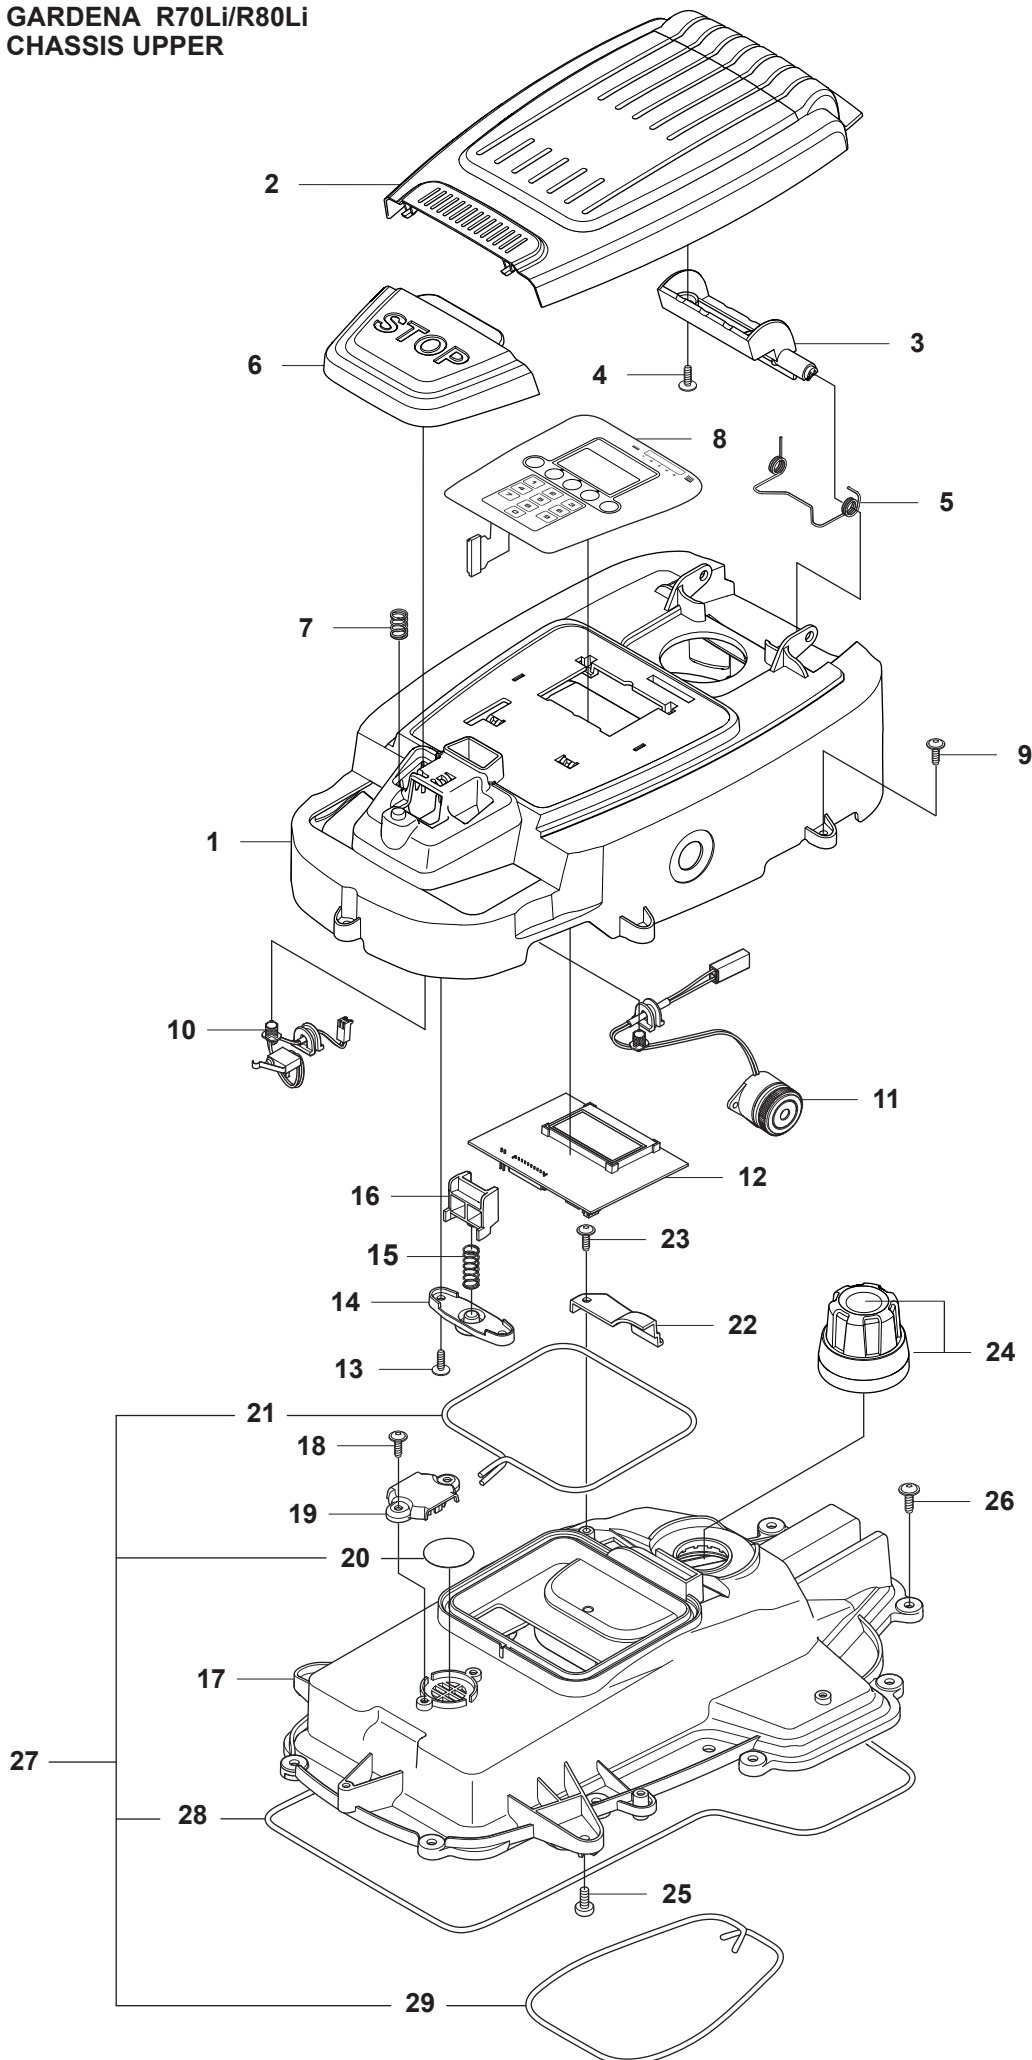

B GARDENA R70Li/R80Li
CHASSIS UPPER

PAGE B GARDENA R70Li/R80Li CHASSIS UPPER				
Position	Article	Quantity	Notes	Kit / Assy
1	579 39 19-02	1	Display Cover KIT incl. Sealing & Keyboard	
2	577 70 72-03	1	Cover, Height Adjustment	
3	577 70 78 01	1	Hinge, Height Adjustment Lid	
4	575 54 33-14	2	Screw, Grey (14 mm)	
5	578 44 52-01	1	Spring, Height Adjustment Lid	
6	577 70 66 01	1	Stop Button	
7	574 48 70-01	1	Spring, Stop Button	
8	586 94 56-02	1	Keyboard	1
9	575 54 33-14	5	Screw, Grey (14 mm)	
10	574 48 03-01	1	Micro Switch, Stop Button	
11	574 47 59-01	1	Buzzer, Display Cover	
12	588 44 19-01	1	Display/MMI, Circuit Board	
13	575 54 33-14	2	Screw, Grey (14 mm)	
14	575 41 58-01	1	Spring Holder, Stop Button	
15	576 24 22-01	1	Spring Lock, Stop Button	
16	575 40 90-01	1	Lock, Stop Button	
17	579 39 20-02	1	Chassis Upper KIT incl. Sealing & Air Filter	
18	575 54 33-14	2	Screw, Grey (14 mm)	
19	576 69 70-01	1	Cover, Air Filter	
20	577 75 37-01	1	Air Filter KIT (10 pcs)	
21	574 87 47-04	1	Sealing Strip (1 pcs, Ø4 mm)	
22	576 05 39-01	1	Cover, Height Indicator	
23	575 54 33-14	1	Screw, Grey (14 mm)	
24	579 39 22-01	1	Knob, height adjustment KIT incl. Knob & Sticker	
25	576 21 39-01	2	Screw	
26	574 45 01-01	10	Screw	
27	588 40 70-01	1	Seal KIT incl. Sealing Strip Chassis (1 pcs), Sealing Strip Short (2 pcs), Air Filter (1 pcs)	
28	574 87 47-03	1	Sealing Strip, Chassis (1 pcs, Ø4 mm)	
29	574 87 47-04	1	Sealing Strip (1 pcs, Ø4 mm)