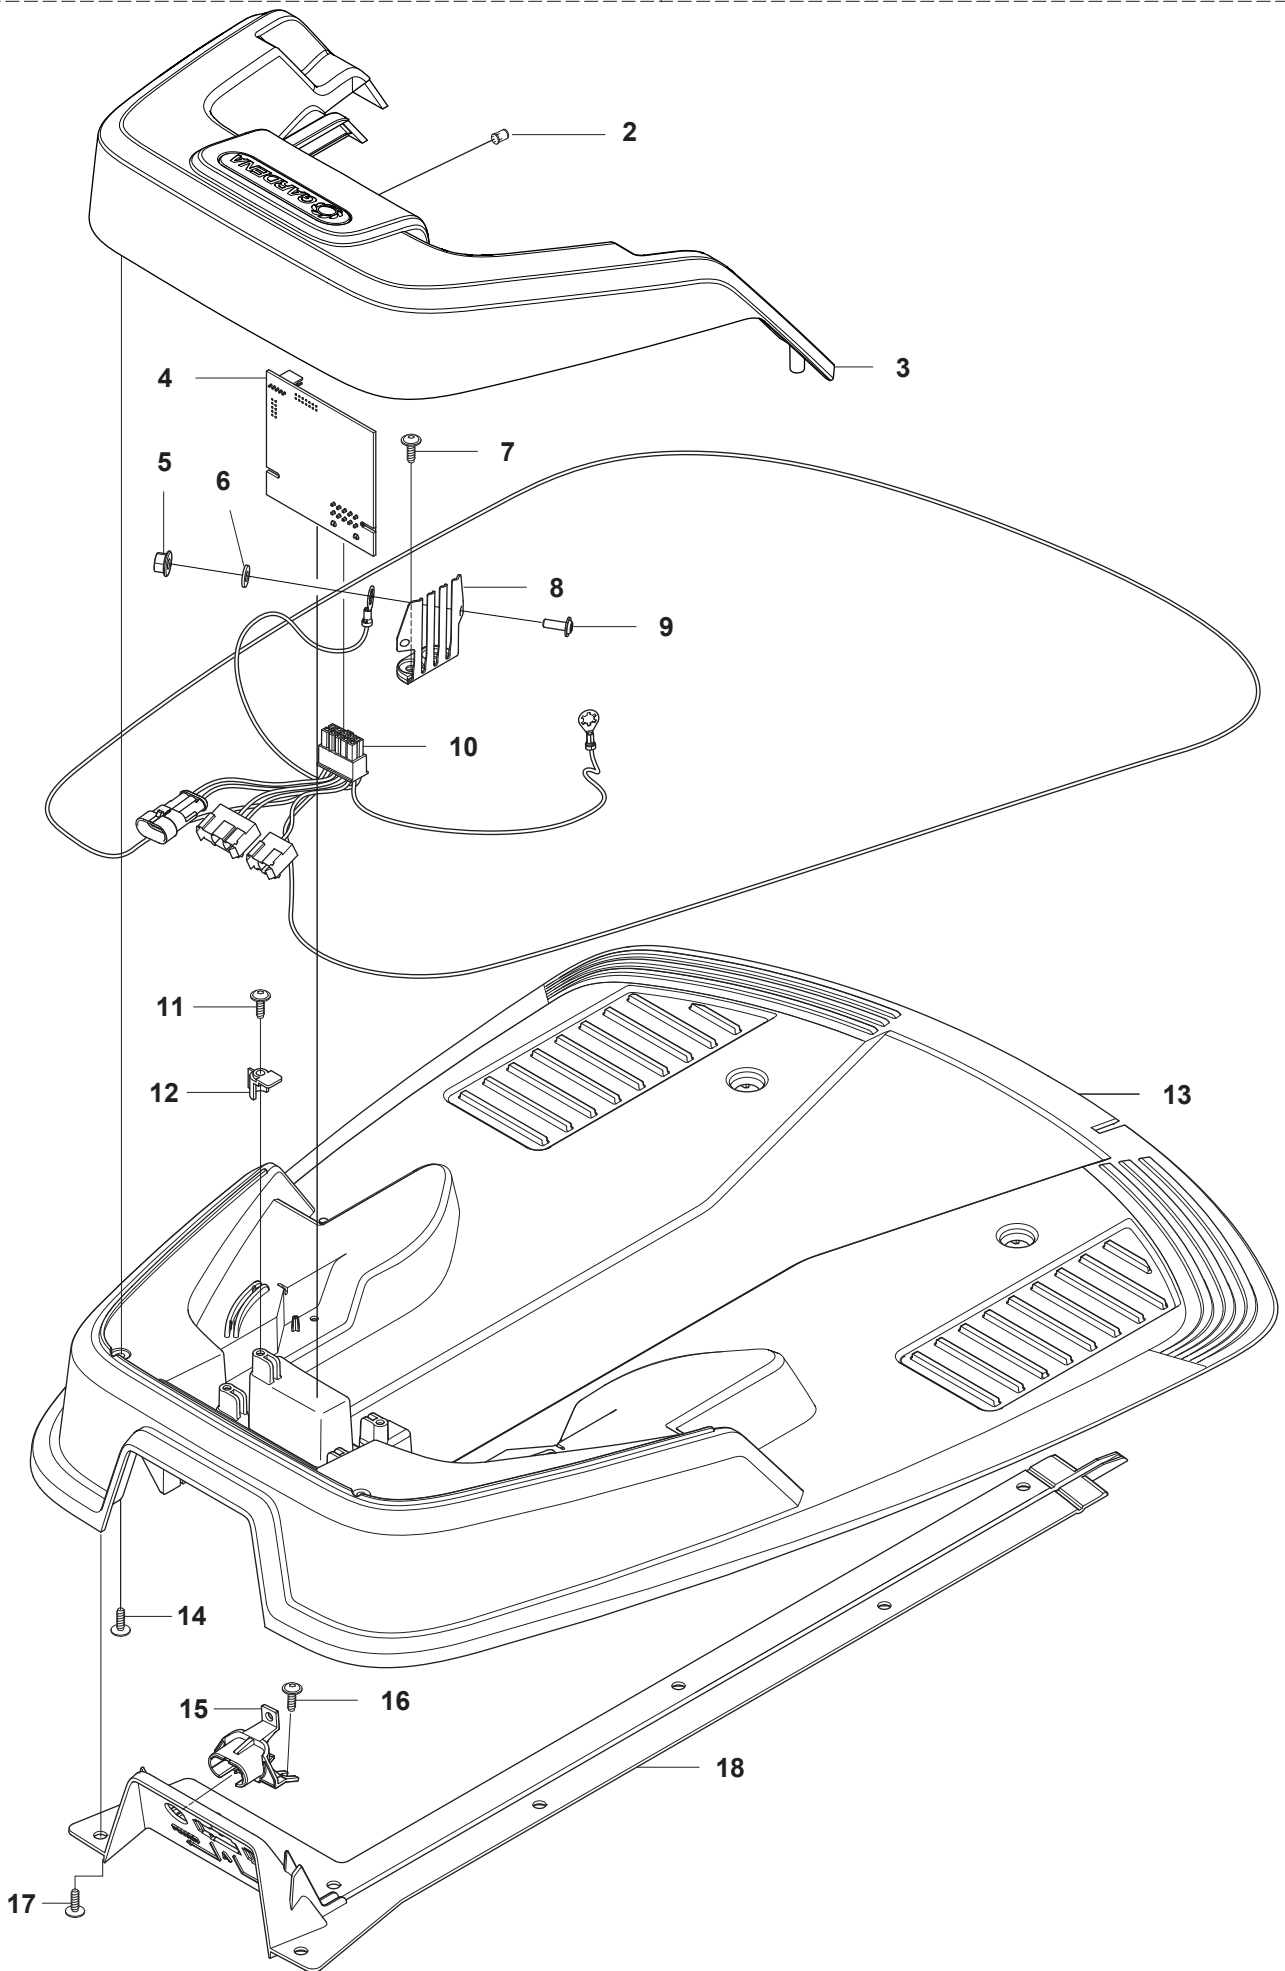

E GARDENA R70Li/R80Li
CHARGING STATION

1

Position	Article	Quantity	Notes	Kit / Assy
1	577 97 23-09	1	Charging Station, Gardena	
2	535 12 87-02	1	Diode Lens	1
3	584 61 83-01	1	Charging Station Cover, Gardena	1
4	588 88 25-01	1	Circuit Board, Charging Station	1
5	588 22 21-01	2	Nut Flange	1
6	535 08 74-01	2	Washer	1
7	575 54 33-14	2	Screw, Grey (14 mm)	1
8	587 12 51-01	2	Contacts, Charging Station	1
9	588 22 22-01	2	Screw	1
10	588 49 03-02	1	Loom, Charging Station	1
11	575 54 33-14	2	Screw, Grey (14 mm)	1
12	535 12 79-01	2	Bracket	1
13	581 55 19-02	1	Charging Station Base Plate	1
14	575 54 33-14	4	Screw, Grey (14 mm)	1
15	587 87 85-01	1	Bracket Connector	1
16	575 54 33-14	2	Screw, Grey (14 mm)	1
17	575 54 33-14	4	Screw, Grey (14 mm)	1
18	587 87 84-01	1	Guide Cover, Charging Station	1