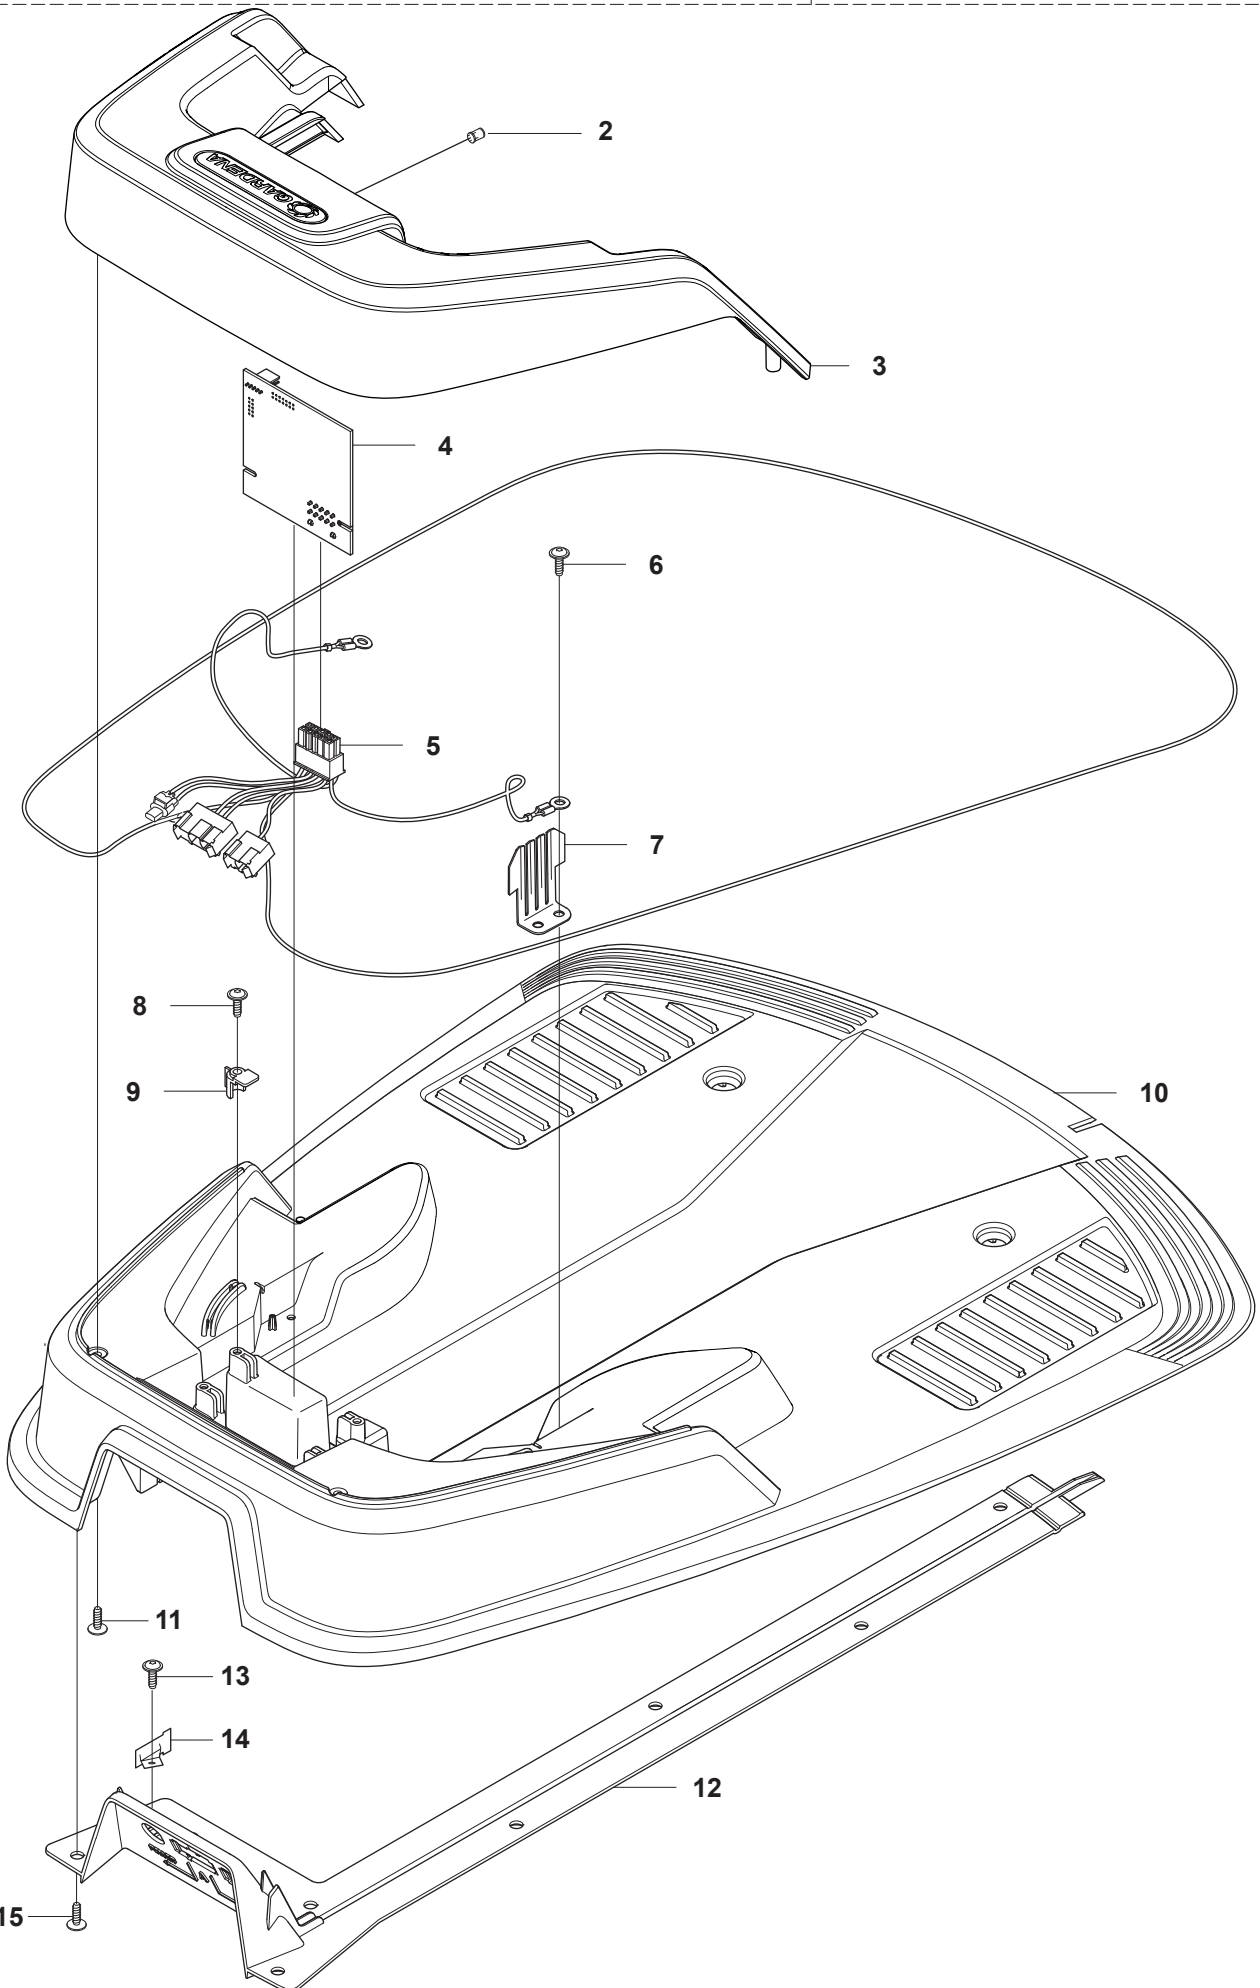

E GARDENA R70Li/R80Li
CHARGING SYSTEM

1

PAGE E GARDENA R70Li/R80Li CHARGING STATION				
Position	Article	Quantity	Notes	Kit
1	577 97 23-07	1	Charging station, Gardena	
2	535 12 87-02	1	Diode lens	1
3	584 61 83-01	1	Charging station cover, Gardena	1
4	586 71 39-01	1	Circuit board, charging station	1
5	581 22 59-01	1	Loom, charging station	1
6	575 54 33-14	2	Screw, grey (14mm)	1
7	587 12 51-01	2	Contacts, charging station	1
8	575 54 33-14	2	Screw, grey (14mm)	1
9	535 12 79-01	2	Bracket	1
10	581 55 19-01	1	Charging station base plate	1
11	575 54 33-14	4	Screw, grey (14mm)	1
12	581 01 17-01	1	Guide cover, charging station	1
13	575 54 33-14	1	Screw, grey (14mm)	1
14	581 01 16-01	1	Bracket connector	1
15	575 54 33-14	1	Screw, grey (14mm)	1