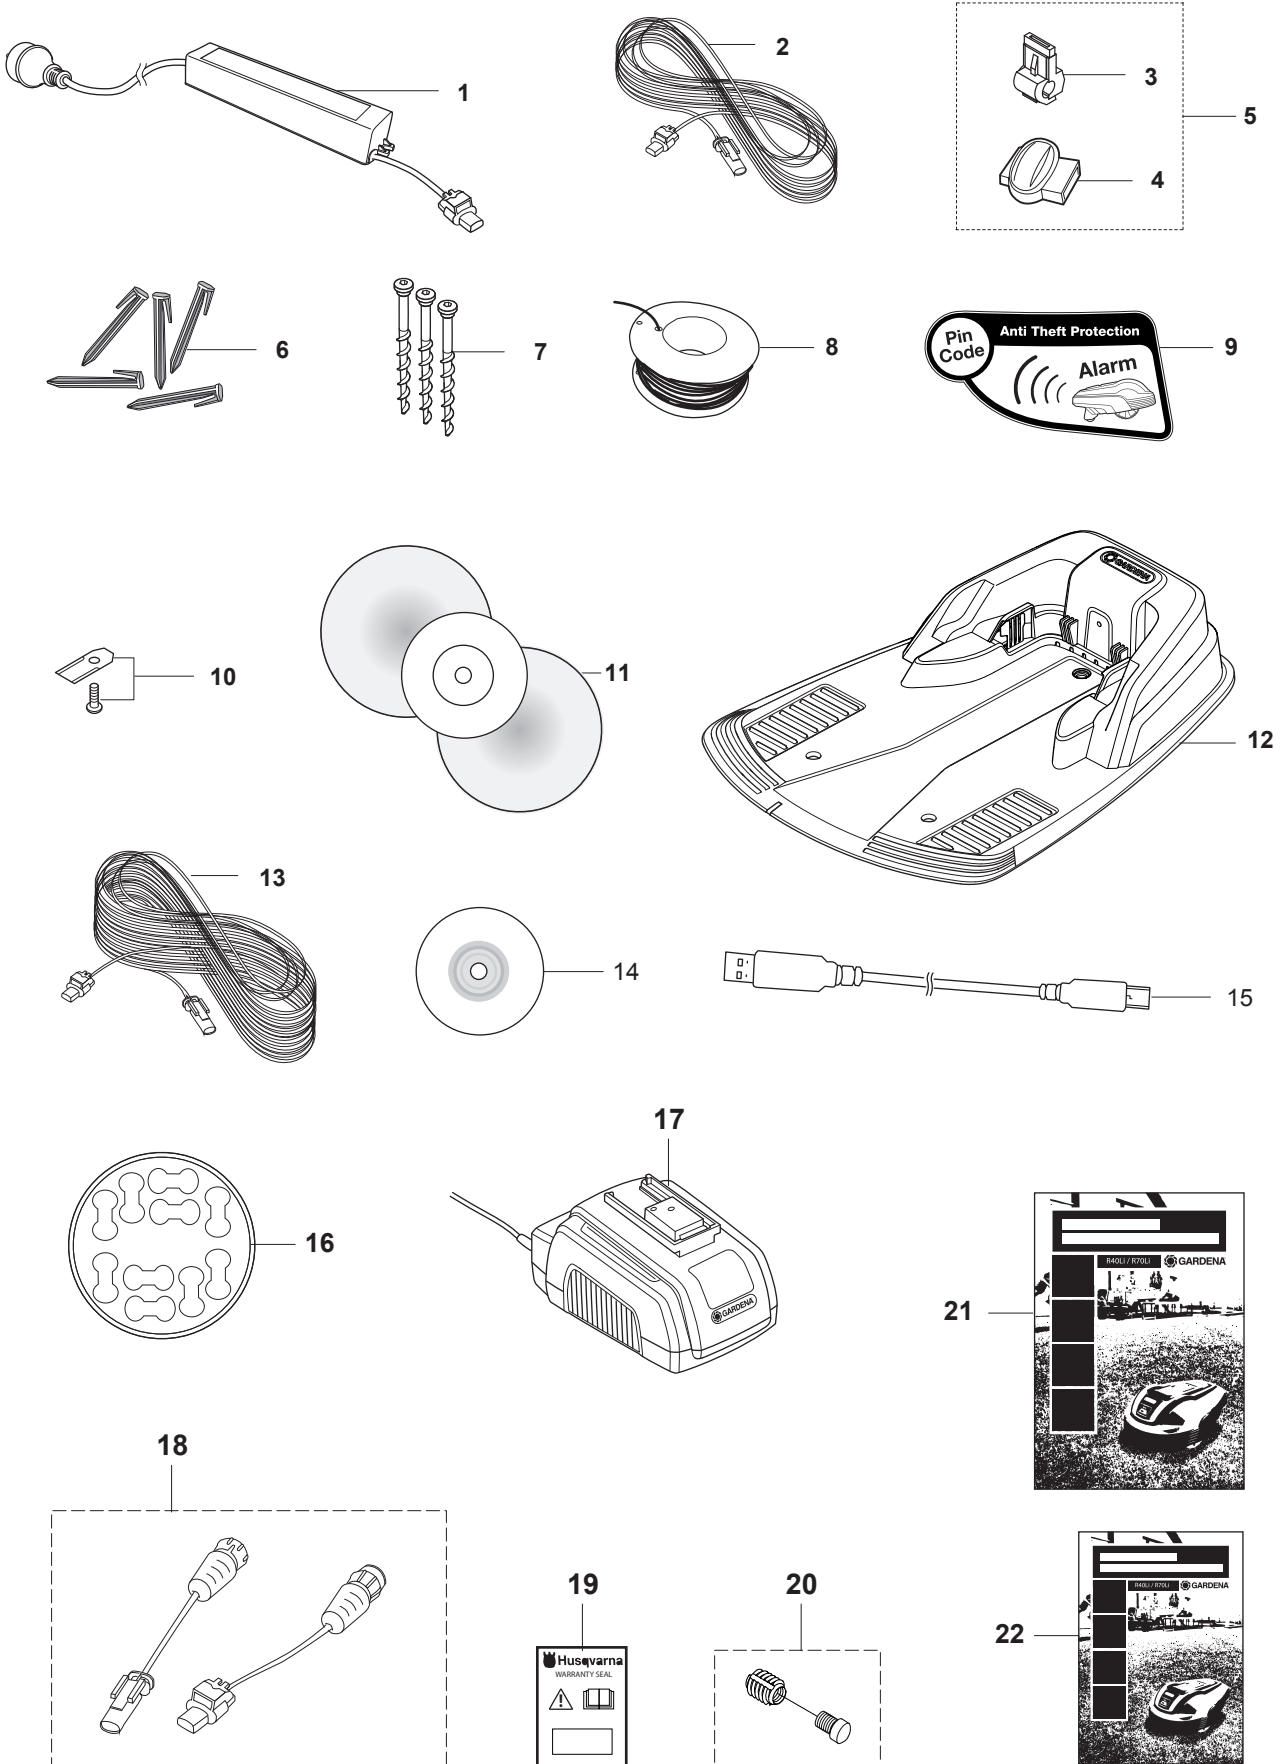

F GARDENA R70Li/R80Li ACCESSORIES

PAGE F GARDENA R70Li/R80Li ACCESSORIES				
Position	Article	Quantity	Notes	Kit
1	584 40 89-01	1	Power Supply Unit, EU	
1	581 14 51-02	1	Power Supply Unit, UK	
1	581 14 51-05	1	Power Supply Unit, AU-NZ	
1	581 14 51-03	1	Power Supply Unit, CH	
2	581 16 66-03	1	Low voltage cable (10 m)	
3	535 12 90-01	1	Loop wire connector (1pcs)	5
4	501 98 02-01	1	Splice kit (1pcs)	5
4	501 98 02-02	1	Splice kit (50pcs)	
5	966 80 97-01	1	2 Connectors+6 Splices, Gardena blister pack	
5	Gardena 4089-20	1	2 Connectors+6 Splices, Gardena blister pack	
5	579 04 81-01	1	5 Connectors+5 Splices	
6	966 80 98-01	1	Staples (100pcs), Gardena blister pack	
6	Gardena 4090-20	1	Staples (100pcs), Gardena blister pack	
7	575 23 86-02	1	Anchor screw (3pcs) incl. Allen key	
8	966 80 96-01	1	Loop wire (150m), Gardena blister pack	
8	Gardena 4088-20	1	Loop wire (150m), Gardena blister pack	
8	580 66 20-03	1	Loop wire (200m)	
8	580 66 20-01	1	Loop wire (250m)	
9	578 91 06-01	1	Label, anti-theft	
10	966 80 95-01	1	Blades (9pcs), Gardena blister pack	
10	Gardena 4087-20	1	Blades (9pcs), Gardena blister pack	
10	577 86 46-02	1	LONG LIFE SAFETY BLADE, Blister Pack, 9pcs	
10	577 60 65-04	1	LONG LIFE SAFETY BLADE, 45pcs	
10	577 60 66-03	1	LONG LIFE SAFETY BLADE, 300pcs	
11	578 90 91-04	1	Installation DVD, Gardena	
12	577 97 23-05	1	Charging station, Gardena	
13	581 16 66-04	1	Low voltage cable (20 m)	
14	577 85 81-03	1	Autocheck EXP - service program DVD	
15	577 51 81-02	1	USB service cable, G3 mowers	
16	586 27 79-01	1	Sticker, Cable markers (10pcs)	
17	966 41 01-01	1	Quick charger	
18	586 18 90-01	1	Low voltage cable adapter kit	
19	580 68 95-02	1	Warranty seal label (1pcs)	
19	584 90 22-01	1	Warranty seal label (10pcs)	
20	581 16 57-01	1	Metal insert repair kit (4pcs)	
21	115 70 69-01	1	Operator's manual, Swedish	
21	115 70 69-06	1	Operator's manual, Danish	
21	115 70 69-11	1	Operator's manual, Finnish	
21	115 70 69-21	1	Operator's manual, Norwegian	
21	115 70 69-26	1	Operator's manual, English	
21	115 70 69-31	1	Operator's manual, French	
21	115 70 69-36	1	Operator's manual, Dutch	
21	115 70 69-41	1	Operator's manual, Italian	
21	115 70 69-46	1	Operator's manual, Spanish	
21	115 70 69-51	1	Operator's manual, German	
21	115 70 69-58	1	Operator's manual, Hungarian	
21	115 70 69-59	1	Operator's manual, Portuguese	
21	115 70 69-61	1	Operator's manual, Polish	
21	115 70 69-68	1	Operator's manual, Slovakian	
21	115 70 69-84	1	Operator's manual, Slovenian	
21	115 70 69-90	1	Operator's manual, Czech	
22	115 72 44-01	1	Quick guide, Swedish	
22	115 72 44-06	1	Quick guide, Danish	
22	115 72 44-11	1	Quick guide, Finnish	
22	115 72 44-21	1	Quick guide, Norwegian