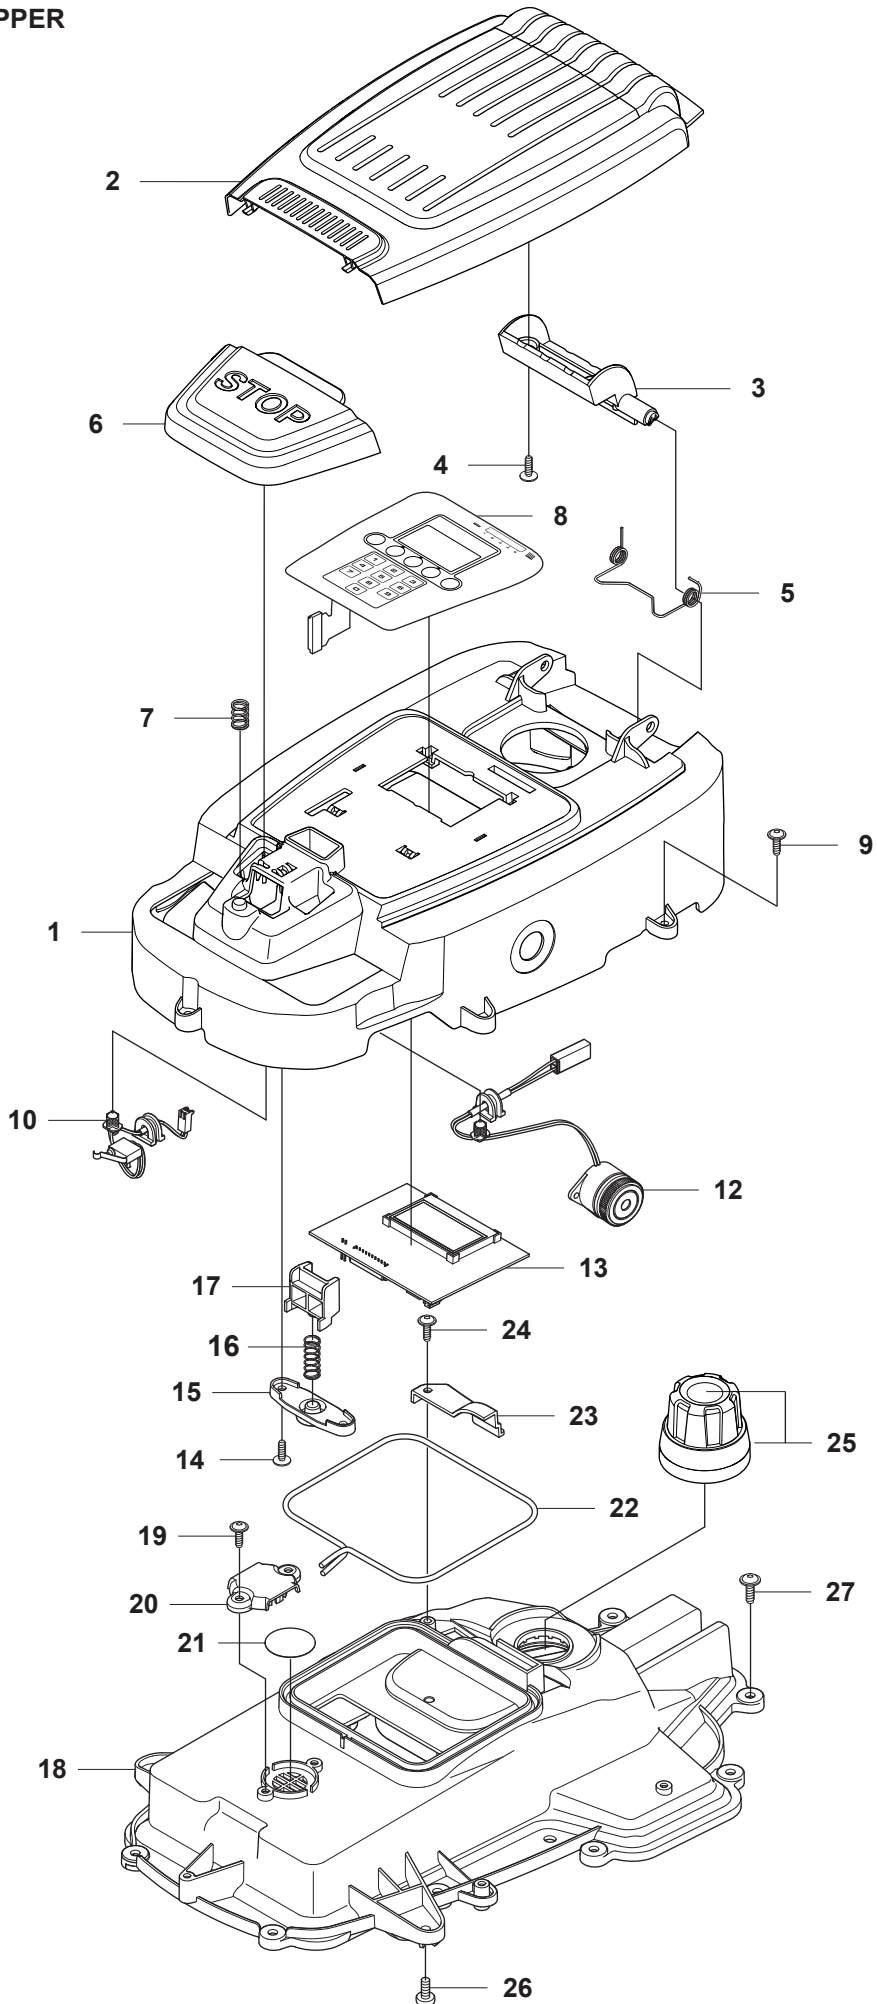

B GARDENA R70Li/R80Li
CHASSIS UPPER

PAGE B GARDENA R70Li/R80Li CHASSIS UPPER				
Position	Article	Quantity	Notes	Kit
1	579 39 19-02	1	Display cover kit incl. sealing & keyboard	
2	577 70 72 01	1	Cover, height adjustment	
3	577 70 78 01	1	Hinge, height adjustment lid	
4	575 54 33-14	2	Screw, grey (14mm)	
5	578 44 52-01	1	Spring, height adjustment lid	
6	577 70 66 01	1	Stop button	
7	574 48 70-01	1	Spring, stop button	
8	586 94 56-02	1	Keyboard	1
9	575 54 33-14	5	Screw, grey (14mm)	
10	574 48 03-01	1	Micro switch, stop button	
12	574 47 59-01	1	Buzzer, display cover	
13	575 64 01-01	1	Display/MMI, circuit board	
14	575 54 33-14	2	Screw, grey (14mm)	
15	575 41 58-01	1	Spring holder, stop button	
16	576 24 22-01	1	Spring lock, stop button	
17	575 40 90-01	1	Lock, stop button	
18	579 39 20-02	1	Chassis upper kit incl. sealing & air filter	
19	575 54 33-14	2	Screw, grey (14mm)	
20	576 69 70-01	1	Cover, air filter	
21	577 75 37-01	1	Air filter kit (10 pcs)	
22	577 75 36-01	1	Sealing strip kit (10 pcs, Ø4mm)	
22	574 87 47-04	1	Sealing strip (Ø4mm)	
23	576 05 39-01	1	Cover, height indicator	
24	575 54 33-14	1	Screw, grey (14mm)	
25	579 39 22-01	1	Knob, height adjustment kit incl. Knob & sticker	
26	576 21 39-01	2	Screw	
27	574 45 01-01	10	Screw