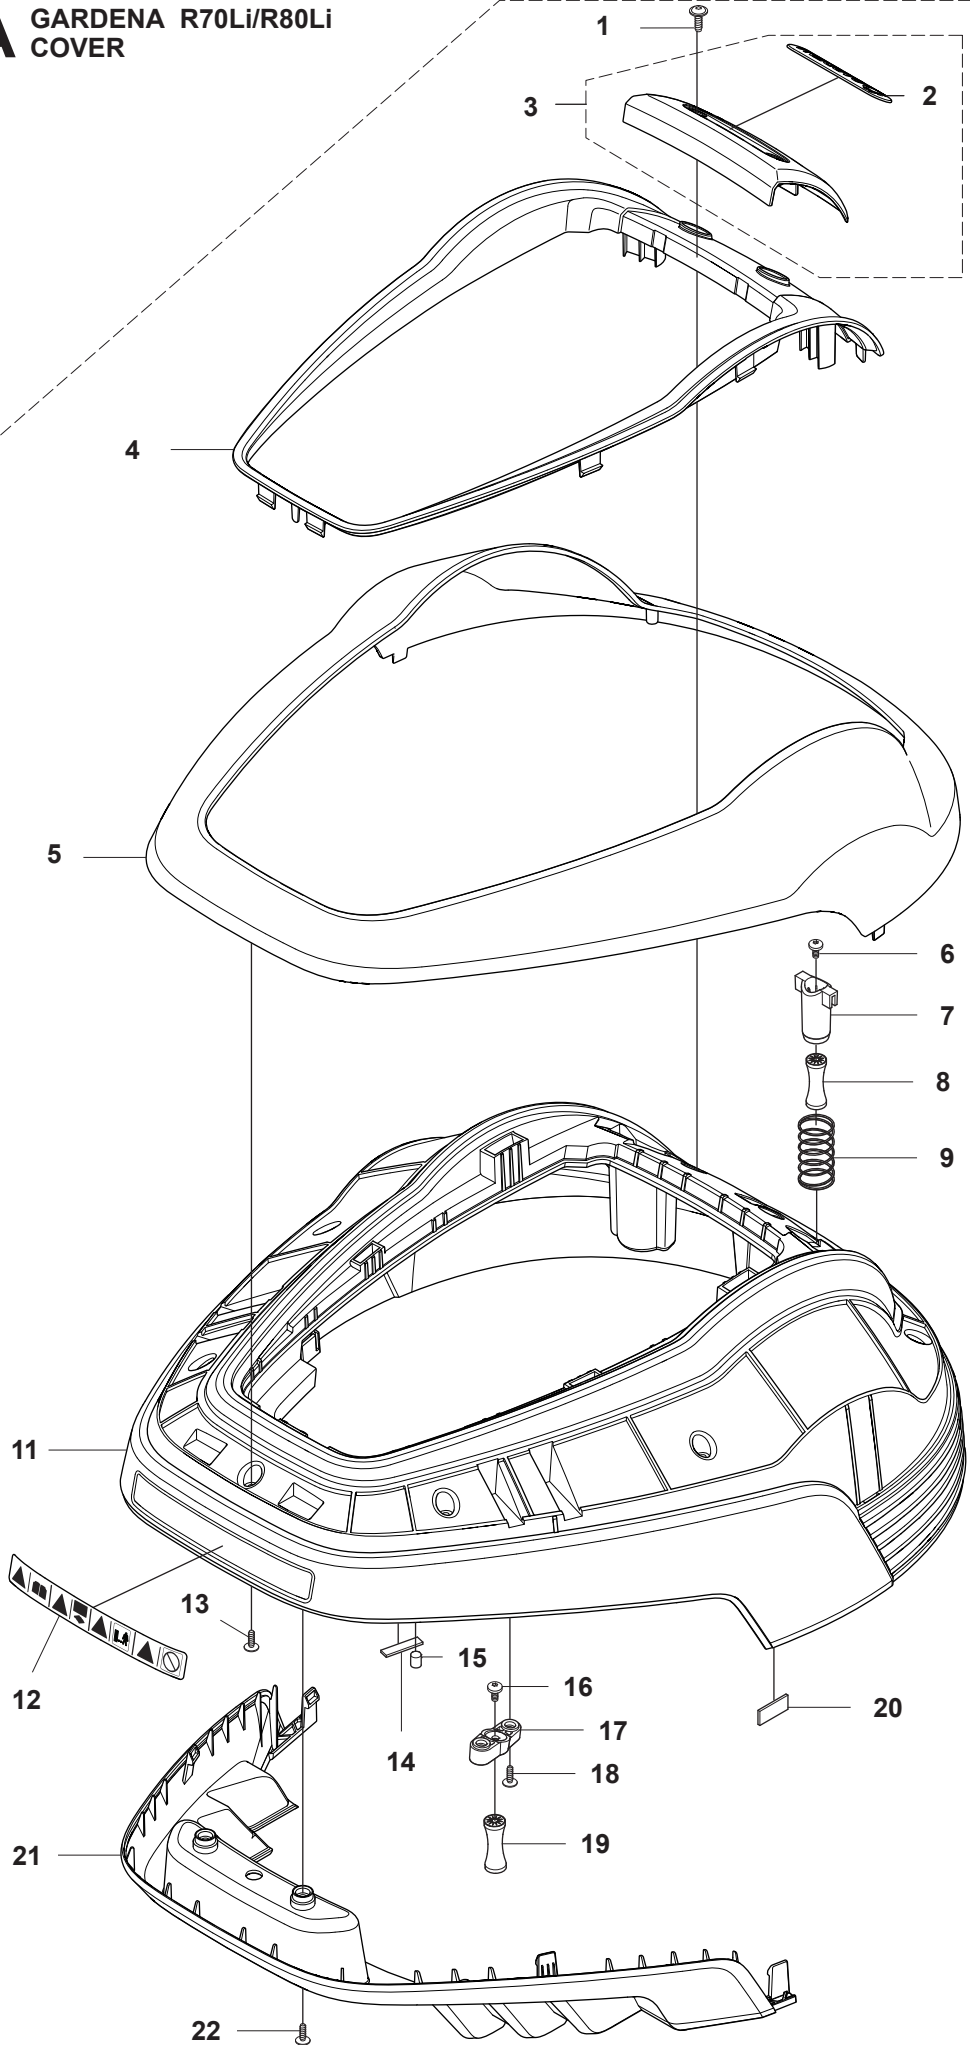

Reservdelar

A GARDENA R70Li/R80Li COVER

10

10

23

PAGE A GARDENA R70Li/R80Li COVER				
Position	Article	Quantity	Notes	Kit
1	575 54 33-14	2	Screw, grey (14mm)	
2	510 31 03-01	1	Decal, Gardena logotype	3
3	579 39 21-05	1	Logo, plate kit incl. sticker & decal	
4	577 70 76-03	1	Frame	
5	577 70 73-03	1	Cover	
6	576 21 39-01	2	Screw M5x12	
7	574 46 90-02	2	Bracket, lift sensor	
8	574 46 91-02	2	Rubber damper	
9	574 48 51-02	2	Spring, lift sensor	
10	580 92 76-01	1	Decal, R70Li	
10	587 04 35-02	1	Decal, R80Li	
11	579 39 17-02	1	Main body	
12	586 35 97-01	1	Warning label	11
13	575 54 33-14	7	Screw, grey (14mm)	
14	576 03 01-01	1	Plate, collision sensor	11
15	576 18 33-01	1	Magnet, collision sensor	11
16	576 21 39-01	2	Screw M5x12	
17	575 41 60-02	2	Support clamp	
18	575 54 33-14	4	Screw, grey (14mm)	
19	574 46 91-02	2	Rubber damper	
20	576 18 32-01	1	Magnet, lift sensor	11
21	577 70 65-01	1	Bumper, rear	
22	575 54 33-14	2	Screw, grey (14mm)	
23	577 95 53-09	1	Cover Kit, Complete excl. Model decal	