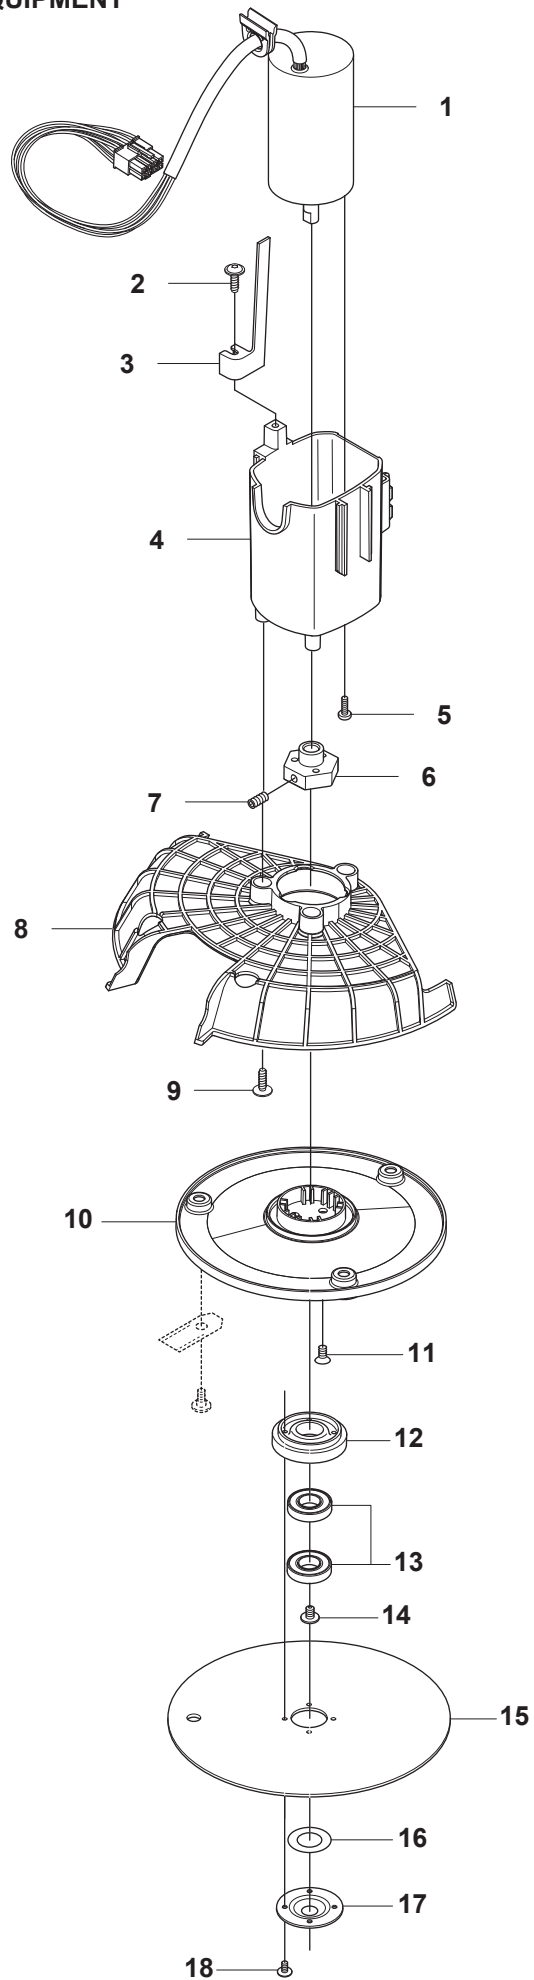

Reservdelar

A GARDENA R70Li/R80Li COVER

10

10

23

PAGE A GARDENA R70Li/R80Li COVER				
Position	Article	Quantity	Notes	Kit
1	575 54 33-14	2	Screw, grey (14mm)	
2	510 31 03-01	1	Decal, Gardena logotype	3
3	579 39 21-05	1	Logo, plate kit incl. sticker & decal	
4	577 70 76-03	1	Frame	
5	577 70 73-03	1	Cover	
6	576 21 39-01	2	Screw M5x12	
7	574 46 90-02	2	Bracket, lift sensor	
8	574 46 91-02	2	Rubber damper	
9	574 48 51-02	2	Spring, lift sensor	
10	580 92 76-01	1	Decal, R70Li	
10	587 04 35-02	1	Decal, R80Li	
11	579 39 17-02	1	Main body	
12	586 35 97-01	1	Warning label	11
13	575 54 33-14	7	Screw, grey (14mm)	
14	576 03 01-01	1	Plate, collision sensor	11
15	576 18 33-01	1	Magnet, collision sensor	11
16	576 21 39-01	2	Screw M5x12	
17	575 41 60-02	2	Support clamp	
18	575 54 33-14	4	Screw, grey (14mm)	
19	574 46 91-02	2	Rubber damper	
20	576 18 32-01	1	Magnet, lift sensor	11
21	577 70 65-01	1	Bumper, rear	
22	575 54 33-14	2	Screw, grey (14mm)	
23	577 95 53-09	1	Cover Kit, Complete excl. Model decal	

D GARDENA R70Li/R80Li
BLADE MOTOR & CUTTING EQUIPMENT

PAGE D GARDENA R70Li/R80Li BLADE MOTOR & CUTTING EQUIPMENT

Position	Article	Quantity	Notes	Kit
1	584 98 93-01	1	Cutting motor	
2	575 54 33-14	1	Screw, grey (14mm)	
3	574 50 35-01	1	Height indicator	
4	581 02 03-01	1	Motor housing	
5	576 21 38-01	3	Screw M4x12	
6	580 79 31-01	1	Hub, cutting motor	
7	576 21 35-01	1	Stop screw	
8	577 85 02-03	1	Guard, cutting disc	
9	575 54 33-14	3	Screw, grey (14mm)	
10	580 79 28-01	1	Cutting disc	
11	535 13 05-01	3	Screw	
12	535 12 64-01	1	Bearing box	
13	535 07 57-02	1	Ball bearing	
14	535 07 60-01	1	Screw	
15	580 79 27-01	1	Skid plate	
16	535 08 25-01	1	Gasket	
17	535 08 15-01	1	Cover washer	
18	575 54 33-10	4	Screw	