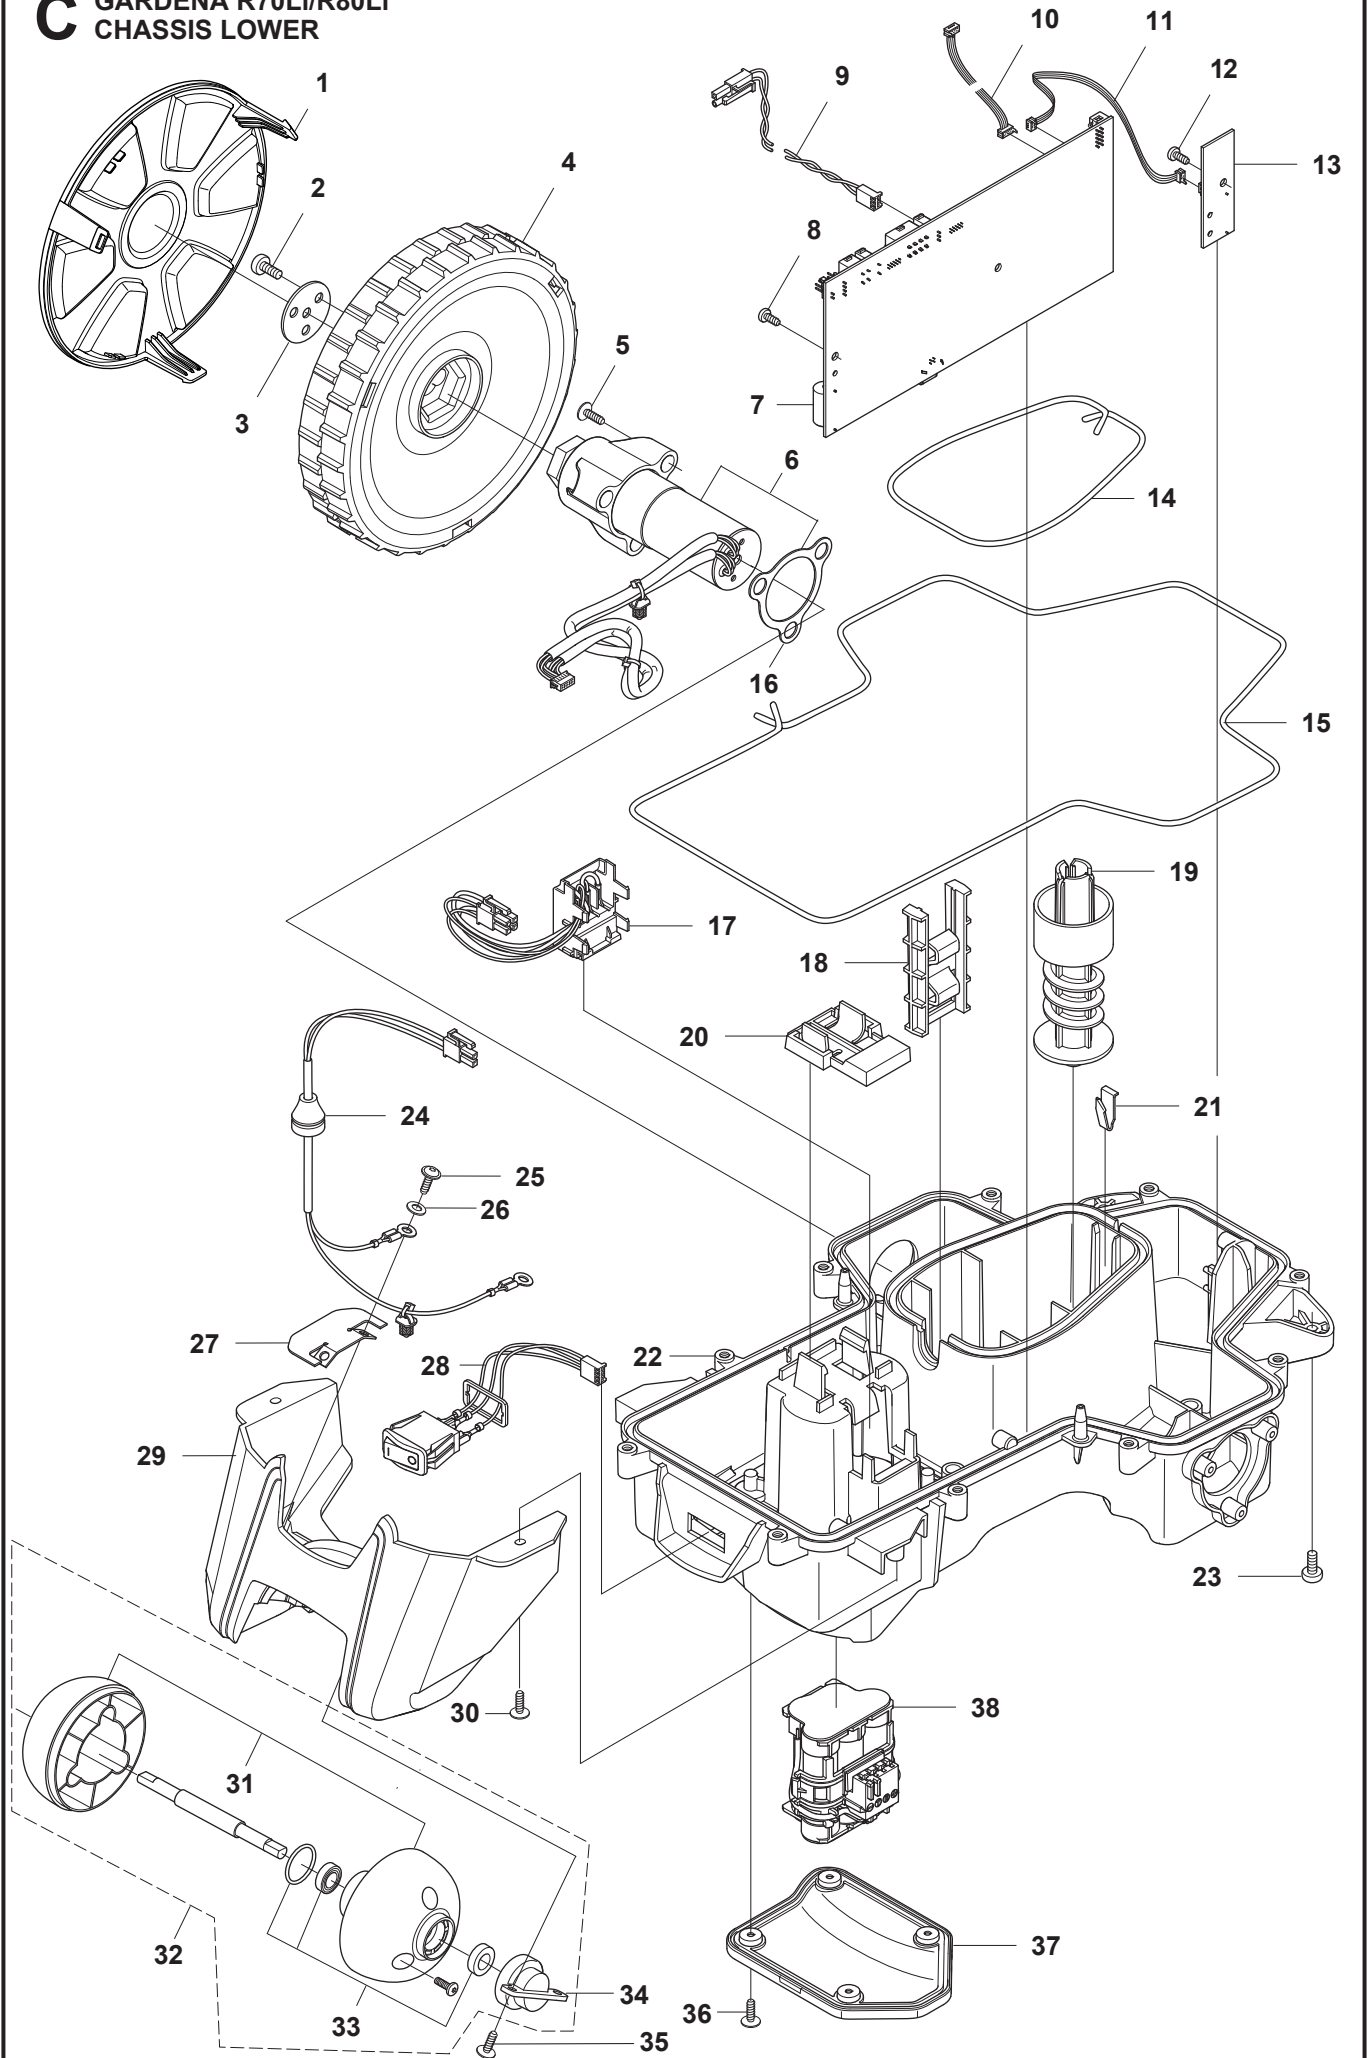

C GARDENA R70Li/R80Li
CHASSIS LOWER

PAGE C GARDENA R70Li/R80Li CHASSIS LOWER				
Position	Article	Quantity	Notes	Kit
1	577 70 79-01	2	Hub cap, drive wheel	
2	576 21 39-02	6	Screw	
3	577 09 32-01	2	Washer, drive wheel	
4	574 46 51-04	2	Wheel, drive wheel	
5	575 54 33-14	6	Screw, grey (14mm)	
6	577 83 99-04	2	Wheel motor kit incl. sealing	
7	581 22 10-01	1	Main circuit board (MCB)	
8	535 13 03-10	2	Screw (10mm)	
9	576 22 02-01	1	Loom, buzzer extension	
10	574 47 92-01	1	Loom, display	
11	574 47 90-01	1	Loom, loop and lift sensor	
12	535 13 03-10	1	Screw (10mm)	
13	575 64 09-01	1	PCB sensor board	
14	577 75 36-01	1	Sealing strip kit (10 pcs, Ø4mm)	
14	574 87 47-04	1	Sealing strip (Ø4mm)	
15	577 84 36-01	1	Sealing strip kit, chassis (10 pcs, Ø4mm)	
15	574 87 47-03	1	Sealing strip, chassis (Ø4mm)	
16	574 37 37-01	2	Sealing/gasket, motor flange	6
17	574 47 98-01	1	Loom, Li-Ion battery	
18	574 50 19-01	2	Guide rail, motor bowl	
19	574 48 46-01	1	Height adjustment screw	
20	575 40 82-01	1	Lock, battery plug	
21	577 10 32-01	1	Locking spring	
22	577 84 62-02	1	Chassis lower kit, incl sealing	
23	576 21 39-01	2	Screw	
24	574 47 77-02	1	Loom, charge plate	
25	575 54 33-14	2	Screw, grey (14mm)	
26	535 08 74-01	2	Washer, vulcanized fiber	
27	574 49 00-01	2	Charge plate	
28	579 70 87-01	1	Swith ON/OFF with Seal	
29	574 46 72-02	1	Housing, rear wheel	
30	575 54 33-14	3	Screw, grey (14mm)	
31	583 85 39-02	1	Rear wheel kit	32
32	578 27 51-03	1	Rear wheel kit complete	
33	578 27 52-01	1	Bearing (x2), sealing (x2), O-ring (x1)	32
34	577 71 50-01	2	Bearing housing, rear wheel	32
35	575 54 33-14	4	Screw, grey (14mm)	
36	574 45 01-01	4	Screw	
37	574 46 73-01	1	Cover, battery	
38	574 47 68-01	1	Battery, Lithium 18V