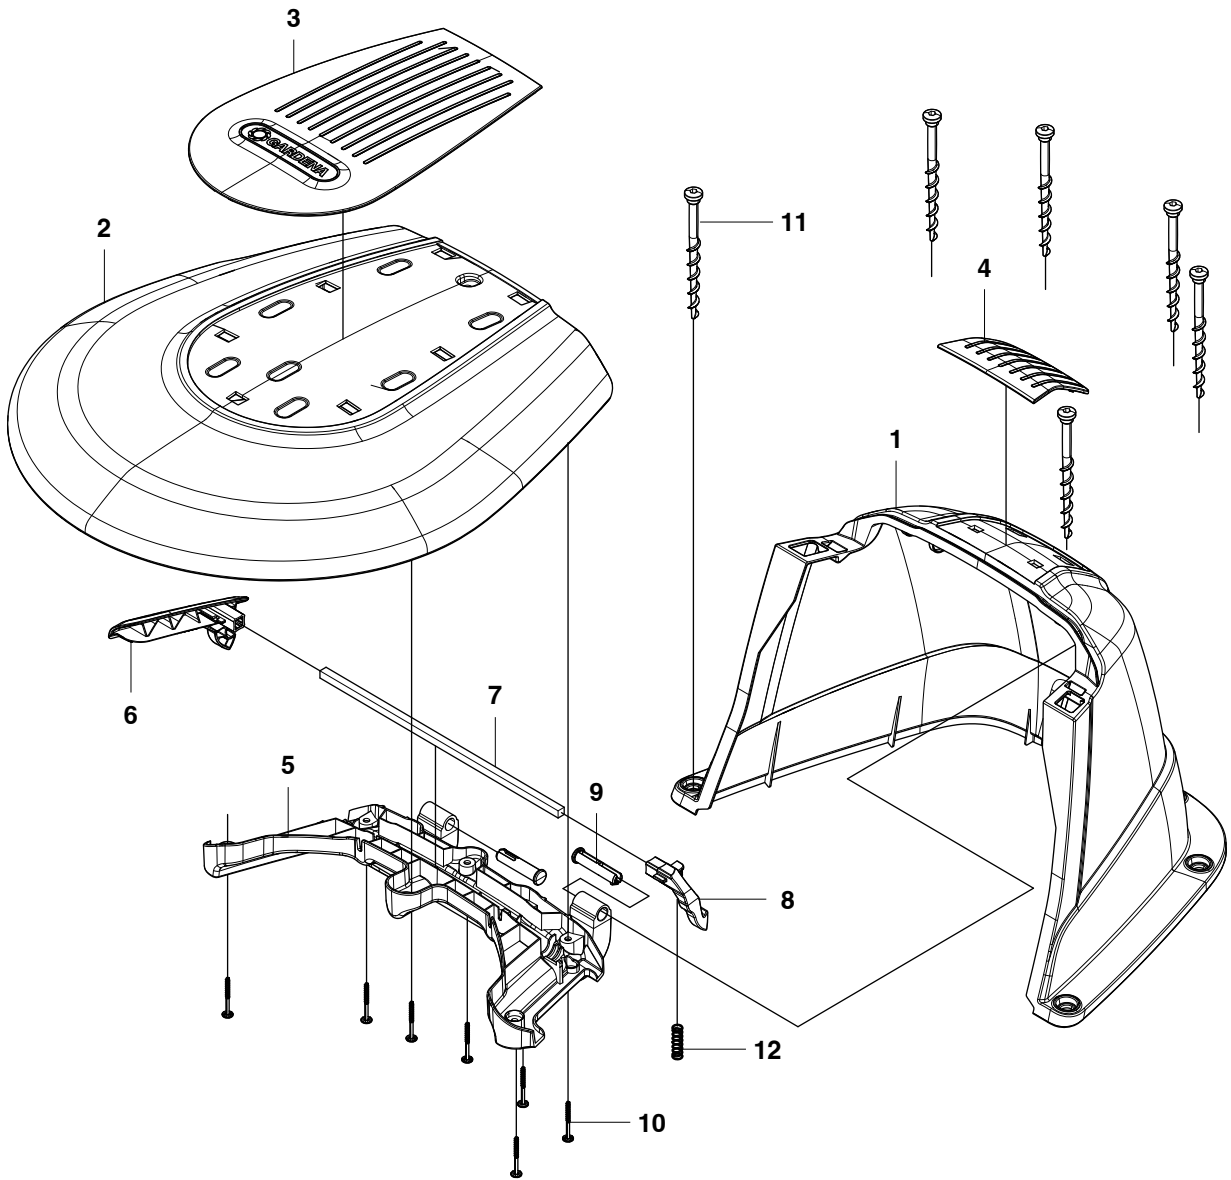

G GARDENA R70Li/R80Li
ACCESSORIES

13

Page G GARDENA R70Li/R80Li ACCESSORIES				
Position	Article	Quantity	Notes	Kit
1	587 91 63-01	1	Cover Kit Base	
2	587 91 64-01	1	Cover Kit Lid	
3	586 69 44-01	1	Cover front Insert	
4	586 69 46-01	1	Cover rear Insert	
5	586 69 42-01	1	Beam hinge	
6	586 69 47-01	1	Handle left	
7	585 32 41-02	1	Steel Rod	
8	586 69 48-01	1	Latch right	
9	585 34 15-01	2	Hinge pin	
10	575 54 33-14	8	Screw	
11	575 23 86-01	1	Screw Kit	
12	580 51 14-01	1	Spring Cap	
13	586 80 17-01	1	Gardena Housing