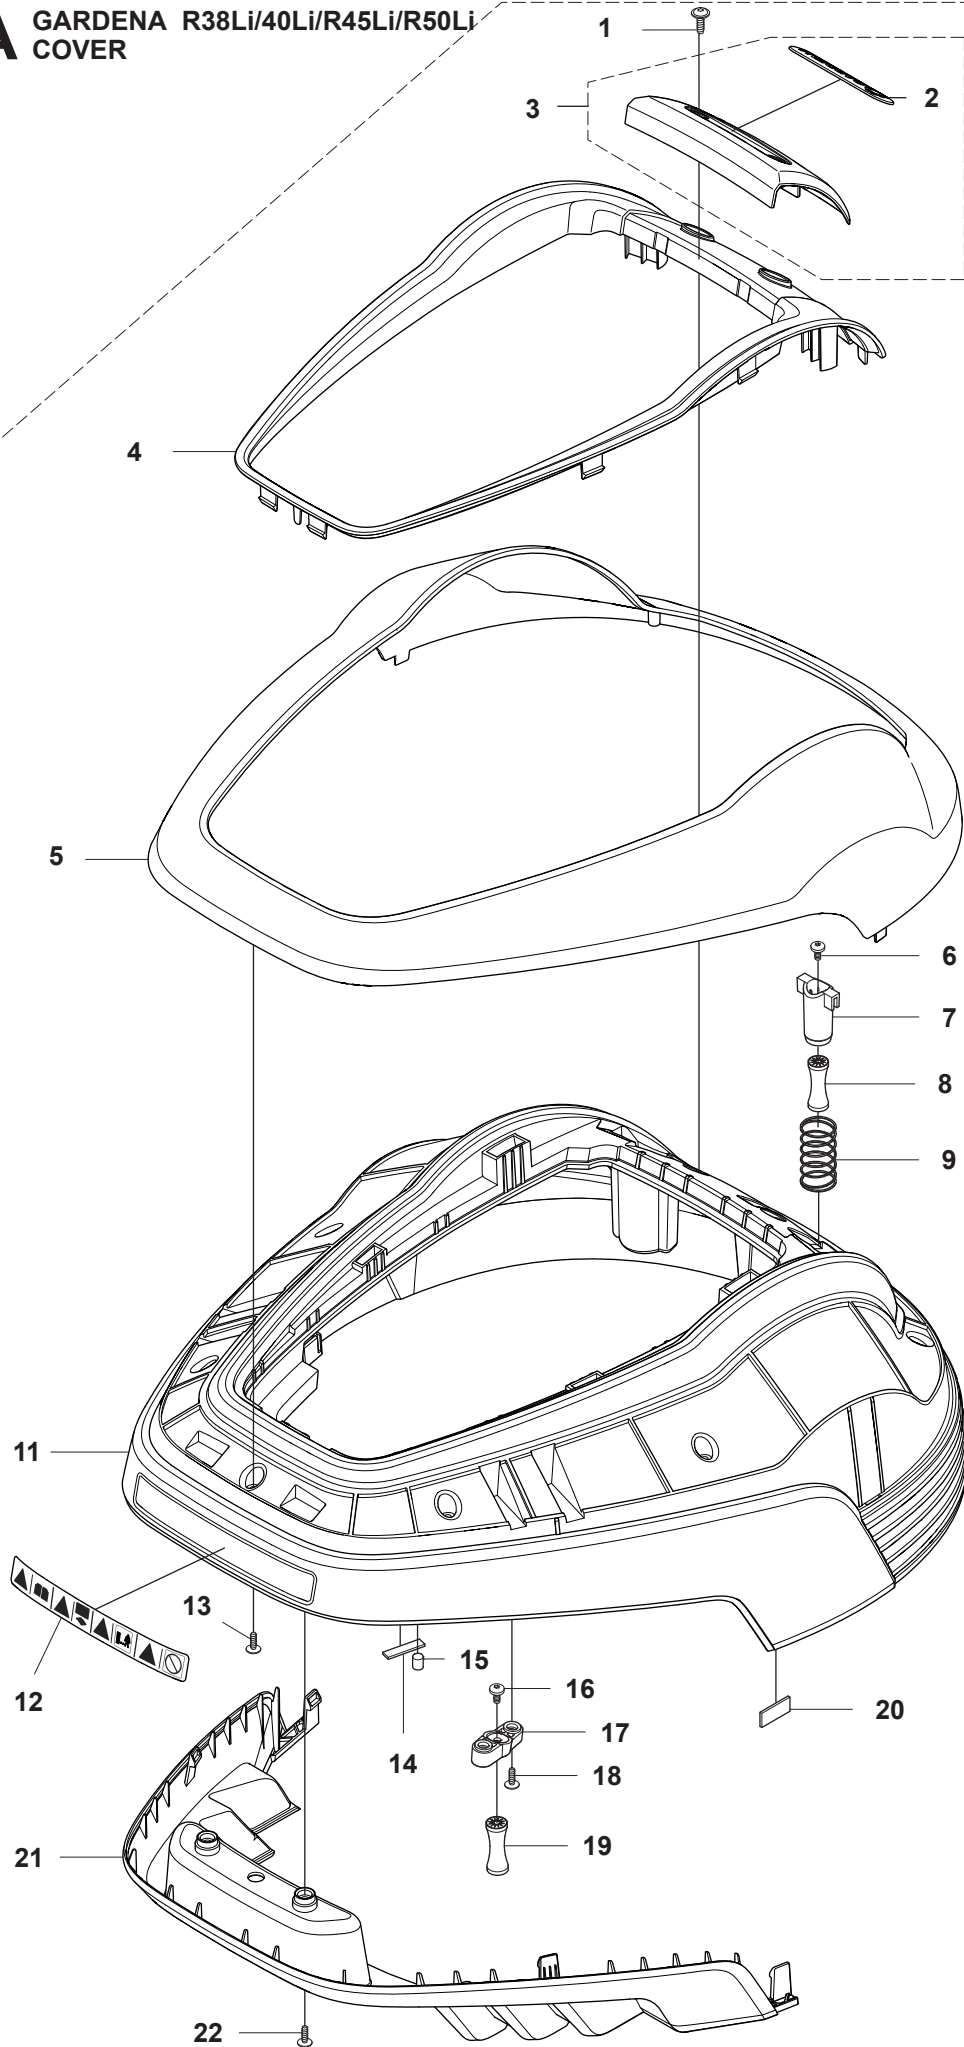

GARDENA[®] Robotic Lawn Mower

R38Li/R40Li/R45Li/R50Li

2017

Spare parts

Ersatzteile

Pièces détachées

Reserve onderdelen

Repuestos

Reservdelar

A GARDENA R38Li/40Li/R45Li/R50Li
COVER

10

10

10

10

23

PAGE A GARDENA R38/40/45/50Li COVER				
Position	Article	Quantity	Notes	Kit / Assy
1	575 54 33-14	2	Screw, Grey (14 mm)	
2	510 31 03-01	1	Decal, Gardena Logotype	3
3	579 39 21-05	1	Logo, Plate KIT incl. Logo	
4	577 70 76-04	1	Frame	
5	577 70 73-04	1	Cover	
6	576 21 39-01	2	Screw	
7	574 46 90-02	2	Bracket, Lift Sensor	
8	574 46 91-02	2	Rubber Damper	
9	574 48 51-02	2	Spring, Lift Sensor	
10	587 04 35-03	1	Decal, R38Li	
10	580 92 80-01	1	Decal, R40Li	
10	581 96 66-01	1	Decal, R45Li	
10	587 04 35-01	1	Decal, R50Li	
11	579 39 17-02	1	Main Body	
12	586 35 97-01	1	Warning Label	11
13	575 54 33-14	7	Screw, Grey (14 mm)	
14	576 03 01-01	1	Plate, Collision Sensor	11
15	576 18 33-01	1	Magnet, Collision Sensor	11
16	576 21 39-01	2	Screw	
17	575 41 60-02	2	Support Clamp	
18	575 54 33-14	4	Screw, Grey (14 mm)	
19	574 46 91-02	2	Rubber Damper	
20	576 18 32-01	1	Magnet, Lift Sensor	11
21	577 70 65-02	1	Bumper, Rear	
22	575 54 33-14	2	Screw, Grey (14 mm)	
23	577 95 53-11	1	Cover KIT, Complete excl. Model Decal	

D GARDENA R38Li/40Li/R45Li/R50Li
BLADE MOTOR & CUTTING EQUIPMENT

PAGE D GARDENA R38/40/45/50Li BLADE MOTOR & CUTTING EQUIPMENT

Position	Article	Quantity	Notes	Kit / Assy
1	584 98 93-02	1	Cutting Motor	
2	575 54 33-10	1	Screw, Grey (10 mm)	
3	574 50 35-01	1	Height Indicator	
4	581 02 03-01	1	Motor Housing	
5	576 21 38-01	3	Screw M4x12	
6	574 37 35-01	1	Hub, Cutting Motor	
7	576 21 35-01	1	Stop Screw	
8	579 75 83-01	1	Guard, Cutting Disc	
9	575 54 33-14	3	Screw, Grey (14 mm)	
10	574 48 71-01	1	Cutting Disc	
11	577 09 32-01	1	Washer	
12	576 21 38-01	3	Screw	