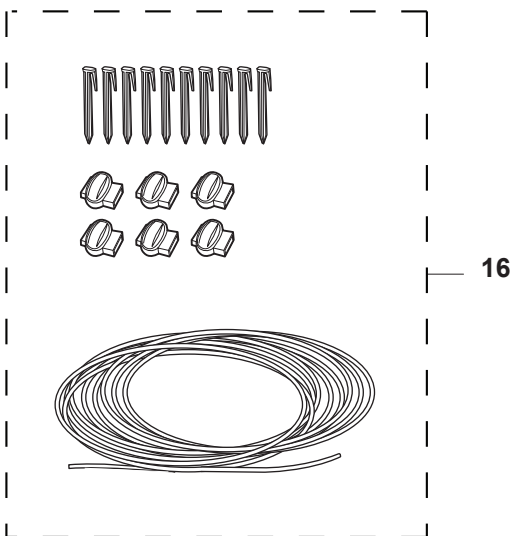

F GARDENA R38Li/40Li/R45Li/R50Li INSTALLATION ACCESSORIES

PAGE F GARDENA R38/40/45/50Li INSTALLATION ACCESSORIES

Position	Article	Quantity	Notes	Kit / Assy
1	584 86 25-01	1	Power Supply Unit, EU	
2	584 86 26-02	1	Power Supply Unit, UK	
2	584 86 26-03	1	Power Supply Unit, CH	
2	584 86 26-04	1	Power Supply Unit, CA	
2	584 86 26-05	1	Power Supply Unit, AU-NZ	
3	579 82 51-01	1	Low Voltage Cable (20 m)	
3	579 82 51-02	1	Low Voltage Cable (10 m)	
3	579 82 51-03	1	Low Voltage Cable (3 m)	
4	966 80 98-01	1	Staples (100 pcs), Gardena Blister Pack	
4	Gardena 4090-20	1	Staples (100 pcs), Gardena Blister Pack	
5	575 23 86-02	1	Anchor Screw (3 pcs) incl. Allen Key	
6	967 10 48-01	1	Loop Wire 50 m, Gardena Blister Pack	
6	Gardena 4058-20	1	Loop Wire 50 m, Gardena Blister Pack	
6	966 80 96-01	1	Loop Wire (150 m), Gardena Blister Pack	
6	Gardena 4088-20	1	Loop Wire (150 m), Gardena Blister Pack	
6	580 66 20-03	1	Loop Wire (200 m)	
6	580 66 20-01	1	Loop Wire (250 m)	
6	580 66 20-04	1	Loop Wire (800 m)	
7	966 80 95-01	1	Blades (9 pcs), Gardena Blister Pack	
7	Gardena 4087-20	1	Blades (9 pcs), Gardena Blister Pack	
7	577 86 46-03	1	Long Life - Safety Blade,Husqvarna Blister Pack, 9 pcs	
7	577 60 65-05	1	Long Life - Safety Blade, 45 pcs	
7	577 60 66-04	1	Long Life - Safety Blade, 300 pcs	
8	535 12 90-01	1	Loop Wire Connector (1pcs)	10
9	501 98 02-01	1	Coupler (1pcs)	10
9	501 98 02-02	1	Coupler KIT (50pcs)	
10	966 80 97-01	1	2 Connectors+6 Couplers, Gardena Blister Pack	
10	Gardena 4089-20	1	2 Connectors+6 Couplers, Gardena Blister Pack	
10	579 04 81-01	1	5 Connectors+5 Couplers	
11	586 27 79-01	1	Sticker, Cable Markers (10 pcs)	
12	502 40 53-01	1	Label, Anti-Theft	
13	578 90 91-05	1	Installation DVD, Gardena	
14	115 84 43-01	1	Operator's Manual, Swedish	
14	115 84 43-06	1	Operator's Manual, Danish	
14	115 84 43-11	1	Operator's Manual, Finnish	
14	115 84 43-21	1	Operator's Manual, Norwegian	
14	115 84 43-26	1	Operator's Manual, English	
14	115 84 43-31	1	Operator's Manual, French	
14	115 84 43-36	1	Operator's Manual, Dutch	
14	115 84 43-41	1	Operator's Manual, Italian	
14	115 84 43-46	1	Operator's Manual, Spanish	
14	115 84 43-51	1	Operator's Manual, German	
14	115 84 43-58	1	Operator's Manual, Hungarian	
14	115 84 43-59	1	Operator's Manual, Portuguese	
14	115 84 43-61	1	Operator's Manual, Polish	
14	115 84 43-68	1	Operator's Manual, Slovakian	
14	115 84 43-84	1	Operator's Manual, Slovenian	
14	115 84 43-90	1	Operator's Manual, Czech	
15	115 84 37-01	1	Quick Guide, Swedish	
15	115 84 37-06	1	Quick Guide, Danish	
15	115 84 37-11	1	Quick Guide, Finnish	
15	115 84 37-21	1	Quick Guide, Norwegian	
15	115 84 37-26	1	Quick Guide, English	
15	115 84 37-31	1	Quick Guide, French	
15	115 84 37-36	1	Quick Guide, Dutch	
15	115 84 37-41	1	Quick Guide, Italian	
15	115 84 37-46	1	Quick Guide, Spanish	
15	115 84 37-51	1	Quick Guide, German	
15	115 84 37-58	1	Quick Guide, Hungarian	
15	115 84 37-59	1	Quick Guide, Portuguese	
15	115 84 37-61	1	Quick Guide, Polish	
15	115 84 37-68	1	Quick Guide, Slovakian	
15	115 84 37-84	1	Quick Guide, Slovenian	
15	115 84 37-90	1	Quick Guide, Czech	
16	967104901	1	Boundary repair kit, 5m boundary wire, 6x connectors, 10x staples	
16	Gardena 4059-20	1	Boundary repair kit, 5m boundary wire, 6x connectors, 10x staples