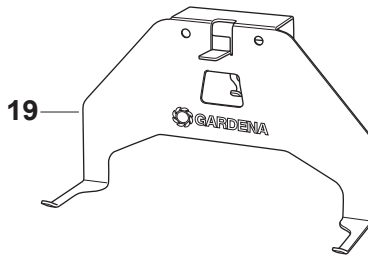

G GARDENA R38Li/40Li/R45Li/R50Li ACCESSORIES