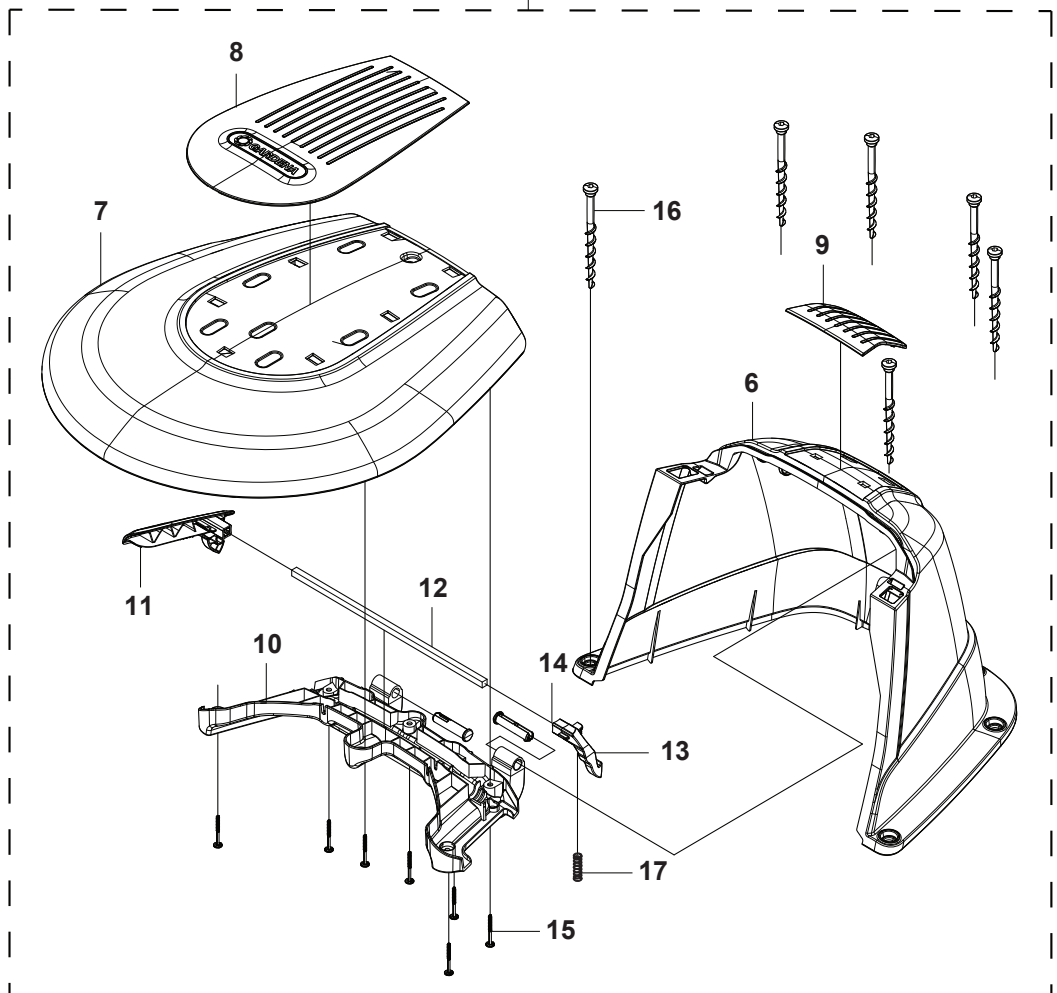

G GARDENA R38Li/40Li/R45Li/R50Li ACCESSORIES

18