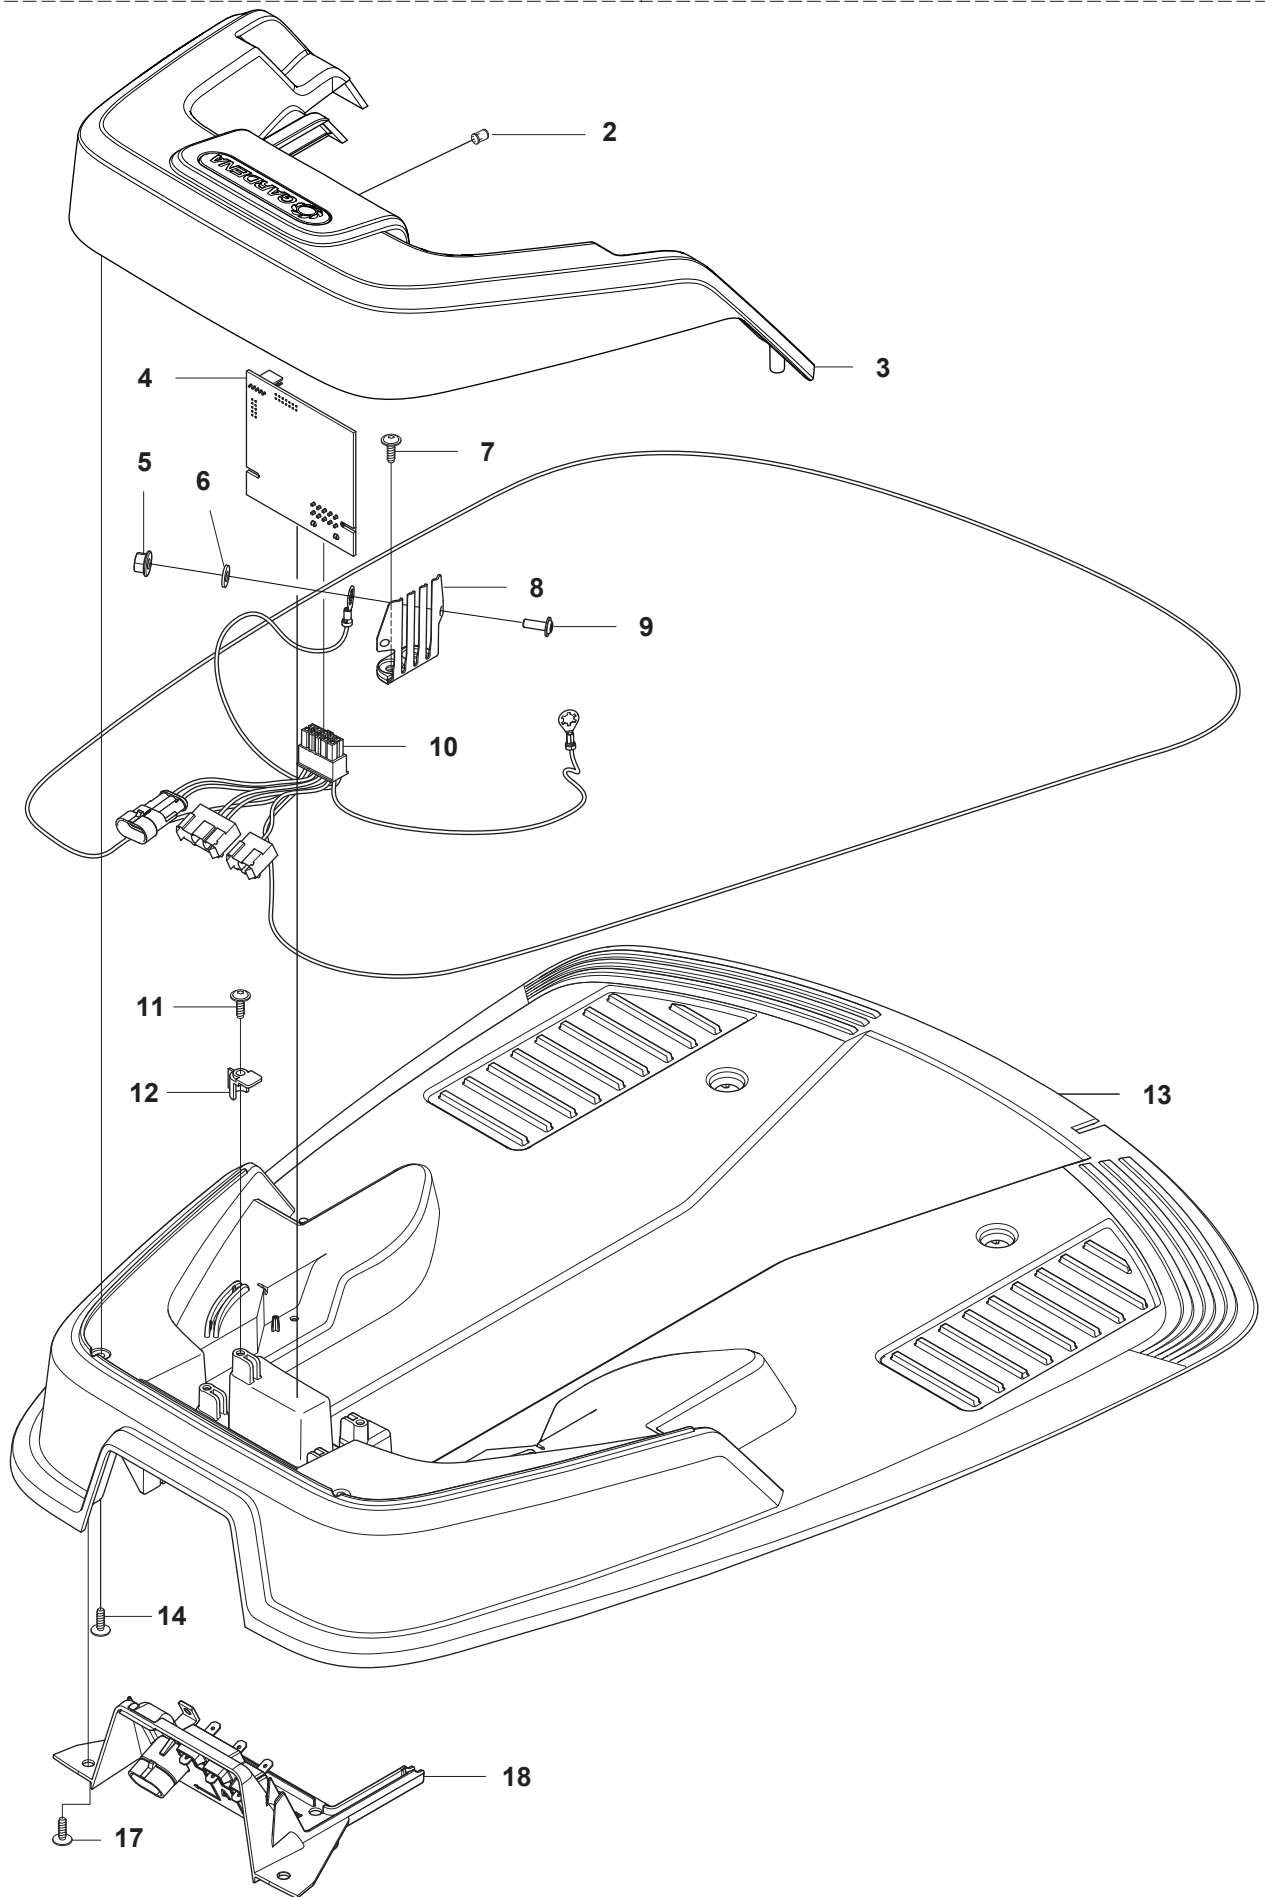

E GARDENA R38Li/40Li/R45Li/R50Li
CHARGING STATION

1

PAGE E GARDENA R38/40/45/50Li CHARGING STATION

Position	Article	Quantity	Notes	Kit / Assy
1	577 97 23-15	1	Charging Station, Gardena	
2	535 12 87-02	1	Diode Lens	1
3	584 61 83-02	1	Charging Station Cover, Gardena	1
4	582 87 62-01	1	Circuit Board, Charging Station	1
5	588 22 21-01	2	Nut Flange	1
6	535 08 74-01	2	Washer	1
7	575 54 33-14	2	Screw, Grey (14 mm)	1
8	587 12 51-01	2	Contacts, Charging Station	1
9	588 22 22-01	2	Screw	1
10	582 38 10-01	1	Loom, Charging Station	1
11	575 54 33-14	2	Screw, Grey (14 mm)	1
12	535 12 79-01	2	Bracket	1
13	581 55 19-03	1	Charging Station Base Plate	1
14	575 54 33-14	4	Screw, Grey (14 mm)	
17	575 54 33-14	4	Screw, Grey (14 mm)	1
18	582 35 64-01	1	Guide Cover, Charging Station	1