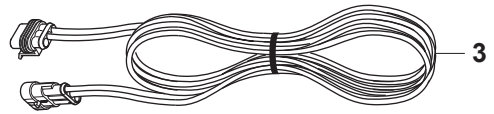

F GARDENA R38Li/40Li/R45Li/R50Li INSTALLATION ACCESSORIES

PAGE F GARDENA R38/40/45/50Li INSTALLATION ACCESSORIES

Position	Article	Quantity	Notes	Kit / Assy
1	584 86 25-01	1	Power Supply Unit, EU	
2	584 86 26-02	1	Power Supply Unit, UK	
2	584 86 26-03	1	Power Supply Unit, CH	
2	584 86 26-04	1	Power Supply Unit, CA	
2	584 86 26-05	1	Power Supply Unit, AU-NZ	
3	579 82 51-01	1	Low Voltage Cable (20 m)	
3	579 82 51-02	1	Low Voltage Cable (10 m)	
3	579 82 51-03	1	Low Voltage Cable (3 m)	
4	966 80 98-01	1	Staples (100 pcs), Gardena Blister Pack	
4	Gardena 4090-20	1	Staples (100 pcs), Gardena Blister Pack	
5	575 23 86-02	1	Anchor Screw (3 pcs) incl. Allen Key	
6	967 10 48-01	1	Loop Wire 50 m, Gardena Blister Pack	
6	Gardena 4058-20	1	Loop Wire 50 m, Gardena Blister Pack	
6	966 80 96-01	1	Loop Wire (150 m), Gardena Blister Pack	
6	Gardena 4088-20	1	Loop Wire (150 m), Gardena Blister Pack	
6	580 66 20-03	1	Loop Wire (200 m)	
6	580 66 20-01	1	Loop Wire (250 m)	
6	580 66 20-04	1	Loop Wire (800 m)	
7	966 80 95-01	1	Blades (9 pcs), Gardena Blister Pack	
7	Gardena 4087-20	1	Blades (9 pcs), Gardena Blister Pack	
7	577 86 46-03	1	Long Life - Safety Blade,Husqvarna Blister Pack, 9 pcs	
7	577 60 65-05	1	Long Life - Safety Blade, 45 pcs	
7	577 60 66-04	1	Long Life - Safety Blade, 300 pcs	
8	535 12 90-01	1	Loop Wire Connector (1pcs)	10
9	501 98 02-01	1	Coupler (1pcs)	10
9	501 98 02-02	1	Coupler KIT (50pcs)	
10	966 80 97-01	1	2 Connectors+6 Couplers, Gardena Blister Pack	
10	Gardena 4089-20	1	2 Connectors+6 Couplers, Gardena Blister Pack	
10	579 04 81-01	1	5 Connectors+5 Couplers	
11	586 27 79-01	1	Sticker, Cable Markers (10 pcs)	
12	502 40 53-01	1	Label, Anti-Theft	
13	578 90 91-05	1	Installation DVD, Gardena	
14	115 84 43-01	1	Operator's Manual, Swedish	
14	115 84 43-06	1	Operator's Manual, Danish	
14	115 84 43-11	1	Operator's Manual, Finnish	
14	115 84 43-21	1	Operator's Manual, Norwegian	
14	115 84 43-26	1	Operator's Manual, English	
14	115 84 43-31	1	Operator's Manual, French	
14	115 84 43-36	1	Operator's Manual, Dutch	
14	115 84 43-41	1	Operator's Manual, Italian	
14	115 84 43-46	1	Operator's Manual, Spanish	
14	115 84 43-51	1	Operator's Manual, German	
14	115 84 43-58	1	Operator's Manual, Hungarian	
14	115 84 43-59	1	Operator's Manual, Portuguese	
14	115 84 43-61	1	Operator's Manual, Polish	
14	115 84 43-68	1	Operator's Manual, Slovakian	
14	115 84 43-84	1	Operator's Manual, Slovenian	
14	115 84 43-90	1	Operator's Manual, Czech	
15	115 84 37-01	1	Quick Guide, Swedish	
15	115 84 37-06	1	Quick Guide, Danish	
15	115 84 37-11	1	Quick Guide, Finnish	
15	115 84 37-21	1	Quick Guide, Norwegian	
15	115 84 37-26	1	Quick Guide, English	
15	115 84 37-31	1	Quick Guide, French	
15	115 84 37-36	1	Quick Guide, Dutch	
15	115 84 37-41	1	Quick Guide, Italian	
15	115 84 37-46	1	Quick Guide, Spanish	
15	115 84 37-51	1	Quick Guide, German	
15	115 84 37-58	1	Quick Guide, Hungarian	
15	115 84 37-59	1	Quick Guide, Portuguese	
15	115 84 37-61	1	Quick Guide, Polish	
15	115 84 37-68	1	Quick Guide, Slovakian	
15	115 84 37-84	1	Quick Guide, Slovenian	
15	115 84 37-90	1	Quick Guide, Czech	
16	967104901	1	Boundary repair kit, 5m boundary wire, 6x connectors, 10x staples	
16	Gardena 4059-20	1	Boundary repair kit, 5m boundary wire, 6x connectors, 10x staples