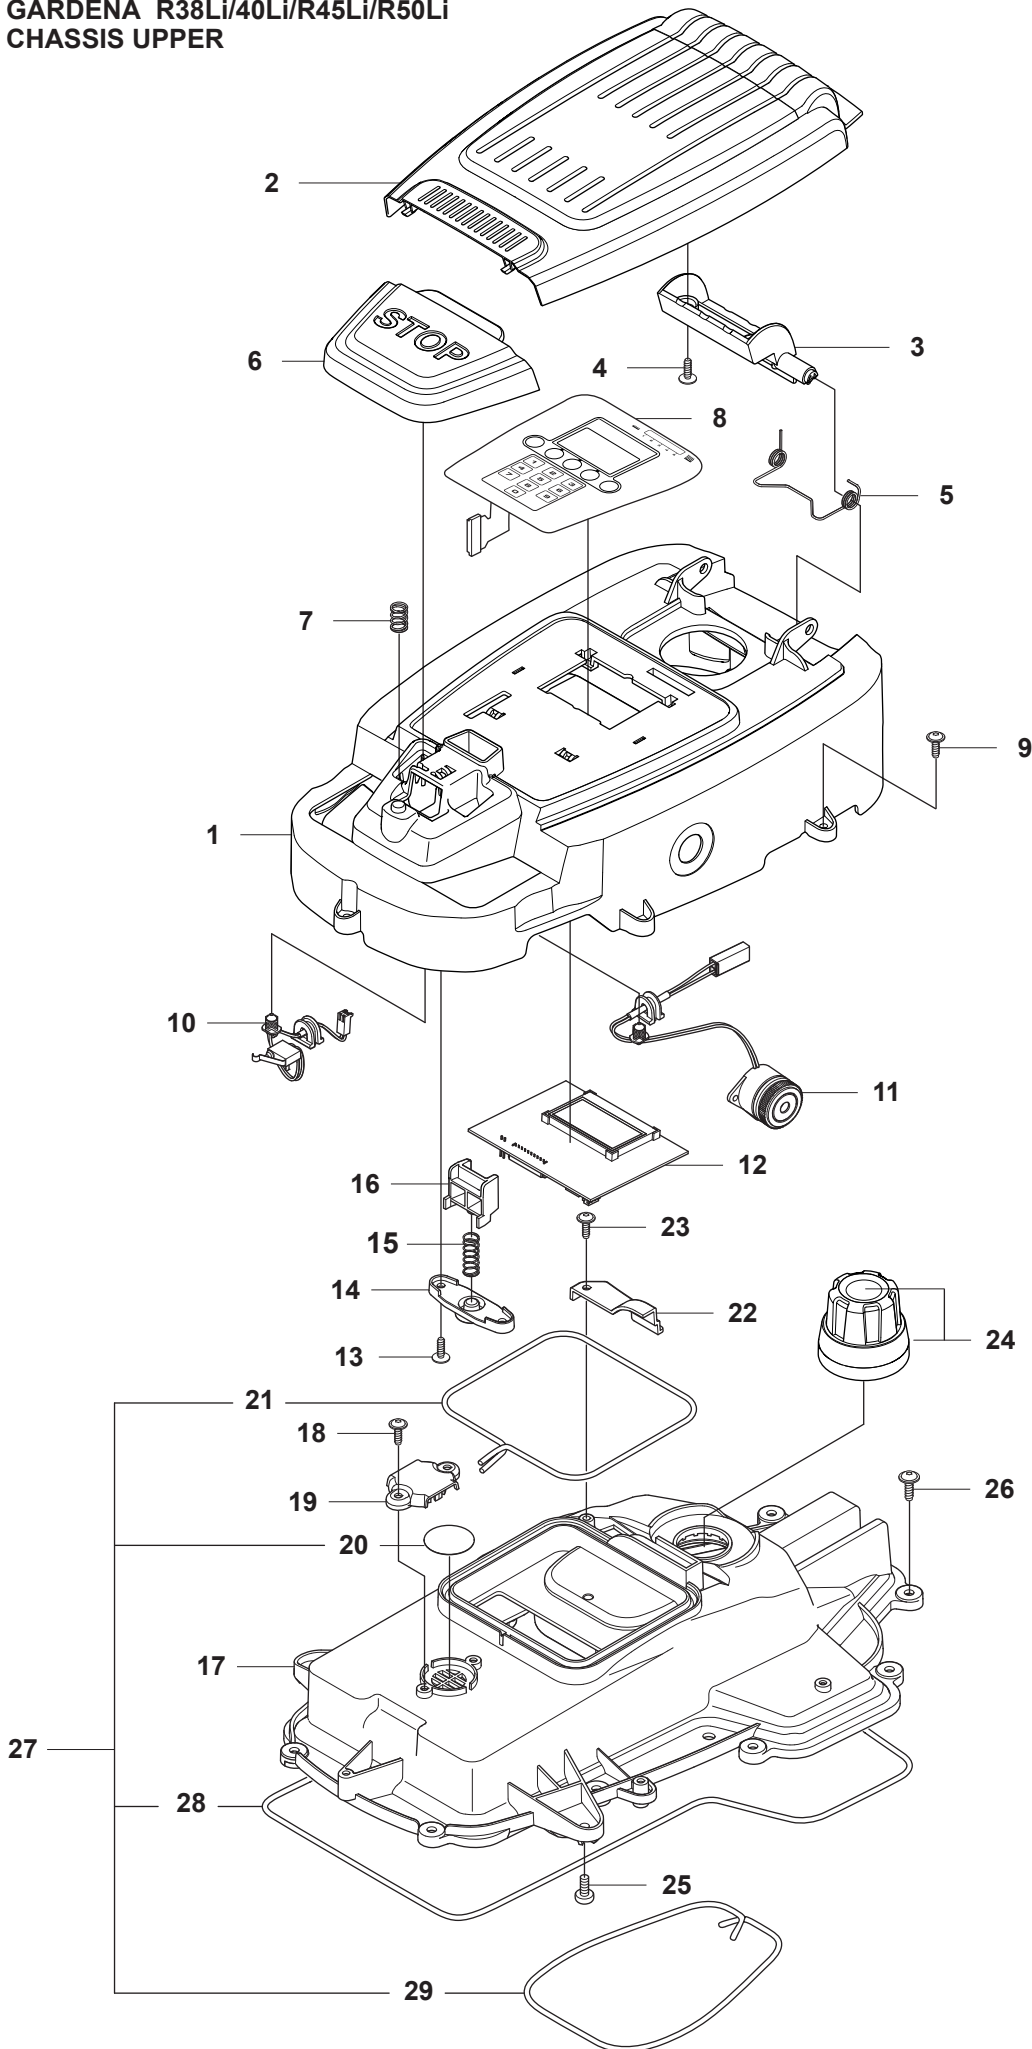

B GARDENA R38Li/40Li/R45Li/R50Li
CHASSIS UPPER

PAGE B GARDENA R38/40/45/50Li CHASSIS UPPER

Position	Article	Quantity	Notes	Kit / Assy
1	579 39 19-03	1	Display Cover KIT incl. Sealing & Keyboard	
2	577 70 72-03	1	Cover, Height Adjustment	
3	577 70 78 01	1	Hinge, Height Adjustment Lid	
4	575 54 33-14	2	Screw, Grey (14 mm)	
5	578 44 52-01	1	Spring, Height Adjustment Lid	
6	577 70 66 01	1	Stop Button	
7	574 48 70-01	1	Spring, Stop Button	
8	586 94 56-01	1	Keyboard	1
9	575 54 33-14	5	Screw, Grey (14 mm)	
10	574 48 03-01	1	Micro Switch, Stop Button	
11	574 47 59-01	1	Buzzer, Display Cover	
12	588 44 19-01	1	Display/MMI, Circuit Board	
13	575 54 33-14	2	Screw, Grey (14 mm)	
14	575 41 58-01	1	Spring Holder, Stop Button	
15	576 24 22-01	1	Spring Lock, Stop Button	
16	575 40 90-01	1	Lock, Stop Button	
17	579 39 20-02	1	Chassis Upper KIT incl. Sealing & Air Filter	
18	575 54 33-14	2	Screw, Grey (14 mm)	
19	576 69 70-01	1	Cover, Air Filter	
20	577 75 37-01	1	Air Filter KIT (10 pcs)	
21	574 87 47-04	1	Sealing Strip (1 pcs, Ø4 mm)	
22	576 05 39-01	1	Cover, Height Indicator	
23	575 54 33-14	1	Screw, Grey (14 mm)	
24	579 39 22-01	1	Knob, Height Adjustment KIT incl. Knob & Sticker	
25	576 21 39-01	2	Screw	
26	574 45 01-01	10	Screw	
27	588 40 70-01	1	Seal KIT incl. Sealing Strip Chassis (1 pcs), Sealing Strip Short (2 pcs), Air Filter (1 pcs)	
28	574 87 47-03	1	Sealing Strip, Chassis (1 pcs, Ø4 mm)	
29	574 87 47-04	1	Sealing Strip (1 pcs, Ø4 mm)