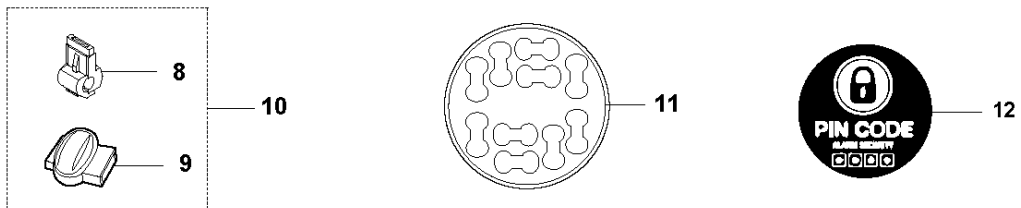

F GARDENA SILENO city
INSTALLATION ACCESSORIES

INSTALLATION ACCESSORIES

SILENO City, 2018-01

Ref	Part No	Description	Remark	QTY	KIT
1	593 16 36-01	POWER UNIT	EU	1	
2	590 44 22-02	POWER UNIT	UK	1	
2	590 44 22-03	POWER UNIT	CH	1	
3	579 82 51-01	CABLE ASSY	Low Voltage Cable (20 m)	1	
3	579 82 51-02	CABLE ASSY	Low Voltage Cable (10 m)	1	
3	579 82 51-03	CABLE ASSY	Low Voltage Cable (3 m)	1	
3	579 82 51-04	CABLE ASSY	Low Voltage Cable (5 m)	1	
4	966 80 98-01	STAPLE		1	
4	Gardena409020	TBD		1	
5	575 23 86-06	SCREW KIT		1	
6	967 10 48-01	WIRE		1	
6	Gardena405820	TBD		1	
6	966 80 96-01	WIRE		1	
6	Gardena408820	TBD		1	
7	966 80 95-01	BLADE		1	
7	Gardena408720	TBD		1	
7	577 60 65-05	BLADE SET		1	
7	577 60 66-04	BLADE SET		1	
8	535 12 90-01	CONNECTOR		1	10
9	501 98 02-01	COUPLER		1	10
10	966 80 97-01	COUPLER		1	
10	Gardena408920	TBD		1	
10	579 04 81-01	ACCESSORY BAG		1	
11	586 27 79-01	STICKER		1	
12	502 40 53-01	LABEL		1	
13	967 10 49-01	REPAIR KIT		1	
13	Gardena405920	TBD		1	
14	115 89 45-01	OPERATOR'S MANUAL		1	
14	115 89 45-06	OPERATOR'S MANUAL		1	
14	115 89 45-11	OPERATOR'S MANUAL		1	
14	115 89 45-21	OPERATOR'S MANUAL		1	
14	115 89 45-26	OPERATOR'S MANUAL		1	
14	115 89 45-31	OPERATOR'S MANUAL		1	
14	115 89 45-36	OPERATOR'S MANUAL		1	
14	115 89 45-41	OPERATOR'S MANUAL		1	
14	115 89 45-46	OPERATOR'S MANUAL		1	
14	115 89 45-51	OPERATOR'S MANUAL		1	
14	115 89 45-58	OPERATOR'S MANUAL		1	
14	115 89 45-59	OPERATOR'S MANUAL		1	
14	115 89 45-60	OPERATOR'S MANUAL		1	
14	115 89 45-61	OPERATOR'S MANUAL		1	
14	115 89 45-68	OPERATOR'S MANUAL		1	
14	115 89 45-84	OPERATOR'S MANUAL		1	
14	115 89 45-90	OPERATOR'S MANUAL		1	
15	115 89 46-01	QUICK GUIDE		1	
15	115 89 46-06	QUICK GUIDE		1	
15	115 89 46-11	QUICK GUIDE		1	
15	115 89 46-21	QUICK GUIDE		1	
15	115 89 46-26	QUICK GUIDE		1	
15	115 89 46-31	QUICK GUIDE		1	
15	115 89 46-36	QUICK GUIDE		1	
15	115 89 46-41	QUICK GUIDE		1	
15	115 89 46-46	QUICK GUIDE		1	
15	115 89 46-51	QUICK GUIDE		1	
15	115894658	TBD		1	
15	115894659	TBD		1	
15	115 89 46-61	QUICK GUIDE		1	
15	115894661	TBD		1	
15	115 89 46-68	QUICK GUIDE		1	
15	115 89 46-90	QUICK GUIDE		1	
15	115 89 46-84	QUICK GUIDE		1