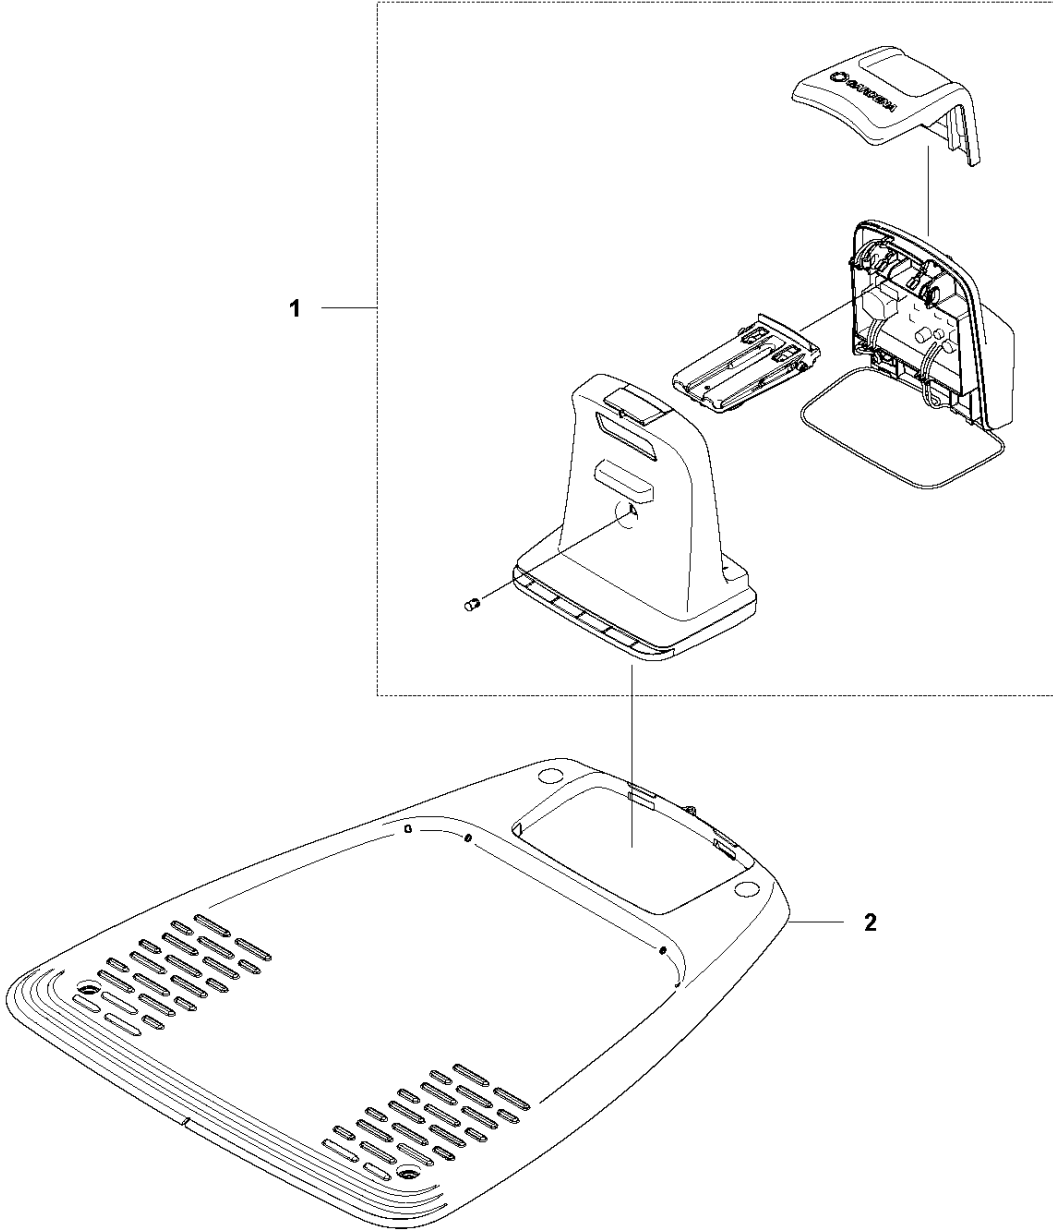

SPARE PARTS LIST

ROBOTIC LAWN MOWERS

SILENO City, 2018-01

G GARDENA SILENO city
ACCESSORIES

ACCESSORIES

SILENO City, 2018-01

Ref	Part No	Description	Remark	QTY	KIT
1	577 60 68-01	TEST EQUIPMENT		1	
2	588 40 84-01	CHARGER		1	
3	588 20 26-01	CABLE ASSY		1	
4	967 10 45-01	CONNECTOR		1	
4	Gardena405620	TBD		1	
5	592 61 66-01	WALL HANGER		1	
5	Gardena404520	TBD		1	
6	589 20 95-01	ADAPTER		1	
7	588 98 66-01	UNIT		1	
8	501 65 70-01	WIRE		1	
9	592 61 58-01	BRUSH KIT		1	
10	593 37 37-01	BRUSH KIT		1	
11	586 80 17-01	HOUSING		1	
12	587 91 63-01	COVER KIT		1	11
13	587 91 64-01	COVER KIT		1	11
14	586 69 44-01	COVER		1	11
15	586 69 46-01	COVER		1	11
16	586 69 42-01	BEAM		1	11
17	586 69 47-01	HANDLE		1	11
18	585 32 41-02	ROD		1	11
19	586 69 48-01	LATCH		1	11
20	585 34 15-01	HINGE PIN		2	11
21	575 54 33-14	SCREW		8	11
22	575 23 86-01	SCREW KIT		1	11
23	580 51 14-01	SPRING		1	11
24	590 87 81-01	SUPPORT		1	
25	967 10 43-01	MAINTENANCE KIT		1	
25	406720	TBD		1	
26	593 21 56-01	FORK		1	

E GARDENA SILENO city
CHARGING STATION

CHARGING STATION

SILENO City, 2018-01

Ref	Part No	Description	Remark	QTY KIT
1	593 31 77-01	CHARGING STATION		1
2	582 78 43-01	PLATE		1

B GARDENA SILENO city
CHASSIS UPPER