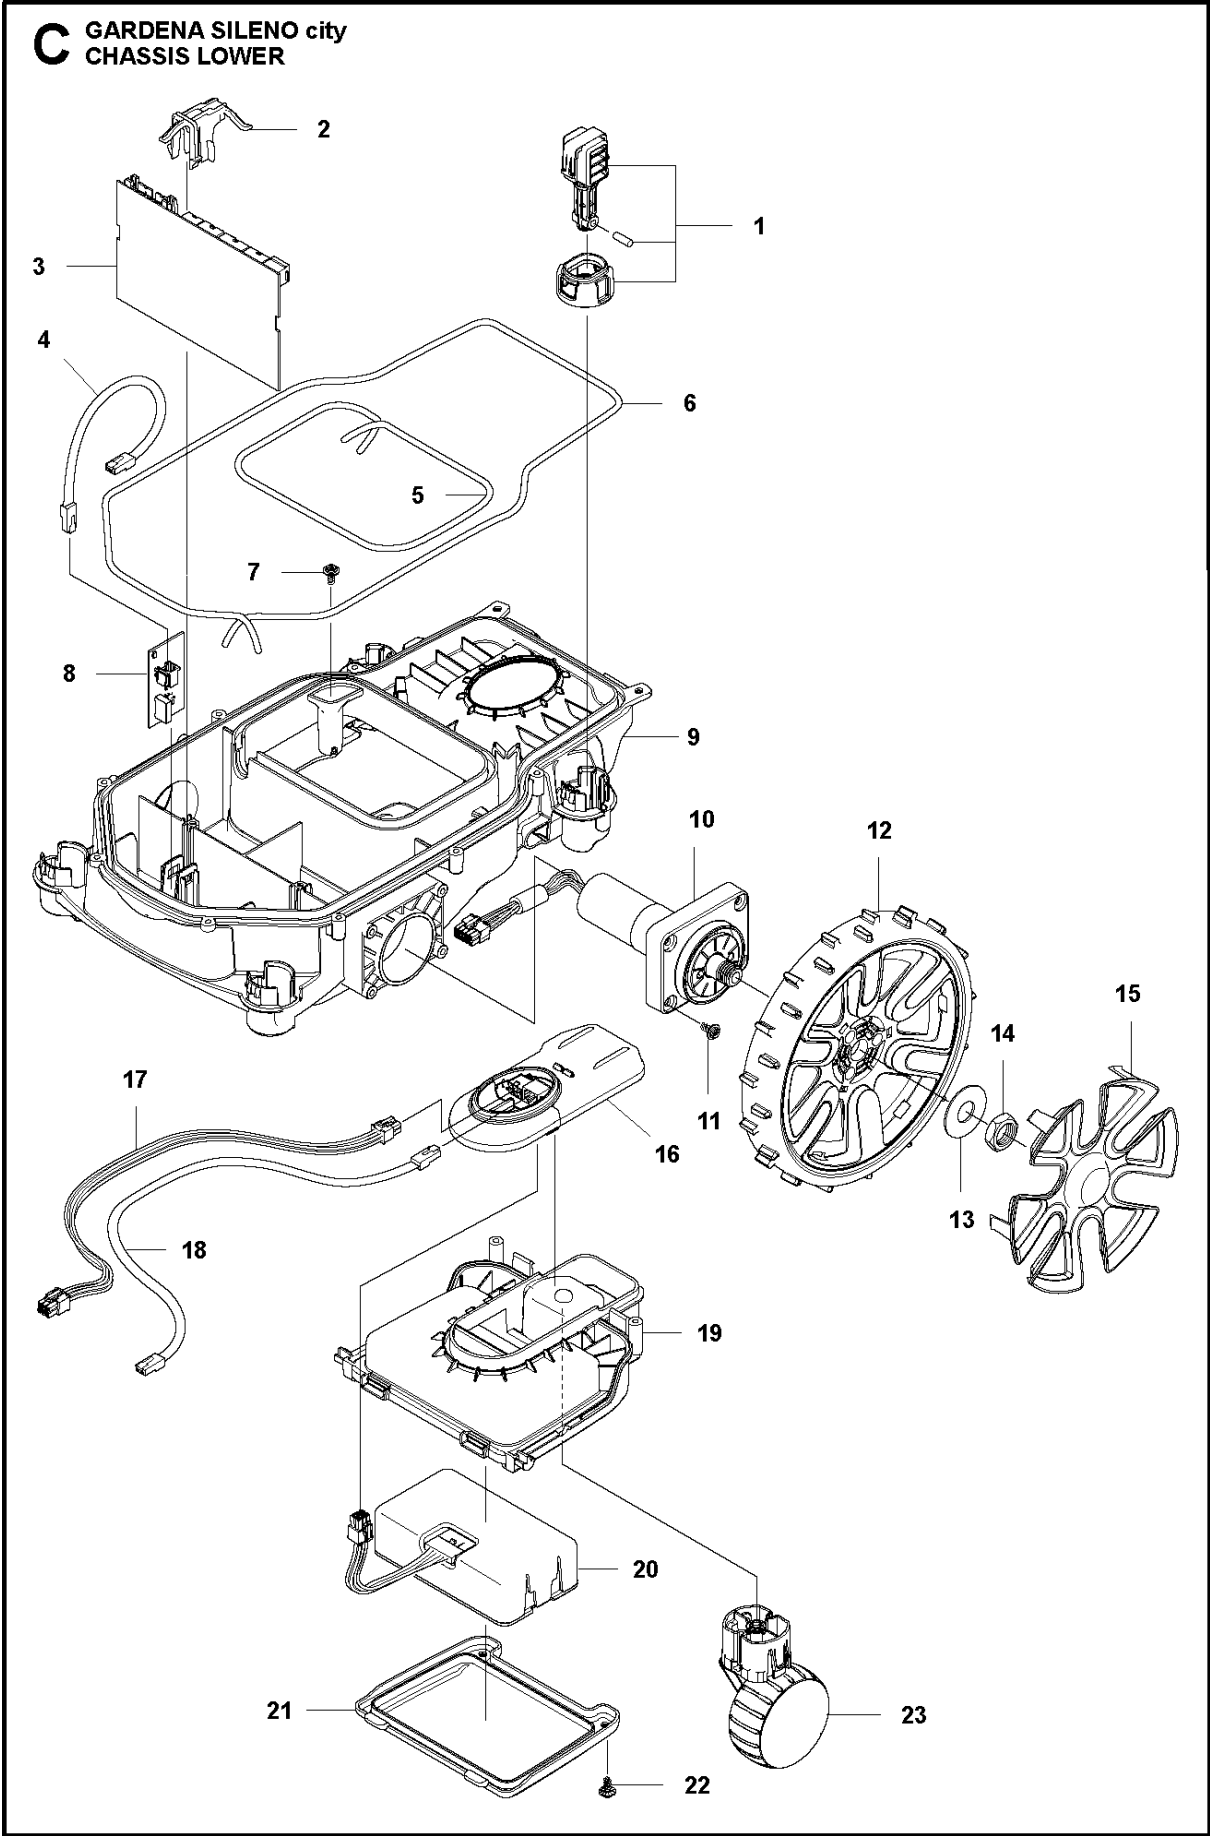

D GARDENA SILENO city
BLADE MOTOR & CUTTING EQUIPMENT

BLADE MOTOR & CUTTING EQUIPMENT

SILENO City, 2018-01

Ref	Part No	Description	Remark	QTY	KIT
1	593 82 14-01	CUTTING SYSTEM		1	2
2	589 35 07-01	GUARD		1	
3	574 45 01-01	SCREW ITPANT		1	
4	589 34 68-01	CUTTING DISC		1	
5	590 50 87-01	SCREW		3	
6	966 80 95-01	BLADE		1	
6	Gardena40872 0	TBD		1	

CHASSIS LOWER

SILENO City, 2018-01

Ref	Part No	Description	Remark	QTY	KIT
1	590 77 07-01	COLUMN ASSY		4	
2	591 47 42-01	CLIP		1	
3	592 90 99-01	PRINTED CIRCUIT ASSY		1	
4	589 35 08-01	WIRING ASSY		1	
5	574 87 47-11	SEALING STRIP		1	
6	574 87 47-10	SEALING STRIP		1	
6	593 26 57-01	SEAL KIT		1	
7	574 45 01-01	SCREW ITXPANT		2	
8	592 90 98-01	PRINTED CIRCUIT ASSY		1	
9	582 82 40-01	CHASSIS		1	
10	587 44 94-02	MOTOR KIT		2	
11	574 45 01-01	SCREW ITXPANT		8	
12	590 58 71-01	WHEEL ASSY		2	
13	586 21 06-01	WASHER		2	
14	731 43 24-01	HEXAGON THIN NUT		2	
15	590 66 02-01	HUB CAP		2	
16	593 09 46-01	SENSOR ASSY		1	
17	589 35 11-01	WIRING ASSY		1	
18	589 35 10-01	WIRING ASSY		1	16
19	582 82 46-01	HOUSING		1	
20	592 96 83-01	BATTERY		1	
21	582 82 49-01	COVER		1	
22	574 45 01-01	SCREW ITXPANT		2	
23	589 30 08-01	WHEEL ASSY		1	