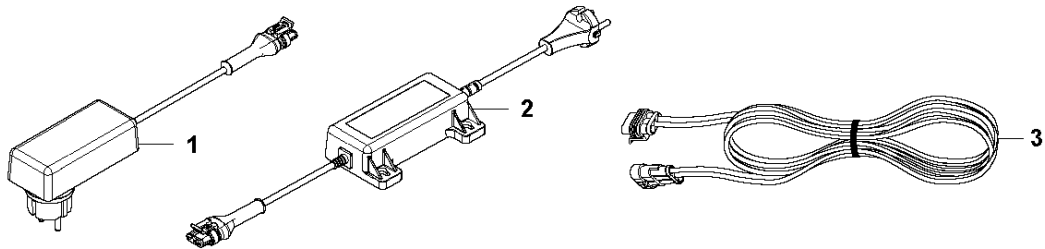

F GARDENA SILENO city
INSTALLATION ACCESSORIES

INSTALLATION ACCESSORIES

SILENO City, 2018-01

Ref	Part No	Description	Remark	QTY	KIT
1	593 16 36-01	POWER UNIT	EU	1	
2	590 44 22-02	POWER UNIT	UK	1	
2	590 44 22-03	POWER UNIT	CH	1	
3	579 82 51-01	CABLE ASSY	Low Voltage Cable (20 m)	1	
3	579 82 51-02	CABLE ASSY	Low Voltage Cable (10 m)	1	
3	579 82 51-03	CABLE ASSY	Low Voltage Cable (3 m)	1	
3	579 82 51-04	CABLE ASSY	Low Voltage Cable (5 m)	1	
4	966 80 98-01	STAPLE		1	
4	Gardena409020	TBD		1	
5	575 23 86-06	SCREW KIT		1	
6	967 10 48-01	WIRE		1	
6	Gardena405820	TBD		1	
6	966 80 96-01	WIRE		1	
6	Gardena408820	TBD		1	
7	966 80 95-01	BLADE		1	
7	Gardena408720	TBD		1	
7	577 60 65-05	BLADE SET		1	
7	577 60 66-04	BLADE SET		1	
8	535 12 90-01	CONNECTOR		1	10
9	501 98 02-01	COUPLER		1	10
10	966 80 97-01	COUPLER		1	
10	Gardena408920	TBD		1	
10	579 04 81-01	ACCESSORY BAG		1	
11	586 27 79-01	STICKER		1	
12	502 40 53-01	LABEL		1	
13	967 10 49-01	REPAIR KIT		1	
13	Gardena405920	TBD		1	
14	115 89 45-01	OPERATOR'S MANUAL		1	
14	115 89 45-06	OPERATOR'S MANUAL		1	
14	115 89 45-11	OPERATOR'S MANUAL		1	
14	115 89 45-21	OPERATOR'S MANUAL		1	
14	115 89 45-26	OPERATOR'S MANUAL		1	
14	115 89 45-31	OPERATOR'S MANUAL		1	
14	115 89 45-36	OPERATOR'S MANUAL		1	
14	115 89 45-41	OPERATOR'S MANUAL		1	
14	115 89 45-46	OPERATOR'S MANUAL		1	
14	115 89 45-51	OPERATOR'S MANUAL		1	
14	115 89 45-58	OPERATOR'S MANUAL		1	
14	115 89 45-59	OPERATOR'S MANUAL		1	
14	115 89 45-60	OPERATOR'S MANUAL		1	
14	115 89 45-61	OPERATOR'S MANUAL		1	
14	115 89 45-68	OPERATOR'S MANUAL		1	
14	115 89 45-84	OPERATOR'S MANUAL		1	
14	115 89 45-90	OPERATOR'S MANUAL		1	
15	115 89 46-01	QUICK GUIDE		1	
15	115 89 46-06	QUICK GUIDE		1	
15	115 89 46-11	QUICK GUIDE		1	
15	115 89 46-21	QUICK GUIDE		1	
15	115 89 46-26	QUICK GUIDE		1	
15	115 89 46-31	QUICK GUIDE		1	
15	115 89 46-36	QUICK GUIDE		1	
15	115 89 46-41	QUICK GUIDE		1	
15	115 89 46-46	QUICK GUIDE		1	
15	115 89 46-51	QUICK GUIDE		1	
15	115894658	TBD		1	
15	115894659	TBD		1	
15	115 89 46-61	QUICK GUIDE		1	
15	115894661	TBD		1	
15	115 89 46-68	QUICK GUIDE		1	
15	115 89 46-90	QUICK GUIDE		1	
15	115 89 46-84	QUICK GUIDE		1