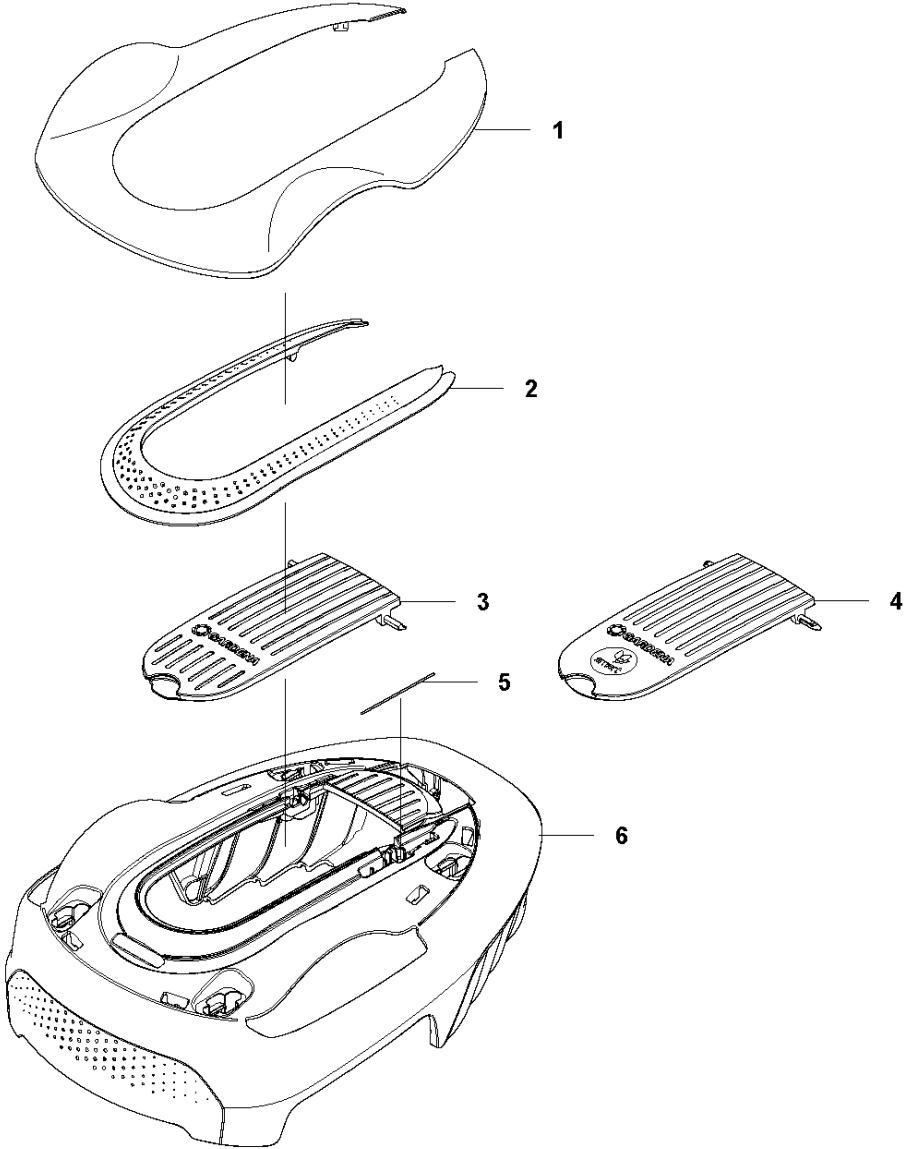

A GARDENA SILENO city
BODY

COVER

SILENO City, 2018-01

Ref	Part No	Description	Remark	QTY KIT
1	582 82 45-01	COVER		1
2	582 91 65-01	FRAME		1
3	582 84 42-01	HATCH		1
4	593 34 86-01	HATCH		1
5	588 47 02-01	SPRING		2
6	591 44 45-01	BODY ASSY		1