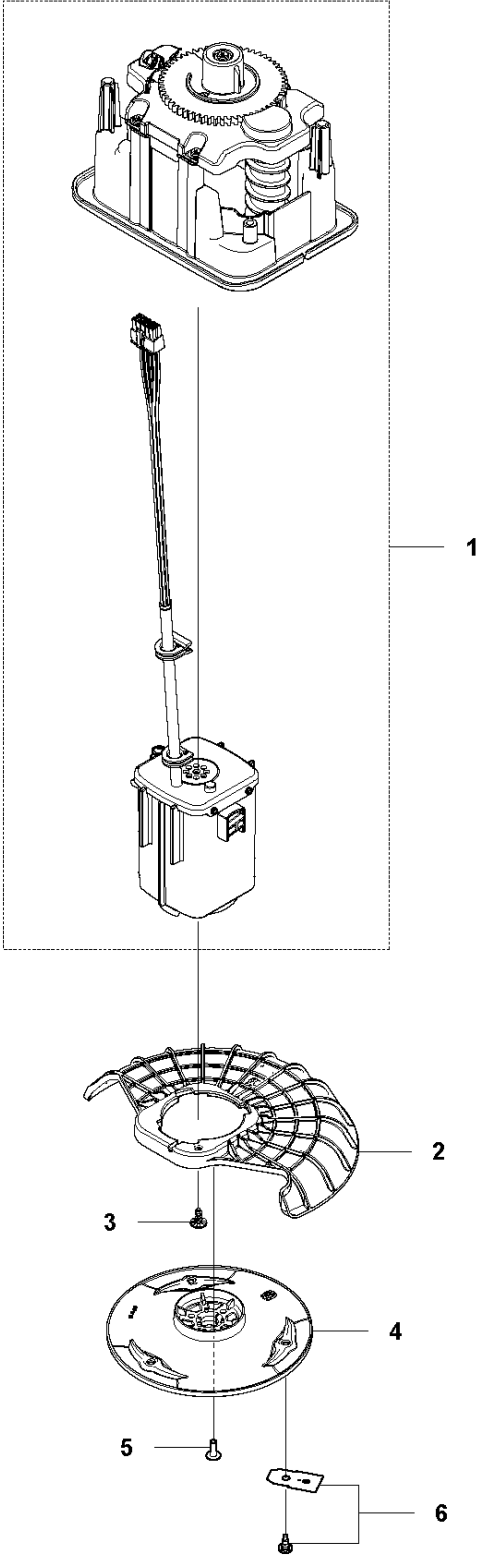

D GARDENA SILENO city
BLADE MOTOR & CUTTING EQUIPMENT

BLADE MOTOR & CUTTING EQUIPMENT

SILENO City, 2018-01

Ref	Part No	Description	Remark	QTY	KIT
1	593 82 14-01	CUTTING SYSTEM		1	2
2	589 35 07-01	GUARD		1	
3	574 45 01-01	SCREW ITPANT		1	
4	589 34 68-01	CUTTING DISC		1	
5	590 50 87-01	SCREW		3	
6	966 80 95-01	BLADE		1	
6	Gardena40872 0	TBD		1