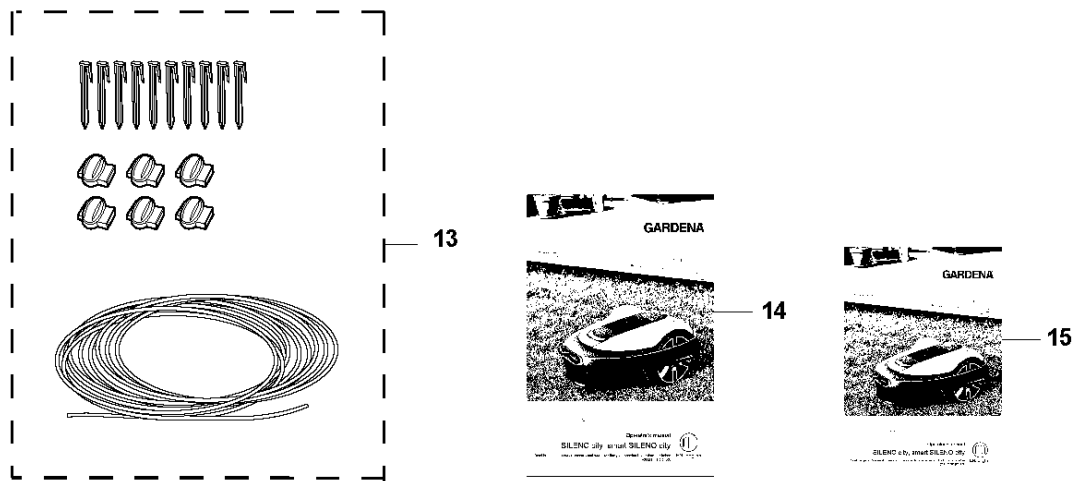

F GARDENA SILENO city
INSTALLATION ACCESSORIES

INSTALLATION ACCESSORIES

SILENO City, 2018-01

Ref	Part No	Description	Remark	QTY	KIT
1	593 16 36-01	POWER UNIT	EU	1	
2	590 44 22-02	POWER UNIT	UK	1	
2	590 44 22-03	POWER UNIT	CH	1	
3	579 82 51-01	CABLE ASSY	Low Voltage Cable (20 m)	1	
3	579 82 51-02	CABLE ASSY	Low Voltage Cable (10 m)	1	
3	579 82 51-03	CABLE ASSY	Low Voltage Cable (3 m)	1	
3	579 82 51-04	CABLE ASSY	Low Voltage Cable (5 m)	1	
4	966 80 98-01	STAPLE		1	
4	Gardena409020	TBD		1	
5	575 23 86-06	SCREW KIT		1	
6	967 10 48-01	WIRE		1	
6	Gardena405820	TBD		1	
6	966 80 96-01	WIRE		1	
6	Gardena408820	TBD		1	
7	966 80 95-01	BLADE		1	
7	Gardena408720	TBD		1	
7	577 60 65-05	BLADE SET		1	
7	577 60 66-04	BLADE SET		1	
8	535 12 90-01	CONNECTOR		1	10
9	501 98 02-01	COUPLER		1	10
10	966 80 97-01	COUPLER		1	
10	Gardena408920	TBD		1	
10	579 04 81-01	ACCESSORY BAG		1	
11	586 27 79-01	STICKER		1	
12	502 40 53-01	LABEL		1	
13	967 10 49-01	REPAIR KIT		1	
13	Gardena405920	TBD		1	
14	115 89 45-01	OPERATOR'S MANUAL		1	
14	115 89 45-06	OPERATOR'S MANUAL		1	
14	115 89 45-11	OPERATOR'S MANUAL		1	
14	115 89 45-21	OPERATOR'S MANUAL		1	
14	115 89 45-26	OPERATOR'S MANUAL		1	
14	115 89 45-31	OPERATOR'S MANUAL		1	
14	115 89 45-36	OPERATOR'S MANUAL		1	
14	115 89 45-41	OPERATOR'S MANUAL		1	
14	115 89 45-46	OPERATOR'S MANUAL		1	
14	115 89 45-51	OPERATOR'S MANUAL		1	
14	115 89 45-58	OPERATOR'S MANUAL		1	
14	115 89 45-59	OPERATOR'S MANUAL		1	
14	115 89 45-60	OPERATOR'S MANUAL		1	
14	115 89 45-61	OPERATOR'S MANUAL		1	
14	115 89 45-68	OPERATOR'S MANUAL		1	
14	115 89 45-84	OPERATOR'S MANUAL		1	
14	115 89 45-90	OPERATOR'S MANUAL		1	
15	115 89 46-01	QUICK GUIDE		1	
15	115 89 46-06	QUICK GUIDE		1	
15	115 89 46-11	QUICK GUIDE		1	
15	115 89 46-21	QUICK GUIDE		1	
15	115 89 46-26	QUICK GUIDE		1	
15	115 89 46-31	QUICK GUIDE		1	
15	115 89 46-36	QUICK GUIDE		1	
15	115 89 46-41	QUICK GUIDE		1	
15	115 89 46-46	QUICK GUIDE		1	
15	115 89 46-51	QUICK GUIDE		1	
15	115894658	TBD		1	
15	115894659	TBD		1	
15	115 89 46-61	QUICK GUIDE		1	
15	115894661	TBD		1	
15	115 89 46-68	QUICK GUIDE		1	
15	115 89 46-90	QUICK GUIDE		1	
15	115 89 46-84	QUICK GUIDE		1