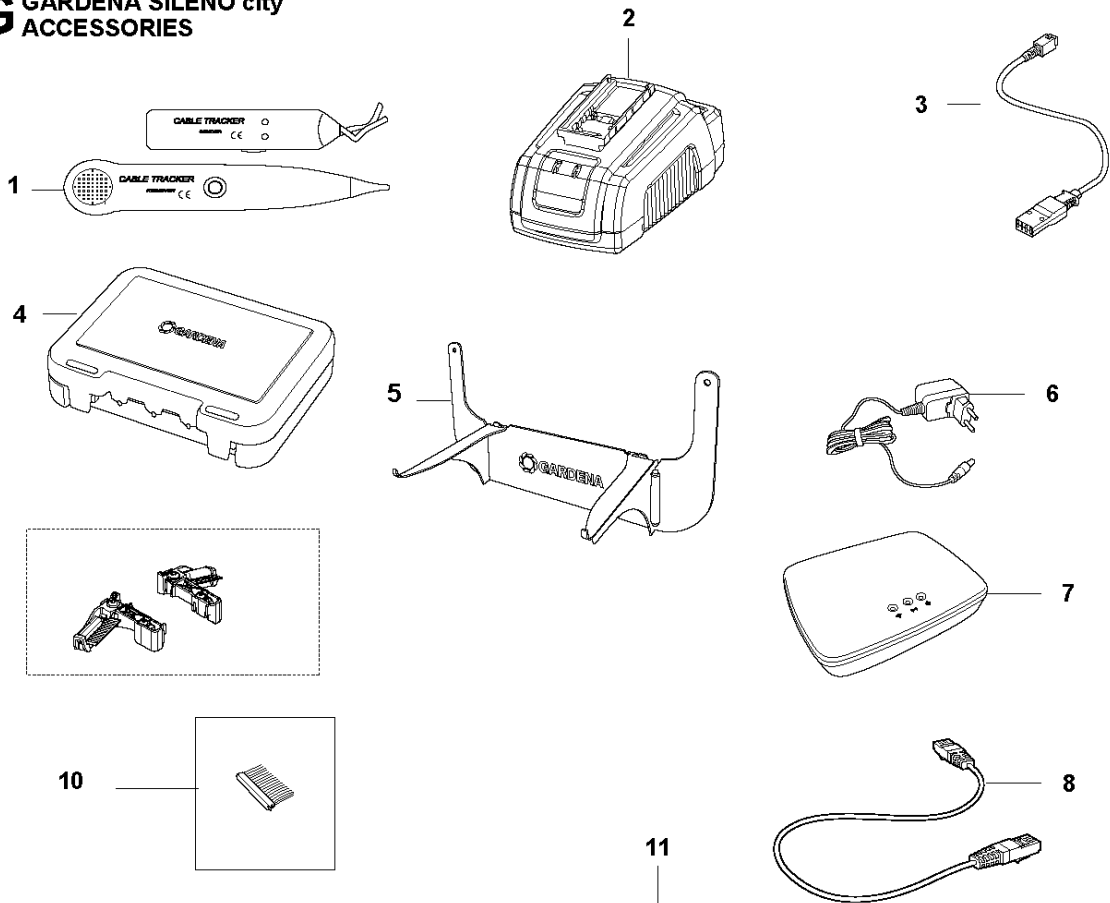

SPARE PARTS LIST

ROBOTIC LAWN MOWERS

SILENO City, 2018-01

G GARDENA SILENO city
ACCESSORIES

ACCESSORIES

SILENO City, 2018-01

Ref	Part No	Description	Remark	QTY	KIT
1	577 60 68-01	TEST EQUIPMENT		1	
2	588 40 84-01	CHARGER		1	
3	588 20 26-01	CABLE ASSY		1	
4	967 10 45-01	CONNECTOR		1	
4	Gardena405620	TBD		1	
5	592 61 66-01	WALL HANGER		1	
5	Gardena404520	TBD		1	
6	589 20 95-01	ADAPTER		1	
7	588 98 66-01	UNIT		1	
8	501 65 70-01	WIRE		1	
9	592 61 58-01	BRUSH KIT		1	
10	593 37 37-01	BRUSH KIT		1	
11	586 80 17-01	HOUSING		1	
12	587 91 63-01	COVER KIT		1	11
13	587 91 64-01	COVER KIT		1	11
14	586 69 44-01	COVER		1	11
15	586 69 46-01	COVER		1	11
16	586 69 42-01	BEAM		1	11
17	586 69 47-01	HANDLE		1	11
18	585 32 41-02	ROD		1	11
19	586 69 48-01	LATCH		1	11
20	585 34 15-01	HINGE PIN		2	11
21	575 54 33-14	SCREW		8	11
22	575 23 86-01	SCREW KIT		1	11
23	580 51 14-01	SPRING		1	11
24	590 87 81-01	SUPPORT		1	
25	967 10 43-01	MAINTENANCE KIT		1	
25	406720	TBD		1	
26	593 21 56-01	FORK		1	

D GARDENA SILENO city
BLADE MOTOR & CUTTING EQUIPMENT

BLADE MOTOR & CUTTING EQUIPMENT

SILENO City, 2018-01

Ref	Part No	Description	Remark	QTY	KIT
1	593 82 14-01	CUTTING SYSTEM		1	2
2	589 35 07-01	GUARD		1	
3	574 45 01-01	SCREW ITPANT		1	
4	589 34 68-01	CUTTING DISC		1	
5	590 50 87-01	SCREW		3	
6	966 80 95-01	BLADE		1	
6	Gardena40872 0	TBD		1	