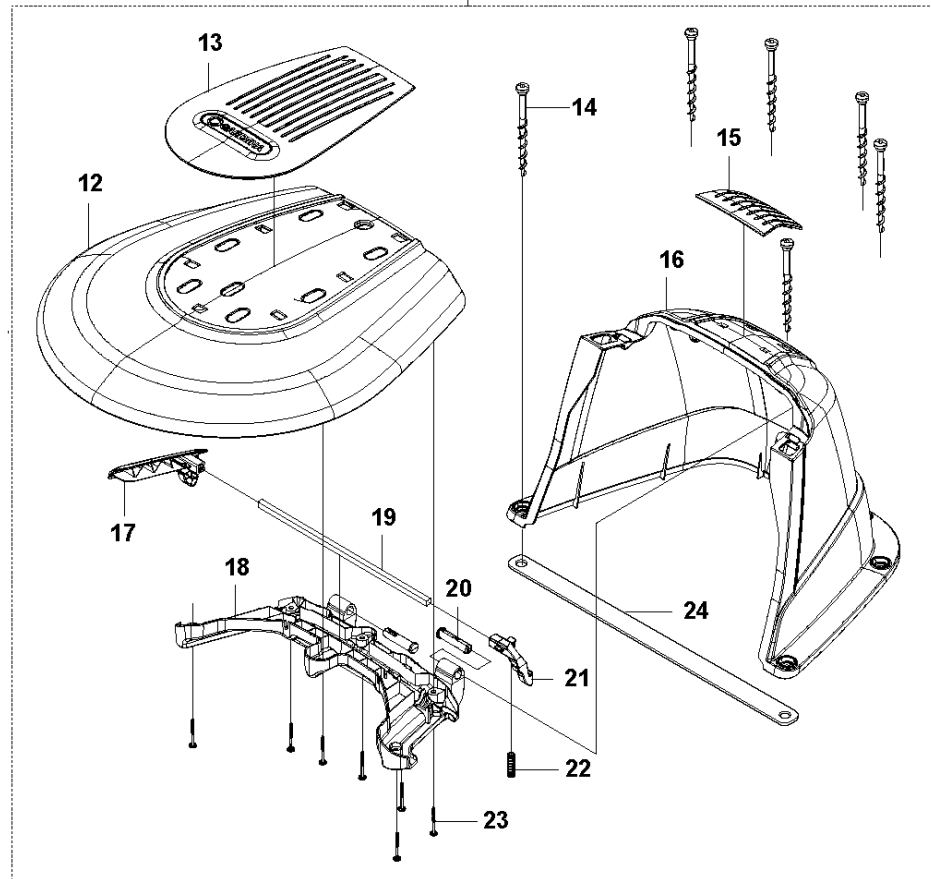

SPARE PARTS LIST

ROBOTIC LAWN MOWERS

SILENO City, 2018-01

G GARDENA SILENO city
ACCESSORIES

ACCESSORIES

SILENO City, 2018-01

Ref	Part No	Description	Remark	QTY	KIT
1	577 60 68-01	TEST EQUIPMENT		1	
2	588 40 84-01	CHARGER		1	
3	588 20 26-01	CABLE ASSY		1	
4	967 10 45-01	CONNECTOR		1	
4	Gardena405620	TBD		1	
5	592 61 66-01	WALL HANGER		1	
5	Gardena404520	TBD		1	
6	589 20 95-01	ADAPTER		1	
7	588 98 66-01	UNIT		1	
8	501 65 70-01	WIRE		1	
9	592 61 58-01	BRUSH KIT		1	
10	593 37 37-01	BRUSH KIT		1	
11	586 80 17-01	HOUSING		1	
12	587 91 63-01	COVER KIT		1	11
13	587 91 64-01	COVER KIT		1	11
14	586 69 44-01	COVER		1	11
15	586 69 46-01	COVER		1	11
16	586 69 42-01	BEAM		1	11
17	586 69 47-01	HANDLE		1	11
18	585 32 41-02	ROD		1	11
19	586 69 48-01	LATCH		1	11
20	585 34 15-01	HINGE PIN		2	11
21	575 54 33-14	SCREW		8	11
22	575 23 86-01	SCREW KIT		1	11
23	580 51 14-01	SPRING		1	11
24	590 87 81-01	SUPPORT		1	
25	967 10 43-01	MAINTENANCE KIT		1	
25	406720	TBD		1	
26	593 21 56-01	FORK		1	

E GARDENA SILENO city
CHARGING STATION

CHARGING STATION

SILENO City, 2018-01

Ref	Part No	Description	Remark	QTY KIT
1	593 31 77-01	CHARGING STATION		1
2	582 78 43-01	PLATE		1

B GARDENA SILENO city
CHASSIS UPPER

CHASSIS UPPER

SILENO City, 2018-01

Ref	Part No	Description	Remark	QTY KIT
1	586 03 89-01	COVER		1
2	583 79 10-01	KEYBOARD		1
3	576 92 15-01	AIR FILTER		1
4	576 24 22-01	SPRING		2
5	591 45 25-01	BUTTON ASSY		1
6	574 45 01-01	SCREW ITXPANT		2
7	574 45 01-01	SCREW ITXPANT		2
8	587 98 65-01	KNOB		1
9	574 45 01-01	SCREW ITXPANT		8
10	582 82 41-02	CHASSIS		1
11	592 91 00-01	PRINTED CIRCUIT ASSY		1
12	590 11 06-01	CABLE ASSY		2
13	588 13 62-03	PRINTED CIRCUIT ASSY		1
14	574 45 01-01	SCREW ITXPANT		2
15	579 70 86-01	WIRING ASSY		1

A GARDENA SILENO city
BODY

COVER

SILENO City, 2018-01

Ref	Part No	Description	Remark	QTY KIT
1	582 82 45-01	COVER		1
2	582 91 65-01	FRAME		1
3	582 84 42-01	HATCH		1
4	593 34 86-01	HATCH		1
5	588 47 02-01	SPRING		2
6	591 44 45-01	BODY ASSY		1