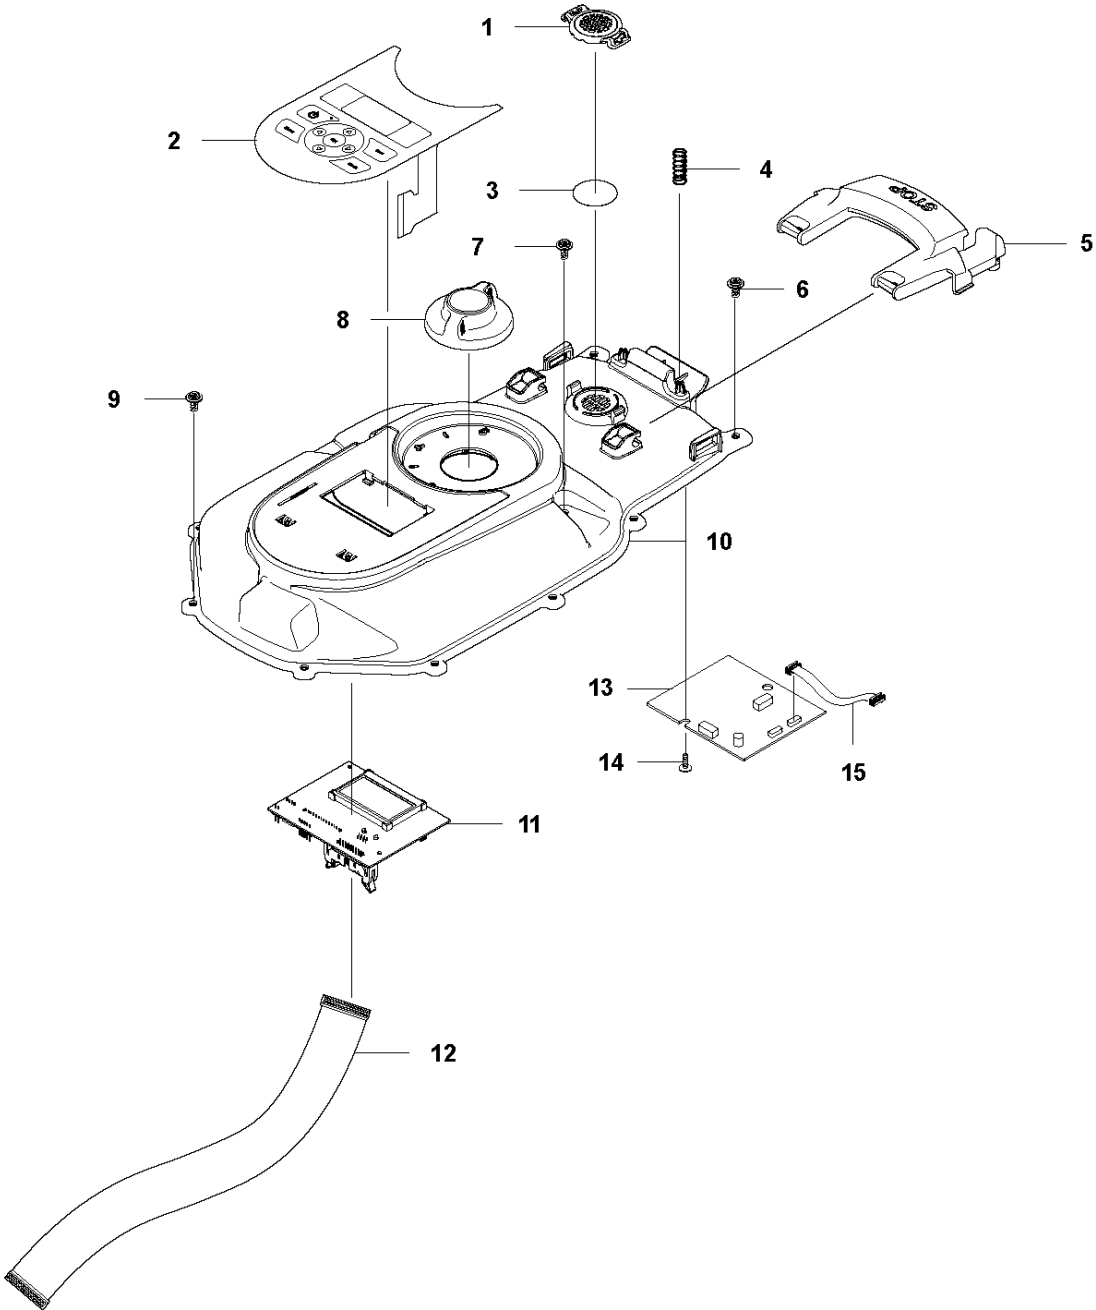

SPARE PARTS LIST

ROBOTIC LAWN MOWERS

SILENO City, 2018-01

G GARDENA SILENO city
ACCESSORIES

ACCESSORIES

SILENO City, 2018-01

Ref	Part No	Description	Remark	QTY	KIT
1	577 60 68-01	TEST EQUIPMENT		1	
2	588 40 84-01	CHARGER		1	
3	588 20 26-01	CABLE ASSY		1	
4	967 10 45-01	CONNECTOR		1	
4	Gardena405620	TBD		1	
5	592 61 66-01	WALL HANGER		1	
5	Gardena404520	TBD		1	
6	589 20 95-01	ADAPTER		1	
7	588 98 66-01	UNIT		1	
8	501 65 70-01	WIRE		1	
9	592 61 58-01	BRUSH KIT		1	
10	593 37 37-01	BRUSH KIT		1	
11	586 80 17-01	HOUSING		1	
12	587 91 63-01	COVER KIT		1	11
13	587 91 64-01	COVER KIT		1	11
14	586 69 44-01	COVER		1	11
15	586 69 46-01	COVER		1	11
16	586 69 42-01	BEAM		1	11
17	586 69 47-01	HANDLE		1	11
18	585 32 41-02	ROD		1	11
19	586 69 48-01	LATCH		1	11
20	585 34 15-01	HINGE PIN		2	11
21	575 54 33-14	SCREW		8	11
22	575 23 86-01	SCREW KIT		1	11
23	580 51 14-01	SPRING		1	11
24	590 87 81-01	SUPPORT		1	
25	967 10 43-01	MAINTENANCE KIT		1	
25	406720	TBD		1	
26	593 21 56-01	FORK		1	

E GARDENA SILENO city
CHARGING STATION

CHARGING STATION

SILENO City, 2018-01

Ref	Part No	Description	Remark	QTY KIT
1	593 31 77-01	CHARGING STATION		1
2	582 78 43-01	PLATE		1

B GARDENA SILENO city
CHASSIS UPPER

CHASSIS UPPER

SILENO City, 2018-01

Ref	Part No	Description	Remark	QTY KIT
1	586 03 89-01	COVER		1
2	583 79 10-01	KEYBOARD		1
3	576 92 15-01	AIR FILTER		1
4	576 24 22-01	SPRING		2
5	591 45 25-01	BUTTON ASSY		1
6	574 45 01-01	SCREW ITXPANT		2
7	574 45 01-01	SCREW ITXPANT		2
8	587 98 65-01	KNOB		1
9	574 45 01-01	SCREW ITXPANT		8
10	582 82 41-02	CHASSIS		1
11	592 91 00-01	PRINTED CIRCUIT ASSY		1
12	590 11 06-01	CABLE ASSY		2
13	588 13 62-03	PRINTED CIRCUIT ASSY		1
14	574 45 01-01	SCREW ITXPANT		2
15	579 70 86-01	WIRING ASSY		1