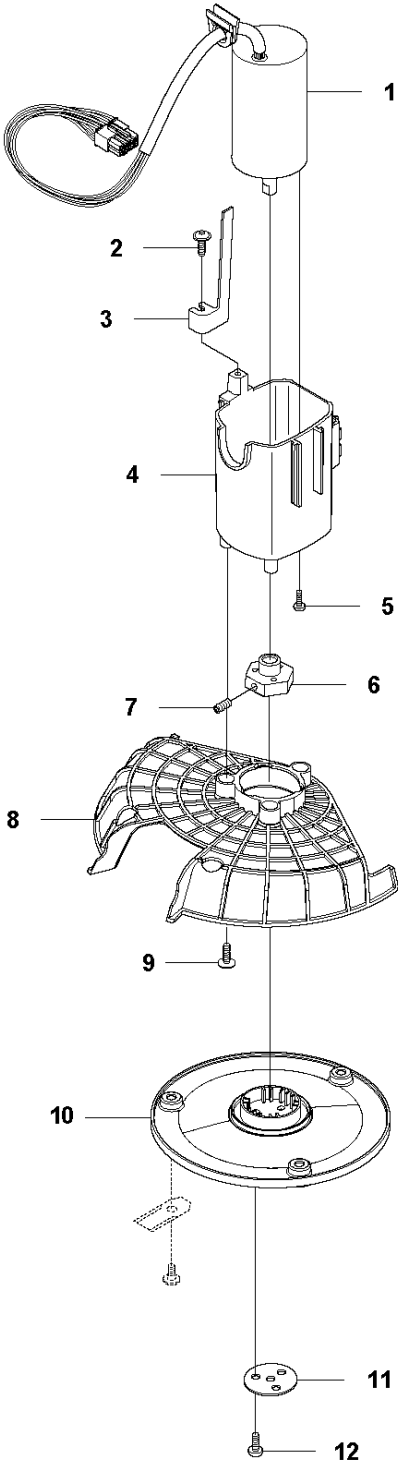

D GARDENA R70Li/R80Li
BLADE MOTOR & CUTTING EQUIPMENT

BLADE MOTOR & CUTTING EQUIPMENT

R70Li, 2018-

Ref	Part No	Description	Remark	QTY KIT
1	584 98 93-02	MOTOR	Cutting Motor	1
2	575 54 33-10	SCREW	Screw, Grey (10 mm)	1
3	574 50 35-01	HEIGHT INDICATOR	Height Indicator	1
4	581 02 03-01	MOTOR HOUSING	Motor Housing	1
5	588 22 22-01	SCREW ITPANM	Screw M4x12	3
6	574 37 35-01	HUB	Hub, Cutting Motor	1
7	576 21 35-01	SCREW IHSETM	Stop Screw	1
8	579 75 83-01	GUARD	Guard, Cutting Disc	1
9	575 54 33-14	SCREW	Screw, Grey (14 mm)	3
10	574 48 71-01	CUTTING DISC	Cutting Disc	1
11	577 09 32-01	WASHER	Washer	1
12	588 22 22-01	SCREW ITPANM	Screw	3