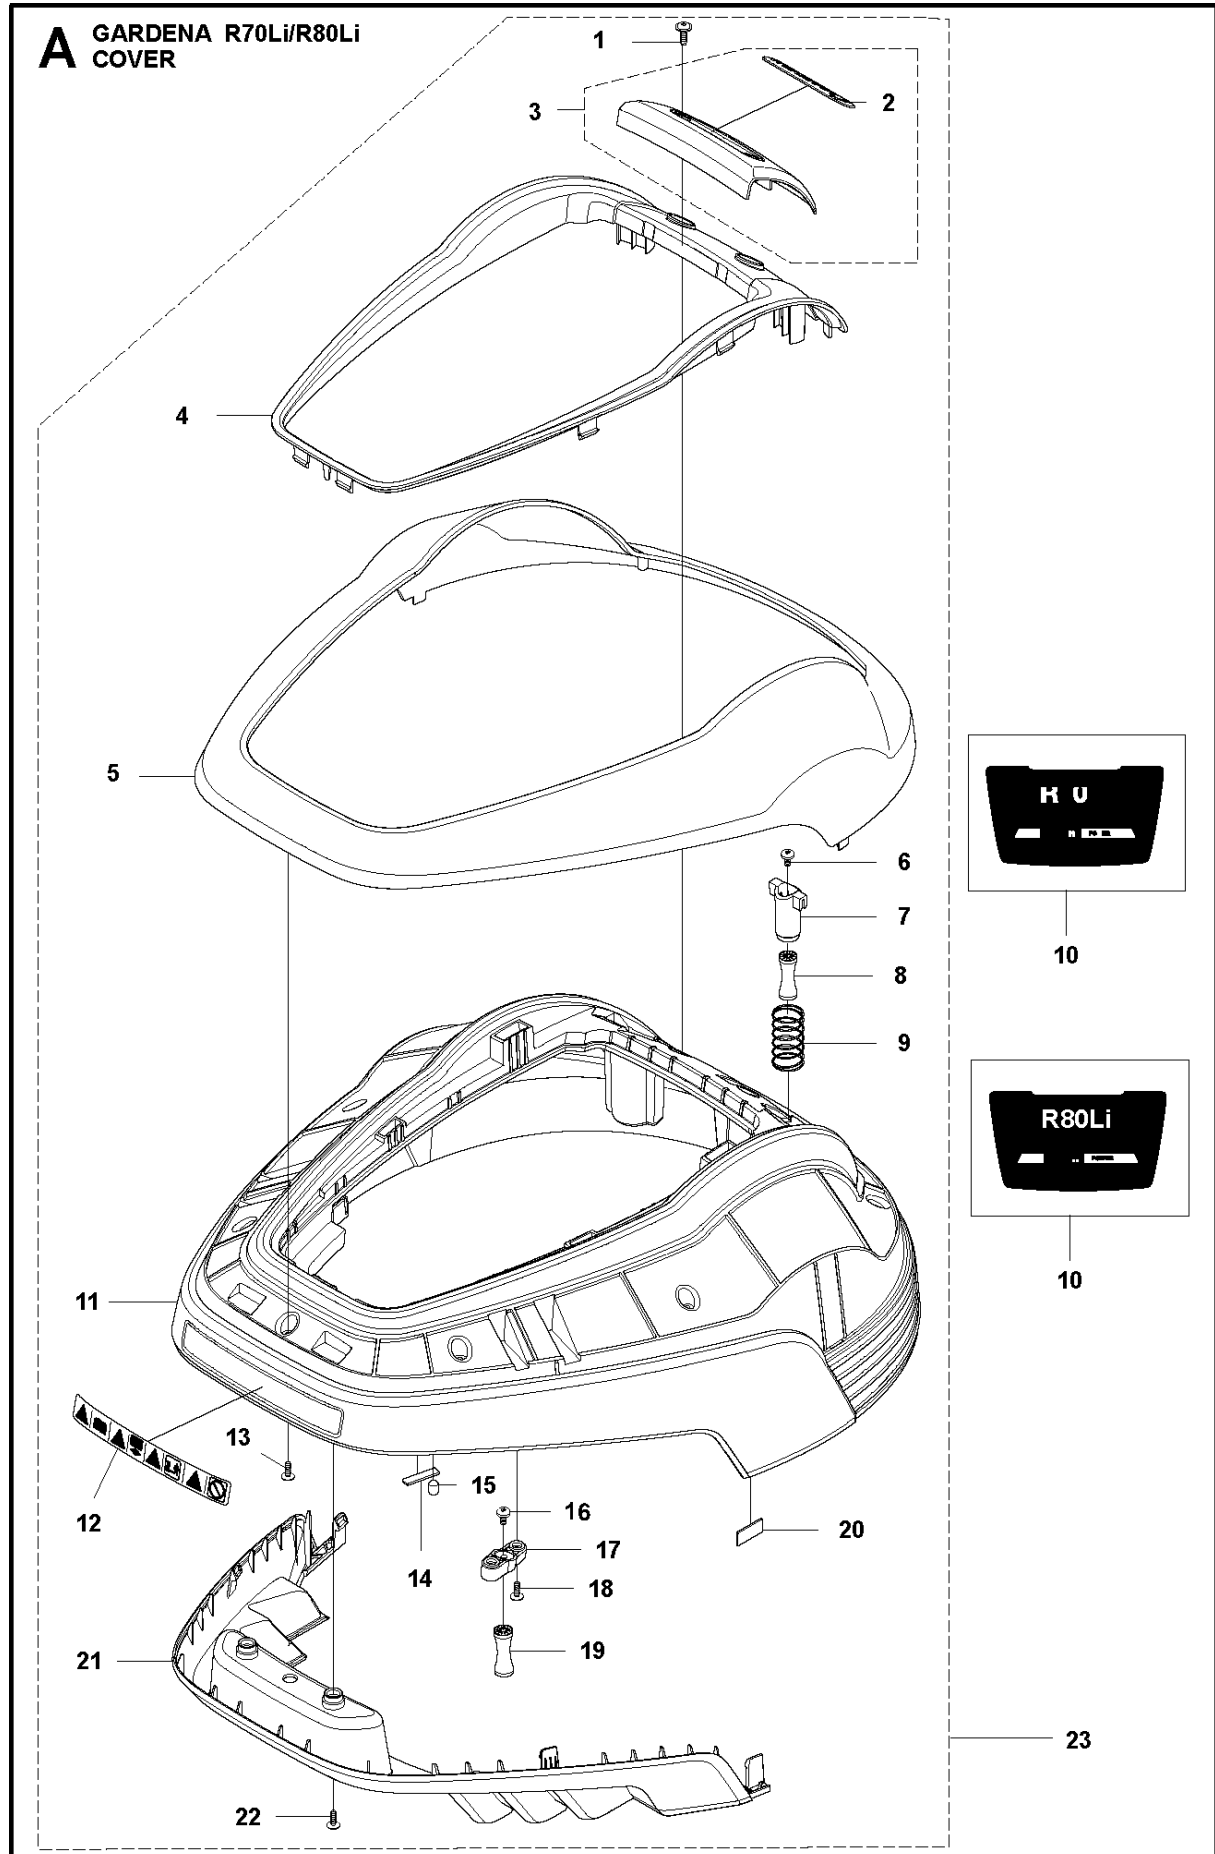

SPARE PARTS LIST

ROBOTIC LAWN MOWERS

R70Li, 2018-

COVER

R70Li, 2018-

Ref	Part No	Description	Remark	QTY KIT
1	575 54 33-14	SCREW	Screw, Grey (14 mm)	2
2	510 31 03-01	LOGOTYPE	Decal, Gardena Logotype	1
3	579 39 21-05	PLATE KIT	Logo Plate KIT incl. Sticker & Decal	1
4	577 70 76-03	FRAME	Frame	1
5	577 70 73-04	COVER	Cover	1
6	590 74 02-01	SCREW	Screw M5x12	2
7	574 46 90-02	BRACKET	Bracket, Lift Sensor	2
8	574 46 91-02	DAMPER	Rubber Damper	2
9	574 48 51-02	SPRING	Spring, Lift Sensor	2
10	580 92 76-01	LABEL	Decal, R70Li	1
10	587 04 35-02	LABEL	Decal, R80Li	1
11	579 39 17-02	KIT	Main Body	1
12	586 35 97-01	LABEL	Warning Label	1
13	575 54 33-14	SCREW	Screw, Grey (14 mm)	7
14	576 03 01-01	PLATE	Plate, Collision Sensor	1
15	576 18 33-01	MAGNET	Magnet, Collision Sensor	1
16	590 74 02-01	SCREW	Screw M5x12	2
17	575 41 60-02	SUPPORT CLAMP	Support Clamp	2
18	575 54 33-14	SCREW	Screw, Grey (14 mm)	4
19	574 46 91-02	DAMPER	Rubber Damper	2
20	576 18 32-01	MAGNET	Magnet, Lift Sensor	1
21	577 70 65-02	BUMPER	Bumper, Rear	1
22	575 54 33-14	SCREW	Screw, Grey (14 mm)	2
23	577 95 53-12	BODY SYSTEM	Cover KIT, Complete excl. Model Decal	1