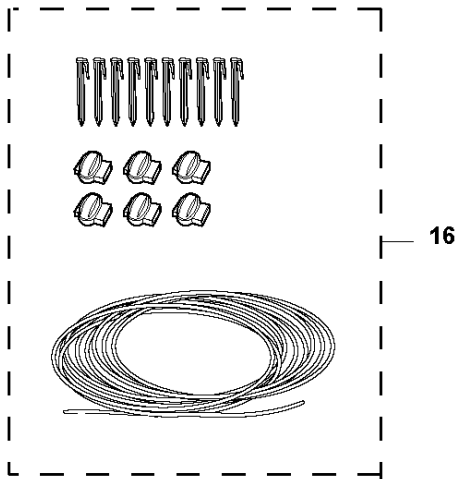

F GARDENA R70Li/R80Li
INSTALLATION ACCESSORIES

Ref	Part No	Description	Remark	QTY KIT
1	593 16 36-01	POWER UNIT	Power Supply Unit, EU	1
2	584 86 26-02	POWER UNIT	Power Supply Unit, UK	1
2	584 86 26-03	POWER UNIT	Power Supply Unit, CH	1
2	584 86 26-04	POWER UNIT	Power Supply Unit, CA	1
2	584 86 26-05	POWER UNIT	Power Supply Unit, AU-NZ	1
3	579 82 51-01	CABLE ASSY	Low Voltage Cable (20 m)	1
3	579 82 51-02	CABLE ASSY	Low Voltage Cable (10 m)	1
3	579 82 51-03	CABLE ASSY	Low Voltage Cable (3 m)	1
4	966 80 98-01	STAPLE	Staples (100 pcs), Gardena Blister Pack	1
4	Gardena409020	TBD	Staples (100 pcs), Gardena Blister Pack	1
5	575 23 86-02	SCREW KIT	Anchor Screw (3 pcs) incl. Allen Key	1
6	967 10 48-01	WIRE	Loop Wire 50 m, Gardena Blister Pack	1
6	Gardena405820	TBD	Loop Wire 50 m, Gardena Blister Pack	1
6	966 80 96-01	WIRE	Loop Wire (150 m), Gardena Blister Pack	1
6	Gardena408820	TBD	Loop Wire (150 m), Gardena Blister Pack	1
7	966 80 95-01	BLADE	Blades (9 pcs), Gardena Blister Pack	1
7	Gardena408720	TBD	Blades (9 pcs), Gardena Blister Pack	1
7	577 60 65-05	BLADE SET	Long Life - Safety Blade, 45 pcs	1
7	577 60 66-04	BLADE SET	Long Life - Safety Blade, 300 pcs	1
8	535 12 90-01	CONNECTOR	Loop Wire Connector (1pcs)	1
9	501 98 02-01	COUPLER	Coupler (1pcs)	1
9	501 98 02-02	COUPLER	Coupler KIT (50pcs)	1
10	966 80 97-01	COUPLER	2 Connectors+6 Couplers, Gardena Blister Pack	1
10	Gardena408920	TBD	2 Connectors+6 Couplers, Gardena Blister Pack	1
10	579 04 81-01	ACCESSORY BAG	5 Connectors+5 Couplers	1
11	586 27 79-01	STICKER	Sticker, Cable Markers (10 pcs)	1
12	502 40 53-01	LABEL	Label, Anti-Theft	1
13	578 90 91-05	DVD	Installation DVD, Gardena	1
14	115844301	TBD	Operator's Manual, Swedish	1
14	115844306	TBD	Operator's Manual, Danish	1
14	115844311	TBD	Operator's Manual, Finnish	1
14	115844321	TBD	Operator's Manual, Norwegian	1
14	115844326	TBD	Operator's Manual, English	1
14	115844331	TBD	Operator's Manual, French	1
14	115844336	TBD	Operator's Manual, Dutch	1
14	115844341	TBD	Operator's Manual, Italian	1
14	115844346	TBD	Operator's Manual, Spanish	1
14	115844351	TBD	Operator's Manual, German	1
14	115844358	TBD	Operator's Manual, Hungarian	1
14	115844359	TBD	Operator's Manual, Portuguese	1
14	115844361	TBD	Operator's Manual, Polish	1
14	115844368	TBD	Operator's Manual, Slovakian	1
14	115844384	TBD	Operator's Manual, Slovenian	1
14	115844390	TBD	Operator's Manual, Czech	1
15	115843701	TBD	Quick Guide, Swedish	1
15	115843706	TBD	Quick Guide, Danish	1