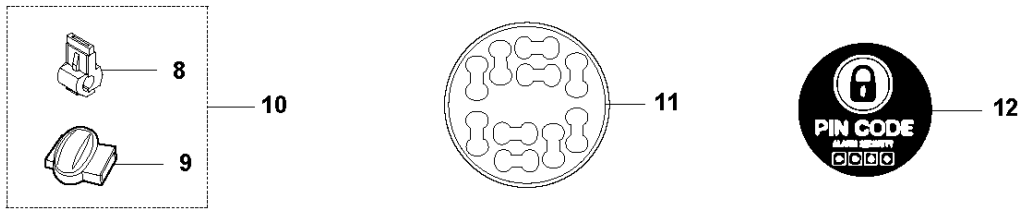

F GARDENA R70Li/R80Li
INSTALLATION ACCESSORIES

Ref	Part No	Description	Remark	QTY KIT
1	593 16 36-01	POWER UNIT	Power Supply Unit, EU	1
2	584 86 26-02	POWER UNIT	Power Supply Unit, UK	1
2	584 86 26-03	POWER UNIT	Power Supply Unit, CH	1
2	584 86 26-04	POWER UNIT	Power Supply Unit, CA	1
2	584 86 26-05	POWER UNIT	Power Supply Unit, AU-NZ	1
3	579 82 51-01	CABLE ASSY	Low Voltage Cable (20 m)	1
3	579 82 51-02	CABLE ASSY	Low Voltage Cable (10 m)	1
3	579 82 51-03	CABLE ASSY	Low Voltage Cable (3 m)	1
4	966 80 98-01	STAPLE	Staples (100 pcs), Gardena Blister Pack	1
4	Gardena409020	TBD	Staples (100 pcs), Gardena Blister Pack	1
5	575 23 86-02	SCREW KIT	Anchor Screw (3 pcs) incl. Allen Key	1
6	967 10 48-01	WIRE	Loop Wire 50 m, Gardena Blister Pack	1
6	Gardena405820	TBD	Loop Wire 50 m, Gardena Blister Pack	1
6	966 80 96-01	WIRE	Loop Wire (150 m), Gardena Blister Pack	1
6	Gardena408820	TBD	Loop Wire (150 m), Gardena Blister Pack	1
7	966 80 95-01	BLADE	Blades (9 pcs), Gardena Blister Pack	1
7	Gardena408720	TBD	Blades (9 pcs), Gardena Blister Pack	1
7	577 60 65-05	BLADE SET	Long Life - Safety Blade, 45 pcs	1
7	577 60 66-04	BLADE SET	Long Life - Safety Blade, 300 pcs	1
8	535 12 90-01	CONNECTOR	Loop Wire Connector (1pcs)	1
9	501 98 02-01	COUPLER	Coupler (1pcs)	1
9	501 98 02-02	COUPLER	Coupler KIT (50pcs)	1
10	966 80 97-01	COUPLER	2 Connectors+6 Couplers, Gardena Blister Pack	1
10	Gardena408920	TBD	2 Connectors+6 Couplers, Gardena Blister Pack	1
10	579 04 81-01	ACCESSORY BAG	5 Connectors+5 Couplers	1
11	586 27 79-01	STICKER	Sticker, Cable Markers (10 pcs)	1
12	502 40 53-01	LABEL	Label, Anti-Theft	1
13	578 90 91-05	DVD	Installation DVD, Gardena	1
14	115844301	TBD	Operator's Manual, Swedish	1
14	115844306	TBD	Operator's Manual, Danish	1
14	115844311	TBD	Operator's Manual, Finnish	1
14	115844321	TBD	Operator's Manual, Norwegian	1
14	115844326	TBD	Operator's Manual, English	1
14	115844331	TBD	Operator's Manual, French	1
14	115844336	TBD	Operator's Manual, Dutch	1
14	115844341	TBD	Operator's Manual, Italian	1
14	115844346	TBD	Operator's Manual, Spanish	1
14	115844351	TBD	Operator's Manual, German	1
14	115844358	TBD	Operator's Manual, Hungarian	1
14	115844359	TBD	Operator's Manual, Portuguese	1
14	115844361	TBD	Operator's Manual, Polish	1
14	115844368	TBD	Operator's Manual, Slovakian	1
14	115844384	TBD	Operator's Manual, Slovenian	1
14	115844390	TBD	Operator's Manual, Czech	1
15	115843701	TBD	Quick Guide, Swedish	1
15	115843706	TBD	Quick Guide, Danish	1