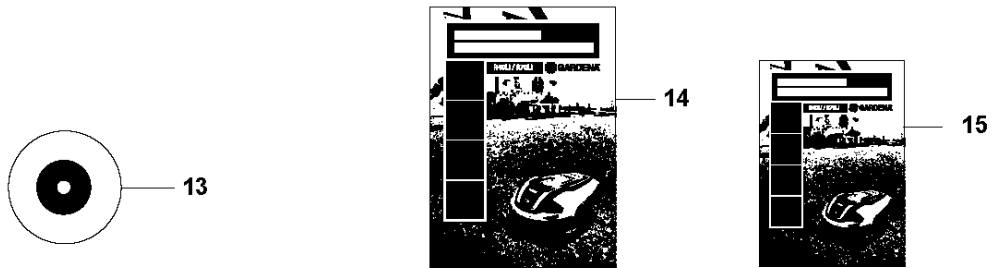

F GARDENA R70Li/R80Li
INSTALLATION ACCESSORIES

Ref	Part No	Description	Remark	QTY KIT
1	593 16 36-01	POWER UNIT	Power Supply Unit, EU	1
2	584 86 26-02	POWER UNIT	Power Supply Unit, UK	1
2	584 86 26-03	POWER UNIT	Power Supply Unit, CH	1
2	584 86 26-04	POWER UNIT	Power Supply Unit, CA	1
2	584 86 26-05	POWER UNIT	Power Supply Unit, AU-NZ	1
3	579 82 51-01	CABLE ASSY	Low Voltage Cable (20 m)	1
3	579 82 51-02	CABLE ASSY	Low Voltage Cable (10 m)	1
3	579 82 51-03	CABLE ASSY	Low Voltage Cable (3 m)	1
4	966 80 98-01	STAPLE	Staples (100 pcs), Gardena Blister Pack	1
4	Gardena409020	TBD	Staples (100 pcs), Gardena Blister Pack	1
5	575 23 86-02	SCREW KIT	Anchor Screw (3 pcs) incl. Allen Key	1
6	967 10 48-01	WIRE	Loop Wire 50 m, Gardena Blister Pack	1
6	Gardena405820	TBD	Loop Wire 50 m, Gardena Blister Pack	1
6	966 80 96-01	WIRE	Loop Wire (150 m), Gardena Blister Pack	1
6	Gardena408820	TBD	Loop Wire (150 m), Gardena Blister Pack	1
7	966 80 95-01	BLADE	Blades (9 pcs), Gardena Blister Pack	1
7	Gardena408720	TBD	Blades (9 pcs), Gardena Blister Pack	1
7	577 60 65-05	BLADE SET	Long Life - Safety Blade, 45 pcs	1
7	577 60 66-04	BLADE SET	Long Life - Safety Blade, 300 pcs	1
8	535 12 90-01	CONNECTOR	Loop Wire Connector (1pcs)	1
9	501 98 02-01	COUPLER	Coupler (1pcs)	1
9	501 98 02-02	COUPLER	Coupler KIT (50pcs)	1
10	966 80 97-01	COUPLER	2 Connectors+6 Couplers, Gardena Blister Pack	1
10	Gardena408920	TBD	2 Connectors+6 Couplers, Gardena Blister Pack	1
10	579 04 81-01	ACCESSORY BAG	5 Connectors+5 Couplers	1
11	586 27 79-01	STICKER	Sticker, Cable Markers (10 pcs)	1
12	502 40 53-01	LABEL	Label, Anti-Theft	1
13	578 90 91-05	DVD	Installation DVD, Gardena	1
14	115844301	TBD	Operator's Manual, Swedish	1
14	115844306	TBD	Operator's Manual, Danish	1
14	115844311	TBD	Operator's Manual, Finnish	1
14	115844321	TBD	Operator's Manual, Norwegian	1
14	115844326	TBD	Operator's Manual, English	1
14	115844331	TBD	Operator's Manual, French	1
14	115844336	TBD	Operator's Manual, Dutch	1
14	115844341	TBD	Operator's Manual, Italian	1
14	115844346	TBD	Operator's Manual, Spanish	1
14	115844351	TBD	Operator's Manual, German	1
14	115844358	TBD	Operator's Manual, Hungarian	1
14	115844359	TBD	Operator's Manual, Portuguese	1
14	115844361	TBD	Operator's Manual, Polish	1
14	115844368	TBD	Operator's Manual, Slovakian	1
14	115844384	TBD	Operator's Manual, Slovenian	1
14	115844390	TBD	Operator's Manual, Czech	1
15	115843701	TBD	Quick Guide, Swedish	1
15	115843706	TBD	Quick Guide, Danish	1