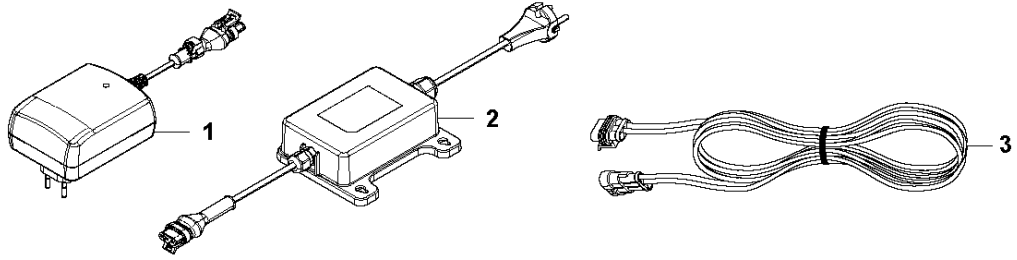

F GARDENA R70Li/R80Li
INSTALLATION ACCESSORIES

Ref	Part No	Description	Remark	QTY KIT
1	593 16 36-01	POWER UNIT	Power Supply Unit, EU	1
2	584 86 26-02	POWER UNIT	Power Supply Unit, UK	1
2	584 86 26-03	POWER UNIT	Power Supply Unit, CH	1
2	584 86 26-04	POWER UNIT	Power Supply Unit, CA	1
2	584 86 26-05	POWER UNIT	Power Supply Unit, AU-NZ	1
3	579 82 51-01	CABLE ASSY	Low Voltage Cable (20 m)	1
3	579 82 51-02	CABLE ASSY	Low Voltage Cable (10 m)	1
3	579 82 51-03	CABLE ASSY	Low Voltage Cable (3 m)	1
4	966 80 98-01	STAPLE	Staples (100 pcs), Gardena Blister Pack	1
4	Gardena409020	TBD	Staples (100 pcs), Gardena Blister Pack	1
5	575 23 86-02	SCREW KIT	Anchor Screw (3 pcs) incl. Allen Key	1
6	967 10 48-01	WIRE	Loop Wire 50 m, Gardena Blister Pack	1
6	Gardena405820	TBD	Loop Wire 50 m, Gardena Blister Pack	1
6	966 80 96-01	WIRE	Loop Wire (150 m), Gardena Blister Pack	1
6	Gardena408820	TBD	Loop Wire (150 m), Gardena Blister Pack	1
7	966 80 95-01	BLADE	Blades (9 pcs), Gardena Blister Pack	1
7	Gardena408720	TBD	Blades (9 pcs), Gardena Blister Pack	1
7	577 60 65-05	BLADE SET	Long Life - Safety Blade, 45 pcs	1
7	577 60 66-04	BLADE SET	Long Life - Safety Blade, 300 pcs	1
8	535 12 90-01	CONNECTOR	Loop Wire Connector (1pcs)	1
9	501 98 02-01	COUPLER	Coupler (1pcs)	1
9	501 98 02-02	COUPLER	Coupler KIT (50pcs)	1
10	966 80 97-01	COUPLER	2 Connectors+6 Couplers, Gardena Blister Pack	1
10	Gardena408920	TBD	2 Connectors+6 Couplers, Gardena Blister Pack	1
10	579 04 81-01	ACCESSORY BAG	5 Connectors+5 Couplers	1
11	586 27 79-01	STICKER	Sticker, Cable Markers (10 pcs)	1
12	502 40 53-01	LABEL	Label, Anti-Theft	1
13	578 90 91-05	DVD	Installation DVD, Gardena	1
14	115844301	TBD	Operator's Manual, Swedish	1
14	115844306	TBD	Operator's Manual, Danish	1
14	115844311	TBD	Operator's Manual, Finnish	1
14	115844321	TBD	Operator's Manual, Norwegian	1
14	115844326	TBD	Operator's Manual, English	1
14	115844331	TBD	Operator's Manual, French	1
14	115844336	TBD	Operator's Manual, Dutch	1
14	115844341	TBD	Operator's Manual, Italian	1
14	115844346	TBD	Operator's Manual, Spanish	1
14	115844351	TBD	Operator's Manual, German	1
14	115844358	TBD	Operator's Manual, Hungarian	1
14	115844359	TBD	Operator's Manual, Portuguese	1
14	115844361	TBD	Operator's Manual, Polish	1
14	115844368	TBD	Operator's Manual, Slovakian	1
14	115844384	TBD	Operator's Manual, Slovenian	1
14	115844390	TBD	Operator's Manual, Czech	1
15	115843701	TBD	Quick Guide, Swedish	1
15	115843706	TBD	Quick Guide, Danish	1