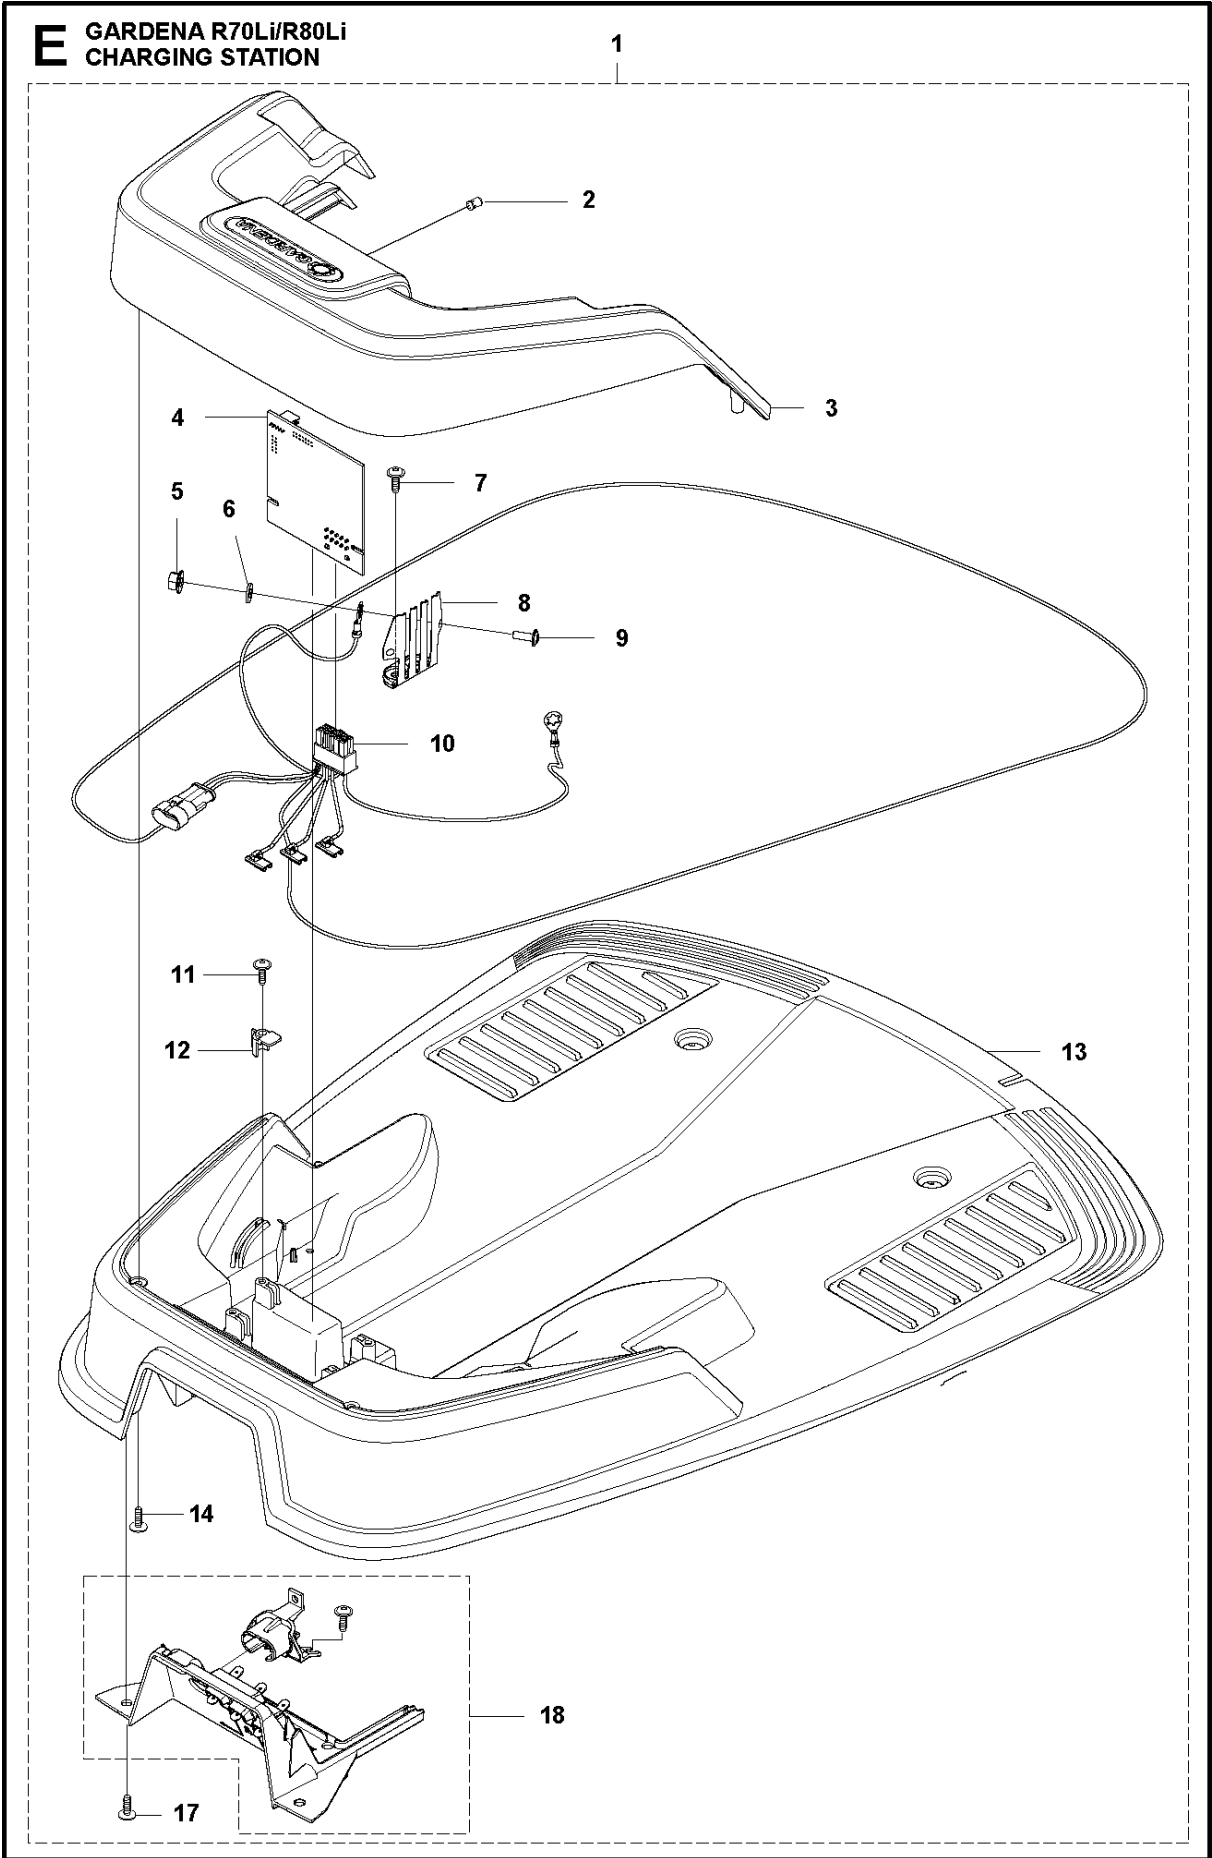

CHARGING STATION

R70Li, 2018-

Ref	Part No	Description	Remark	QTY KIT
1	577 97 23-15	CHARGING STATION	Charging Station, Gardena	1
2	535 12 87-02	DIODE LENS	Diode Lens	1
3	584 61 83-02	CHARGING STATION	Charging Station Cover, Gardena	1
4	582 87 62-01	PRINTED CIRCUIT ASSY	Circuit Board, Charging Station	1
5	588 22 21-01	HEXAGON NUT FLANGE	Nut Flange	2
6	535 08 74-01	WASHER	Washer	2
7	575 54 33-14	SCREW	Screw, Grey (14 mm)	2
8	587 12 51-01	CONTACT	Contacts, Charging Station	2
9	588 22 22-01	SCREW ITXPANM	Screw	2
10	582 38 10-01	CABLE ASSY	Loom, Charging Station	1
11	575 54 33-14	SCREW	Screw, Grey (14 mm)	2
12	535 12 79-01	BRACKET	Bracket	2
13	581 55 19-03	CHARGING STATION	Charging Station Base Plate	1
14	575 54 33-14	SCREW	Screw, Grey (14 mm)	4
17	575 54 33-14	SCREW	Screw, Grey (14 mm)	4
18	590 89 62-01	PANEL ASSY	Guide Cover, Charging Station	1