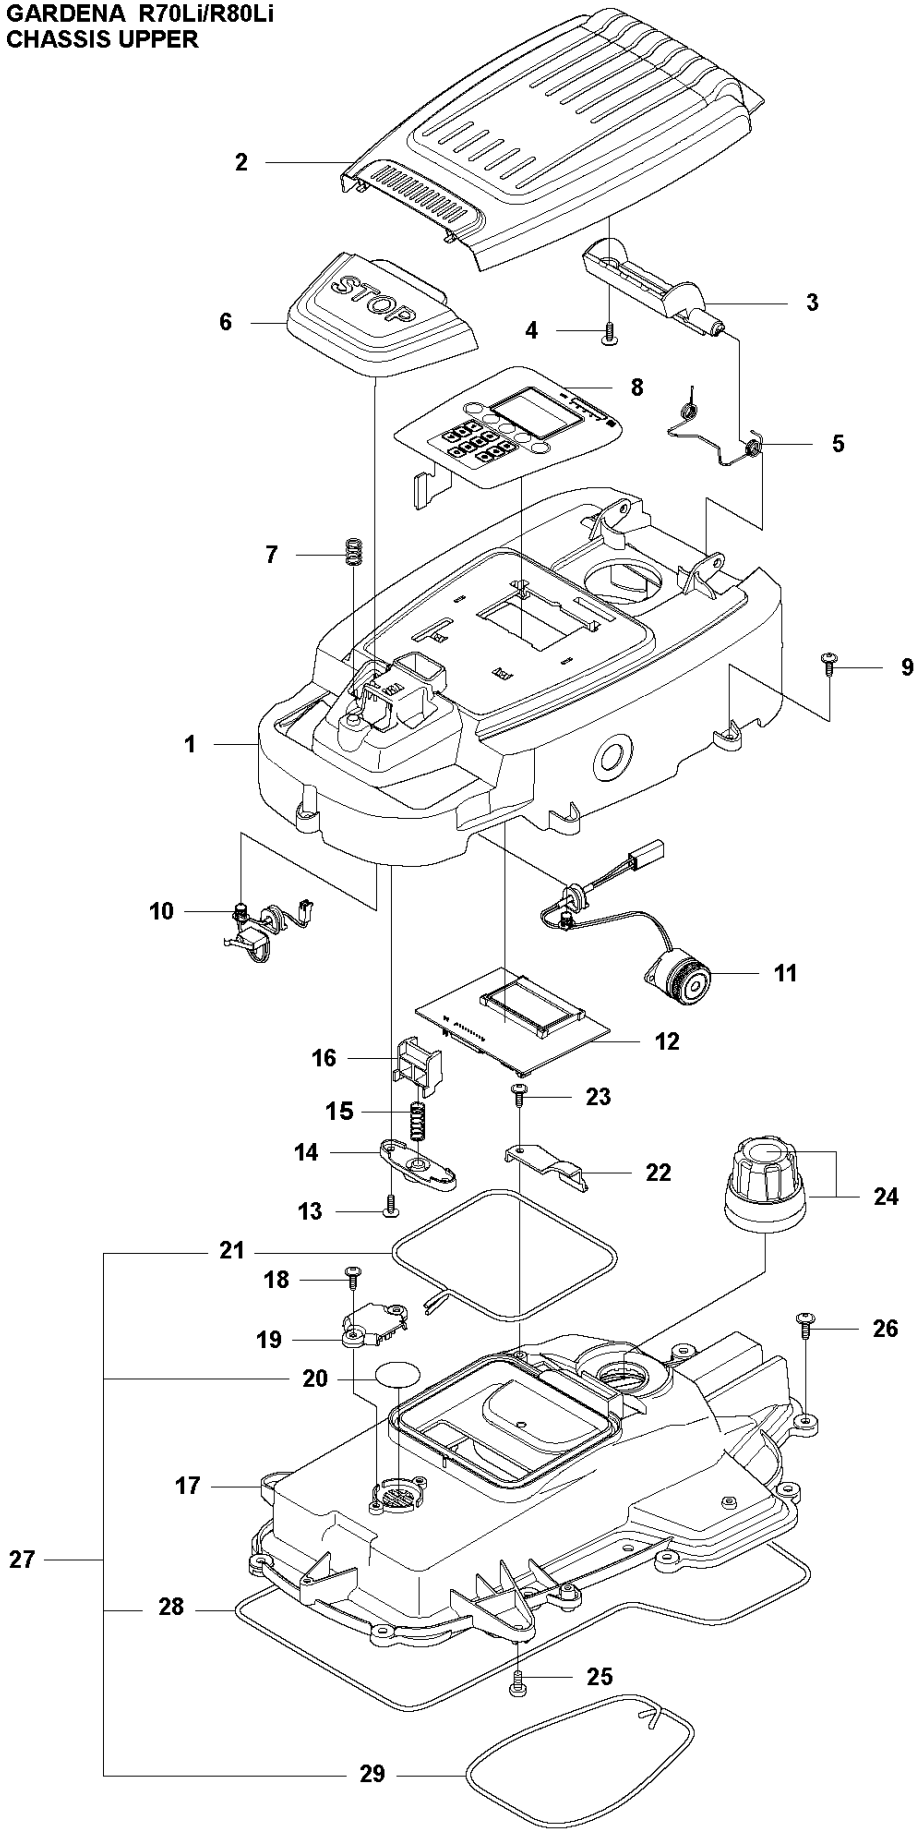

B GARDENA R70Li/R80Li
CHASSIS UPPER

CHASSIS UPPER

R70Li, 2018-

Ref	Part No	Description	Remark	QTY KIT
1	579 39 19-02	COVER KIT	Display Cover KIT incl. Sealing & Keyboard	1
2	577 70 72-03	COVER	Cover, Height Adjustment	1
3	577 70 78-01	HINGE	Hinge, Height Adjustment Lid	1
4	575 54 33-14	SCREW	Screw, Grey (14 mm)	2
5	578 44 52-01	SPRING	Spring, Height Adjustment Lid	1
6	577 70 66-01	BUTTON	Stop Button	1
7	574 48 70-01	SPRING	Spring, Stop Button	1
8	586 94 56-02	KEYBOARD	Keyboard	1
9	575 54 33-14	SCREW	Screw, Grey (14 mm)	5
10	574 48 03-01	SWITCH	Micro Switch, Stop Button	1
11	574 47 59-01	BUZZER	Buzzer, Display Cover	1
12	588 44 19-01	PRINTED CIRCUIT ASSY	Display/MMI, Circuit Board	1
13	575 54 33-14	SCREW	Screw, Grey (14 mm)	2
14	575 41 58-01	SPRING HOLDER	Spring Holder, Stop Button	1
15	576 24 22-01	SPRING	Spring Lock, Stop Button	1
16	575 40 90-01	LOCK	Lock, Stop Button	1
17	577 75 29-02	KIT	Chassis Upper KIT incl. Sealing & Air Filter	1
18	575 54 33-14	SCREW	Screw, Grey (14 mm)	2
19	576 69 70-01	COVER	Cover, Air Filter	1
20	577 75 37-01	KIT	Air Filter KIT (10 pcs)	1
21	574 87 47-04	SEALING STRIP	Sealing Strip (1 pcs, 4 mm)	1
22	576 05 39-01	COVER	Cover, Height Indicator	1
23	575 54 33-14	SCREW	Screw, Grey (14 mm)	1
24	579 39 22-01	KIT	Knob, height adjustment KIT incl. Knob & Sticker	1
25	590 74 02-01	SCREW	Screw	2
26	574 45 01-01	SCREW ITXPANT	Screw	10
27	588 40 70-01	SEAL KIT	Seal KIT incl. Sealing Strip Chassis (1 pcs), Sealing Strip Short (2 pcs), Air Filter (1 pcs)	1
28	574 87 47-03	SEALING STRIP	Sealing Strip, Chassis (1 pcs, 4 mm)	1
29	574 87 47-04	SEALING STRIP	Sealing Strip (1 pcs, 4 mm)	1