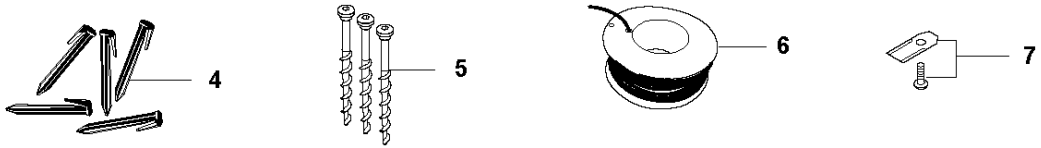

F GARDENA R70Li/R80Li
INSTALLATION ACCESSORIES

Ref	Part No	Description	Remark	QTY KIT
1	593 16 36-01	POWER UNIT	Power Supply Unit, EU	1
2	584 86 26-02	POWER UNIT	Power Supply Unit, UK	1
2	584 86 26-03	POWER UNIT	Power Supply Unit, CH	1
2	584 86 26-04	POWER UNIT	Power Supply Unit, CA	1
2	584 86 26-05	POWER UNIT	Power Supply Unit, AU-NZ	1
3	579 82 51-01	CABLE ASSY	Low Voltage Cable (20 m)	1
3	579 82 51-02	CABLE ASSY	Low Voltage Cable (10 m)	1
3	579 82 51-03	CABLE ASSY	Low Voltage Cable (3 m)	1
4	966 80 98-01	STAPLE	Staples (100 pcs), Gardena Blister Pack	1
4	Gardena409020	TBD	Staples (100 pcs), Gardena Blister Pack	1
5	575 23 86-02	SCREW KIT	Anchor Screw (3 pcs) incl. Allen Key	1
6	967 10 48-01	WIRE	Loop Wire 50 m, Gardena Blister Pack	1
6	Gardena405820	TBD	Loop Wire 50 m, Gardena Blister Pack	1
6	966 80 96-01	WIRE	Loop Wire (150 m), Gardena Blister Pack	1
6	Gardena408820	TBD	Loop Wire (150 m), Gardena Blister Pack	1
7	966 80 95-01	BLADE	Blades (9 pcs), Gardena Blister Pack	1
7	Gardena408720	TBD	Blades (9 pcs), Gardena Blister Pack	1
7	577 60 65-05	BLADE SET	Long Life - Safety Blade, 45 pcs	1
7	577 60 66-04	BLADE SET	Long Life - Safety Blade, 300 pcs	1
8	535 12 90-01	CONNECTOR	Loop Wire Connector (1pcs)	1
9	501 98 02-01	COUPLER	Coupler (1pcs)	1
9	501 98 02-02	COUPLER	Coupler KIT (50pcs)	1
10	966 80 97-01	COUPLER	2 Connectors+6 Couplers, Gardena Blister Pack	1
10	Gardena408920	TBD	2 Connectors+6 Couplers, Gardena Blister Pack	1
10	579 04 81-01	ACCESSORY BAG	5 Connectors+5 Couplers	1
11	586 27 79-01	STICKER	Sticker, Cable Markers (10 pcs)	1
12	502 40 53-01	LABEL	Label, Anti-Theft	1
13	578 90 91-05	DVD	Installation DVD, Gardena	1
14	115844301	TBD	Operator's Manual, Swedish	1
14	115844306	TBD	Operator's Manual, Danish	1
14	115844311	TBD	Operator's Manual, Finnish	1
14	115844321	TBD	Operator's Manual, Norwegian	1
14	115844326	TBD	Operator's Manual, English	1
14	115844331	TBD	Operator's Manual, French	1
14	115844336	TBD	Operator's Manual, Dutch	1
14	115844341	TBD	Operator's Manual, Italian	1
14	115844346	TBD	Operator's Manual, Spanish	1
14	115844351	TBD	Operator's Manual, German	1
14	115844358	TBD	Operator's Manual, Hungarian	1
14	115844359	TBD	Operator's Manual, Portuguese	1
14	115844361	TBD	Operator's Manual, Polish	1
14	115844368	TBD	Operator's Manual, Slovakian	1
14	115844384	TBD	Operator's Manual, Slovenian	1
14	115844390	TBD	Operator's Manual, Czech	1
15	115843701	TBD	Quick Guide, Swedish	1
15	115843706	TBD	Quick Guide, Danish	1