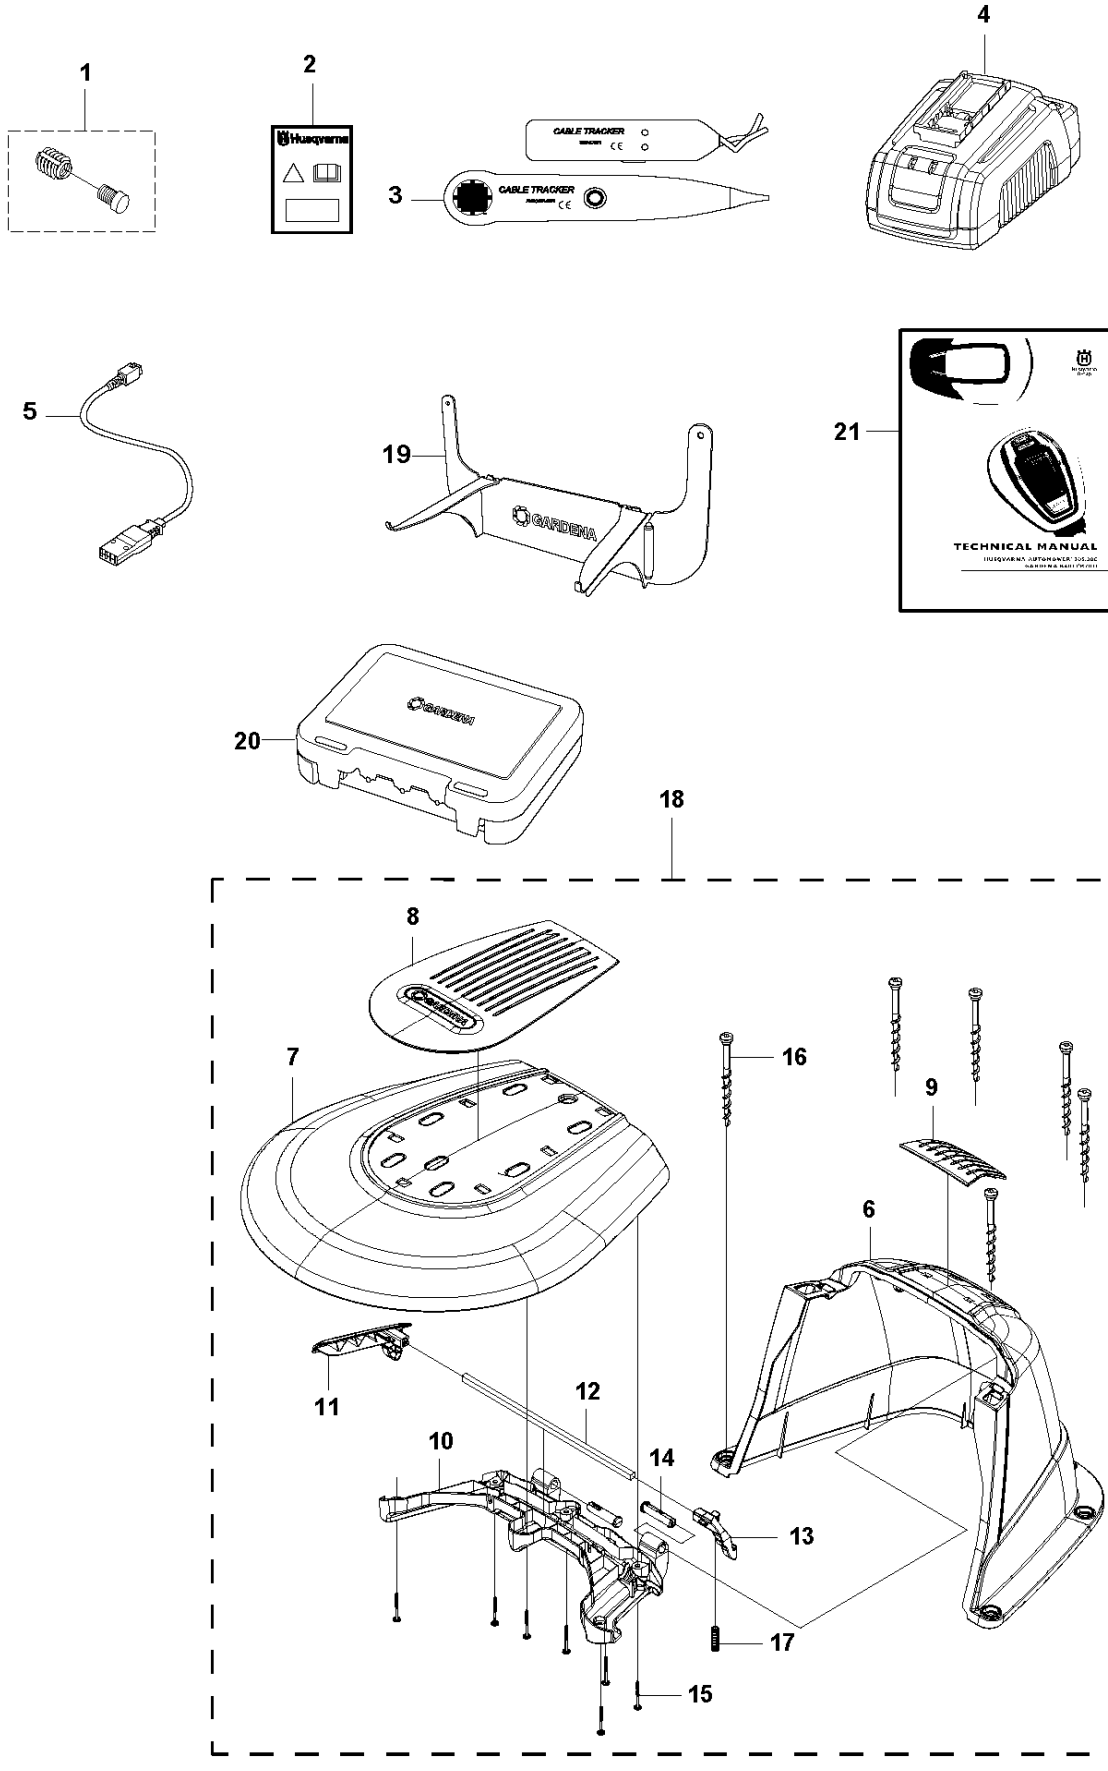

G GARDENA R70/80Li
ACCESSORIES

ACCESSORIES

R70Li, 2018-

Ref	Part No	Description	Remark	QTY KIT
1	581 16 57-01	THREAD INSERT	Metal Insert Repair KIT (4 pcs)	1
2	580 68 95-02	LABEL	Warranty Seal 1pcs	1
3	577 60 68-01	TEST EQUIPMENT	Loop Wire Interruption Detector	1
4	588 40 84-01	CHARGER	Quick Charger with Battery Test	1
5	588 20 26-01	CABLE ASSY	Cable Quick Charger	1
6	587 91 63-01	COVER KIT	Cover KIT Base	1
7	587 91 64-01	COVER KIT	Cover KIT Lid	1
8	586 69 44-01	COVER	Cover Front Insert	1
9	586 69 46-01	COVER	Cover Rear Insert	1
10	586 69 42-01	BEAM	Beam Hinge	1
11	586 69 47-01	HANDLE	Handle Left	1
12	585 32 41-02	ROD	Steel Rod	1
13	586 69 48-01	LATCH	Latch Right	1
14	585 34 15-01	HINGE PIN	Hinge Pin	2
15	575 54 33-14	SCREW	Screw	8
16	575 23 86-01	SCREW KIT	Screw KIT	1
17	580 51 14-01	SPRING	Spring Cap	1
18	586 80 17-02	HOUSING	Gardena Housing	1
19	967 10 46-01	WALL HANGER	WALL HANGER	1
19	Gardena404220	TBD	WALL HANGER	1
20	967 10 45-01	CONNECTOR	Cable Connector Protection	1
20	Gardena405620	TBD	Cable Connector Protection	1
21	115 44 50-01	WORKSHOP MANUAL	TECHNICAL MANUAL, Swedish	1
21	115 44 50-06	WORKSHOP MANUAL	TECHNICAL MANUAL, Danish	1
21	115 44 50-11	WORKSHOP MANUAL	TECHNICAL MANUAL, Finnish	1
21	115 44 50-21	WORKSHOP MANUAL	TECHNICAL MANUAL, Norwegian	1
21	115 44 50-26	WORKSHOP MANUAL	TECHNICAL MANUAL, English	1
21	115 44 50-31	WORKSHOP MANUAL	TECHNICAL MANUAL, French	1
21	115 44 50-36	WORKSHOP MANUAL	TECHNICAL MANUAL, Dutch	1
21	115 44 50-41	WORKSHOP MANUAL	TECHNICAL MANUAL, Italian	1
21	115 44 50-46	WORKSHOP MANUAL	TECHNICAL MANUAL, Spanish	1
21	115 44 50-51	WORKSHOP MANUAL	TECHNICAL MANUAL, German	1
21	115 44 50-56	WORKSHOP MANUAL	TECHNICAL MANUAL, Russian	1
21	115 44 50-58	WORKSHOP MANUAL	TECHNICAL MANUAL, Hungarian	1
21	115 44 50-61	WORKSHOP MANUAL	TECHNICAL MANUAL, Polish	1
21	115 44 50-62	WORKSHOP MANUAL	TECHNICAL MANUAL, Romanian	1
21	115 44 50-63	WORKSHOP MANUAL	TECHNICAL MANUAL, Estonian	1
21	115 44 50-64	WORKSHOP MANUAL	TECHNICAL MANUAL, Latvian	1
21	115 44 50-65	WORKSHOP MANUAL	TECHNICAL MANUAL, Lithuanian	1
21	115 44 50-71	WORKSHOP MANUAL	TECHNICAL MANUAL, Greek	1
21	115 44 50-76	WORKSHOP MANUAL	TECHNICAL MANUAL, Turkish	1
21	115 44 50-81	WORKSHOP MANUAL	TECHNICAL MANUAL, Croatian	1
21	115 44 50-90	WORKSHOP MANUAL	TECHNICAL MANUAL, Czech	1