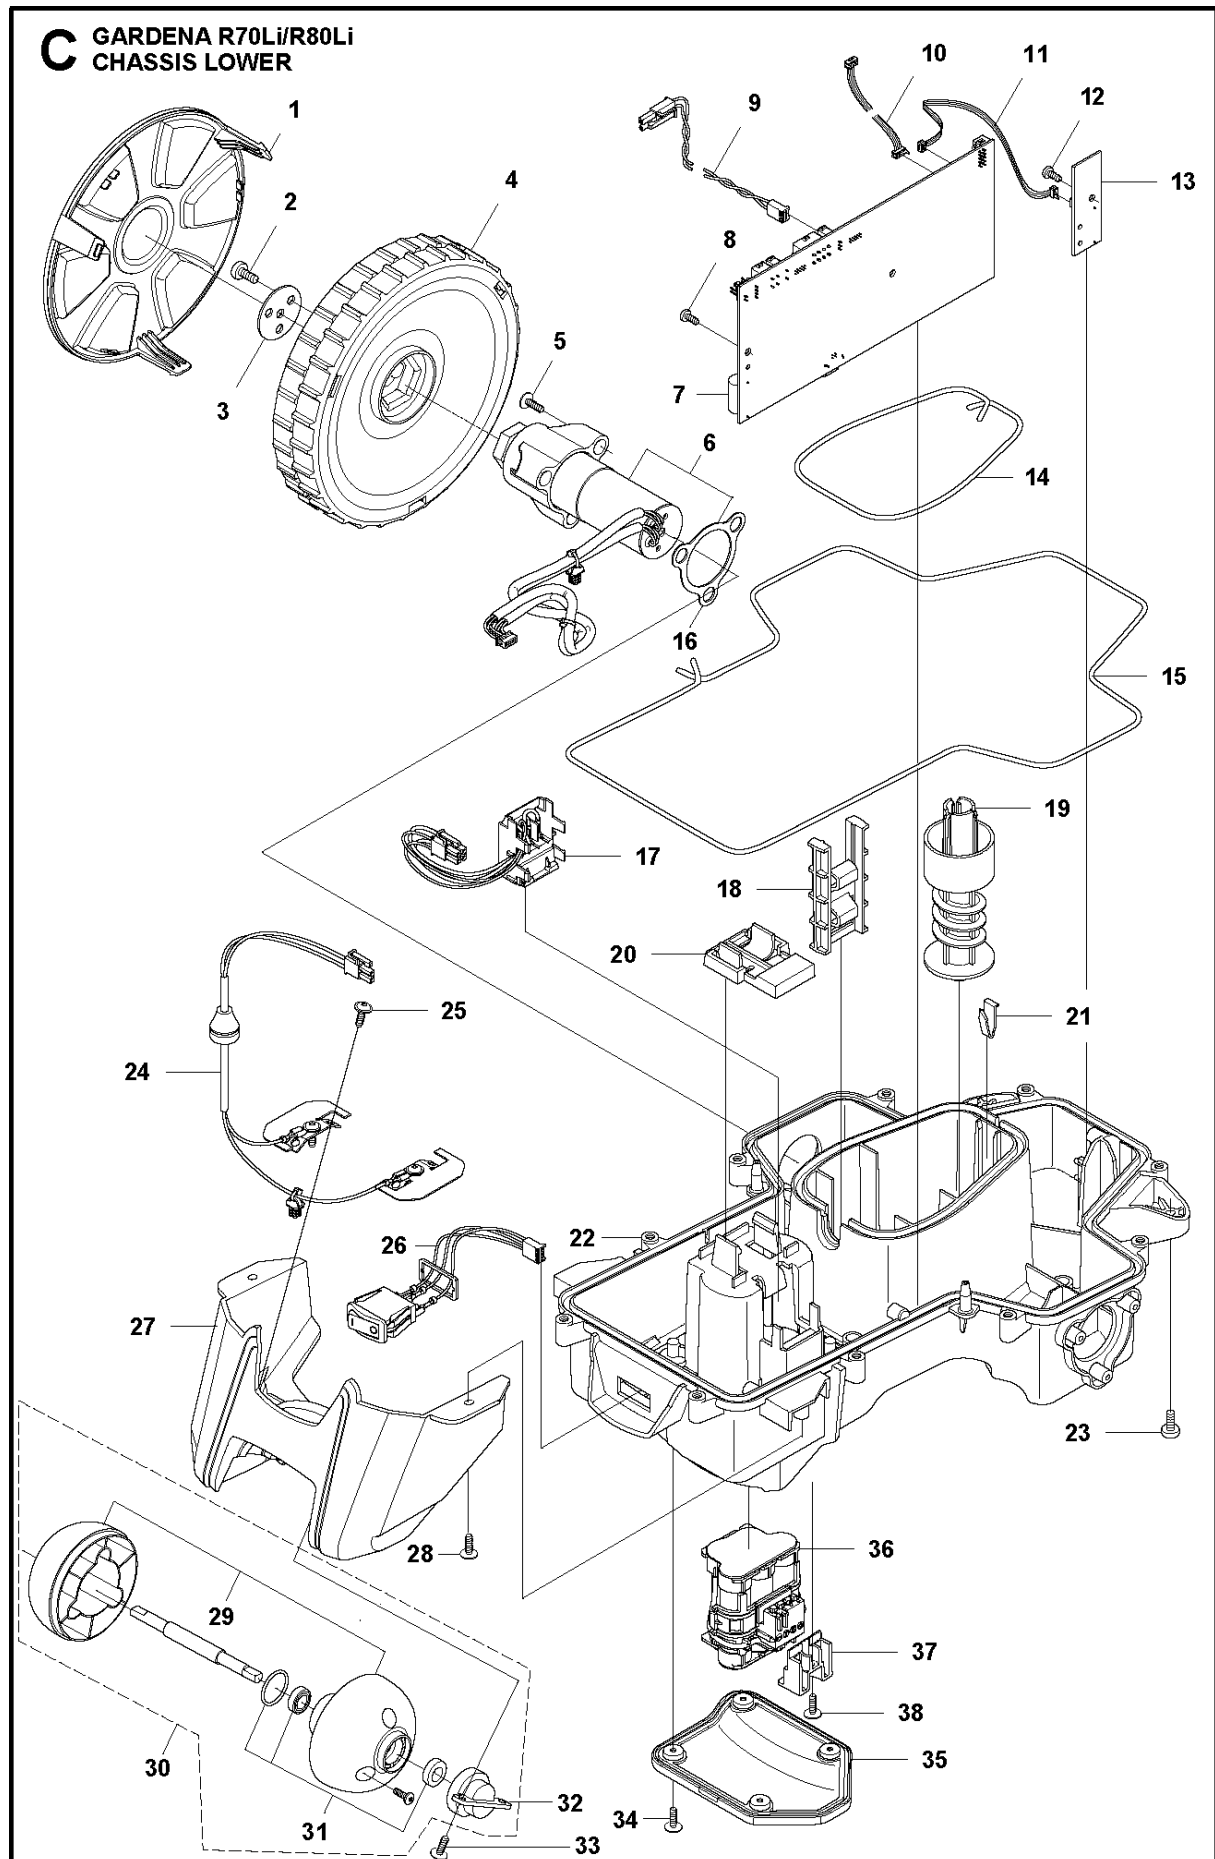

CHASSIS LOWER

R70Li, 2018-

Ref	Part No	Description	Remark	QTY KIT
1	577 70 79-01	HUB CAP	Hub Cap, Drive Wheel	2
2	576 21 39-02	SCREW ITXPANM	Screw	6
3	577 09 32-01	WASHER	Washer, Drive Wheel	2
4	574 46 51-04	WHEEL	Wheel, Drive Wheel	2
5	575 54 33-14	SCREW	Screw, Grey (14 mm)	6
6	577 83 99-04	WHEEL MOTOR ASSY	Wheel Motor KIT incl. Sealing	2
7	588 62 88-03	PRINTED CIRCUIT ASSY	Main Circuit Board (MCB)	1
8	535 13 03-10	SCREW ITXPANT	Screw (10 mm)	2
9	576 22 02-01	LOOM	Loom, Buzzer Extension	1
10	588 83 27-01	WIRING ASSY	Loom, Display	1
11	588 90 12-01	WIRING ASSY	Loom, Loop and Lift Sensor	1
12	535 13 03-10	SCREW ITXPANT	Screw (10 mm)	1
13	588 57 21-01	PRINTED CIRCUIT ASSY	PCB Sensor Board	1
14	574 87 47-04	SEALING STRIP	Sealing Strip (1 pcs, 4 mm)	1
15	574 87 47-03	SEALING STRIP	Sealing Strip, Chassis (1 pcs, 4 mm)	1
16	574 37 37-01	GASKET	Sealing/Gasket, Motor Flange	2
17	574 47 98-01	LOOM	Loom, Li-Ion Battery	1
18	574 50 19-01	GUIDE RAIL	Guide Rail, Motor Bowl	2
19	574 48 46-01	SCREW	Height Adjustment Screw	1
20	575 40 82-01	LOCK	Lock, Battery Plug	1
21	577 10 32-01	LOCKING SPRING	Locking Spring	1
22	577 84 62-03	CHASSIS	Chassis Lower KIT incl. Sealing	1
23	590 74 02-01	SCREW	Screw	2
24	588 95 09-01	CABLE ASSY	Loom, Charging Plate	1
25	575 52 95-02	SCREW ITXPANTT	Screw, Grey (14 mm)	2
26	579 70 87-01	CABLE ASSY	Swith ON/OFF with Seal	1
27	574 46 72-02	HOUSING	Housing, Rear Wheel	1
28	575 54 33-14	SCREW	Screw, Grey (14 mm)	3
29	583 85 39-02	REAR WHEEL	Rear Wheel KIT	1
30	578 27 51-03	REAR WHEEL	Rear Wheel KIT Complete	1
31	578 27 52-01	REAR WHEEL	Bearing (X2), Sealing (X2), O-Ring (X1)	1
32	577 71 50-01	BEARING HOUSING	Bearing Housing, Rear Wheel	2
33	575 54 33-14	SCREW	Screw, Grey (14 mm)	4
34	574 45 01-01	SCREW ITXPANT	Screw	4
35	589 58 61-01	BATTERY	Cover, Battery	1
36	586 57 62-01	BATTERY	Battery, Lithium 18 v	1
37	582 38 61-01	BRACKET	Bracket	1
38	575 54 33-14	SCREW	Screw, Grey (14 mm)	1