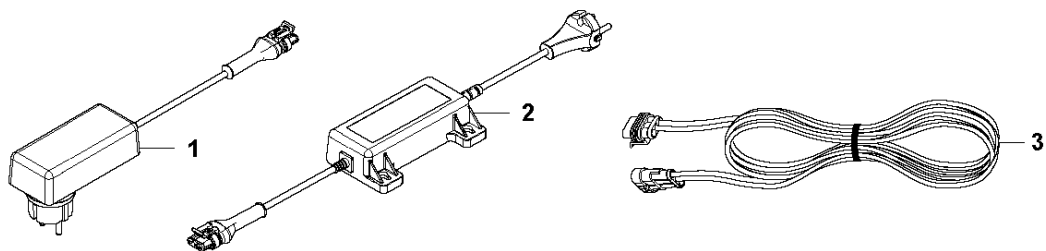

E GARDENA SILENO Life
CHARGING STATION

CHARGING STATION

SILENO Life, 2020-

Ref	Part No	Description	Remark	QTY KIT
1	593 24 64-02	CHARGING TOWER		1
2	582 78 43-01	PLATE		1
3	593 30 72-01	CAP		1

F GARDENA SILENO Life
INSTALLATION ACCESSORIES