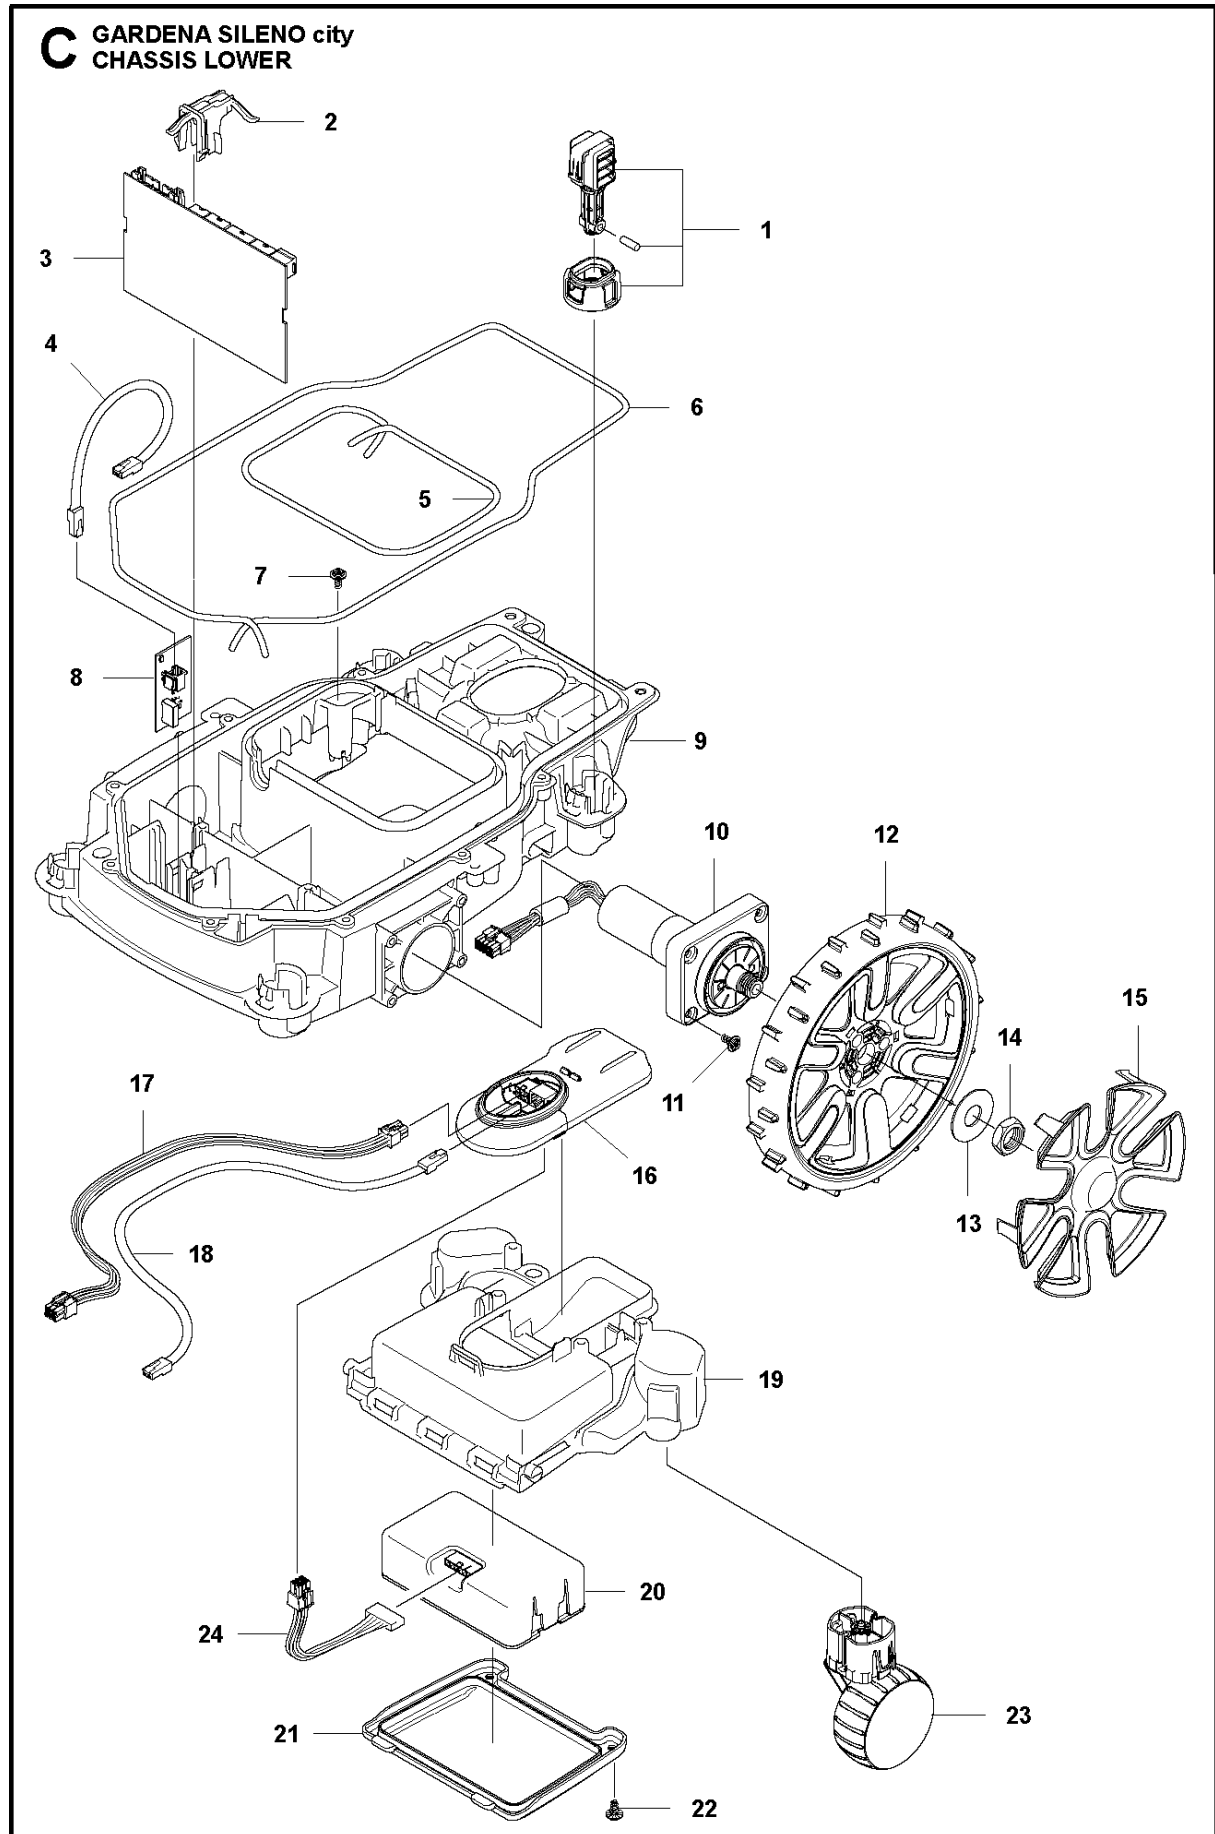

SPARE PARTS LIST

ROBOTIC LAWN MOWERS

SILENO Life, 2020-

A GARDENA SILENO Life
BODY

COVER

SILENO Life, 2020-

Ref	Part No	Description	Remark	QTY KIT
1	591 36 26-01	COVER	Top	1
2	591 36 28-01	FRAME		1
3	582 84 42-01	HATCH		1
4	593 34 86-01	HATCH		1
5	588 47 02-01	SPRING		2
6	596 35 42-01	BODY ASSY		1

B GARDENA SILENO Life
CHASSIS UPPER

CHASSIS UPPER

SILENO Life, 2020-

Ref	Part No	Description	Remark	QTY KIT
1	586 03 89-01	COVER		1
2	583 79 10-01	KEYBOARD		1
3	577 75 37-01	AIR FILTER		1
4	576 24 22-01	SPRING		2
5	591 45 25-01	BUTTON ASSY		1
6	574 45 01-01	SCREW ITPANT		2
7	574 45 01-01	SCREW ITPANT		2
8	587 98 65-01	KNOB		1
9	574 45 01-01	SCREW ITPANT		8
10	582 82 41-02	CHASSIS	Upper	1
11	596 25 38-01	PRINTED CIRCUIT ASSY	MMI/HMI	1
12	590 11 06-01	CABLE ASSY		2
13	588 13 62-03	PRINTED CIRCUIT ASSY	Com Board	1
14	574 45 01-01	SCREW ITPANT		2
15	579 70 86-01	WIRING ASSY		1
16	593 14 89-01	WIRING ASSY		1

CHASSIS LOWER

SILENO Life, 2020-

Ref	Part No	Description	Remark	QTY KIT
1	590 77 07-01	COLUMN ASSY		4
2	591 47 42-01	CLIP		1
3	592 90 99-01	PRINTED CIRCUIT ASSY	Main Board	1
4	589 35 08-01	WIRING ASSY		1
5	574 87 47-11	SEALING STRIP		1
6	574 87 47-10	SEALING STRIP		1
7	574 45 01-01	SCREW ITPANT		2
8	592 90 98-01	PRINTED CIRCUIT ASSY		1
9	591 36 54-01	CHASSIS		1
10	587 44 94-03	MOTOR KIT		1
11	574 45 01-01	SCREW ITPANT		8
12	590 58 71-01	WHEEL ASSY		2
13	586 21 06-01	WASHER		2
14	731 43 24-01	HEXAGON THIN NUT		2
15	590 66 02-01	HUB CAP		2
16	593 09 46-01	SENSOR ASSY		1
17	589 35 11-01	WIRING ASSY		1
18	589 35 10-01	WIRING ASSY		1
19	592 65 44-01	HOUSING		1
20	593 24 72-01	BATTERY		1
21	582 82 49-01	COVER		1
22	574 45 01-01	SCREW ITPANT		2
23	589 30 08-01	WHEEL ASSY		2
24	591 20 36-02	WIRING ASSY	Battery	1