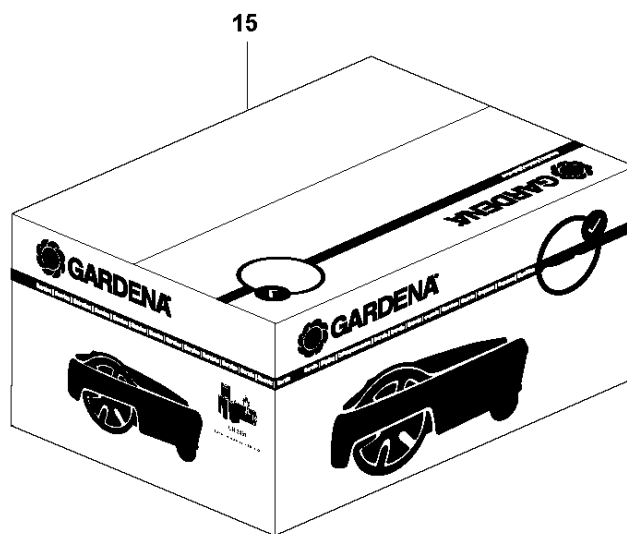

E GARDENA SILENO Life
CHARGING STATION

CHARGING STATION

SILENO Life, 2020-

Ref	Part No	Description	Remark	QTY KIT
1	593 24 64-02	CHARGING TOWER		1
2	582 78 43-01	PLATE		1
3	593 30 72-01	CAP		1

F GARDENA SILENO Life
INSTALLATION ACCESSORIES