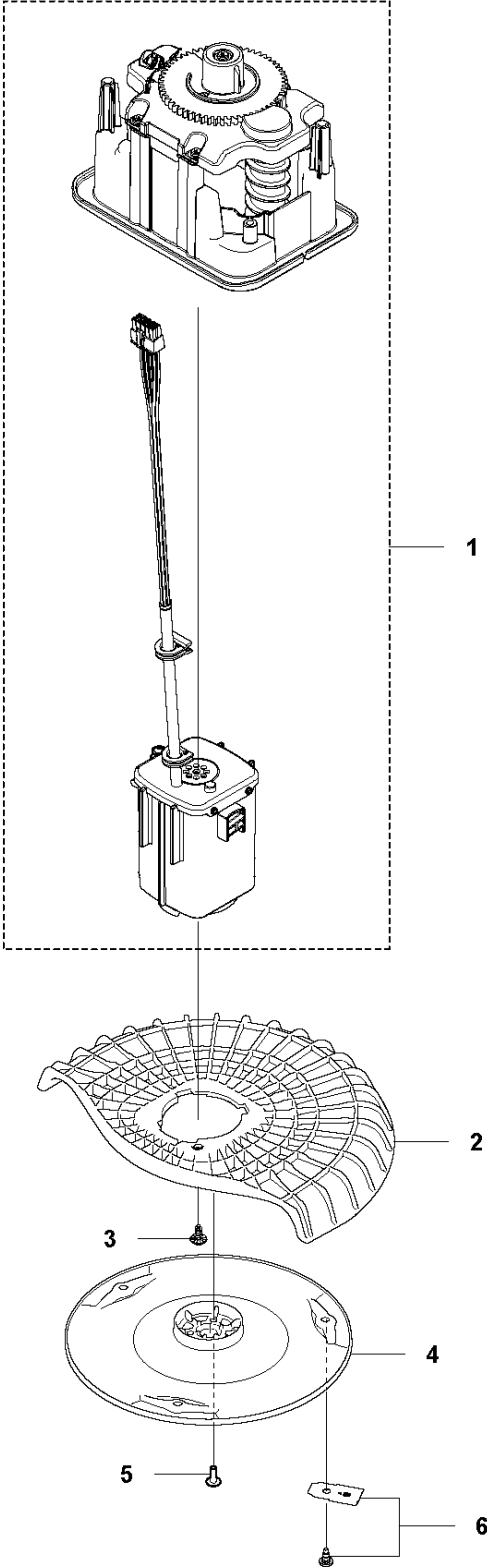

D GARDENA SILENO Life
BLADE MOTOR & CUTTING EQUIPMENT

BLADE MOTOR & CUTTING EQUIPMENT

SILENO Life, 2020-

Ref	Part No	Description	Remark	QTY KIT
1	593 82 14-01	CUTTING SYSTEM		1
2	590 93 98-01	GUARD		1
3	574 45 01-01	SCREW ITPANT		1
4	593 58 93-01	CUTTING DISC		1
5	590 50 87-01	SCREW		3
6	580 48 91-01	BLADE	4087-00.701.00	1
6	966 80 95-01	BLADE	9 pcs, Gardena Blister	1
6	Gardena408720	TBD		1