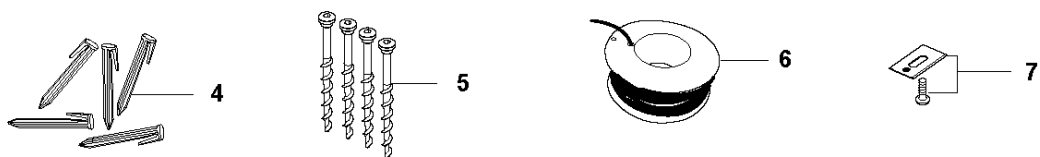

E GARDENA SILENO Life
CHARGING STATION

CHARGING STATION

SILENO Life, 2020-

Ref	Part No	Description	Remark	QTY KIT
1	593 24 64-02	CHARGING TOWER		1
2	582 78 43-01	PLATE		1
3	593 30 72-01	CAP		1

F GARDENA SILENO Life
INSTALLATION ACCESSORIES