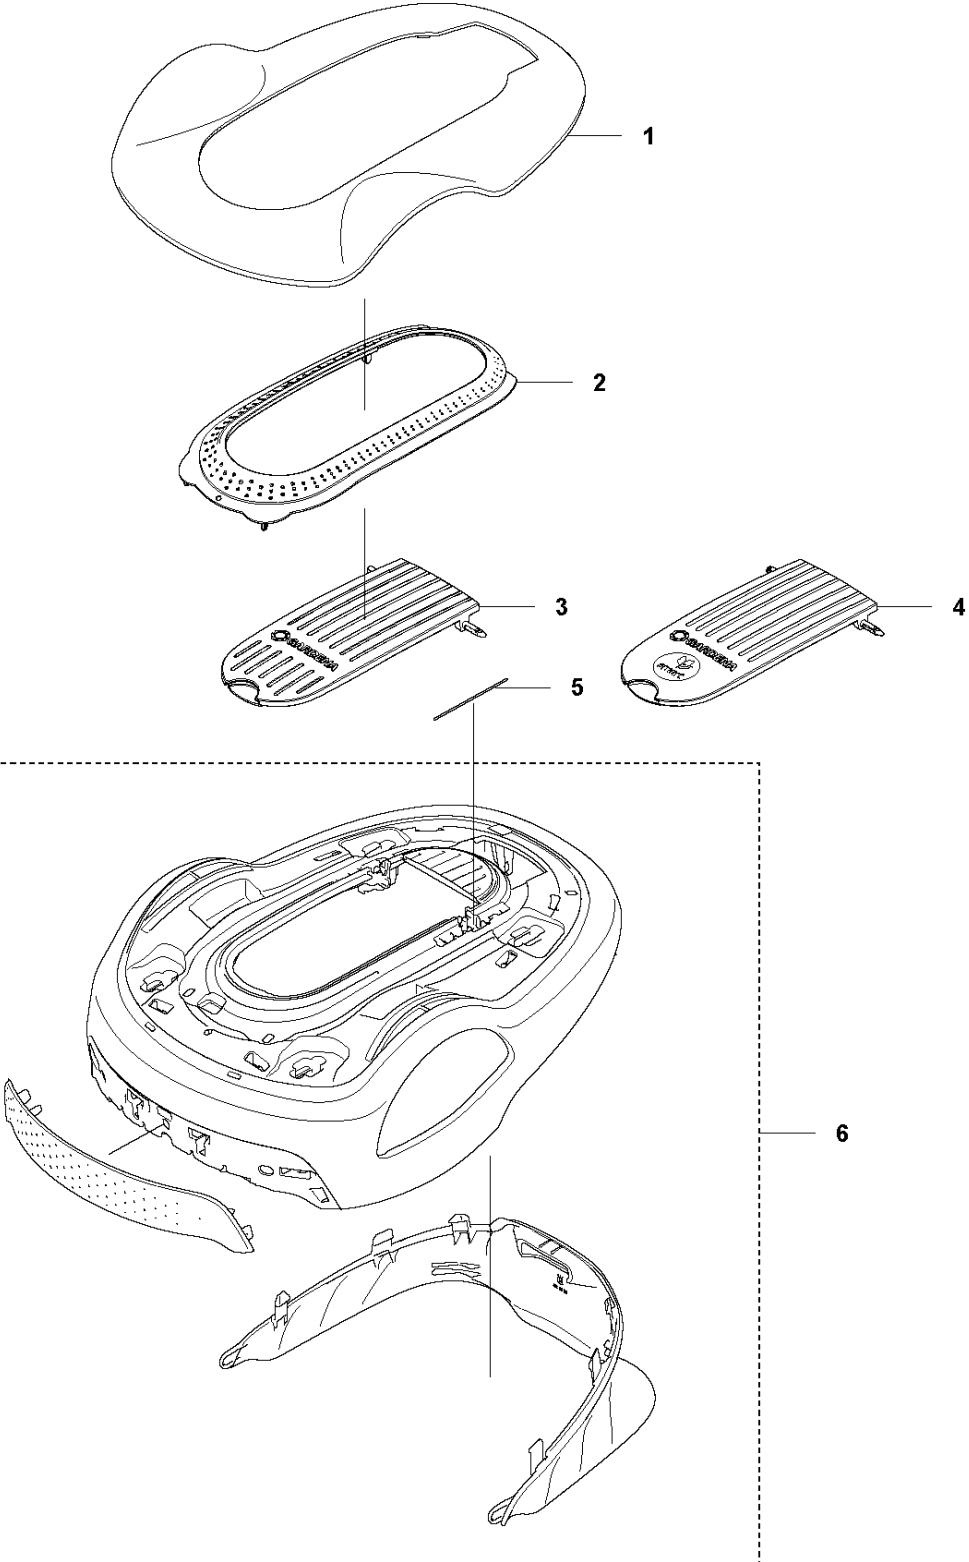

SPARE PARTS LIST

ROBOTIC LAWN MOWERS

SILENO Life, 2020-

A GARDENA SILENO Life
BODY

COVER

SILENO Life, 2020-

Ref	Part No	Description	Remark	QTY KIT
1	591 36 26-01	COVER	Top	1
2	591 36 28-01	FRAME		1
3	582 84 42-01	HATCH		1
4	593 34 86-01	HATCH		1
5	588 47 02-01	SPRING		2
6	596 35 42-01	BODY ASSY		1