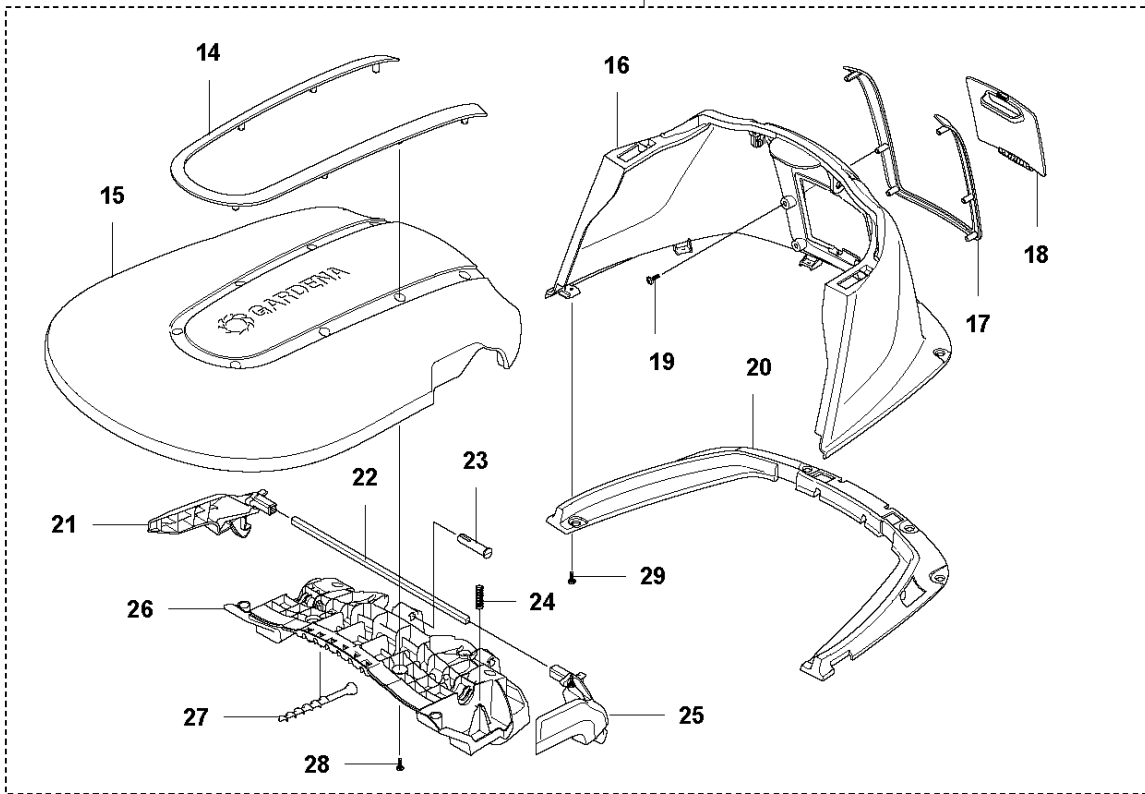

G GARDENA SILENO Life
ACCESSORIES

13