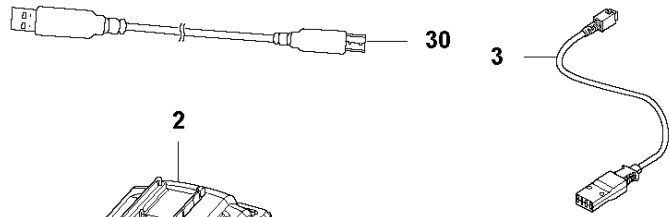

G GARDENA SILENO Life
ACCESSORIES