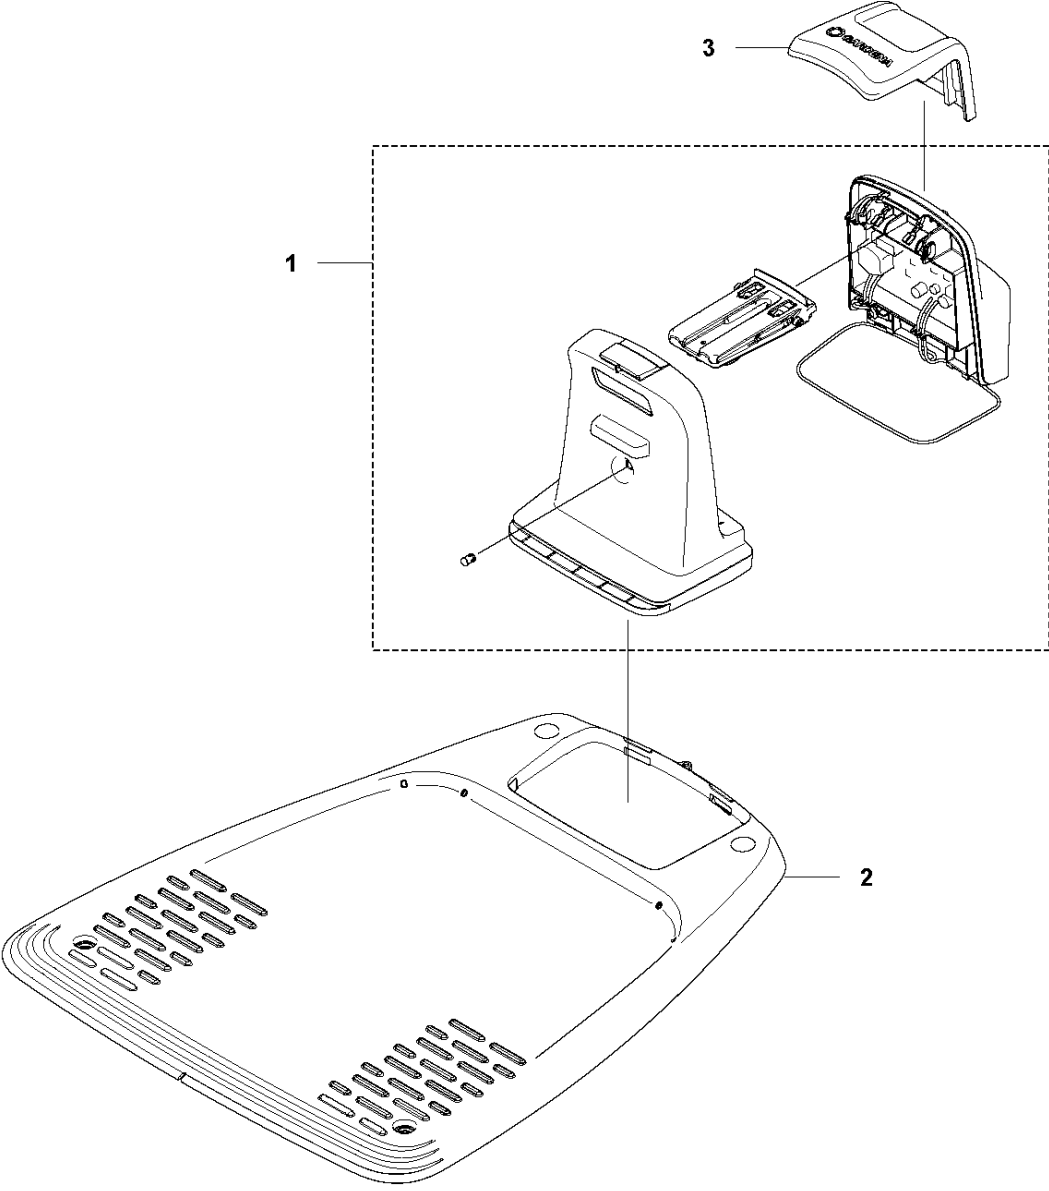

E GARDENA SILENO Life
CHARGING STATION

CHARGING STATION

SILENO Life, 2020-

Ref	Part No	Description	Remark	QTY KIT
1	593 24 64-02	CHARGING TOWER		1
2	582 78 43-01	PLATE		1
3	593 30 72-01	CAP		1