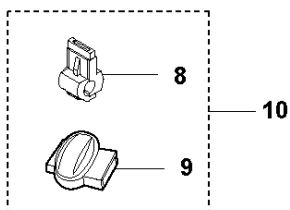

E GARDENA SILENO Life
CHARGING STATION

CHARGING STATION

SILENO Life, 2020-

Ref	Part No	Description	Remark	QTY KIT
1	593 24 64-02	CHARGING TOWER		1
2	582 78 43-01	PLATE		1
3	593 30 72-01	CAP		1

F GARDENA SILENO Life
INSTALLATION ACCESSORIES

INSTALLATION ACCESSORIES

SILENO Life, 2020-

Ref	Part No	Description	Remark	QTY KIT
1	593 16 36-01	POWER UNIT	EU	1
2	590 44 22-02	POWER UNIT	UK	1
2	584 86 26-01	POWER UNIT	EU	1
2	590 44 22-03	POWER UNIT	CH	1
3	579 82 51-01	CABLE ASSY	Low Voltage Cable 20 m	1
3	579 82 51-02	CABLE ASSY	Low Voltage Cable 10 m	1
3	579 82 51-04	CABLE ASSY	Low Voltage Cable 5 m	1
3	579 82 51-03	CABLE ASSY	Low Voltage Cable 3 m	1
4	966 80 98-01	STAPLE	100 pcs, Gardena Blister	1
4	Gardena409020	TBD		
5	575 23 86-06	SCREW KIT		1
6	967 10 48-01	WIRE	50 m, Gardena Blister	1
6	Gardena405820	TBD		1
6	966 80 96-01	WIRE	150 m, Gardena Blister	1
6	Gardena408820	TBD		1
7	580 48 91-01	BLADE	4087-00.701.00	1
7	966 80 95-01	BLADE	9 pcs, Gardena Blister	1
7	Gardena408720	TBD		1
8	535 12 90-01	CONNECTOR		1
9	501 98 02-01	COUPLER		1
10	966 80 97-01	COUPLER	2 Connectors+6 Splices, Gardena Blister	1
10	Gardena408920	TBD		1
10	579 04 81-01	ACCESSORY BAG	5 Connectors+5 Splices	1
11	586 27 79-01	STICKER		1
12	502 40 53-01	LABEL		1
13	967 10 49-01	REPAIR KIT		1
13	Gardena405920	TBD		1
14	596 33 98-01	TOOL	Bit for Robotic Blades MOQ 5 pcs	1
15	595 96 34-01	CARTON	Gardena Service Carton	1