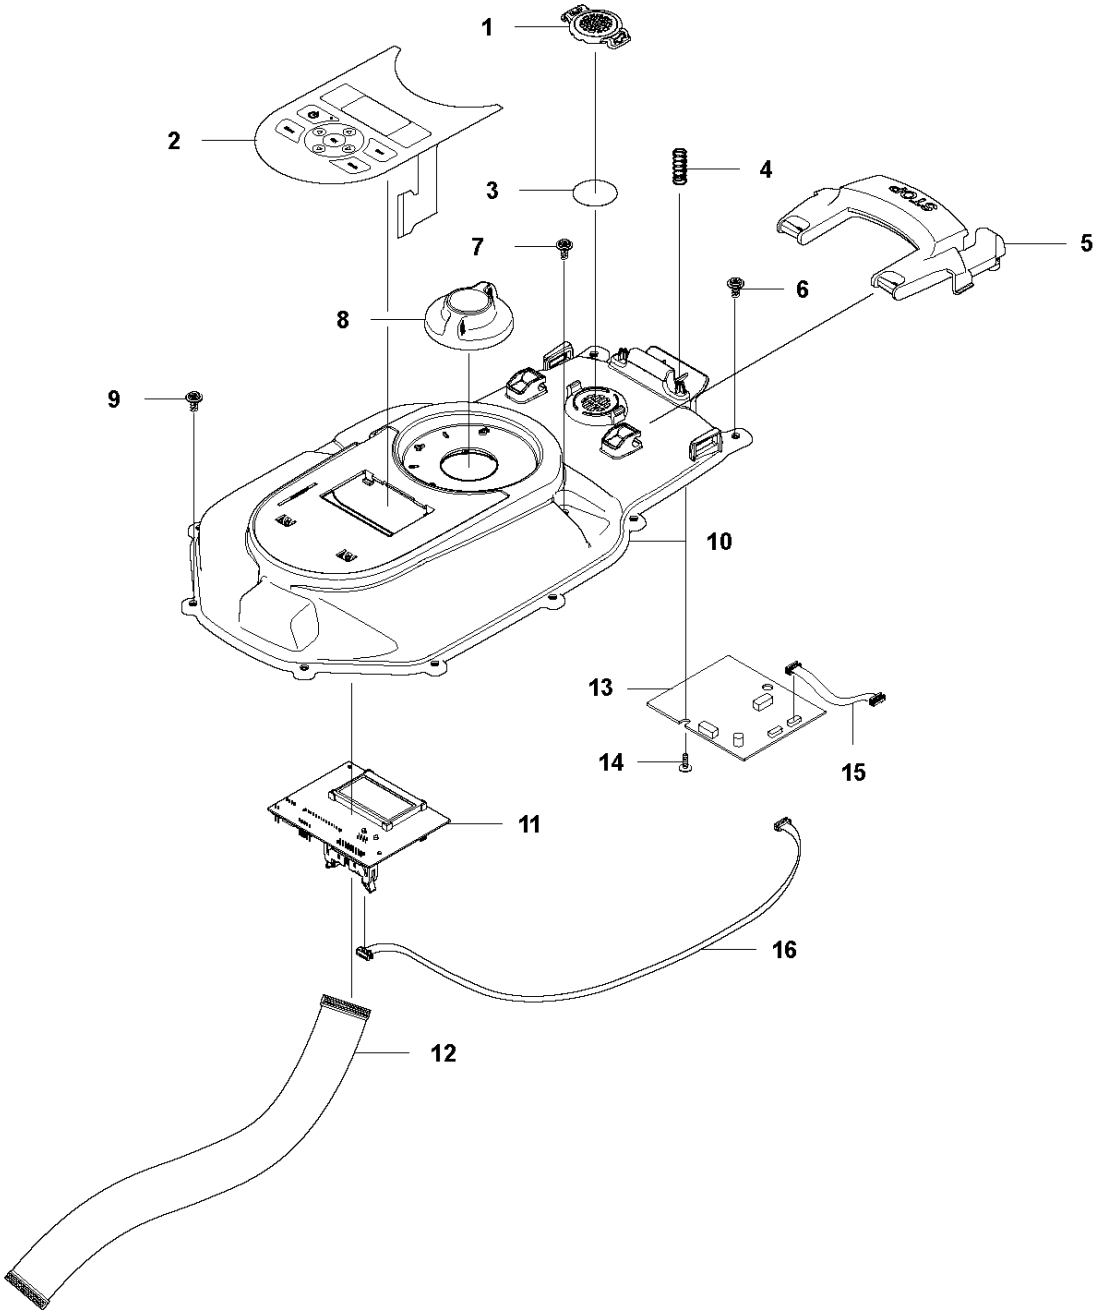

SPARE PARTS LIST

ROBOTIC LAWN MOWERS

SILENO Life, 2020-

A GARDENA SILENO Life
BODY

COVER

SILENO Life, 2020-

Ref	Part No	Description	Remark	QTY KIT
1	591 36 26-01	COVER	Top	1
2	591 36 28-01	FRAME		1
3	582 84 42-01	HATCH		1
4	593 34 86-01	HATCH		1
5	588 47 02-01	SPRING		2
6	596 35 42-01	BODY ASSY		1

B GARDENA SILENO Life
CHASSIS UPPER

CHASSIS UPPER

SILENO Life, 2020-

Ref	Part No	Description	Remark	QTY KIT
1	586 03 89-01	COVER		1
2	583 79 10-01	KEYBOARD		1
3	577 75 37-01	AIR FILTER		1
4	576 24 22-01	SPRING		2
5	591 45 25-01	BUTTON ASSY		1
6	574 45 01-01	SCREW ITPANT		2
7	574 45 01-01	SCREW ITPANT		2
8	587 98 65-01	KNOB		1
9	574 45 01-01	SCREW ITPANT		8
10	582 82 41-02	CHASSIS	Upper	1
11	596 25 38-01	PRINTED CIRCUIT ASSY	MMI/HMI	1
12	590 11 06-01	CABLE ASSY		2
13	588 13 62-03	PRINTED CIRCUIT ASSY	Com Board	1
14	574 45 01-01	SCREW ITPANT		2
15	579 70 86-01	WIRING ASSY		1
16	593 14 89-01	WIRING ASSY		1

CHASSIS LOWER

SILENO Life, 2020-

Ref	Part No	Description	Remark	QTY KIT
1	590 77 07-01	COLUMN ASSY		4
2	591 47 42-01	CLIP		1
3	592 90 99-01	PRINTED CIRCUIT ASSY	Main Board	1
4	589 35 08-01	WIRING ASSY		1
5	574 87 47-11	SEALING STRIP		1
6	574 87 47-10	SEALING STRIP		1
7	574 45 01-01	SCREW ITPANT		2
8	592 90 98-01	PRINTED CIRCUIT ASSY		1
9	591 36 54-01	CHASSIS		1
10	587 44 94-03	MOTOR KIT		1
11	574 45 01-01	SCREW ITPANT		8
12	590 58 71-01	WHEEL ASSY		2
13	586 21 06-01	WASHER		2
14	731 43 24-01	HEXAGON THIN NUT		2
15	590 66 02-01	HUB CAP		2
16	593 09 46-01	SENSOR ASSY		1
17	589 35 11-01	WIRING ASSY		1
18	589 35 10-01	WIRING ASSY		1
19	592 65 44-01	HOUSING		1
20	593 24 72-01	BATTERY		1
21	582 82 49-01	COVER		1
22	574 45 01-01	SCREW ITPANT		2
23	589 30 08-01	WHEEL ASSY		2
24	591 20 36-02	WIRING ASSY	Battery	1