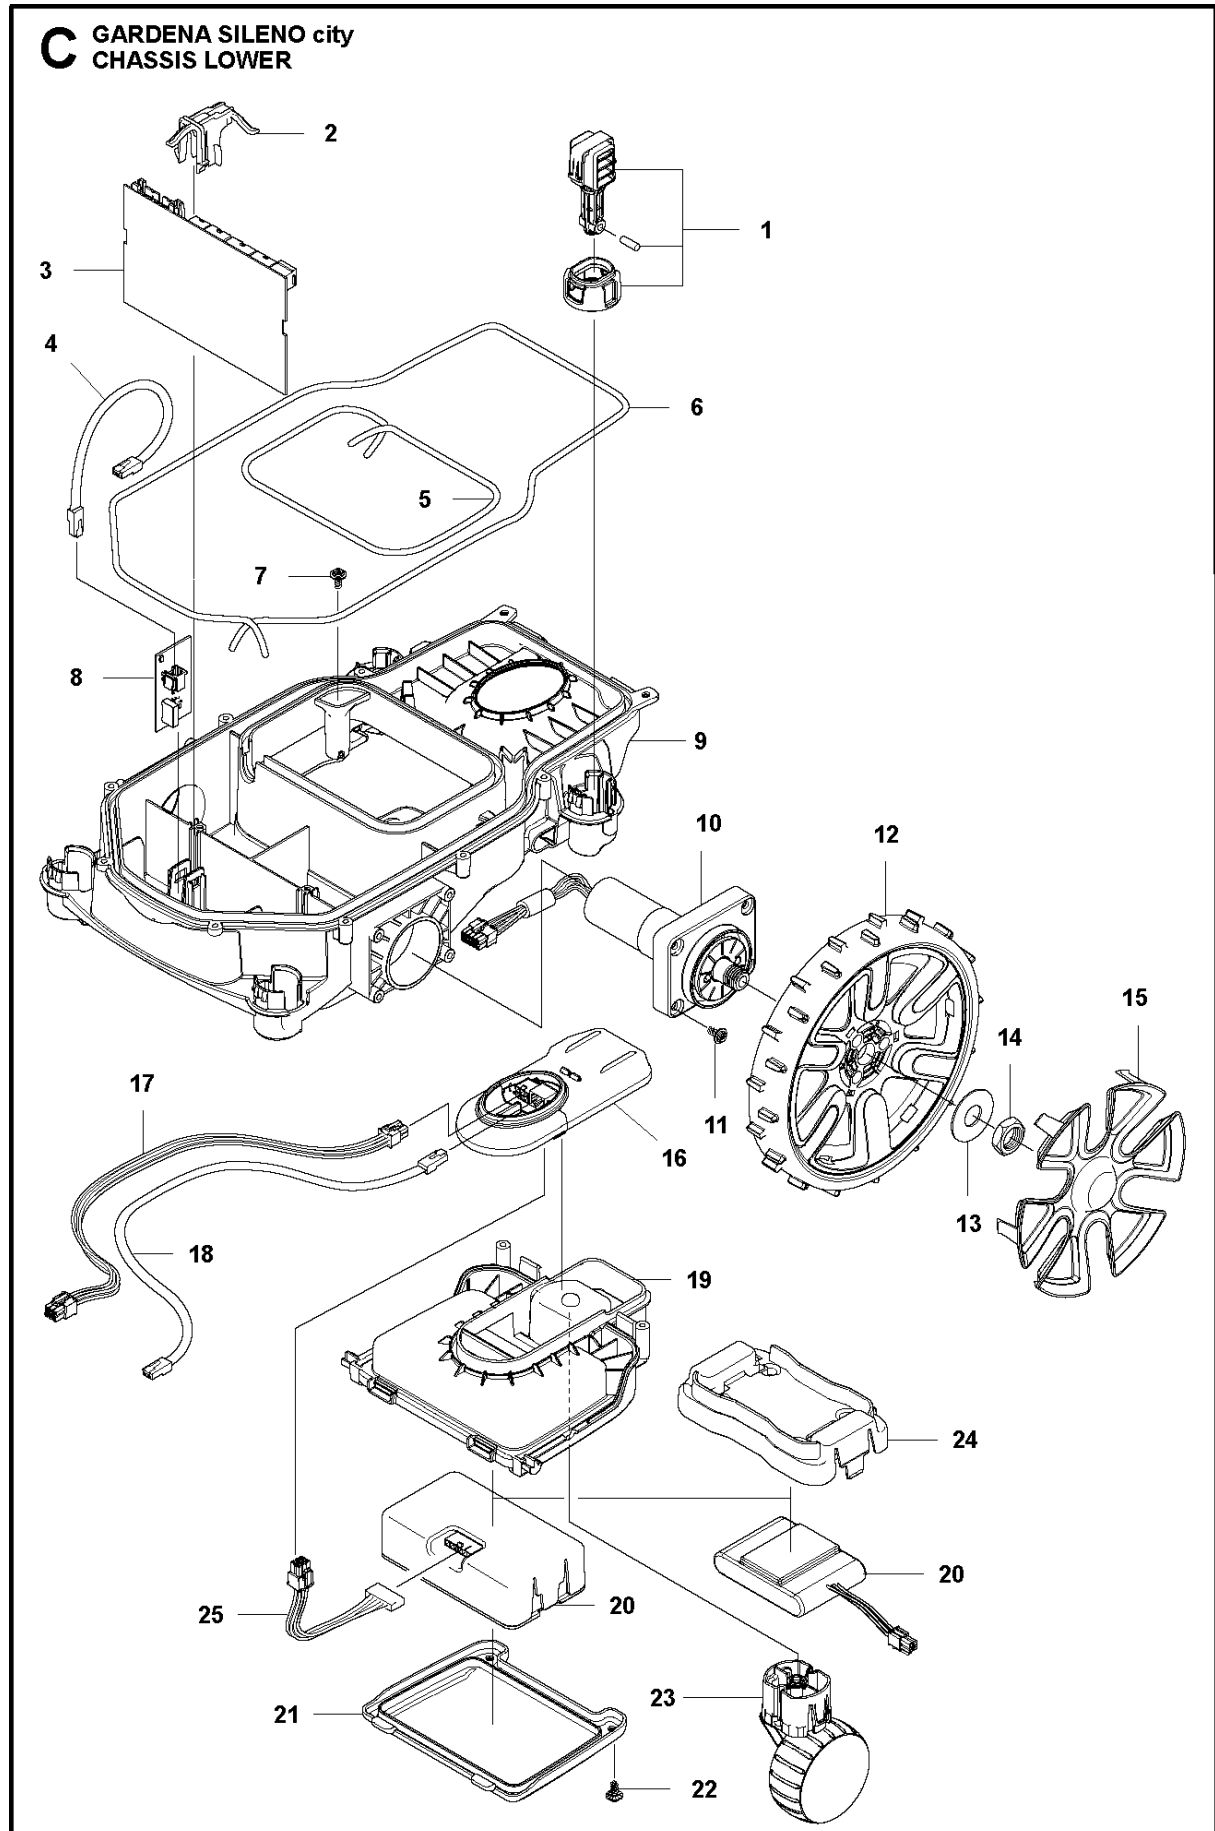

SPARE PARTS LIST

ROBOTIC LAWN MOWERS

SILENO City, 2020-

A GARDENA SILENO city
BODY

COVER

SILENO City, 2020-

Ref	Part No	Description	Remark	QTY KIT
1	582 82 45-01	COVER	Top Cover	1
2	582 91 65-01	FRAME	Frame	1
3	582 84 42-01	HATCH	Hatch	1
4	593 34 86-01	HATCH	Hatch	1
5	588 47 02-01	SPRING	Spring	2
6	591 44 45-01	BODY ASSY	Body ass	1

CHASSIS LOWER

SILENO City, 2020-

Ref	Part No	Description	Remark	QTY KIT
1	590 77 07-01	COLUMN ASSY	Column Assy	4
2	591 47 42-01	CLIP	Clip	1
3	592 90 99-01	PRINTED CIRCUIT ASSY	Printed Circuit Assy	1
4	589 35 08-01	WIRING ASSY	Wiring Assy	1
5	574 87 47-11	SEALING STRIP	Seal Strip	1
6	574 87 47-10	SEALING STRIP	Seal Strip	1
6	593 26 57-01	SEAL KIT	Seal Kit	1
7	574 45 01-01	SCREW ITPANT	Screw	2
8	592 90 98-01	PRINTED CIRCUIT ASSY	Printed Circuit Assy	1
9	582 82 40-01	CHASSIS	Chassis	1
10	587 44 94-03	MOTOR KIT	Motor Kit	2
11	574 45 01-01	SCREW ITPANT	Screw	8
12	590 58 71-01	WHEEL ASSY	Wheel Assy	2
13	586 21 06-01	WASHER	Washer	2
14	731 43 24-01	HEXAGON THIN NUT	Hexagon Thin Nut	2
15	590 66 02-01	HUB CAP	Hub Cap	2
16	593 09 46-01	SENSOR ASSY	Sensor Assy	1
17	589 35 11-01	WIRING ASSY	Wiring Assy	1
18	589 35 10-01	WIRING ASSY	Wiring Assy	1 16
19	582 82 46-01	HOUSING	Housing	1
20	589 58 62-01	BATTERY	Battery	1
20	593 24 72-01	BATTERY	From serial no 185004490	1
21	582 82 49-01	COVER	Cover	1
22	574 45 01-01	SCREW ITPANT	Screw	2
23	589 30 08-01	WHEEL ASSY	Wheel Assy	1
24	501 92 61-01	HOLDER		1
25	591 20 36-02	WIRING ASSY		1

D GARDENA SILENO city
BLADE MOTOR & CUTTING EQUIPMENT

BLADE MOTOR & CUTTING EQUIPMENT

SILENO City, 2020-

Ref	Part No	Description	Remark	QTY	KIT
1	593 82 14-01	CUTTING SYSTEM	Cutting System	1	2
2	589 35 07-01	GUARD	Guard	1	
3	574 45 01-01	SCREW ITPANT	Screw	1	
4	589 34 68-01	CUTTING DISC	Cutting Disc	1	
5	590 50 87-01	SCREW	Screw	3	
6	580 48 91-01	BLADE	4087-00.701.00	1	
6	966 80 95-01	BLADE	Blade	1	
6	Gardena40872 0	TBD		1	