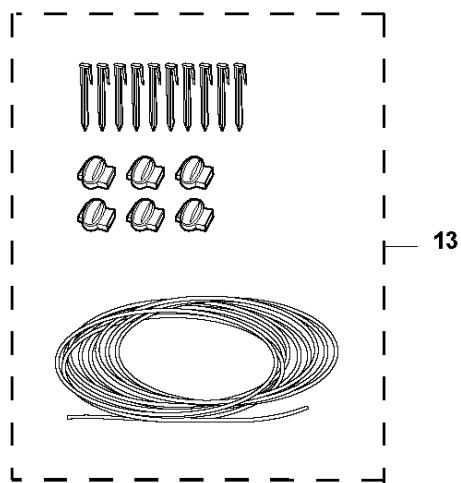

F GARDENA SILENO city
INSTALLATION ACCESSORIES

INSTALLATION ACCESSORIES

SILENO City, 2020-

Ref	Part No	Description	Remark	QTY KIT
1	593 16 36-01	POWER UNIT	Power Unit EU	1
2	590 44 22-02	POWER UNIT	Power Unit UK	1
2	584 86 26-01	POWER UNIT	EU	1
2	584 86 26-05	POWER UNIT	Power Supply Unit AU/NZ	1
2	590 44 22-03	POWER UNIT	Power Unit CH	1
3	579 82 51-01	CABLE ASSY	Low Voltage Cable (20 m)	1
3	579 82 51-02	CABLE ASSY	Low Voltage Cable (10 m)	1
3	579 82 51-03	CABLE ASSY	Low Voltage Cable (3 m)	1
3	579 82 51-04	CABLE ASSY	Low Voltage Cable (5 m)	1
4	966 80 98-01	STAPLE	Staple	1
4	Gardena409020	TBD		1
5	575 23 86-06	SCREW KIT	Screw Kit	1
6	967 10 48-01	WIRE	Wire	1
6	Gardena405820	TBD		1
6	966 80 96-01	WIRE	Wire	1
6	Gardena408820	TBD		1
7	580 48 91-01	BLADE	4087-00.701.00	1
7	966 80 95-01	BLADE	Blade	1
7	Gardena408720	TBD		1
7	577 60 65-05	BLADE SET	Blade Set	1
7	577 60 66-04	BLADE SET	Blade Set	1
8	535 12 90-01	CONNECTOR	Connector	1 10
9	501 98 02-01	COUPLER	Coupler	1 10
10	966 80 97-01	COUPLER	Coupler	1
10	Gardena408920	TBD		1
10	579 04 81-01	ACCESSORY BAG	Accessory Bag	1
11	586 27 79-01	STICKER	Sticker	1
12	502 40 53-01	LABEL	Label	1
13	967 10 49-01	REPAIR KIT	Repair Kit	1
13	Gardena405920	TBD		1
14	115 89 45-01	OPERATOR'S MANUAL	Operator's Manual, Swedish	1
14	115 89 45-06	OPERATOR'S MANUAL	Operator's Manual, Danish	1
14	115 89 45-11	OPERATOR'S MANUAL	Operator's Manual, Finnish	1
14	115 89 45-21	OPERATOR'S MANUAL	Operator's Manual, Norwegian	1
14	115 89 45-26	OPERATOR'S MANUAL	Operator's Manual, English	1
14	115 89 45-31	OPERATOR'S MANUAL	Operator's Manual, French	1
14	115 89 45-36	OPERATOR'S MANUAL	Operator's Manual, Dutch	1
14	115 89 45-41	OPERATOR'S MANUAL	Operator's Manual, Italian	1
14	115 89 45-46	OPERATOR'S MANUAL	Operator's Manual, Spanish	1
14	115 89 45-51	OPERATOR'S MANUAL	Operator's Manual, German	1
14	115 89 45-58	OPERATOR'S MANUAL	Operator's Manual, Hungarian	1
14	115 89 45-59	OPERATOR'S MANUAL	Operator's Manual, Portuguese	1
14	115 89 45-60	OPERATOR'S MANUAL	Operator's Manual, Bulgarian	1
14	115 89 45-61	OPERATOR'S MANUAL	Operator's Manual, Polish	1
14	115 89 45-68	OPERATOR'S MANUAL	Operator's Manual, Slovak	1
14	115 89 45-84	OPERATOR'S MANUAL	Operator's Manual, Slovenian	1
14	115 89 45-90	OPERATOR'S MANUAL	Operator's Manual, Czech	1
15	115 89 46-01	QUICK GUIDE	Quick Guide, Swedish	1
15	115 89 46-06	QUICK GUIDE	Quick Guide, Danish	1
15	115 89 46-11	QUICK GUIDE	Quick Guide, Finnish	1
15	115 89 46-21	QUICK GUIDE	Quick Guide, Norwegian	1
15	115 89 46-26	QUICK GUIDE	Quick Guide, English	1