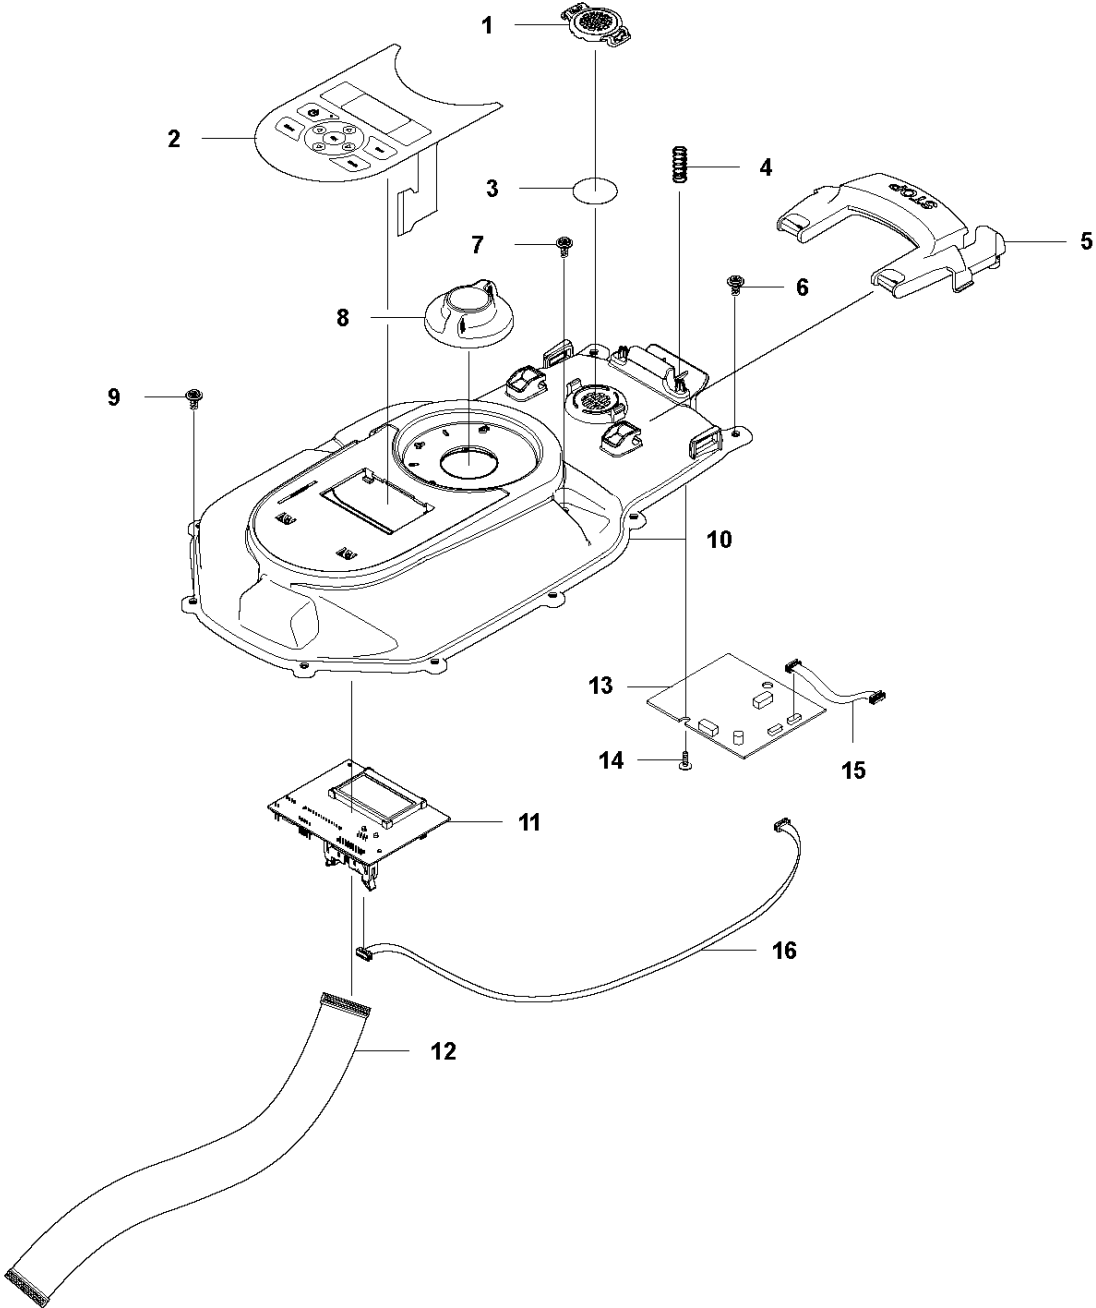

B GARDENA SILENO city
CHASSIS UPPER

CHASSIS UPPER

SILENO City, 2020-

Ref	Part No	Description	Remark	QTY KIT
1	586 03 89-01	COVER	Cover	1
2	583 79 10-01	KEYBOARD	Keyboard	1
3	576 92 15-01	AIR FILTER	Air Filter	1
4	576 24 22-01	SPRING	Spring	2
5	591 45 25-01	BUTTON ASSY	Button Assy	1
6	574 45 01-01	SCREW ITPANT	Screw	2
7	574 45 01-01	SCREW ITPANT	Screw	2
8	587 98 65-01	KNOB	Knob	1
9	574 45 01-01	SCREW ITPANT	Screw	8
10	582 82 41-02	CHASSIS	Chassis	1
11	592 91 00-01	PRINTED CIRCUIT ASSY	Printed Circuit Assy	1
12	590 11 06-01	CABLE ASSY	Cable Assy	2
13	588 13 62-03	PRINTED CIRCUIT ASSY	Printed Circuit Assy	1
14	574 45 01-01	SCREW ITPANT	Screw	2
15	579 70 86-01	WIRING ASSY	Wiring Assy	1
16	593 14 89-01	WIRING ASSY		1