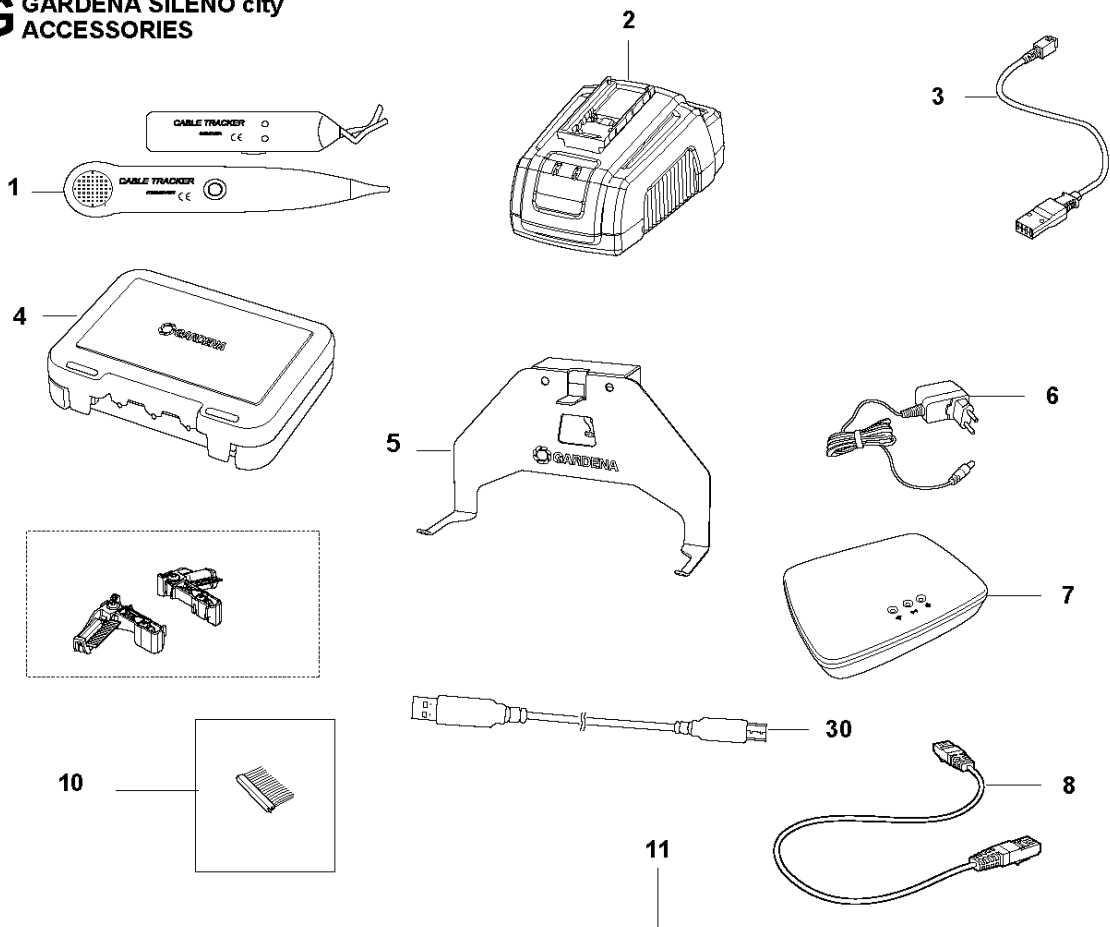

G GARDENA SILENO city
ACCESSORIES

ACCESSORIES

SILENO City, 2020-

Ref	Part No	Description	Remark	QTY	KIT
1	577 60 68-01	TEST EQUIPMENT	Test Equipment	1	
2	588 40 84-01	CHARGER	Charger	1	
3	588 20 26-01	CABLE ASSY	Cable Assy	1	
4	967 10 45-01	CONNECTOR	Connector	1	
4	Gardena405620	TBD		1	
5	592 61 66-01	WALL HANGER	Wall Hanger	1	
5	Gardena404520	TBD		1	
6	589 20 95-01	ADAPTER	Adapter	1	
7	596 50 55-01	UNIT	19005-00.600.00	1	
8	501 65 70-01	WIRE	Wire	1	
9	592 61 58-01	BRUSH KIT	Brush Kit	1	
10	593 37 37-01	BRUSH KIT	Brush Kit	1	
11	586 80 17-01	HOUSING	Housing	1	
12	587 91 63-01	COVER KIT	Cover Kit	1	11
13	587 91 64-01	COVER KIT	Cover Kit	1	11
14	575 23 86-01	SCREW KIT	Cover	1	11
15	586 69 46-01	COVER	Cover	1	11
16	586 69 42-01	BEAM	Beam	1	11
17	586 69 47-01	HANDLE	Handle	1	11
18	585 32 41-02	ROD	Rod	1	11
19	586 69 48-01	LATCH	Latch	1	11
20	585 34 15-01	HINGE PIN	Hinge Pin	2	11
21	575 54 33-14	SCREW	Screw	8	11
22	575 23 86-01	SCREW KIT	Screw Kit	1	11
23	580 51 14-01	SPRING	Spring	1	11
24	590 87 81-01	SUPPORT	Support	1	
25	967 10 43-01	MAINTENANCE KIT	Maintenance Kit	1	
25	406720	TBD		1	
26	593 21 56-01	FORK	Fork	1	
30	577 51 81-02	CABLE		1