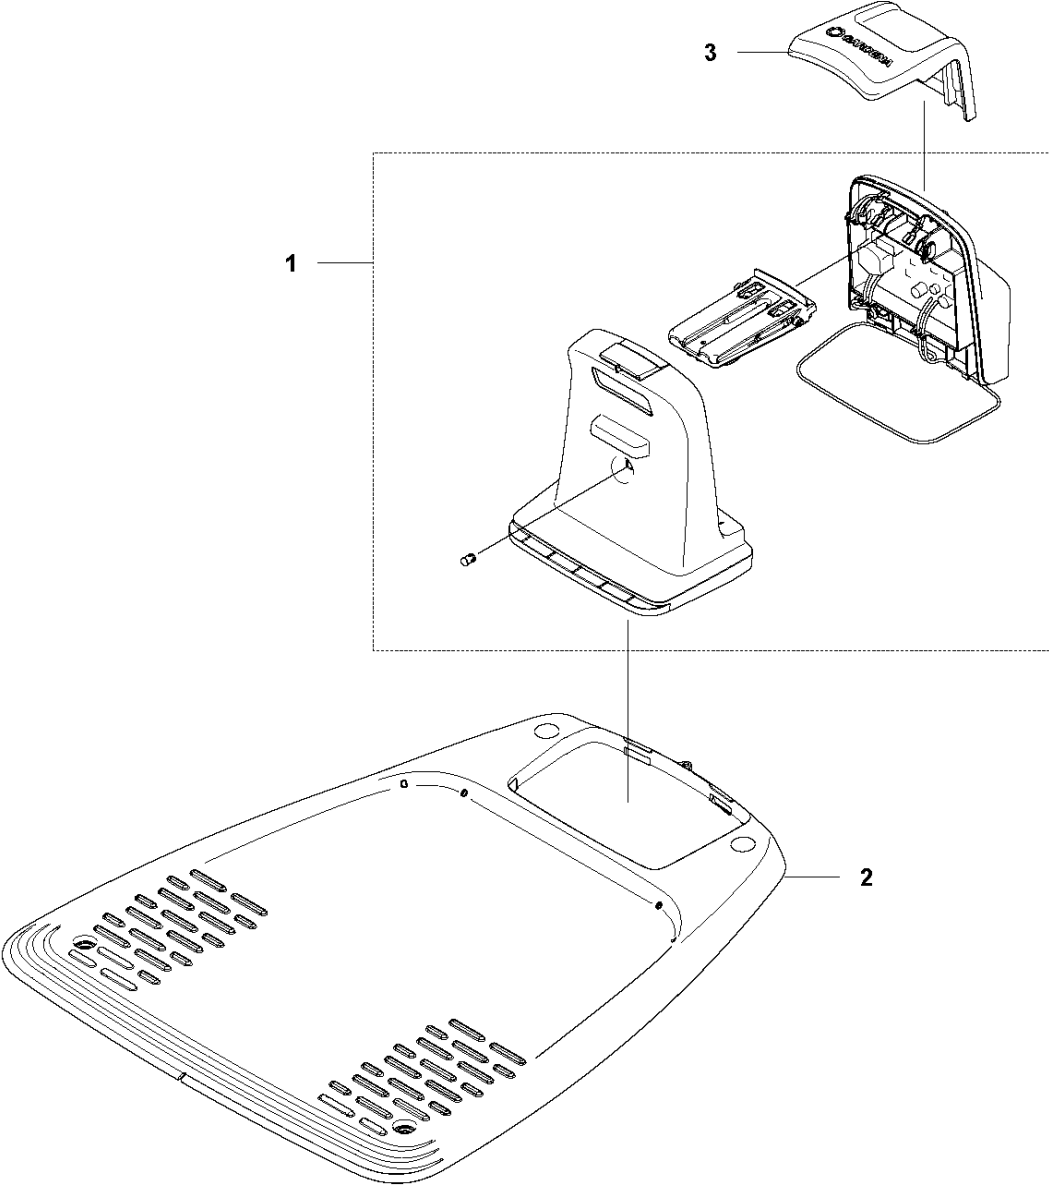

E GARDENA SILENO city
CHARGING STATION

CHARGING STATION

SILENO City, 2020-

Ref	Part No	Description	Remark	QTY KIT
1	593 24 64-02	CHARGING TOWER	Charging station	1
2	582 78 43-01	PLATE	Plate	1
3	593 30 72-01	CAP	Cap	1