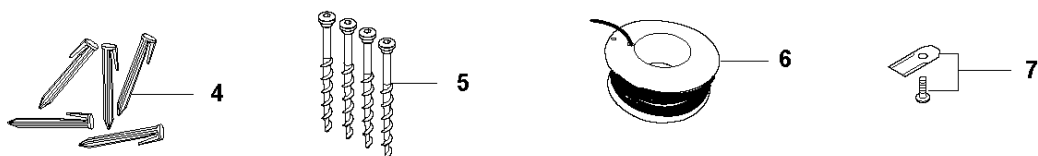

F GARDENA SILENO city
INSTALLATION ACCESSORIES

INSTALLATION ACCESSORIES

SILENO City, 2020-

Ref	Part No	Description	Remark	QTY KIT
1	593 16 36-01	POWER UNIT	Power Unit EU	1
2	590 44 22-02	POWER UNIT	Power Unit UK	1
2	584 86 26-01	POWER UNIT	EU	1
2	584 86 26-05	POWER UNIT	Power Supply Unit AU/NZ	1
2	590 44 22-03	POWER UNIT	Power Unit CH	1
3	579 82 51-01	CABLE ASSY	Low Voltage Cable (20 m)	1
3	579 82 51-02	CABLE ASSY	Low Voltage Cable (10 m)	1
3	579 82 51-03	CABLE ASSY	Low Voltage Cable (3 m)	1
3	579 82 51-04	CABLE ASSY	Low Voltage Cable (5 m)	1
4	966 80 98-01	STAPLE	Staple	1
4	Gardena409020	TBD		1
5	575 23 86-06	SCREW KIT	Screw Kit	1
6	967 10 48-01	WIRE	Wire	1
6	Gardena405820	TBD		1
6	966 80 96-01	WIRE	Wire	1
6	Gardena408820	TBD		1
7	580 48 91-01	BLADE	4087-00.701.00	1
7	966 80 95-01	BLADE	Blade	1
7	Gardena408720	TBD		1
7	577 60 65-05	BLADE SET	Blade Set	1
7	577 60 66-04	BLADE SET	Blade Set	1
8	535 12 90-01	CONNECTOR	Connector	1 10
9	501 98 02-01	COUPLER	Coupler	1 10
10	966 80 97-01	COUPLER	Coupler	1
10	Gardena408920	TBD		1
10	579 04 81-01	ACCESSORY BAG	Accessory Bag	1
11	586 27 79-01	STICKER	Sticker	1
12	502 40 53-01	LABEL	Label	1
13	967 10 49-01	REPAIR KIT	Repair Kit	1
13	Gardena405920	TBD		1
14	115 89 45-01	OPERATOR'S MANUAL	Operator's Manual, Swedish	1
14	115 89 45-06	OPERATOR'S MANUAL	Operator's Manual, Danish	1
14	115 89 45-11	OPERATOR'S MANUAL	Operator's Manual, Finnish	1
14	115 89 45-21	OPERATOR'S MANUAL	Operator's Manual, Norwegian	1
14	115 89 45-26	OPERATOR'S MANUAL	Operator's Manual, English	1
14	115 89 45-31	OPERATOR'S MANUAL	Operator's Manual, French	1
14	115 89 45-36	OPERATOR'S MANUAL	Operator's Manual, Dutch	1
14	115 89 45-41	OPERATOR'S MANUAL	Operator's Manual, Italian	1
14	115 89 45-46	OPERATOR'S MANUAL	Operator's Manual, Spanish	1
14	115 89 45-51	OPERATOR'S MANUAL	Operator's Manual, German	1
14	115 89 45-58	OPERATOR'S MANUAL	Operator's Manual, Hungarian	1
14	115 89 45-59	OPERATOR'S MANUAL	Operator's Manual, Portuguese	1
14	115 89 45-60	OPERATOR'S MANUAL	Operator's Manual, Bulgarian	1
14	115 89 45-61	OPERATOR'S MANUAL	Operator's Manual, Polish	1
14	115 89 45-68	OPERATOR'S MANUAL	Operator's Manual, Slovak	1
14	115 89 45-84	OPERATOR'S MANUAL	Operator's Manual, Slovenian	1
14	115 89 45-90	OPERATOR'S MANUAL	Operator's Manual, Czech	1
15	115 89 46-01	QUICK GUIDE	Quick Guide, Swedish	1
15	115 89 46-06	QUICK GUIDE	Quick Guide, Danish	1
15	115 89 46-11	QUICK GUIDE	Quick Guide, Finnish	1
15	115 89 46-21	QUICK GUIDE	Quick Guide, Norwegian	1
15	115 89 46-26	QUICK GUIDE	Quick Guide, English	1