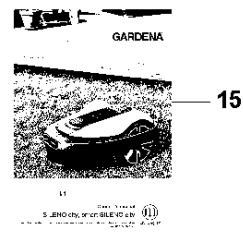

F GARDENA SILENO city
INSTALLATION ACCESSORIES

INSTALLATION ACCESSORIES

SILENO City, 2020-

Ref	Part No	Description	Remark	QTY KIT
1	593 16 36-01	POWER UNIT	Power Unit EU	1
2	590 44 22-02	POWER UNIT	Power Unit UK	1
2	584 86 26-01	POWER UNIT	EU	1
2	584 86 26-05	POWER UNIT	Power Supply Unit AU/NZ	1
2	590 44 22-03	POWER UNIT	Power Unit CH	1
3	579 82 51-01	CABLE ASSY	Low Voltage Cable (20 m)	1
3	579 82 51-02	CABLE ASSY	Low Voltage Cable (10 m)	1
3	579 82 51-03	CABLE ASSY	Low Voltage Cable (3 m)	1
3	579 82 51-04	CABLE ASSY	Low Voltage Cable (5 m)	1
4	966 80 98-01	STAPLE	Staple	1
4	Gardena409020	TBD		1
5	575 23 86-06	SCREW KIT	Screw Kit	1
6	967 10 48-01	WIRE	Wire	1
6	Gardena405820	TBD		1
6	966 80 96-01	WIRE	Wire	1
6	Gardena408820	TBD		1
7	580 48 91-01	BLADE	4087-00.701.00	1
7	966 80 95-01	BLADE	Blade	1
7	Gardena408720	TBD		1
7	577 60 65-05	BLADE SET	Blade Set	1
7	577 60 66-04	BLADE SET	Blade Set	1
8	535 12 90-01	CONNECTOR	Connector	1 10
9	501 98 02-01	COUPLER	Coupler	1 10
10	966 80 97-01	COUPLER	Coupler	1
10	Gardena408920	TBD		1
10	579 04 81-01	ACCESSORY BAG	Accessory Bag	1
11	586 27 79-01	STICKER	Sticker	1
12	502 40 53-01	LABEL	Label	1
13	967 10 49-01	REPAIR KIT	Repair Kit	1
13	Gardena405920	TBD		1
14	115 89 45-01	OPERATOR'S MANUAL	Operator's Manual, Swedish	1
14	115 89 45-06	OPERATOR'S MANUAL	Operator's Manual, Danish	1
14	115 89 45-11	OPERATOR'S MANUAL	Operator's Manual, Finnish	1
14	115 89 45-21	OPERATOR'S MANUAL	Operator's Manual, Norwegian	1
14	115 89 45-26	OPERATOR'S MANUAL	Operator's Manual, English	1
14	115 89 45-31	OPERATOR'S MANUAL	Operator's Manual, French	1
14	115 89 45-36	OPERATOR'S MANUAL	Operator's Manual, Dutch	1
14	115 89 45-41	OPERATOR'S MANUAL	Operator's Manual, Italian	1
14	115 89 45-46	OPERATOR'S MANUAL	Operator's Manual, Spanish	1
14	115 89 45-51	OPERATOR'S MANUAL	Operator's Manual, German	1
14	115 89 45-58	OPERATOR'S MANUAL	Operator's Manual, Hungarian	1
14	115 89 45-59	OPERATOR'S MANUAL	Operator's Manual, Portuguese	1
14	115 89 45-60	OPERATOR'S MANUAL	Operator's Manual, Bulgarian	1
14	115 89 45-61	OPERATOR'S MANUAL	Operator's Manual, Polish	1
14	115 89 45-68	OPERATOR'S MANUAL	Operator's Manual, Slovak	1
14	115 89 45-84	OPERATOR'S MANUAL	Operator's Manual, Slovenian	1
14	115 89 45-90	OPERATOR'S MANUAL	Operator's Manual, Czech	1
15	115 89 46-01	QUICK GUIDE	Quick Guide, Swedish	1
15	115 89 46-06	QUICK GUIDE	Quick Guide, Danish	1
15	115 89 46-11	QUICK GUIDE	Quick Guide, Finnish	1
15	115 89 46-21	QUICK GUIDE	Quick Guide, Norwegian	1
15	115 89 46-26	QUICK GUIDE	Quick Guide, English	1