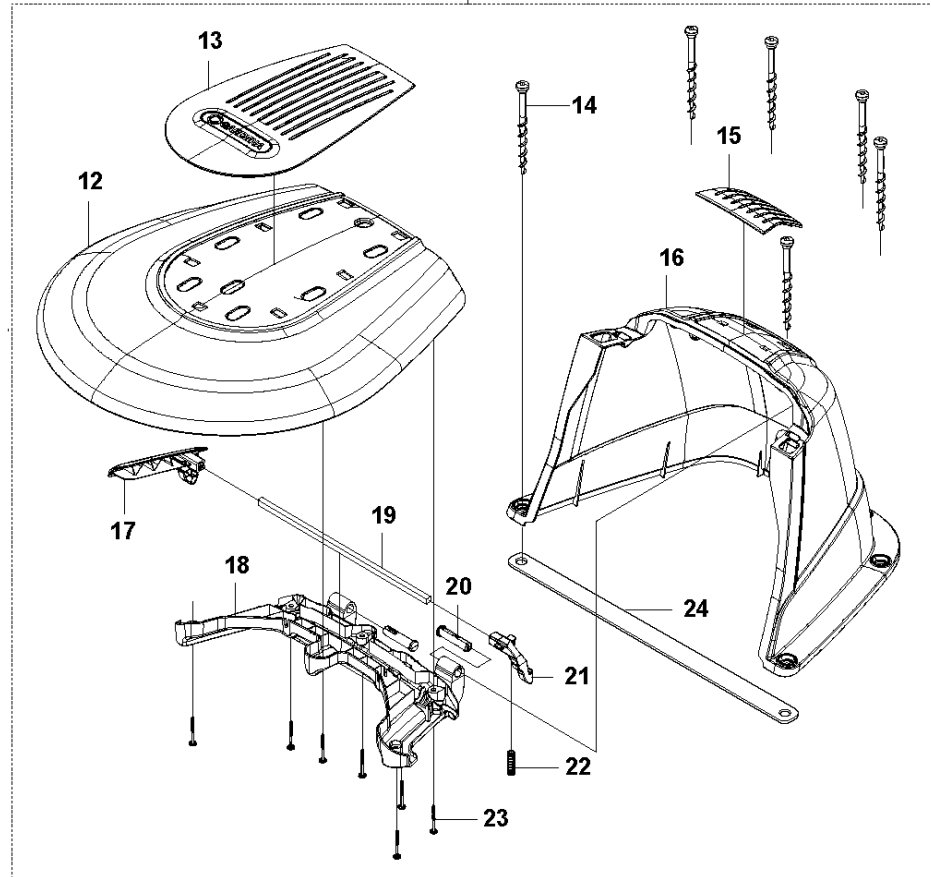

G GARDENA SILENO city
ACCESSORIES

ACCESSORIES

SILENO City, 2020-

Ref	Part No	Description	Remark	QTY	KIT
1	577 60 68-01	TEST EQUIPMENT	Test Equipment	1	
2	588 40 84-01	CHARGER	Charger	1	
3	588 20 26-01	CABLE ASSY	Cable Assy	1	
4	967 10 45-01	CONNECTOR	Connector	1	
4	Gardena405620	TBD		1	
5	592 61 66-01	WALL HANGER	Wall Hanger	1	
5	Gardena404520	TBD		1	
6	589 20 95-01	ADAPTER	Adapter	1	
7	596 50 55-01	UNIT	19005-00.600.00	1	
8	501 65 70-01	WIRE	Wire	1	
9	592 61 58-01	BRUSH KIT	Brush Kit	1	
10	593 37 37-01	BRUSH KIT	Brush Kit	1	
11	586 80 17-01	HOUSING	Housing	1	
12	587 91 63-01	COVER KIT	Cover Kit	1	11
13	587 91 64-01	COVER KIT	Cover Kit	1	11
14	575 23 86-01	SCREW KIT	Cover	1	11
15	586 69 46-01	COVER	Cover	1	11
16	586 69 42-01	BEAM	Beam	1	11
17	586 69 47-01	HANDLE	Handle	1	11
18	585 32 41-02	ROD	Rod	1	11
19	586 69 48-01	LATCH	Latch	1	11
20	585 34 15-01	HINGE PIN	Hinge Pin	2	11
21	575 54 33-14	SCREW	Screw	8	11
22	575 23 86-01	SCREW KIT	Screw Kit	1	11
23	580 51 14-01	SPRING	Spring	1	11
24	590 87 81-01	SUPPORT	Support	1	
25	967 10 43-01	MAINTENANCE KIT	Maintenance Kit	1	
25	406720	TBD		1	
26	593 21 56-01	FORK	Fork	1	
30	577 51 81-02	CABLE		1