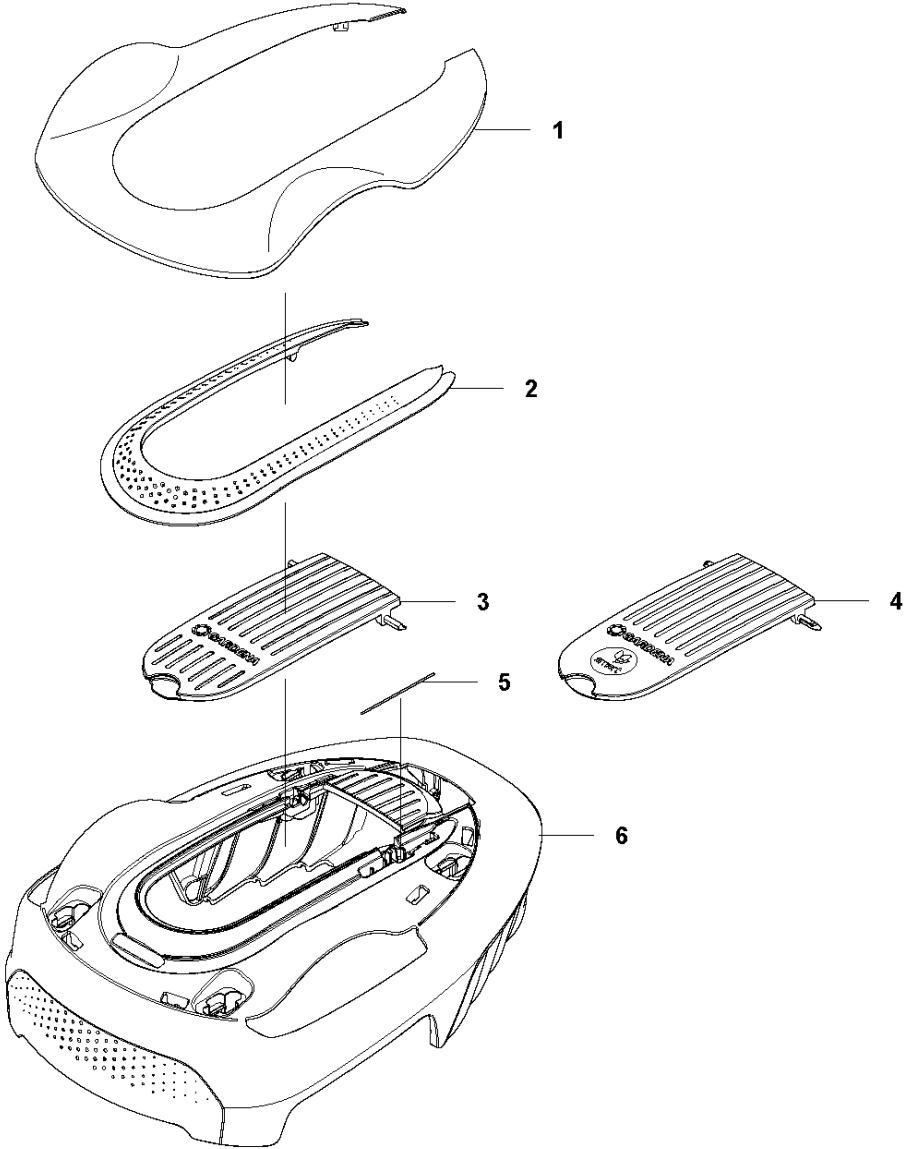

SPARE PARTS LIST

ROBOTIC LAWN MOWERS

SILENO City, 2020-

A GARDENA SILENO city
BODY

COVER

SILENO City, 2020-

Ref	Part No	Description	Remark	QTY KIT
1	582 82 45-01	COVER	Top Cover	1
2	582 91 65-01	FRAME	Frame	1
3	582 84 42-01	HATCH	Hatch	1
4	593 34 86-01	HATCH	Hatch	1
5	588 47 02-01	SPRING	Spring	2
6	591 44 45-01	BODY ASSY	Body ass	1

CHASSIS LOWER

SILENO City, 2020-

Ref	Part No	Description	Remark	QTY KIT
1	590 77 07-01	COLUMN ASSY	Column Assy	4
2	591 47 42-01	CLIP	Clip	1
3	592 90 99-01	PRINTED CIRCUIT ASSY	Printed Circuit Assy	1
4	589 35 08-01	WIRING ASSY	Wiring Assy	1
5	574 87 47-11	SEALING STRIP	Seal Strip	1
6	574 87 47-10	SEALING STRIP	Seal Strip	1
6	593 26 57-01	SEAL KIT	Seal Kit	1
7	574 45 01-01	SCREW ITPANT	Screw	2
8	592 90 98-01	PRINTED CIRCUIT ASSY	Printed Circuit Assy	1
9	582 82 40-01	CHASSIS	Chassis	1
10	587 44 94-03	MOTOR KIT	Motor Kit	2
11	574 45 01-01	SCREW ITPANT	Screw	8
12	590 58 71-01	WHEEL ASSY	Wheel Assy	2
13	586 21 06-01	WASHER	Washer	2
14	731 43 24-01	HEXAGON THIN NUT	Hexagon Thin Nut	2
15	590 66 02-01	HUB CAP	Hub Cap	2
16	593 09 46-01	SENSOR ASSY	Sensor Assy	1
17	589 35 11-01	WIRING ASSY	Wiring Assy	1
18	589 35 10-01	WIRING ASSY	Wiring Assy	1 16
19	582 82 46-01	HOUSING	Housing	1
20	589 58 62-01	BATTERY	Battery	1
20	593 24 72-01	BATTERY	From serial no 185004490	1
21	582 82 49-01	COVER	Cover	1
22	574 45 01-01	SCREW ITPANT	Screw	2
23	589 30 08-01	WHEEL ASSY	Wheel Assy	1
24	501 92 61-01	HOLDER		1
25	591 20 36-02	WIRING ASSY		1