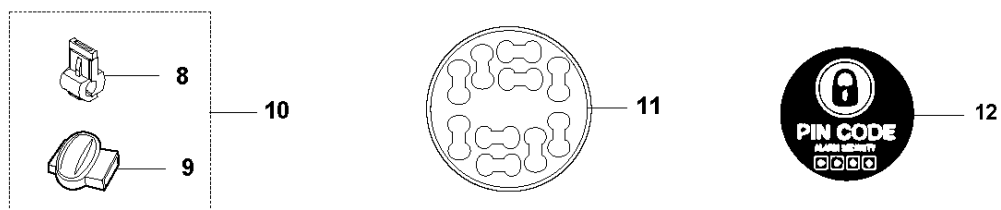

F GARDENA SILENO city
INSTALLATION ACCESSORIES

INSTALLATION ACCESSORIES

SILENO City, 2020-

Ref	Part No	Description	Remark	QTY KIT
1	593 16 36-01	POWER UNIT	Power Unit EU	1
2	590 44 22-02	POWER UNIT	Power Unit UK	1
2	584 86 26-01	POWER UNIT	EU	1
2	584 86 26-05	POWER UNIT	Power Supply Unit AU/NZ	1
2	590 44 22-03	POWER UNIT	Power Unit CH	1
3	579 82 51-01	CABLE ASSY	Low Voltage Cable (20 m)	1
3	579 82 51-02	CABLE ASSY	Low Voltage Cable (10 m)	1
3	579 82 51-03	CABLE ASSY	Low Voltage Cable (3 m)	1
3	579 82 51-04	CABLE ASSY	Low Voltage Cable (5 m)	1
4	966 80 98-01	STAPLE	Staple	1
4	Gardena409020	TBD		1
5	575 23 86-06	SCREW KIT	Screw Kit	1
6	967 10 48-01	WIRE	Wire	1
6	Gardena405820	TBD		1
6	966 80 96-01	WIRE	Wire	1
6	Gardena408820	TBD		1
7	580 48 91-01	BLADE	4087-00.701.00	1
7	966 80 95-01	BLADE	Blade	1
7	Gardena408720	TBD		1
7	577 60 65-05	BLADE SET	Blade Set	1
7	577 60 66-04	BLADE SET	Blade Set	1
8	535 12 90-01	CONNECTOR	Connector	1 10
9	501 98 02-01	COUPLER	Coupler	1 10
10	966 80 97-01	COUPLER	Coupler	1
10	Gardena408920	TBD		1
10	579 04 81-01	ACCESSORY BAG	Accessory Bag	1
11	586 27 79-01	STICKER	Sticker	1
12	502 40 53-01	LABEL	Label	1
13	967 10 49-01	REPAIR KIT	Repair Kit	1
13	Gardena405920	TBD		1
14	115 89 45-01	OPERATOR'S MANUAL	Operator's Manual, Swedish	1
14	115 89 45-06	OPERATOR'S MANUAL	Operator's Manual, Danish	1
14	115 89 45-11	OPERATOR'S MANUAL	Operator's Manual, Finnish	1
14	115 89 45-21	OPERATOR'S MANUAL	Operator's Manual, Norwegian	1
14	115 89 45-26	OPERATOR'S MANUAL	Operator's Manual, English	1
14	115 89 45-31	OPERATOR'S MANUAL	Operator's Manual, French	1
14	115 89 45-36	OPERATOR'S MANUAL	Operator's Manual, Dutch	1
14	115 89 45-41	OPERATOR'S MANUAL	Operator's Manual, Italian	1
14	115 89 45-46	OPERATOR'S MANUAL	Operator's Manual, Spanish	1
14	115 89 45-51	OPERATOR'S MANUAL	Operator's Manual, German	1
14	115 89 45-58	OPERATOR'S MANUAL	Operator's Manual, Hungarian	1
14	115 89 45-59	OPERATOR'S MANUAL	Operator's Manual, Portuguese	1
14	115 89 45-60	OPERATOR'S MANUAL	Operator's Manual, Bulgarian	1
14	115 89 45-61	OPERATOR'S MANUAL	Operator's Manual, Polish	1
14	115 89 45-68	OPERATOR'S MANUAL	Operator's Manual, Slovak	1
14	115 89 45-84	OPERATOR'S MANUAL	Operator's Manual, Slovenian	1
14	115 89 45-90	OPERATOR'S MANUAL	Operator's Manual, Czech	1
15	115 89 46-01	QUICK GUIDE	Quick Guide, Swedish	1
15	115 89 46-06	QUICK GUIDE	Quick Guide, Danish	1
15	115 89 46-11	QUICK GUIDE	Quick Guide, Finnish	1
15	115 89 46-21	QUICK GUIDE	Quick Guide, Norwegian	1
15	115 89 46-26	QUICK GUIDE	Quick Guide, English	1