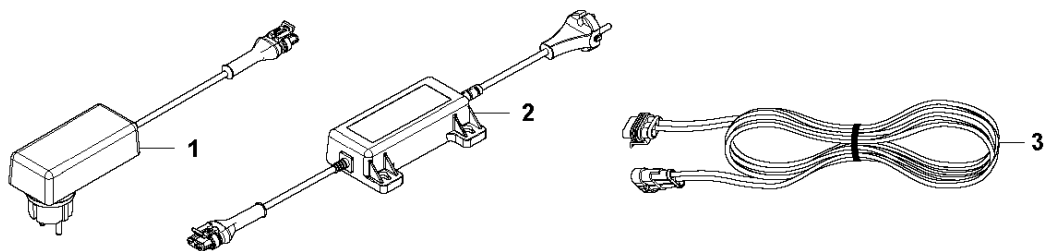

F GARDENA SILENO city
INSTALLATION ACCESSORIES

INSTALLATION ACCESSORIES

SILENO City, 2020-

Ref	Part No	Description	Remark	QTY KIT
1	593 16 36-01	POWER UNIT	Power Unit EU	1
2	590 44 22-02	POWER UNIT	Power Unit UK	1
2	584 86 26-01	POWER UNIT	EU	1
2	584 86 26-05	POWER UNIT	Power Supply Unit AU/NZ	1
2	590 44 22-03	POWER UNIT	Power Unit CH	1
3	579 82 51-01	CABLE ASSY	Low Voltage Cable (20 m)	1
3	579 82 51-02	CABLE ASSY	Low Voltage Cable (10 m)	1
3	579 82 51-03	CABLE ASSY	Low Voltage Cable (3 m)	1
3	579 82 51-04	CABLE ASSY	Low Voltage Cable (5 m)	1
4	966 80 98-01	STAPLE	Staple	1
4	Gardena409020	TBD		1
5	575 23 86-06	SCREW KIT	Screw Kit	1
6	967 10 48-01	WIRE	Wire	1
6	Gardena405820	TBD		1
6	966 80 96-01	WIRE	Wire	1
6	Gardena408820	TBD		1
7	580 48 91-01	BLADE	4087-00.701.00	1
7	966 80 95-01	BLADE	Blade	1
7	Gardena408720	TBD		1
7	577 60 65-05	BLADE SET	Blade Set	1
7	577 60 66-04	BLADE SET	Blade Set	1
8	535 12 90-01	CONNECTOR	Connector	1 10
9	501 98 02-01	COUPLER	Coupler	1 10
10	966 80 97-01	COUPLER	Coupler	1
10	Gardena408920	TBD		1
10	579 04 81-01	ACCESSORY BAG	Accessory Bag	1
11	586 27 79-01	STICKER	Sticker	1
12	502 40 53-01	LABEL	Label	1
13	967 10 49-01	REPAIR KIT	Repair Kit	1
13	Gardena405920	TBD		1
14	115 89 45-01	OPERATOR'S MANUAL	Operator's Manual, Swedish	1
14	115 89 45-06	OPERATOR'S MANUAL	Operator's Manual, Danish	1
14	115 89 45-11	OPERATOR'S MANUAL	Operator's Manual, Finnish	1
14	115 89 45-21	OPERATOR'S MANUAL	Operator's Manual, Norwegian	1
14	115 89 45-26	OPERATOR'S MANUAL	Operator's Manual, English	1
14	115 89 45-31	OPERATOR'S MANUAL	Operator's Manual, French	1
14	115 89 45-36	OPERATOR'S MANUAL	Operator's Manual, Dutch	1
14	115 89 45-41	OPERATOR'S MANUAL	Operator's Manual, Italian	1
14	115 89 45-46	OPERATOR'S MANUAL	Operator's Manual, Spanish	1
14	115 89 45-51	OPERATOR'S MANUAL	Operator's Manual, German	1
14	115 89 45-58	OPERATOR'S MANUAL	Operator's Manual, Hungarian	1
14	115 89 45-59	OPERATOR'S MANUAL	Operator's Manual, Portuguese	1
14	115 89 45-60	OPERATOR'S MANUAL	Operator's Manual, Bulgarian	1
14	115 89 45-61	OPERATOR'S MANUAL	Operator's Manual, Polish	1
14	115 89 45-68	OPERATOR'S MANUAL	Operator's Manual, Slovak	1
14	115 89 45-84	OPERATOR'S MANUAL	Operator's Manual, Slovenian	1
14	115 89 45-90	OPERATOR'S MANUAL	Operator's Manual, Czech	1
15	115 89 46-01	QUICK GUIDE	Quick Guide, Swedish	1
15	115 89 46-06	QUICK GUIDE	Quick Guide, Danish	1
15	115 89 46-11	QUICK GUIDE	Quick Guide, Finnish	1
15	115 89 46-21	QUICK GUIDE	Quick Guide, Norwegian	1
15	115 89 46-26	QUICK GUIDE	Quick Guide, English	1