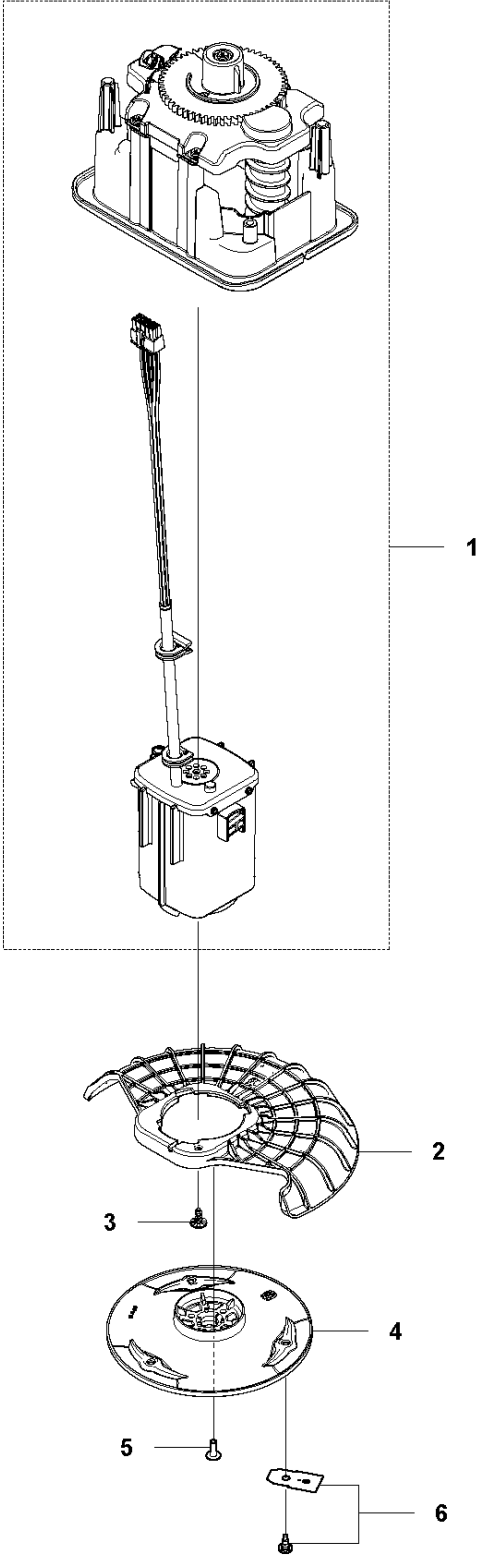

D GARDENA SILENO city
BLADE MOTOR & CUTTING EQUIPMENT

BLADE MOTOR & CUTTING EQUIPMENT

SILENO City, 2020-

Ref	Part No	Description	Remark	QTY	KIT
1	593 82 14-01	CUTTING SYSTEM	Cutting System	1	2
2	589 35 07-01	GUARD	Guard	1	
3	574 45 01-01	SCREW ITPANT	Screw	1	
4	589 34 68-01	CUTTING DISC	Cutting Disc	1	
5	590 50 87-01	SCREW	Screw	3	
6	580 48 91-01	BLADE	4087-00.701.00	1	
6	966 80 95-01	BLADE	Blade	1	
6	Gardena40872 0	TBD		1