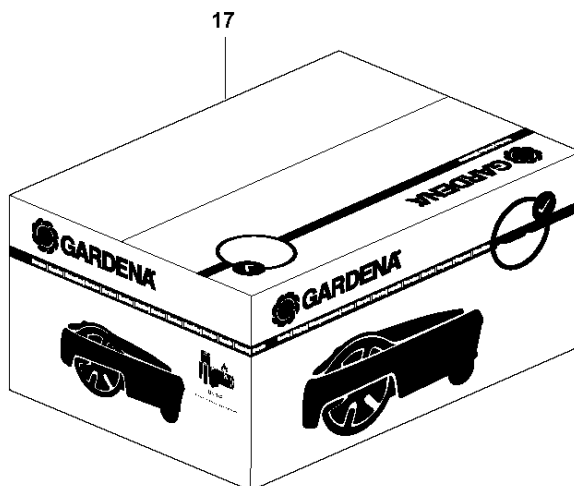

F GARDENA SILENO city
INSTALLATION ACCESSORIES

INSTALLATION ACCESSORIES

SILENO City, 2020-

Ref	Part No	Description	Remark	QTY KIT
1	593 16 36-01	POWER UNIT	Power Unit EU	1
2	590 44 22-02	POWER UNIT	Power Unit UK	1
2	584 86 26-01	POWER UNIT	EU	1
2	584 86 26-05	POWER UNIT	Power Supply Unit AU/NZ	1
2	590 44 22-03	POWER UNIT	Power Unit CH	1
3	579 82 51-01	CABLE ASSY	Low Voltage Cable (20 m)	1
3	579 82 51-02	CABLE ASSY	Low Voltage Cable (10 m)	1
3	579 82 51-03	CABLE ASSY	Low Voltage Cable (3 m)	1
3	579 82 51-04	CABLE ASSY	Low Voltage Cable (5 m)	1
4	966 80 98-01	STAPLE	Staple	1
4	Gardena409020	TBD		1
5	575 23 86-06	SCREW KIT	Screw Kit	1
6	967 10 48-01	WIRE	Wire	1
6	Gardena405820	TBD		1
6	966 80 96-01	WIRE	Wire	1
6	Gardena408820	TBD		1
7	580 48 91-01	BLADE	4087-00.701.00	1
7	966 80 95-01	BLADE	Blade	1
7	Gardena408720	TBD		1
7	577 60 65-05	BLADE SET	Blade Set	1
7	577 60 66-04	BLADE SET	Blade Set	1
8	535 12 90-01	CONNECTOR	Connector	1 10
9	501 98 02-01	COUPLER	Coupler	1 10
10	966 80 97-01	COUPLER	Coupler	1
10	Gardena408920	TBD		1
10	579 04 81-01	ACCESSORY BAG	Accessory Bag	1
11	586 27 79-01	STICKER	Sticker	1
12	502 40 53-01	LABEL	Label	1
13	967 10 49-01	REPAIR KIT	Repair Kit	1
13	Gardena405920	TBD		1
14	115 89 45-01	OPERATOR'S MANUAL	Operator's Manual, Swedish	1
14	115 89 45-06	OPERATOR'S MANUAL	Operator's Manual, Danish	1
14	115 89 45-11	OPERATOR'S MANUAL	Operator's Manual, Finnish	1
14	115 89 45-21	OPERATOR'S MANUAL	Operator's Manual, Norwegian	1
14	115 89 45-26	OPERATOR'S MANUAL	Operator's Manual, English	1
14	115 89 45-31	OPERATOR'S MANUAL	Operator's Manual, French	1
14	115 89 45-36	OPERATOR'S MANUAL	Operator's Manual, Dutch	1
14	115 89 45-41	OPERATOR'S MANUAL	Operator's Manual, Italian	1
14	115 89 45-46	OPERATOR'S MANUAL	Operator's Manual, Spanish	1
14	115 89 45-51	OPERATOR'S MANUAL	Operator's Manual, German	1
14	115 89 45-58	OPERATOR'S MANUAL	Operator's Manual, Hungarian	1
14	115 89 45-59	OPERATOR'S MANUAL	Operator's Manual, Portuguese	1
14	115 89 45-60	OPERATOR'S MANUAL	Operator's Manual, Bulgarian	1
14	115 89 45-61	OPERATOR'S MANUAL	Operator's Manual, Polish	1
14	115 89 45-68	OPERATOR'S MANUAL	Operator's Manual, Slovak	1
14	115 89 45-84	OPERATOR'S MANUAL	Operator's Manual, Slovenian	1
14	115 89 45-90	OPERATOR'S MANUAL	Operator's Manual, Czech	1
15	115 89 46-01	QUICK GUIDE	Quick Guide, Swedish	1
15	115 89 46-06	QUICK GUIDE	Quick Guide, Danish	1
15	115 89 46-11	QUICK GUIDE	Quick Guide, Finnish	1
15	115 89 46-21	QUICK GUIDE	Quick Guide, Norwegian	1
15	115 89 46-26	QUICK GUIDE	Quick Guide, English	1