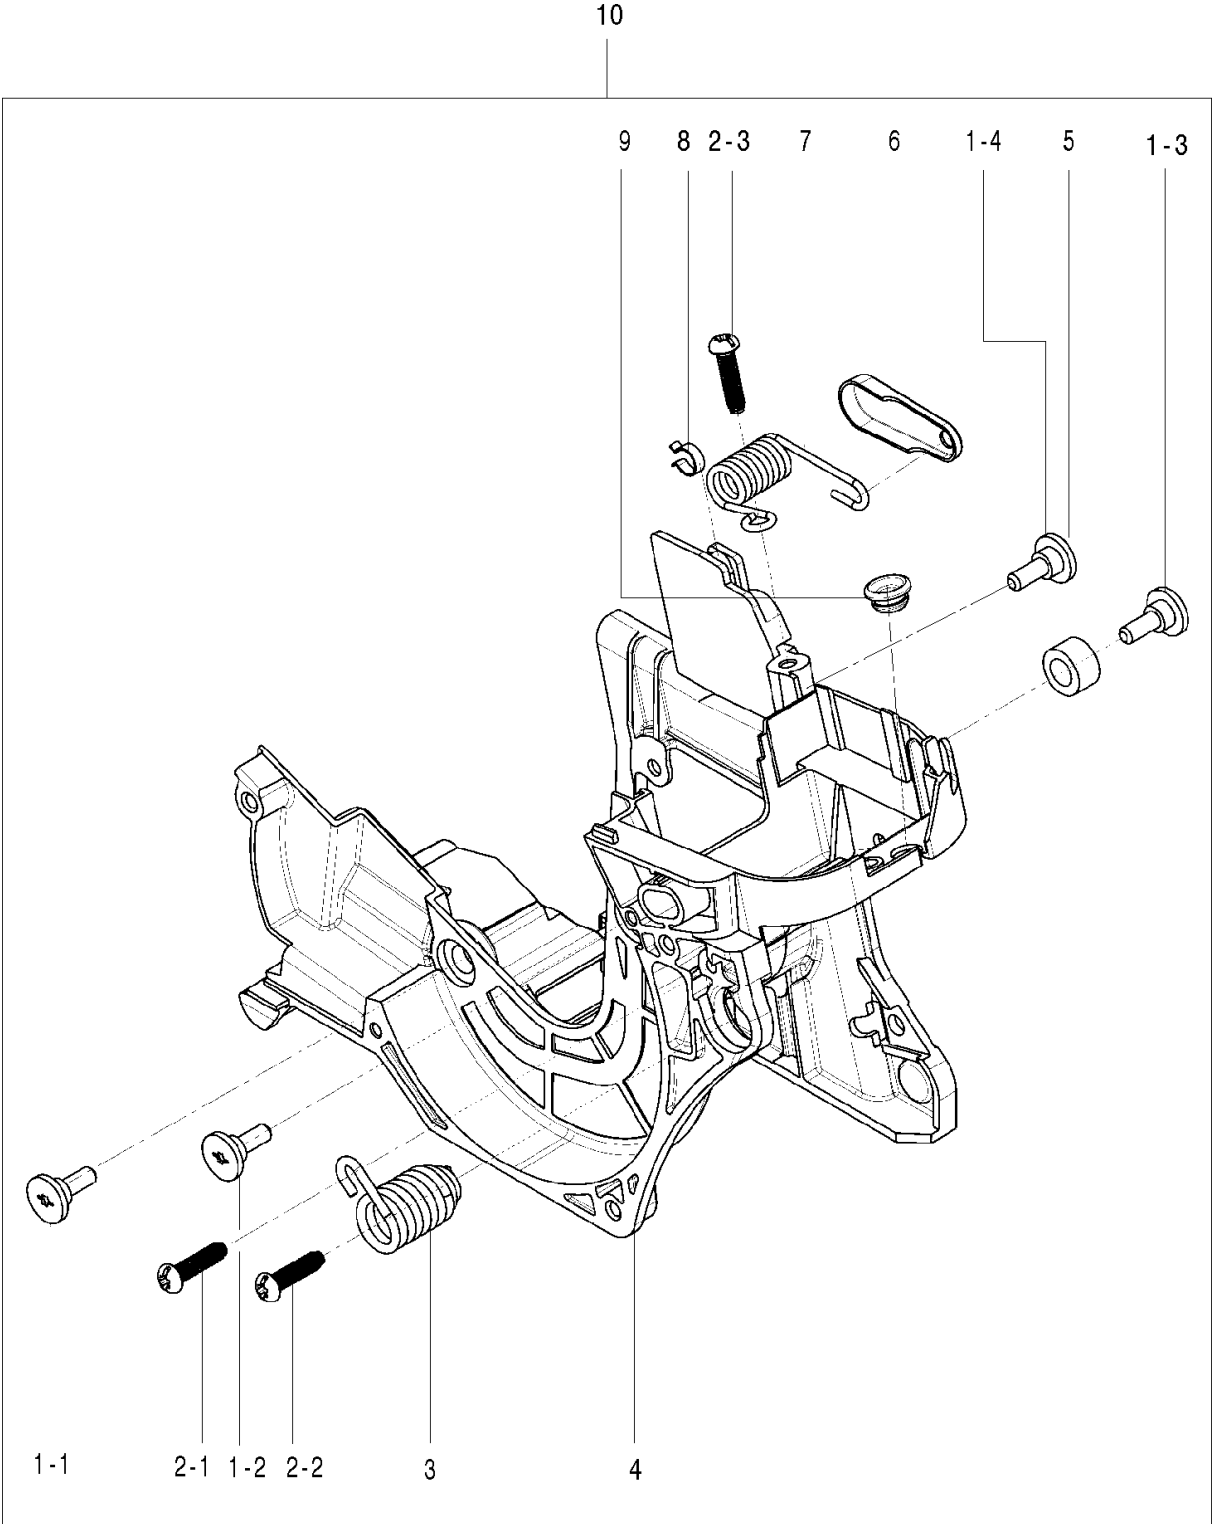

SPARE PARTS LIST

CHAIN SAWS

125, 967068001, 2016-06

ACCESSORIES

125, 967068001, 2016-06

Ref	Part No	Description	Remark	QTY KIT
1	574 22 81-01	COMBINATION WRENCH		1

BRACKET

125, 967068001, 2016-06

Ref	Part No	Description	Remark	QTY KIT
1	574 73 01-01	SCREW		4
2	574 22 39-01	SCREW		3
3	574 22 42-01	SPRING		1
5	574 22 53-01	GROMMET		1
6	574 22 76-01	SPACER		1
7	574 22 75-01	SPRING		1
8	574 22 43-01	BUSH		1
9	574 72 85-01	GROMMET		1
10	586 09 86-03	BRACKET	incl 1-9	1

CARBURETOR & AIR FILTER

125, 967068001, 2016-06

Ref	Part No	Description	Remark	QTY KIT
1	584 95 63-02	SCREW		2
2	574 22 39-01	SCREW		1
3	574 72 97-01	FILTER HOLDER		1
4	582 20 34-01	CARBURETTOR		1
7	589 57 02-01	NUT		2
8	589 49 52-01	ADAPTER		1
9	574 22 13-04	SCREW		2
10	574 22 35-02	GASKET		1
11	589 57 01-01	SPACER		2
12	574 22 36-01	GASKET		1
13	588 81 86-03	CHOKE	incl 6-7	1
14	574 22 37-02	AIR FILTER ASSY		1

CRANKCASE

125, 967068001, 2016-06

Ref	Part No	Description	Remark	QTY KIT
1	582 62 92-01	SHORT BLOCK ASSY	incl 2-10	1
11	574 22 58-01	CHAIN CATCHER		1
12	574 73 11-01	SCREW		1
13	574 22 55-01	NUT		2
14	574 72 70-01	SCREW	incl 6-7	2
15	582 62 94-01	BAR PLATE	incl 16, 17	1
18	574 22 46-01	CONNECTOR		1
19	574 22 45-01	HOSE		1
20	582 62 96-01	SPIKE	incl 21, 22	1