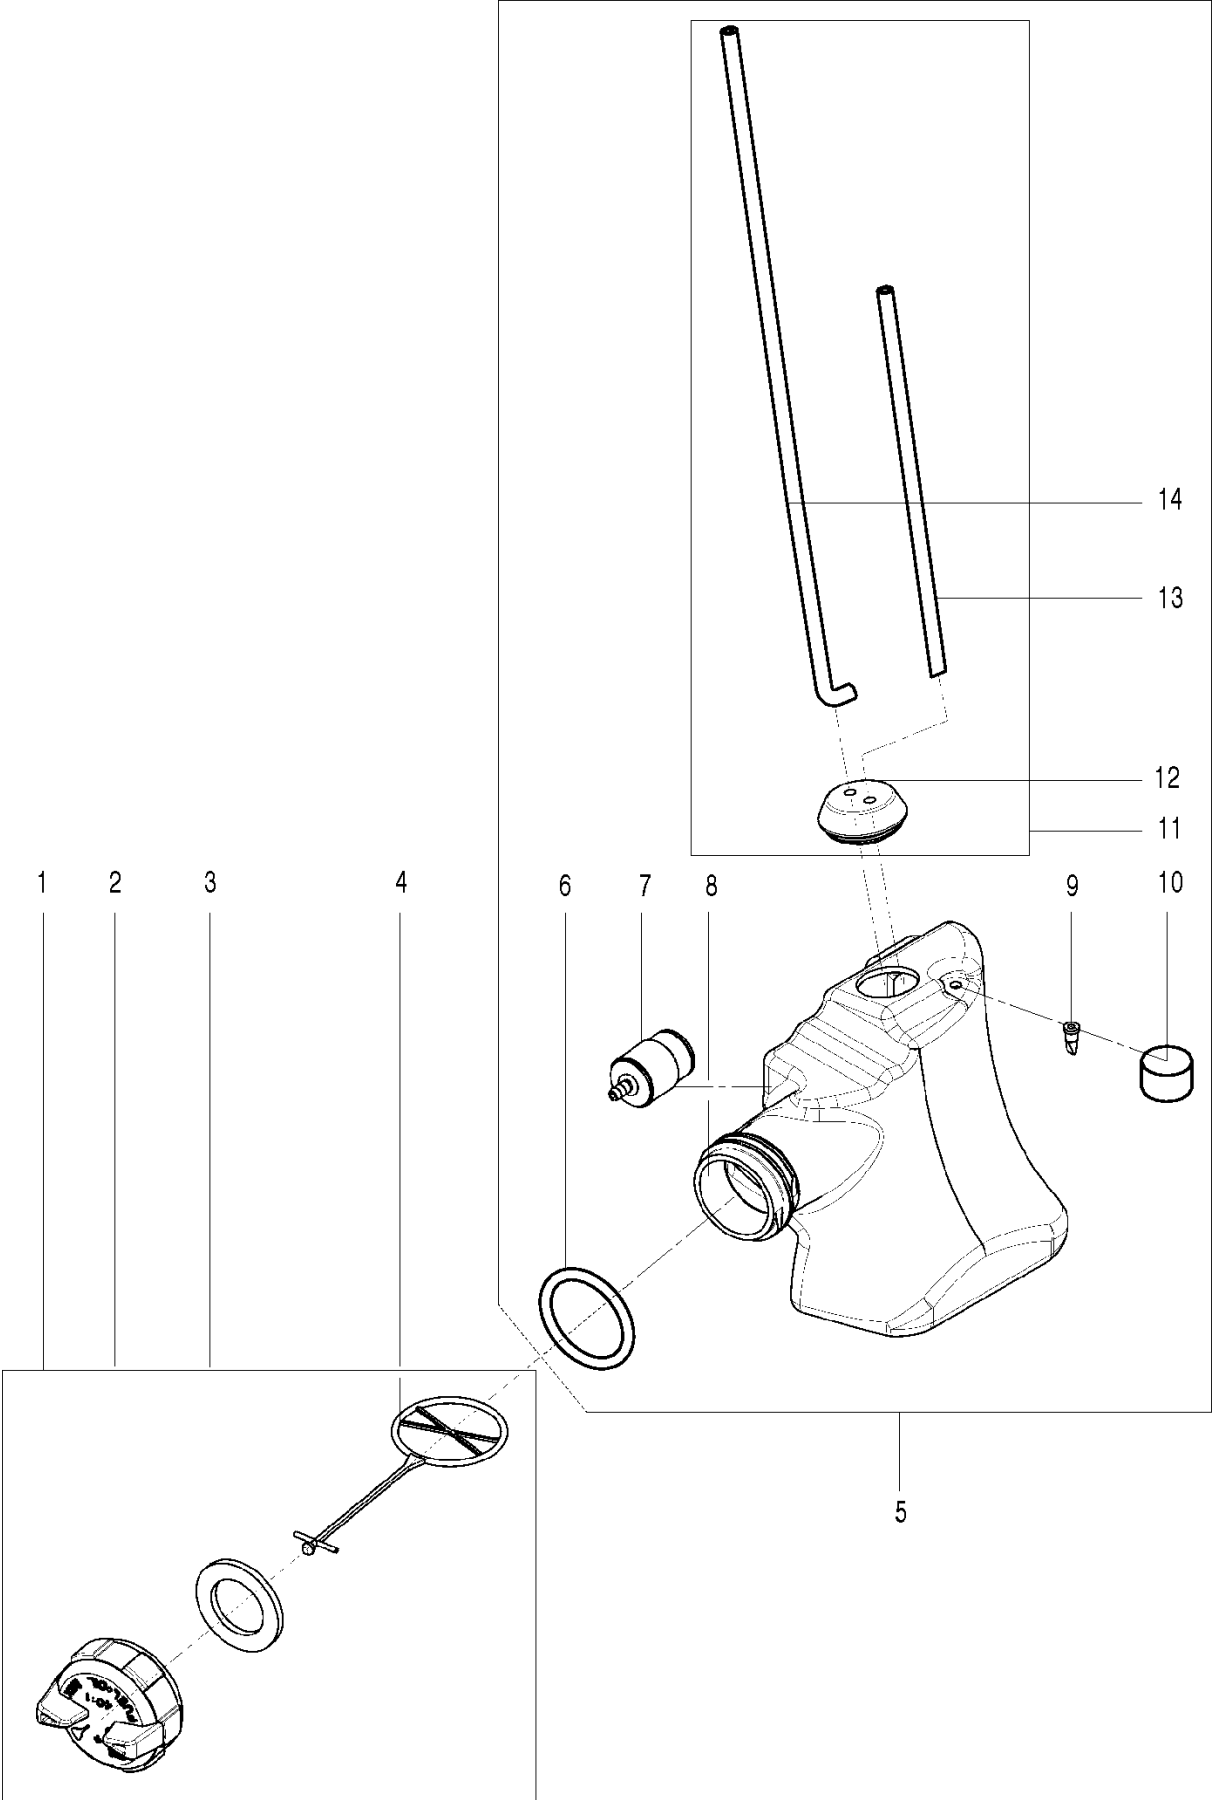

FUEL TANK

125, 967068001, 2016-06

Ref	Part No	Description	Remark	QTY KIT
1	574 22 71-02	TANK CAP ASSY	incl 2-4	1
5	582 63 14-01	FUEL TANK	incl 6-11	1
6	586 87 41-01	SEALING RING		1
11	582 63 15-01	FUEL HOSE	incl 12-14	1