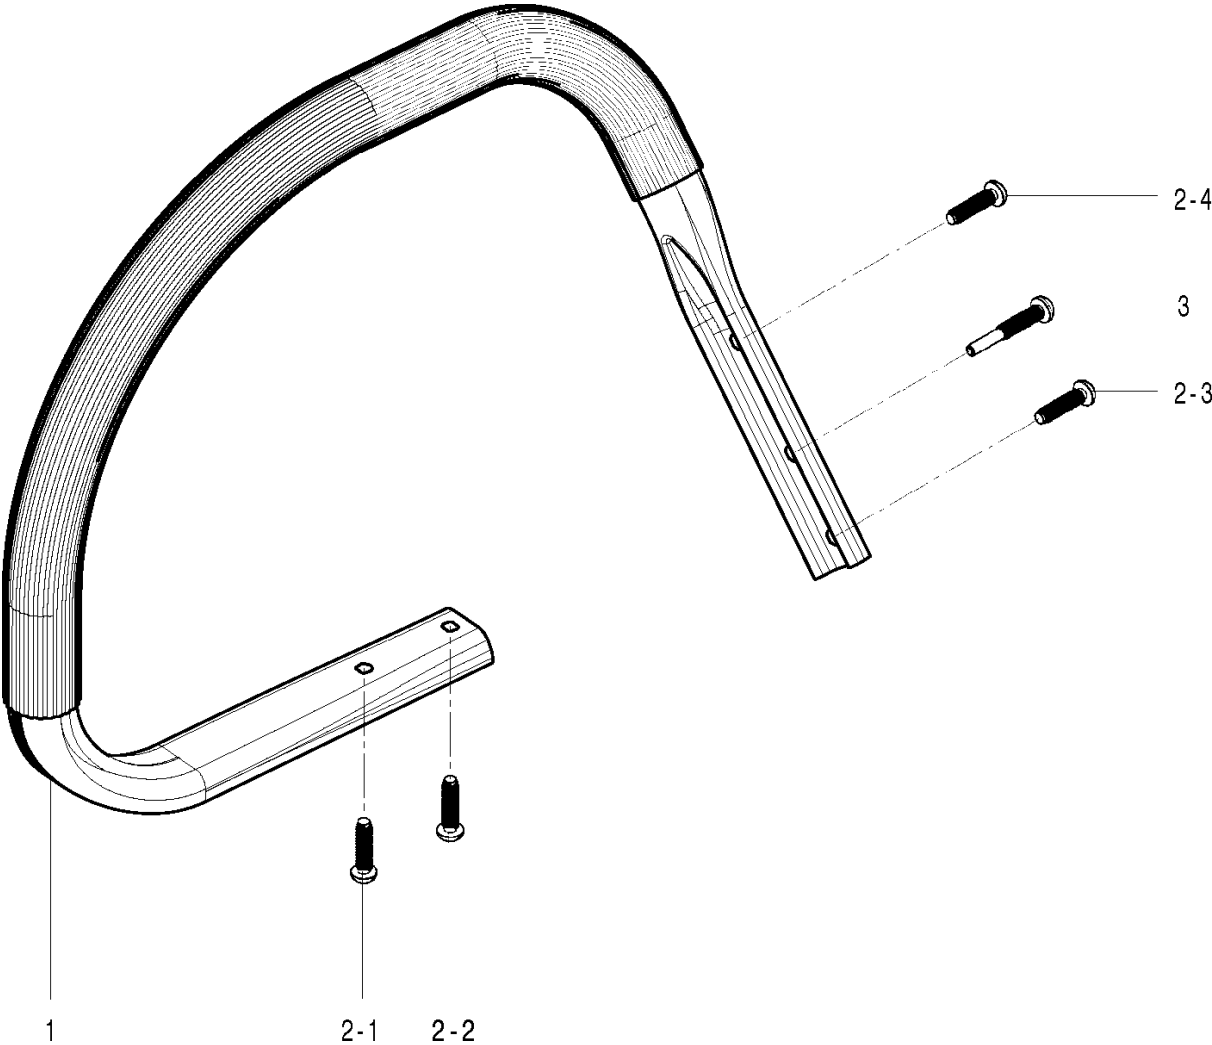

CYLINDER COVER

125, 967068001, 2016-06

Ref	Part No	Description	Remark	QTY KIT
1	582 61 86-01	CYLINDER ASSY	incl 2-3	1
4	582 88 32-01	KNOB		1

FUEL TANK

125, 967068001, 2016-06

Ref	Part No	Description	Remark	QTY KIT
1	574 22 71-02	TANK CAP ASSY	incl 2-4	1
5	582 63 14-01	FUEL TANK	incl 6-11	1
6	586 87 41-01	SEALING RING		1
11	582 63 15-01	FUEL HOSE	incl 12-14	1