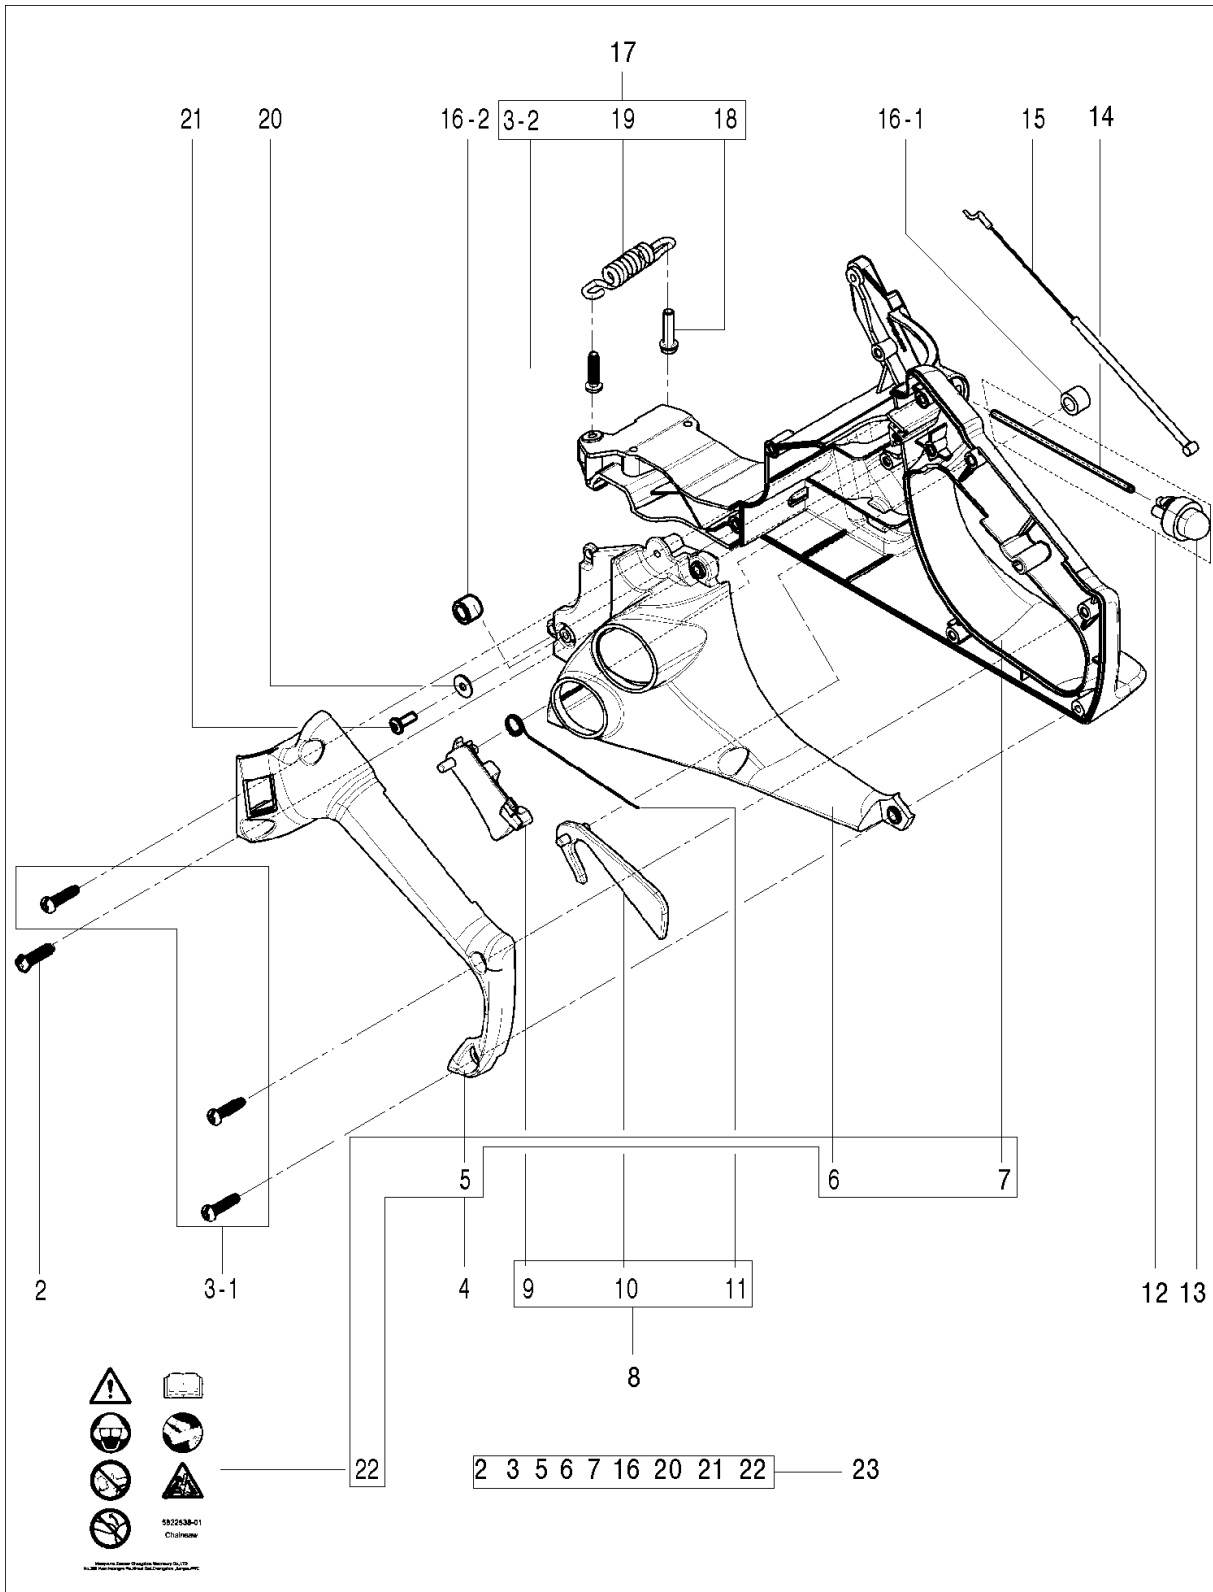

REAR HANDLE

125, 967068001, 2016-06

Ref	Part No	Description	Remark	QTY KIT
1	582 63 06-01	HANDLE ASSY	incl 2-23	1
2	574 22 39-02	SCREW		1
3	574 22 39-01	SCREW		3
4	582 63 07-01	HANDLE ASSY	incl 5-7, 22	1
8	582 63 08-01	TRIGGER	incl 9-11	1
12	582 63 09-01	PURGE	incl 13-14	1
15	574 22 67-01	THROTTLE CABLE		1
16	574 73 29-01	GROMMET		2
17	582 63 10-01	SPRING	incl 18, 19, 22	1
20	734 11 37-41	WASHER		1
21	574 22 65-02	SCREW		1
23	582 63 11-01	REAR HANDLE ASSY	incl 2-7, 16, 20-22	1