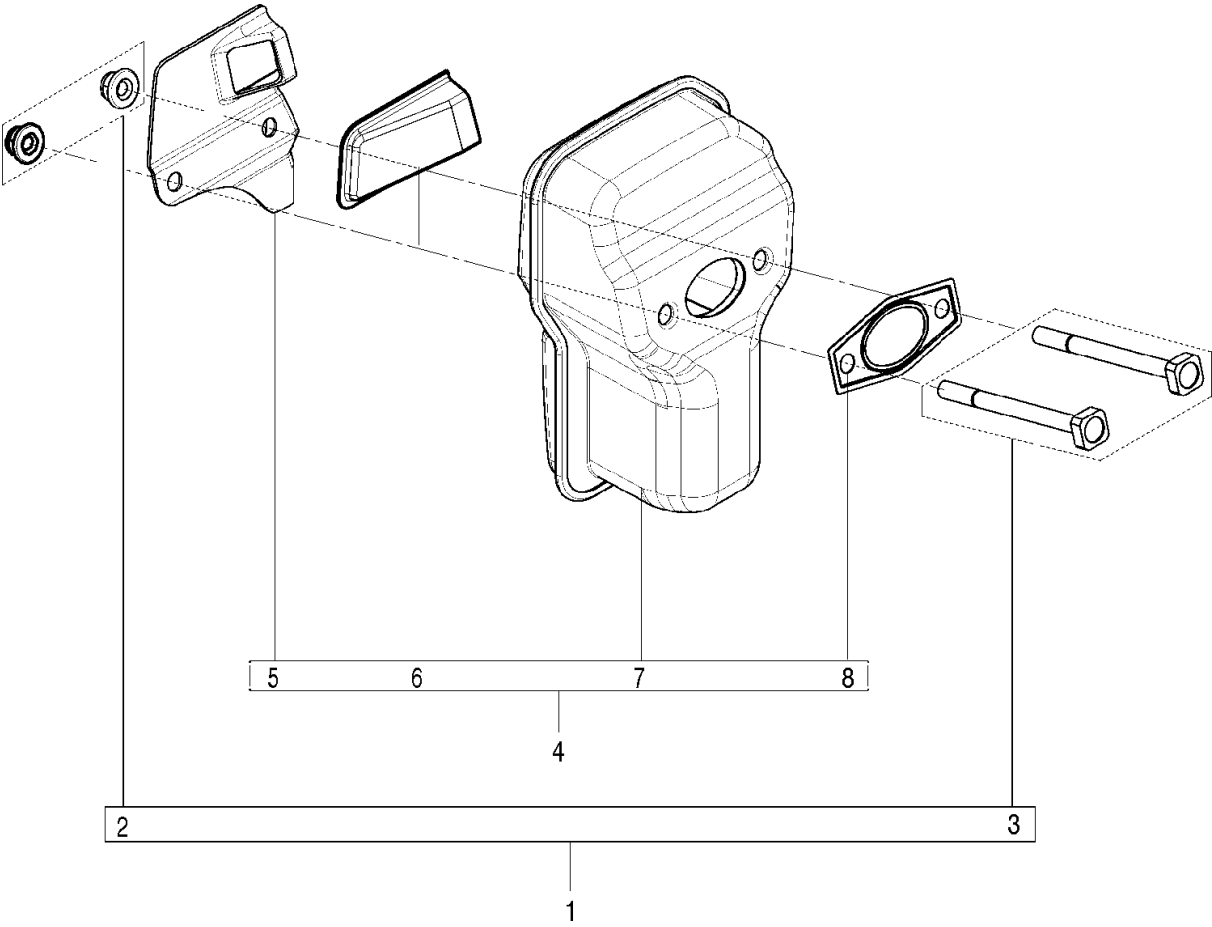

MUFFLER

125, 967068001, 2016-06

Ref	Part No	Description	Remark	QTY KIT
1	582 63 01-01	FIXING PLATE	incl 2, 3	1
4	582 63 03-01	MUFFLER ASSY	incl 5-8	1
8	574 22 29-01	GASKET		1