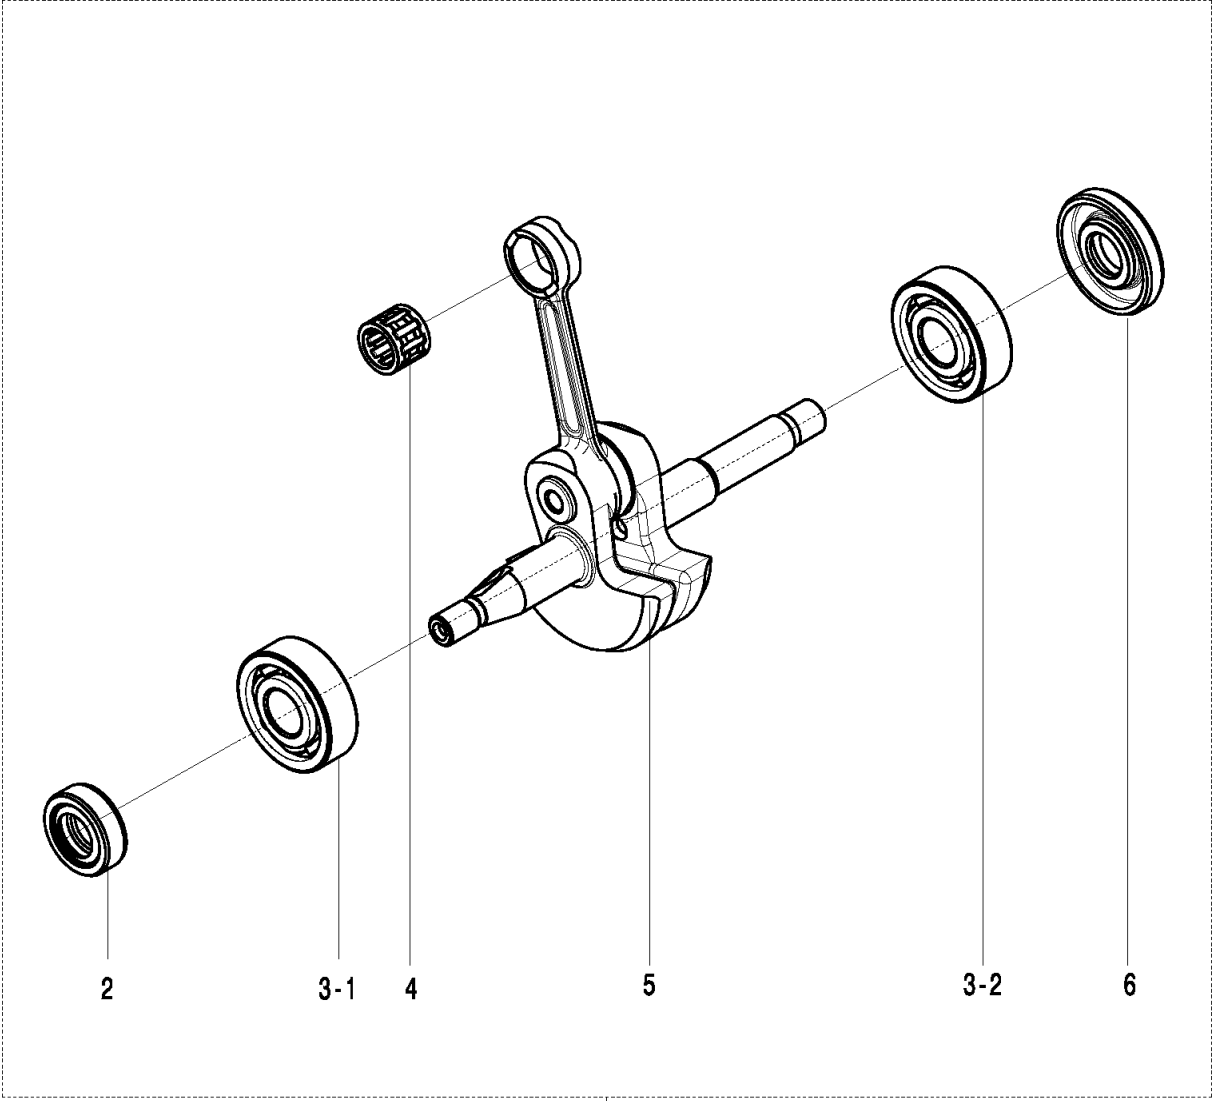

CARBURETOR & AIR FILTER

125, 967068001, 2016-06

Ref	Part No	Description	Remark	QTY KIT
1	584 95 63-02	SCREW		2
2	574 22 39-01	SCREW		1
3	574 72 97-01	FILTER HOLDER		1
4	582 20 34-01	CARBURETTOR		1
7	589 57 02-01	NUT		2
8	589 49 52-01	ADAPTER		1
9	574 22 13-04	SCREW		2
10	574 22 35-02	GASKET		1
11	589 57 01-01	SPACER		2
12	574 22 36-01	GASKET		1
13	588 81 86-03	CHOKE	incl 6-7	1
14	574 22 37-02	AIR FILTER ASSY		1

CHAIN BRAKE

125, 967068001, 2016-06

Ref	Part No	Description	Remark	QTY KIT
1	582 10 26-02	CHAIN BRAKE ASSY	incl 2-29	1
2	585 59 83-02	HAND GUARD		1
3	582 61 01-01	HAND GUARD ASSY	incl 3-7	1
8	582 61 02-01	BRAKE BAND ASSY	incl 9-15	1
16	582 10 24-01	CLUTCH COVER ASSY	incl 17, 18	1
19	581 42 73-01	BRAKE BAND	Pivot. 3/8-16	1
20	582 61 03-01	GASKET	incl 21, 22-1	1
23	582 61 05-01	COVER ASSY	incl 24, 22-2	1
25	582 61 04-01	CHAIN BRAKE	incl 26-28	1
29	586 04 22-01	SPRING		1

CRANKCASE

125, 967068001, 2016-06

Ref	Part No	Description	Remark	QTY KIT
1	582 62 92-01	SHORT BLOCK ASSY	incl 2-10	1
11	574 22 58-01	CHAIN CATCHER		1
12	574 73 11-01	SCREW		1
13	574 22 55-01	NUT		2
14	574 72 70-01	SCREW	incl 6-7	2
15	582 62 94-01	BAR PLATE	incl 16, 17	1
18	574 22 46-01	CONNECTOR		1
19	574 22 45-01	HOSE		1
20	582 62 96-01	SPIKE	incl 21, 22	1

CRANKSHAFT

125, 967068001, 2016-06

Ref	Part No	Description	Remark	QTY KIT
1	582 62 91-01	CRANKSHAFT ASSY	incl 2-6	1
4	574 72 57-01	NEEDLE BEARING		1

CUTTING EQUIPMENT

125, 967068001, 2016-06

Ref	Part No	Description	Remark	QTY KIT
1	582 10 27-01	BAR GUARD	Bar guard 18"	1
2	578 10 82-01	SILKSCREEN	Bar 18"	1
3	582 10 95-01	CHAIN	Chain 18"	1