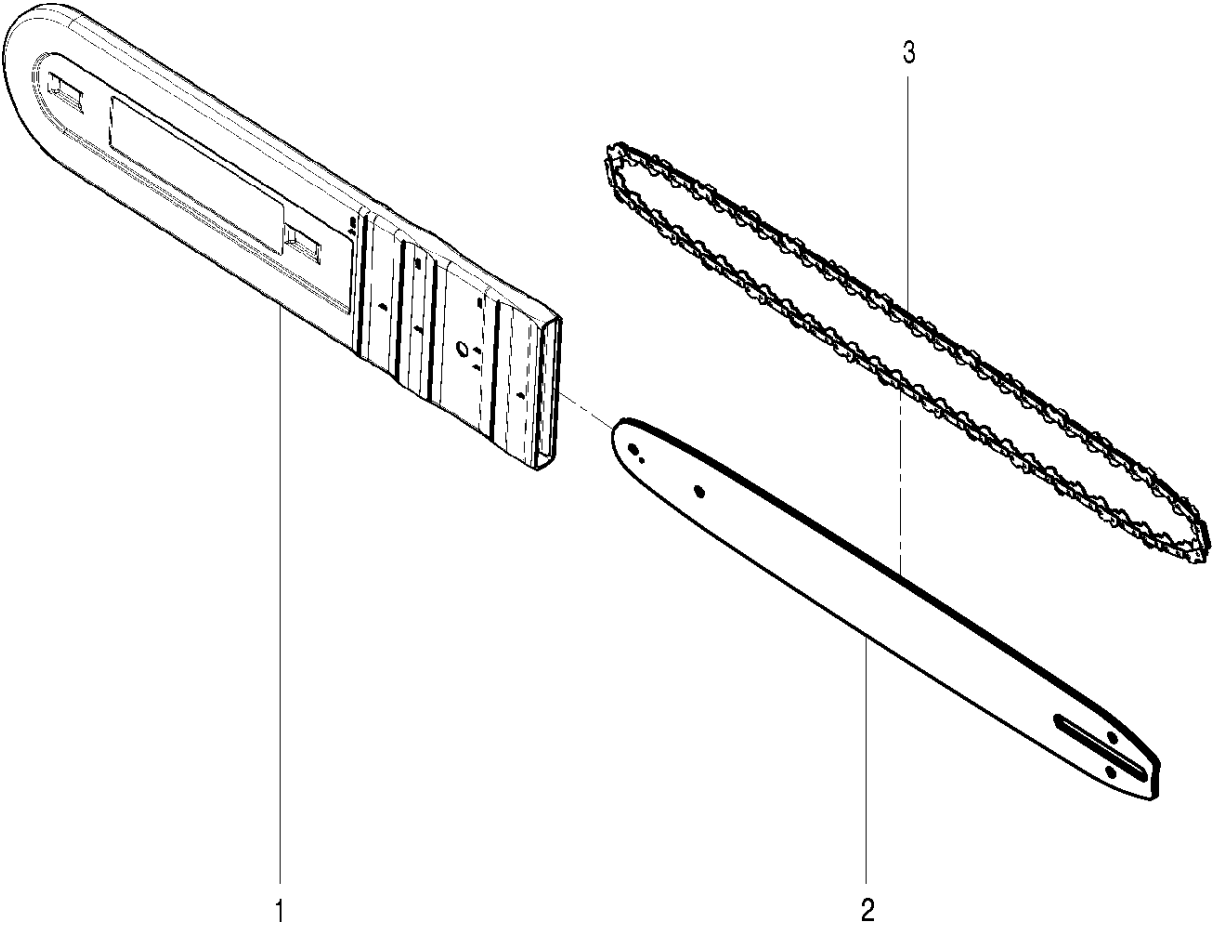

CUTTING EQUIPMENT

125, 967068001, 2016-06

Ref	Part No	Description	Remark	QTY KIT
1	582 10 27-01	BAR GUARD	Bar guard 18"	1
2	578 10 82-01	SILKSCREEN	Bar 18"	1
3	582 10 95-01	CHAIN	Chain 18"	1