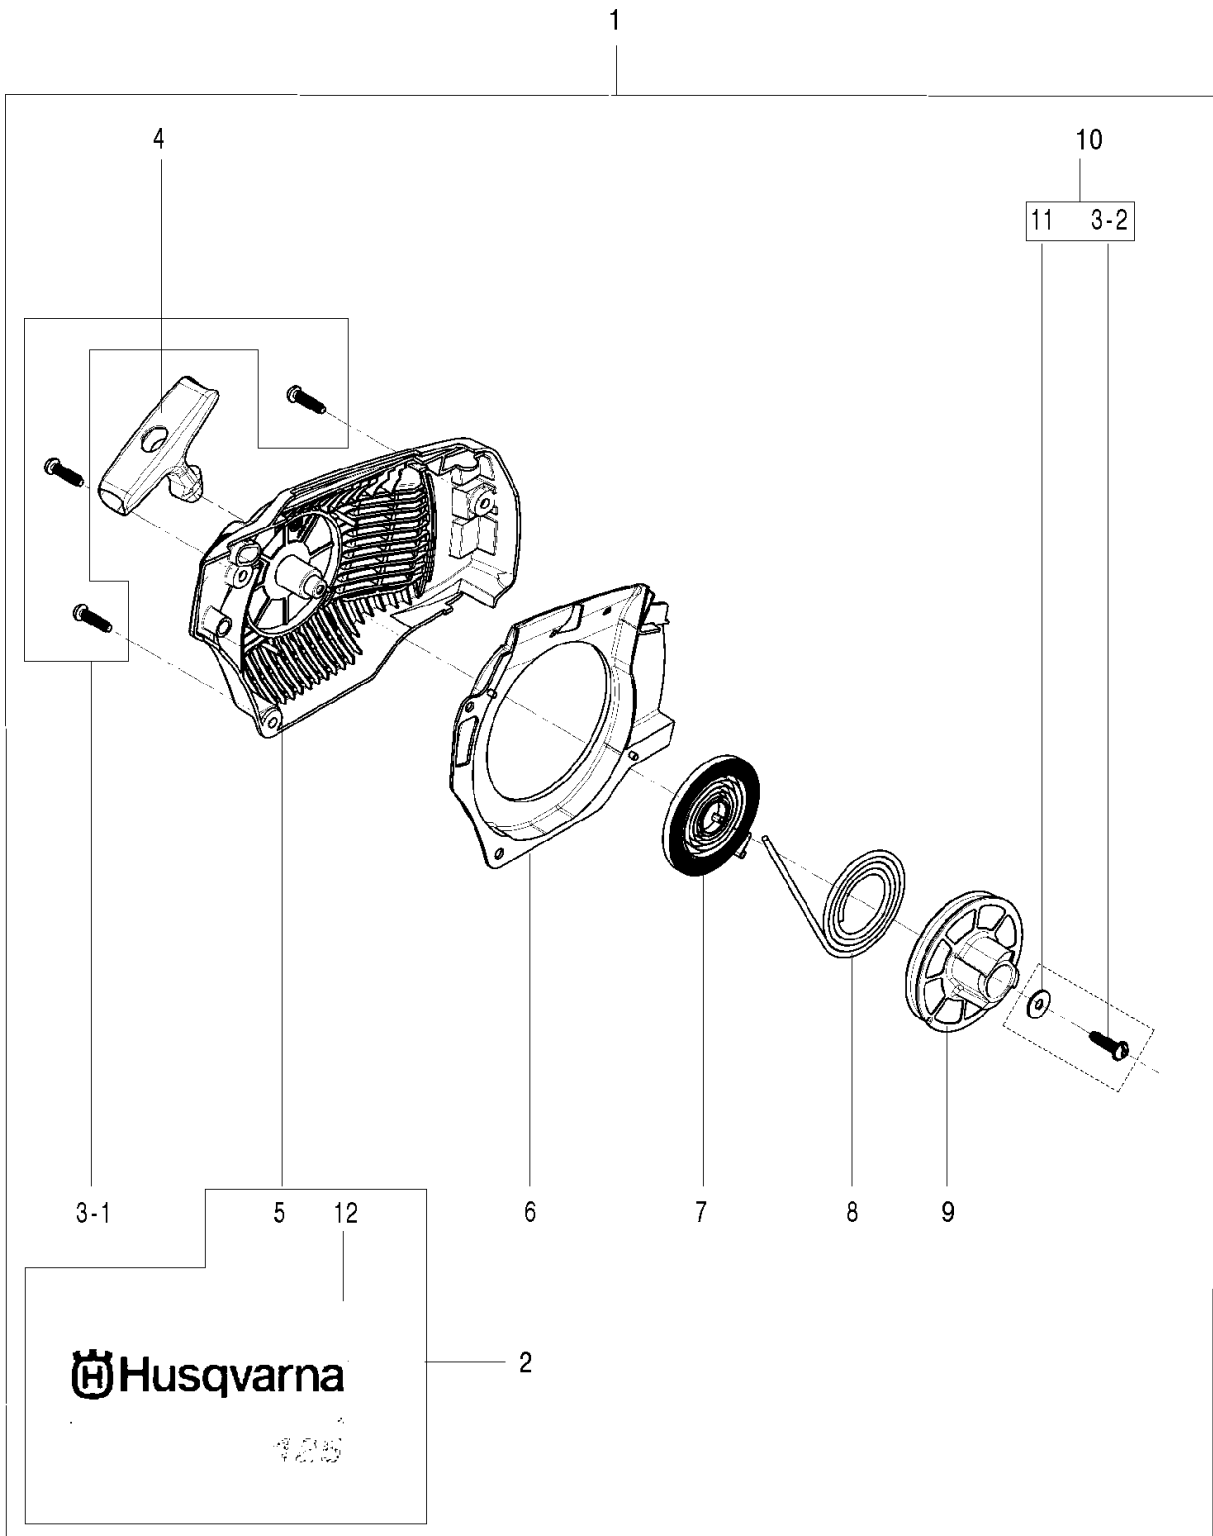

Ref	Part No	Description	Remark	QTY KIT
1	574 22 44-01	SPACER		1
2	589 40 44-01	OIL PUMP ASSY		1
4	574 22 13-02	SCREW		4
5	589 40 46-01	COVER ASSY		1
7	574 22 48-01	WORM GEAR		1
8	574 71 85-01	CLUTCH DRUM		1
9	529 26 99-01	BEARING-COMP		1
10	574 22 51-01	WASHER		1
11	574 22 52-01	CLUTCH ASSY		2

OIL TANK

125, 967068001, 2016-06

Ref	Part No	Description	Remark	QTY KIT
1	582 63 12-01	OIL TANK	incl 2-10	1
2	582 63 17-01	OIL HOSE	incl 3-7	1
8	582 63 13-01	NIPPLE	incl 9, 10	1
13	586 47 18-01	O-RING	incl 11, 12	1
14	574 22 69-01	TANK CAP ASSY	incl 15-17	1

REAR HANDLE

125, 967068001, 2016-06

Ref	Part No	Description	Remark	QTY KIT
1	582 63 06-01	HANDLE ASSY	incl 2-23	1
2	574 22 39-02	SCREW		1
3	574 22 39-01	SCREW		3
4	582 63 07-01	HANDLE ASSY	incl 5-7, 22	1
8	582 63 08-01	TRIGGER	incl 9-11	1
12	582 63 09-01	PURGE	incl 13-14	1
15	574 22 67-01	THROTTLE CABLE		1
16	574 73 29-01	GROMMET		2
17	582 63 10-01	SPRING	incl 18, 19, 22	1
20	734 11 37-41	WASHER		1
21	574 22 65-02	SCREW		1
23	582 63 11-01	REAR HANDLE ASSY	incl 2-7, 16, 20-22	1