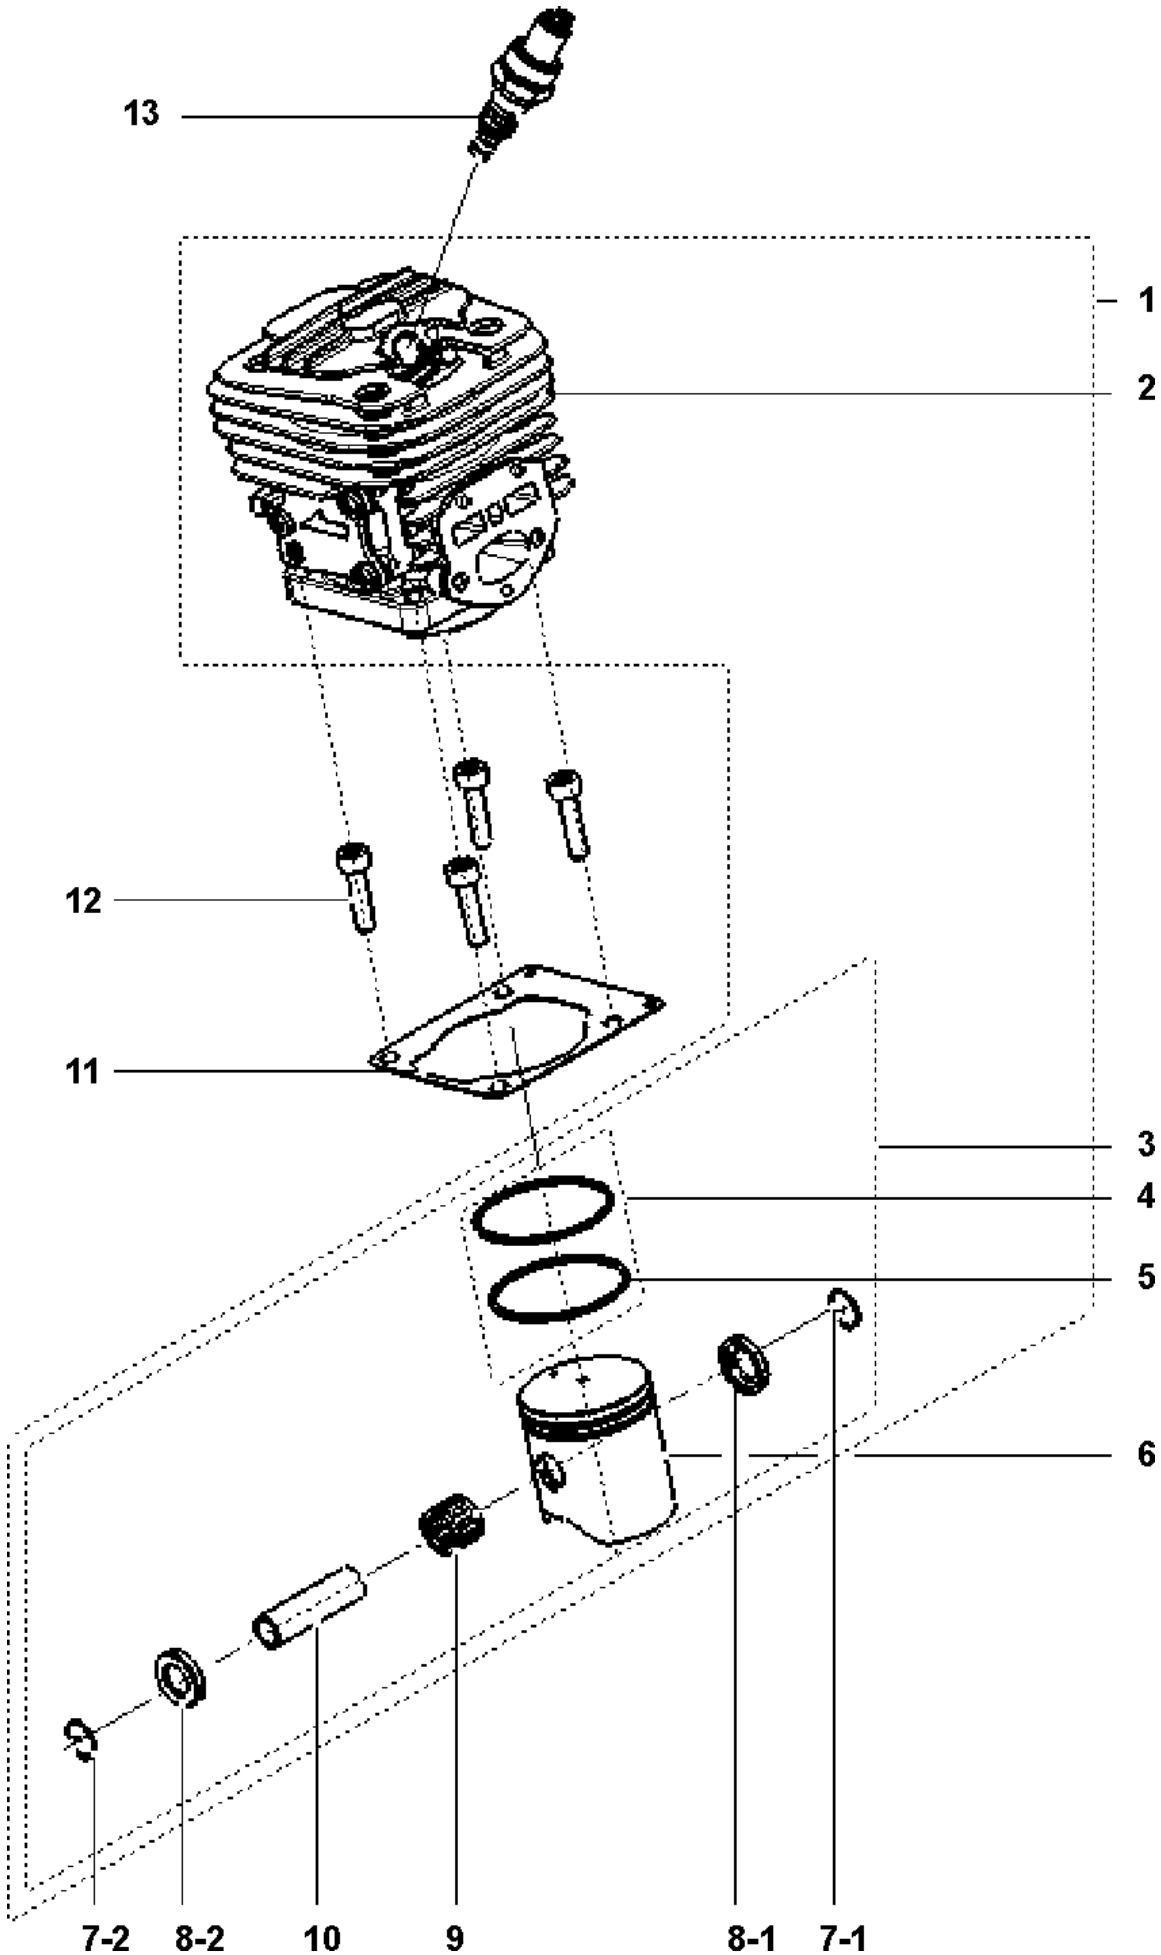

CARBURETOR & AIR FILTER

125, 967068001, 2016-06

Ref	Part No	Description	Remark	QTY KIT
1	584 95 63-02	SCREW		2
2	574 22 39-01	SCREW		1
3	574 72 97-01	FILTER HOLDER		1
4	582 20 34-01	CARBURETTOR		1
7	589 57 02-01	NUT		2
8	589 49 52-01	ADAPTER		1
9	574 22 13-04	SCREW		2
10	574 22 35-02	GASKET		1
11	589 57 01-01	SPACER		2
12	574 22 36-01	GASKET		1
13	588 81 86-03	CHOKE	incl 6-7	1
14	574 22 37-02	AIR FILTER ASSY		1

CRANKCASE

125, 967068001, 2016-06

Ref	Part No	Description	Remark	QTY KIT
1	582 62 92-01	SHORT BLOCK ASSY	incl 2-10	1
11	574 22 58-01	CHAIN CATCHER		1
12	574 73 11-01	SCREW		1
13	574 22 55-01	NUT		2
14	574 72 70-01	SCREW	incl 6-7	2
15	582 62 94-01	BAR PLATE	incl 16, 17	1
18	574 22 46-01	CONNECTOR		1
19	574 22 45-01	HOSE		1
20	582 62 96-01	SPIKE	incl 21, 22	1

CRANKSHAFT

125, 967068001, 2016-06

Ref	Part No	Description	Remark	QTY KIT
1	582 62 91-01	CRANKSHAFT ASSY	incl 2-6	1
4	574 72 57-01	NEEDLE BEARING		1

CUTTING EQUIPMENT

125, 967068001, 2016-06

Ref	Part No	Description	Remark	QTY KIT
1	582 10 27-01	BAR GUARD	Bar guard 18"	1
2	578 10 82-01	SILKSCREEN	Bar 18"	1
3	582 10 95-01	CHAIN	Chain 18"	1

CYLINDER

125, 967068001, 2016-06

Ref	Part No	Description	Remark	QTY KIT
1	582 63 00-03	CYLINDER ASSY		1
3	582 62 84-01	PISTON ASSY		1
4	582 62 85-01	PISTON ASSY		1
9	574 72 57-01	NEEDLE BEARING		1
11	574 22 20-01	GASKET		1
12	584 95 59-01	SCREW		4
13	578 41 02-01	SPARK PLUG		1