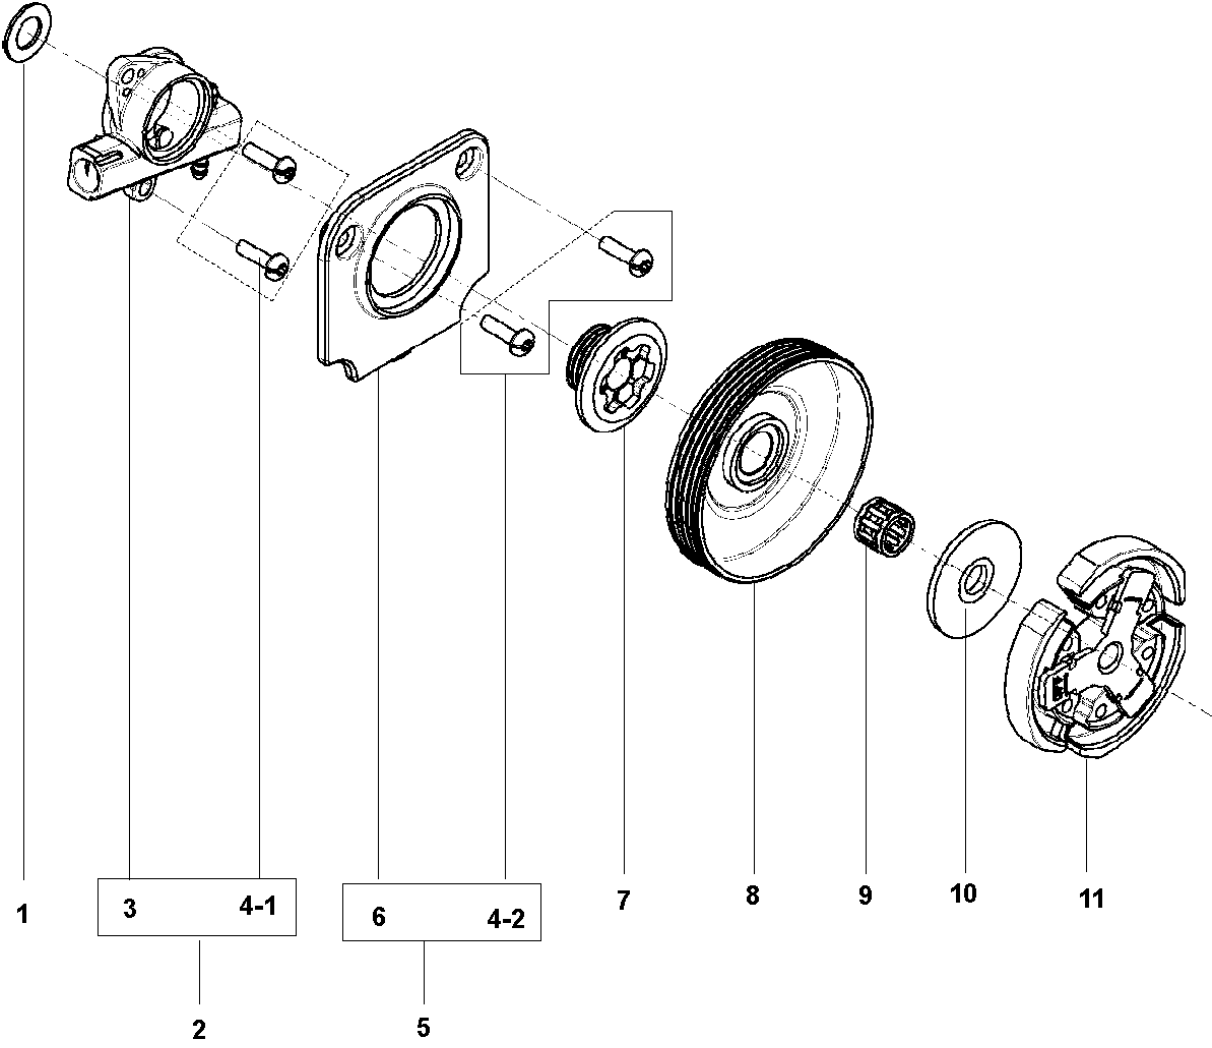

OIL PUMP

125, 967068001, 2016-06

Ref	Part No	Description	Remark	QTY KIT
1	574 22 44-01	SPACER		1
2	589 40 44-01	OIL PUMP ASSY		1
4	574 22 13-02	SCREW		4
5	589 40 46-01	COVER ASSY		1
7	574 22 48-01	WORM GEAR		1
8	574 71 85-01	CLUTCH DRUM		1
9	529 26 99-01	BEARING-COMP		1
10	574 22 51-01	WASHER		1
11	574 22 52-01	CLUTCH ASSY		2