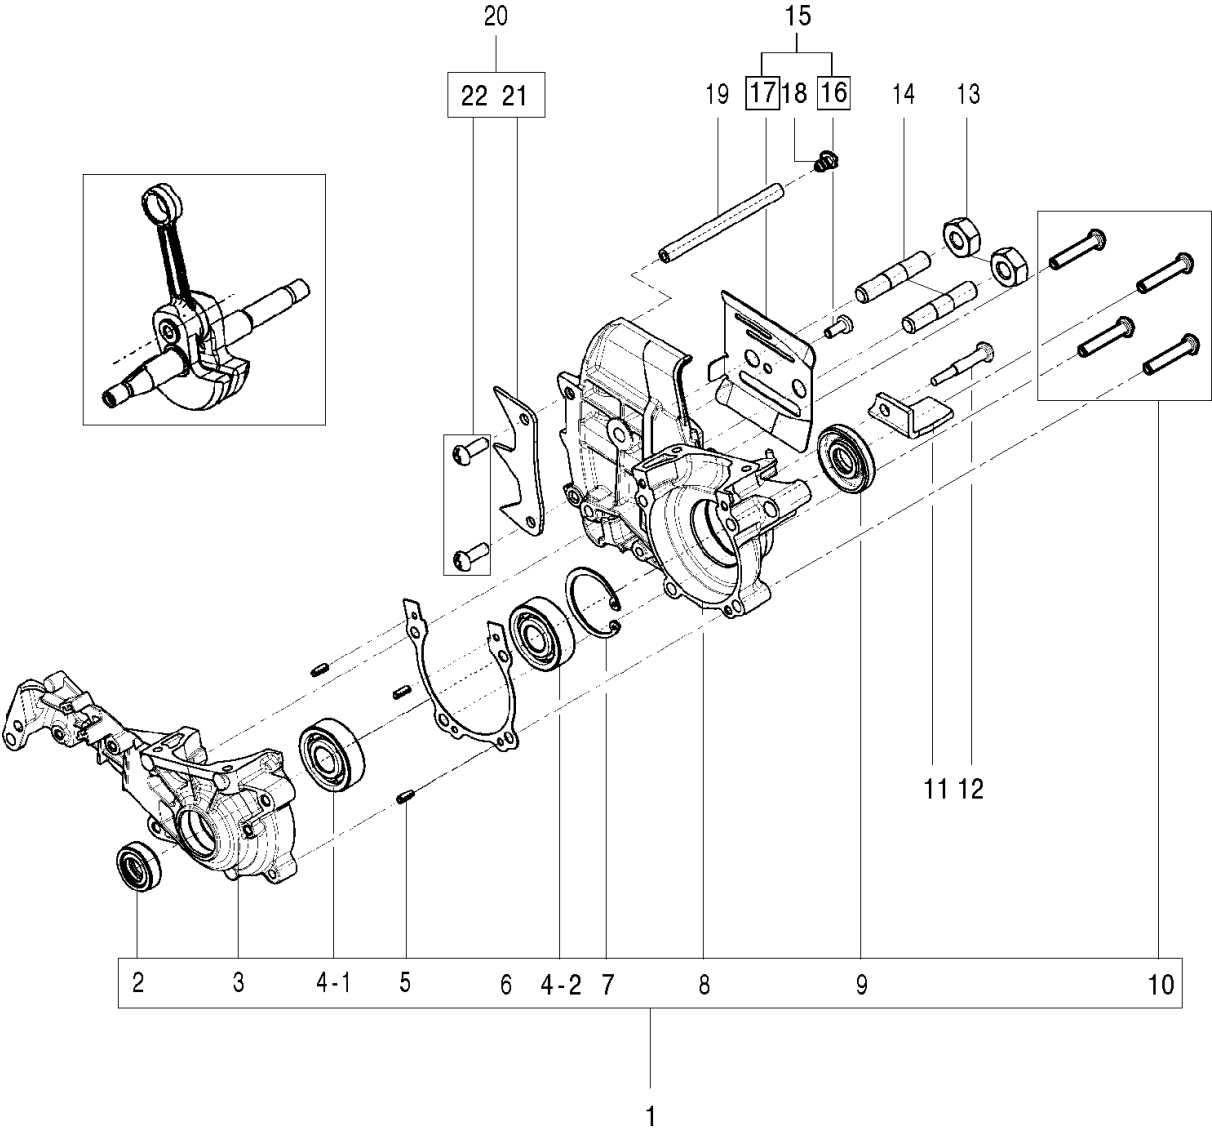

Ref	Part No	Description	Remark	QTY KIT
1	574 73 01-01	SCREW		4
2	574 22 39-01	SCREW		3
3	574 22 42-01	SPRING		1
5	574 22 53-01	GROMMET		1
6	574 22 76-01	SPACER		1
7	574 22 75-01	SPRING		1
8	574 22 43-01	BUSH		1
9	574 72 85-01	GROMMET		1
10	586 09 86-03	BRACKET	incl 1-9	1

CARBURETOR & AIR FILTER

125, 967068001, 2016-06

Ref	Part No	Description	Remark	QTY KIT
1	584 95 63-02	SCREW		2
2	574 22 39-01	SCREW		1
3	574 72 97-01	FILTER HOLDER		1
4	582 20 34-01	CARBURETTOR		1
7	589 57 02-01	NUT		2
8	589 49 52-01	ADAPTER		1
9	574 22 13-04	SCREW		2
10	574 22 35-02	GASKET		1
11	589 57 01-01	SPACER		2
12	574 22 36-01	GASKET		1
13	588 81 86-03	CHOKE	incl 6-7	1
14	574 22 37-02	AIR FILTER ASSY		1

CHAIN BRAKE

125, 967068001, 2016-06

Ref	Part No	Description	Remark	QTY KIT
1	582 10 26-02	CHAIN BRAKE ASSY	incl 2-29	1
2	585 59 83-02	HAND GUARD		1
3	582 61 01-01	HAND GUARD ASSY	incl 3-7	1
8	582 61 02-01	BRAKE BAND ASSY	incl 9-15	1
16	582 10 24-01	CLUTCH COVER ASSY	incl 17, 18	1
19	581 42 73-01	BRAKE BAND	Pivot. 3/8-16	1
20	582 61 03-01	GASKET	incl 21, 22-1	1
23	582 61 05-01	COVER ASSY	incl 24, 22-2	1
25	582 61 04-01	CHAIN BRAKE	incl 26-28	1
29	586 04 22-01	SPRING		1

CRANKCASE

125, 967068001, 2016-06

Ref	Part No	Description	Remark	QTY KIT
1	582 62 92-01	SHORT BLOCK ASSY	incl 2-10	1
11	574 22 58-01	CHAIN CATCHER		1
12	574 73 11-01	SCREW		1
13	574 22 55-01	NUT		2
14	574 72 70-01	SCREW	incl 6-7	2
15	582 62 94-01	BAR PLATE	incl 16, 17	1
18	574 22 46-01	CONNECTOR		1
19	574 22 45-01	HOSE		1
20	582 62 96-01	SPIKE	incl 21, 22	1