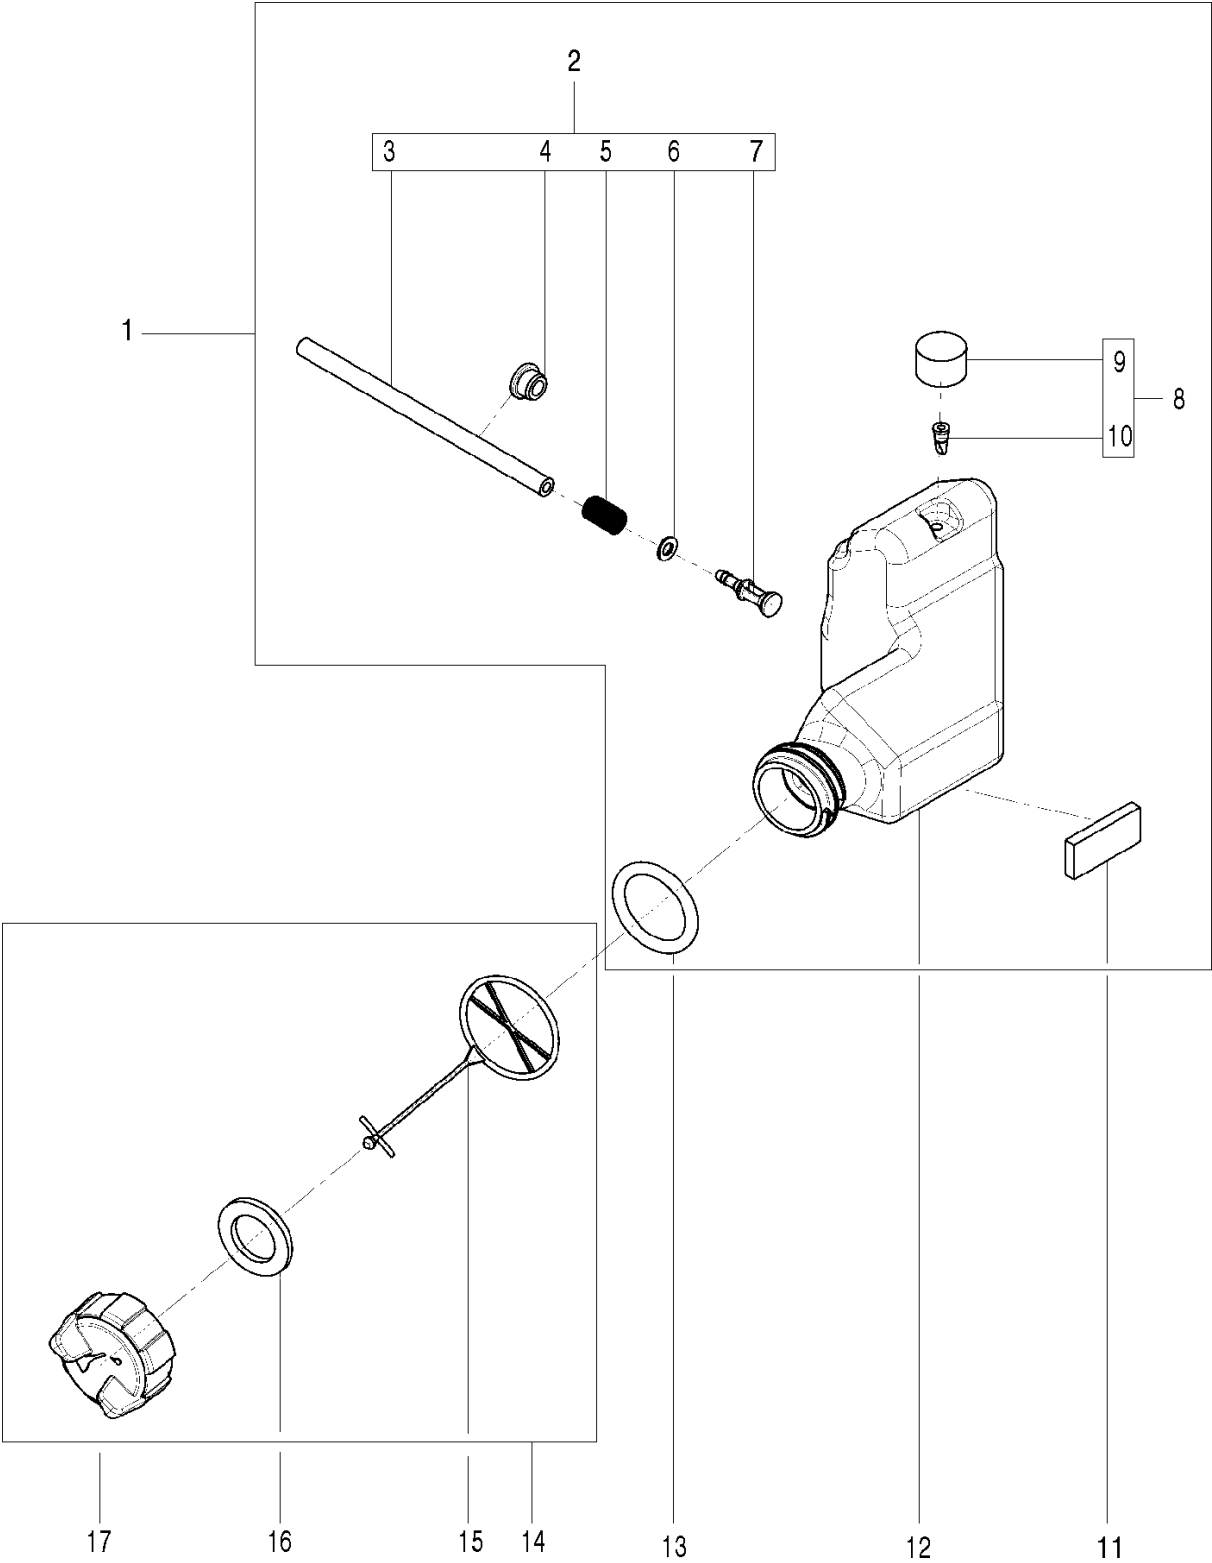

Ref	Part No	Description	Remark	QTY KIT
1	574 22 44-01	SPACER		1
2	589 40 44-01	OIL PUMP ASSY		1
4	574 22 13-02	SCREW		4
5	589 40 46-01	COVER ASSY		1
7	574 22 48-01	WORM GEAR		1
8	574 71 85-01	CLUTCH DRUM		1
9	529 26 99-01	BEARING-COMP		1
10	574 22 51-01	WASHER		1
11	574 22 52-01	CLUTCH ASSY		2