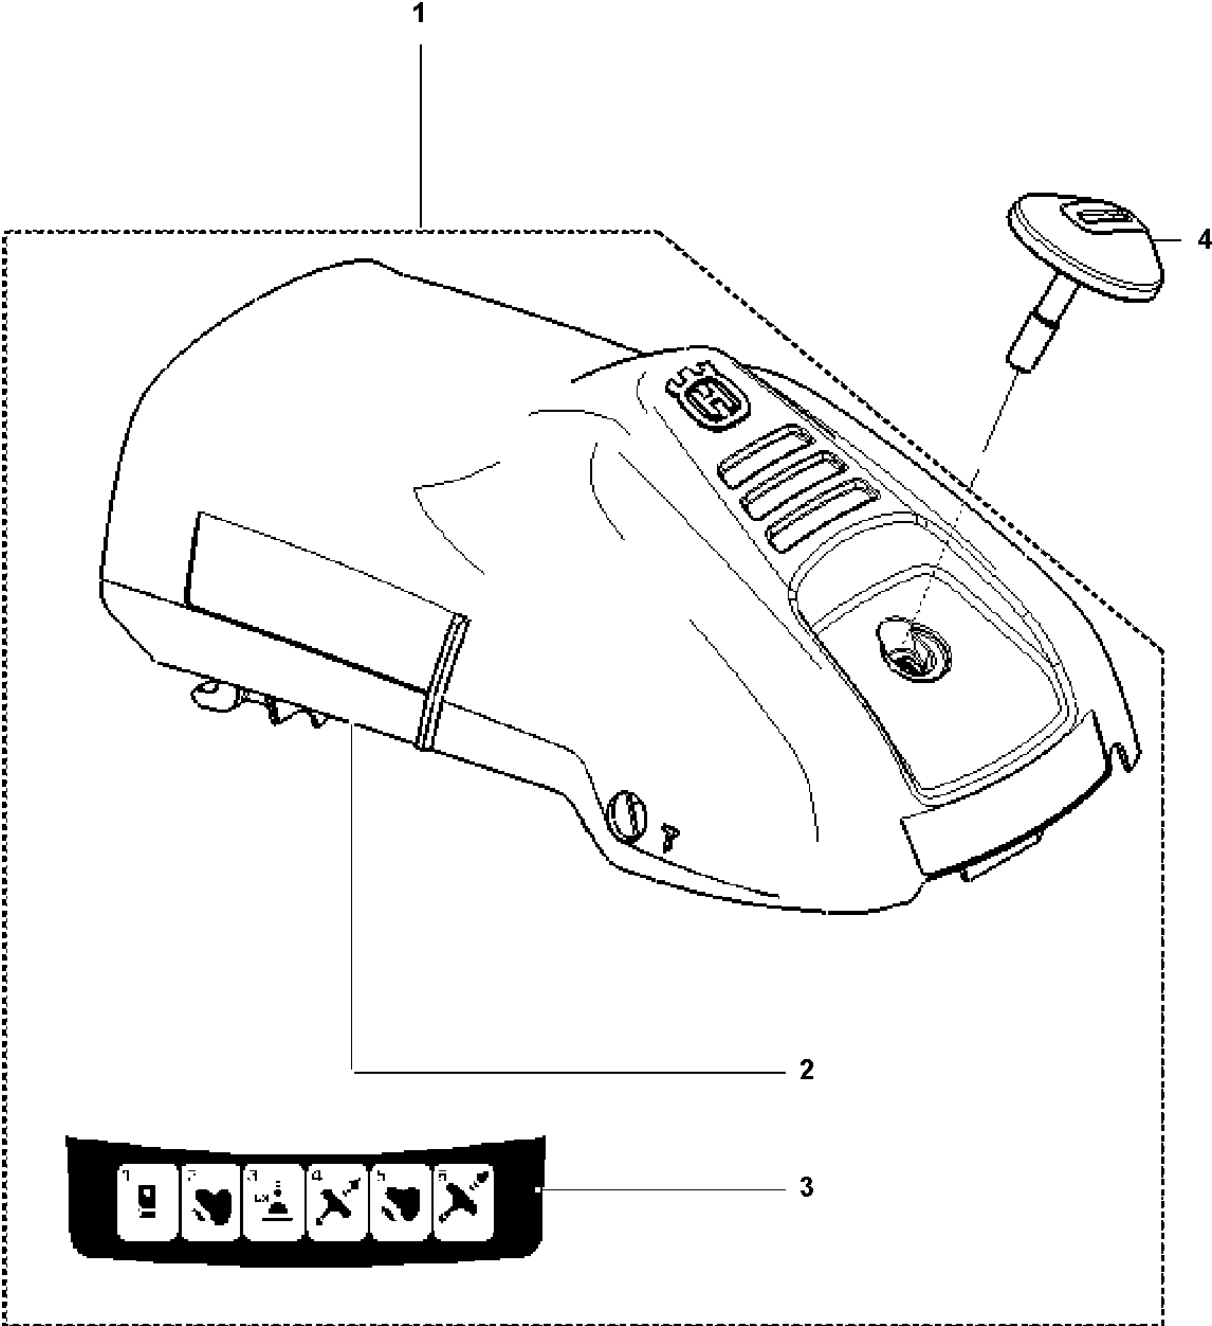

CYLINDER COVER

125, 967068001, 2016-06

Ref	Part No	Description	Remark	QTY KIT
1	582 61 86-01	CYLINDER ASSY	incl 2-3	1
4	582 88 32-01	KNOB		1