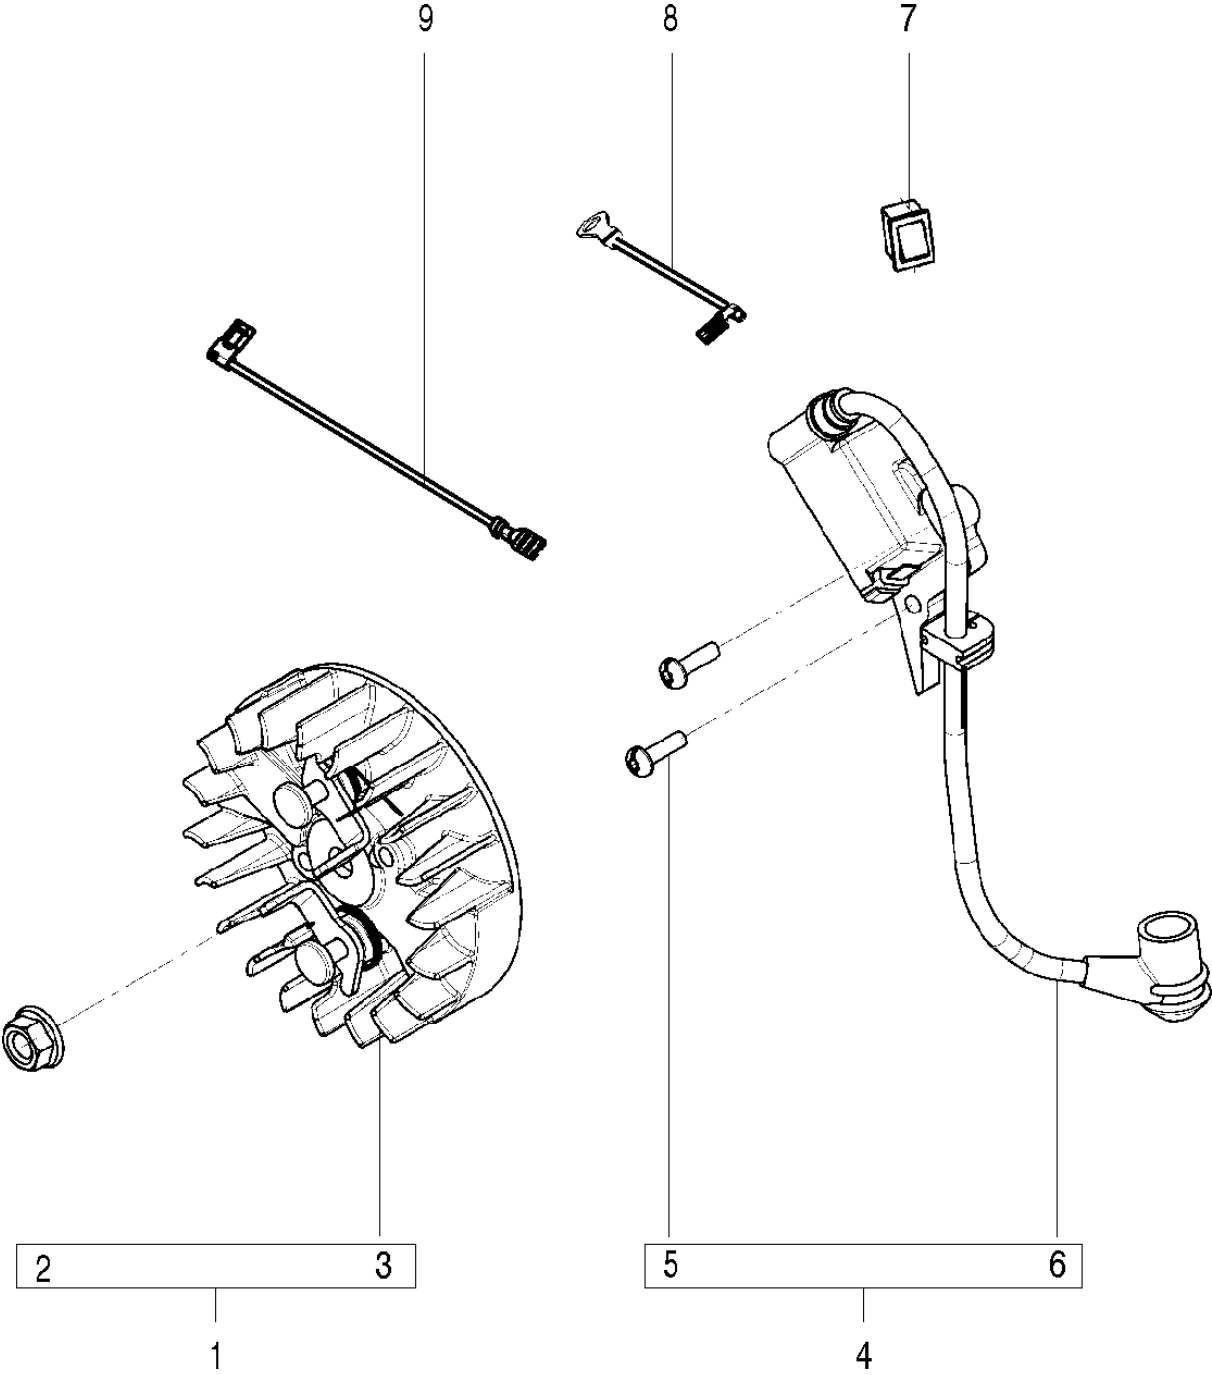

CYLINDER COVER

125, 967068001, 2016-06

Ref	Part No	Description	Remark	QTY KIT
1	582 61 86-01	CYLINDER ASSY	incl 2-3	1
4	582 88 32-01	KNOB		1

FUEL TANK

125, 967068001, 2016-06

Ref	Part No	Description	Remark	QTY KIT
1	574 22 71-02	TANK CAP ASSY	incl 2-4	1
5	582 63 14-01	FUEL TANK	incl 6-11	1
6	586 87 41-01	SEALING RING		1
11	582 63 15-01	FUEL HOSE	incl 12-14	1

Ref	Part No	Description	Remark	QTY KIT
1	574 22 74-03	FRONT HANDLE		1
2	574 22 39-01	SCREW		4
3	574 73 35-01	SCREW		1

IGNITION SYSTEM

125, 967068001, 2016-06

Ref	Part No	Description	Remark	QTY KIT
1	582 61 81-01	FLYWHEEL ASSY	incl 2-3	1
4	582 61 82-01	IGNITION KIT	incl 5-6	1
7	574 22 64-01	SWITCH		1
8	574 72 72-01	WIRE		1
9	574 22 31-01	WIRE		1