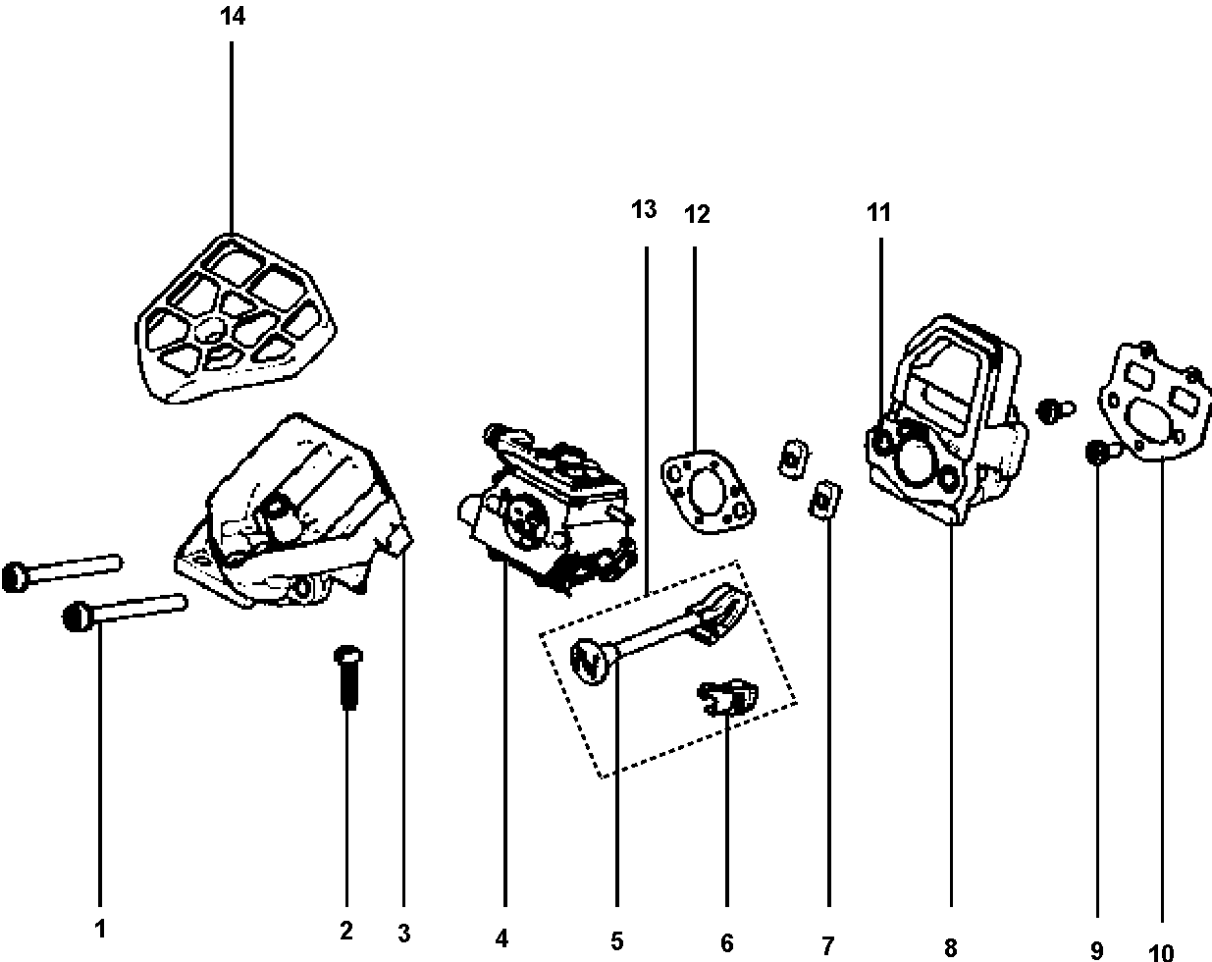

SPARE PARTS LIST

CHAIN SAWS

125, 967068001, 2016-06

ACCESSORIES

125, 967068001, 2016-06

Ref	Part No	Description	Remark	QTY KIT
1	574 22 81-01	COMBINATION WRENCH		1

BRACKET

125, 967068001, 2016-06

Ref	Part No	Description	Remark	QTY KIT
1	574 73 01-01	SCREW		4
2	574 22 39-01	SCREW		3
3	574 22 42-01	SPRING		1
5	574 22 53-01	GROMMET		1
6	574 22 76-01	SPACER		1
7	574 22 75-01	SPRING		1
8	574 22 43-01	BUSH		1
9	574 72 85-01	GROMMET		1
10	586 09 86-03	BRACKET	incl 1-9	1

CARBURETOR & AIR FILTER

125, 967068001, 2016-06

Ref	Part No	Description	Remark	QTY KIT
1	584 95 63-02	SCREW		2
2	574 22 39-01	SCREW		1
3	574 72 97-01	FILTER HOLDER		1
4	582 20 34-01	CARBURETTOR		1
7	589 57 02-01	NUT		2
8	589 49 52-01	ADAPTER		1
9	574 22 13-04	SCREW		2
10	574 22 35-02	GASKET		1
11	589 57 01-01	SPACER		2
12	574 22 36-01	GASKET		1
13	588 81 86-03	CHOKE	incl 6-7	1
14	574 22 37-02	AIR FILTER ASSY		1

Ref	Part No	Description	Remark	QTY KIT
1	574 22 44-01	SPACER		1
2	589 40 44-01	OIL PUMP ASSY		1
4	574 22 13-02	SCREW		4
5	589 40 46-01	COVER ASSY		1
7	574 22 48-01	WORM GEAR		1
8	574 71 85-01	CLUTCH DRUM		1
9	529 26 99-01	BEARING-COMP		1
10	574 22 51-01	WASHER		1
11	574 22 52-01	CLUTCH ASSY		2