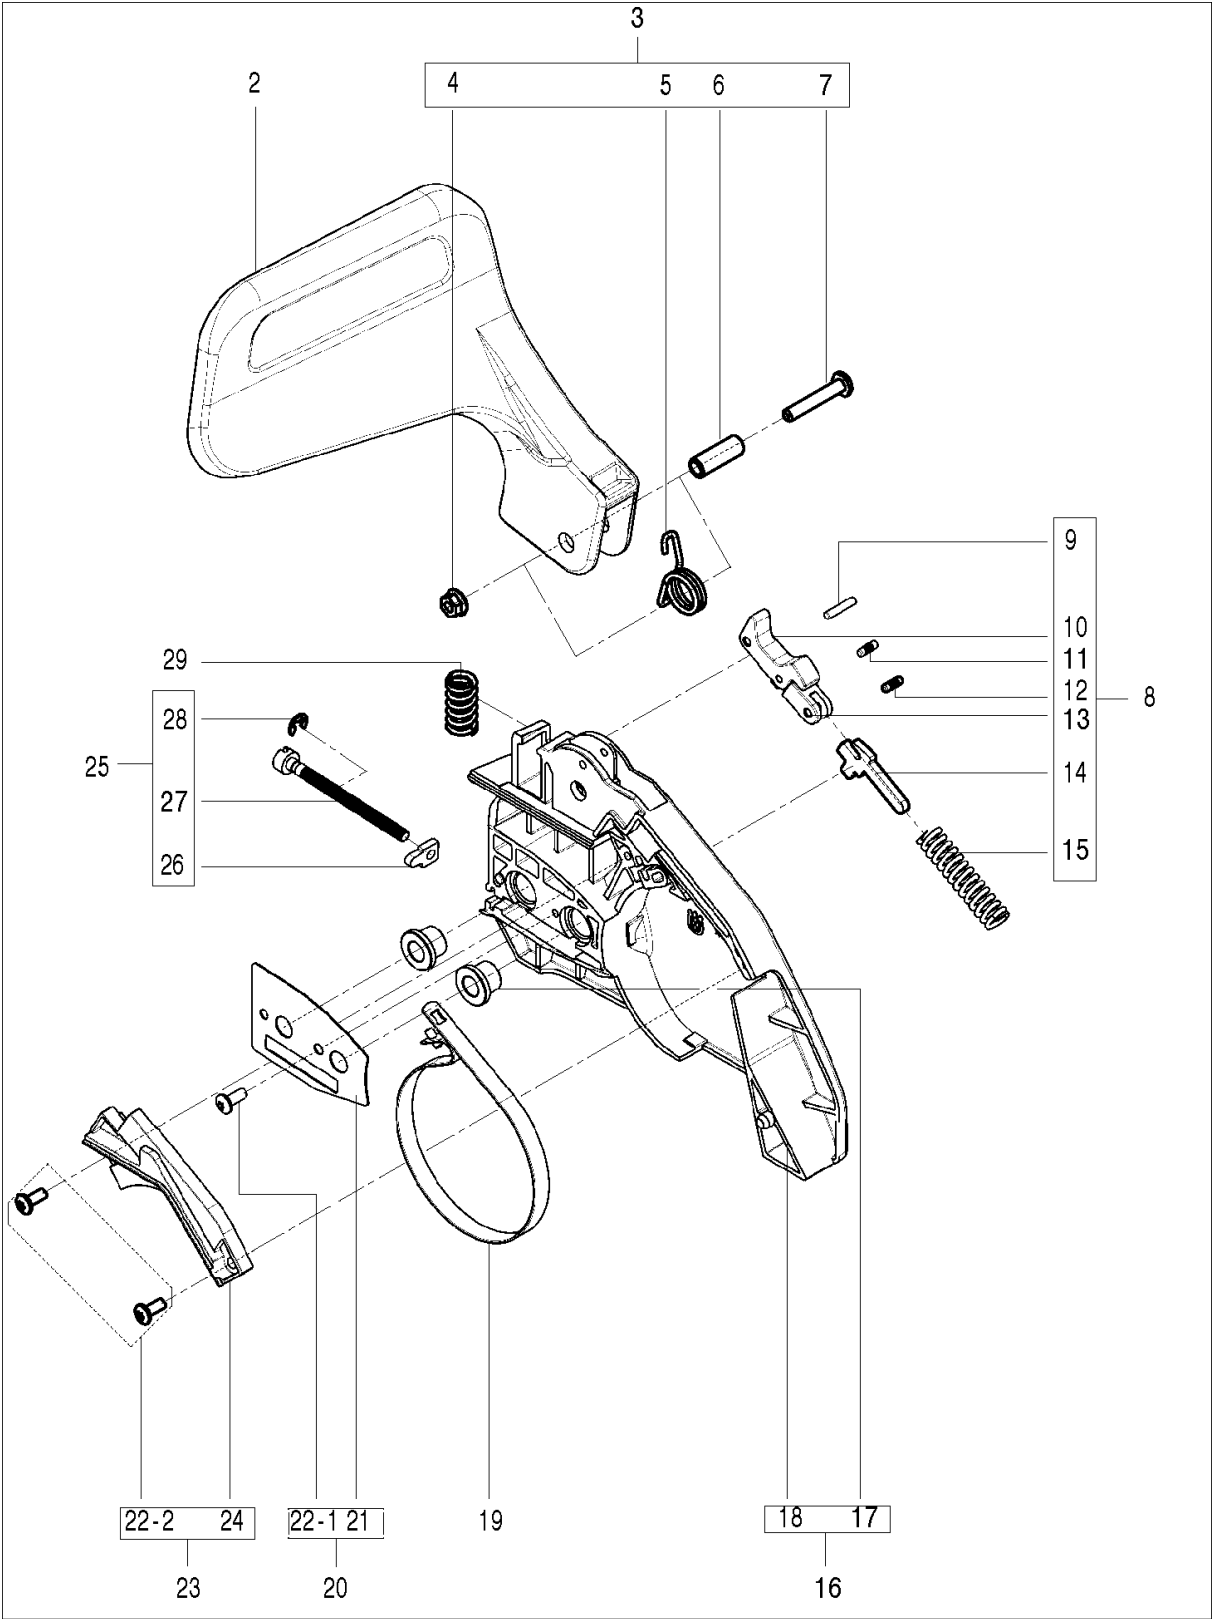

SPARE PARTS LIST

CHAIN SAWS

125, 967068001, 2016-06

ACCESSORIES

125, 967068001, 2016-06

Ref	Part No	Description	Remark	QTY KIT
1	574 22 81-01	COMBINATION WRENCH		1

BRACKET

125, 967068001, 2016-06

Ref	Part No	Description	Remark	QTY KIT
1	574 73 01-01	SCREW		4
2	574 22 39-01	SCREW		3
3	574 22 42-01	SPRING		1
5	574 22 53-01	GROMMET		1
6	574 22 76-01	SPACER		1
7	574 22 75-01	SPRING		1
8	574 22 43-01	BUSH		1
9	574 72 85-01	GROMMET		1
10	586 09 86-03	BRACKET	incl 1-9	1

CARBURETOR & AIR FILTER

125, 967068001, 2016-06

Ref	Part No	Description	Remark	QTY KIT
1	584 95 63-02	SCREW		2
2	574 22 39-01	SCREW		1
3	574 72 97-01	FILTER HOLDER		1
4	582 20 34-01	CARBURETTOR		1
7	589 57 02-01	NUT		2
8	589 49 52-01	ADAPTER		1
9	574 22 13-04	SCREW		2
10	574 22 35-02	GASKET		1
11	589 57 01-01	SPACER		2
12	574 22 36-01	GASKET		1
13	588 81 86-03	CHOKE	incl 6-7	1
14	574 22 37-02	AIR FILTER ASSY		1

CRANKCASE

125, 967068001, 2016-06

Ref	Part No	Description	Remark	QTY KIT
1	582 62 92-01	SHORT BLOCK ASSY	incl 2-10	1
11	574 22 58-01	CHAIN CATCHER		1
12	574 73 11-01	SCREW		1
13	574 22 55-01	NUT		2
14	574 72 70-01	SCREW	incl 6-7	2
15	582 62 94-01	BAR PLATE	incl 16, 17	1
18	574 22 46-01	CONNECTOR		1
19	574 22 45-01	HOSE		1
20	582 62 96-01	SPIKE	incl 21, 22	1