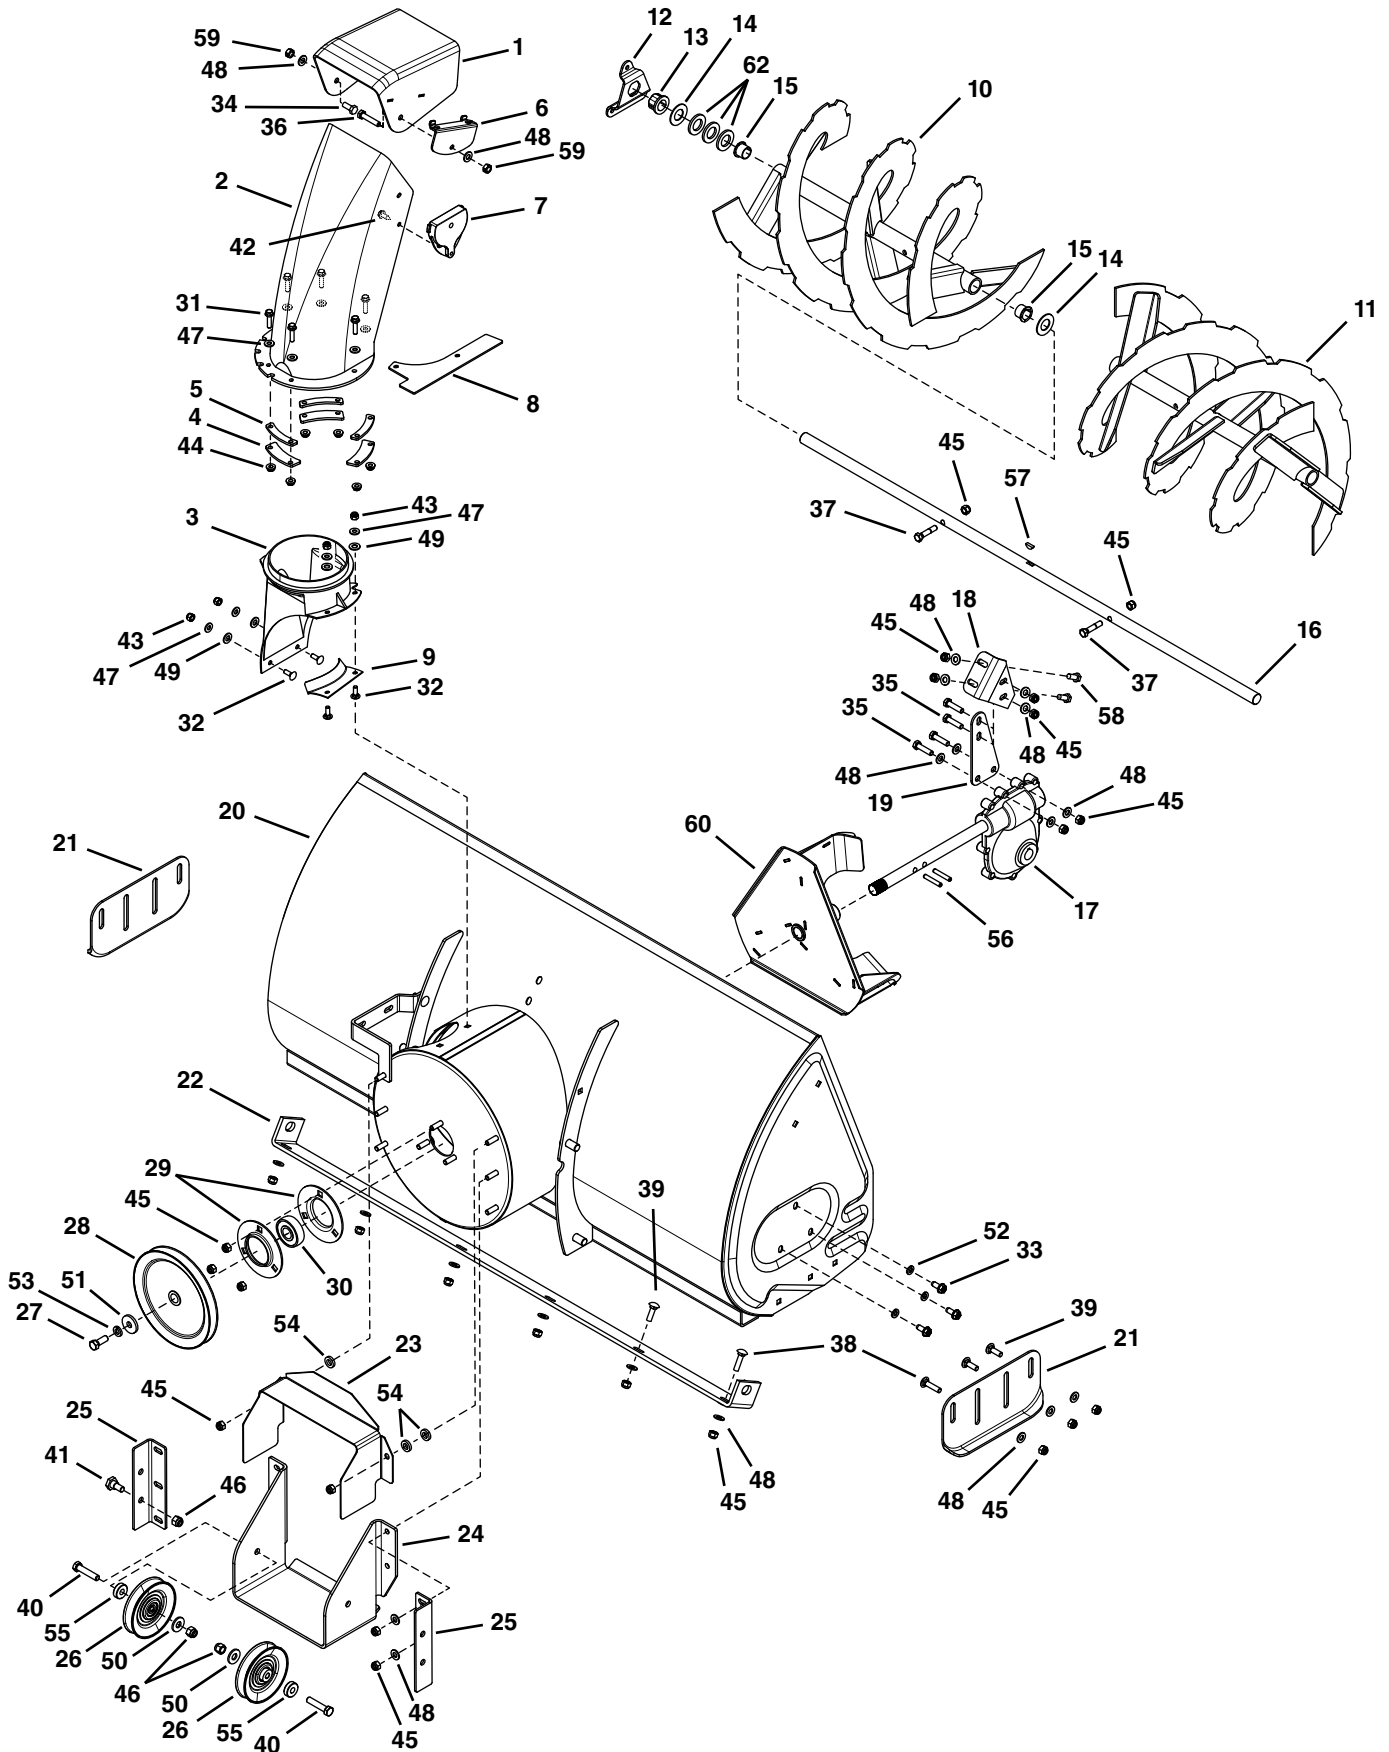

PARTS

REPAIR PARTS FOR MODELS 45-5081-669 42" & 45-04911-669 50" SNOW THROWERS

**REPAIR PARTS FOR MODELS
45-5081-669 42" & 45-04911-669 50" SNOW THROWERS**

REF	PART NO	QTY	DESCRIPTION	REF	PART NO	QTY	DESCRIPTION
1	41620	1	Chute, Upper	31	43661	6	Hex Bolt, 1/4-20 x 1"
2	41621	1	Chute, Lower	32	44950	4	Carriage Bolt, 1/4-20 x 3/4"
3	27505	1	Chute Adapter	33	47630	6	Bolt, Self-Tap 5/16" x 3/4"
4	27809	3	Chute Keeper	34	43182	1	Hex Bolt, 5/16-18 x 3/4"
5	27810	3	Chute Spacer	35	43063	4	Hex Bolt, 5/16-18 x 1"
6	27584	1	Bracket, Cable	36	43085	1	Hex Bolt, 5/16-18 x 1-1/2"
7	42834	1	Guide, Cable	37	42849	2	Bolt, Shear 5/16-18 x 1-1/2"
8	27509	1	Bracket, Chute Anti-rotation	38	44326	4	Carriage Bolt, 5/16-18 x 1"
9	27510	1	Chute Reinforcement	39	43080	8	Carriage Bolt, 5/16-18 x 3/4" (42")
10	67689GY	1	Spiral Assembly, L.H. (42")		43080	10	Carriage Bolt, 5/16-18 x 3/4" (50")
	67841GY	1	Spiral Assembly, L.H. (50")	40	41576	2	Hex Bolt, 3/8-16 x 1-3/4"
11	67688GY	1	Spiral Assembly, R.H. (42")	41	48106	2	Bolt, Shoulder
	67840GY	1	Spiral Assembly, R.H. (50")	42	41622	1	Screw, 1/4-14 x 5/8"
12	27458	2	Housing, Bearing	43	47189	4	Hex Nut, 1/4-20 Nylock
13	47615	2	Bearing, Flange	44	47598	6	Hex Lock Nut, 1/4" Flanged
14	43009	4	Washer, .785" x 1.57" x .057"	45	47810	29	Hex Nut, 5/16-18 Nylock (42")
15	42953	4	Bearing, Split, 3/4"		47810	31	Hex Nut, 5/16-18 Nylock (50")
16	25982	1	Shaft, Auger Gearbox (42")	46	HA21362	4	Hex Nut, 3/8-16 Nylock
	25942	1	Shaft, Auger Gearbox (50")	47	43088	10	Washer, 1/4"
17	71464	1	Gear Assembly	48	43081	26	Washer, 5/16" Std. Wrt. (42")
18	27915	1	Top Brace, Gearbox		43081	28	Washer, 5/16" Std. Wrt. (50")
19	27916	1	Lower Brace, Gearbox	49	48015	4	Washer, Nylon
20	67629ORG	1	Housing Assembly (42")	50	43070	2	Washer, 3/8"
	67839ORG	1	Housing Assembly (50")	51	42828	1	Washer,
21	24279	2	Skid Shoe	52	43086	6	Lock Washer, 5/16"
22	24773	1	Scraper Plate (42")	53	43003	1	Washer, Lock 3/8"
	25940	1	Scraper Plate (50")	54	42846	3	Bushing
23	24816	1	Cover, Belt	55	42850	2	Spacer
24	27502	1	Bracket, Idler	56	41625	2	Spiral Pin, 1/4" x 1-1/2" Lg.
25	27508	2	Bracket, Down Stop	57	HA20185	1	#61 Woodruff Key
26	47044	2	Pulley, V Type 4"	58	43080	2	Hex Bolt, 5/16-18 x 3/4"
27	44377	1	Hex Bolt, 3/8-24 x 1"	59	43064	2	Hex Lock Nut, 5/16-18
28	47026	1	Pulley, V Type	60	67632	1	Impeller Assembly
29	42716	2	Flange, Bearing	62	HA456151	6	Washer, .817" x 1.5" x .134" (50")
30	42844	1	Bearing, Ball		28060	1	Owner's Manual