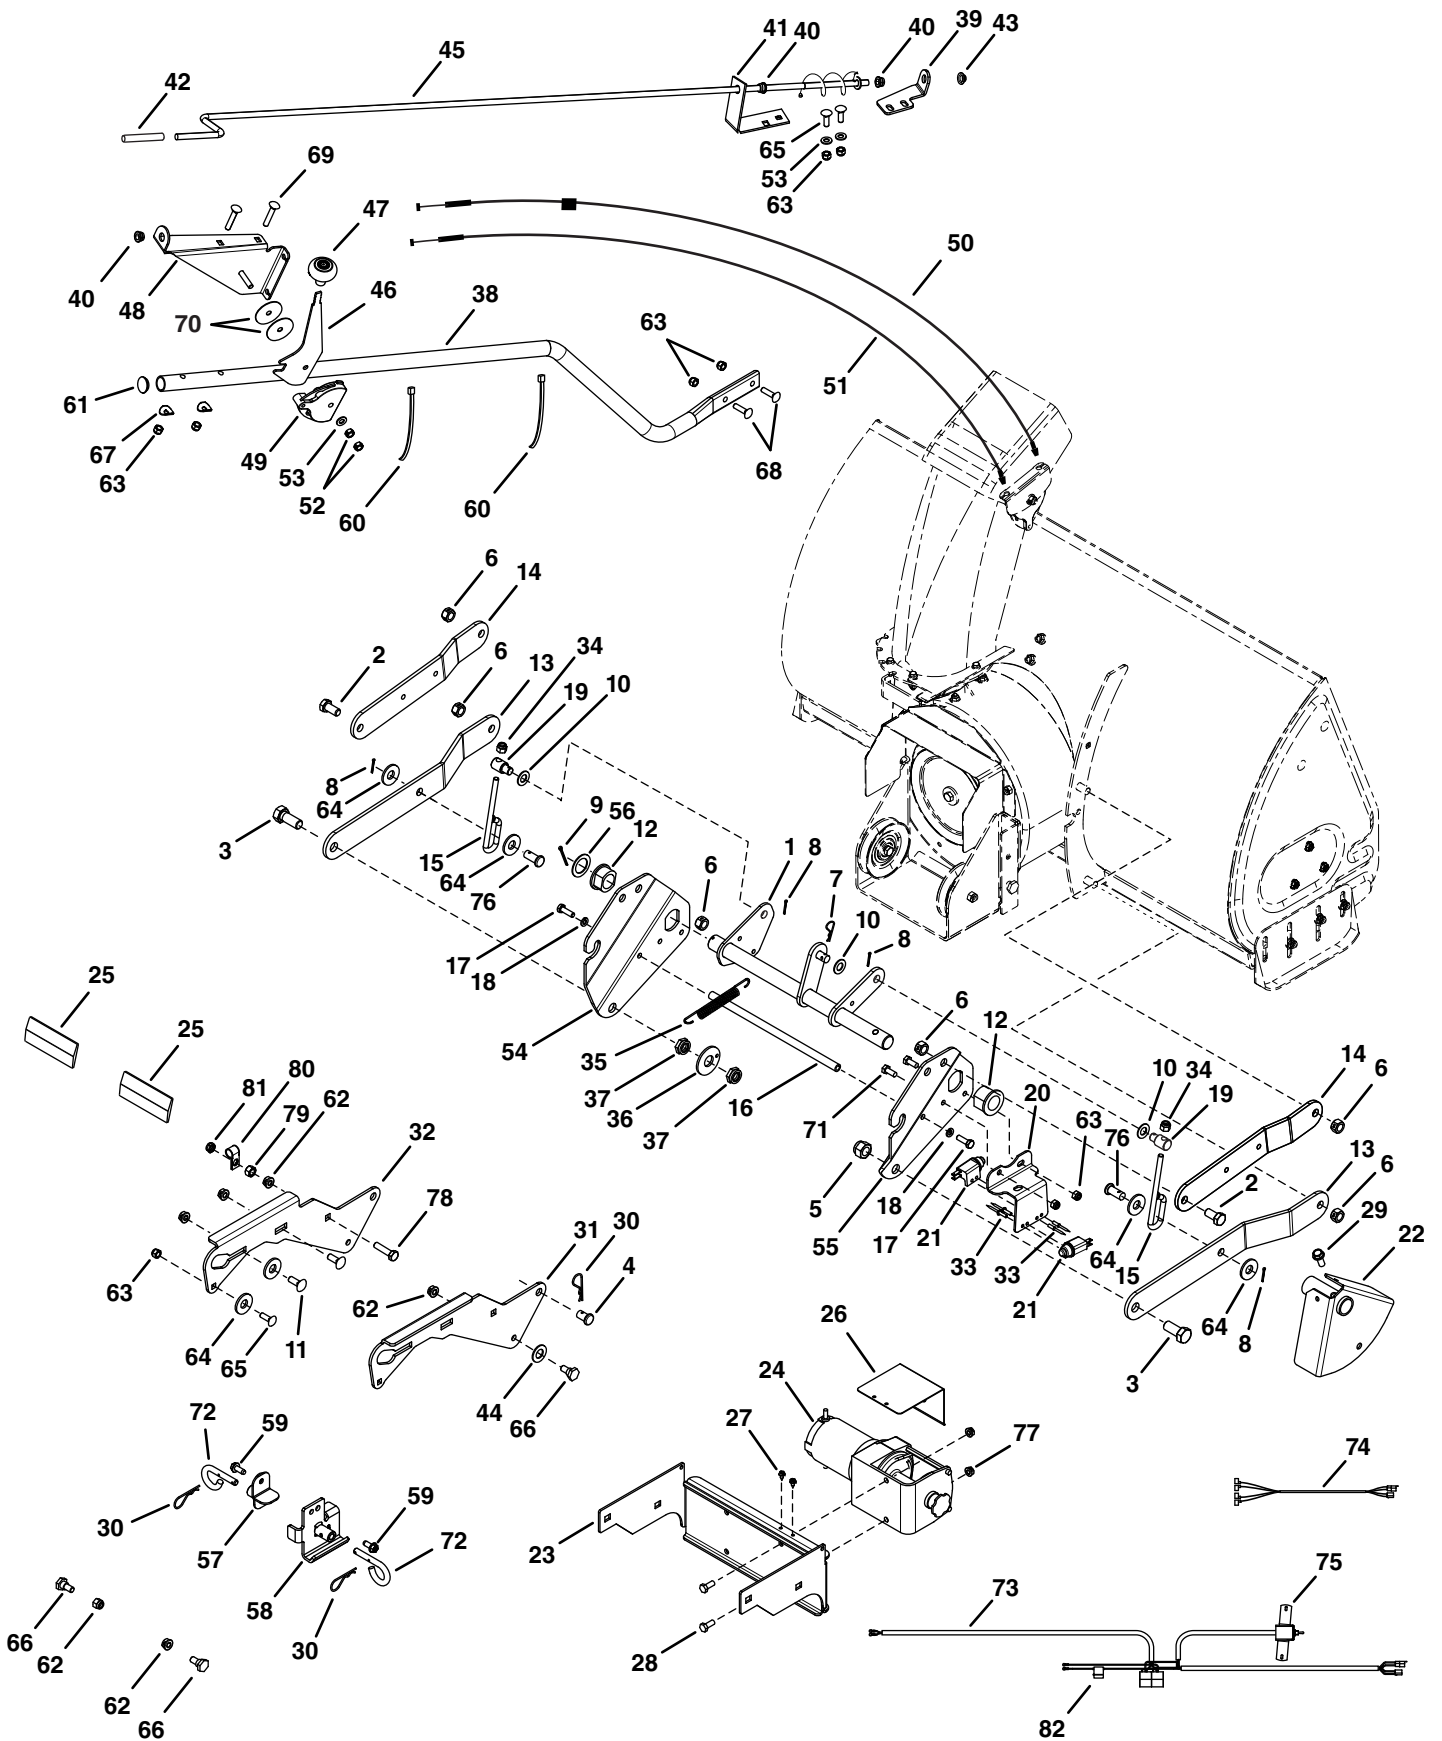

REPAIR PARTS FOR MODELS 45-5081-669 42" & 45-04911-669 50" SNOW THROWERS

**REPAIR PARTS FOR MODELS
45-5081-669 42" & 45-04911-669 50" SNOW THROWERS**

REF	PART NO	QTY	DESCRIPTION	REF	PART NO	QTY	DESCRIPTION
1	68561	1	Lift Shaft Assembly	42	HA9822	1	Grip
2	41616	2	Hex Bolt, 1/2-13 x 1"	43	44917	1	Palnut, 3/8"
3	41614	2	Hex Bolt, 5/8-11 x 1-1/2"	44	43070	2	Washer, 3/8"
4	42842	2	Pin, Clevis 1/2" x .78"	45	68225	1	Assembly, Chute Crank Rod
5	41615	1	Nut, Nylock Hex 5/8-11	46	27585	1	Handle, Chute Tilt
6	43262	6	Nut, Hex Lock 1/2-13	47	42833	1	Knob
7	47134	1	Pin, Hair Cotter 5/64"	48	68405GY	1	Assembly, Chute Tilt Bracket
8	142	4	Pin, Cotter 1/8" x 3/4"	49	42834	1	Guide, Cable
9	43093	1	Pin, Cotter 1/8" x 1-1/2"	50	42836	1	Cable, Chute Control with Clip
10	R19171616	3	Washer, 17/32" x 1"	51	42835	1	Cable, Chute Control
11	43350	4	Carriage Bolt, 3/8-16 x 1"	52	43064	2	Nut, Hex Lock 5/16-18
12	42939	2	Bearing, Flange With Flats	53	43081	3	Washer, 5/16"
13	27753	2	Link, 16.80" Long	54	24285	1	Plate, Mounting (L.H.)
14	27752	2	Link, 12.75" Long	55	24284	1	Plate, Mounting (R.H.)
15	41807	2	Lift Link	56	43601	1	Washer, 1.59" x 1.032" x .060"
16	24311	1	Rod, Spacer	57	65367	1	Hanger Bracket Assembly, L.H.
17	47599	2	Hex Bolt, 5/16-18 x 1" (Locking)	58	65450	1	Hanger Bracket Assembly, R.H.
18	43086	2	Lock Washer, 5/16"	59	47630	2	Bolt, Hex 5/16-18 x 3/4" Self Thd.
19	24807	2	Lift Trunnion	60	726-0178	9	Tie, Nylon
20	27733	1	Bracket, Stop Switch Mounting	61	42991	1	Plug
21	42553	2	Switch	62	47572	10	Nut, Flanged Lock 3/8-16
22	68058	1	Lift Stop Assembly	63	47810	10	Nut, Nylock Hex 5/16-18
23	68088	1	Bracket, Winch Mounting	64	R19172410	8	Washer, 1/2"
24	40475	1	Winch	65	44326	4	Carriage Bolt, 5/16-18 x 1"
25	47788	2	Reflector, Rear	66	48106	4	Bolt, Shoulder
26	27763	1	Cover, Cable	67	44695	2	Washer, Bowed
27	48840	2	Screw, 1/4-20 x 1/2"	68	43682	2	Carriage Bolt, 5/16-18 x 1-1/4"
28	43063	2	Hex Bolt 5/16-18 x 1"	69	44215	2	Carriage Bolt, 5/16-18 x 1-3/4"
29	47631	1	Bolt, Hex 3/8-16 x 1" Self Thd.	70	43572	2	Washer, .343 x 1.5 x .059
30	43343	4	Pin, Haircotter #4 (1/8")	71	43182	2	Bolt, Hex 5/16-18 x 3/4
31	25678	1	Plate, Side (R.H.)	72	43038	2	Pin, Pivot Lock
32	25679	1	Plate, Side (L.H.)	73	28062	1	Wire Harness (includes item #82)
33	C-9M5732	4	Rivet, Pop 3/16"	74	42555	1	Wire Harness Extension
34	HA21362	2	Hex Nut, 3/8-16 Nylock	75	68562	1	Switch Mounting Assembly
35	HA20186	1	Spring, Idler	76	44062	2	Pin, Clevis 1/2" x 1"
36	24564	1	Washer, Special	77	49983	2	Nut, Flanged Lock 5/16-18
37	48714	2	Nut, Nylock Hex Jam 5/8-11	78	43768	2	Hex Bolt, 3/8-16 x 1-1/2"
38	27914GY	1	Tube, Crank Rod Support	79	43015	2	Nut, Hex 3/8-16
39	24393	1	Bracket, Chute Crank	80	42995	2	Clamp
40	42839	3	Bushing, 3/8" Plastic	81	42210	2	Nut, Jam Nylock 3/8-16
41	27708	1	Bracket, Chute Crank	82	28280	1	Circuit Breaker