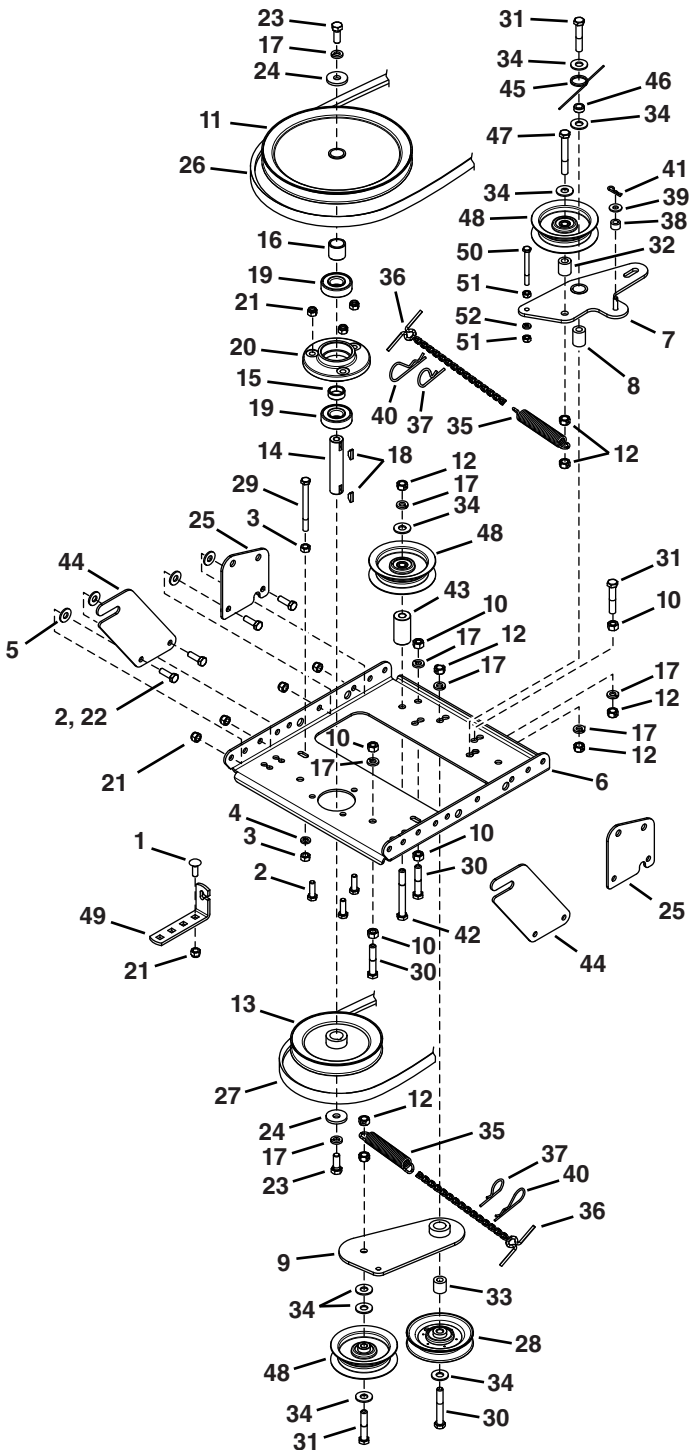

REPAIR PARTS FOR MODELS 45-5081-669 42" & 45-04911-669 50" SNOW THROWERS

REF	PART NO	QTY	DESCRIPTION
6	26943	1	Frame, Clutch and Pulley
7	63904	1	Idler Arm Assembly
8	24286	1	Spacer, Pivot
9	63762	1	Idler Bracket Assembly
10	43015	5	Hex Nut, 3/8-16
11	46981	1	Pulley, V Type 9"
12	43082	8	Nut, Hex Lock, 3/8-16
13	46982	1	Pulley, V Type 5-1/2"
14	27582	1	Shaft
15	42830	1	Spacer
16	42831	1	Spacer
17	43003	8	Lock Washer, 3/8"
18	42827	2	Key
19	42829	2	Bearing, Ball
20	27781	1	Housing, Bearing
21	47810	12	Hex Nut, 5/16-18 Nylock
22	43182	4	Hex Bolt, 5/16-18 x 3/4"
23	44377	2	Hex Bolt, 3/8-24 x 1"
24	42828	2	Washer
25	27016	2	Front Pulley Frame Bracket
26	46989	1	Belt, V Type Drive (55")
	48138	1	Belt, V Type Drive (56")
27	42992	1	Belt, V Type Auger
28	47044	1	Pulley, V Type 4"
29	47025	1	Hex Bolt, 5/16-18 x 3-1/2"
30	43432	3	Hex Bolt, 3/8-16 x 2-1/2"
31	43054	3	Hex Bolt, 3/8-16 x 2"
32	24571	1	Spacer
33	24472	1	Spacer, Pivot
34	43070	8	Washer, 3/8"
35	46959	2	Spring
36	46963	2	Chain
37	43055	2	Pin, Hair Cotter, 3/32"
38	23727	1	Spacer
39	43088	1	Washer, 1/4"
40	43343	2	Pin, Hair Cotter #4 (1/8")
41	47134	1	Pin, Hair Cotter 5/64"
42	46938	1	Hex Bolt, 3/8-16 x 3-1/4"
43	25780	1	Spacer
44	25728	2	Rear Pulley Frame Bracket
45	47607	1	Spring, Torsion
46	23625	1	Spacer
47	43509	1	Hex Bolt, 3/8-16 x 2-3/4" Lg.
48	48883	3	Pulley, Flat 3-5/8"
49	24558	1	Cable Bracket
50	49870	1	Hex Bolt, 1/4-20 x 2-1/2"
51	43178	2	Hex Nut, 1/4-20
52	43177	1	Lock Washer, 1/4"

REF	PART NO	QTY	DESCRIPTION
1	43080	1	Carriage Bolt, 5/16-18 x 3/4"
2	43063	7	Hex Bolt, 5/16-18 x 1"
3	43083	2	Hex Nut, 5/16-18
4	43086	1	Lock Washer, 5/16"
5	43081	20	Washer, 5/16" Std. Wrt.