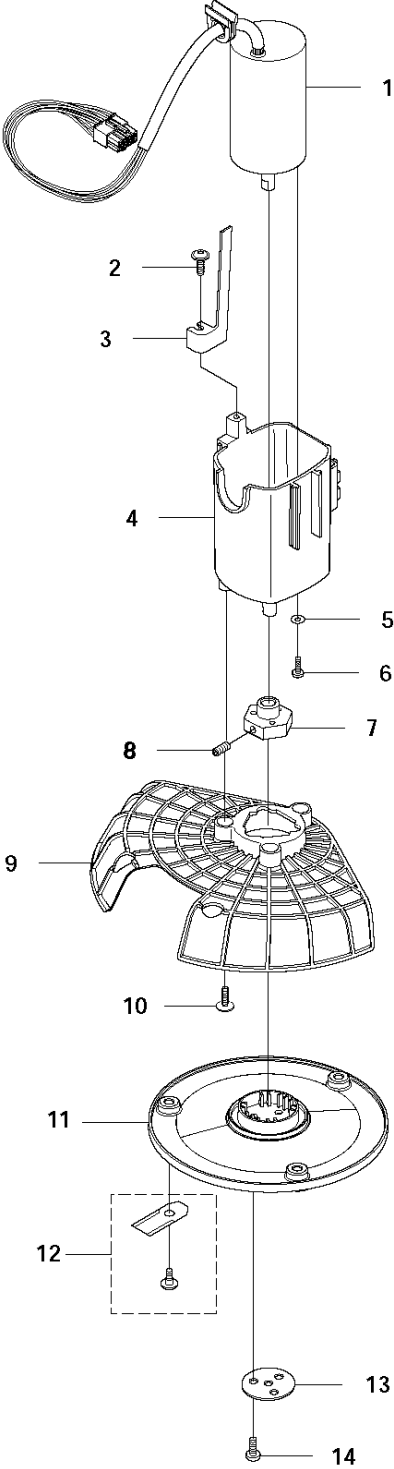

SPARE PARTS LIST

ROBOTIC LAWN MOWERS

R40Li, 2012

D GARDENA R40Li
BLADE MOTOR & CUTTING EQUIPMENT

BLADE MOTOR & CUTTING EQUIPMENT

R40Li, 2012

Ref	Part No	Description	Remark	QTY KIT
1	574 46 89-01	MOTOR		1
2	575 54 33-14	SCREW		1
3	574 50 35-01	HEIGHT INDICATOR		1
4	574 48 45-01	MOTOR HOUSING		1
5	510 01 95-01	WASHER STEEL		3
6	510 01 87-02	SCREW		3
7	574 37 35-01	HUB		1
8	576 21 35-01	SCREW IHSETM		1
9	577 85 02-01	GUARD		1
10	575 54 33-14	SCREW		3
11	574 48 71-01	CUTTING DISC		1
12	966 80 95-01	BLADE		3
13	577 09 32-01	WASHER		1
14	576 21 38-01	SCREW ITXPANM		3

CHARGING STATION

R40Li, 2012

Ref	Part No	Description	Remark	QTY	KIT
1	579 39 24-01	KIT		1	
2	535 12 87-02	DIODE LENS		1	3
3	579 39 23-01	KIT		1	1
4	576 24 26-01	PRINTED CIRCUIT ASSY		1	1
5	574 47 65-01	LOOM		1	1
6	575 54 33-14	SCREW		2	1
7	575 85 00-01	CHARGER CONTACT		2	1
8	575 54 33-14	SCREW		2	1
9	535 12 79-01	BRACKET		2	1
10	575 70 83-02	CHARGING STATION		1	1
11	575 54 33-14	SCREW		4	1
12	575 70 85-01	CHARGING STATION		1	1
13	577 51 22-01	NUT		19	1