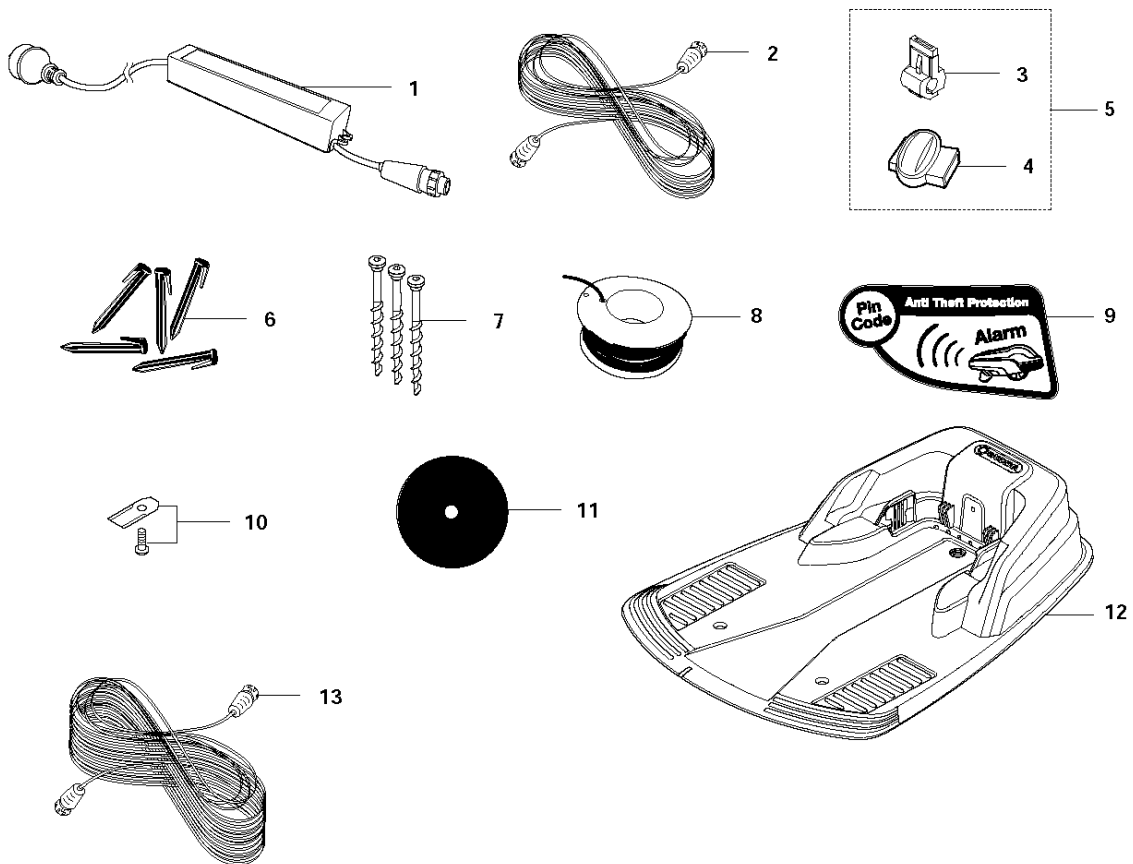

F GARDENA R40Li
ACCESSORIES

INSTALLATION ACCESSORIES

R40Li, 2012

Ref	Part No	Description	Remark	QTY	KIT
1	577 97 51-01	POWER UNIT		1	
1	577 97 51-02	POWER UNIT		1	
1	577 97 51-05	POWER UNIT		1	
1	577 97 51-03	POWER UNIT		1	
2	577 23 35-01	CABLE		1	
3	535 12 90-01	COUPLER		1	5
4	501 98 02-01	COUPLER		1	5
4	501 98 02-02	COUPLER		1	
5	966 80 97-01	COUPLER	Gardena 4089-20	1	
5	579 04 81-01	ACCESSORY BAG		1	
6	966 80 98-01	STAPLE	Gardena 4090-20	1	
7	575 23 86-02	SCREW KIT		1	
8	966 80 96-01	WIRE	Gardena 4088-20	1	
8	501 98 03-01	WIRE		1	
9	578 91 06-01	LABEL		1	
10	966 80 95-01	BLADE	Gardena 4087-20	1	
11	578 90 91-01	CD		1	
12	579 39 24-01	KIT		1	
13	577 23 35-02	CABLE		1