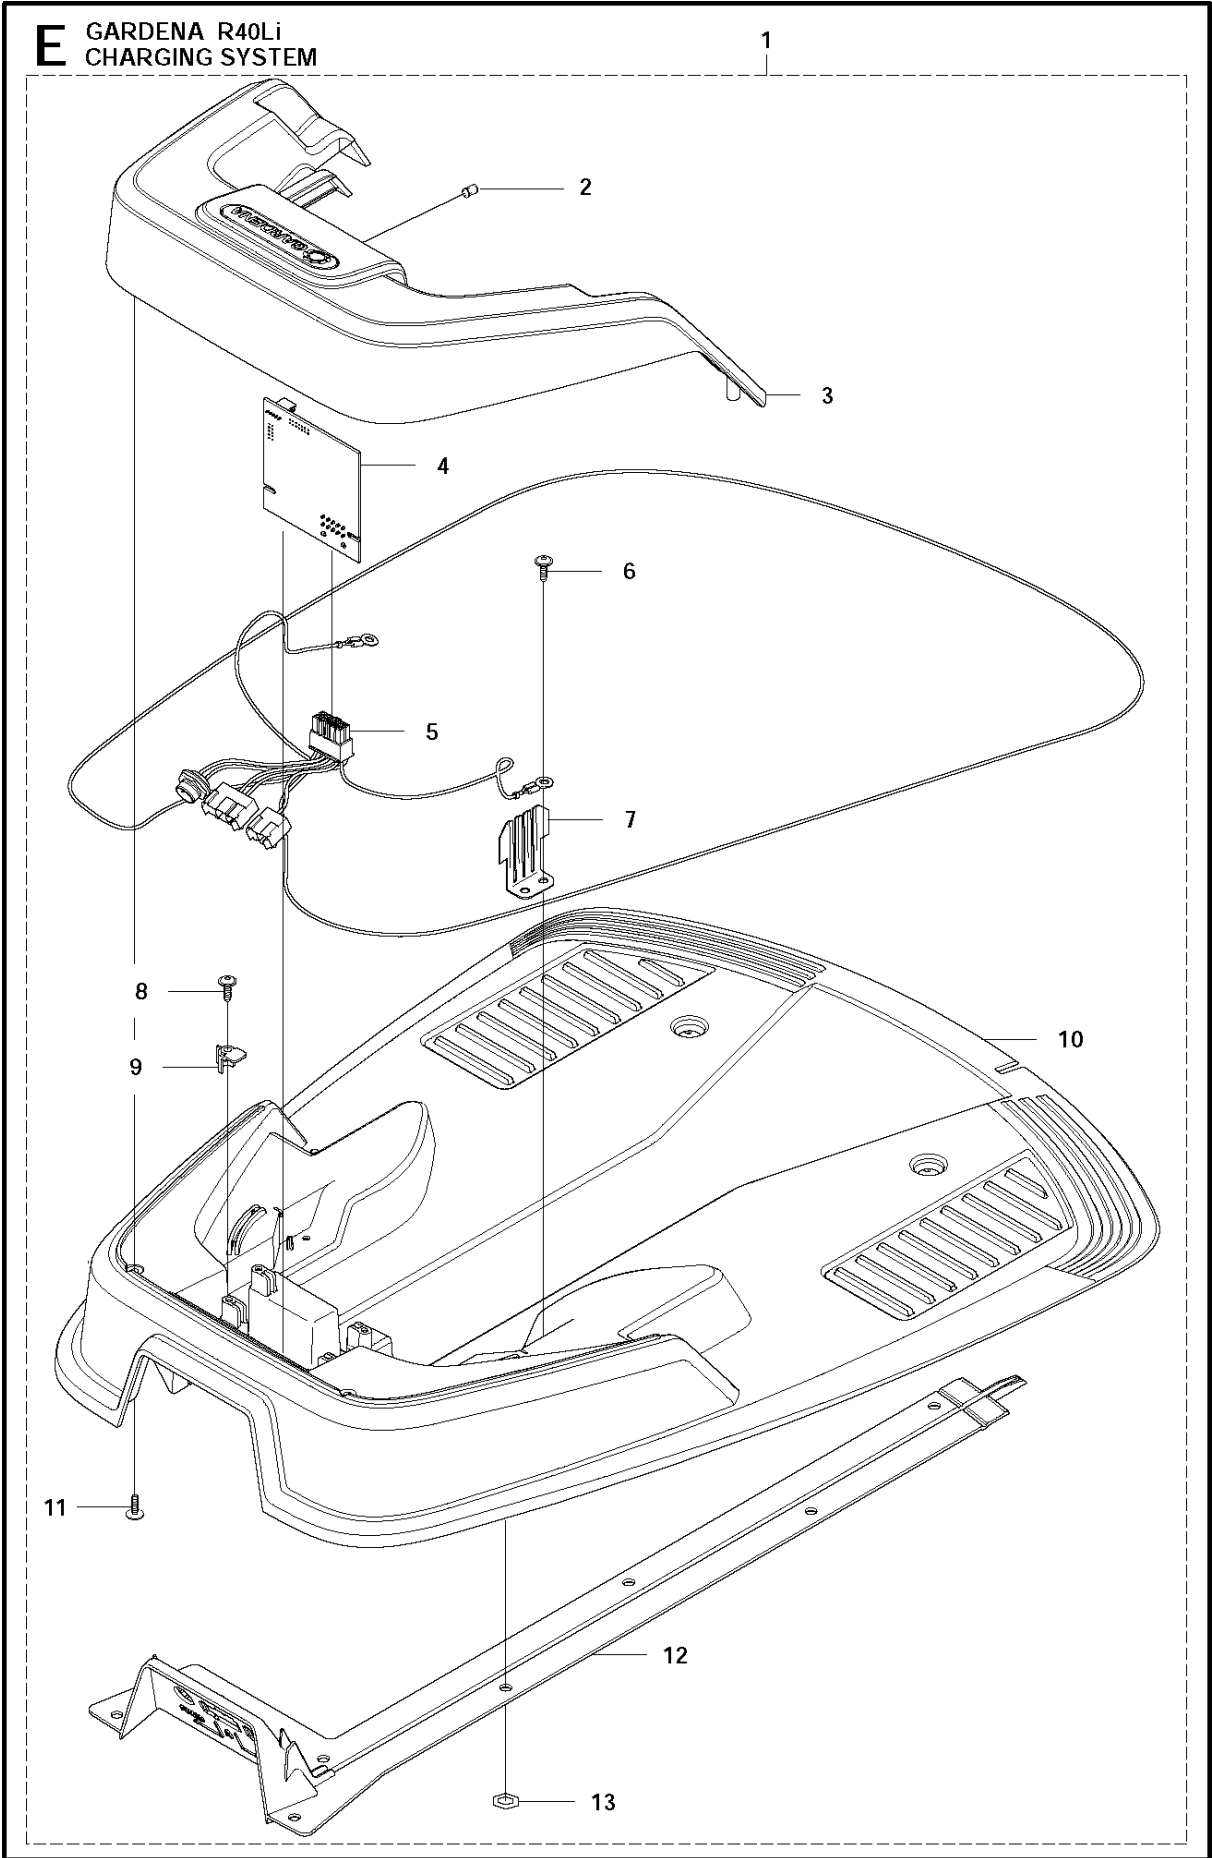

SPARE PARTS LIST

ROBOTIC LAWN MOWERS

R40Li, 2012

D GARDENA R40Li
BLADE MOTOR & CUTTING EQUIPMENT

BLADE MOTOR & CUTTING EQUIPMENT

R40Li, 2012

Ref	Part No	Description	Remark	QTY KIT
1	574 46 89-01	MOTOR		1
2	575 54 33-14	SCREW		1
3	574 50 35-01	HEIGHT INDICATOR		1
4	574 48 45-01	MOTOR HOUSING		1
5	510 01 95-01	WASHER STEEL		3
6	510 01 87-02	SCREW		3
7	574 37 35-01	HUB		1
8	576 21 35-01	SCREW IHSETM		1
9	577 85 02-01	GUARD		1
10	575 54 33-14	SCREW		3
11	574 48 71-01	CUTTING DISC		1
12	966 80 95-01	BLADE		3
13	577 09 32-01	WASHER		1
14	576 21 38-01	SCREW ITXPANM		3

CHARGING STATION

R40Li, 2012

Ref	Part No	Description	Remark	QTY	KIT
1	579 39 24-01	KIT		1	
2	535 12 87-02	DIODE LENS		1	3
3	579 39 23-01	KIT		1	1
4	576 24 26-01	PRINTED CIRCUIT ASSY		1	1
5	574 47 65-01	LOOM		1	1
6	575 54 33-14	SCREW		2	1
7	575 85 00-01	CHARGER CONTACT		2	1
8	575 54 33-14	SCREW		2	1
9	535 12 79-01	BRACKET		2	1
10	575 70 83-02	CHARGING STATION		1	1
11	575 54 33-14	SCREW		4	1
12	575 70 85-01	CHARGING STATION		1	1
13	577 51 22-01	NUT		19	1