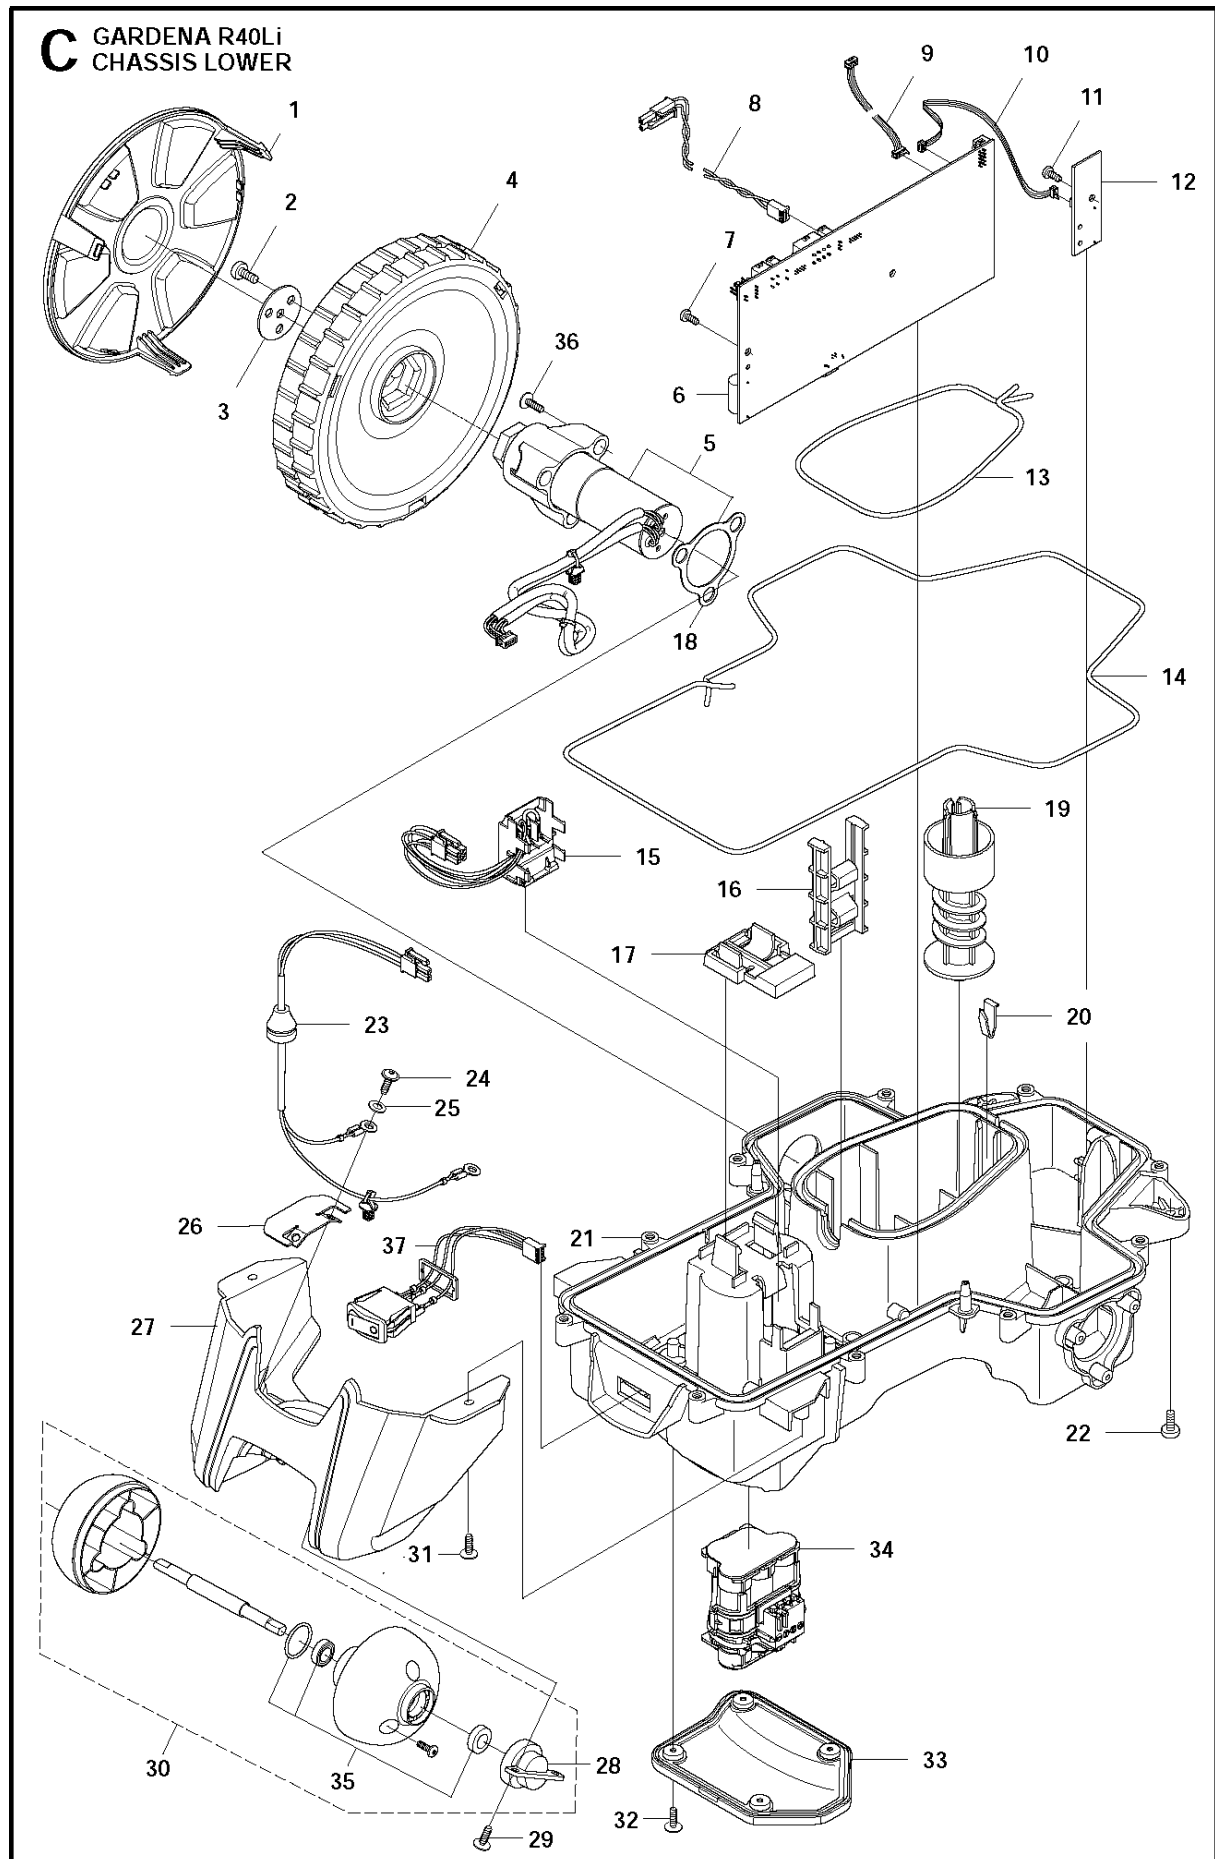

SPARE PARTS LIST

ROBOTIC LAWN MOWERS

R40Li, 2012

D GARDENA R40Li
BLADE MOTOR & CUTTING EQUIPMENT

BLADE MOTOR & CUTTING EQUIPMENT

R40Li, 2012

Ref	Part No	Description	Remark	QTY KIT
1	574 46 89-01	MOTOR		1
2	575 54 33-14	SCREW		1
3	574 50 35-01	HEIGHT INDICATOR		1
4	574 48 45-01	MOTOR HOUSING		1
5	510 01 95-01	WASHER STEEL		3
6	510 01 87-02	SCREW		3
7	574 37 35-01	HUB		1
8	576 21 35-01	SCREW IHSETM		1
9	577 85 02-01	GUARD		1
10	575 54 33-14	SCREW		3
11	574 48 71-01	CUTTING DISC		1
12	966 80 95-01	BLADE		3
13	577 09 32-01	WASHER		1
14	576 21 38-01	SCREW ITXPANM		3

CHARGING STATION

R40Li, 2012

Ref	Part No	Description	Remark	QTY	KIT
1	579 39 24-01	KIT		1	
2	535 12 87-02	DIODE LENS		1	3
3	579 39 23-01	KIT		1	1
4	576 24 26-01	PRINTED CIRCUIT ASSY		1	1
5	574 47 65-01	LOOM		1	1
6	575 54 33-14	SCREW		2	1
7	575 85 00-01	CHARGER CONTACT		2	1
8	575 54 33-14	SCREW		2	1
9	535 12 79-01	BRACKET		2	1
10	575 70 83-02	CHARGING STATION		1	1
11	575 54 33-14	SCREW		4	1
12	575 70 85-01	CHARGING STATION		1	1
13	577 51 22-01	NUT		19	1