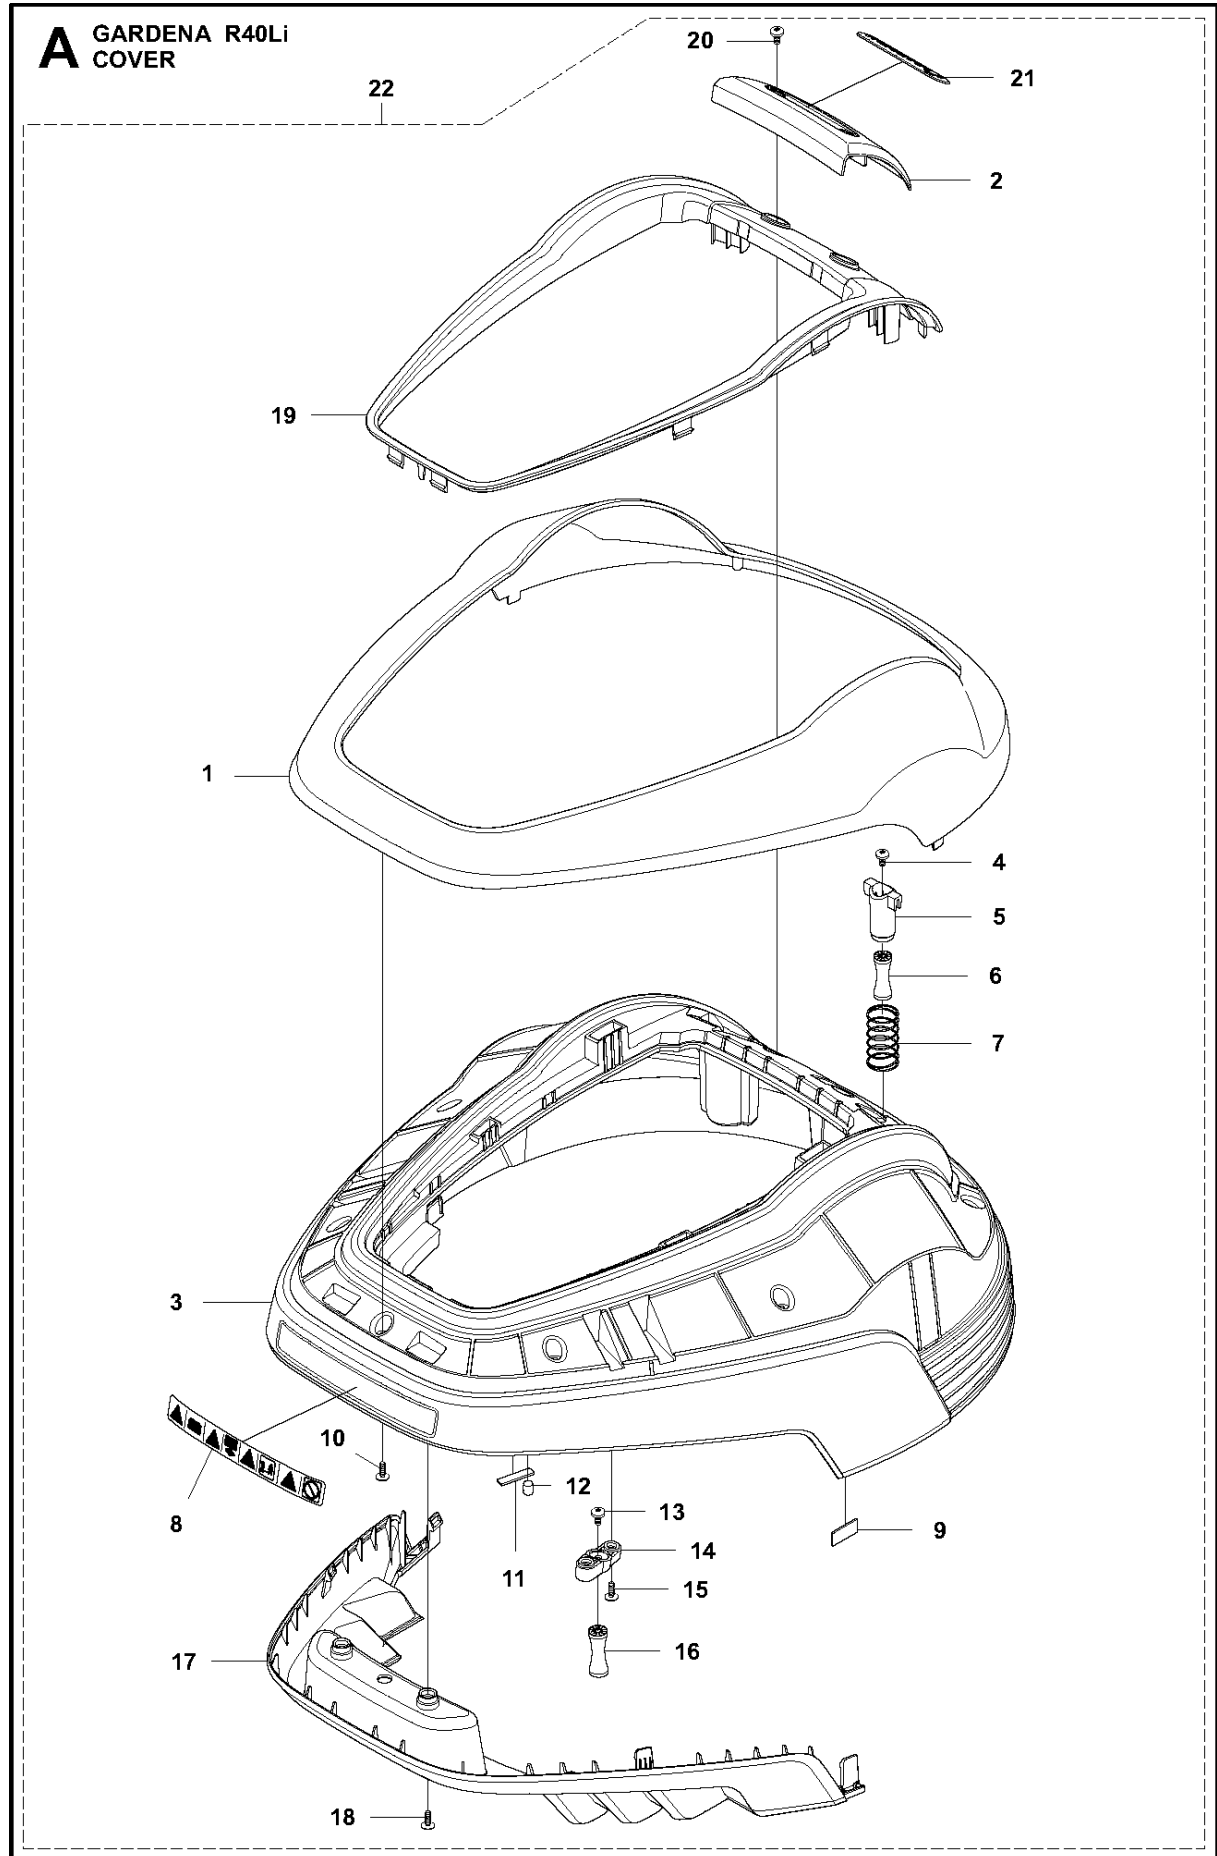

Ref	Part No	Description	Remark	QTY	KIT
1	577 70 73-01	COVER		1	
2	579 39 21-01	PLATE KIT		1	
3	579 39 17-01	KIT		1	
4	576 21 39-01	SCREW ITXPANM		2	
5	574 46 90-02	BRACKET		2	
6	574 46 91-02	RUBBER DAMPER		2	
7	574 48 51-02	SPRING		2	
8	577 88 06-01	LABEL		1	3
9	576 18 32-01	MAGNET		1	3
10	575 54 33-14	SCREW		7	
11	576 03 01-01	PLATE		1	3
12	576 18 33-01	MAGNET		1	3
13	576 21 39-01	SCREW ITXPANM		2	
14	575 41 60-02	SUPPORT CLAMP		2	
15	575 54 33-14	SCREW		4	
16	574 46 91-02	RUBBER DAMPER		2	
17	577 70 65-01	BUMPER		1	
18	575 54 33-14	SCREW		2	
19	577 70 76-01	FRAME		1	
20	575 54 33-14	SCREW		2	
21	577 97 19-01	DECAL		1	2
22	577 95 53-03	BODY SYSTEM		1