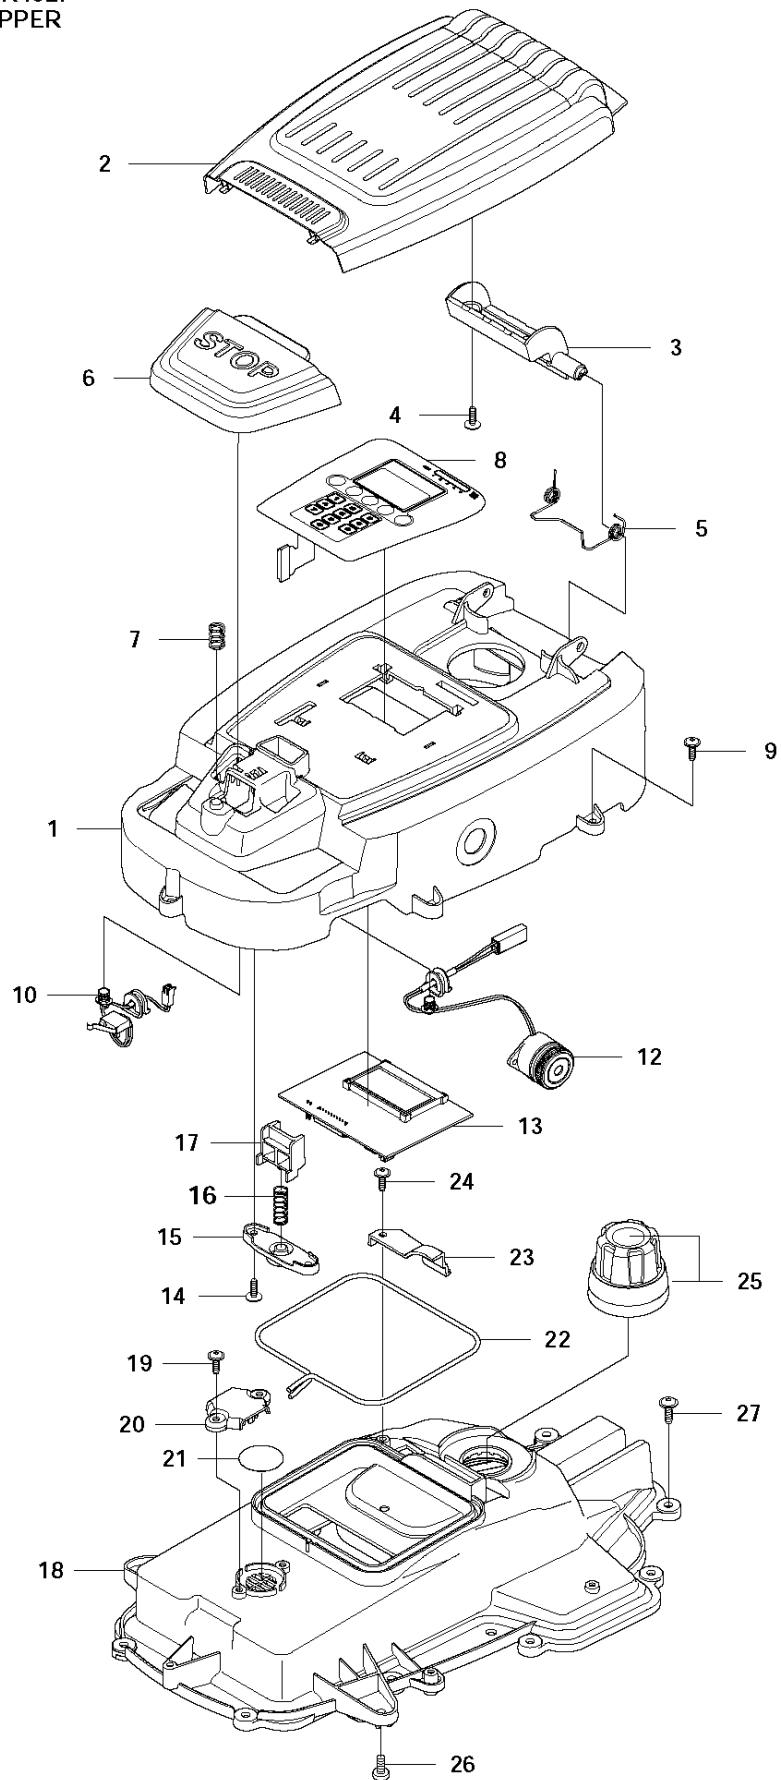

B GARDENA R40Li
CHASSIS UPPER

CHASSIS UPPER

R40Li, 2012

Ref	Part No	Description	Remark	QTY	KIT
1	579 39 19-01	KIT		1	
2	577 70 72-01	COVER		1	
3	577 70 78-01	HINGE		1	
4	575 54 33-14	SCREW		2	
5	578 44 52-01	SPRING		1	
6	577 70 66-01	BUTTON		1	
7	574 48 70-01	SPRING		1	
8	577 70 83-01	KEYBOARD		1	1
9	575 54 33-14	SCREW		5	
10	574 48 03-01	SWITCH		1	
12	574 47 59-01	BUZZER		1	
13	575 64 01-01	PRINTED CIRCUIT ASSY		1	
14	575 54 33-14	SCREW		2	
15	575 41 58-01	SPRING HOLDER		1	
16	576 24 22-01	SPRING		1	
17	575 40 90-01	LOCK		1	
18	579 39 20-01	KIT		1	
19	575 54 33-14	SCREW		2	
20	576 69 70-01	COVER		1	
21	577 75 37-01	KIT		1	
22	577 75 36-02	KIT		1	
23	576 05 39-01	COVER		1	
24	575 54 33-14	SCREW		1	
25	579 39 22-01	KIT		1	
26	576 21 39-01	SCREW ITXPANM		2	
27	574 45 01-01	SCREW ITXPANT		10