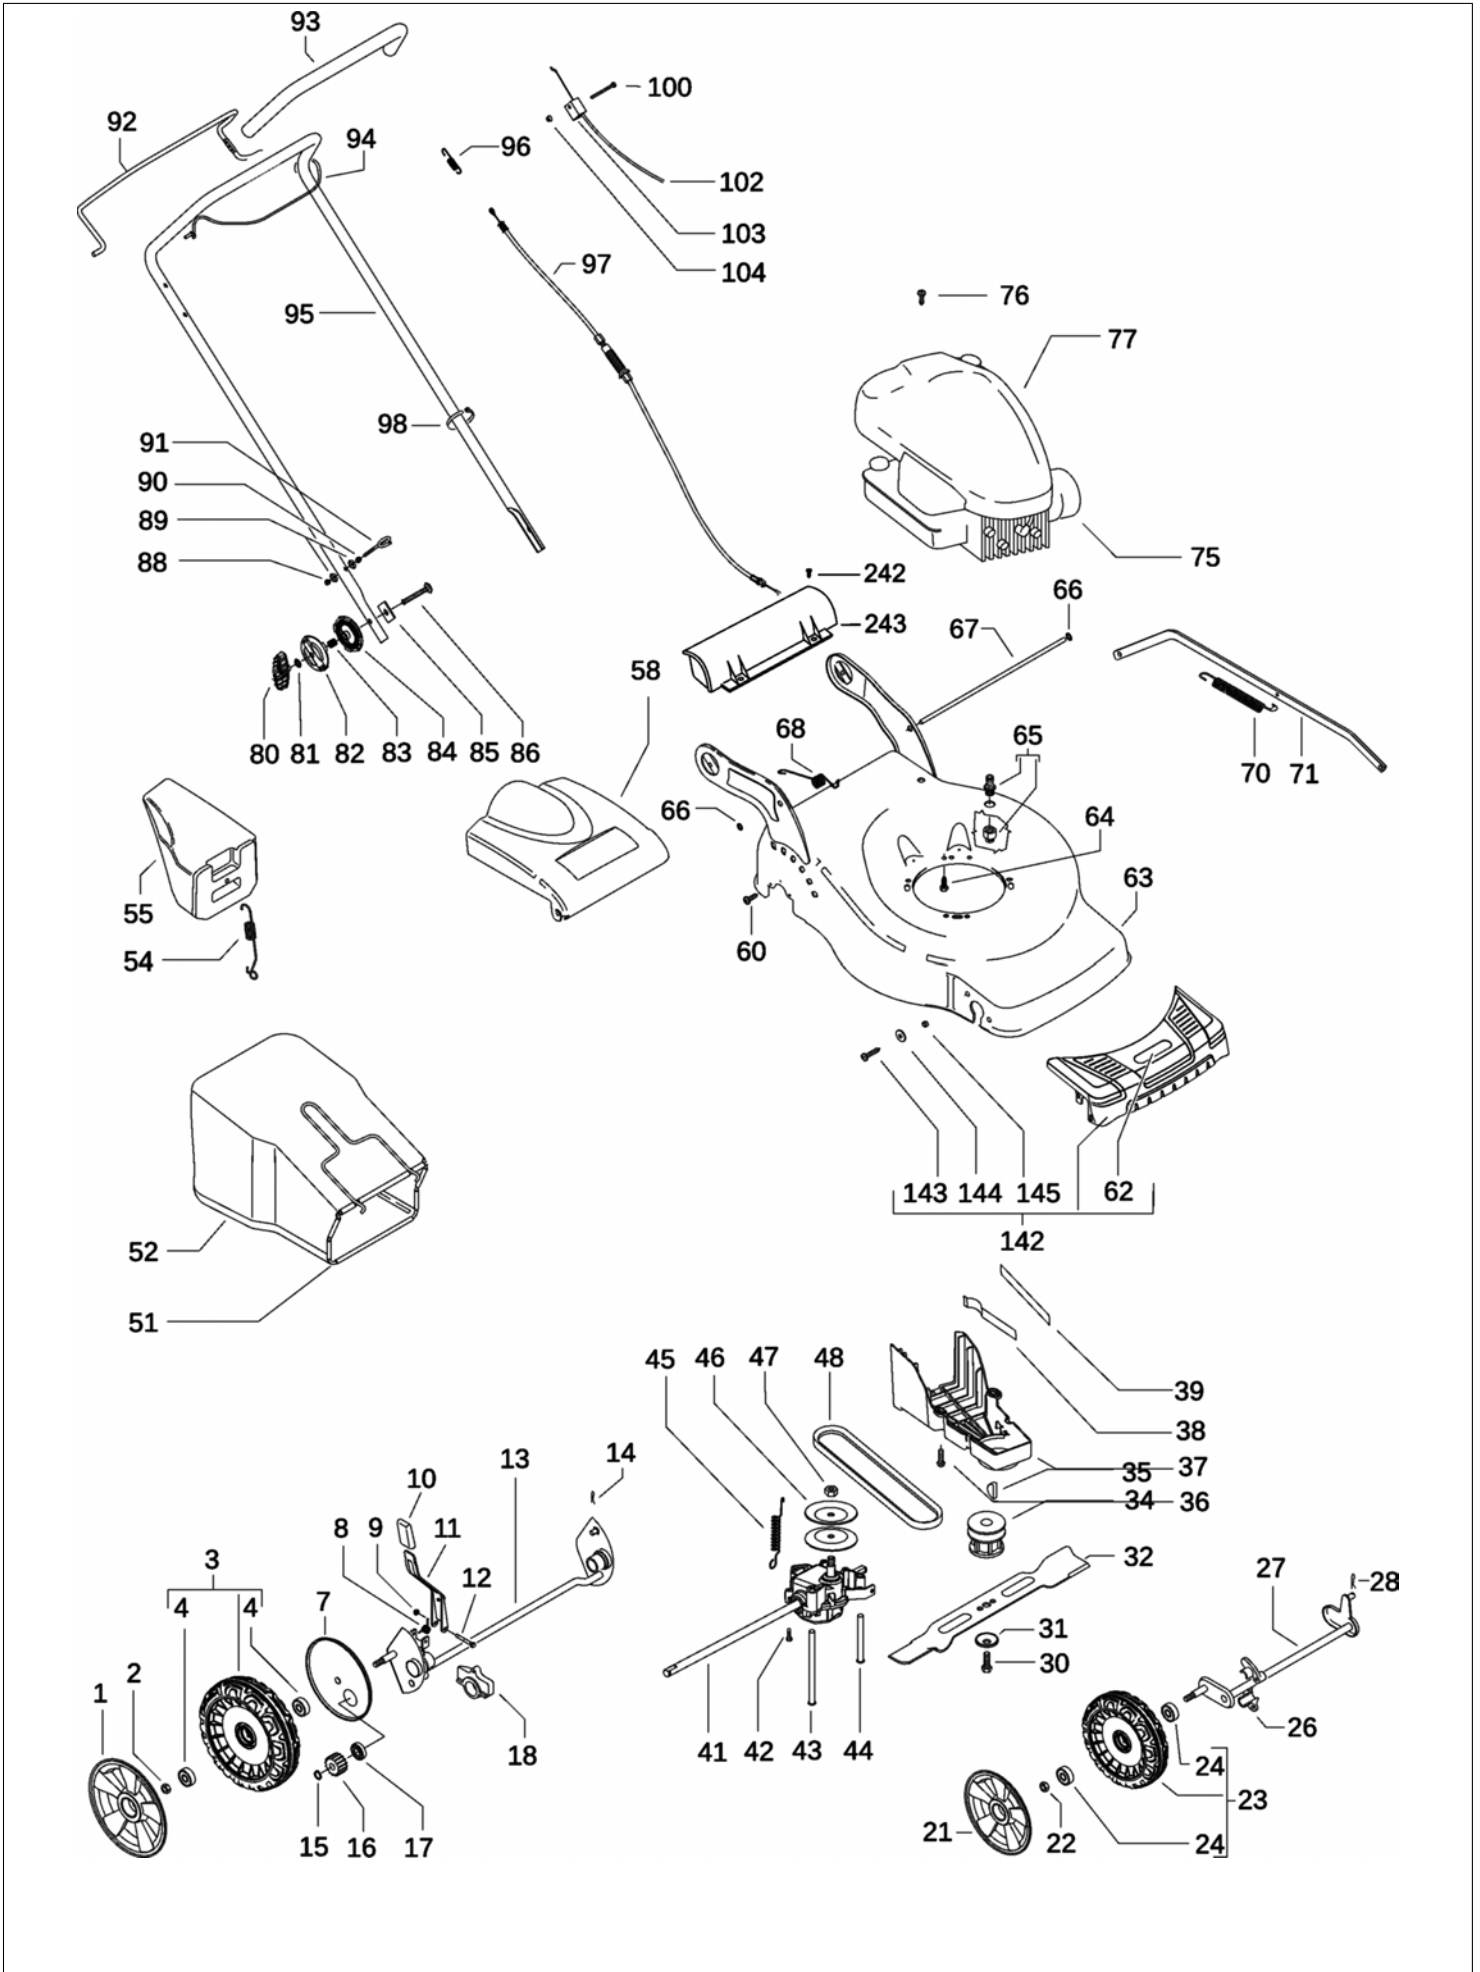

HUSQVARNA OUTDOOR PRODUCTS ITALIA SPA

Item	PN	Description	Qty	Item	PN	Description	Qty
1	544 44 61-01	wheel cover Ø210	2	76	531 21 27-10	screw	2
2	504 85 78-01	nut M8, self locking, flanged	2	77	525 34 82-01	engine cover	1
3	544 91 69-01	wheel assy Ø210	2	80	525 34 74-01	knob	2
4	504 54 82-01	ball bearing	2	81	531 20 49-22	washer	2
7	504 82 73-01	dust shield Ø210	2	82	531 21 14-74	locking disc, outer	2
8	531 21 08-17	spring, wheel regulator lever	1	83	531 21 14-76	spring	2
9	531 20 84-92	nut M5, self locking	1	84	531 21 14-73	locking disc, inner	2
10	525 34 74-02	handle, wheel regulator	1	85	531 21 15-81	plate	2
11	525 34 84-01	wheel regulator lever	1	86	531 21 14-80	screw M8x55	2
12	538 23 58-07	screw M5x45	1	88	531 20 84-91	nut M6 self	2
13	504 80 01-01	rear axle	1	89	531 20 49-61	washer	4
14	531 20 66-53	cotter pin	1	90	531 20 71-65	nut M6	2
15	531 20 87-72	seeger	2	91	531 20 51-69	starter cable guide	2
16	544 34 23-01	gear	2	92	531 21 17-54	clutch lever	1
17	531 20 87-78	ball bearing	2	93	531 21 07-25	handle sheat	1
18	531 20 59-44	rear axle housing	2	94	531 20 58-63	brake lever	1
21	544 44 59-01	wheel cover Ø190	1	95	525 34 73-01	handle	1
22	504 85 78-01	nut M8, self locking, flanged	2	96	531 21 05-73	spring, clutch	1
23	544 91 73-01	wheel assy Ø190	2	97	544 90 80-01	clutch cable	1
24	504 54 82-01	ball bearing	2	99	531 20 55-81	binder	2
26	531 20 50-57	front axle housing	4	100	531 20 63-46	screw M5x40	1
27	573 97 60-01	front axle	1	102	531 21 35-22	brake cable	1
28	531 20 66-53	cotter pin	1	103	531 20 80-43	cable support	1
30	531 20 80-08	screw, 3/8"	1	104	531 20 52-13	nut M5	1
31	531 20 72-37	spring washer	1	142	574 25 45-01	front cover, kit	1
32	531 21 10-17	mulching blade	1	143	525 43 31-02	screw 4.2x19, self threading	4
34	531 20 61-69	blade support	1	144	505 22 74-02	washer 5x15x1.5, black	4
35	505 29 09-01	key	1	145	529 29 93-01	spacer	4
36	531 20 78-56	screw 5x10	3	242	576 04 74-01	screw	2
37	544 46 22-01	belt cover	1	243	579 30 09-01	grass seal	1
38	504 04 61-01	belt guide	1				
39	544 46 25-01	belt guide	1				
41	544 34 32-03	gear box	1				
42	510 03 75-01	screw 4x16 w. washer	2				
43	544 93 44-01	belt guide	1				
44	544 93 43-01	belt guide	1				
45	544 93 47-01	gear box spring	1				
46	504 54 79-01	pulley plate	2				
47	504 54 80-01	nut	2				
48	504 03 48-01	belt Z28 10X710	1				
51	531 21 34-67	sack frame	1				
52	525 34 81-01	sack	1				
54	531 21 11-84	spring, mulching plug	1				
55	531 21 06-17	mulching plug	1				
58	525 34 83-01	safety flap	1				
60	531 20 82-16	screw 5x16, self threading	2				
62	525 34 00-01	label, Gardena	1				
63	525 55 53-01	deck	1				
64	531 21 28-51	screw 3/8" + split washer	3				
65	525 34 78-01	snap on connector 1/2"	1				
66	531 21 08-24	lock washer	2				
67	531 21 14-41	safety flap bar	1				
68	531 21 18-40	spring	1				
70	531 21 37-83	wheel regulation spring	1				
71	531 20 50-69	wheel regulation bar	1				
75	—	engine, Briggs & Stratton, model number 10T8020136	1				