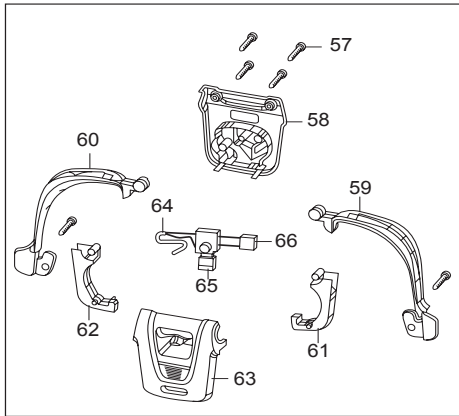

PowerMax 36 E
PowerMax 42 E

IPL Gardena Powermax 36 4037-28 4037-48 2013-10

Key	Part No	Description	Qty	Model	Product No
1	5127250-08	MAINS LEAD	1	UK	
2	5138574-00	CABLE CLIP	1		
3	5768422-01	HANDLE UPPER	1		
4+9	5228034-01	HANDLE LOWER FIXING KIT INC. PLUG	2		
5-7	5107217-03	FIXING KIT	2		
8	5771347-01	CAM LOCK	4		
10	5107229-01	SCREW 6 SPLINE 5MM DIA	13		
11-12	5103104-01	HANDLE ASSY GRASSBOX	1		
13	5052546-02	COWL MOTOR REAR COVER	1		
14	5052547-02	HANDLE INSERT COWL	1		
15	5052545-02	COWL MOTOR COVER UPPER	1		
16	5052544-04	COWL MOTOR LOWER	1		
17	5755026-01	BELT	1		
18	5796574-01	BASEPLATE 36CM	1		
19	5791460-01	MOTOR 36CM	1		
20	5131191-00	SCREW-CAP WASHER 6 SPLINE	9		
21	5742582-01	FLAP SAFETY 36CM ASSY	1		
22	5054743-01	SAFETY FLAP SPRING	1		
23	5052590-04	LID GRASSBOX	1		
24-25	5742011-02	GRASSBOX LOWER ASSY 36CM	1		
26	5100690-02	MULCH PLUG	1		
27	5253007-01	FILTER-FLAME RETARDANT	2		
28	5782117-01	DECK 36CM GREY	1	Up to end of 2011	
28	5742585-02	DECK 36CM GREY	1	From 2012	
29	5107816-67	HANDLE GRIP FRONT BLACK	1		
30	5107807-02	COVER PLATE HEIGHT ADJUST 36	1		
31	5107826-00	IMPELLER ADAPTOR	1		
32	5773425-01	BLADE 36CM	1		
33-34	5107779-00	BLADE BOLT INC. WASHER	1		
35	5139189-00	WASHER (PLAIN) (6936501)	4		
36	5743826-01	SPACER AXLE RH FRONT	1		
37	5743831-01	AXLE FRONT 36CM	1		
38	5743827-01	SPACER AXLE FRONT LH	1		
39	5293170-67	FRONT WHEEL	2		
40	5149680-00	10MM STARLOCK WASHER	4		
41	5052540-06	HUB CAP FRONT	2		
42	5131091-67	CLAMPING BUSH	2		
43	5103622-01	ROD LINK PRINTED	1		
44	5108051-00	SPRING COUNTER BALANCE	1		
45	5293171-67	REAR WHEEL	2		
46	5052543-06	HUB CAP REAR	2		
47	5052528-03	HEIGHT ADJUST ARM COVER	1		
48	5743830-02	ARM HEIGHT ADJUST	1		
49	5743832-01	AXLE REAR 36CM	1		
50	5107634-00	PIN	2		
51	5052094-01	ROLLER 36CM	1		
52	5743828-01	SPACER AXLE REAR RH	1		
53	5777279-02	PIVOT BLOCK	2		
54	5107212-00	SPRING	2		
55	5148859-04	BOLT SQUARE HD	2		
56	5777281-68	PIVOT BLOCK INSERT GREY	4		
57-66	5053307-01	SWITCHBOX COMPLETE	1	UK	
57-66	5746459-01	SWITCHBOX COMPLETE	1	EU	