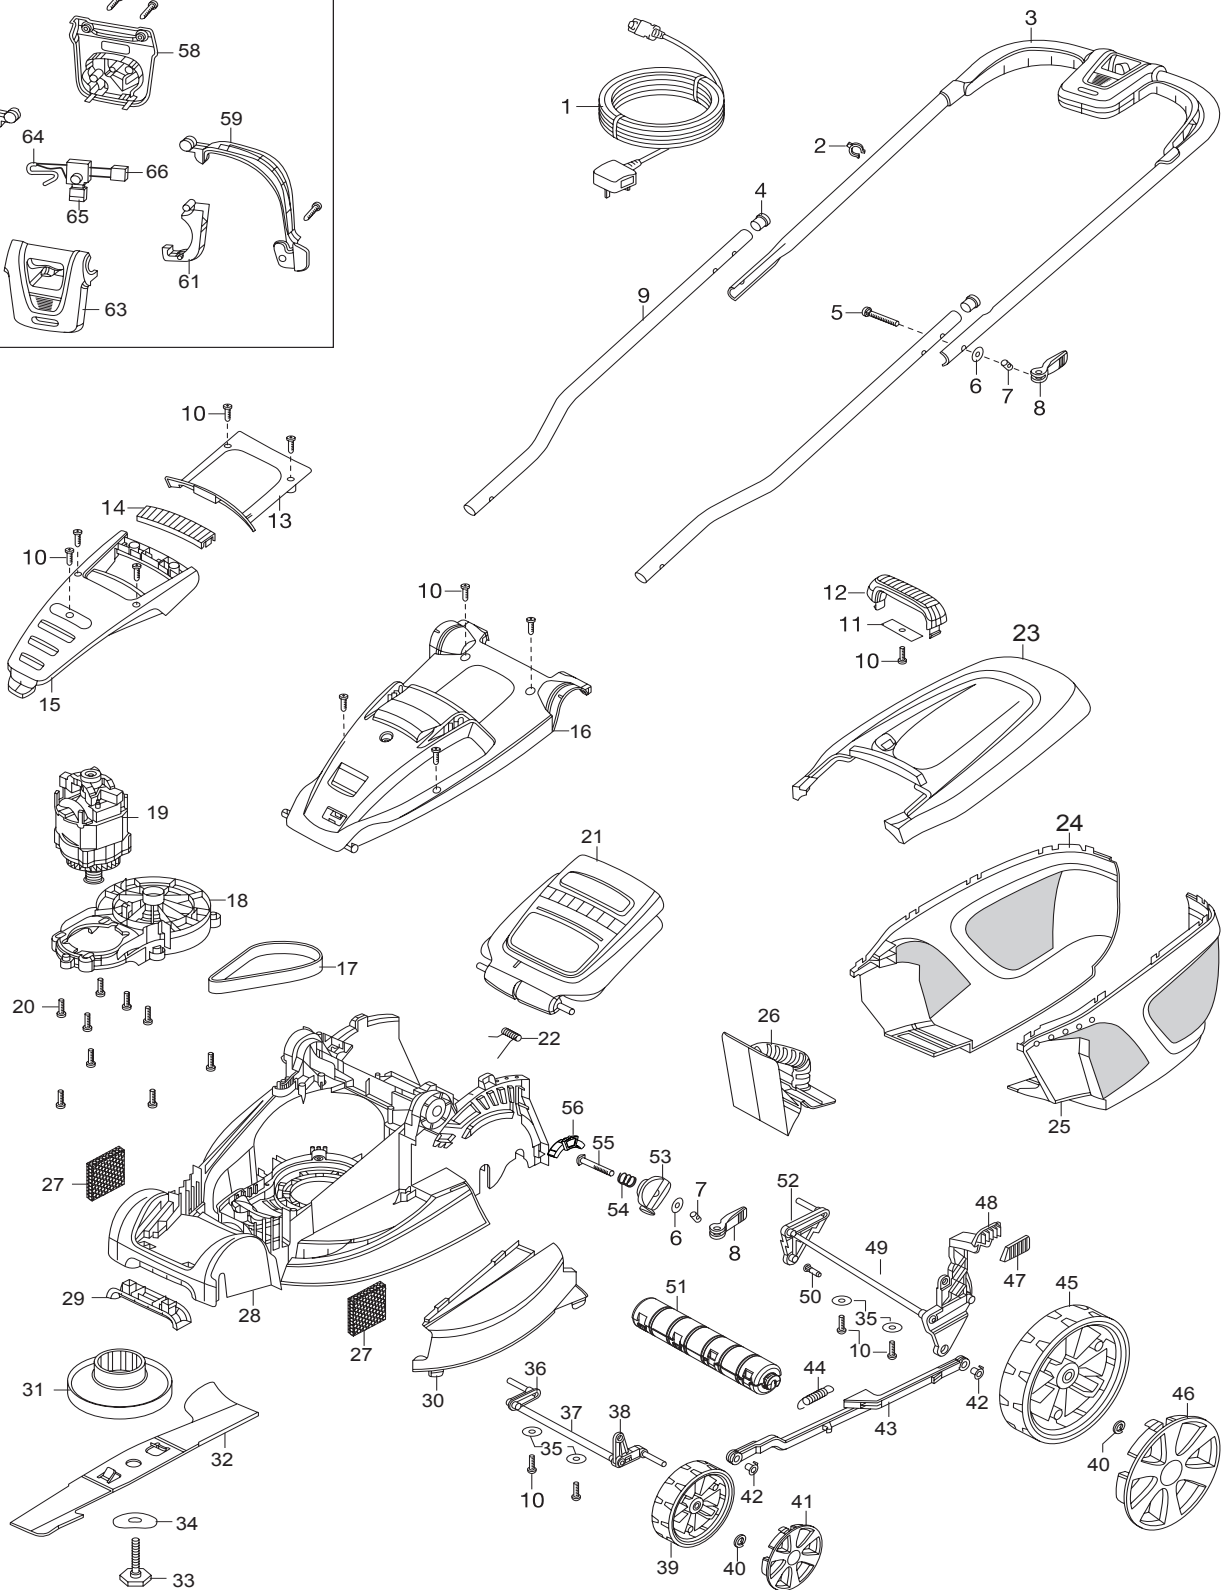

PowerMax 36 E
PowerMax 42 E

IPL Gardena Powermax 36 4037-28 4037-48 2013-10

Key	Part No	Description	Qty	Model	Product No
1	5127250-08	MAINS LEAD	1	UK	
2	5138574-00	CABLE CLIP	1		
3	5768422-01	HANDLE UPPER	1		
4+9	5228034-01	HANDLE LOWER FIXING KIT INC. PLUG	2		
5-7	5107217-03	FIXING KIT	2		
8	5771347-01	CAM LOCK	4		
10	5107229-01	SCREW 6 SPLINE 5MM DIA	13		
11-12	5103104-01	HANDLE ASSY GRASSBOX	1		
13	5052546-02	COWL MOTOR REAR COVER	1		
14	5052547-02	HANDLE INSERT COWL	1		
15	5052545-02	COWL MOTOR COVER UPPER	1		
16	5052544-04	COWL MOTOR LOWER	1		
17	5755026-01	BELT	1		
18	5796574-01	BASEPLATE 36CM	1		
19	5791460-01	MOTOR 36CM	1		
20	5131191-00	SCREW-CAP WASHER 6 SPLINE	9		
21	5742582-01	FLAP SAFETY 36CM ASSY	1		
22	5054743-01	SAFETY FLAP SPRING	1		
23	5052590-04	LID GRASSBOX	1		
24-25	5742011-02	GRASSBOX LOWER ASSY 36CM	1		
26	5100690-02	MULCH PLUG	1		
27	5253007-01	FILTER-FLAME RETARDANT	2		
28	5782117-01	DECK 36CM GREY	1	Up to end of 2011	
28	5742585-02	DECK 36CM GREY	1	From 2012	
29	5107816-67	HANDLE GRIP FRONT BLACK	1		
30	5107807-02	COVER PLATE HEIGHT ADJUST 36	1		
31	5107826-00	IMPELLER ADAPTOR	1		
32	5773425-01	BLADE 36CM	1		
33-34	5107779-00	BLADE BOLT INC. WASHER	1		
35	5139189-00	WASHER (PLAIN) (6936501)	4		
36	5743826-01	SPACER AXLE RH FRONT	1		
37	5743831-01	AXLE FRONT 36CM	1		
38	5743827-01	SPACER AXLE FRONT LH	1		
39	5293170-67	FRONT WHEEL	2		
40	5149680-00	10MM STARLOCK WASHER	4		
41	5052540-06	HUB CAP FRONT	2		
42	5131091-67	CLAMPING BUSH	2		
43	5103622-01	ROD LINK PRINTED	1		
44	5108051-00	SPRING COUNTER BALANCE	1		
45	5293171-67	REAR WHEEL	2		
46	5052543-06	HUB CAP REAR	2		
47	5052528-03	HEIGHT ADJUST ARM COVER	1		
48	5743830-02	ARM HEIGHT ADJUST	1		
49	5743832-01	AXLE REAR 36CM	1		
50	5107634-00	PIN	2		
51	5052094-01	ROLLER 36CM	1		
52	5743828-01	SPACER AXLE REAR RH	1		
53	5777279-02	PIVOT BLOCK	2		
54	5107212-00	SPRING	2		
55	5148859-04	BOLT SQUARE HD	2		
56	5777281-68	PIVOT BLOCK INSERT GREY	4		
57-66	5053307-01	SWITCHBOX COMPLETE	1	UK	
57-66	5746459-01	SWITCHBOX COMPLETE	1	EU	