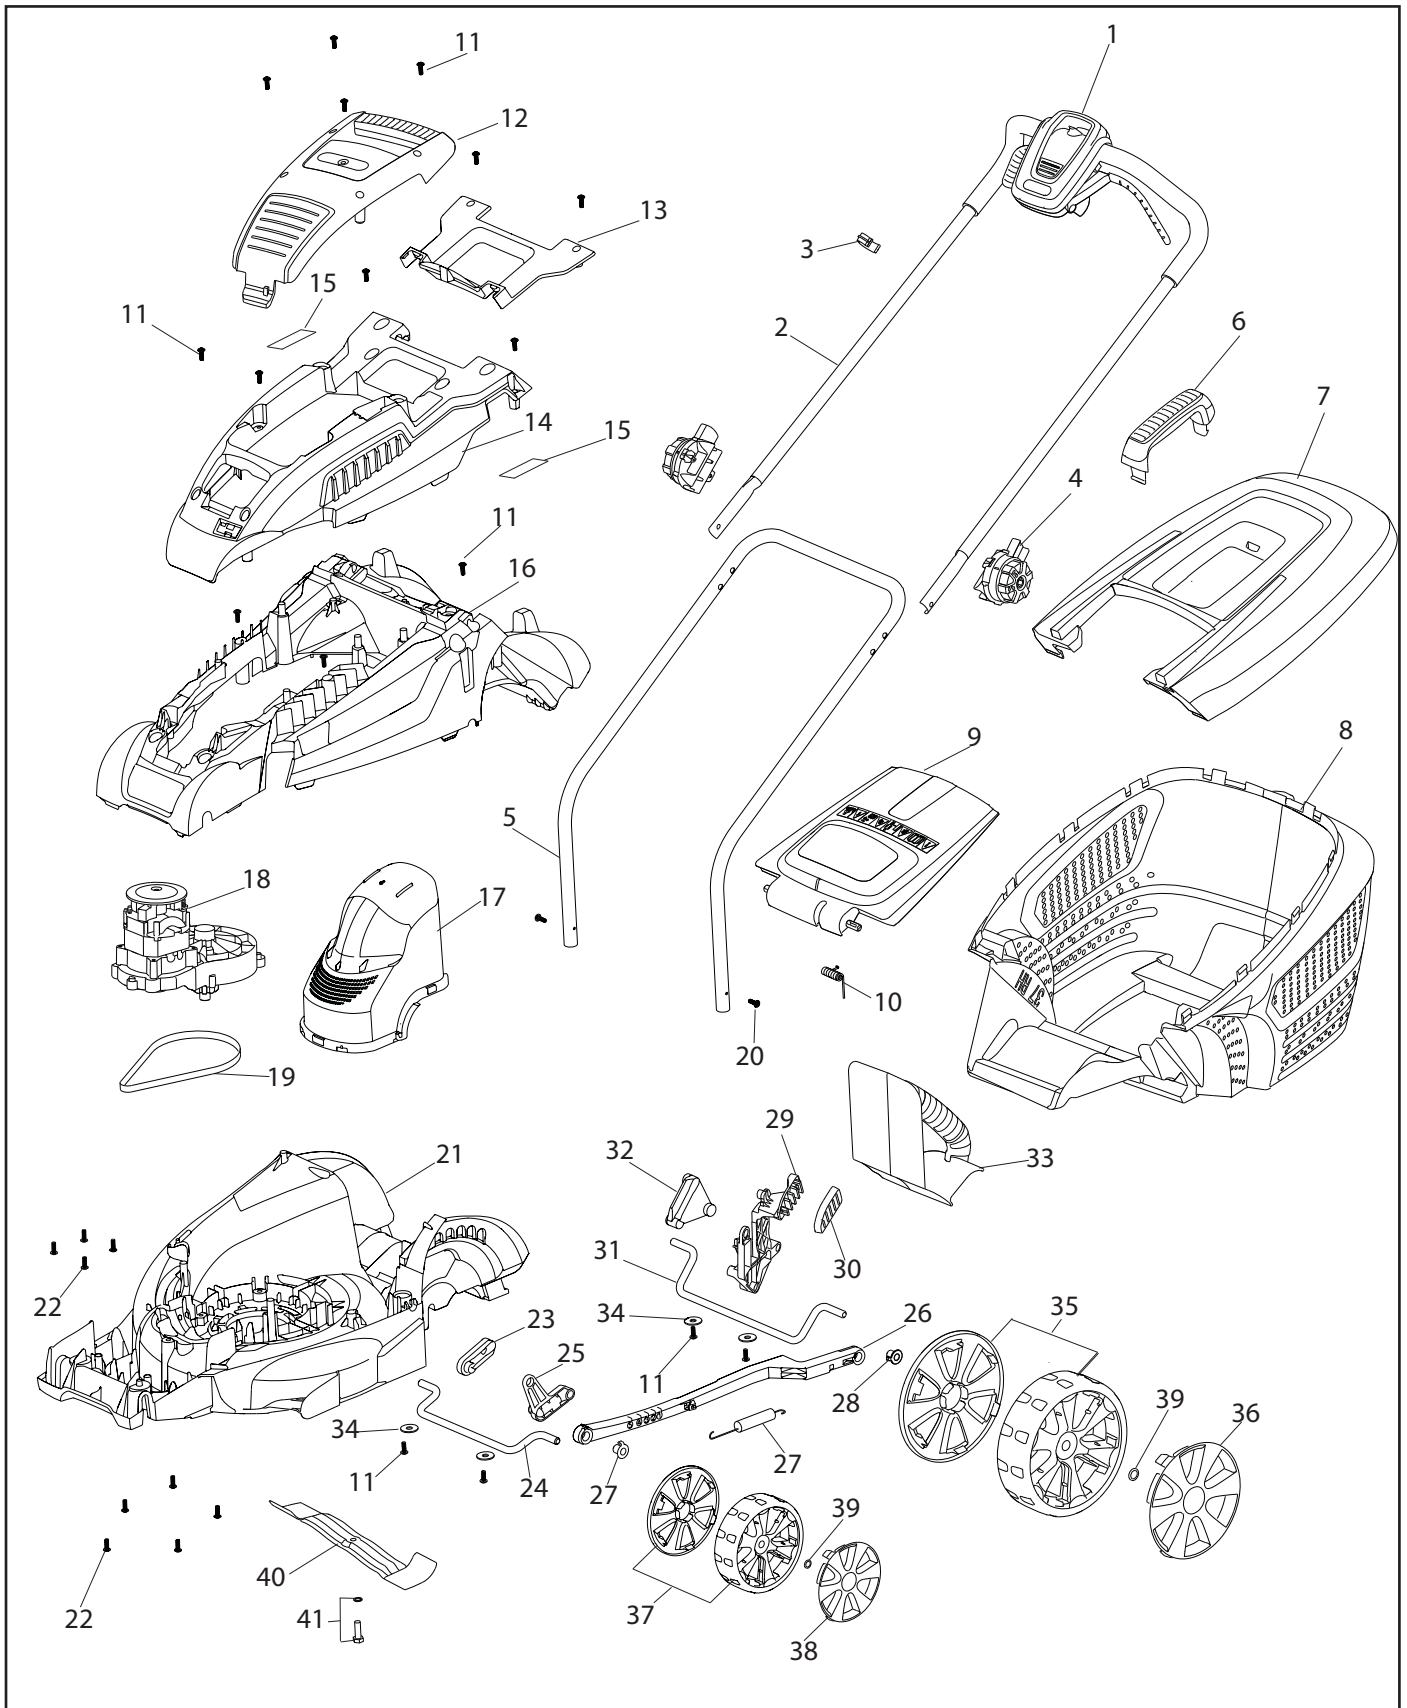

IPL, Gardena 37E, Powermax, 9672495-01, 9672495-22, 4075-20, 4075-22
IPL, Gardena 42E, Powermax, 9672496-01, 9672496-22, 4076-20, 4076-22

Publication Number

AP1311010 replaces AP1311001

IPL, Gardena 37E, Powermax, 9672495-01, 9672495-22, 4075-20, 4075-22
IPL, Gardena 42E, Powermax, 9672496-01, 9672496-22, 4076-20, 4076-22
AP1311010 replaces AP1311001

Publication Number

Item	Part Number	Description	Qty	Note
1	584 90 48-01	SWITCHBOX ASSY EU	1	EU
1	585 03 48-01	SWITCHBOX ASSY CH	1	CH
2	581 22 02-10	UPPER HANDLE	1	
3	513 85 74-00	CABLE CLIP	2	
4	586 17 01-01	TILT ADJUSTER KIT	2	
5	581 22 01-06	LOWER HANDLE	1	37E
5	581 22 00-06	LOWER HANDLE	1	42E
6	510 31 04-01	GRASSBOX HANDLE	1	
7	579 14 59-01	GRASSBOX LID ASSY	1	Inc. Handle
8	581 21 96-02	GRASSBOX	1	37E
8	581 21 97-02	GRASSBOX	1	42E
9	577 98 64-01	SAFETY FLAP	1	
10	505 47 43-01	SAFETY FLAP SPRING	1	
11	577 71 38-01	SCREW KIT	14	Pack of 5
12	586 17 00-01	HANDLE COWL	1	
13	577 98 63 -02	REAR COVER	1	
14	577 98 66-04	MOTOR COVER	1	
15	586 18 93-01	FOAM FILTER	2	
16	585 24 67-02	UPPER DECK	1	37E
16	581 21 94-02	UPPER DECK	1	42E
17	578 90 62-67	FILTER MOTOR	1	37E
17	584 88 29-67	FILTER MOTOR	1	42E
18	586 17 02-01	MOTOR DRIVE & BELT ASSY	1	37E Includes item 18
18	586 17 07-01	MOTOR DRIVE & BELT ASSY	1	42E Includes item 18
19	575 50 26-01	BELT J6	1	
20	513 10 37-12	FIXING KIT BAGGED	2	Pack of 2
21	581 21 74-02	LOWER DECK	1	37E
21	581 21 75-02	LOWER DECK	1	42E
22	577 29 86-01	SCREW KIT	9	Pack of 5
23	575 58 21-67	AXLE SPACER RH FRONT	1	
24	575 58 36-01	FRONT AXLE	1	37E
24	585 26 53-01	FRONT AXLE	1	42E
25	575 58 20-67	AXLE SPACER LH FRONT	1	
26	575 58 23-01	ROD LINK	1	
27	510 80 51-00	ROD LINK SPRING	1	
28	513 10 91-67	PIVOT PIN	2	
29	581 21 81-02	ARM HEIGHT ADJUST	1	
30	581 21 82-03	COVER HEIGHT ADJUST ARM	1	
31	585 26 54-01	REAR AXLE	1	37E
31	581 21 79-01	REAR AXLE	1	42E
32	581 21 80-67	AXLE SPACER RH REAR	1	
33	581 22 08-02	MULCH PLUG	1	
34	513 91 89-00	WASHER	4	
35	586 17 05-01	REAR WHEEL ASSY	2	37E
35	586 17 08-01	REAR WHEEL ASSY	2	42E
36	577 98 83-06	REAR HUB CAP (SILVER)	2	
37	586 17 04-01	FRONT WHEEL ASSY	2	37E
37	586 17 10-01	FRONT WHEEL ASSY	2	42E
38	581 21 89-06	FRONT HUB CAP (SILVER)	2	
39	577 71 37-01	STARLOCK WASHER	4	Pack of 4
40	585 30 70-01	BLADE 37CM (Art. 4016-20)	1	
40	585 20 69-01	BLADE 42CM (Art. 4017-20)	1	
41	577 71 39-01	BLADE BOLT & WASHER	1	
*	512 83 12-34	LOOSE PARTS PACK	1