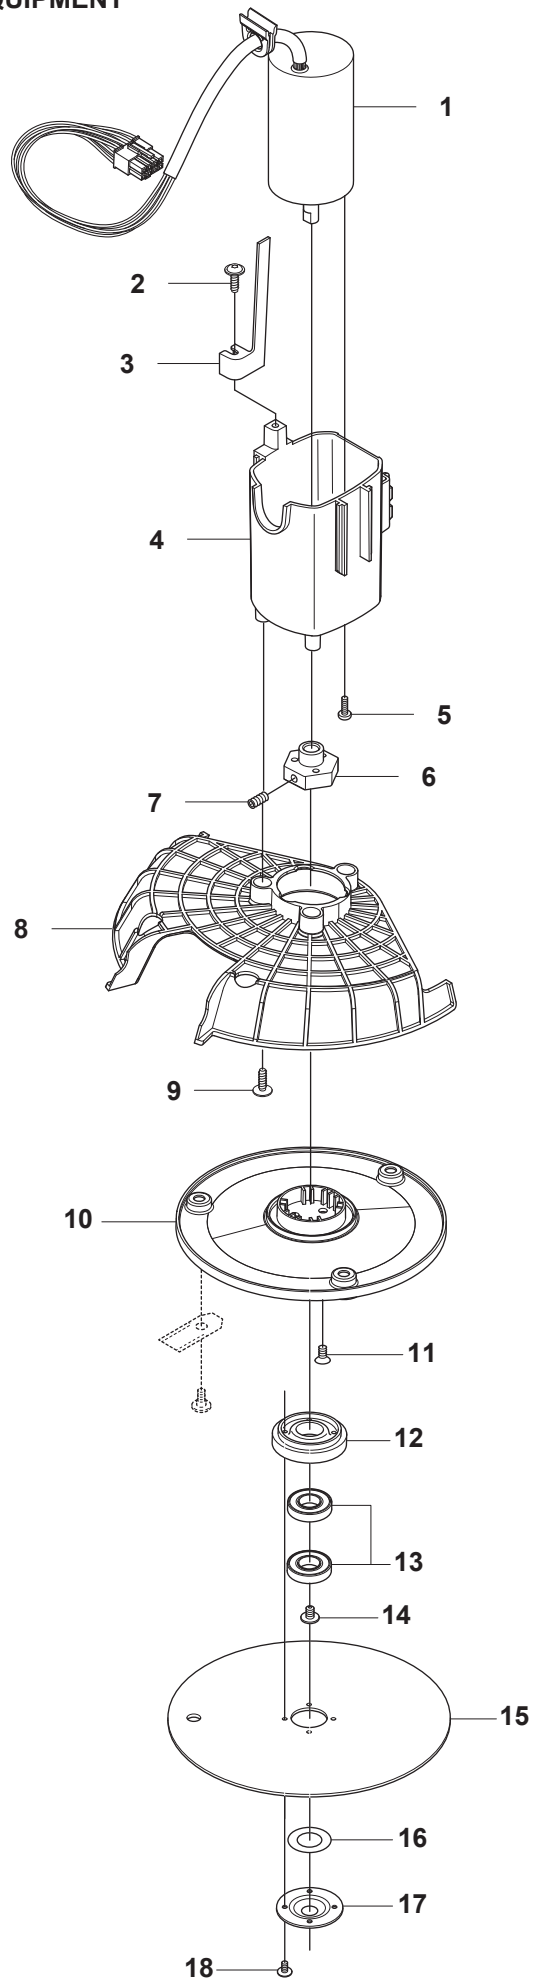

# A GARDENA R70Li/R80Li COVER

10

10

23

PAGE A GARDENA R70Li/R80Li COVER				
Position	Article	Quantity	Notes	Kit
1	575 54 33-14	2	Screw, grey (14mm)	
2	510 31 03-01	1	Decal, Gardena logotype	3
3	579 39 21-05	1	Logo, plate kit incl. sticker & decal	
4	577 70 76-03	1	Frame	
5	577 70 73-03	1	Cover	
6	576 21 39-01	2	Screw M5x12	
7	574 46 90-02	2	Bracket, lift sensor	
8	574 46 91-02	2	Rubber damper	
9	574 48 51-02	2	Spring, lift sensor	
10	580 92 76-01	1	Decal, R70Li	
10	587 04 35-02	1	Decal, R80Li	
11	579 39 17-02	1	Main body	
12	586 35 97-01	1	Warning label	11
13	575 54 33-14	7	Screw, grey (14mm)	
14	576 03 01-01	1	Plate, collision sensor	11
15	576 18 33-01	1	Magnet, collision sensor	11
16	576 21 39-01	2	Screw M5x12	
17	575 41 60-02	2	Support clamp	
18	575 54 33-14	4	Screw, grey (14mm)	
19	574 46 91-02	2	Rubber damper	
20	576 18 32-01	1	Magnet, lift sensor	11
21	577 70 65-01	1	Bumper, rear	
22	575 54 33-14	2	Screw, grey (14mm)	
23	577 95 53-09	1	Cover Kit, Complete excl. Model decal	

**D** GARDENA R70Li/R80Li  
BLADE MOTOR & CUTTING EQUIPMENT

PAGE D GARDENA R70Li/R80Li BLADE MOTOR & CUTTING EQUIPMENT

Position	Article	Quantity	Notes	Kit
1	584 98 93-01	1	Cutting motor	
2	575 54 33-14	1	Screw, grey (14mm)	
3	574 50 35-01	1	Height indicator	
4	581 02 03-01	1	Motor housing	
5	576 21 38-01	3	Screw M4x12	
6	580 79 31-01	1	Hub, cutting motor	
7	576 21 35-01	1	Stop screw	
8	577 85 02-03	1	Guard, cutting disc	
9	575 54 33-14	3	Screw, grey (14mm)	
10	580 79 28-01	1	Cutting disc	
11	535 13 05-01	3	Screw	
12	535 12 64-01	1	Bearing box	
13	535 07 57-02	1	Ball bearing	
14	535 07 60-01	1	Screw	
15	580 79 27-01	1	Skid plate	
16	535 08 25-01	1	Gasket	
17	535 08 15-01	1	Cover washer	
18	575 54 33-10	4	Screw	