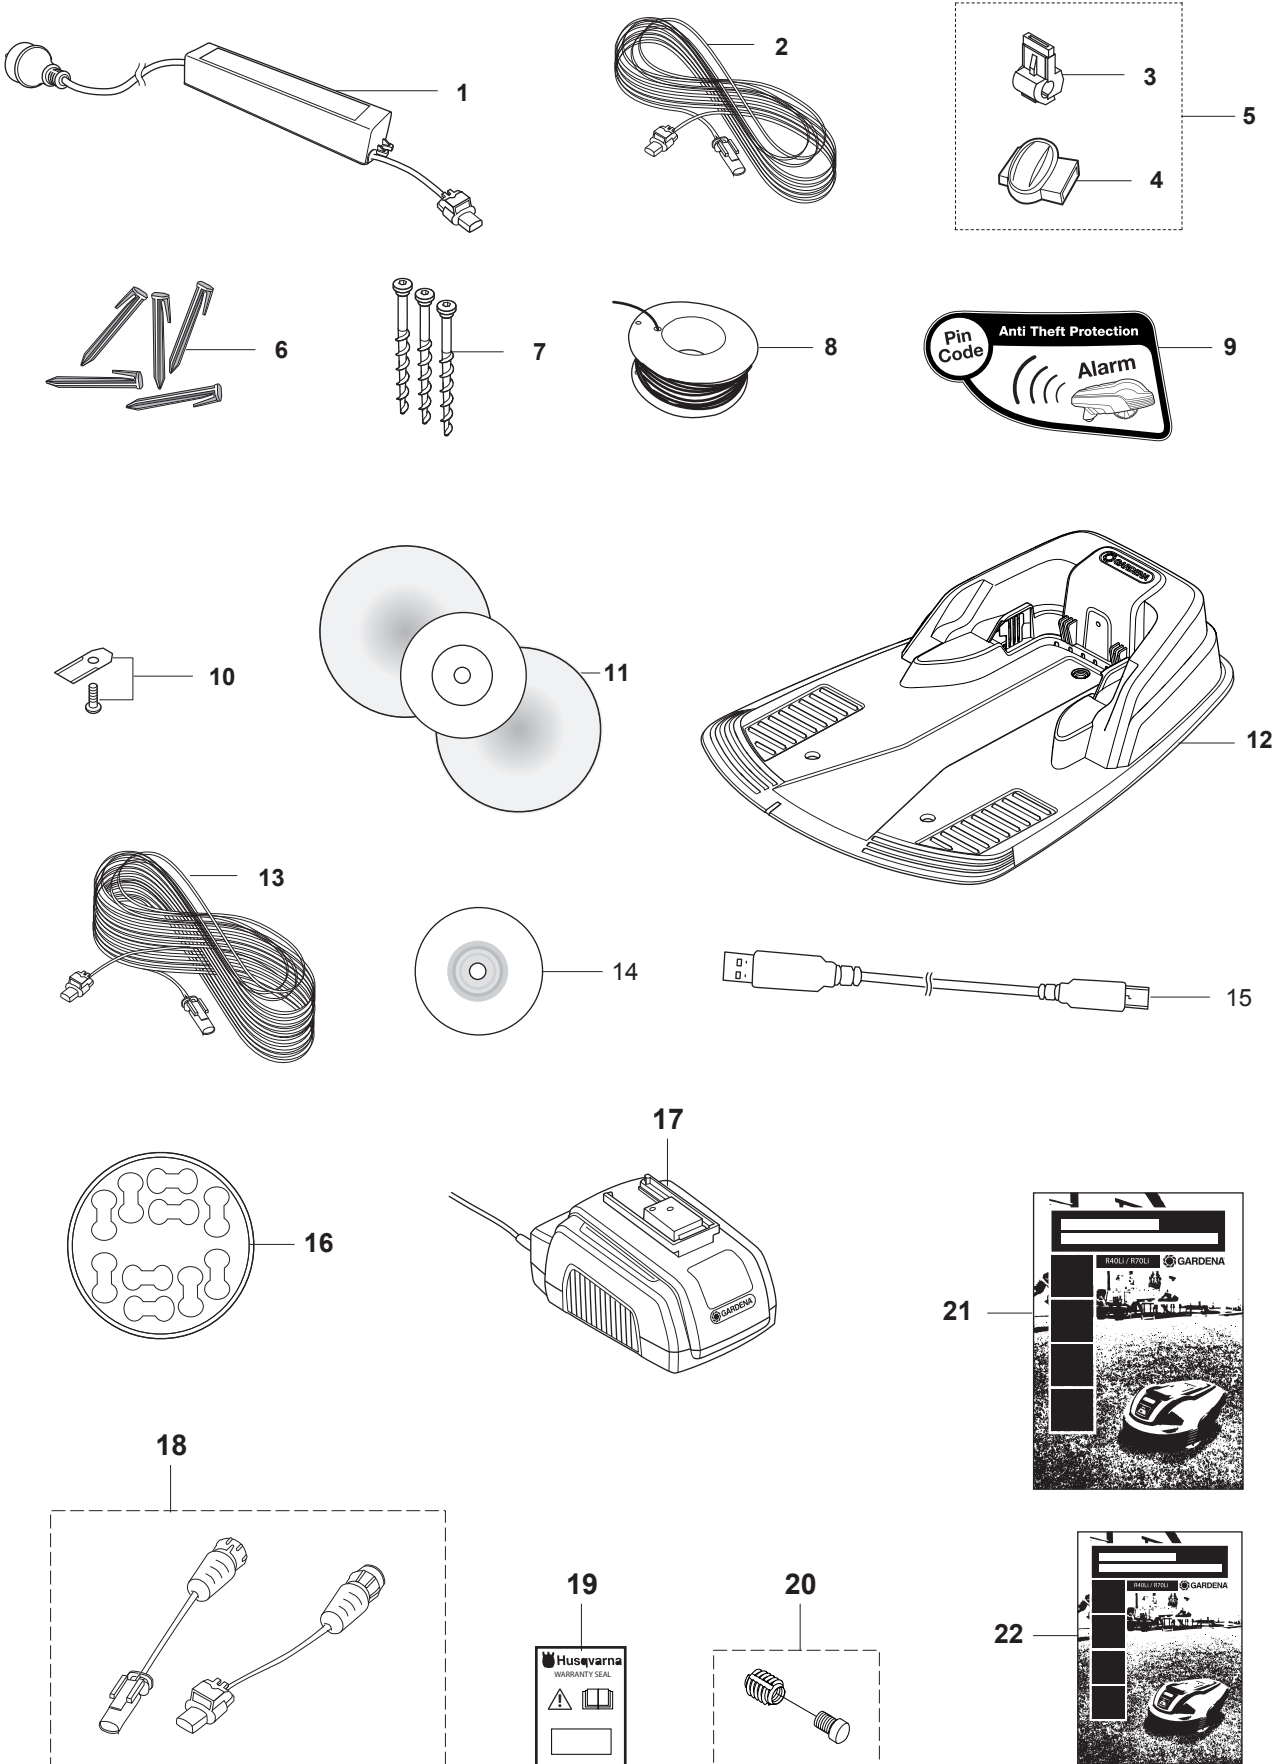

F GARDENA R70Li/R80Li ACCESSORIES

PAGE F GARDENA R70Li/R80Li ACCESSORIES				
Position	Article	Quantity	Notes	Kit
1	584 40 89-01	1	Power Supply Unit, EU	
1	581 14 51-02	1	Power Supply Unit, UK	
1	581 14 51-05	1	Power Supply Unit, AU-NZ	
1	581 14 51-03	1	Power Supply Unit, CH	
2	581 16 66-03	1	Low voltage cable (10 m)	
3	535 12 90-01	1	Loop wire connector (1pcs)	5
4	501 98 02-01	1	Splice kit (1pcs)	5
4	501 98 02-02	1	Splice kit (50pcs)	
5	966 80 97-01	1	2 Connectors+6 Splices, Gardena blister pack	
5	Gardena 4089-20	1	2 Connectors+6 Splices, Gardena blister pack	
5	579 04 81-01	1	5 Connectors+5 Splices	
6	966 80 98-01	1	Staples (100pcs), Gardena blister pack	
6	Gardena 4090-20	1	Staples (100pcs), Gardena blister pack	
7	575 23 86-02	1	Anchor screw (3pcs) incl. Allen key	
8	966 80 96-01	1	Loop wire (150m), Gardena blister pack	
8	Gardena 4088-20	1	Loop wire (150m), Gardena blister pack	
8	580 66 20-03	1	Loop wire (200m)	
8	580 66 20-01	1	Loop wire (250m)	
9	578 91 06-01	1	Label, anti-theft	
10	966 80 95-01	1	Blades (9pcs), Gardena blister pack	
10	Gardena 4087-20	1	Blades (9pcs), Gardena blister pack	
10	577 86 46-02	1	LONG LIFE SAFETY BLADE, Blister Pack, 9pcs	
10	577 60 65-04	1	LONG LIFE SAFETY BLADE, 45pcs	
10	577 60 66-03	1	LONG LIFE SAFETY BLADE, 300pcs	
11	578 90 91-04	1	Installation DVD, Gardena	
12	577 97 23-05	1	Charging station, Gardena	
13	581 16 66-04	1	Low voltage cable (20 m)	
14	577 85 81-03	1	Autocheck EXP - service program DVD	
15	577 51 81-02	1	USB service cable, G3 mowers	
16	586 27 79-01	1	Sticker, Cable markers (10pcs)	
17	966 41 01-01	1	Quick charger	
18	586 18 90-01	1	Low voltage cable adapter kit	
19	580 68 95-02	1	Warranty seal label (1pcs)	
19	584 90 22-01	1	Warranty seal label (10pcs)	
20	581 16 57-01	1	Metal insert repair kit (4pcs)	
21	115 70 69-01	1	Operator's manual, Swedish	
21	115 70 69-06	1	Operator's manual, Danish	
21	115 70 69-11	1	Operator's manual, Finnish	
21	115 70 69-21	1	Operator's manual, Norwegian	
21	115 70 69-26	1	Operator's manual, English	
21	115 70 69-31	1	Operator's manual, French	
21	115 70 69-36	1	Operator's manual, Dutch	
21	115 70 69-41	1	Operator's manual, Italian	
21	115 70 69-46	1	Operator's manual, Spanish	
21	115 70 69-51	1	Operator's manual, German	
21	115 70 69-58	1	Operator's manual, Hungarian	
21	115 70 69-59	1	Operator's manual, Portuguese	
21	115 70 69-61	1	Operator's manual, Polish	
21	115 70 69-68	1	Operator's manual, Slovakian	
21	115 70 69-84	1	Operator's manual, Slovenian	
21	115 70 69-90	1	Operator's manual, Czech	
22	115 72 44-01	1	Quick guide, Swedish	
22	115 72 44-06	1	Quick guide, Danish	
22	115 72 44-11	1	Quick guide, Finnish	
22	115 72 44-21	1	Quick guide, Norwegian