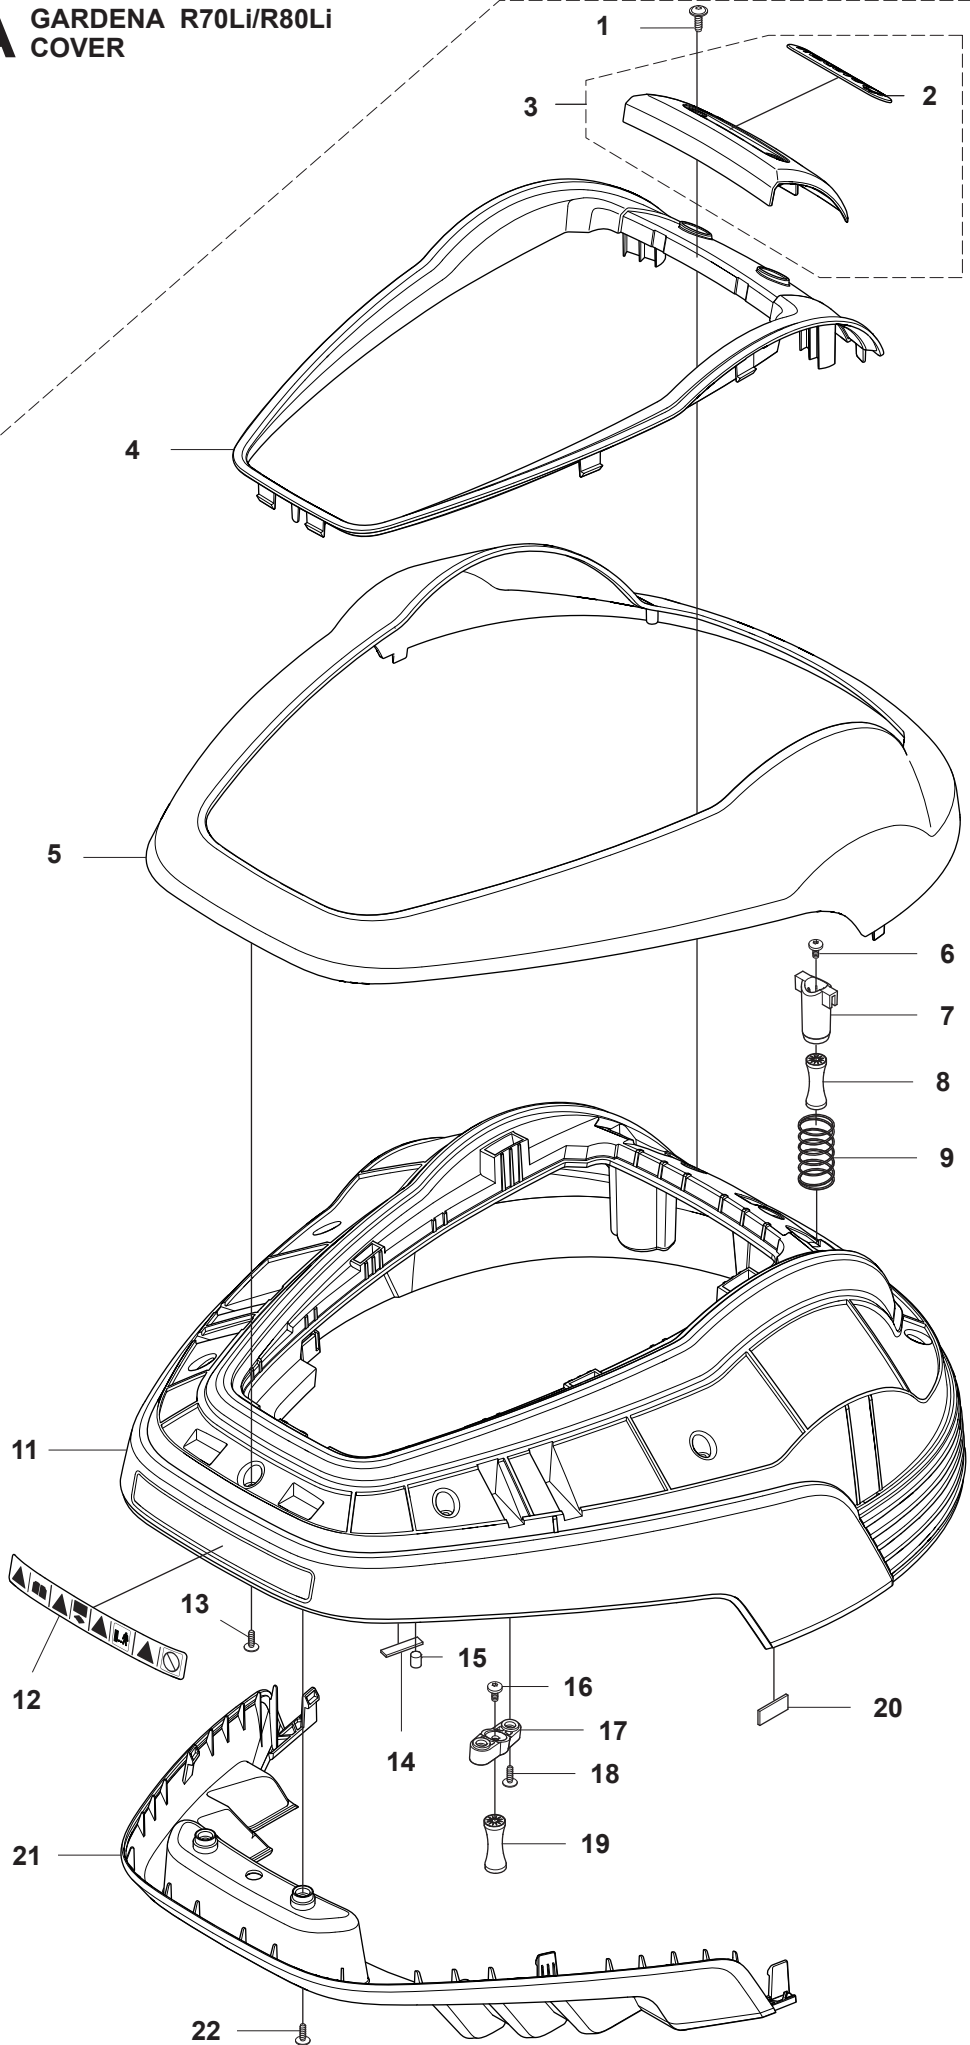

---

IPL, Gardena Robotic Lawn Mower, 2015-01, 581 84 64-03

**GARDENA<sup>®</sup>**

**Robotic Lawn Mower R70Li/R80Li**

**2015**

**Spare parts**

**Ersatzteile**

**Pièces détachées**

# A GARDENA R70Li/R80Li COVER

10

10

23

PAGE A GARDENA R70Li/R80Li COVER				
Position	Article	Quantity	Notes	Kit
1	575 54 33-14	2	Screw, grey (14mm)	
2	510 31 03-01	1	Decal, Gardena logotype	3
3	579 39 21-05	1	Logo, plate kit incl. sticker & decal	
4	577 70 76-03	1	Frame	
5	577 70 73-03	1	Cover	
6	576 21 39-01	2	Screw M5x12	
7	574 46 90-02	2	Bracket, lift sensor	
8	574 46 91-02	2	Rubber damper	
9	574 48 51-02	2	Spring, lift sensor	
10	580 92 76-01	1	Decal, R70Li	
10	587 04 35-02	1	Decal, R80Li	
11	579 39 17-02	1	Main body	
12	586 35 97-01	1	Warning label	11
13	575 54 33-14	7	Screw, grey (14mm)	
14	576 03 01-01	1	Plate, collision sensor	11
15	576 18 33-01	1	Magnet, collision sensor	11
16	576 21 39-01	2	Screw M5x12	
17	575 41 60-02	2	Support clamp	
18	575 54 33-14	4	Screw, grey (14mm)	
19	574 46 91-02	2	Rubber damper	
20	576 18 32-01	1	Magnet, lift sensor	11
21	577 70 65-01	1	Bumper, rear	
22	575 54 33-14	2	Screw, grey (14mm)	
23	577 95 53-09	1	Cover Kit, Complete excl. Model decal	