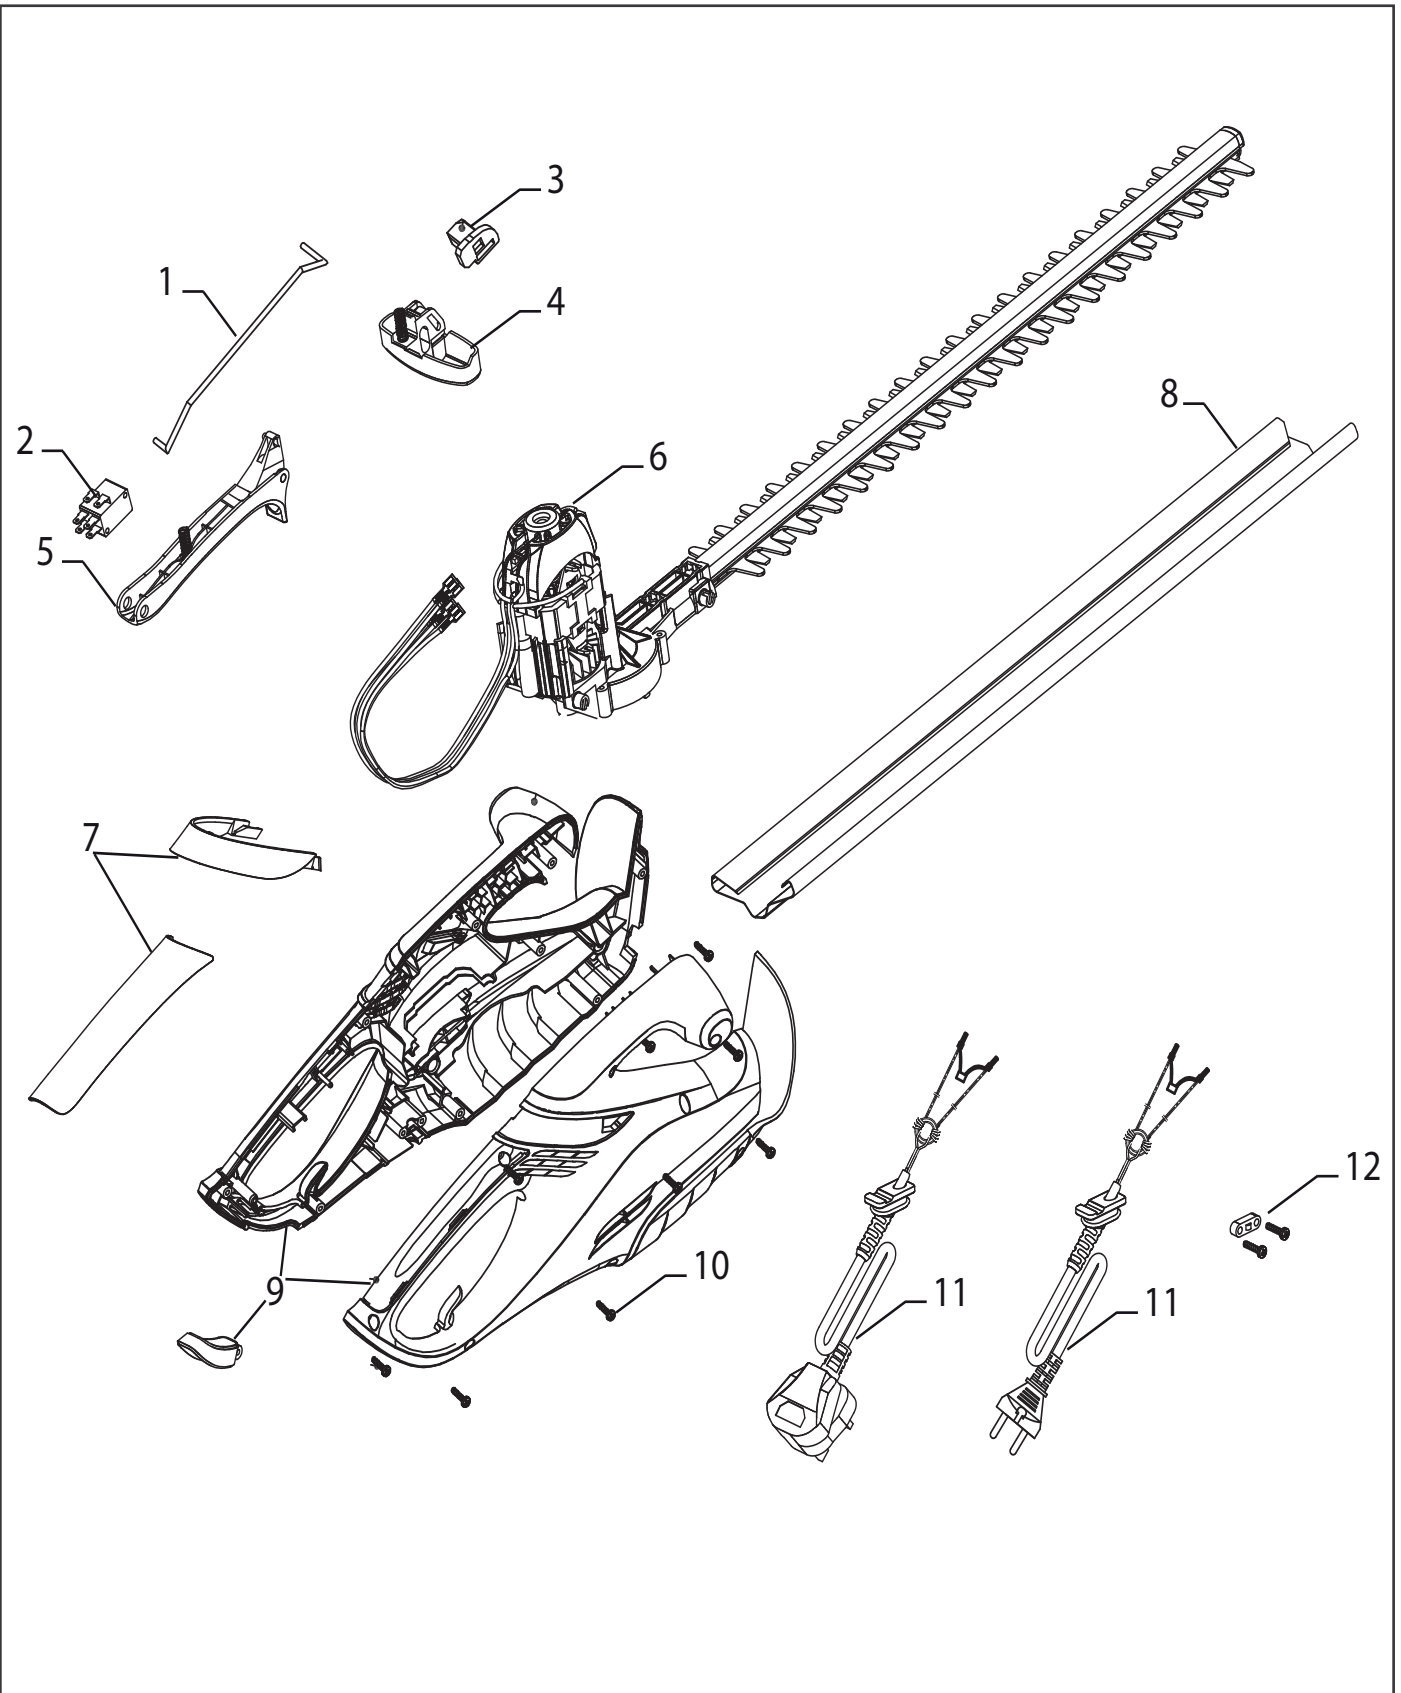

IPL, Flymo, EasiCut 460, 9671028-01, 9671028-62
IPL, Flymo, EasiCut 520, 9671029-01, 9671029-62
AP1612002 replacing AP 1608004

Publication Number

IPL, Flymo, EasiCut 460, 9671028-01, 9671028-62

IPL, Flymo, EasiCut 520, 9671029-01, 9671029-62

AP1612002 replacing AP 1608004

Publication Number

Item	Part Number	Description	Qty	Note
1	589 45 76-01	CONNECTING ROD	1	
2	589 45 85-01	SWITCH	1	
3	589 45 78-01	BLOCK INSERT	1	
4	589 45 75-01	TRIGGER ASSY FRONT	1	
5	589 45 77-01	TRIGGER ASSY INC. SPRING	1	
6	589 46 14-01	MOTOR AND BLADE ASSY 460	1	Easicut 460
6	589 46 15-01	MOTOR AND BLADE ASSY 520	1	Easicut 520
7	589 45 58-01	HANDLE COVERS	1	
8	510 79 17-00	BLADE COVER 60CM	1	
9	589 46 12-01	CLAMSHELL KIT	1	
10	510 79 23-00	SCREW KIT PK 10	9	Pack of 10
11	589 45 79-01	CABLE ASSY UK	1	UK
11	590 10 45-01	CABLE ASSY EUR	1	Euro
12	510 79 21-00	CABLE CLAMP AND SCREWS	1	