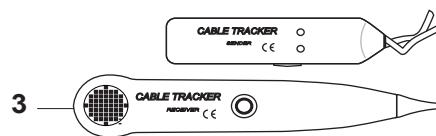

G GARDENA R70/80Li
ACCESSORIES

Page G GARDENA R70Li/R80Li ACCESSORIES				
Position	Article	Quantity	Notes	Kit / Assy
1	581 16 57-01	1	Metal Insert Repair KIT (4 pcs)	
2	584 90 22-01	1	Warranty Seal 10 pcs Note: For warranty claims, please use part number for 1 pcs, see SB	
3	577 60 68-01	1	Loop Wire Interruption Detector	
4	588 40 84-01	1	Quick Charger with Battery Test	
5	588 20 26-01	1	Cable Quick Charger	
6	587 91 63-01	1	Cover KIT Base	18
7	587 91 64-01	1	Cover KIT Lid	18
8	586 69 44-01	1	Cover Front Insert	18
9	586 69 46-01	1	Cover Rear Insert	18
10	586 69 42-01	1	Beam Hinge	18
11	586 69 47-01	1	Handle Left	18
12	585 32 41-02	1	Steel Rod	18
13	586 69 48-01	1	Latch Right	18
14	585 34 15-01	2	Hinge Pin	18
15	575 54 33-14	8	Screw	18
16	575 23 86-01	1	Screw KIT	18
17	580 51 14-01	1	Spring Cap	18
18	586 80 17-01	1	Gardena Housing