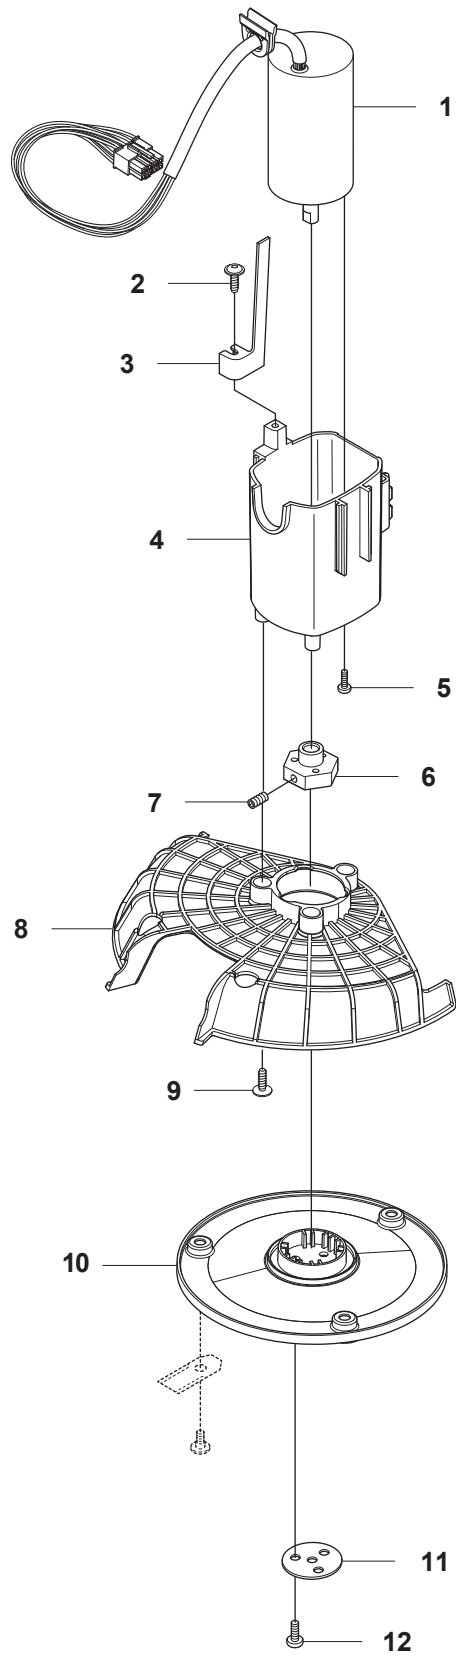

D GARDENA R70Li/R80Li
BLADE MOTOR & CUTTING EQUIPMENT

PAGE D GARDENA R70Li/R80Li BLADE MOTOR & CUTTING EQUIPMENT				
Position	Article	Quantity	Notes	Kit / Assy
1	584 98 93-02	1	Cutting Motor	
2	575 54 33-14	1	Screw, Grey (14 mm)	
3	574 50 35-01	1	Height Indicator	
4	581 02 03-01	1	Motor Housing	
5	576 21 38-01	3	Screw M4x12	
6	574 37 35-01	1	Hub, Cutting Motor	
7	576 21 35-01	1	Stop Screw	
8	577 85 02-05	1	Guard, Cutting Disc	
9	575 54 33-14	3	Screw, Grey (14 mm)	
10	574 48 71-01	1	Cutting Disc	
11	577 09 32-01	1	Washer	
12	576 21 38-01	3	Screw