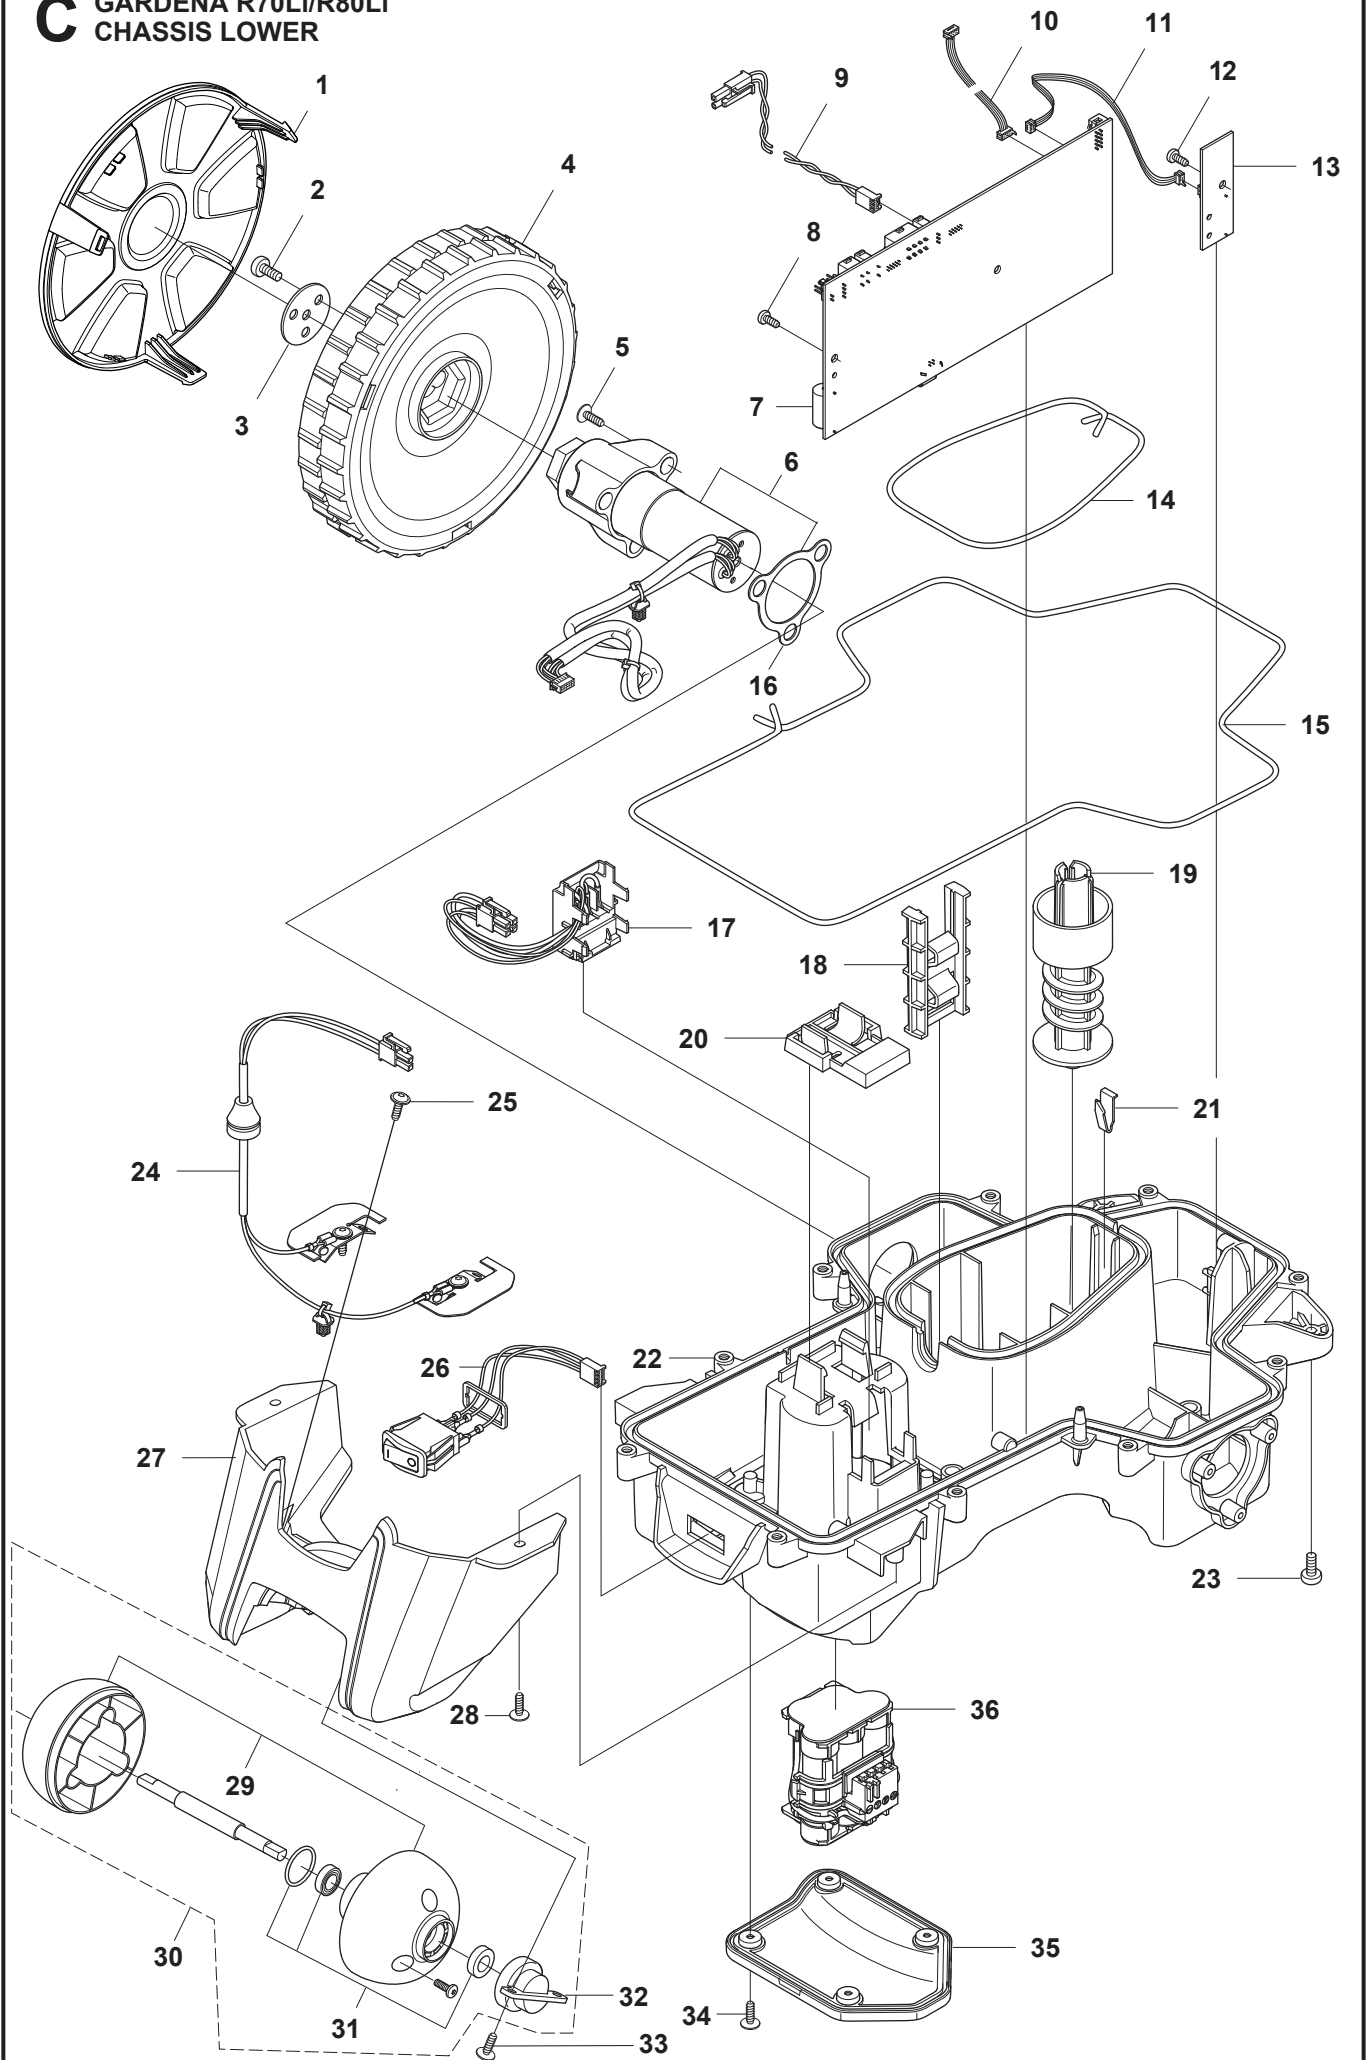

C GARDENA R70Li/R80Li
CHASSIS LOWER

PAGE C GARDENA R70Li/R80Li CHASSIS LOWER				
Position	Article	Quantity	Notes	Kit / Assy
1	577 70 79-01	2	Hub Cap, Drive Wheel	
2	576 21 39-02	6	Screw	
3	577 09 32-01	2	Washer, Drive Wheel	
4	574 46 51-04	2	Wheel, Drive Wheel	
5	575 54 33-14	6	Screw, Grey (14 mm)	
6	577 83 99-04	2	Wheel Motor KIT incl. Sealing	
7	588 62 88-03	1	Main Circuit Board (MCB)	
8	535 13 03-10	2	Screw (10 mm)	
9	576 22 02-01	1	Loom, Buzzer Extension	
10	588 83 27-01	1	Loom, Display	
11	588 90 12-01	1	Loom, Loop and Lift Sensor	
12	535 13 03-10	1	Screw (10 mm)	
13	588 57 21-01	1	PCB Sensor Board	
14	577 75 36-01	1	Sealing Strip KIT (10 pcs, Ø4 mm) Note: For warranty claims, please use part number for 1 pcs, see SB	
15	577 84 36-01	1	Sealing Strip KIT, Chassis (10 pcs, Ø4 mm) Note: For warranty claims, please use part number for 1 pcs, see SB	
16	574 37 37-01	2	Sealing/Gasket, Motor Flange	6
17	574 47 98-01	1	Loom, Li-Ion Battery	
18	574 50 19-01	2	Guide Rail, Motor Bowl	
19	574 48 46-01	1	Height Adjustment Screw	
20	575 40 82-01	1	Lock, Battery Plug	
21	577 10 32-01	1	Locking Spring	
22	577 84 62-02	1	Chassis Lower KIT incl. Sealing	
23	576 21 39-01	2	Screw	
24	588 95 09-01	1	Loom, Charging Plate	
25	575 52 95-02	2	Screw, Grey (14 mm)	
26	579 70 87-01	1	Switch ON/OFF with Seal	
27	574 46 72-02	1	Housing, Rear Wheel	
28	575 54 33-14	3	Screw, Grey (14 mm)	
29	583 85 39-02	1	Rear Wheel KIT	30
30	578 27 51-03	1	Rear Wheel KIT Complete	
31	578 27 52-01	1	Bearing (X2), Sealing (X2), O-Ring (X1)	30
32	577 71 50-01	2	Bearing Housing, Rear Wheel	30
33	575 54 33-14	4	Screw, Grey (14 mm)	
34	574 45 01-01	4	Screw	
35	574 46 73-01	1	Cover, Battery	
36	574 47 68-01	1	Battery, Lithium 18 v