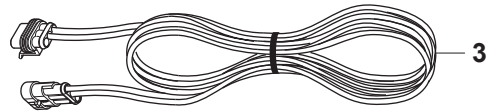

F GARDENA R70Li/R80Li INSTALLATION ACCESSORIES

PAGE F GARDENA R70Li/R80Li INSTALLATION ACCESSORIES				
Position	Article	Quantity	Notes	Kit / Assy
1	584 86 25-01	1	Power Supply Unit, EU	
2	584 86 26-02	1	Power Supply Unit, UK	
2	584 86 26-03	1	Power Supply Unit, CH	
2	584 86 26-04	1	Power Supply Unit, CA	
2	584 86 26-05	1	Power Supply Unit, AU-NZ	
3	579 82 51-01	1	Low Voltage Cable (20 m)	
3	579 82 51-02	1	Low Voltage Cable (10 m)	
3	579 82 51-03	1	Low Voltage Cable (3 m)	
4	966 80 98-01	1	Staples (100 pcs), Gardena Blister Pack	
4	Gardena 4090-20	1	Staples (100 pcs), Gardena Blister Pack	
5	575 23 86-02	1	Anchor Screw (3 pcs) incl. Allen Key	
6	966 80 96-01	1	Loop Wire (150 m), Gardena Blister Pack	
6	Gardena 4088-20	1	Loop Wire (150 m), Gardena Blister Pack	
6	580 66 20-03	1	Loop Wire (200 m)	
6	580 66 20-01	1	Loop Wire (250 m)	
6	580 66 20-04		Loop Wire (800 m)	
7	966 80 95-01	1	Blades (9 pcs), Gardena Blister Pack	
7	Gardena 4087-20	1	Blades (9 pcs), Gardena Blister Pack	
7	577 86 46-02	1	Long Life - Safety Blade, Blister Pack, 9 pcs	
7	577 60 65-04	1	Long Life - Safety Blade, 45 pcs	
7	577 60 66-03	1	Long Life - Safety Blade, 300 pcs	
8	535 12 90-01	1	Loop Wire Connector (1 pcs)	10
9	501 98 02-01	1	Coupler (1 pcs)	10
9	501 98 02-02	1	Coupler KIT (50 pcs)	
10	966 80 97-01	1	2 Connectors+6 Couplers, Gardena Blister Pack	
10	Gardena 4089-20	1	2 Connectors+6 Couplers, Gardena Blister Pack	
10	579 04 81-01	1	5 Connectors+5 Couplers	
11	586 27 79-01	1	Sticker, Cable Markers (10 pcs)	
12	502 40 53-01	1	Label, Anti-Theft	
13	578 90 91-05	1	Installation DVD, Gardena	
14	115 78 71-01	1	Operator's Manual, Swedish	
14	115 78 71-06	1	Operator's Manual, Danish	
14	115 78 71-11	1	Operator's Manual, Finnish	
14	115 78 71-21	1	Operator's Manual, Norwegian	
14	115 78 71-26	1	Operator's Manual, English	
14	115 78 71-31	1	Operator's Manual, French	
14	115 78 71-36	1	Operator's Manual, Dutch	
14	115 78 71-41	1	Operator's Manual, Italian	
14	115 78 71-46	1	Operator's Manual, Spanish	
14	115 78 71-51	1	Operator's Manual, German	
14	115 78 71-58	1	Operator's Manual, Hungarian	
14	115 78 71-59	1	Operator's Manual, Portuguese	
14	115 78 71-61	1	Operator's Manual, Polish	
14	115 78 71-68	1	Operator's Manual, Slovakian	
14	115 78 71-84	1	Operator's Manual, Slovenian	
14	115 78 71-90	1	Operator's Manual, Czech	
15	115 78 72-01	1	Quick Guide, Swedish	
15	115 78 72-06	1	Quick Guide, Danish	
15	115 78 72-11	1	Quick Guide, Finnish	
15	115 78 72-21	1	Quick Guide, Norwegian	
15	115 78 72-26	1	Quick Guide, English	
15	115 78 72-31	1	Quick Guide, French	
15	115 78 72-36	1	Quick Guide, Dutch	
15	115 78 72-41	1	Quick Guide, Italian	
15	115 78 72-46	1	Quick Guide, Spanish	
15	115 78 72-51	1	Quick Guide, German	
15	115 78 72-58	1	Quick Guide, Hungarian	
15	115 78 72-59	1	Quick Guide, Portuguese	
15	115 78 72-61	1	Quick Guide, Polish	
15	115 78 72-68	1	Quick Guide, Slovakian	
15	115 78 72-84	1	Quick Guide, Slovenian	
15	115 78 72-90	1	Quick Guide, Czech