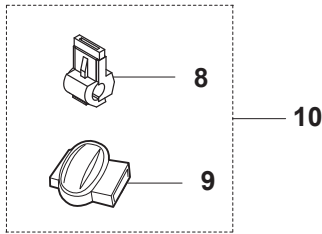

F GARDENA R70Li/R80Li INSTALLATION ACCESSORIES

PAGE F GARDENA R70Li/R80Li INSTALLATION ACCESSORIES				
Position	Article	Quantity	Notes	Kit / Assy
1	584 86 25-01	1	Power Supply Unit, EU	
2	584 86 26-02	1	Power Supply Unit, UK	
2	584 86 26-03	1	Power Supply Unit, CH	
2	584 86 26-04	1	Power Supply Unit, CA	
2	584 86 26-05	1	Power Supply Unit, AU-NZ	
3	579 82 51-01	1	Low Voltage Cable (20 m)	
3	579 82 51-02	1	Low Voltage Cable (10 m)	
3	579 82 51-03	1	Low Voltage Cable (3 m)	
4	966 80 98-01	1	Staples (100 pcs), Gardena Blister Pack	
4	Gardena 4090-20	1	Staples (100 pcs), Gardena Blister Pack	
5	575 23 86-02	1	Anchor Screw (3 pcs) incl. Allen Key	
6	966 80 96-01	1	Loop Wire (150 m), Gardena Blister Pack	
6	Gardena 4088-20	1	Loop Wire (150 m), Gardena Blister Pack	
6	580 66 20-03	1	Loop Wire (200 m)	
6	580 66 20-01	1	Loop Wire (250 m)	
6	580 66 20-04		Loop Wire (800 m)	
7	966 80 95-01	1	Blades (9 pcs), Gardena Blister Pack	
7	Gardena 4087-20	1	Blades (9 pcs), Gardena Blister Pack	
7	577 86 46-02	1	Long Life - Safety Blade, Blister Pack, 9 pcs	
7	577 60 65-04	1	Long Life - Safety Blade, 45 pcs	
7	577 60 66-03	1	Long Life - Safety Blade, 300 pcs	
8	535 12 90-01	1	Loop Wire Connector (1 pcs)	10
9	501 98 02-01	1	Coupler (1 pcs)	10
9	501 98 02-02	1	Coupler KIT (50 pcs)	
10	966 80 97-01	1	2 Connectors+6 Couplers, Gardena Blister Pack	
10	Gardena 4089-20	1	2 Connectors+6 Couplers, Gardena Blister Pack	
10	579 04 81-01	1	5 Connectors+5 Couplers	
11	586 27 79-01	1	Sticker, Cable Markers (10 pcs)	
12	502 40 53-01	1	Label, Anti-Theft	
13	578 90 91-05	1	Installation DVD, Gardena	
14	115 78 71-01	1	Operator's Manual, Swedish	
14	115 78 71-06	1	Operator's Manual, Danish	
14	115 78 71-11	1	Operator's Manual, Finnish	
14	115 78 71-21	1	Operator's Manual, Norwegian	
14	115 78 71-26	1	Operator's Manual, English	
14	115 78 71-31	1	Operator's Manual, French	
14	115 78 71-36	1	Operator's Manual, Dutch	
14	115 78 71-41	1	Operator's Manual, Italian	
14	115 78 71-46	1	Operator's Manual, Spanish	
14	115 78 71-51	1	Operator's Manual, German	
14	115 78 71-58	1	Operator's Manual, Hungarian	
14	115 78 71-59	1	Operator's Manual, Portuguese	
14	115 78 71-61	1	Operator's Manual, Polish	
14	115 78 71-68	1	Operator's Manual, Slovakian	
14	115 78 71-84	1	Operator's Manual, Slovenian	
14	115 78 71-90	1	Operator's Manual, Czech	
15	115 78 72-01	1	Quick Guide, Swedish	
15	115 78 72-06	1	Quick Guide, Danish	
15	115 78 72-11	1	Quick Guide, Finnish	
15	115 78 72-21	1	Quick Guide, Norwegian	
15	115 78 72-26	1	Quick Guide, English	
15	115 78 72-31	1	Quick Guide, French	
15	115 78 72-36	1	Quick Guide, Dutch	
15	115 78 72-41	1	Quick Guide, Italian	
15	115 78 72-46	1	Quick Guide, Spanish	
15	115 78 72-51	1	Quick Guide, German	
15	115 78 72-58	1	Quick Guide, Hungarian	
15	115 78 72-59	1	Quick Guide, Portuguese	
15	115 78 72-61	1	Quick Guide, Polish	
15	115 78 72-68	1	Quick Guide, Slovakian	
15	115 78 72-84	1	Quick Guide, Slovenian	
15	115 78 72-90	1	Quick Guide, Czech