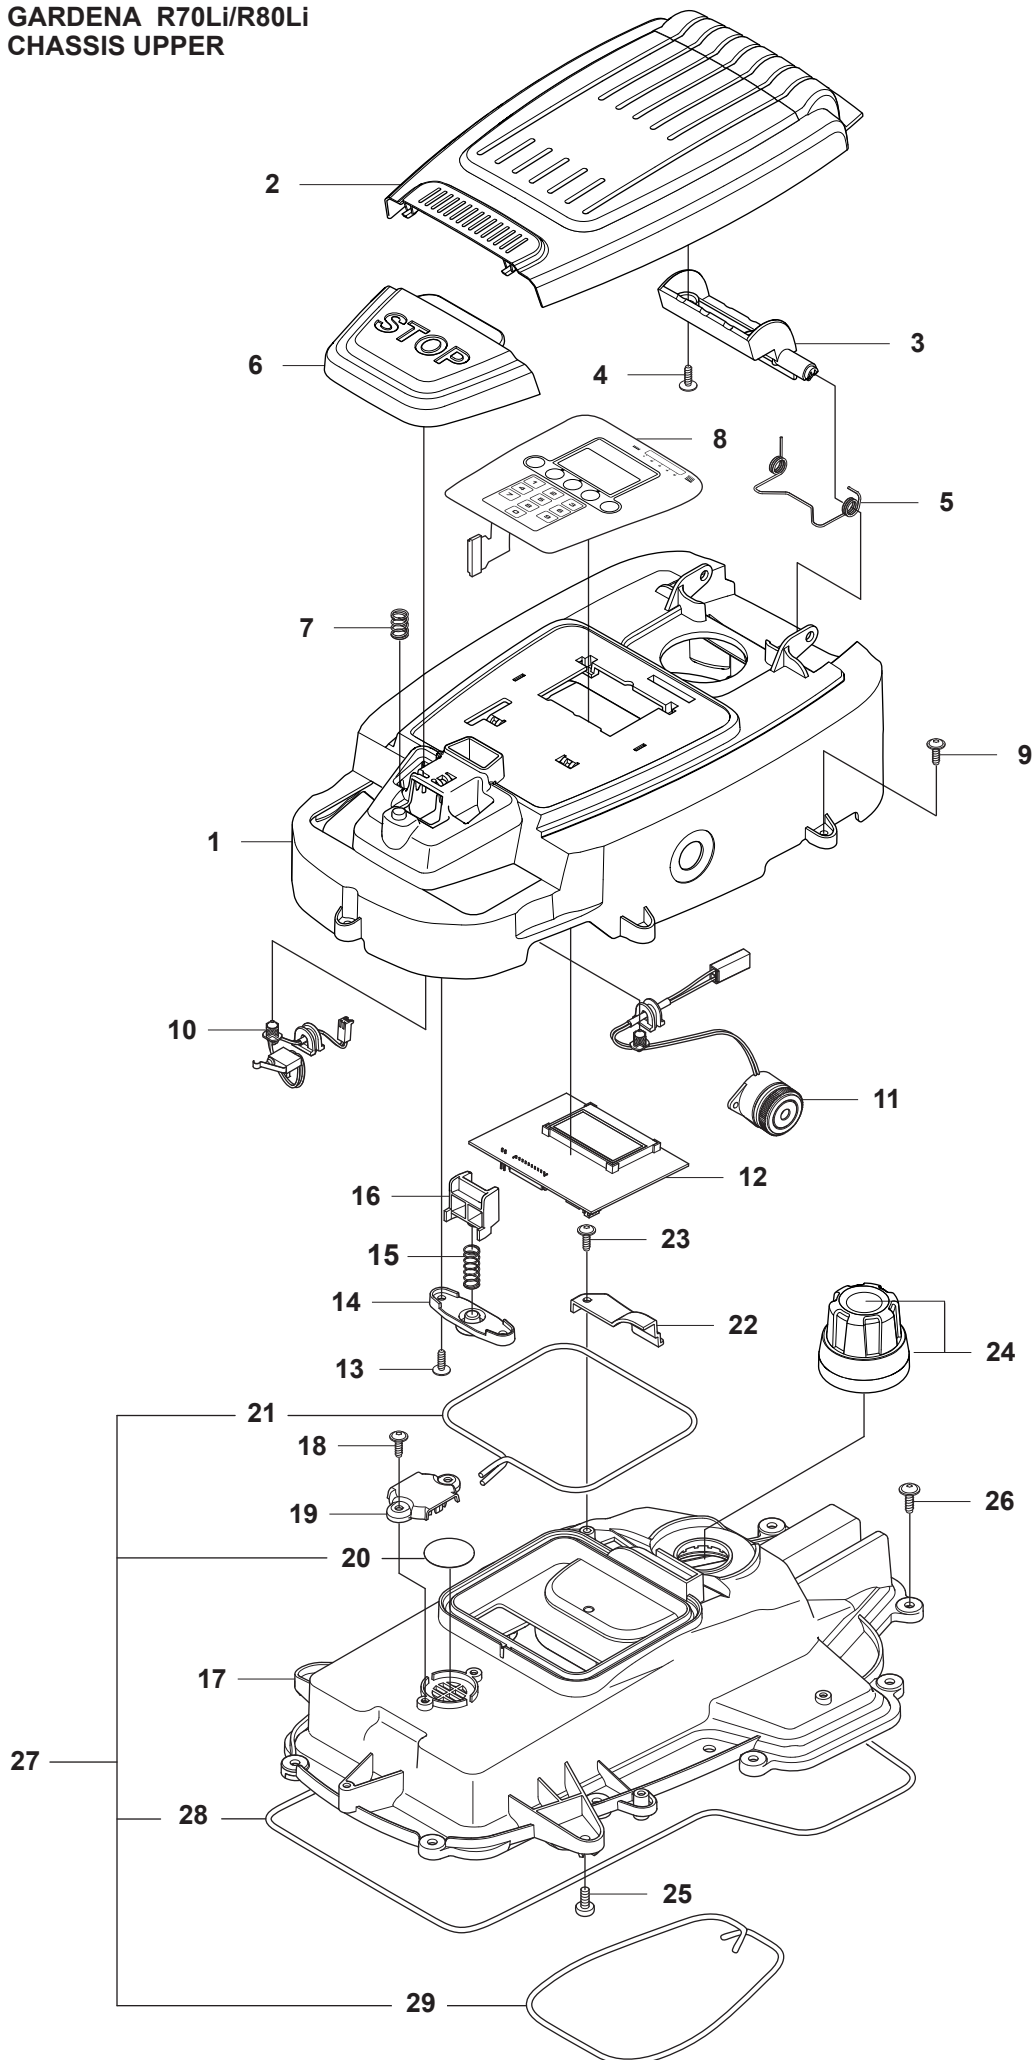

B GARDENA R70Li/R80Li
CHASSIS UPPER

PAGE B GARDENA R70Li/R80Li CHASSIS UPPER				
Position	Article	Quantity	Notes	Kit / Assy
1	579 39 19-02	1	Display Cover KIT incl. Sealing & Keyboard	
2	577 70 72-03	1	Cover, Height Adjustment	
3	577 70 78 01	1	Hinge, Height Adjustment Lid	
4	575 54 33-14	2	Screw, Grey (14 mm)	
5	578 44 52-01	1	Spring, Height Adjustment Lid	
6	577 70 66 01	1	Stop Button	
7	574 48 70-01	1	Spring, Stop Button	
8	586 94 56-02	1	Keyboard	1
9	575 54 33-14	5	Screw, Grey (14 mm)	
10	574 48 03-01	1	Micro Switch, Stop Button	
11	574 47 59-01	1	Buzzer, Display Cover	
12	588 44 19-01	1	Display/MMI, Circuit Board	
13	575 54 33-14	2	Screw, Grey (14 mm)	
14	575 41 58-01	1	Spring Holder, Stop Button	
15	576 24 22-01	1	Spring Lock, Stop Button	
16	575 40 90-01	1	Lock, Stop Button	
17	579 39 20-02	1	Chassis Upper KIT incl. Sealing & Air Filter	
18	575 54 33-14	2	Screw, Grey (14 mm)	
19	576 69 70-01	1	Cover, Air Filter	
20	577 75 37-01	1	Air Filter KIT (10 pcs)	
21	577 75 36-01	1	Sealing Strip KIT (10 pcs, Ø4 mm) Note: For warranty claims, please use part number for 1 pcs, see SB	
22	576 05 39-01	1	Cover, Height Indicator	
23	575 54 33-14	1	Screw, Grey (14 mm)	
24	579 39 22-01	1	Knob, height adjustment KIT incl. Knob & Sticker	
25	576 21 39-01	2	Screw	
26	574 45 01-01	10	Screw	
27	588 40 70-01	1	Seal KIT incl. Sealing Strip Chassis (1 pcs), Sealing Strip Short (2 pcs), Air Filter (1 pcs)	
28	577 84 36-01	1	Sealing Strip KIT, Chassis (10 pcs, Ø4 mm) Note: For warranty claims, please use part number for 1 pcs, see SB	
29	577 75 36-01	1	Sealing Strip KIT (10 pcs, Ø4 mm) Note: For warranty claims, please use part number for 1 pcs, see SB