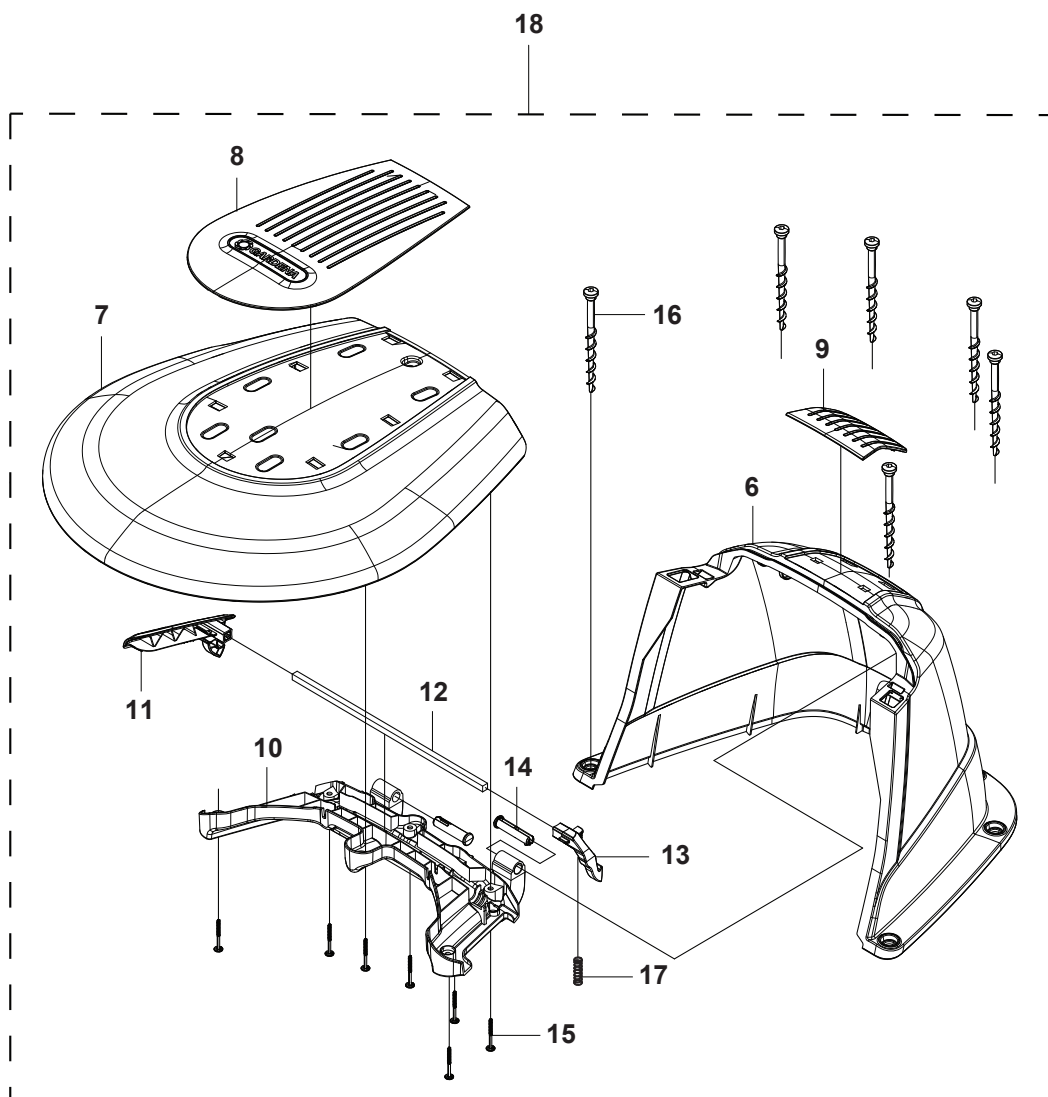

G GARDENA R70/80Li
ACCESSORIES

Page G GARDENA R70Li/R80Li ACCESSORIES				
Position	Article	Quantity	Notes	Kit / Assy
1	581 16 57-01	1	Metal Insert Repair KIT (4 pcs)	
2	584 90 22-01	1	Warranty Seal 10 pcs Note: For warranty claims, please use part number for 1 pcs, see SB	
3	577 60 68-01	1	Loop Wire Interruption Detector	
4	588 40 84-01	1	Quick Charger with Battery Test	
5	588 20 26-01	1	Cable Quick Charger	
6	587 91 63-01	1	Cover KIT Base	18
7	587 91 64-01	1	Cover KIT Lid	18
8	586 69 44-01	1	Cover Front Insert	18
9	586 69 46-01	1	Cover Rear Insert	18
10	586 69 42-01	1	Beam Hinge	18
11	586 69 47-01	1	Handle Left	18
12	585 32 41-02	1	Steel Rod	18
13	586 69 48-01	1	Latch Right	18
14	585 34 15-01	2	Hinge Pin	18
15	575 54 33-14	8	Screw	18
16	575 23 86-01	1	Screw KIT	18
17	580 51 14-01	1	Spring Cap	18
18	586 80 17-01	1	Gardena Housing