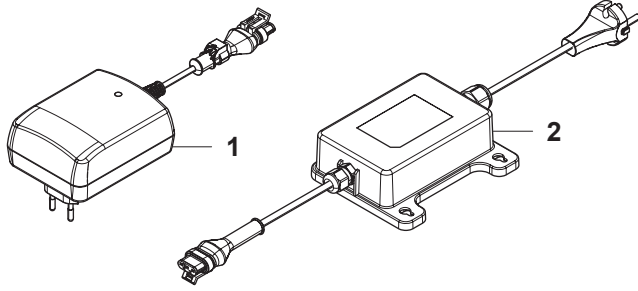

F GARDENA R70Li/R80Li INSTALLATION ACCESSORIES

PAGE F GARDENA R70Li/R80Li INSTALLATION ACCESSORIES				
Position	Article	Quantity	Notes	Kit / Assy
1	584 86 25-01	1	Power Supply Unit, EU	
2	584 86 26-02	1	Power Supply Unit, UK	
2	584 86 26-03	1	Power Supply Unit, CH	
2	584 86 26-04	1	Power Supply Unit, CA	
2	584 86 26-05	1	Power Supply Unit, AU-NZ	
3	579 82 51-01	1	Low Voltage Cable (20 m)	
3	579 82 51-02	1	Low Voltage Cable (10 m)	
3	579 82 51-03	1	Low Voltage Cable (3 m)	
4	966 80 98-01	1	Staples (100 pcs), Gardena Blister Pack	
4	Gardena 4090-20	1	Staples (100 pcs), Gardena Blister Pack	
5	575 23 86-02	1	Anchor Screw (3 pcs) incl. Allen Key	
6	966 80 96-01	1	Loop Wire (150 m), Gardena Blister Pack	
6	Gardena 4088-20	1	Loop Wire (150 m), Gardena Blister Pack	
6	580 66 20-03	1	Loop Wire (200 m)	
6	580 66 20-01	1	Loop Wire (250 m)	
6	580 66 20-04		Loop Wire (800 m)	
7	966 80 95-01	1	Blades (9 pcs), Gardena Blister Pack	
7	Gardena 4087-20	1	Blades (9 pcs), Gardena Blister Pack	
7	577 86 46-02	1	Long Life - Safety Blade, Blister Pack, 9 pcs	
7	577 60 65-04	1	Long Life - Safety Blade, 45 pcs	
7	577 60 66-03	1	Long Life - Safety Blade, 300 pcs	
8	535 12 90-01	1	Loop Wire Connector (1 pcs)	10
9	501 98 02-01	1	Coupler (1 pcs)	10
9	501 98 02-02	1	Coupler KIT (50 pcs)	
10	966 80 97-01	1	2 Connectors+6 Couplers, Gardena Blister Pack	
10	Gardena 4089-20	1	2 Connectors+6 Couplers, Gardena Blister Pack	
10	579 04 81-01	1	5 Connectors+5 Couplers	
11	586 27 79-01	1	Sticker, Cable Markers (10 pcs)	
12	502 40 53-01	1	Label, Anti-Theft	
13	578 90 91-05	1	Installation DVD, Gardena	
14	115 78 71-01	1	Operator's Manual, Swedish	
14	115 78 71-06	1	Operator's Manual, Danish	
14	115 78 71-11	1	Operator's Manual, Finnish	
14	115 78 71-21	1	Operator's Manual, Norwegian	
14	115 78 71-26	1	Operator's Manual, English	
14	115 78 71-31	1	Operator's Manual, French	
14	115 78 71-36	1	Operator's Manual, Dutch	
14	115 78 71-41	1	Operator's Manual, Italian	
14	115 78 71-46	1	Operator's Manual, Spanish	
14	115 78 71-51	1	Operator's Manual, German	
14	115 78 71-58	1	Operator's Manual, Hungarian	
14	115 78 71-59	1	Operator's Manual, Portuguese	
14	115 78 71-61	1	Operator's Manual, Polish	
14	115 78 71-68	1	Operator's Manual, Slovakian	
14	115 78 71-84	1	Operator's Manual, Slovenian	
14	115 78 71-90	1	Operator's Manual, Czech	
15	115 78 72-01	1	Quick Guide, Swedish	
15	115 78 72-06	1	Quick Guide, Danish	
15	115 78 72-11	1	Quick Guide, Finnish	
15	115 78 72-21	1	Quick Guide, Norwegian	
15	115 78 72-26	1	Quick Guide, English	
15	115 78 72-31	1	Quick Guide, French	
15	115 78 72-36	1	Quick Guide, Dutch	
15	115 78 72-41	1	Quick Guide, Italian	
15	115 78 72-46	1	Quick Guide, Spanish	
15	115 78 72-51	1	Quick Guide, German	
15	115 78 72-58	1	Quick Guide, Hungarian	
15	115 78 72-59	1	Quick Guide, Portuguese	
15	115 78 72-61	1	Quick Guide, Polish	
15	115 78 72-68	1	Quick Guide, Slovakian	
15	115 78 72-84	1	Quick Guide, Slovenian	
15	115 78 72-90	1	Quick Guide, Czech