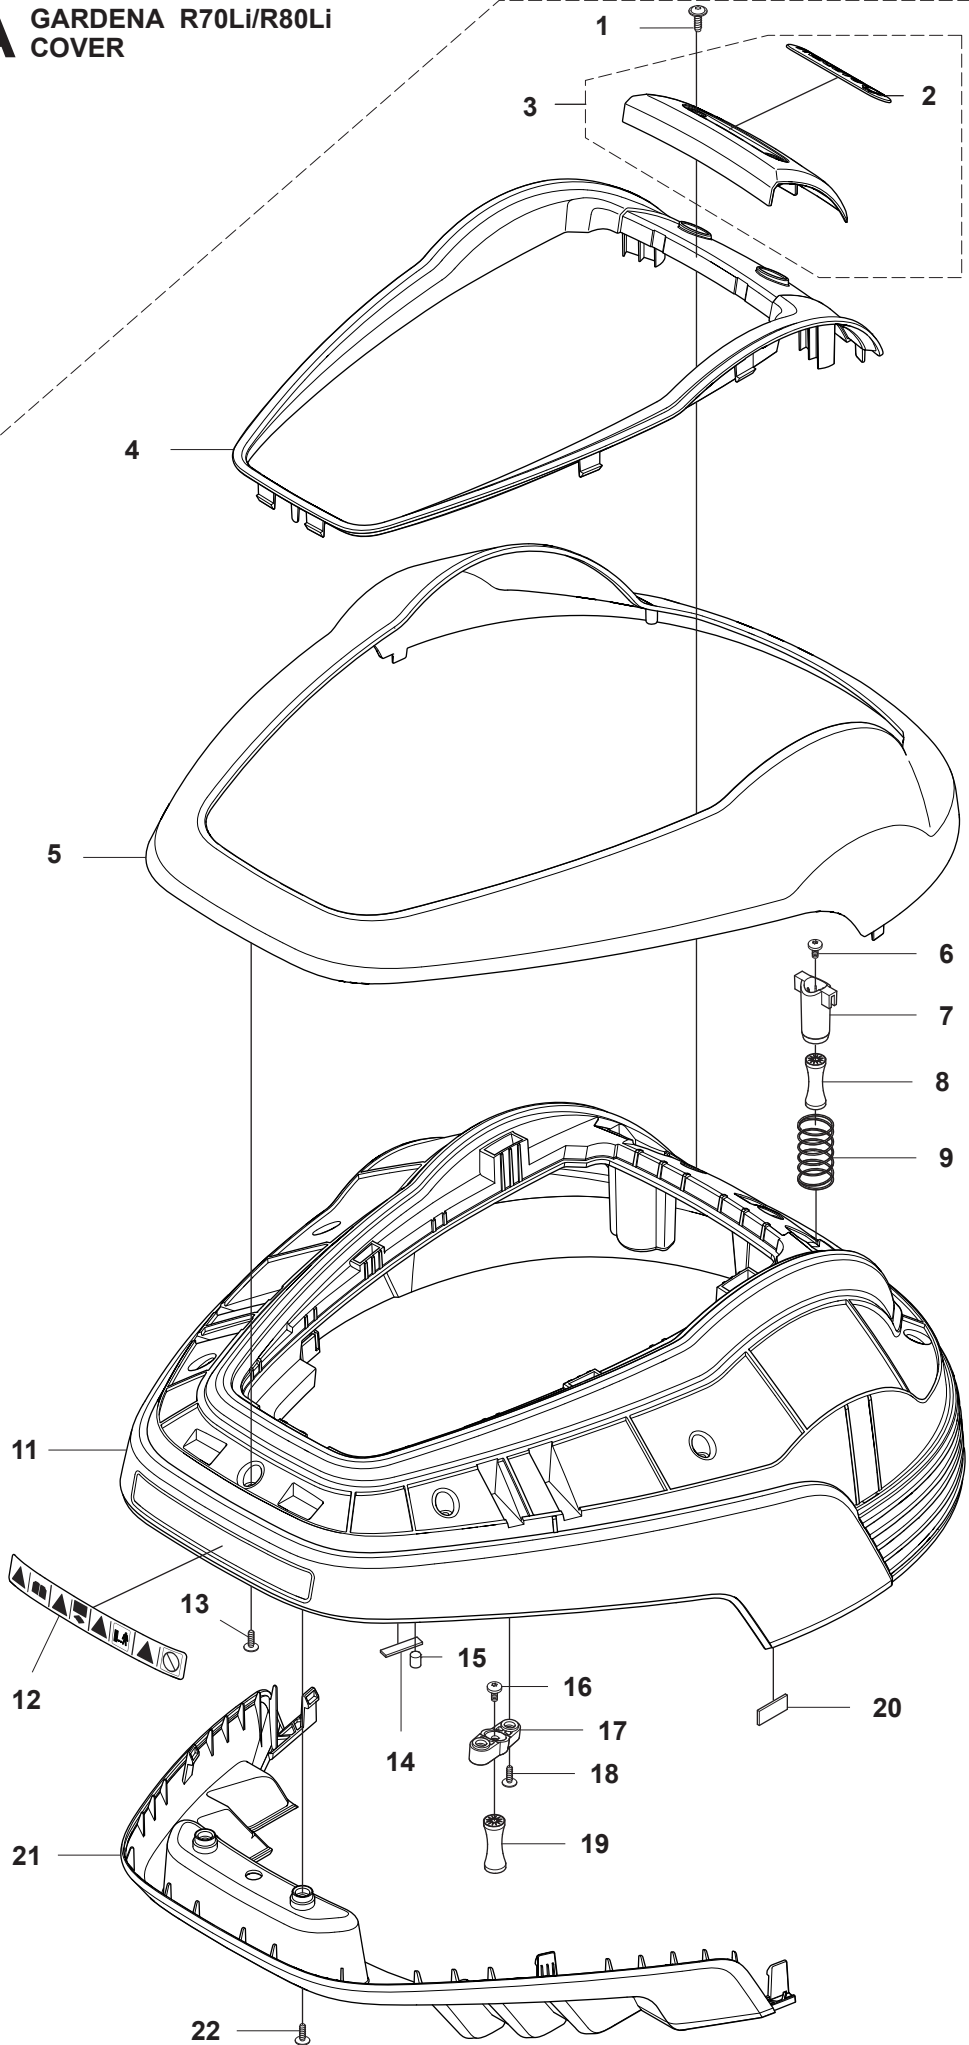

Reservdelar

A GARDENA R70Li/R80Li COVER

10

10

23

PAGE A GARDENA R70Li/R80Li COVER				
Position	Article	Quantity	Notes	Kit / Assy
1	575 54 33-14	2	Screw, Grey (14 mm)	
2	510 31 03-01	1	Decal, Gardena Logotype	3
3	579 39 21-05	1	Logo Plate KIT incl. Sticker & Decal	
4	577 70 76-03	1	Frame	
5	577 70 73-03	1	Cover	
6	576 21 39-01	2	Screw M5x12	
7	574 46 90-02	2	Bracket, Lift Sensor	
8	574 46 91-02	2	Rubber Damper	
9	574 48 51-02	2	Spring, Lift Sensor	
10	580 92 76-01	1	Decal, R70Li	
10	587 04 35-02	1	Decal, R80Li	
11	579 39 17-02	1	Main Body	
12	586 35 97-01	1	Warning Label	11
13	575 54 33-14	7	Screw, Grey (14 mm)	
14	576 03 01-01	1	Plate, Collision Sensor	11
15	576 18 33-01	1	Magnet, Collision Sensor	11
16	576 21 39-01	2	Screw M5x12	
17	575 41 60-02	2	Support Clamp	
18	575 54 33-14	4	Screw, Grey (14 mm)	
19	574 46 91-02	2	Rubber Damper	
20	576 18 32-01	1	Magnet, Lift Sensor	11
21	577 70 65-01	1	Bumper, Rear	
22	575 54 33-14	2	Screw, Grey (14 mm)	
23	577 95 53-09	1	Cover KIT, Complete excl. Model Decal	