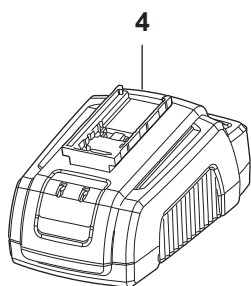

G GARDENA R70/80Li
ACCESSORIES

Page G GARDENA R70Li/R80Li ACCESSORIES				
Position	Article	Quantity	Notes	Kit / Assy
1	581 16 57-01	1	Metal Insert Repair KIT (4 pcs)	
2	584 90 22-01	1	Warranty Seal 10 pcs Note: For warranty claims, please use part number for 1 pcs, see SB	
3	577 60 68-01	1	Loop Wire Interruption Detector	
4	588 40 84-01	1	Quick Charger with Battery Test	
5	588 20 26-01	1	Cable Quick Charger	
6	587 91 63-01	1	Cover KIT Base	18
7	587 91 64-01	1	Cover KIT Lid	18
8	586 69 44-01	1	Cover Front Insert	18
9	586 69 46-01	1	Cover Rear Insert	18
10	586 69 42-01	1	Beam Hinge	18
11	586 69 47-01	1	Handle Left	18
12	585 32 41-02	1	Steel Rod	18
13	586 69 48-01	1	Latch Right	18
14	585 34 15-01	2	Hinge Pin	18
15	575 54 33-14	8	Screw	18
16	575 23 86-01	1	Screw KIT	18
17	580 51 14-01	1	Spring Cap	18
18	586 80 17-01	1	Gardena Housing