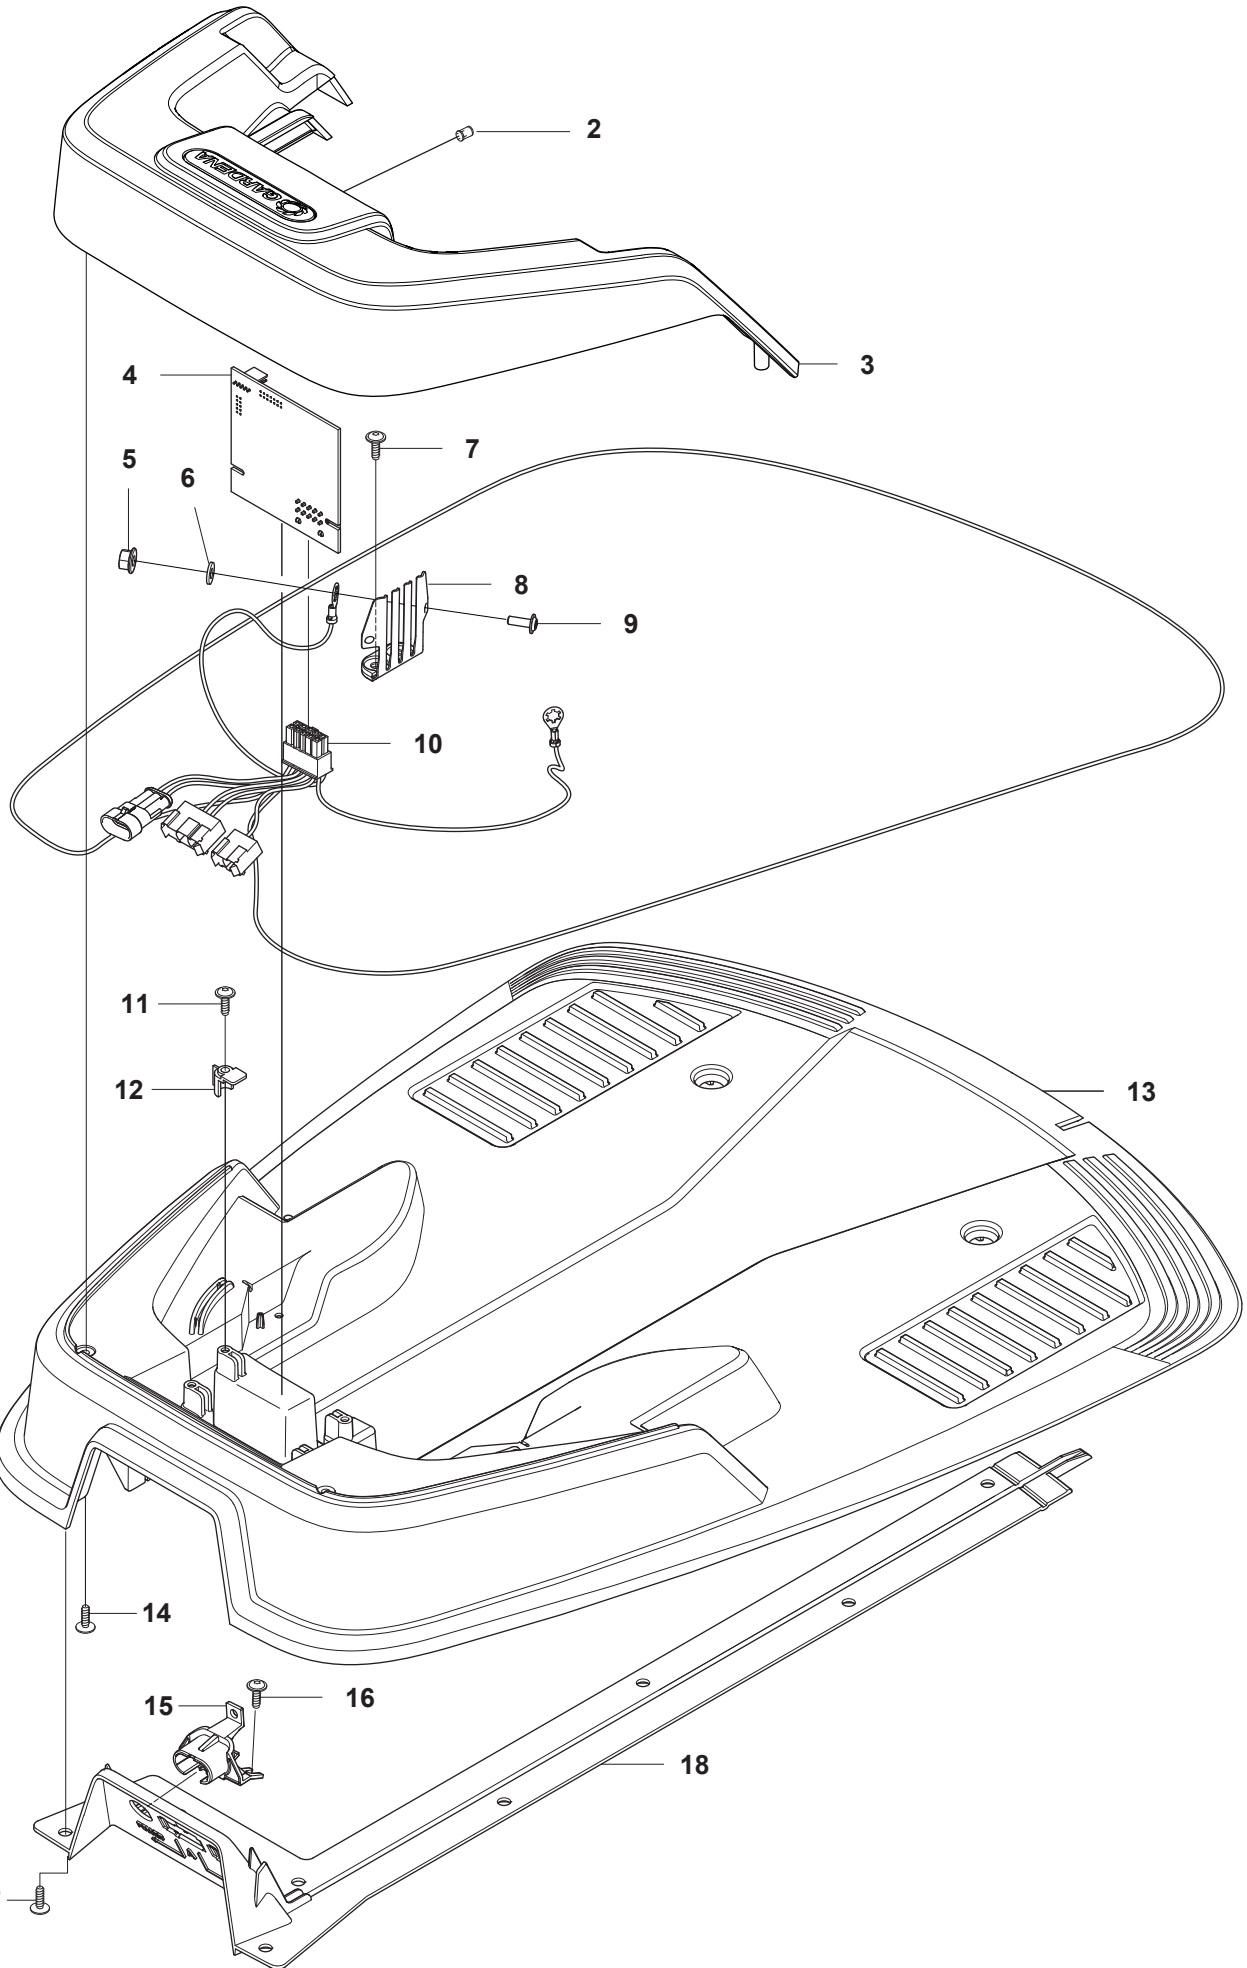

E GARDENA R70Li/R80Li
CHARGING STATION

1

PAGE E GARDENA R70Li/R80Li CHARGING STATION				
Position	Article	Quantity	Notes	Kit / Assy
1	577 97 23-09	1	Charging Station, Gardena	
2	535 12 87-02	1	Diode Lens	1
3	584 61 83-01	1	Charging Station Cover, Gardena	1
4	588 88 25-01	1	Circuit Board, Charging Station	1
5	588 22 21-01	2	Nut Flange	1
6	535 08 74-01	2	Washer	1
7	575 54 33-14	2	Screw, Grey (14 mm)	1
8	587 12 51-01	2	Contacts, Charging Station	1
9	588 22 22-01	2	Screw	1
10	588 49 03-02	1	Loom, Charging Station	1
11	575 54 33-14	2	Screw, Grey (14 mm)	1
12	535 12 79-01	2	Bracket	1
13	581 55 19-02	1	Charging Station Base Plate	1
14	575 54 33-14	4	Screw, Grey (14 mm)	1
15	587 87 85-01	1	Bracket Connector	1
16	575 54 33-14	2	Screw, Grey (14 mm)	1
17	575 54 33-14	4	Screw, Grey (14 mm)	1
18	587 87 84-01	1	Guide Cover, Charging Station	1