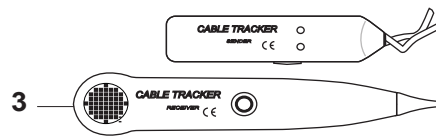

G GARDENA R70/80Li
ACCESSORIES

Page G GARDENA R70Li/R80Li ACCESSORIES				
Position	Article	Quantity	Notes	Kit / Assy
1	581 16 57-01	1	Metal Insert Repair KIT (4 pcs)	
2	584 90 22-01	1	Warranty Seal 10 pcs Note: For warranty claims, please use part number for 1 pcs, see SB	
3	577 60 68-01	1	Loop Wire Interruption Detector	
4	588 40 84-01	1	Quick Charger with Battery Test	
5	588 20 26-01	1	Cable Quick Charger	
6	587 91 63-01	1	Cover KIT Base	18
7	587 91 64-01	1	Cover KIT Lid	18
8	586 69 44-01	1	Cover Front Insert	18
9	586 69 46-01	1	Cover Rear Insert	18
10	586 69 42-01	1	Beam Hinge	18
11	586 69 47-01	1	Handle Left	18
12	585 32 41-02	1	Steel Rod	18
13	586 69 48-01	1	Latch Right	18
14	585 34 15-01	2	Hinge Pin	18
15	575 54 33-14	8	Screw	18
16	575 23 86-01	1	Screw KIT	18
17	580 51 14-01	1	Spring Cap	18
18	586 80 17-01	1	Gardena Housing