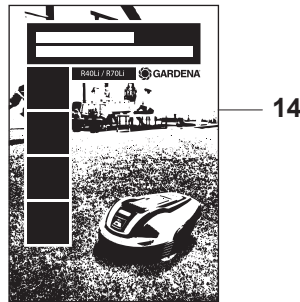

F GARDENA R70Li/R80Li INSTALLATION ACCESSORIES

PAGE F GARDENA R70Li/R80Li INSTALLATION ACCESSORIES				
Position	Article	Quantity	Notes	Kit / Assy
1	584 86 25-01	1	Power Supply Unit, EU	
2	584 86 26-02	1	Power Supply Unit, UK	
2	584 86 26-03	1	Power Supply Unit, CH	
2	584 86 26-04	1	Power Supply Unit, CA	
2	584 86 26-05	1	Power Supply Unit, AU-NZ	
3	579 82 51-01	1	Low Voltage Cable (20 m)	
3	579 82 51-02	1	Low Voltage Cable (10 m)	
3	579 82 51-03	1	Low Voltage Cable (3 m)	
4	966 80 98-01	1	Staples (100 pcs), Gardena Blister Pack	
4	Gardena 4090-20	1	Staples (100 pcs), Gardena Blister Pack	
5	575 23 86-02	1	Anchor Screw (3 pcs) incl. Allen Key	
6	966 80 96-01	1	Loop Wire (150 m), Gardena Blister Pack	
6	Gardena 4088-20	1	Loop Wire (150 m), Gardena Blister Pack	
6	580 66 20-03	1	Loop Wire (200 m)	
6	580 66 20-01	1	Loop Wire (250 m)	
6	580 66 20-04		Loop Wire (800 m)	
7	966 80 95-01	1	Blades (9 pcs), Gardena Blister Pack	
7	Gardena 4087-20	1	Blades (9 pcs), Gardena Blister Pack	
7	577 86 46-02	1	Long Life - Safety Blade, Blister Pack, 9 pcs	
7	577 60 65-04	1	Long Life - Safety Blade, 45 pcs	
7	577 60 66-03	1	Long Life - Safety Blade, 300 pcs	
8	535 12 90-01	1	Loop Wire Connector (1 pcs)	10
9	501 98 02-01	1	Coupler (1 pcs)	10
9	501 98 02-02	1	Coupler KIT (50 pcs)	
10	966 80 97-01	1	2 Connectors+6 Couplers, Gardena Blister Pack	
10	Gardena 4089-20	1	2 Connectors+6 Couplers, Gardena Blister Pack	
10	579 04 81-01	1	5 Connectors+5 Couplers	
11	586 27 79-01	1	Sticker, Cable Markers (10 pcs)	
12	502 40 53-01	1	Label, Anti-Theft	
13	578 90 91-05	1	Installation DVD, Gardena	
14	115 78 71-01	1	Operator's Manual, Swedish	
14	115 78 71-06	1	Operator's Manual, Danish	
14	115 78 71-11	1	Operator's Manual, Finnish	
14	115 78 71-21	1	Operator's Manual, Norwegian	
14	115 78 71-26	1	Operator's Manual, English	
14	115 78 71-31	1	Operator's Manual, French	
14	115 78 71-36	1	Operator's Manual, Dutch	
14	115 78 71-41	1	Operator's Manual, Italian	
14	115 78 71-46	1	Operator's Manual, Spanish	
14	115 78 71-51	1	Operator's Manual, German	
14	115 78 71-58	1	Operator's Manual, Hungarian	
14	115 78 71-59	1	Operator's Manual, Portuguese	
14	115 78 71-61	1	Operator's Manual, Polish	
14	115 78 71-68	1	Operator's Manual, Slovakian	
14	115 78 71-84	1	Operator's Manual, Slovenian	
14	115 78 71-90	1	Operator's Manual, Czech	
15	115 78 72-01	1	Quick Guide, Swedish	
15	115 78 72-06	1	Quick Guide, Danish	
15	115 78 72-11	1	Quick Guide, Finnish	
15	115 78 72-21	1	Quick Guide, Norwegian	
15	115 78 72-26	1	Quick Guide, English	
15	115 78 72-31	1	Quick Guide, French	
15	115 78 72-36	1	Quick Guide, Dutch	
15	115 78 72-41	1	Quick Guide, Italian	
15	115 78 72-46	1	Quick Guide, Spanish	
15	115 78 72-51	1	Quick Guide, German	
15	115 78 72-58	1	Quick Guide, Hungarian	
15	115 78 72-59	1	Quick Guide, Portuguese	
15	115 78 72-61	1	Quick Guide, Polish	
15	115 78 72-68	1	Quick Guide, Slovakian	
15	115 78 72-84	1	Quick Guide, Slovenian	
15	115 78 72-90	1	Quick Guide, Czech