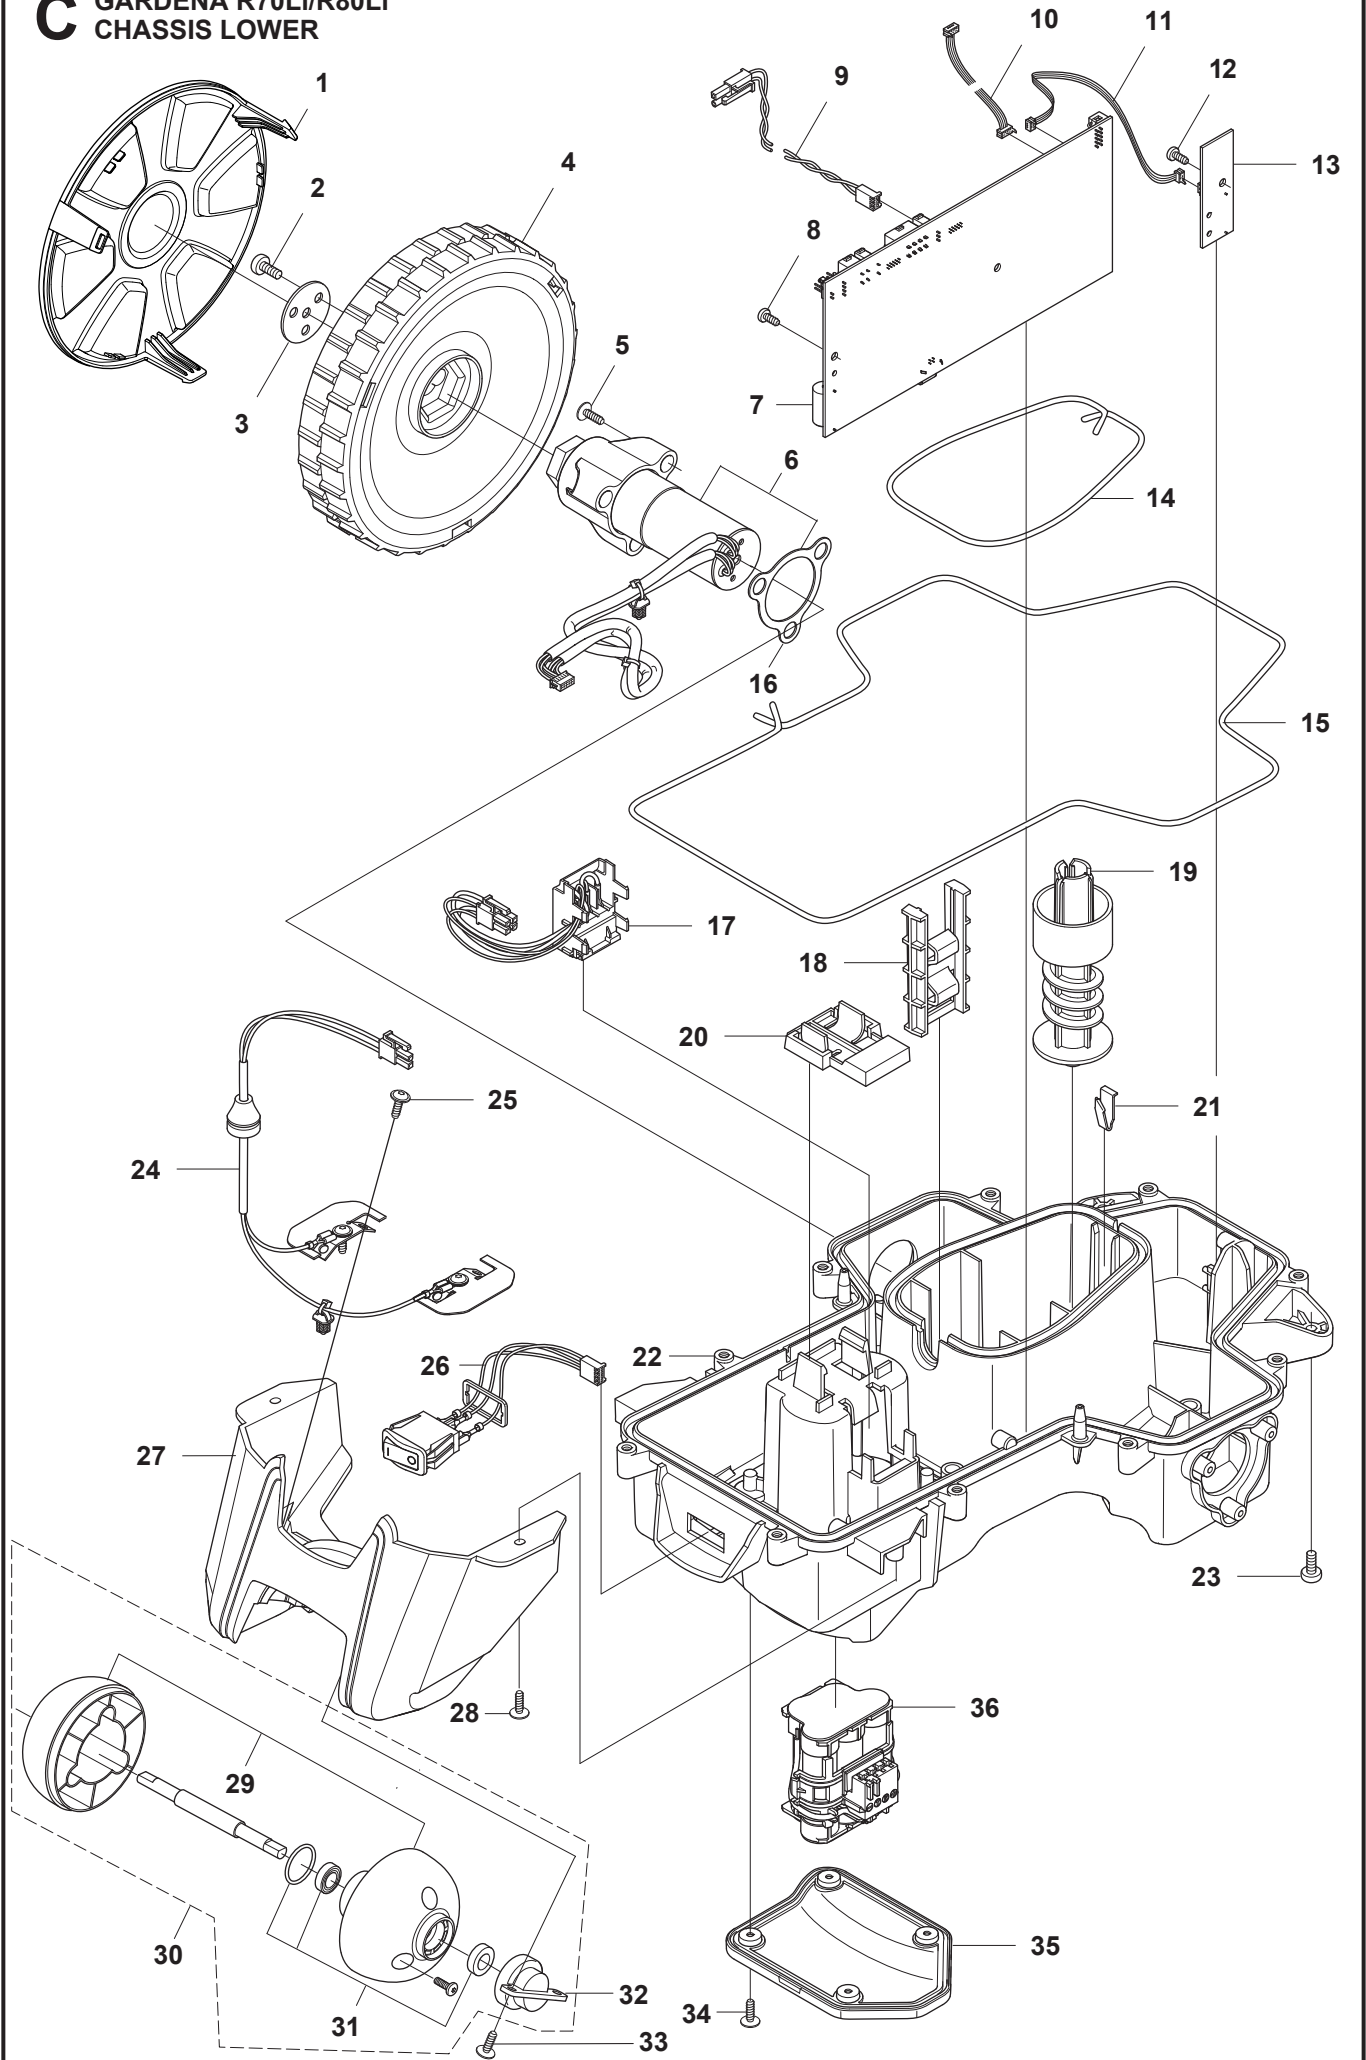

C GARDENA R70Li/R80Li
CHASSIS LOWER

PAGE C GARDENA R70Li/R80Li CHASSIS LOWER				
Position	Article	Quantity	Notes	Kit / Assy
1	577 70 79-01	2	Hub Cap, Drive Wheel	
2	576 21 39-02	6	Screw	
3	577 09 32-01	2	Washer, Drive Wheel	
4	574 46 51-04	2	Wheel, Drive Wheel	
5	575 54 33-14	6	Screw, Grey (14 mm)	
6	577 83 99-04	2	Wheel Motor KIT incl. Sealing	
7	588 62 88-03	1	Main Circuit Board (MCB)	
8	535 13 03-10	2	Screw (10 mm)	
9	576 22 02-01	1	Loom, Buzzer Extension	
10	588 83 27-01	1	Loom, Display	
11	588 90 12-01	1	Loom, Loop and Lift Sensor	
12	535 13 03-10	1	Screw (10 mm)	
13	588 57 21-01	1	PCB Sensor Board	
14	577 75 36-01	1	Sealing Strip KIT (10 pcs, Ø4 mm) Note: For warranty claims, please use part number for 1 pcs, see SB	
15	577 84 36-01	1	Sealing Strip KIT, Chassis (10 pcs, Ø4 mm) Note: For warranty claims, please use part number for 1 pcs, see SB	
16	574 37 37-01	2	Sealing/Gasket, Motor Flange	6
17	574 47 98-01	1	Loom, Li-Ion Battery	
18	574 50 19-01	2	Guide Rail, Motor Bowl	
19	574 48 46-01	1	Height Adjustment Screw	
20	575 40 82-01	1	Lock, Battery Plug	
21	577 10 32-01	1	Locking Spring	
22	577 84 62-02	1	Chassis Lower KIT incl. Sealing	
23	576 21 39-01	2	Screw	
24	588 95 09-01	1	Loom, Charging Plate	
25	575 52 95-02	2	Screw, Grey (14 mm)	
26	579 70 87-01	1	Switch ON/OFF with Seal	
27	574 46 72-02	1	Housing, Rear Wheel	
28	575 54 33-14	3	Screw, Grey (14 mm)	
29	583 85 39-02	1	Rear Wheel KIT	30
30	578 27 51-03	1	Rear Wheel KIT Complete	
31	578 27 52-01	1	Bearing (X2), Sealing (X2), O-Ring (X1)	30
32	577 71 50-01	2	Bearing Housing, Rear Wheel	30
33	575 54 33-14	4	Screw, Grey (14 mm)	
34	574 45 01-01	4	Screw	
35	574 46 73-01	1	Cover, Battery	
36	574 47 68-01	1	Battery, Lithium 18 v