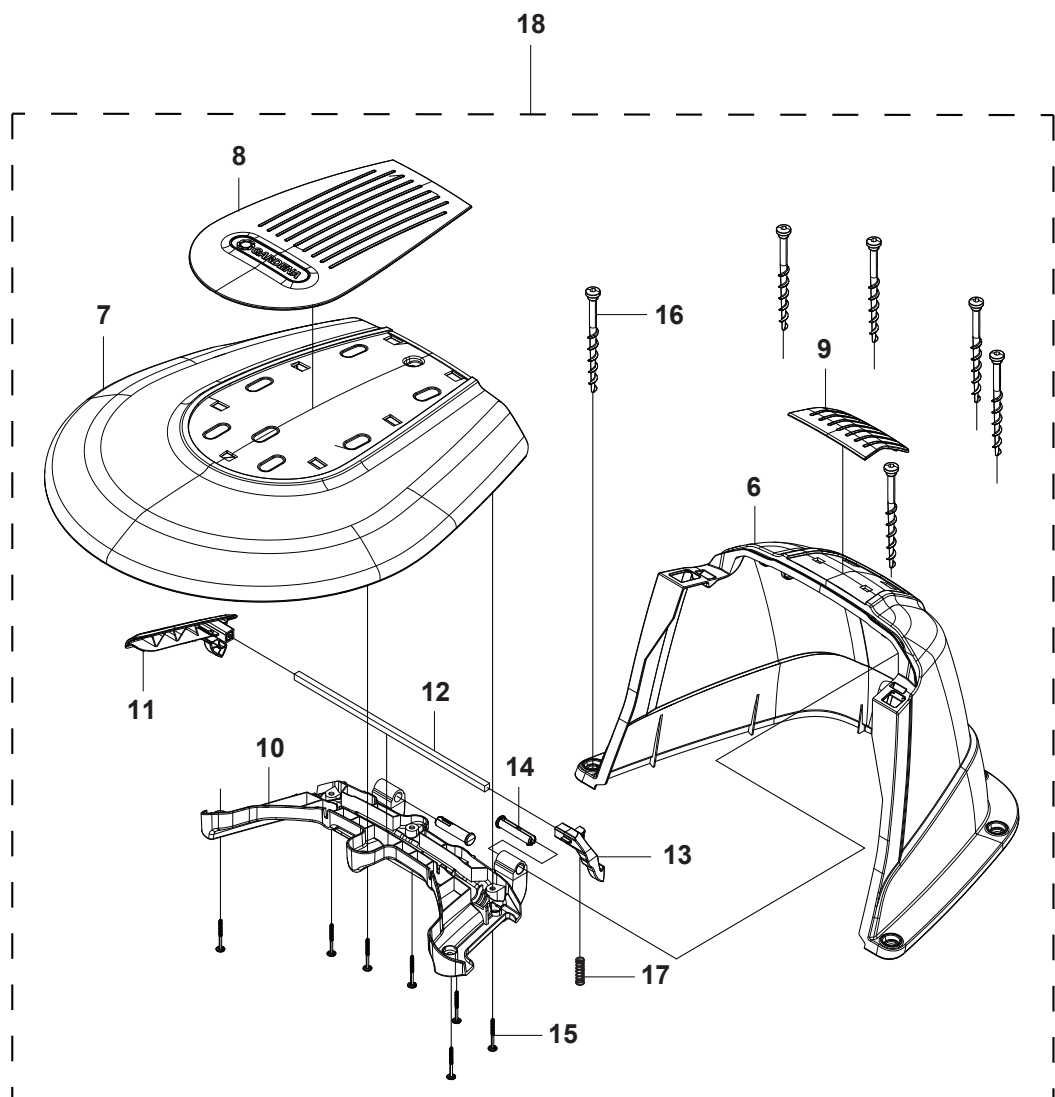

G GARDENA R70/80Li
ACCESSORIES

Page G GARDENA R70Li/R80Li ACCESSORIES				
Position	Article	Quantity	Notes	Kit / Assy
1	581 16 57-01	1	Metal Insert Repair KIT (4 pcs)	
2	584 90 22-01	1	Warranty Seal 10 pcs Note: For warranty claims, please use part number for 1 pcs, see SB	
3	577 60 68-01	1	Loop Wire Interruption Detector	
4	588 40 84-01	1	Quick Charger with Battery Test	
5	588 20 26-01	1	Cable Quick Charger	
6	587 91 63-01	1	Cover KIT Base	18
7	587 91 64-01	1	Cover KIT Lid	18
8	586 69 44-01	1	Cover Front Insert	18
9	586 69 46-01	1	Cover Rear Insert	18
10	586 69 42-01	1	Beam Hinge	18
11	586 69 47-01	1	Handle Left	18
12	585 32 41-02	1	Steel Rod	18
13	586 69 48-01	1	Latch Right	18
14	585 34 15-01	2	Hinge Pin	18
15	575 54 33-14	8	Screw	18
16	575 23 86-01	1	Screw KIT	18
17	580 51 14-01	1	Spring Cap	18
18	586 80 17-01	1	Gardena Housing