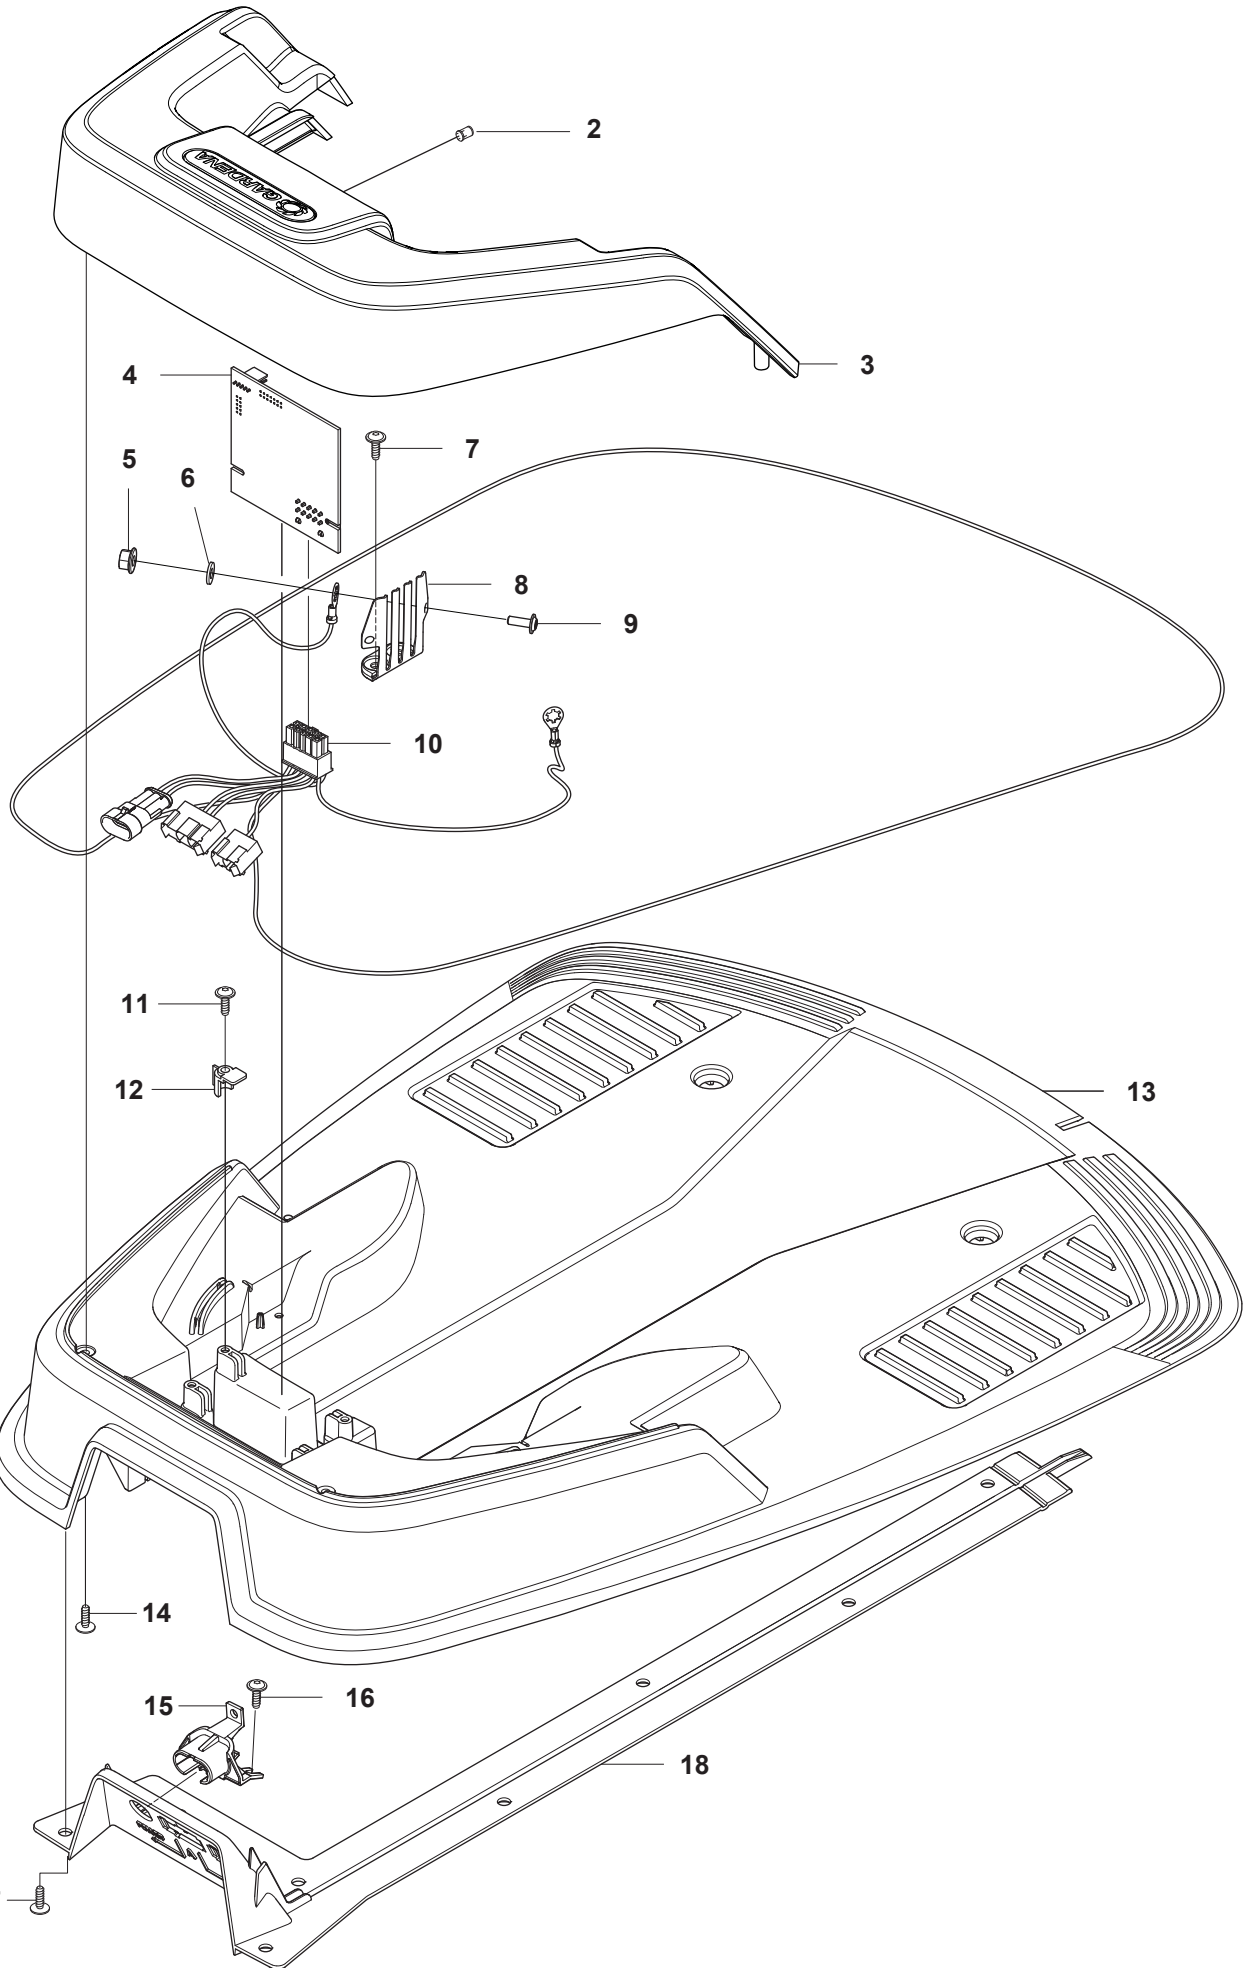

E GARDENA R70Li/R80Li
CHARGING STATION

1

PAGE E GARDENA R70Li/R80Li CHARGING STATION				
Position	Article	Quantity	Notes	Kit / Assy
1	577 97 23-09	1	Charging Station, Gardena	
2	535 12 87-02	1	Diode Lens	1
3	584 61 83-01	1	Charging Station Cover, Gardena	1
4	588 88 25-01	1	Circuit Board, Charging Station	1
5	588 22 21-01	2	Nut Flange	1
6	535 08 74-01	2	Washer	1
7	575 54 33-14	2	Screw, Grey (14 mm)	1
8	587 12 51-01	2	Contacts, Charging Station	1
9	588 22 22-01	2	Screw	1
10	588 49 03-02	1	Loom, Charging Station	1
11	575 54 33-14	2	Screw, Grey (14 mm)	1
12	535 12 79-01	2	Bracket	1
13	581 55 19-02	1	Charging Station Base Plate	1
14	575 54 33-14	4	Screw, Grey (14 mm)	1
15	587 87 85-01	1	Bracket Connector	1
16	575 54 33-14	2	Screw, Grey (14 mm)	1
17	575 54 33-14	4	Screw, Grey (14 mm)	1
18	587 87 84-01	1	Guide Cover, Charging Station	1