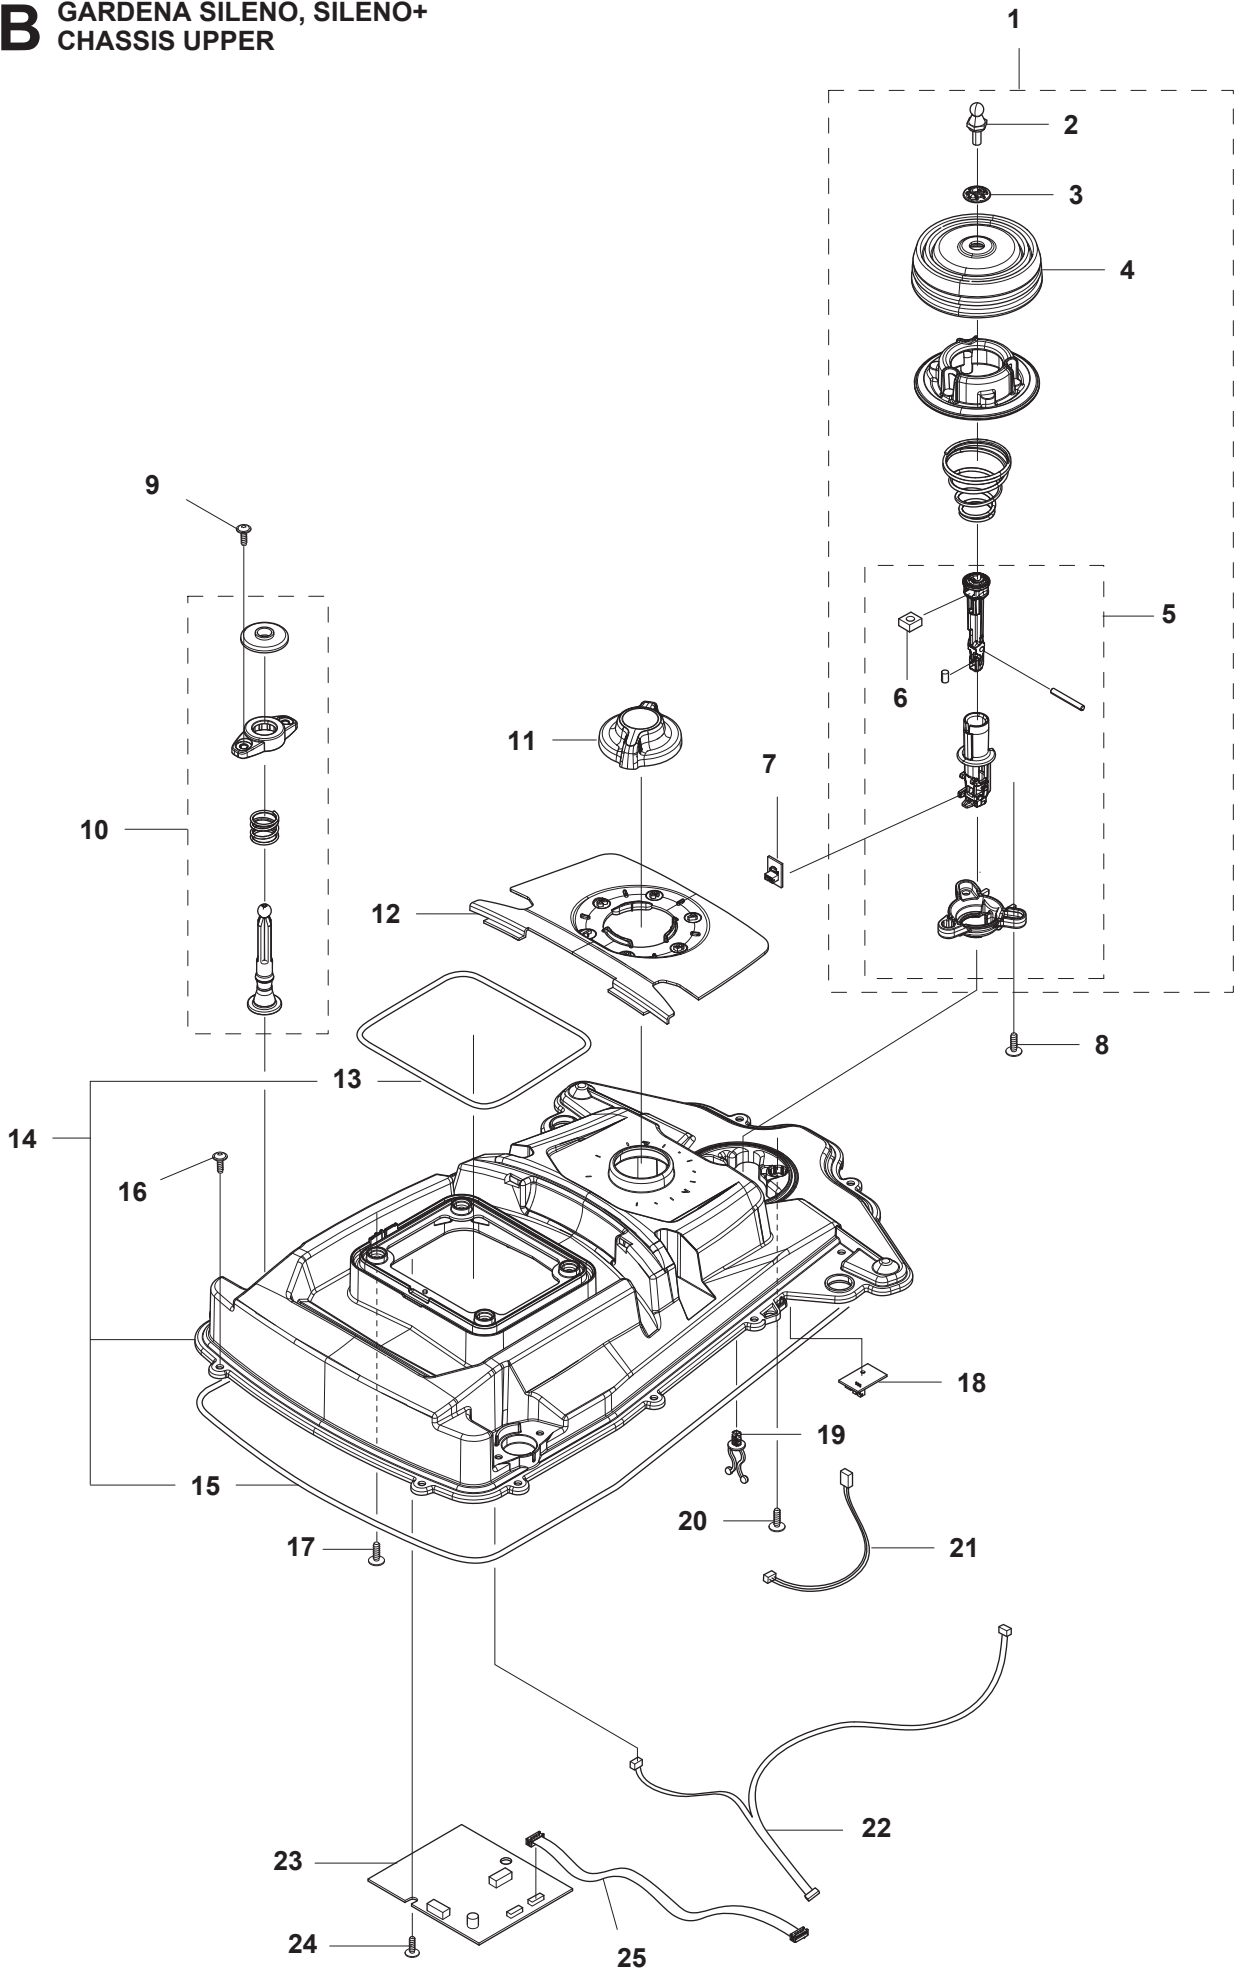

Repuestos

Reservdelar

A GARDENA SILENO, SILENO+
COVER

PAGE A GARDENA SILENO, SILENO+ COVER

Position	Article	Quantity	Notes	Kit / Assy
1	587 98 69-01	1	Top Cover Turquoise (R100Li, R100LiC)	
1	587 98 69-02	1	Top Cover Grey (R130Li, R130LiC, R160Li)	
2	587 98 67-01	1	Frame Turquoise (R130Li, R130LiC, R160Li)	
2	587 98 67-02	1	Frame Silver (R100Li, R100LiC)	
3	587 98 66-01	1	Hood Grey (R100Li, R130Li, R160Li)	
3	587 98 66-02	1	Hood Smokey (R100LiC, R130LiC)	
4	585 53 92-02	1	Charging Plate Wiring	
5	501 10 57-01	1	Holder ASSY	
6	574 45 01-01	1	Screw	
7	501 10 56-01	1	Body ASSY	
8	588 47 02-01	1	Spring Hood	7
9	580 52 68-01	3	Cap Snaploc	7
10	501 10 58-01	1	Bumper ASSY	
11	574 45 01-01	2	Screw	
12	586 35 97-01	1	Label Warning	10

B GARDENA SILENO, SILENO+
CHASSIS UPPER

PAGE B GARDENA SILENO, SILENO+ CHASSIS UPPER

Position	Article	Quantity	Notes	Kit / Assy
1	581 62 09-03	1	Joystick KIT Front	
2	580 52 67-01	1	Stud	1
3	579 52 57-01	1	Washer	1
4	579 47 46-01	1	Bellows	1
5	587 44 88-02	1	Joystick ASSY	1
6	503 22 66-01	1	Square Nut	1,5
7	579 66 90-01	1	PCBA Lift Sensor	
8	575 54 33-14	3	Screw	
9	574 45 01-01	4	Screw	
10	501 10 62-01	2	Joystick KIT Rear	
11	587 98 65-01	1	Knob	
12	587 98 70-01	1	Plate Height Indication	
13	588 61 61-01	1	Sealing 10 pcs Note: For warranty claims, please use part number for 1 pcs, see SB	
14	587 44 89-02	1	Chassis KIT	
15	588 61 60-02	1	Sealing 10 pcs Note: For warranty claims, please use part number for 1 pcs, see SB	
16	574 45 01-01	12	Screw	
17	574 45 01-01	4	Screw	
18	584 96 90-01	1	PCBA Collision Sensor	
19	580 68 29-01	3	Holder Twist Lock	
20	574 45 01-01	3	Screw	
21	585 20 85-01	1	Lift Cable	
22	588 79 78-01	1	Wiring	
23	588 13 62-03	1	PCBA smart system (R100LiC, R130LiC)	
24	574 45 01-01	2	Screw	
25	579 70 86-01	1	AUX Cable	