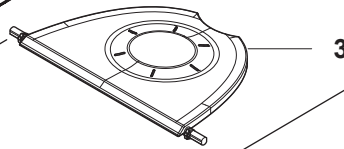

A GARDENA SILENO, SILENO+
COVER

PAGE A GARDENA SILENO, SILENO+ COVER

Position	Article	Quantity	Notes	Kit / Assy
1	587 98 69-01	1	Top Cover Turquoise (R100Li, R100LiC)	
1	587 98 69-02	1	Top Cover Grey (R130Li, R130LiC, R160Li)	
2	587 98 67-01	1	Frame Turquoise (R130Li, R130LiC, R160Li)	
2	587 98 67-02	1	Frame Silver (R100Li, R100LiC)	
3	587 98 66-01	1	Hood Grey (R100Li, R130Li, R160Li)	
3	587 98 66-02	1	Hood Smokey (R100LiC, R130LiC)	
4	585 53 92-02	1	Charging Plate Wiring	
5	501 10 57-01	1	Holder ASSY	
6	574 45 01-01	1	Screw	
7	501 10 56-01	1	Body ASSY	
8	588 47 02-01	1	Spring Hood	7
9	580 52 68-01	3	Cap Snaploc	7
10	501 10 58-01	1	Bumper ASSY	
11	574 45 01-01	2	Screw	
12	586 35 97-01	1	Label Warning	10