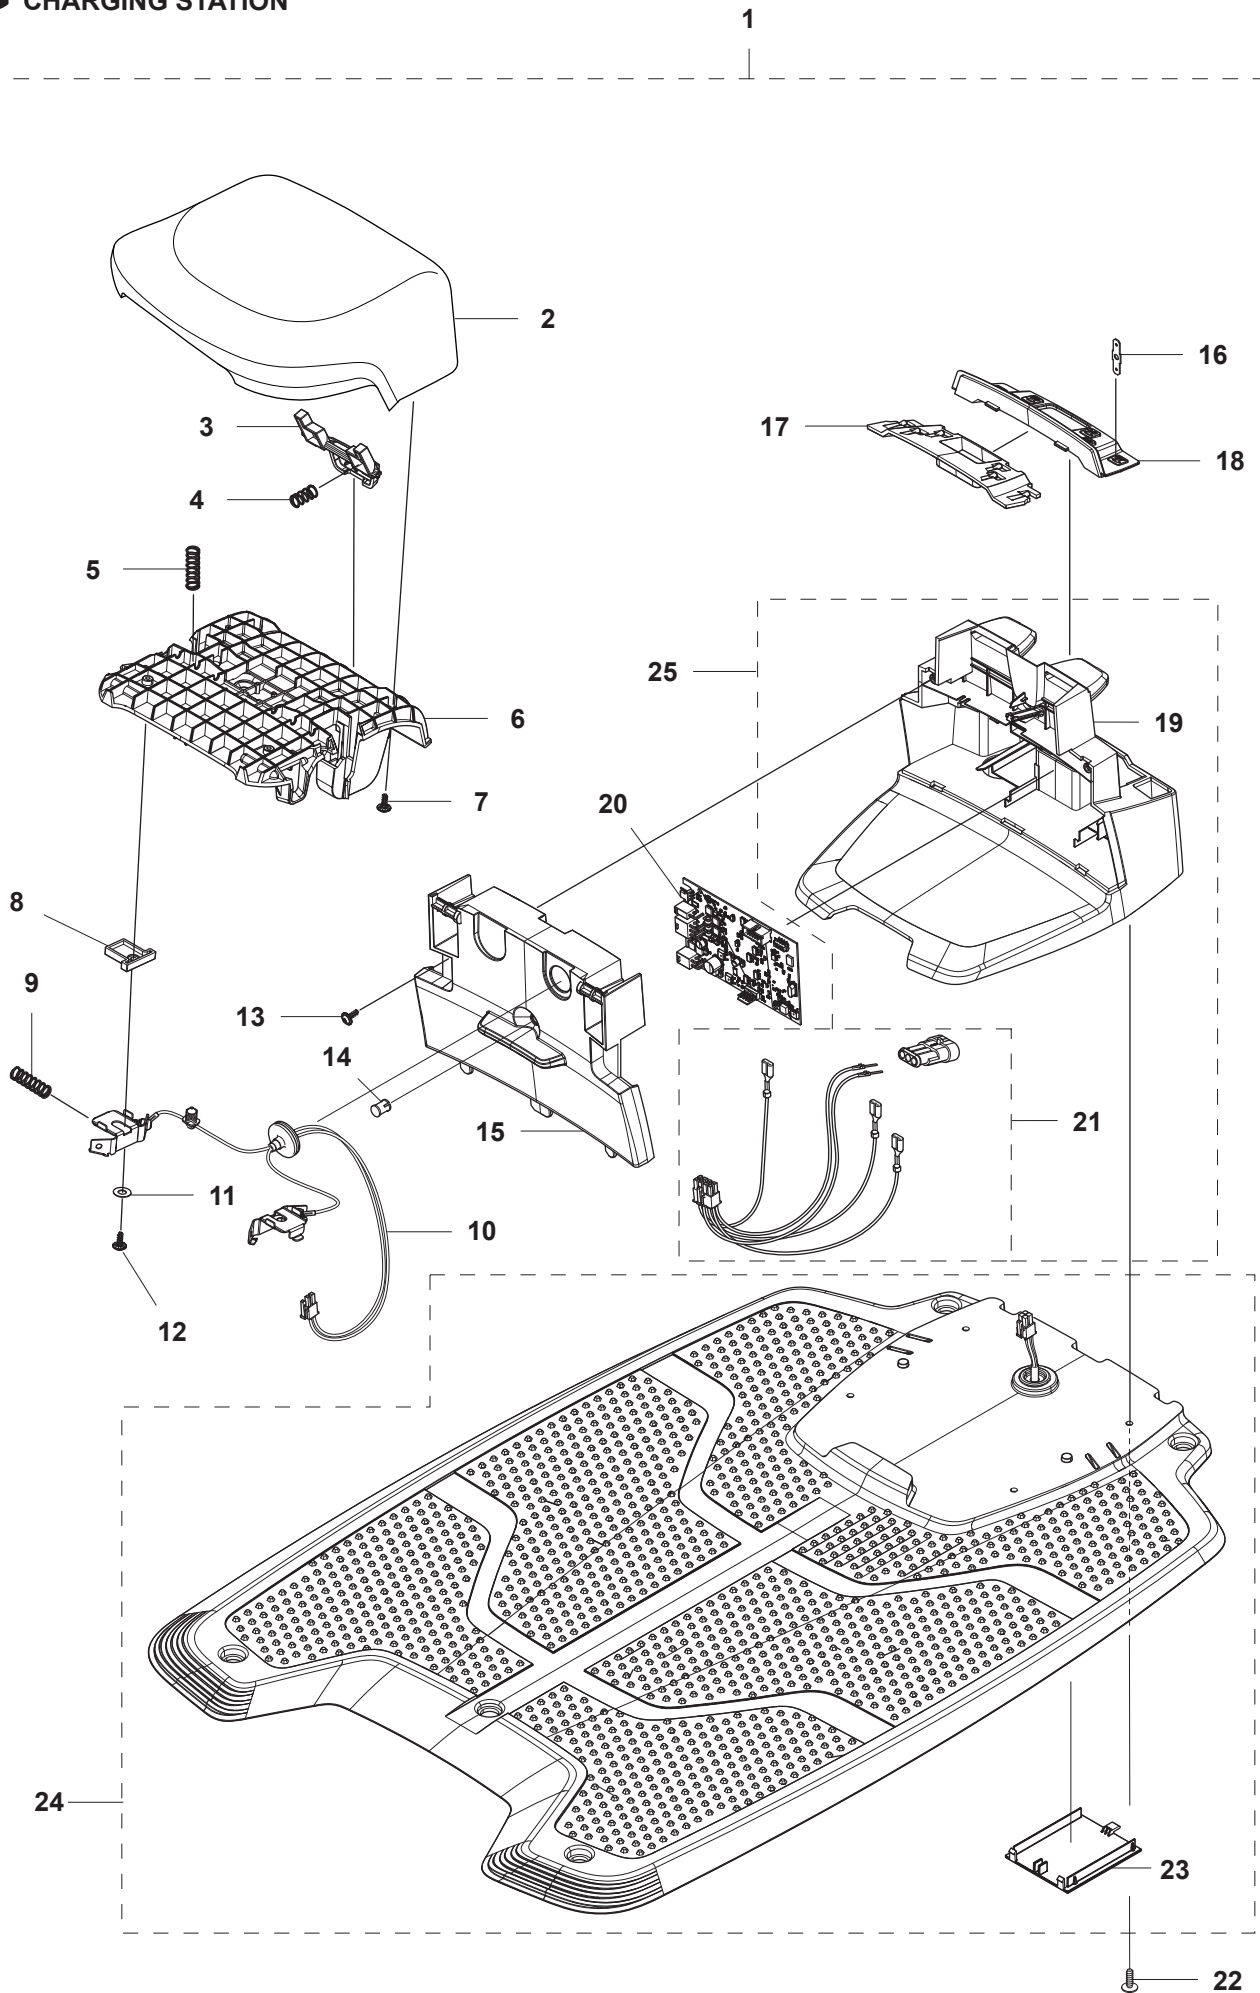

G GARDENA SILENO, SILENO+
CHARGING STATION

PAGE G GARDENA SILENO, SILENO+ CHARGING STATION

Position	Article	Quantity	Notes	Kit / Assy
1	587 83 29-01	1	Charging Station	
2	588 04 26-01	1	Cap	1
3	579 46 24-02	1	Button - Release	1
4	574 48 70-01	1	Spring	1
5	580 51 14-01	2	Spring	1
6	579 45 80-04	1	Frame	1
7	575 54 33-14	4	Screw	1
8	579 46 05-01	2	Distance	1
9	580 51 14-01	2	Spring	1
10	585 53 95-01	1	Loom Charging Contact	1
11	734 11 37-41	2	Washer	1
12	575 54 33-14	2	Screw	1
13	575 54 33-14	2	Screw	1
14	535 12 87-02	1	Lens	1
15	585 07 14-01	1	Lid	1
16	580 50 41-01	3	Terminal	1
17	579 45 98-01	1	Panel	1
18	579 45 99-01	1	Holder	1
19	585 07 12-01	1	Housing	1, 25
20	584 92 64-01	1	PCBA Charging Station	1
21	587 65 15-01	1	Wiring CS	1, 25
22	575 54 33-14	4	Screw	1
23	585 91 93-01	1	Cover	1, 24
24	587 65 16-02	1	Charging Plate KIT	1
25	588 41 61-01	1	Housing KIT	1