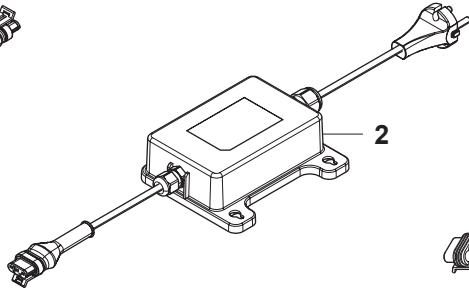

H GARDENA SILENO, SILENO+ INSTALLATION ACCESSORIES

PAGE H GARDENA SILENO, SILENO+ INSTALLATION ACCESSORIES

Position	Article	Quantity	Notes	Kit / Assy
1	584 86 25-01	1	Power Supply EU	
2	584 86 26-03	1	Power Supply CH	
3	580 43 38-01	1	Low Voltage Cable 20 m	
3	580 43 38-02	1	Low Voltage Cable 10 m	
3	580 43 38-03	1	Low Voltage Cable 3 m	
4	966 80 98-01	1	Staples 100 pcs, Gardena Blister Pack	
4	Gardena 4090-20	1	Staples 100 pcs, Gardena Blister Pack	
5	575 23 86-03	1	Screw KIT	
6	966 80 96-01	1	Loop Wire 150 m, Gardena Blister Pack	
6	Gardena 4088-20	1	Loop Wire 150 m, Gardena Blister Pack	
6	580 66 20-03	1	Loop Wire 200 m	
6	580 66 20-01	1	Loop Wire 250 m	
6	580 66 20-04	1	Loop Wire 800 m	
7	966 80 95-01	1	Blades 9 pcs, Gardena Blister Pack	
7	Gardena 4087-20	1	Blades 9 pcs, Gardena Blister Pack	
7	577 86 46-02	1	Long Life Safety Blades, 9 pcs, Blister Pack	
7	577 60 65-04	1	Long Life Safety Blades, 45 pcs	
7	577 60 66-03	1	Long Life Safety Blades, 300 pcs	
8	535 12 90-01	1	Loop Wire Connector 1 pcs	
9	501 98 02-01	1	Splice 1 pcs	
9	501 98 02-02	1	Splice KIT 50 pcs	
10	966 80 97-01	1	2 Connectors + 6 Splices, Gardena Blister Pack	
10	Gardena 4089-20	1	2 Connectors + 6 Splices, Gardena Blister Pack	
10	579 04 81-01	1	5 Connectors + 5 Splices	
11	586 27 79-01	1	Sticker Cable Markers 10 pcs	
12	588 98 66-01	1	Gateway, Gardena smart system (R100LiC, R130LiC)	
13	589 20 95-01	1	Power Supply, Gardena smart system (R100LiC, R130LiC)	
14	501 65 70-01	1	LAN Cable, Gardena smart system (R100LiC, R130LiC)	
15	502 40 53-01	1	Label Anti-Theft	
16	115 78 08-01	1	Operator's Manual, Swedish	
16	115 78 08-06	1	Operator's Manual, Danish	
16	115 78 08-11	1	Operator's Manual, Finnish	
16	115 78 08-21	1	Operator's Manual, Norwegian	
16	115 78 08-26	1	Operator's Manual, English	
16	115 78 08-31	1	Operator's Manual, French	
16	115 78 08-36	1	Operator's Manual, Dutch	
16	115 78 08-41	1	Operator's Manual, Italian	
16	115 78 08-46	1	Operator's Manual, Spanish	
16	115 78 08-51	1	Operator's Manual, German	
16	115 78 08-58	1	Operator's Manual, Hungarian	
16	115 78 08-59	1	Operator's Manual, Portuguese	
16	115 78 08-61	1	Operator's Manual, Polish	
16	115 78 08-63	1	Operator's Manual, Estonian	
16	115 78 08-64	1	Operator's Manual, Lettish	
16	115 78 08-65	1	Operator's Manual, Lithuanian	
16	115 78 08-68	1	Operator's Manual, Slovak	
16	115 78 08-84	1	Operator's Manual, Slovenian	
16	115 78 08-90	1	Operator's Manual, Czech	
17	579 83 91-01	1	smart Quick Guide (R100LiC, R130LiC)	
17	579 83 94-01	1	smart Quick Guide smart system Set 967049490	
17	115 78 59-01	1	Quick Guide, Swedish	
17	115 78 59-06	1	Quick Guide, Danish	
17	115 78 59-11	1	Quick Guide, Finnish	
17	115 78 59-21	1	Quick Guide, Norwegian	
17	115 78 59-26	1	Quick Guide, English	
17	115 78 59-31	1	Quick Guide, French	
17	115 78 59-36	1	Quick Guide, Dutch	
17	115 78 59-41	1	Quick Guide, Italian	
17	115 78 59-46	1	Quick Guide, Spanish	
17	115 78 59-51	1	Quick Guide, German