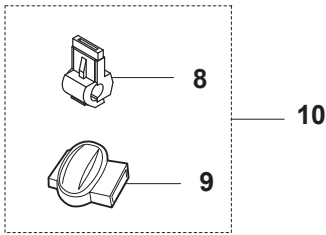

H GARDENA SILENO, SILENO+ INSTALLATION ACCESSORIES

PAGE H GARDENA SILENO, SILENO+ INSTALLATION ACCESSORIES

Position	Article	Quantity	Notes	Kit / Assy
1	584 86 25-01	1	Power Supply EU	
2	584 86 26-03	1	Power Supply CH	
3	580 43 38-01	1	Low Voltage Cable 20 m	
3	580 43 38-02	1	Low Voltage Cable 10 m	
3	580 43 38-03	1	Low Voltage Cable 3 m	
4	966 80 98-01	1	Staples 100 pcs, Gardena Blister Pack	
4	Gardena 4090-20	1	Staples 100 pcs, Gardena Blister Pack	
5	575 23 86-03	1	Screw KIT	
6	966 80 96-01	1	Loop Wire 150 m, Gardena Blister Pack	
6	Gardena 4088-20	1	Loop Wire 150 m, Gardena Blister Pack	
6	580 66 20-03	1	Loop Wire 200 m	
6	580 66 20-01	1	Loop Wire 250 m	
6	580 66 20-04	1	Loop Wire 800 m	
7	966 80 95-01	1	Blades 9 pcs, Gardena Blister Pack	
7	Gardena 4087-20	1	Blades 9 pcs, Gardena Blister Pack	
7	577 86 46-02	1	Long Life Safety Blades, 9 pcs, Blister Pack	
7	577 60 65-04	1	Long Life Safety Blades, 45 pcs	
7	577 60 66-03	1	Long Life Safety Blades, 300 pcs	
8	535 12 90-01	1	Loop Wire Connector 1 pcs	
9	501 98 02-01	1	Splice 1 pcs	
9	501 98 02-02	1	Splice KIT 50 pcs	
10	966 80 97-01	1	2 Connectors + 6 Splices, Gardena Blister Pack	
10	Gardena 4089-20	1	2 Connectors + 6 Splices, Gardena Blister Pack	
10	579 04 81-01	1	5 Connectors + 5 Splices	
11	586 27 79-01	1	Sticker Cable Markers 10 pcs	
12	588 98 66-01	1	Gateway, Gardena smart system (R100LiC, R130LiC)	
13	589 20 95-01	1	Power Supply, Gardena smart system (R100LiC, R130LiC)	
14	501 65 70-01	1	LAN Cable, Gardena smart system (R100LiC, R130LiC)	
15	502 40 53-01	1	Label Anti-Theft	
16	115 78 08-01	1	Operator's Manual, Swedish	
16	115 78 08-06	1	Operator's Manual, Danish	
16	115 78 08-11	1	Operator's Manual, Finnish	
16	115 78 08-21	1	Operator's Manual, Norwegian	
16	115 78 08-26	1	Operator's Manual, English	
16	115 78 08-31	1	Operator's Manual, French	
16	115 78 08-36	1	Operator's Manual, Dutch	
16	115 78 08-41	1	Operator's Manual, Italian	
16	115 78 08-46	1	Operator's Manual, Spanish	
16	115 78 08-51	1	Operator's Manual, German	
16	115 78 08-58	1	Operator's Manual, Hungarian	
16	115 78 08-59	1	Operator's Manual, Portuguese	
16	115 78 08-61	1	Operator's Manual, Polish	
16	115 78 08-63	1	Operator's Manual, Estonian	
16	115 78 08-64	1	Operator's Manual, Lettish	
16	115 78 08-65	1	Operator's Manual, Lithuanian	
16	115 78 08-68	1	Operator's Manual, Slovak	
16	115 78 08-84	1	Operator's Manual, Slovenian	
16	115 78 08-90	1	Operator's Manual, Czech	
17	579 83 91-01	1	smart Quick Guide (R100LiC, R130LiC)	
17	579 83 94-01	1	smart Quick Guide smart system Set 967049490	
17	115 78 59-01	1	Quick Guide, Swedish	
17	115 78 59-06	1	Quick Guide, Danish	
17	115 78 59-11	1	Quick Guide, Finnish	
17	115 78 59-21	1	Quick Guide, Norwegian	
17	115 78 59-26	1	Quick Guide, English	
17	115 78 59-31	1	Quick Guide, French	
17	115 78 59-36	1	Quick Guide, Dutch	
17	115 78 59-41	1	Quick Guide, Italian	
17	115 78 59-46	1	Quick Guide, Spanish	
17	115 78 59-51	1	Quick Guide, German