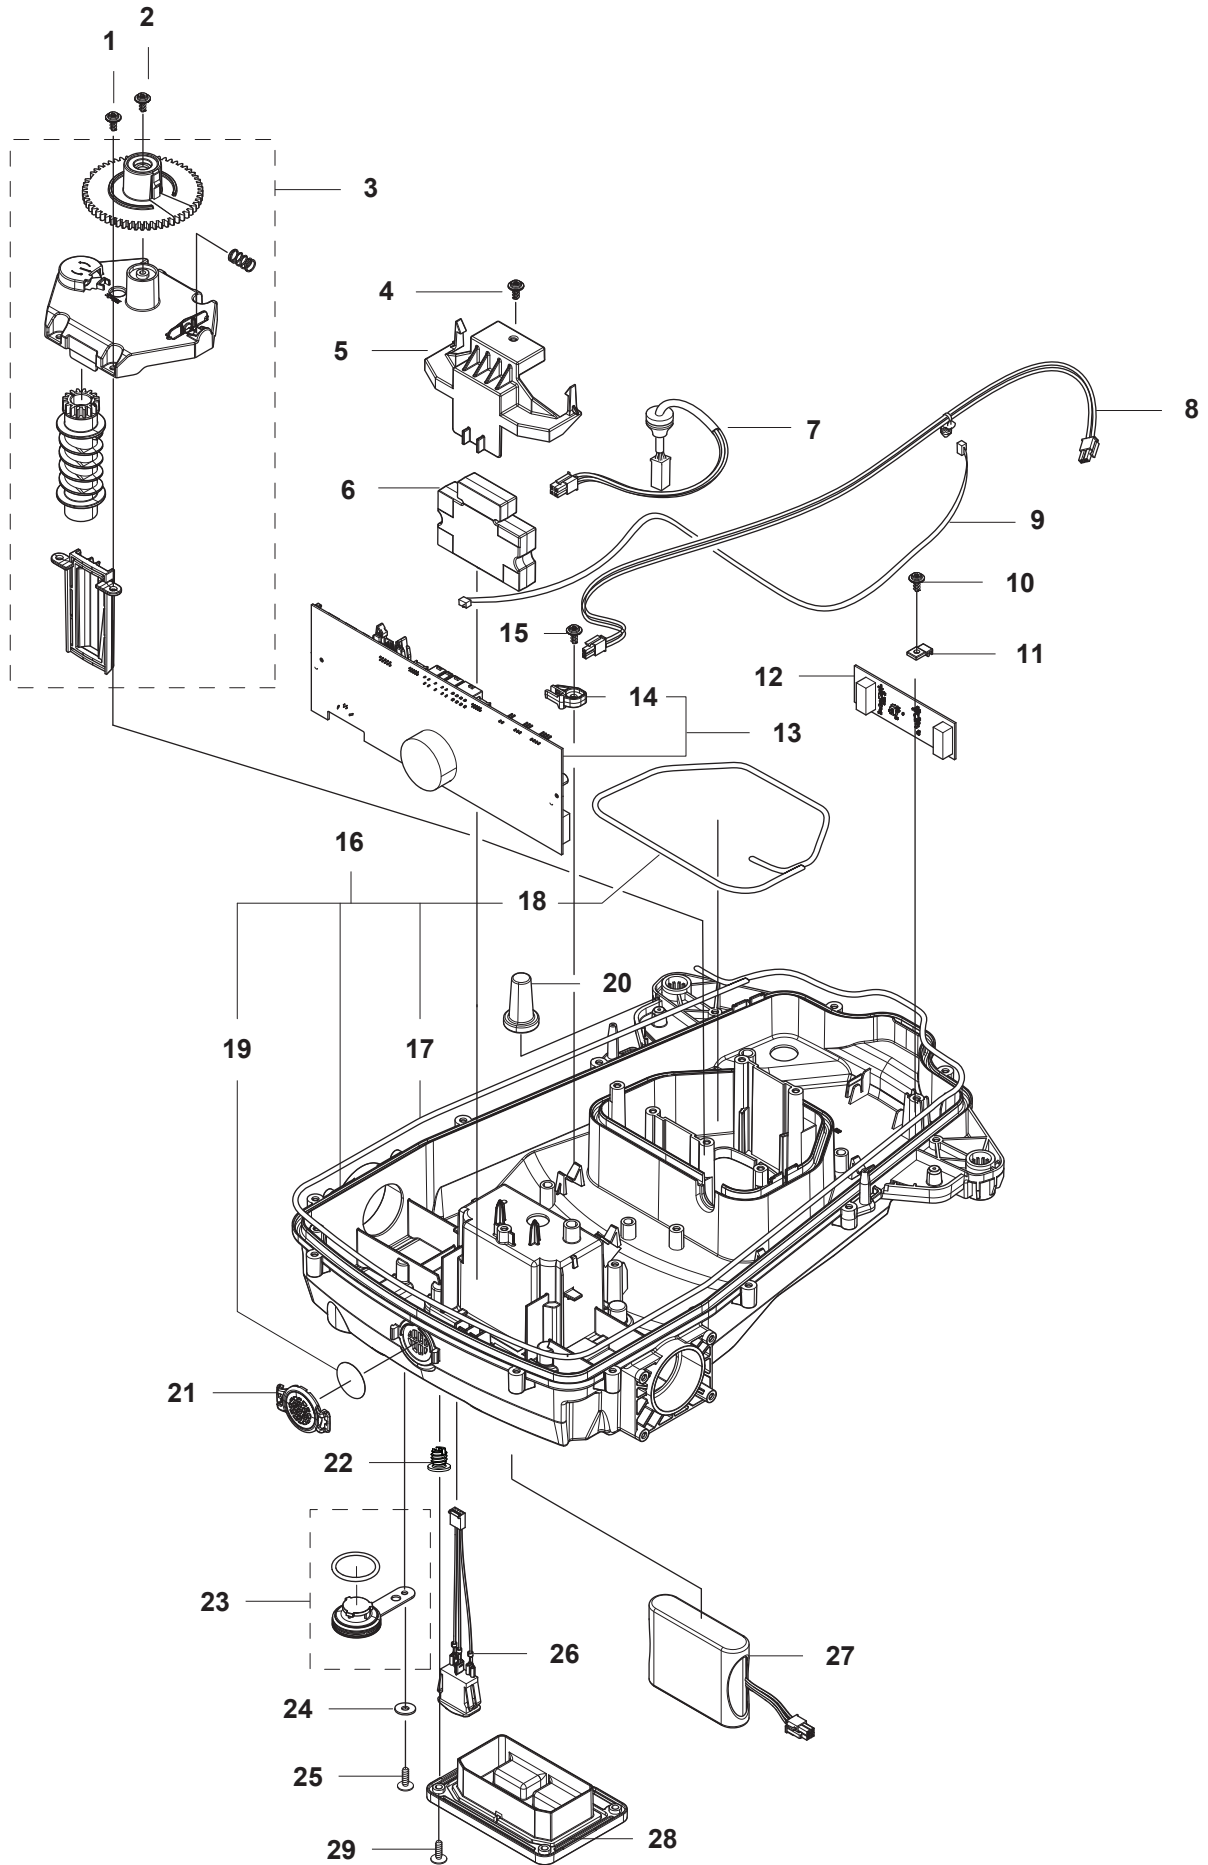

D GARDENA SILENO, SILENO+
CHASSIS LOWER

PAGE D GARDENA SILENO, SILENO+ CHASSIS LOWER

Position	Article	Quantity	Notes	Kit / Assy
1	574 45 01-01	2	Screw	
2	574 45 01-01	1	Screw	
3	501 10 66-01	1	Cover KIT	
4	574 45 01-01	1	Screw	
5	587 80 58-01	1	Holder Weight	
6	587 24 96-01	1	Weight	
7	588 12 49-01	1	Battery Cable	
8	585 53 90-01	1	Charging Cable	
9	579 70 82-01	1	Sensor Cable	
10	574 45 01-01	1	Screw	
11	579 52 94-01	1	Clamp	
12	588 90 30-01	1	Sensor Board	
13	588 77 90-03	1	Main Board	
14	579 52 94-01	2	Clamp	
15	574 45 01-01	2	Screw	
16	501 10 65-01	1	Chassis KIT	
17	588 61 60-02	1	Sealing 10 pcs Note: For warranty claims, please use part number for 1 pcs, see SB	
18	588 61 61-01	1	Sealing 10 pcs Note: For warranty claims, please use part number for 1 pcs, see SB	
19	577 75 37-01	1	Air Filter 10 pcs	16
20	586 34 26-01	2	Pillar	
21	586 03 89-01	1	Cover Filter	
22	588 71 70-01	4	Metal Insert Battery Hatch 1 pcs	
23	581 62 12-02	1	Plug KIT	
24	734 11 37-41	1	Washer	
25	574 45 01-01	1	Screw	
26	579 70 87-01	1	Switch On-Off	
27	584 85 28-01	1	Battery LI-Ion 18V	
28	587 80 57-01	1	Hatch Battery	
29	588 22 22-01	4	Screw