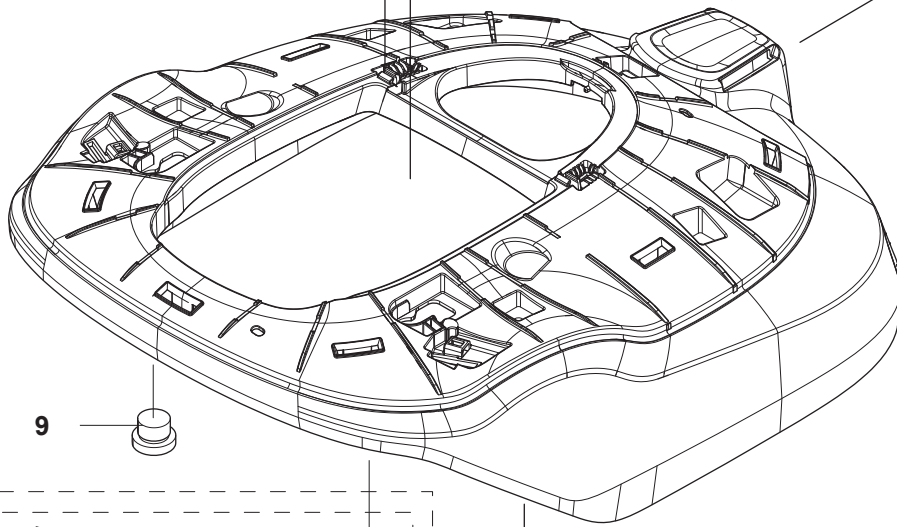

A GARDENA SILENO, SILENO+
COVER

PAGE A GARDENA SILENO, SILENO+ COVER

Position	Article	Quantity	Notes	Kit / Assy
1	587 98 69-01	1	Top Cover Turquoise (R100Li, R100LiC)	
1	587 98 69-02	1	Top Cover Grey (R130Li, R130LiC, R160Li)	
2	587 98 67-01	1	Frame Turquoise (R130Li, R130LiC, R160Li)	
2	587 98 67-02	1	Frame Silver (R100Li, R100LiC)	
3	587 98 66-01	1	Hood Grey (R100Li, R130Li, R160Li)	
3	587 98 66-02	1	Hood Smokey (R100LiC, R130LiC)	
4	585 53 92-02	1	Charging Plate Wiring	
5	501 10 57-01	1	Holder ASSY	
6	574 45 01-01	1	Screw	
7	501 10 56-01	1	Body ASSY	
8	588 47 02-01	1	Spring Hood	7
9	580 52 68-01	3	Cap Snaploc	7
10	501 10 58-01	1	Bumper ASSY	
11	574 45 01-01	2	Screw	
12	586 35 97-01	1	Label Warning	10