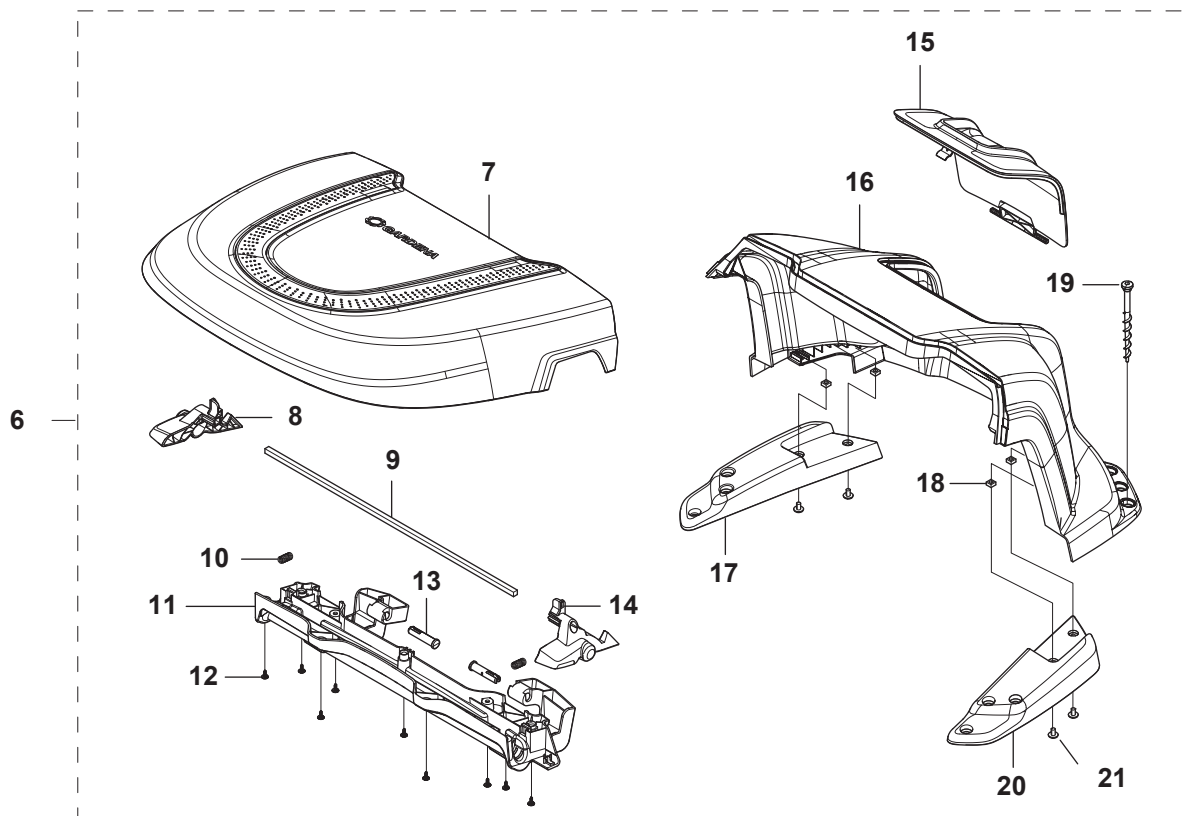

GARDENA SILENO, SILENO+ ACCESSORIES

PAGE I GARDENA SILENO, SILENO+ ACCESSORIES

Position	Article	Quantity	Notes	Kit / Assy
1	581 16 57-01	1	Metal Insert Repair KIT 4 pcs	
2	584 90 22-01	1	Warranty Seal Label 10 pcs Note: For warranty claims, please use part number for 1 pcs, see SB	
3	577 60 68-01	1	Interruption Detector	
4	588 40 84-01	1	Quick Charger with Battery Test	
5	588 20 26-01	1	Cable Quick Charger	
6	588 97 73-01	1	Housing ASSY	
7	501 11 82-01	1	Lid ASSY	6
8	585 32 40-04	1	Handle Left	6
9	585 32 41-01	1	Rod	6
10	580 51 14-01	2	Spring	6
11	585 34 16-01	1	Beam	6
12	575 54 33-14	9	Screw	6
13	585 34 15-01	2	Hinge Pin	6
14	585 32 40-03	1	Handle Right	6
15	585 32 36-01	1	Hatch	6
16	586 99 38-01	1	Cover	6
17	585 32 38-02	1	Support Left	6
18	503 22 66-01	4	Square Nut	6
19	575 23 86-01	1	Screw KIT	6
20	585 32 38-01	1	Support Right	6
21	535 12 93-03	4	Screw	6