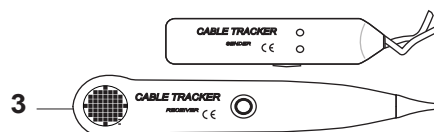

GARDENA SILENO, SILENO+ ACCESSORIES

PAGE I GARDENA SILENO, SILENO+ ACCESSORIES

Position	Article	Quantity	Notes	Kit / Assy
1	581 16 57-01	1	Metal Insert Repair KIT 4 pcs	
2	584 90 22-01	1	Warranty Seal Label 10 pcs Note: For warranty claims, please use part number for 1 pcs, see SB	
3	577 60 68-01	1	Interruption Detector	
4	588 40 84-01	1	Quick Charger with Battery Test	
5	588 20 26-01	1	Cable Quick Charger	
6	588 97 73-01	1	Housing ASSY	
7	501 11 82-01	1	Lid ASSY	6
8	585 32 40-04	1	Handle Left	6
9	585 32 41-01	1	Rod	6
10	580 51 14-01	2	Spring	6
11	585 34 16-01	1	Beam	6
12	575 54 33-14	9	Screw	6
13	585 34 15-01	2	Hinge Pin	6
14	585 32 40-03	1	Handle Right	6
15	585 32 36-01	1	Hatch	6
16	586 99 38-01	1	Cover	6
17	585 32 38-02	1	Support Left	6
18	503 22 66-01	4	Square Nut	6
19	575 23 86-01	1	Screw KIT	6
20	585 32 38-01	1	Support Right	6
21	535 12 93-03	4	Screw	6