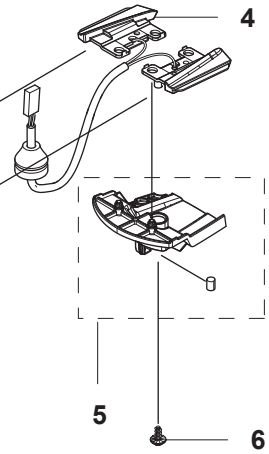

Repuestos

Reservdelar

A GARDENA SILENO, SILENO+
COVER

PAGE A GARDENA SILENO, SILENO+ COVER

Position	Article	Quantity	Notes	Kit / Assy
1	587 98 69-01	1	Top Cover Turquoise (R100Li, R100LiC)	
1	587 98 69-02	1	Top Cover Grey (R130Li, R130LiC, R160Li)	
2	587 98 67-01	1	Frame Turquoise (R130Li, R130LiC, R160Li)	
2	587 98 67-02	1	Frame Silver (R100Li, R100LiC)	
3	587 98 66-01	1	Hood Grey (R100Li, R130Li, R160Li)	
3	587 98 66-02	1	Hood Smokey (R100LiC, R130LiC)	
4	585 53 92-02	1	Charging Plate Wiring	
5	501 10 57-01	1	Holder ASSY	
6	574 45 01-01	1	Screw	
7	501 10 56-01	1	Body ASSY	
8	588 47 02-01	1	Spring Hood	7
9	580 52 68-01	3	Cap Snaploc	7
10	501 10 58-01	1	Bumper ASSY	
11	574 45 01-01	2	Screw	
12	586 35 97-01	1	Label Warning	10

B GARDENA SILENO, SILENO+
CHASSIS UPPER

PAGE B GARDENA SILENO, SILENO+ CHASSIS UPPER

Position	Article	Quantity	Notes	Kit / Assy
1	581 62 09-03	1	Joystick KIT Front	
2	580 52 67-01	1	Stud	1
3	579 52 57-01	1	Washer	1
4	579 47 46-01	1	Bellows	1
5	587 44 88-02	1	Joystick ASSY	1
6	503 22 66-01	1	Square Nut	1,5
7	579 66 90-01	1	PCBA Lift Sensor	
8	575 54 33-14	3	Screw	
9	574 45 01-01	4	Screw	
10	501 10 62-01	2	Joystick KIT Rear	
11	587 98 65-01	1	Knob	
12	587 98 70-01	1	Plate Height Indication	
13	588 61 61-01	1	Sealing 10 pcs Note: For warranty claims, please use part number for 1 pcs, see SB	
14	587 44 89-02	1	Chassis KIT	
15	588 61 60-02	1	Sealing 10 pcs Note: For warranty claims, please use part number for 1 pcs, see SB	
16	574 45 01-01	12	Screw	
17	574 45 01-01	4	Screw	
18	584 96 90-01	1	PCBA Collision Sensor	
19	580 68 29-01	3	Holder Twist Lock	
20	574 45 01-01	3	Screw	
21	585 20 85-01	1	Lift Cable	
22	588 79 78-01	1	Wiring	
23	588 13 62-03	1	PCBA smart system (R100LiC, R130LiC)	
24	574 45 01-01	2	Screw	
25	579 70 86-01	1	AUX Cable	