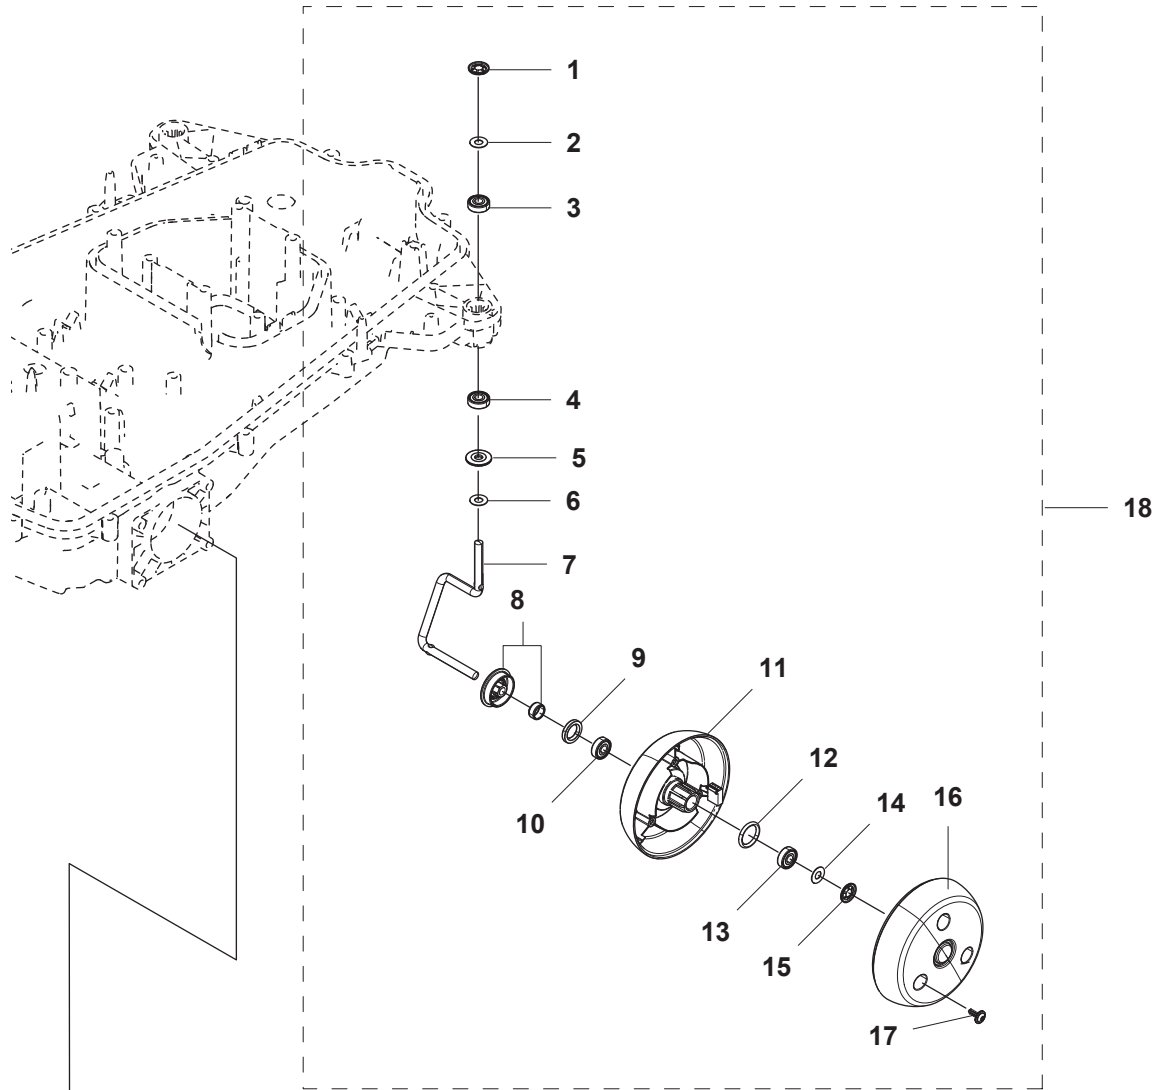

E GARDENA SILENO, SILENO+ WHEELS & TIRES

PAGE E GARDENA SILENO, SILENO+ WHEELS & TIRES

Position	Article	Quantity	Notes	Kit / Assy
1	576 01 94-01	2	Lock Washer	18
2	585 19 68-01	2	Washer	18
3	585 21 42-01	2	Ball Bearing	18
4	585 21 42-01	2	Ball Bearing	18
5	535 08 78-02	2	Washer	18
6	585 19 68-01	2	Washer	18
7	585 18 72-01	2	Spindle	18
8	587 44 93-01	2	Shield KIT	18
9	580 48 71-01	2	Sealing	18
10	585 21 42-01	2	Ball Bearing	18
11	585 18 68-01	2	Wheel Inside	18
12	580 44 51-01	2	O-ring	18
13	585 21 42-01	2	Ball Bearing	18
14	585 19 68-01	2	Washer	18
15	576 01 94-01	2	Lock Washer	18
16	585 18 69-01	2	Wheel Outside	18
17	575 54 33-14	6	Screw	18
18	501 10 64-01	2	Front Wheel KIT	
19	580 44 39-02	2	O-Ring	
20	587 44 94-02	2	Wheel Motor ASSY	
21	574 45 01-01	8	Screw	
22	501 10 63-01	2	Rear Wheel ASSY	
23	586 21 06-01	2	Washer	
24	731 43 24-01	2	Thin Nut	
25	587 80 60-01	2	Hub Cap