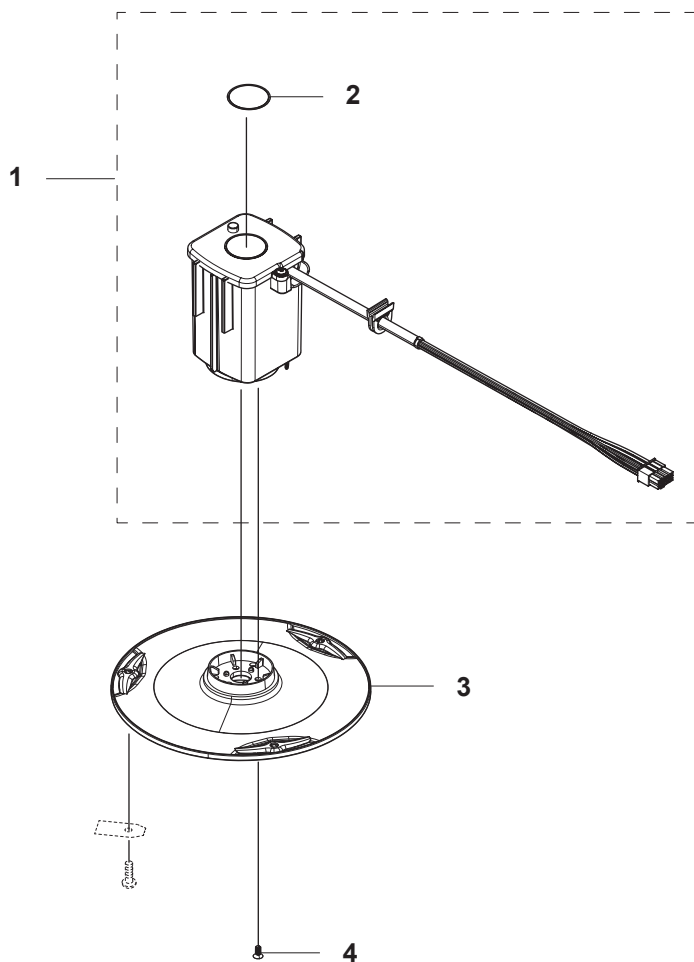

F GARDENA SILENO, SILENO+
BLADE MOTOR & CUTTING EQUIPMENT

PAGE F GARDENA SILENO, SILENO+ BLADE MOTOR & CUTTING EQUIPMENT

Position	Article	Quantity	Notes	Kit / Assy
1	501 84 36-01	1	Motor ASSY	2
2	577 75 37-01	1	Air Filter 10 pcs	
3	588 83 12-01	1	Cutting Disc	
4	535 09 53-01	3	Screw