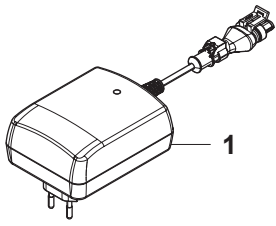

H GARDENA SILENO, SILENO+ INSTALLATION ACCESSORIES

PAGE H GARDENA SILENO, SILENO+ INSTALLATION ACCESSORIES

Position	Article	Quantity	Notes	Kit / Assy
1	584 86 25-01	1	Power Supply EU	
2	584 86 26-03	1	Power Supply CH	
3	580 43 38-01	1	Low Voltage Cable 20 m	
3	580 43 38-02	1	Low Voltage Cable 10 m	
3	580 43 38-03	1	Low Voltage Cable 3 m	
4	966 80 98-01	1	Staples 100 pcs, Gardena Blister Pack	
4	Gardena 4090-20	1	Staples 100 pcs, Gardena Blister Pack	
5	575 23 86-03	1	Screw KIT	
6	966 80 96-01	1	Loop Wire 150 m, Gardena Blister Pack	
6	Gardena 4088-20	1	Loop Wire 150 m, Gardena Blister Pack	
6	580 66 20-03	1	Loop Wire 200 m	
6	580 66 20-01	1	Loop Wire 250 m	
6	580 66 20-04	1	Loop Wire 800 m	
7	966 80 95-01	1	Blades 9 pcs, Gardena Blister Pack	
7	Gardena 4087-20	1	Blades 9 pcs, Gardena Blister Pack	
7	577 86 46-02	1	Long Life Safety Blades, 9 pcs, Blister Pack	
7	577 60 65-04	1	Long Life Safety Blades, 45 pcs	
7	577 60 66-03	1	Long Life Safety Blades, 300 pcs	
8	535 12 90-01	1	Loop Wire Connector 1 pcs	
9	501 98 02-01	1	Splice 1 pcs	
9	501 98 02-02	1	Splice KIT 50 pcs	
10	966 80 97-01	1	2 Connectors + 6 Splices, Gardena Blister Pack	
10	Gardena 4089-20	1	2 Connectors + 6 Splices, Gardena Blister Pack	
10	579 04 81-01	1	5 Connectors + 5 Splices	
11	586 27 79-01	1	Sticker Cable Markers 10 pcs	
12	588 98 66-01	1	Gateway, Gardena smart system (R100LiC, R130LiC)	
13	589 20 95-01	1	Power Supply, Gardena smart system (R100LiC, R130LiC)	
14	501 65 70-01	1	LAN Cable, Gardena smart system (R100LiC, R130LiC)	
15	502 40 53-01	1	Label Anti-Theft	
16	115 78 08-01	1	Operator's Manual, Swedish	
16	115 78 08-06	1	Operator's Manual, Danish	
16	115 78 08-11	1	Operator's Manual, Finnish	
16	115 78 08-21	1	Operator's Manual, Norwegian	
16	115 78 08-26	1	Operator's Manual, English	
16	115 78 08-31	1	Operator's Manual, French	
16	115 78 08-36	1	Operator's Manual, Dutch	
16	115 78 08-41	1	Operator's Manual, Italian	
16	115 78 08-46	1	Operator's Manual, Spanish	
16	115 78 08-51	1	Operator's Manual, German	
16	115 78 08-58	1	Operator's Manual, Hungarian	
16	115 78 08-59	1	Operator's Manual, Portuguese	
16	115 78 08-61	1	Operator's Manual, Polish	
16	115 78 08-63	1	Operator's Manual, Estonian	
16	115 78 08-64	1	Operator's Manual, Lettish	
16	115 78 08-65	1	Operator's Manual, Lithuanian	
16	115 78 08-68	1	Operator's Manual, Slovak	
16	115 78 08-84	1	Operator's Manual, Slovenian	
16	115 78 08-90	1	Operator's Manual, Czech	
17	579 83 91-01	1	smart Quick Guide (R100LiC, R130LiC)	
17	579 83 94-01	1	smart Quick Guide smart system Set 967049490	
17	115 78 59-01	1	Quick Guide, Swedish	
17	115 78 59-06	1	Quick Guide, Danish	
17	115 78 59-11	1	Quick Guide, Finnish	
17	115 78 59-21	1	Quick Guide, Norwegian	
17	115 78 59-26	1	Quick Guide, English	
17	115 78 59-31	1	Quick Guide, French	
17	115 78 59-36	1	Quick Guide, Dutch	
17	115 78 59-41	1	Quick Guide, Italian	
17	115 78 59-46	1	Quick Guide, Spanish	
17	115 78 59-51	1	Quick Guide, German