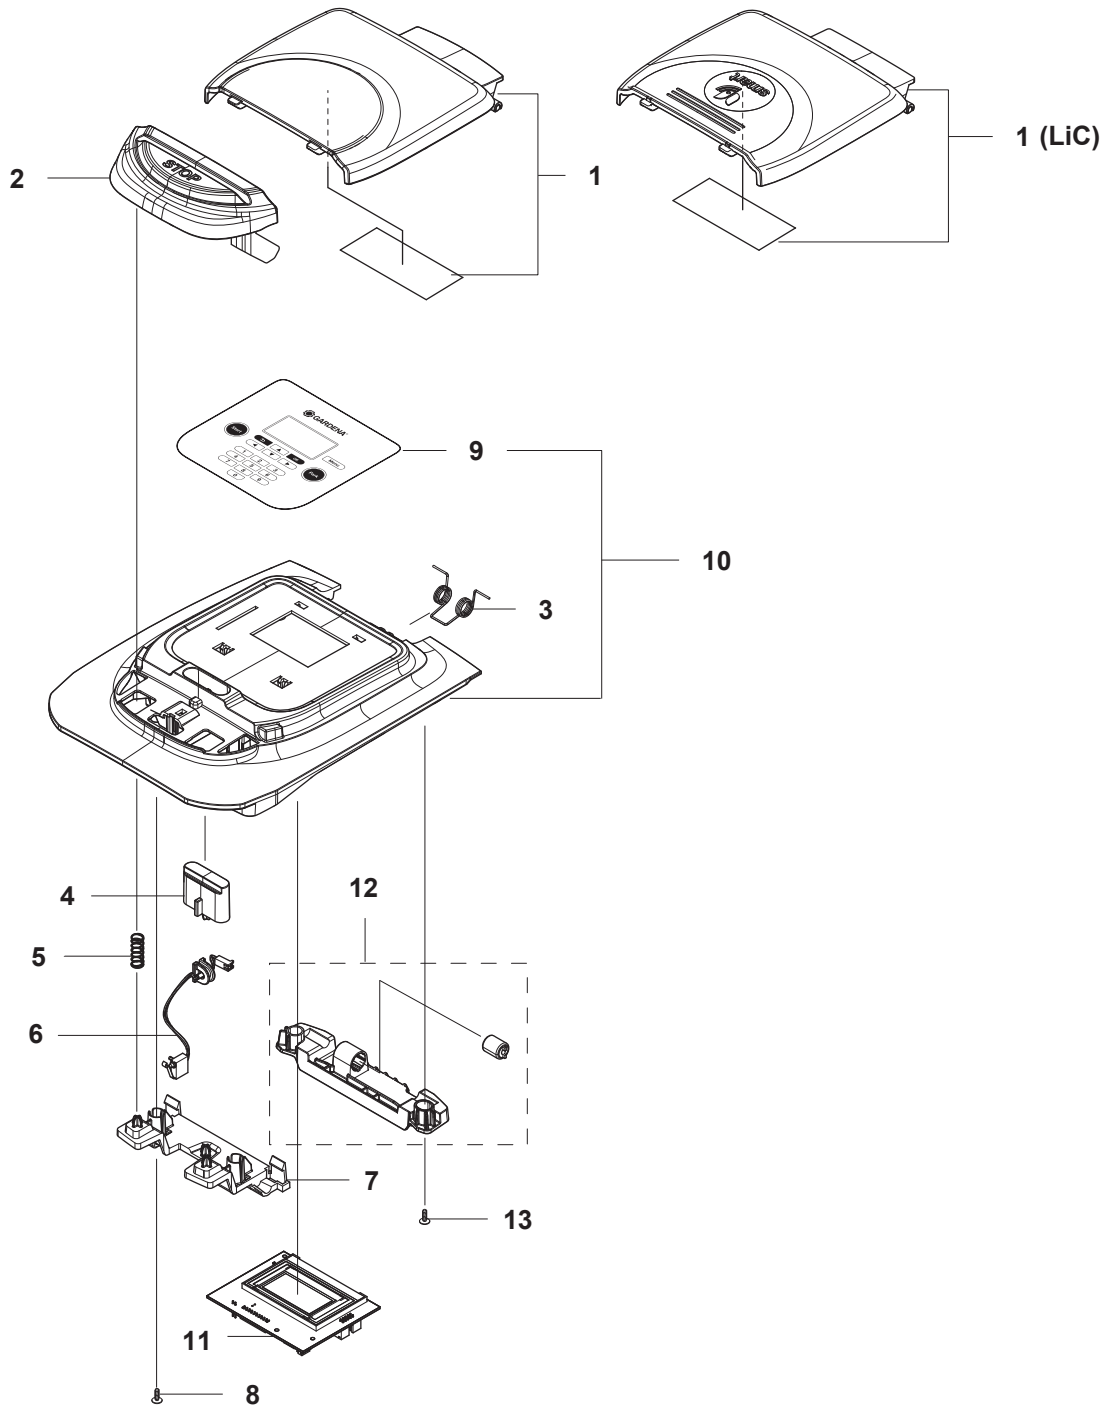

C GARDENA SILENO, SILENO+
CENTER CONSOL

PAGE C GARDENA SILENO, SILENO+ CENTER CONSOL

Position	Article	Quantity	Notes	Kit / Assy
1	501 10 59-01	1	Hatch KIT Grey (R100Li, R130Li, R160Li)	
1	501 16 69-01	1	Hatch KIT smart system (R100LiC, R130LiC)	
2	587 98 72-01	1	Stop Button	
3	585 25 54-01	1	Torsion Spring	
4	587 98 74-01	1	Lock	
5	576 24 22-01	3	Spring	
6	574 48 03-02	1	Switch	
7	585 27 57-01	1	Support Rear	
8	575 54 33-14	2	Screw	
9	588 27 28-01	1	Keyboard	10
10	501 10 60-01	1	Cover ASSY	
11	588 64 17-01	1	PCBA HMI	
12	501 10 61-01	1	Support KIT	
13	575 54 33-14	2	Screw