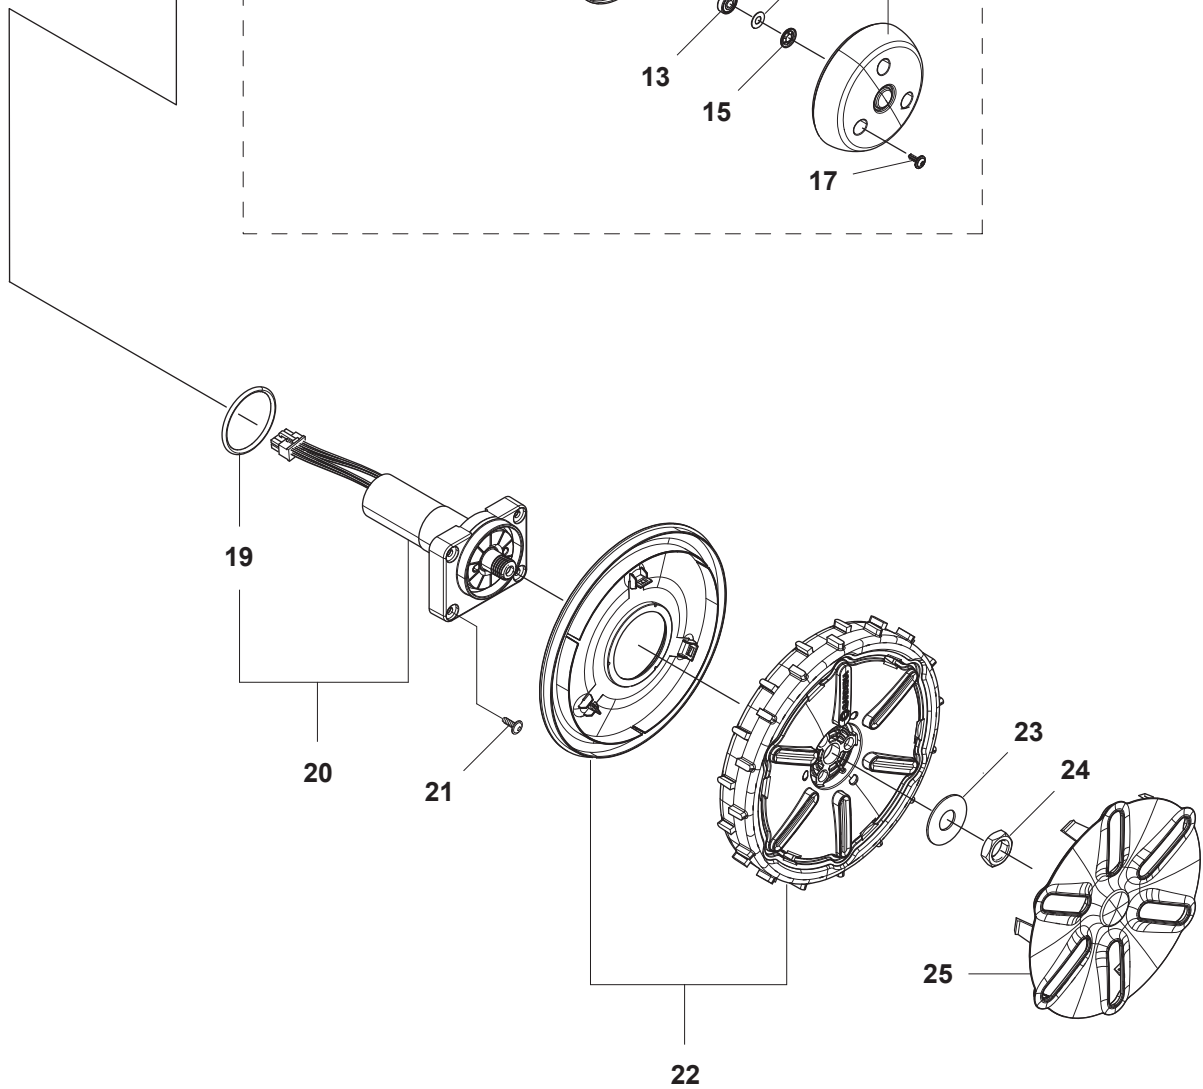

E GARDENA SILENO, SILENO+ WHEELS & TIRES

PAGE E GARDENA SILENO, SILENO+ WHEELS & TIRES

Position	Article	Quantity	Notes	Kit / Assy
1	576 01 94-01	2	Lock Washer	18
2	585 19 68-01	2	Washer	18
3	585 21 42-01	2	Ball Bearing	18
4	585 21 42-01	2	Ball Bearing	18
5	535 08 78-02	2	Washer	18
6	585 19 68-01	2	Washer	18
7	585 18 72-01	2	Spindle	18
8	587 44 93-01	2	Shield KIT	18
9	580 48 71-01	2	Sealing	18
10	585 21 42-01	2	Ball Bearing	18
11	585 18 68-01	2	Wheel Inside	18
12	580 44 51-01	2	O-ring	18
13	585 21 42-01	2	Ball Bearing	18
14	585 19 68-01	2	Washer	18
15	576 01 94-01	2	Lock Washer	18
16	585 18 69-01	2	Wheel Outside	18
17	575 54 33-14	6	Screw	18
18	501 10 64-01	2	Front Wheel KIT	
19	580 44 39-02	2	O-Ring	
20	587 44 94-02	2	Wheel Motor ASSY	
21	574 45 01-01	8	Screw	
22	501 10 63-01	2	Rear Wheel ASSY	
23	586 21 06-01	2	Washer	
24	731 43 24-01	2	Thin Nut	
25	587 80 60-01	2	Hub Cap