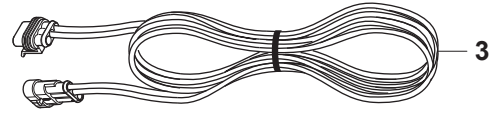

H GARDENA SILENO, SILENO+ INSTALLATION ACCESSORIES

PAGE H GARDENA SILENO, SILENO+ INSTALLATION ACCESSORIES

Position	Article	Quantity	Notes	Kit / Assy
1	584 86 25-01	1	Power Supply EU	
2	584 86 26-03	1	Power Supply CH	
3	580 43 38-01	1	Low Voltage Cable 20 m	
3	580 43 38-02	1	Low Voltage Cable 10 m	
3	580 43 38-03	1	Low Voltage Cable 3 m	
4	966 80 98-01	1	Staples 100 pcs, Gardena Blister Pack	
4	Gardena 4090-20	1	Staples 100 pcs, Gardena Blister Pack	
5	575 23 86-03	1	Screw KIT	
6	966 80 96-01	1	Loop Wire 150 m, Gardena Blister Pack	
6	Gardena 4088-20	1	Loop Wire 150 m, Gardena Blister Pack	
6	580 66 20-03	1	Loop Wire 200 m	
6	580 66 20-01	1	Loop Wire 250 m	
6	580 66 20-04	1	Loop Wire 800 m	
7	966 80 95-01	1	Blades 9 pcs, Gardena Blister Pack	
7	Gardena 4087-20	1	Blades 9 pcs, Gardena Blister Pack	
7	577 86 46-02	1	Long Life Safety Blades, 9 pcs, Blister Pack	
7	577 60 65-04	1	Long Life Safety Blades, 45 pcs	
7	577 60 66-03	1	Long Life Safety Blades, 300 pcs	
8	535 12 90-01	1	Loop Wire Connector 1 pcs	
9	501 98 02-01	1	Splice 1 pcs	
9	501 98 02-02	1	Splice KIT 50 pcs	
10	966 80 97-01	1	2 Connectors + 6 Splices, Gardena Blister Pack	
10	Gardena 4089-20	1	2 Connectors + 6 Splices, Gardena Blister Pack	
10	579 04 81-01	1	5 Connectors + 5 Splices	
11	586 27 79-01	1	Sticker Cable Markers 10 pcs	
12	588 98 66-01	1	Gateway, Gardena smart system (R100LiC, R130LiC)	
13	589 20 95-01	1	Power Supply, Gardena smart system (R100LiC, R130LiC)	
14	501 65 70-01	1	LAN Cable, Gardena smart system (R100LiC, R130LiC)	
15	502 40 53-01	1	Label Anti-Theft	
16	115 78 08-01	1	Operator's Manual, Swedish	
16	115 78 08-06	1	Operator's Manual, Danish	
16	115 78 08-11	1	Operator's Manual, Finnish	
16	115 78 08-21	1	Operator's Manual, Norwegian	
16	115 78 08-26	1	Operator's Manual, English	
16	115 78 08-31	1	Operator's Manual, French	
16	115 78 08-36	1	Operator's Manual, Dutch	
16	115 78 08-41	1	Operator's Manual, Italian	
16	115 78 08-46	1	Operator's Manual, Spanish	
16	115 78 08-51	1	Operator's Manual, German	
16	115 78 08-58	1	Operator's Manual, Hungarian	
16	115 78 08-59	1	Operator's Manual, Portuguese	
16	115 78 08-61	1	Operator's Manual, Polish	
16	115 78 08-63	1	Operator's Manual, Estonian	
16	115 78 08-64	1	Operator's Manual, Lettish	
16	115 78 08-65	1	Operator's Manual, Lithuanian	
16	115 78 08-68	1	Operator's Manual, Slovak	
16	115 78 08-84	1	Operator's Manual, Slovenian	
16	115 78 08-90	1	Operator's Manual, Czech	
17	579 83 91-01	1	smart Quick Guide (R100LiC, R130LiC)	
17	579 83 94-01	1	smart Quick Guide smart system Set 967049490	
17	115 78 59-01	1	Quick Guide, Swedish	
17	115 78 59-06	1	Quick Guide, Danish	
17	115 78 59-11	1	Quick Guide, Finnish	
17	115 78 59-21	1	Quick Guide, Norwegian	
17	115 78 59-26	1	Quick Guide, English	
17	115 78 59-31	1	Quick Guide, French	
17	115 78 59-36	1	Quick Guide, Dutch	
17	115 78 59-41	1	Quick Guide, Italian	
17	115 78 59-46	1	Quick Guide, Spanish	
17	115 78 59-51	1	Quick Guide, German