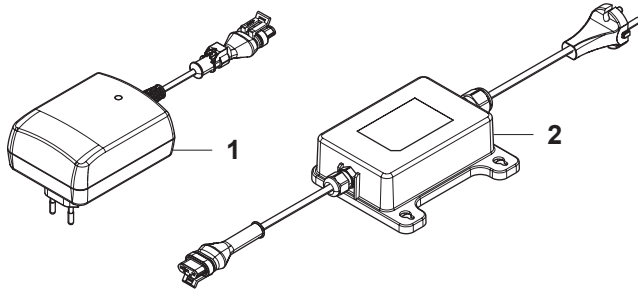

F GARDENA R38Li/40Li/R45Li/R50Li INSTALLATION ACCESSORIES

PAGE F GARDENA R38/40/45/50Li INSTALLATION ACCESSORIES

Position	Article	Quantity	Notes	Kit / Assy
1	584 86 25-01	1	Power Supply Unit, EU	
2	584 86 26-02	1	Power Supply Unit, UK	
2	584 86 26-03	1	Power Supply Unit, CH	
2	584 86 26-04	1	Power Supply Unit, CA	
2	584 86 26-05	1	Power Supply Unit, AU-NZ	
3	579 82 51-01	1	Low Voltage Cable (20 m)	
3	579 82 51-02	1	Low Voltage Cable (10 m)	
3	579 82 51-03	1	Low Voltage Cable (3 m)	
4	966 80 98-01	1	Staples (100 pcs), Gardena Blister Pack	
4	Gardena 4090-20	1	Staples (100 pcs), Gardena Blister Pack	
5	575 23 86-02	1	Anchor Screw (3 pcs) incl. Allen Key	
6	967 10 48-01	1	Loop Wire 50 m, Gardena Blister Pack	
6	Gardena 4058-20	1	Loop Wire 50 m, Gardena Blister Pack	
6	966 80 96-01	1	Loop Wire (150 m), Gardena Blister Pack	
6	Gardena 4088-20	1	Loop Wire (150 m), Gardena Blister Pack	
6	580 66 20-03	1	Loop Wire (200 m)	
6	580 66 20-01	1	Loop Wire (250 m)	
6	580 66 20-04	1	Loop Wire (800 m)	
7	966 80 95-01	1	Blades (9 pcs), Gardena Blister Pack	
7	Gardena 4087-20	1	Blades (9 pcs), Gardena Blister Pack	
7	577 86 46-03	1	Long Life - Safety Blade, Husqvarna Blister Pack, 9 pcs	
7	577 60 65-05	1	Long Life - Safety Blade, 45 pcs	
7	577 60 66-04	1	Long Life - Safety Blade, 300 pcs	
8	535 12 90-01	1	Loop Wire Connector (1pcs)	10
9	501 98 02-01	1	Coupler (1pcs)	10
9	501 98 02-02	1	Coupler KIT (50pcs)	
10	966 80 97-01	1	2 Connectors+6 Couplers, Gardena Blister Pack	
10	Gardena 4089-20	1	2 Connectors+6 Couplers, Gardena Blister Pack	
10	579 04 81-01	1	5 Connectors+5 Couplers	
11	586 27 79-01	1	Sticker, Cable Markers (10 pcs)	
12	502 40 53-01	1	Label, Anti-Theft	
13	578 90 91-05	1	Installation DVD, Gardena	
14	115 84 43-01	1	Operator's Manual, Swedish	
14	115 84 43-06	1	Operator's Manual, Danish	
14	115 84 43-11	1	Operator's Manual, Finnish	
14	115 84 43-21	1	Operator's Manual, Norwegian	
14	115 84 43-26	1	Operator's Manual, English	
14	115 84 43-31	1	Operator's Manual, French	
14	115 84 43-36	1	Operator's Manual, Dutch	
14	115 84 43-41	1	Operator's Manual, Italian	
14	115 84 43-46	1	Operator's Manual, Spanish	
14	115 84 43-51	1	Operator's Manual, German	
14	115 84 43-58	1	Operator's Manual, Hungarian	
14	115 84 43-59	1	Operator's Manual, Portuguese	
14	115 84 43-61	1	Operator's Manual, Polish	
14	115 84 43-68	1	Operator's Manual, Slovakian	
14	115 84 43-84	1	Operator's Manual, Slovenian	
14	115 84 43-90	1	Operator's Manual, Czech	
15	115 84 37-01	1	Quick Guide, Swedish	
15	115 84 37-06	1	Quick Guide, Danish	
15	115 84 37-11	1	Quick Guide, Finnish	
15	115 84 37-21	1	Quick Guide, Norwegian	
15	115 84 37-26	1	Quick Guide, English	
15	115 84 37-31	1	Quick Guide, French	
15	115 84 37-36	1	Quick Guide, Dutch	
15	115 84 37-41	1	Quick Guide, Italian	
15	115 84 37-46	1	Quick Guide, Spanish	
15	115 84 37-51	1	Quick Guide, German	
15	115 84 37-58	1	Quick Guide, Hungarian	
15	115 84 37-59	1	Quick Guide, Portuguese	
15	115 84 37-61	1	Quick Guide, Polish	
15	115 84 37-68	1	Quick Guide, Slovakian	
15	115 84 37-84	1	Quick Guide, Slovenian	
15	115 84 37-90	1	Quick Guide, Czech	
16	967104901	1	Boundary repair kit, 5m boundary wire, 6x connectors, 10x staples	
16	Gardena 4059-20	1	Boundary repair kit, 5m boundary wire, 6x connectors, 10x staples