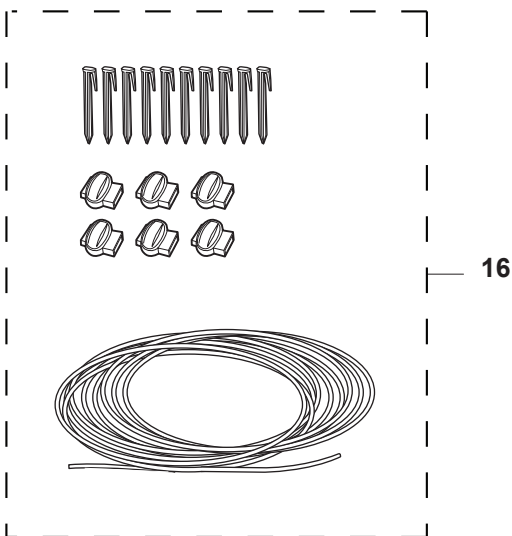

F GARDENA R38Li/40Li/R45Li/R50Li INSTALLATION ACCESSORIES

PAGE F GARDENA R38/40/45/50Li INSTALLATION ACCESSORIES

Position	Article	Quantity	Notes	Kit / Assy
1	584 86 25-01	1	Power Supply Unit, EU	
2	584 86 26-02	1	Power Supply Unit, UK	
2	584 86 26-03	1	Power Supply Unit, CH	
2	584 86 26-04	1	Power Supply Unit, CA	
2	584 86 26-05	1	Power Supply Unit, AU-NZ	
3	579 82 51-01	1	Low Voltage Cable (20 m)	
3	579 82 51-02	1	Low Voltage Cable (10 m)	
3	579 82 51-03	1	Low Voltage Cable (3 m)	
4	966 80 98-01	1	Staples (100 pcs), Gardena Blister Pack	
4	Gardena 4090-20	1	Staples (100 pcs), Gardena Blister Pack	
5	575 23 86-02	1	Anchor Screw (3 pcs) incl. Allen Key	
6	967 10 48-01	1	Loop Wire 50 m, Gardena Blister Pack	
6	Gardena 4058-20	1	Loop Wire 50 m, Gardena Blister Pack	
6	966 80 96-01	1	Loop Wire (150 m), Gardena Blister Pack	
6	Gardena 4088-20	1	Loop Wire (150 m), Gardena Blister Pack	
6	580 66 20-03	1	Loop Wire (200 m)	
6	580 66 20-01	1	Loop Wire (250 m)	
6	580 66 20-04	1	Loop Wire (800 m)	
7	966 80 95-01	1	Blades (9 pcs), Gardena Blister Pack	
7	Gardena 4087-20	1	Blades (9 pcs), Gardena Blister Pack	
7	577 86 46-03	1	Long Life - Safety Blade, Husqvarna Blister Pack, 9 pcs	
7	577 60 65-05	1	Long Life - Safety Blade, 45 pcs	
7	577 60 66-04	1	Long Life - Safety Blade, 300 pcs	
8	535 12 90-01	1	Loop Wire Connector (1pcs)	10
9	501 98 02-01	1	Coupler (1pcs)	10
9	501 98 02-02	1	Coupler KIT (50pcs)	
10	966 80 97-01	1	2 Connectors+6 Couplers, Gardena Blister Pack	
10	Gardena 4089-20	1	2 Connectors+6 Couplers, Gardena Blister Pack	
10	579 04 81-01	1	5 Connectors+5 Couplers	
11	586 27 79-01	1	Sticker, Cable Markers (10 pcs)	
12	502 40 53-01	1	Label, Anti-Theft	
13	578 90 91-05	1	Installation DVD, Gardena	
14	115 84 43-01	1	Operator's Manual, Swedish	
14	115 84 43-06	1	Operator's Manual, Danish	
14	115 84 43-11	1	Operator's Manual, Finnish	
14	115 84 43-21	1	Operator's Manual, Norwegian	
14	115 84 43-26	1	Operator's Manual, English	
14	115 84 43-31	1	Operator's Manual, French	
14	115 84 43-36	1	Operator's Manual, Dutch	
14	115 84 43-41	1	Operator's Manual, Italian	
14	115 84 43-46	1	Operator's Manual, Spanish	
14	115 84 43-51	1	Operator's Manual, German	
14	115 84 43-58	1	Operator's Manual, Hungarian	
14	115 84 43-59	1	Operator's Manual, Portuguese	
14	115 84 43-61	1	Operator's Manual, Polish	
14	115 84 43-68	1	Operator's Manual, Slovakian	
14	115 84 43-84	1	Operator's Manual, Slovenian	
14	115 84 43-90	1	Operator's Manual, Czech	
15	115 84 37-01	1	Quick Guide, Swedish	
15	115 84 37-06	1	Quick Guide, Danish	
15	115 84 37-11	1	Quick Guide, Finnish	
15	115 84 37-21	1	Quick Guide, Norwegian	
15	115 84 37-26	1	Quick Guide, English	
15	115 84 37-31	1	Quick Guide, French	
15	115 84 37-36	1	Quick Guide, Dutch	
15	115 84 37-41	1	Quick Guide, Italian	
15	115 84 37-46	1	Quick Guide, Spanish	
15	115 84 37-51	1	Quick Guide, German	
15	115 84 37-58	1	Quick Guide, Hungarian	
15	115 84 37-59	1	Quick Guide, Portuguese	
15	115 84 37-61	1	Quick Guide, Polish	
15	115 84 37-68	1	Quick Guide, Slovakian	
15	115 84 37-84	1	Quick Guide, Slovenian	
15	115 84 37-90	1	Quick Guide, Czech	
16	967104901	1	Boundary repair kit, 5m boundary wire, 6x connectors, 10x staples	
16	Gardena 4059-20	1	Boundary repair kit, 5m boundary wire, 6x connectors, 10x staples