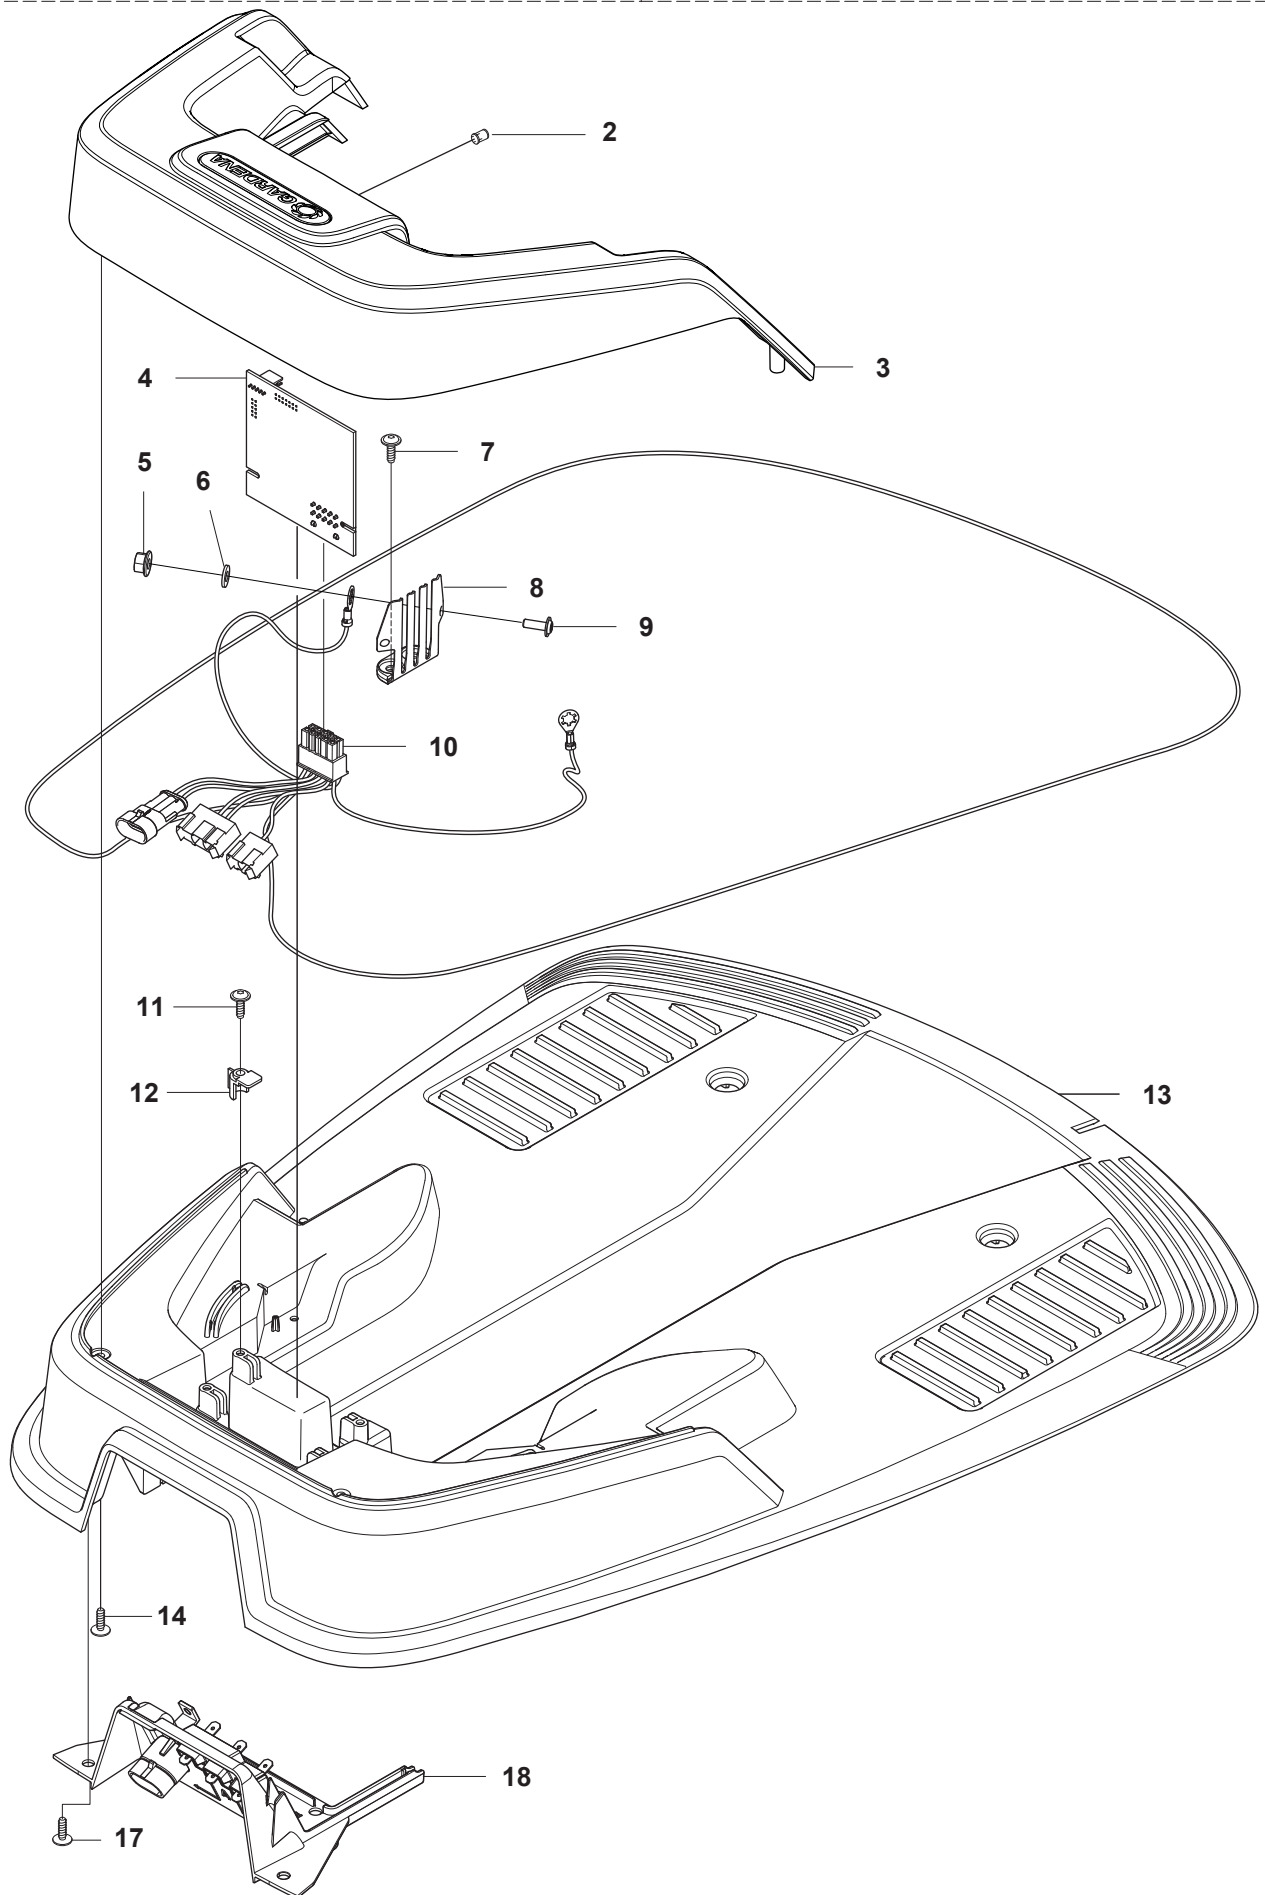

E GARDENA R38Li/40Li/R45Li/R50Li
CHARGING STATION

1

PAGE E GARDENA R38/40/45/50Li CHARGING STATION

Position	Article	Quantity	Notes	Kit / Assy
1	577 97 23-15	1	Charging Station, Gardena	
2	535 12 87-02	1	Diode Lens	1
3	584 61 83-02	1	Charging Station Cover, Gardena	1
4	582 87 62-01	1	Circuit Board, Charging Station	1
5	588 22 21-01	2	Nut Flange	1
6	535 08 74-01	2	Washer	1
7	575 54 33-14	2	Screw, Grey (14 mm)	1
8	587 12 51-01	2	Contacts, Charging Station	1
9	588 22 22-01	2	Screw	1
10	582 38 10-01	1	Loom, Charging Station	1
11	575 54 33-14	2	Screw, Grey (14 mm)	1
12	535 12 79-01	2	Bracket	1
13	581 55 19-03	1	Charging Station Base Plate	1
14	575 54 33-14	4	Screw, Grey (14 mm)	
17	575 54 33-14	4	Screw, Grey (14 mm)	1
18	582 35 64-01	1	Guide Cover, Charging Station	1