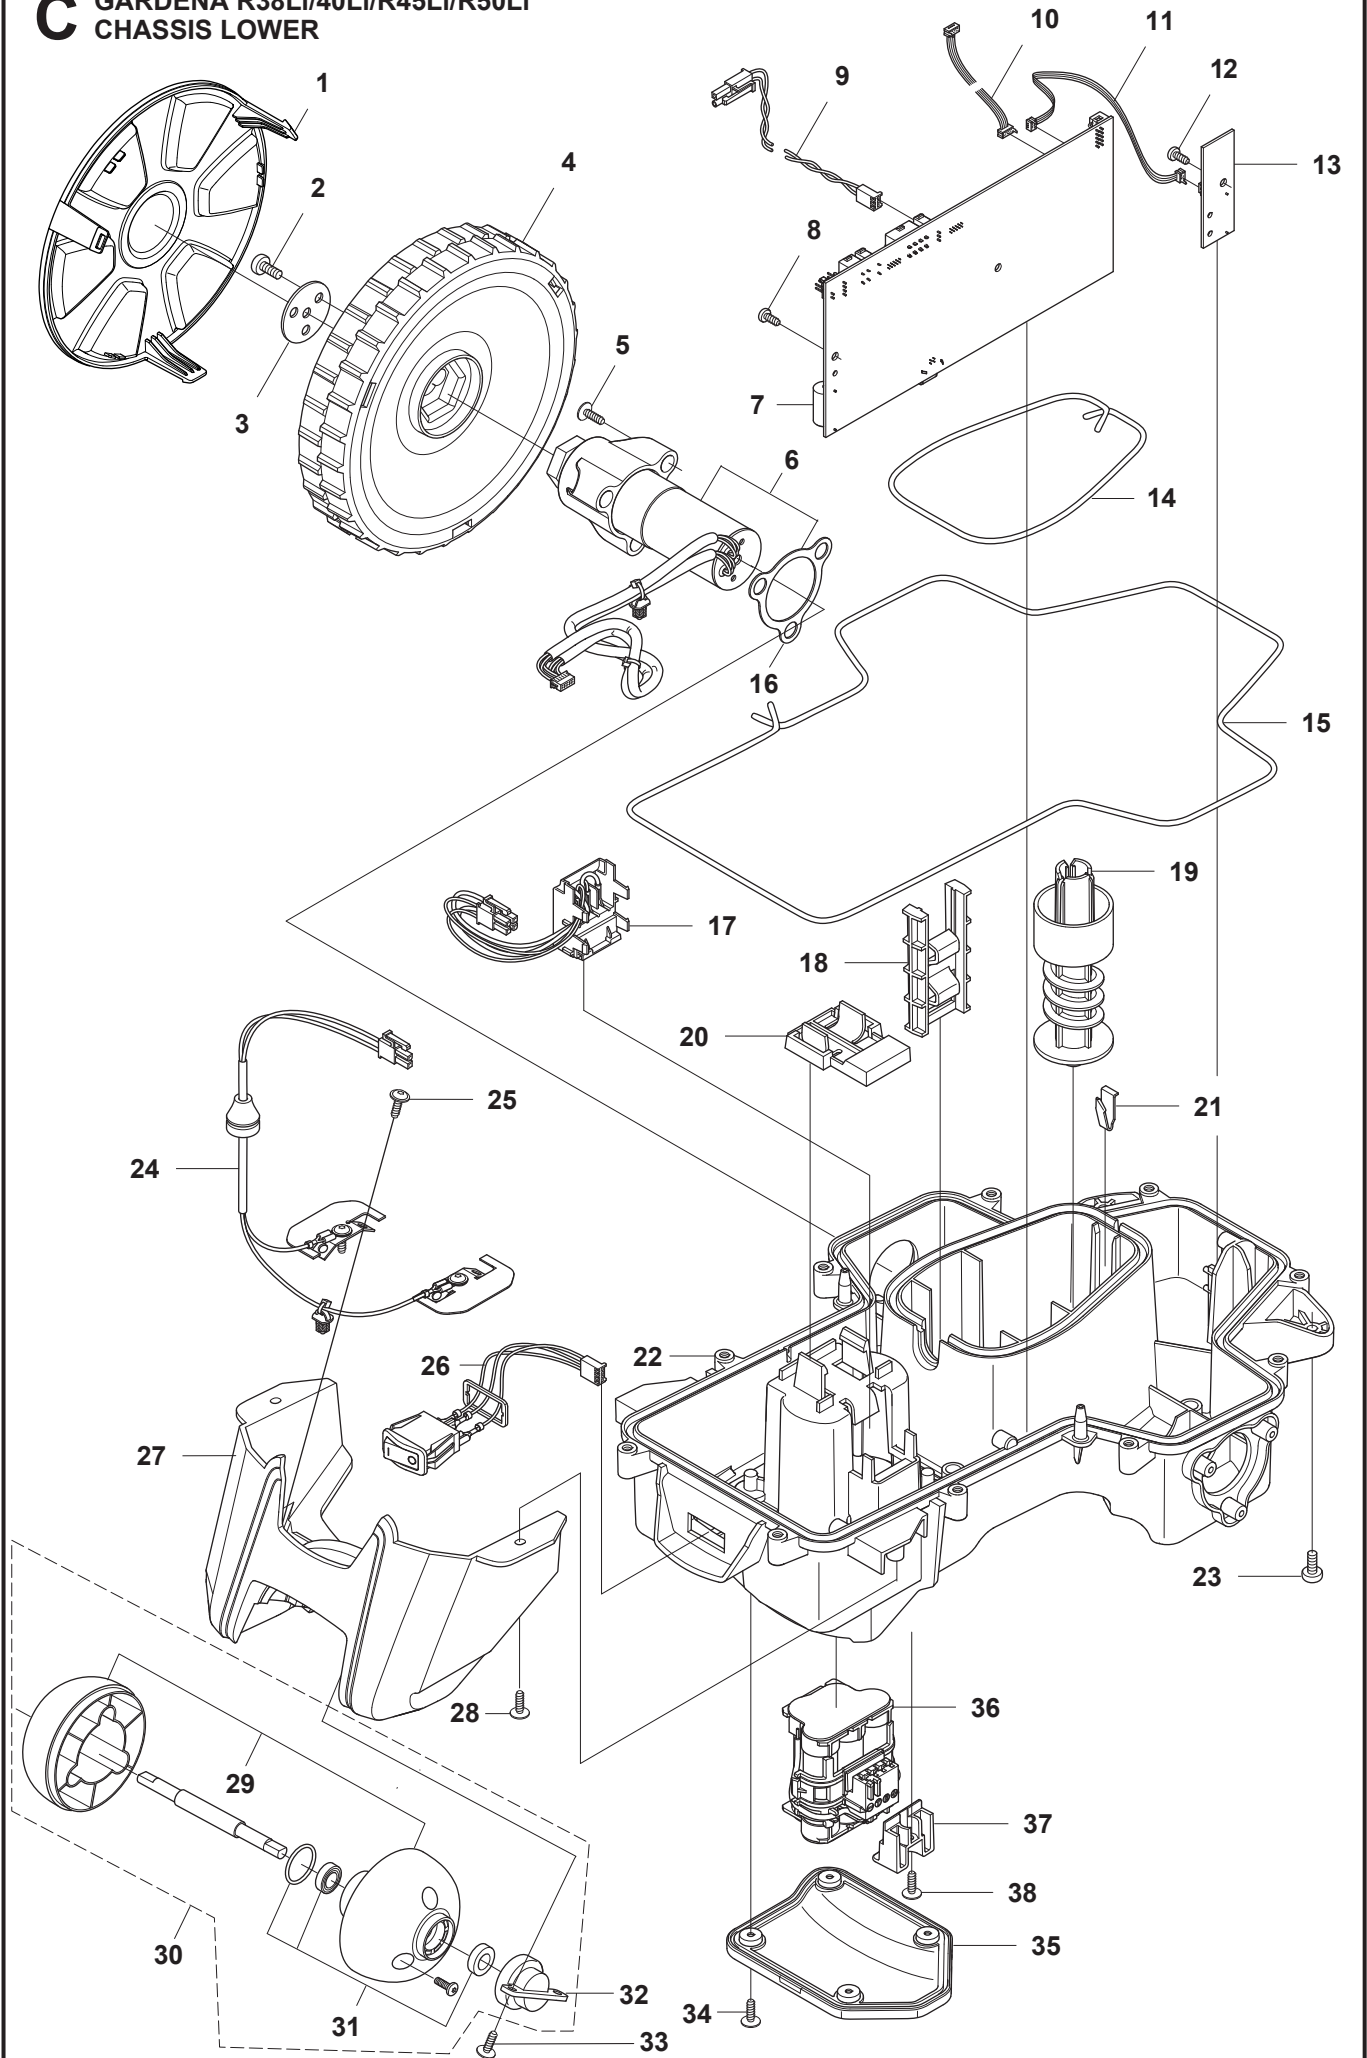

C GARDENA R38Li/40Li/R45Li/R50Li
CHASSIS LOWER

PAGE C GARDENA R38/40/45/50Li CHASSIS LOWER				
Position	Article	Quantity	Notes	Kit / Assy
1	577 70 79-01	2	Hub Cap, Drive Wheel	
2	576 21 39-02	6	Screw	
3	577 09 32-01	2	Washer, Drive Wheel	
4	574 46 51-04	2	Wheel, Drive Wheel	
5	575 54 33-14	6	Screw, Grey (14 mm)	
6	577 83 99-04	2	Wheel Motor KIT incl. Sealing	
7	588 62 88-03	1	Main Circuit Board (MCB)	
8	535 13 03-10	2	Screw (10 mm)	
9	576 22 02-01	1	Loom, Buzzer Extension	
10	588 83 27-01	1	Loom, Display	
11	588 90 12-01	1	Loom, Loop and Lift Sensor	
12	535 13 03-10	1	Screw (10 mm)	
13	588 57 21-01	1	PCB Sensor Board	
14	574 87 47-04	1	Sealing Strip (1 pcs, Ø4 mm)	
15	574 87 47-03	1	Sealing Strip, Chassis (1 pcs, Ø4 mm)	
16	574 37 37-01	2	Sealing/Gasket, Motor Flange	6
17	574 47 98-01	1	Loom, Li-Ion Battery	
18	574 50 19-01	2	Guide Rail, Motor Bowl	
19	574 48 46-01	1	Height Adjustment Screw	
20	575 40 82-01	1	Lock, Battery Plug	
21	577 10 32-01	1	Locking Spring	
22	577 84 62-03	1	Chassis Lower KIT, incl. Sealing	
23	576 21 39-01	2	Screw	
24	588 95 09-01	1	Loom, Charge Plate	
25	575 52 95-02	2	Screw, Grey (14 mm)	
26	579 70 87-01	1	Swith ON/OFF With Seal	
27	574 46 72-02	1	Housing, Rear Wheel	
28	575 54 33-14	3	Screw, Grey (14 mm)	
29	583 85 39-02	1	Rear Wheel KIT	30
30	578 27 51-03	1	Rear Wheel KIT Complete	
31	578 27 52-01	1	Bearing (X2), Sealing (X2), O-Ring (X1)	30
32	577 71 50-01	2	Bearing Housing, Rear Wheel	30
33	575 54 33-14	4	Screw, Grey (14 mm)	
34	574 45 01-01	4	Screw	
35	574 46 73-01	1	Cover, Battery	
36	586 57 62-01	1	Battery, Lithium 18 v	
37	582 38 61-01	1	Bracket	
38	575 54 33-14	1	Screw, Grey (14 mm)