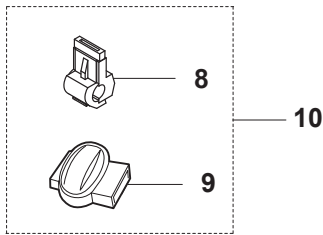

F GARDENA R38Li/40Li/R45Li/R50Li INSTALLATION ACCESSORIES

PAGE F GARDENA R38/40/45/50Li INSTALLATION ACCESSORIES

Position	Article	Quantity	Notes	Kit / Assy
1	584 86 25-01	1	Power Supply Unit, EU	
2	584 86 26-02	1	Power Supply Unit, UK	
2	584 86 26-03	1	Power Supply Unit, CH	
2	584 86 26-04	1	Power Supply Unit, CA	
2	584 86 26-05	1	Power Supply Unit, AU-NZ	
3	579 82 51-01	1	Low Voltage Cable (20 m)	
3	579 82 51-02	1	Low Voltage Cable (10 m)	
3	579 82 51-03	1	Low Voltage Cable (3 m)	
4	966 80 98-01	1	Staples (100 pcs), Gardena Blister Pack	
4	Gardena 4090-20	1	Staples (100 pcs), Gardena Blister Pack	
5	575 23 86-02	1	Anchor Screw (3 pcs) incl. Allen Key	
6	967 10 48-01	1	Loop Wire 50 m, Gardena Blister Pack	
6	Gardena 4058-20	1	Loop Wire 50 m, Gardena Blister Pack	
6	966 80 96-01	1	Loop Wire (150 m), Gardena Blister Pack	
6	Gardena 4088-20	1	Loop Wire (150 m), Gardena Blister Pack	
6	580 66 20-03	1	Loop Wire (200 m)	
6	580 66 20-01	1	Loop Wire (250 m)	
6	580 66 20-04	1	Loop Wire (800 m)	
7	966 80 95-01	1	Blades (9 pcs), Gardena Blister Pack	
7	Gardena 4087-20	1	Blades (9 pcs), Gardena Blister Pack	
7	577 86 46-03	1	Long Life - Safety Blade, Husqvarna Blister Pack, 9 pcs	
7	577 60 65-05	1	Long Life - Safety Blade, 45 pcs	
7	577 60 66-04	1	Long Life - Safety Blade, 300 pcs	
8	535 12 90-01	1	Loop Wire Connector (1pcs)	10
9	501 98 02-01	1	Coupler (1pcs)	10
9	501 98 02-02	1	Coupler KIT (50pcs)	
10	966 80 97-01	1	2 Connectors+6 Couplers, Gardena Blister Pack	
10	Gardena 4089-20	1	2 Connectors+6 Couplers, Gardena Blister Pack	
10	579 04 81-01	1	5 Connectors+5 Couplers	
11	586 27 79-01	1	Sticker, Cable Markers (10 pcs)	
12	502 40 53-01	1	Label, Anti-Theft	
13	578 90 91-05	1	Installation DVD, Gardena	
14	115 84 43-01	1	Operator's Manual, Swedish	
14	115 84 43-06	1	Operator's Manual, Danish	
14	115 84 43-11	1	Operator's Manual, Finnish	
14	115 84 43-21	1	Operator's Manual, Norwegian	
14	115 84 43-26	1	Operator's Manual, English	
14	115 84 43-31	1	Operator's Manual, French	
14	115 84 43-36	1	Operator's Manual, Dutch	
14	115 84 43-41	1	Operator's Manual, Italian	
14	115 84 43-46	1	Operator's Manual, Spanish	
14	115 84 43-51	1	Operator's Manual, German	
14	115 84 43-58	1	Operator's Manual, Hungarian	
14	115 84 43-59	1	Operator's Manual, Portuguese	
14	115 84 43-61	1	Operator's Manual, Polish	
14	115 84 43-68	1	Operator's Manual, Slovakian	
14	115 84 43-84	1	Operator's Manual, Slovenian	
14	115 84 43-90	1	Operator's Manual, Czech	
15	115 84 37-01	1	Quick Guide, Swedish	
15	115 84 37-06	1	Quick Guide, Danish	
15	115 84 37-11	1	Quick Guide, Finnish	
15	115 84 37-21	1	Quick Guide, Norwegian	
15	115 84 37-26	1	Quick Guide, English	
15	115 84 37-31	1	Quick Guide, French	
15	115 84 37-36	1	Quick Guide, Dutch	
15	115 84 37-41	1	Quick Guide, Italian	
15	115 84 37-46	1	Quick Guide, Spanish	
15	115 84 37-51	1	Quick Guide, German	
15	115 84 37-58	1	Quick Guide, Hungarian	
15	115 84 37-59	1	Quick Guide, Portuguese	
15	115 84 37-61	1	Quick Guide, Polish	
15	115 84 37-68	1	Quick Guide, Slovakian	
15	115 84 37-84	1	Quick Guide, Slovenian	
15	115 84 37-90	1	Quick Guide, Czech	
16	967104901	1	Boundary repair kit, 5m boundary wire, 6x connectors, 10x staples	
16	Gardena 4059-20	1	Boundary repair kit, 5m boundary wire, 6x connectors, 10x staples