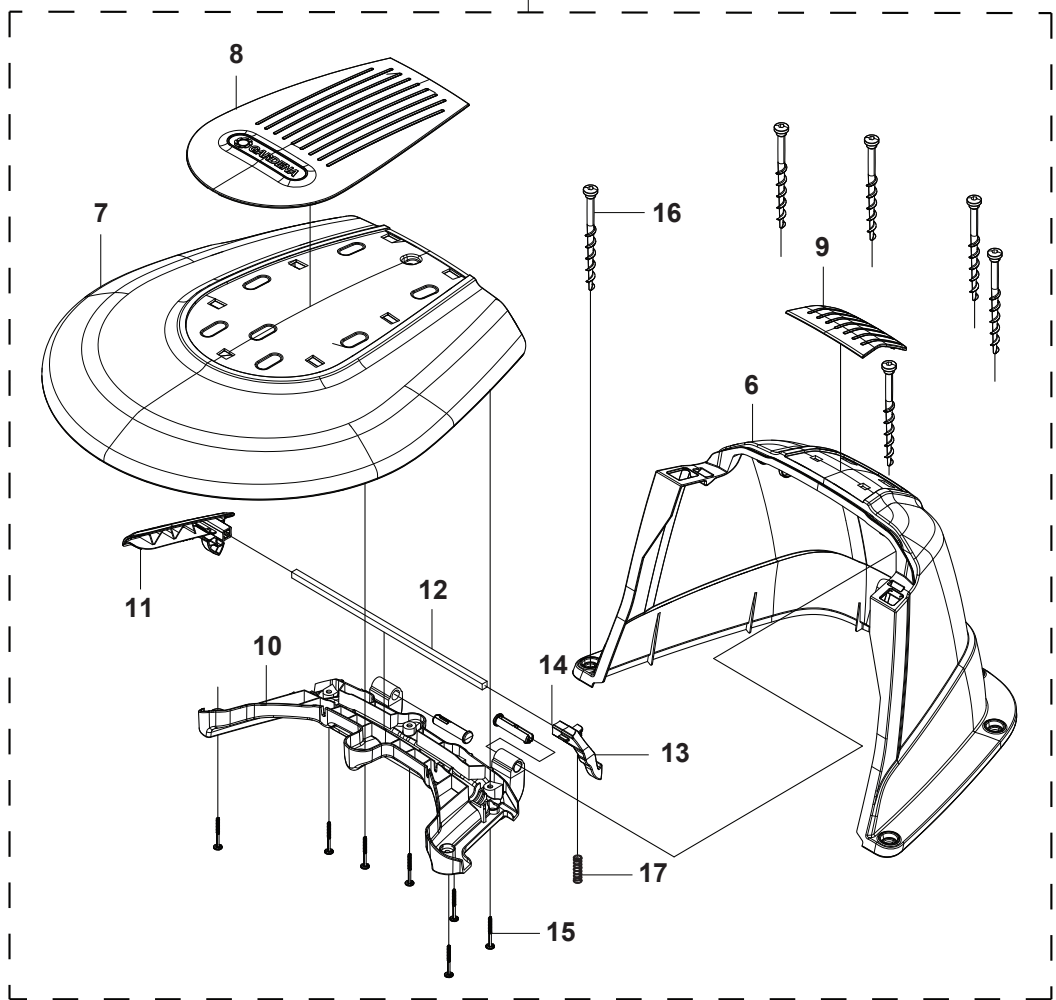

G GARDENA R38Li/40Li/R45Li/R50Li ACCESSORIES

18