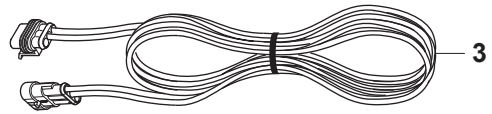

F GARDENA R38Li/40Li/R45Li/R50Li INSTALLATION ACCESSORIES

PAGE F GARDENA R38/40/45/50Li INSTALLATION ACCESSORIES

Position	Article	Quantity	Notes	Kit / Assy
1	584 86 25-01	1	Power Supply Unit, EU	
2	584 86 26-02	1	Power Supply Unit, UK	
2	584 86 26-03	1	Power Supply Unit, CH	
2	584 86 26-04	1	Power Supply Unit, CA	
2	584 86 26-05	1	Power Supply Unit, AU-NZ	
3	579 82 51-01	1	Low Voltage Cable (20 m)	
3	579 82 51-02	1	Low Voltage Cable (10 m)	
3	579 82 51-03	1	Low Voltage Cable (3 m)	
4	966 80 98-01	1	Staples (100 pcs), Gardena Blister Pack	
4	Gardena 4090-20	1	Staples (100 pcs), Gardena Blister Pack	
5	575 23 86-02	1	Anchor Screw (3 pcs) incl. Allen Key	
6	967 10 48-01	1	Loop Wire 50 m, Gardena Blister Pack	
6	Gardena 4058-20	1	Loop Wire 50 m, Gardena Blister Pack	
6	966 80 96-01	1	Loop Wire (150 m), Gardena Blister Pack	
6	Gardena 4088-20	1	Loop Wire (150 m), Gardena Blister Pack	
6	580 66 20-03	1	Loop Wire (200 m)	
6	580 66 20-01	1	Loop Wire (250 m)	
6	580 66 20-04	1	Loop Wire (800 m)	
7	966 80 95-01	1	Blades (9 pcs), Gardena Blister Pack	
7	Gardena 4087-20	1	Blades (9 pcs), Gardena Blister Pack	
7	577 86 46-03	1	Long Life - Safety Blade, Husqvarna Blister Pack, 9 pcs	
7	577 60 65-05	1	Long Life - Safety Blade, 45 pcs	
7	577 60 66-04	1	Long Life - Safety Blade, 300 pcs	
8	535 12 90-01	1	Loop Wire Connector (1pcs)	10
9	501 98 02-01	1	Coupler (1pcs)	10
9	501 98 02-02	1	Coupler KIT (50pcs)	
10	966 80 97-01	1	2 Connectors+6 Couplers, Gardena Blister Pack	
10	Gardena 4089-20	1	2 Connectors+6 Couplers, Gardena Blister Pack	
10	579 04 81-01	1	5 Connectors+5 Couplers	
11	586 27 79-01	1	Sticker, Cable Markers (10 pcs)	
12	502 40 53-01	1	Label, Anti-Theft	
13	578 90 91-05	1	Installation DVD, Gardena	
14	115 84 43-01	1	Operator's Manual, Swedish	
14	115 84 43-06	1	Operator's Manual, Danish	
14	115 84 43-11	1	Operator's Manual, Finnish	
14	115 84 43-21	1	Operator's Manual, Norwegian	
14	115 84 43-26	1	Operator's Manual, English	
14	115 84 43-31	1	Operator's Manual, French	
14	115 84 43-36	1	Operator's Manual, Dutch	
14	115 84 43-41	1	Operator's Manual, Italian	
14	115 84 43-46	1	Operator's Manual, Spanish	
14	115 84 43-51	1	Operator's Manual, German	
14	115 84 43-58	1	Operator's Manual, Hungarian	
14	115 84 43-59	1	Operator's Manual, Portuguese	
14	115 84 43-61	1	Operator's Manual, Polish	
14	115 84 43-68	1	Operator's Manual, Slovakian	
14	115 84 43-84	1	Operator's Manual, Slovenian	
14	115 84 43-90	1	Operator's Manual, Czech	
15	115 84 37-01	1	Quick Guide, Swedish	
15	115 84 37-06	1	Quick Guide, Danish	
15	115 84 37-11	1	Quick Guide, Finnish	
15	115 84 37-21	1	Quick Guide, Norwegian	
15	115 84 37-26	1	Quick Guide, English	
15	115 84 37-31	1	Quick Guide, French	
15	115 84 37-36	1	Quick Guide, Dutch	
15	115 84 37-41	1	Quick Guide, Italian	
15	115 84 37-46	1	Quick Guide, Spanish	
15	115 84 37-51	1	Quick Guide, German	
15	115 84 37-58	1	Quick Guide, Hungarian	
15	115 84 37-59	1	Quick Guide, Portuguese	
15	115 84 37-61	1	Quick Guide, Polish	
15	115 84 37-68	1	Quick Guide, Slovakian	
15	115 84 37-84	1	Quick Guide, Slovenian	
15	115 84 37-90	1	Quick Guide, Czech	
16	967104901	1	Boundary repair kit, 5m boundary wire, 6x connectors, 10x staples	
16	Gardena 4059-20	1	Boundary repair kit, 5m boundary wire, 6x connectors, 10x staples