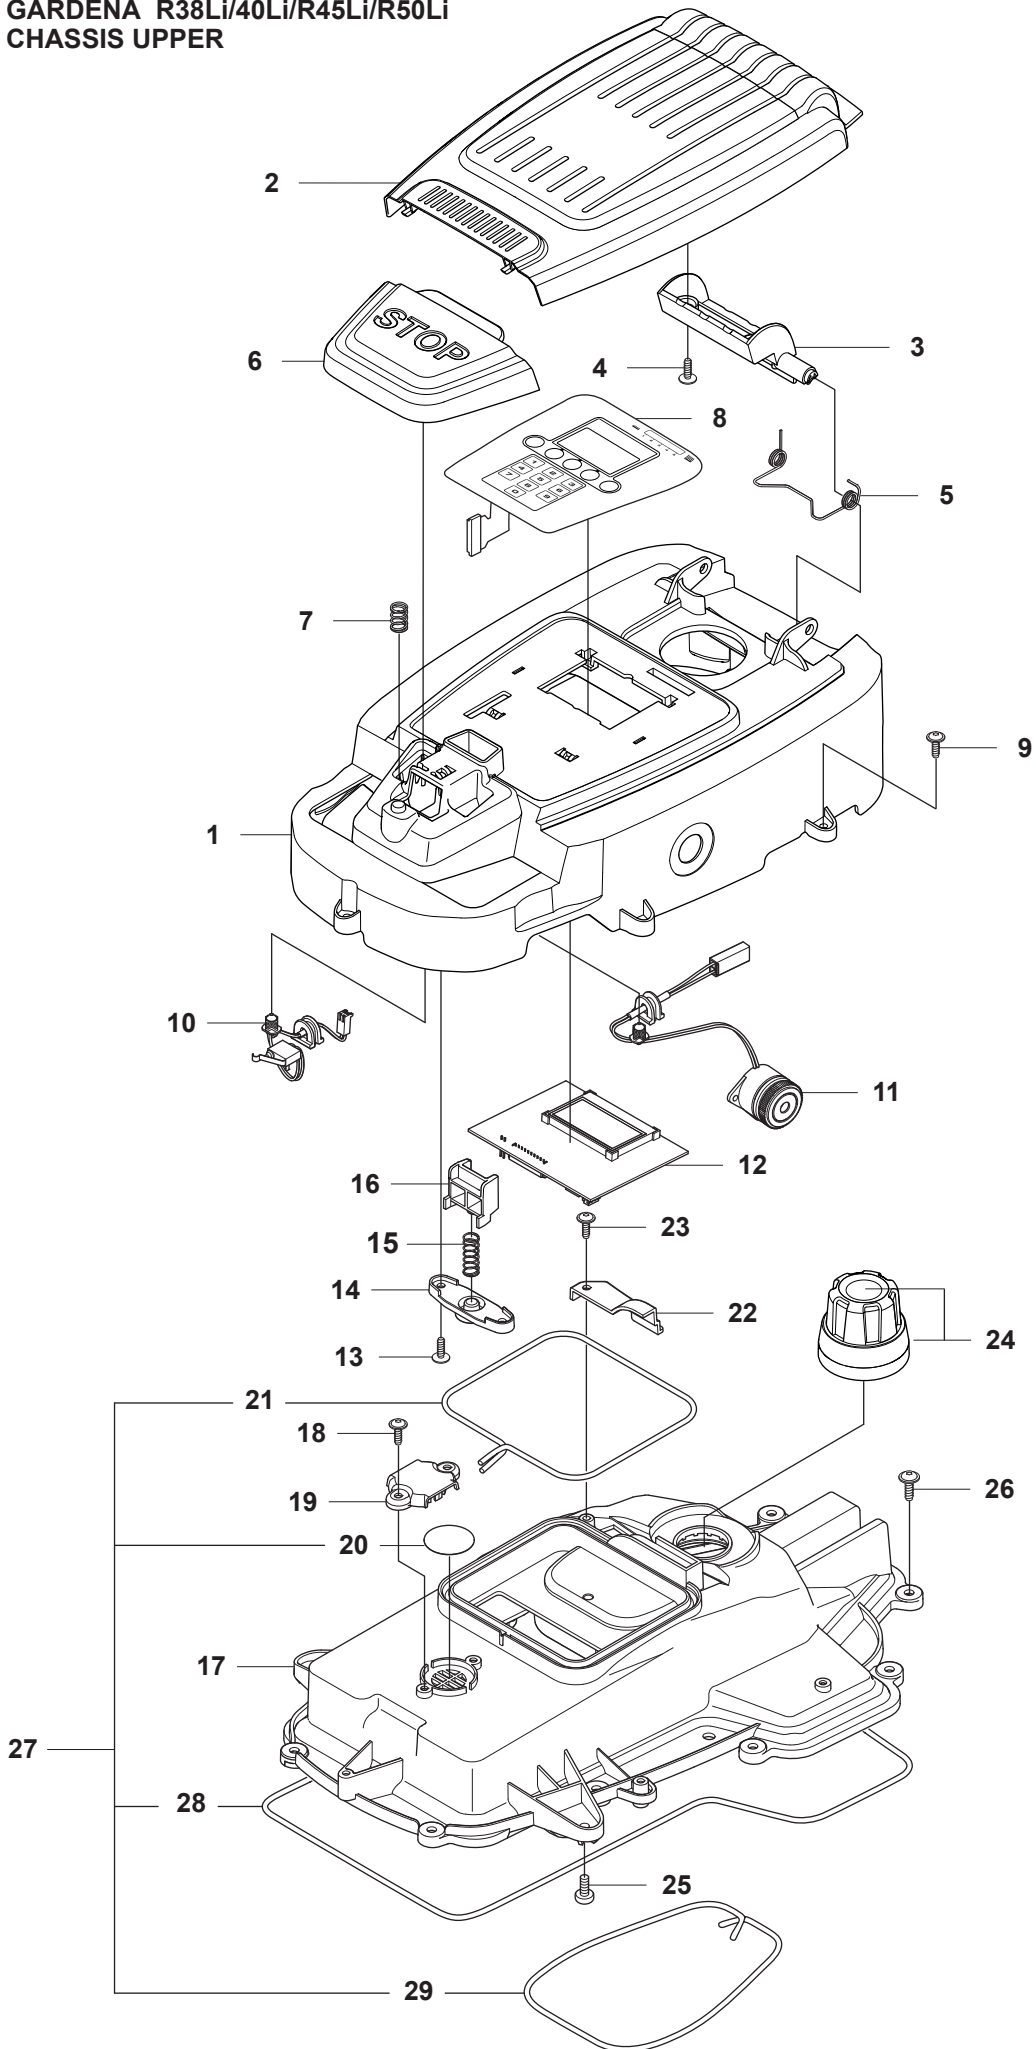

B GARDENA R38Li/40Li/R45Li/R50Li
CHASSIS UPPER

PAGE B GARDENA R38/40/45/50Li CHASSIS UPPER

Position	Article	Quantity	Notes	Kit / Assy
1	579 39 19-03	1	Display Cover KIT incl. Sealing & Keyboard	
2	577 70 72-03	1	Cover, Height Adjustment	
3	577 70 78 01	1	Hinge, Height Adjustment Lid	
4	575 54 33-14	2	Screw, Grey (14 mm)	
5	578 44 52-01	1	Spring, Height Adjustment Lid	
6	577 70 66 01	1	Stop Button	
7	574 48 70-01	1	Spring, Stop Button	
8	586 94 56-01	1	Keyboard	1
9	575 54 33-14	5	Screw, Grey (14 mm)	
10	574 48 03-01	1	Micro Switch, Stop Button	
11	574 47 59-01	1	Buzzer, Display Cover	
12	588 44 19-01	1	Display/MMI, Circuit Board	
13	575 54 33-14	2	Screw, Grey (14 mm)	
14	575 41 58-01	1	Spring Holder, Stop Button	
15	576 24 22-01	1	Spring Lock, Stop Button	
16	575 40 90-01	1	Lock, Stop Button	
17	579 39 20-02	1	Chassis Upper KIT incl. Sealing & Air Filter	
18	575 54 33-14	2	Screw, Grey (14 mm)	
19	576 69 70-01	1	Cover, Air Filter	
20	577 75 37-01	1	Air Filter KIT (10 pcs)	
21	574 87 47-04	1	Sealing Strip (1 pcs, Ø4 mm)	
22	576 05 39-01	1	Cover, Height Indicator	
23	575 54 33-14	1	Screw, Grey (14 mm)	
24	579 39 22-01	1	Knob, Height Adjustment KIT incl. Knob & Sticker	
25	576 21 39-01	2	Screw	
26	574 45 01-01	10	Screw	
27	588 40 70-01	1	Seal KIT incl. Sealing Strip Chassis (1 pcs), Sealing Strip Short (2 pcs), Air Filter (1 pcs)	
28	574 87 47-03	1	Sealing Strip, Chassis (1 pcs, Ø4 mm)	
29	574 87 47-04	1	Sealing Strip (1 pcs, Ø4 mm)