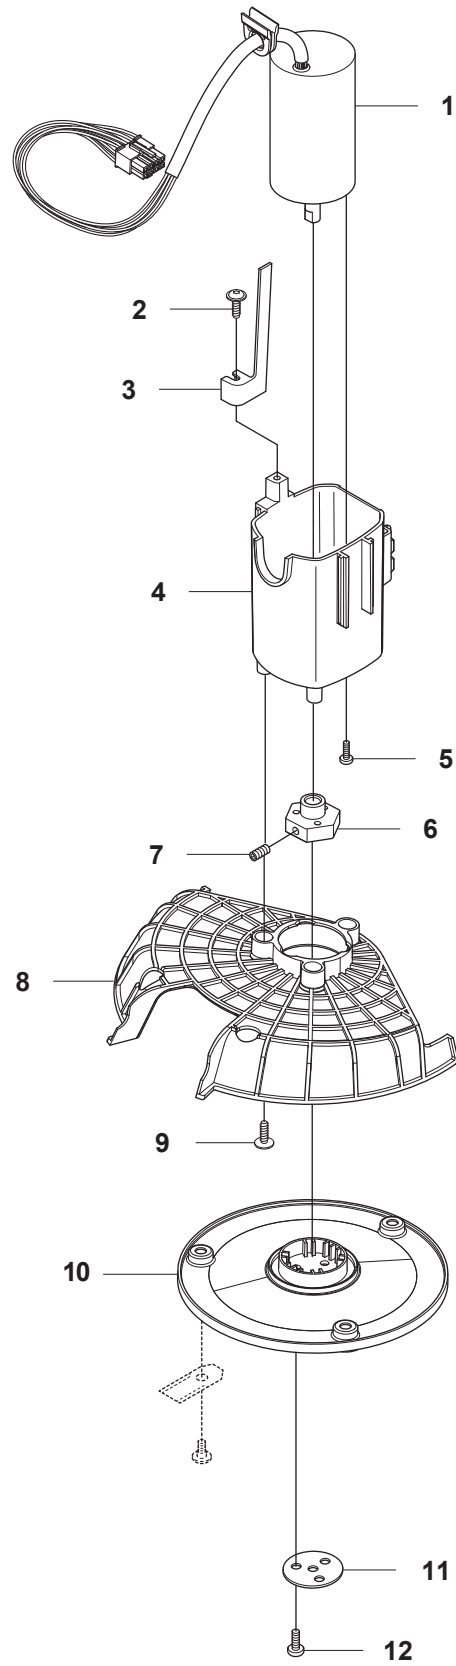

D GARDENA R38Li/40Li/R45Li/R50Li
BLADE MOTOR & CUTTING EQUIPMENT

PAGE D GARDENA R38/40/45/50Li BLADE MOTOR & CUTTING EQUIPMENT

Position	Article	Quantity	Notes	Kit / Assy
1	584 98 93-02	1	Cutting Motor	
2	575 54 33-10	1	Screw, Grey (10 mm)	
3	574 50 35-01	1	Height Indicator	
4	581 02 03-01	1	Motor Housing	
5	576 21 38-01	3	Screw M4x12	
6	574 37 35-01	1	Hub, Cutting Motor	
7	576 21 35-01	1	Stop Screw	
8	579 75 83-01	1	Guard, Cutting Disc	
9	575 54 33-14	3	Screw, Grey (14 mm)	
10	574 48 71-01	1	Cutting Disc	
11	577 09 32-01	1	Washer	
12	576 21 38-01	3	Screw