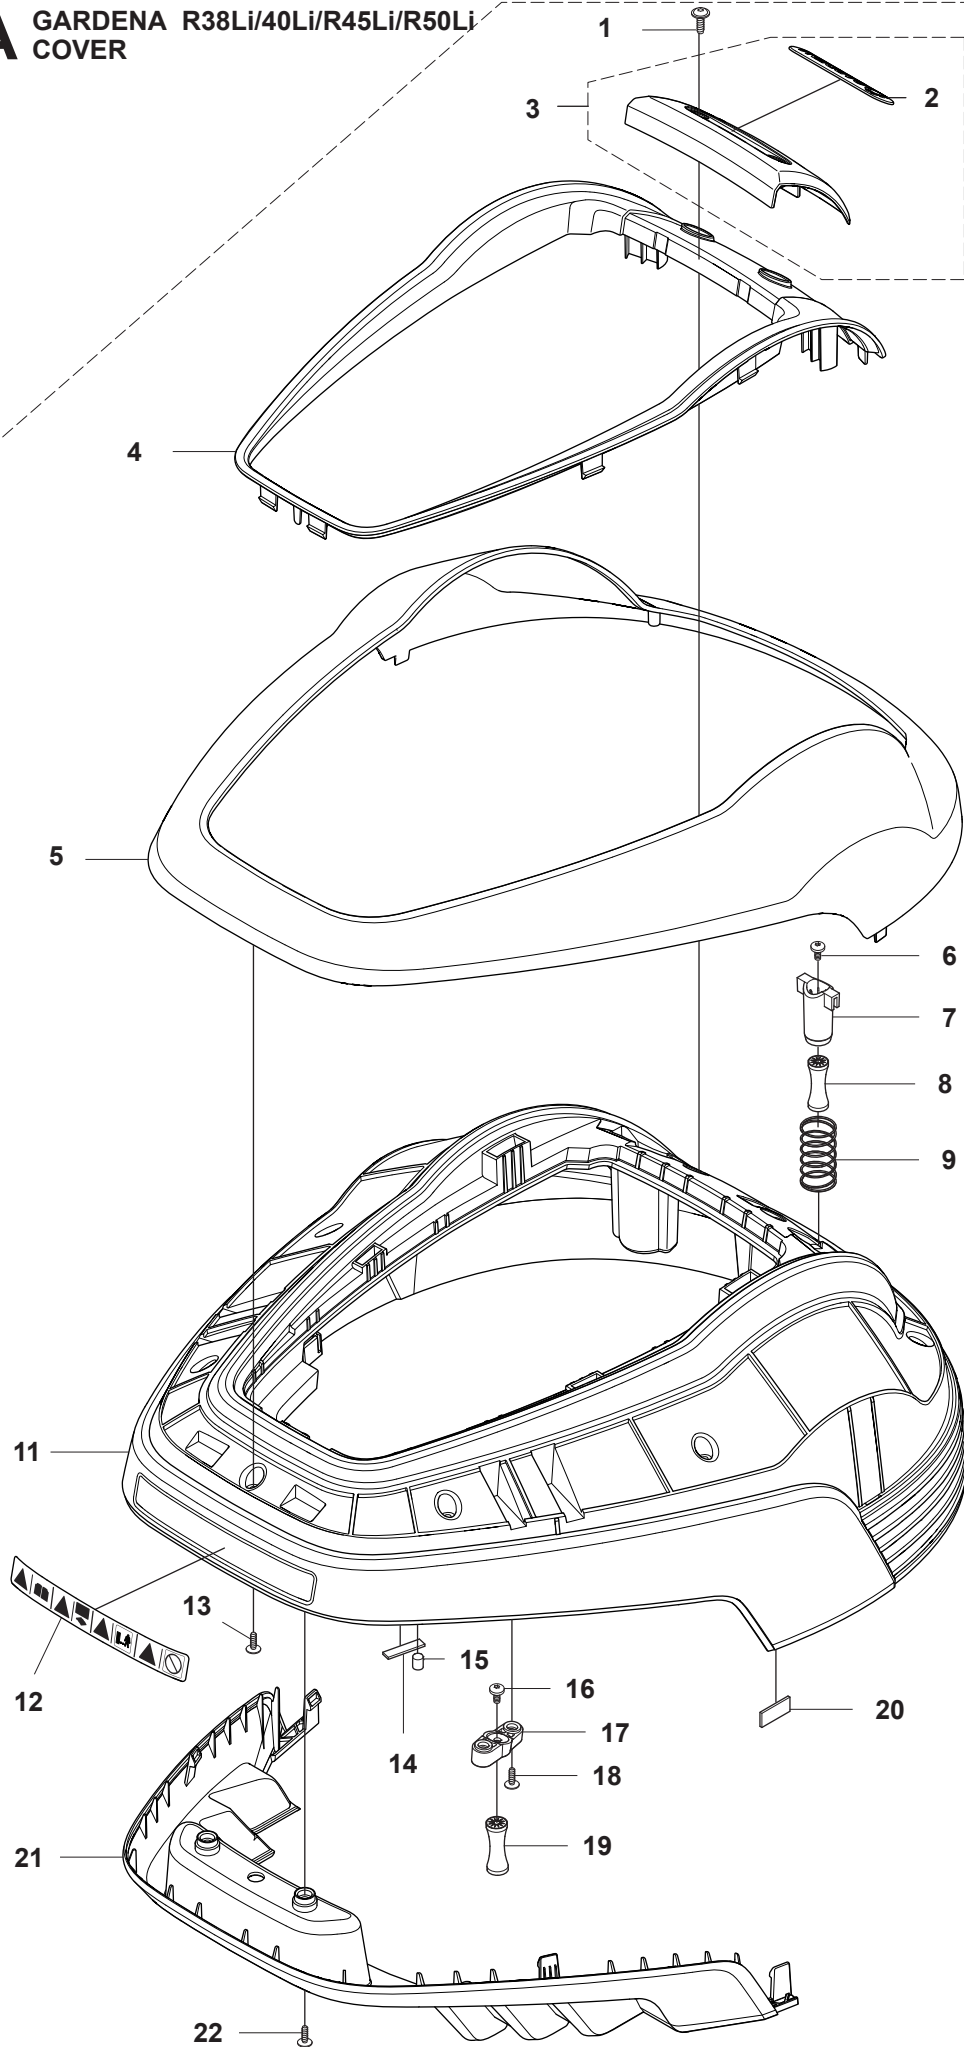

GARDENA® Robotic Lawn Mower

R38Li/R40Li/R45Li/R50Li

2017

Spare parts

Ersatzteile

Pièces détachées

Reserve onderdelen

Repuestos

Reservdelar

A GARDENA R38Li/40Li/R45Li/R50Li
COVER

10

10

10

10

23

PAGE A GARDENA R38/40/45/50Li COVER				
Position	Article	Quantity	Notes	Kit / Assy
1	575 54 33-14	2	Screw, Grey (14 mm)	
2	510 31 03-01	1	Decal, Gardena Logotype	3
3	579 39 21-05	1	Logo, Plate KIT incl. Logo	
4	577 70 76-04	1	Frame	
5	577 70 73-04	1	Cover	
6	576 21 39-01	2	Screw	
7	574 46 90-02	2	Bracket, Lift Sensor	
8	574 46 91-02	2	Rubber Damper	
9	574 48 51-02	2	Spring, Lift Sensor	
10	587 04 35-03	1	Decal, R38Li	
10	580 92 80-01	1	Decal, R40Li	
10	581 96 66-01	1	Decal, R45Li	
10	587 04 35-01	1	Decal, R50Li	
11	579 39 17-02	1	Main Body	
12	586 35 97-01	1	Warning Label	11
13	575 54 33-14	7	Screw, Grey (14 mm)	
14	576 03 01-01	1	Plate, Collision Sensor	11
15	576 18 33-01	1	Magnet, Collision Sensor	11
16	576 21 39-01	2	Screw	
17	575 41 60-02	2	Support Clamp	
18	575 54 33-14	4	Screw, Grey (14 mm)	
19	574 46 91-02	2	Rubber Damper	
20	576 18 32-01	1	Magnet, Lift Sensor	11
21	577 70 65-02	1	Bumper, Rear	
22	575 54 33-14	2	Screw, Grey (14 mm)	
23	577 95 53-11	1	Cover KIT, Complete excl. Model Decal	

D GARDENA R38Li/40Li/R45Li/R50Li
BLADE MOTOR & CUTTING EQUIPMENT

PAGE D GARDENA R38/40/45/50Li BLADE MOTOR & CUTTING EQUIPMENT

Position	Article	Quantity	Notes	Kit / Assy
1	584 98 93-02	1	Cutting Motor	
2	575 54 33-10	1	Screw, Grey (10 mm)	
3	574 50 35-01	1	Height Indicator	
4	581 02 03-01	1	Motor Housing	
5	576 21 38-01	3	Screw M4x12	
6	574 37 35-01	1	Hub, Cutting Motor	
7	576 21 35-01	1	Stop Screw	
8	579 75 83-01	1	Guard, Cutting Disc	
9	575 54 33-14	3	Screw, Grey (14 mm)	
10	574 48 71-01	1	Cutting Disc	
11	577 09 32-01	1	Washer	
12	576 21 38-01	3	Screw	