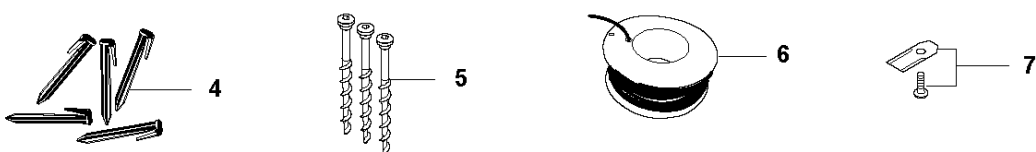

F GARDENA R38Li/40Li/R45Li/R50Li
INSTALLATION ACCESSORIES

INSTALLATION ACCESSORIES

R45Li, 2017-01

Ref	Part No	Description	Remark	QTY KIT
1	584 86 25-01	TRANSFORMER	Power Supply Unit, EU	1
2	584 86 26-02	POWER UNIT	Power Supply Unit, UK	1
2	584 86 26-03	TRANSFORMER	Power Supply Unit, CH	1
2	584 86 26-04	POWER UNIT	Power Supply Unit, CA	1
2	584 86 26-05	POWER UNIT	Power Supply Unit, AU-NZ	1
3	579 82 51-01	CABLE ASSY	Low Voltage Cable (20 m)	1
3	579 82 51-02	CABLE ASSY	Low Voltage Cable (10 m)	1
3	579 82 51-03	CABLE ASSY	Low Voltage Cable (3 m)	1
4	966 80 98-01	STAPLE	Staples (100 pcs), Gardena Blister Pack	1
4	Gardena409020	TBD	Staples (100 pcs), Gardena Blister Pack	1
5	575 23 86-02	SCREW KIT	Anchor Screw (3 pcs) incl. Allen Key	1
6	967 10 48-01	WIRE	Loop Wire 50 m, Gardena Blister Pack	1
6	Gardena405820	TBD	Loop Wire 50 m, Gardena Blister Pack	1
6	966 80 96-01	WIRE	Loop Wire (150 m), Gardena Blister Pack	1
6	Gardena408820	TBD	Loop Wire (150 m), Gardena Blister Pack	1
6	580 66 20-03	WIRE	Loop Wire (200 m)	1
6	580 66 20-01	WIRE	Loop Wire (250 m)	1
6	580 66 20-04	WIRE	Loop Wire (800 m)	1
7	966 80 95-01	BLADE	Blades (9 pcs), Gardena Blister Pack	1
7	Gardena408720	TBD	Blades (9 pcs), Gardena Blister Pack	1
7	577 86 46-03	BLADE SET	Long Life - Safety Blade,Husqvarna Blister Pack, 9 pcs	1
7	577 60 65-05	BLADE SET	Long Life - Safety Blade, 45 pcs	1
7	577 60 66-04	BLADE SET	Long Life - Safety Blade, 300 pcs	1
8	535 12 90-01	CONNECTOR	Loop Wire Connector (1pcs)	1
9	501 98 02-01	COUPLER	Coupler (1pcs)	1
9	501 98 02-02	COUPLER	Coupler KIT (50pcs)	1
10	966 80 97-01	COUPLER	2 Connectors+6 Couplers, Gardena Blister Pack	1
10	Gardena408920	TBD	2 Connectors+6 Couplers, Gardena Blister Pack	1
10	579 04 81-01	ACCESSORY BAG	5 Connectors+5 Couplers	1
11	586 27 79-01	STICKER	Sticker, Cable Markers (10 pcs)	1
12	502 40 53-01	LABEL	Label, Anti-Theft	1
13	578 90 91-05	DVD	Installation DVD, Gardena	1
14	115844301	TBD	Operator's Manual, Swedish	1
14	115844306	TBD	Operator's Manual, Danish	1
14	115844311	TBD	Operator's Manual, Finnish	1
14	115844321	TBD	Operator's Manual, Norwegian	1
14	115844326	TBD	Operator's Manual, English	1
14	115844331	TBD	Operator's Manual, French	1
14	115844336	TBD	Operator's Manual, Dutch	1
14	115844341	TBD	Operator's Manual, Italian	1
14	115844346	TBD	Operator's Manual, Spanish	1
14	115844351	TBD	Operator's Manual, German	1
14	115844358	TBD	Operator's Manual, Hungarian	1
14	115844359	TBD	Operator's Manual, Portuguese	1
14	115844361	TBD	Operator's Manual, Polish	1