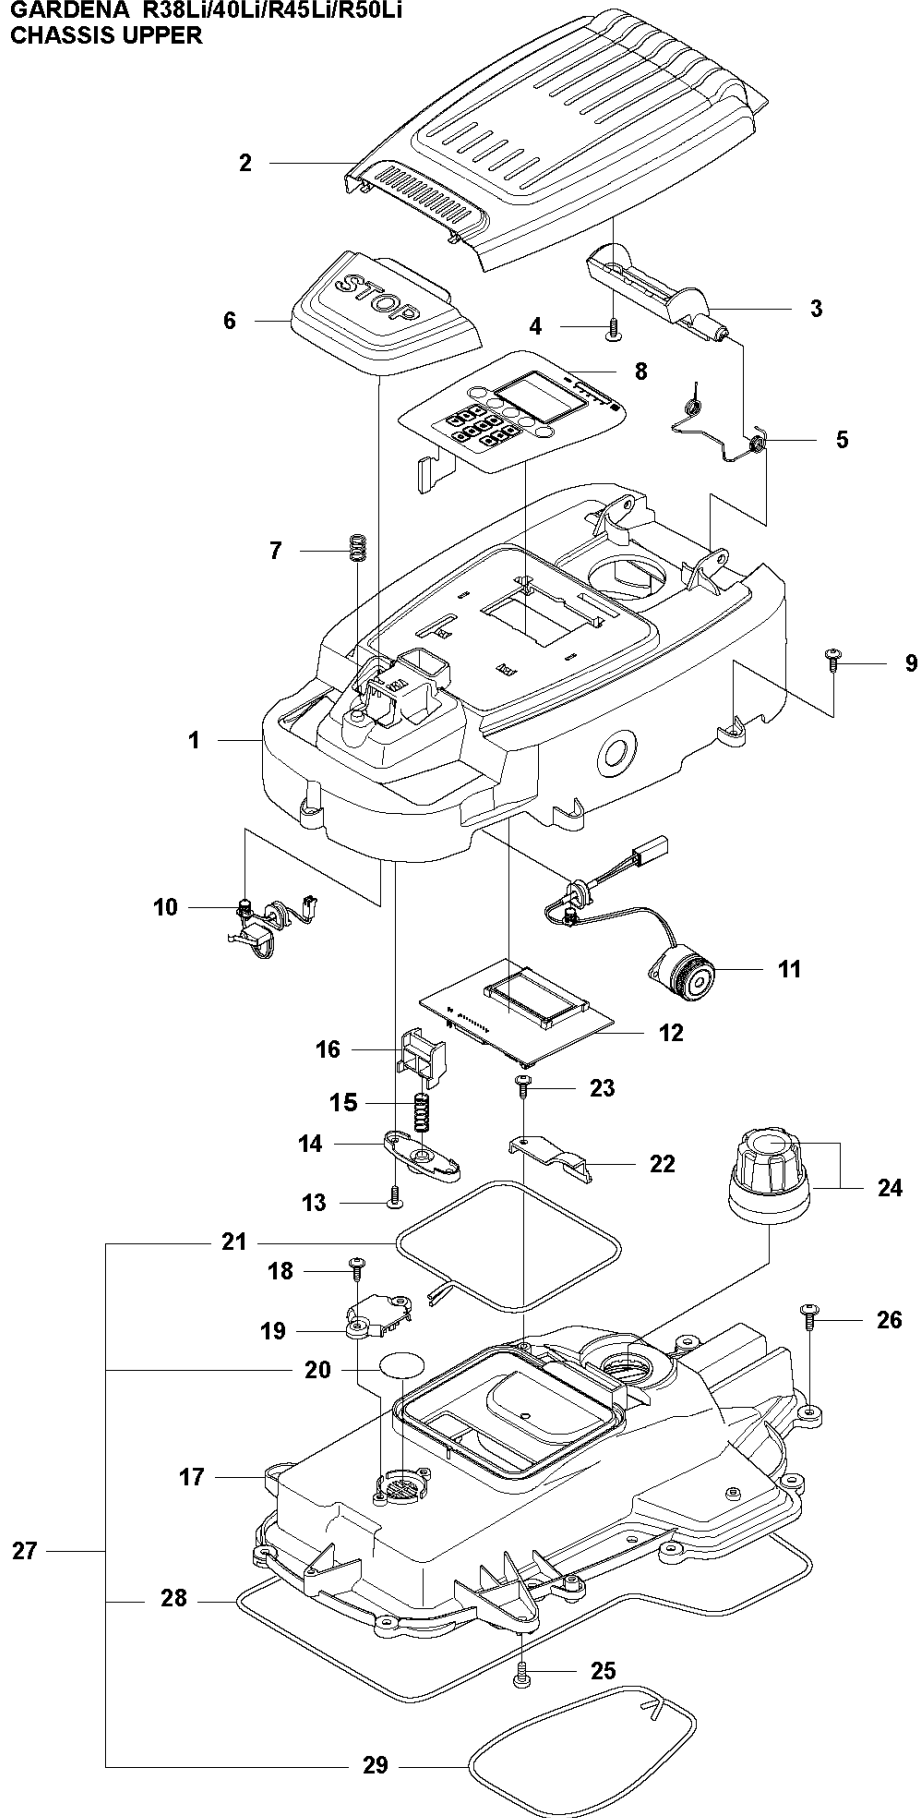

B GARDENA R38Li/40Li/R45Li/R50Li
CHASSIS UPPER

CHASSIS UPPER

R45Li, 2017-01

Ref	Part No	Description	Remark	QTY KIT
1	579 39 19-03	KIT	Display Cover KIT incl. Sealing & Keyboard	1
2	577 70 72-03	COVER	Cover, Height Adjustment	1
3	577 70 78-01	HINGE	Hinge, Height Adjustment Lid	1
4	575 54 33-14	SCREW	Screw, Grey (14 mm)	2
5	578 44 52-01	SPRING	Spring, Height Adjustment Lid	1
6	577 70 66-01	BUTTON	Stop Button	1
7	574 48 70-01	SPRING	Spring, Stop Button	1
8	586 94 56-01	KEYBOARD	Keyboard	1
9	575 54 33-14	SCREW	Screw, Grey (14 mm)	5
10	574 48 03-01	SWITCH	Micro Switch, Stop Button	1
11	574 47 59-01	BUZZER	Buzzer, Display Cover	1
12	588 44 19-01	PRINTED CIRCUIT ASSY	Display/MMI, Circuit Board	1
13	575 54 33-14	SCREW	Screw, Grey (14 mm)	2
14	575 41 58-01	SPRING HOLDER	Spring Holder, Stop Button	1
15	576 24 22-01	SPRING	Spring Lock, Stop Button	1
16	575 40 90-01	LOCK	Lock, Stop Button	1
17	579 39 20-02	KIT	Chassis Upper KIT incl. Sealing & Air Filter	1
18	575 54 33-14	SCREW	Screw, Grey (14 mm)	2
19	576 69 70-01	COVER	Cover, Air Filter	1
20	577 75 37-01	KIT	Air Filter KIT (10 pcs)	1
21	574 87 47-04	SEALING STRIP	Sealing Strip (1 pcs, 4 mm)	1
22	576 05 39-01	COVER	Cover, Height Indicator	1
23	575 54 33-14	SCREW	Screw, Grey (14 mm)	1
24	579 39 22-01	KIT	Knob, Height Adjustment KIT incl. Knob & Sticker	1
25	576 21 39-01	SCREW ITXPANM	Screw	2
26	574 45 01-01	SCREW ITXPANT	Screw	10
27	588 40 70-01	SEAL KIT	Seal KIT incl. Sealing Strip Chassis (1 pcs), Sealing Strip Short (2 pcs), Air Filter (1 pcs)	1
28	574 87 47-03	SEALING STRIP	Sealing Strip, Chassis (1 pcs, 4 mm)	1
29	574 87 47-04	SEALING STRIP	Sealing Strip (1 pcs, 4 mm)	1