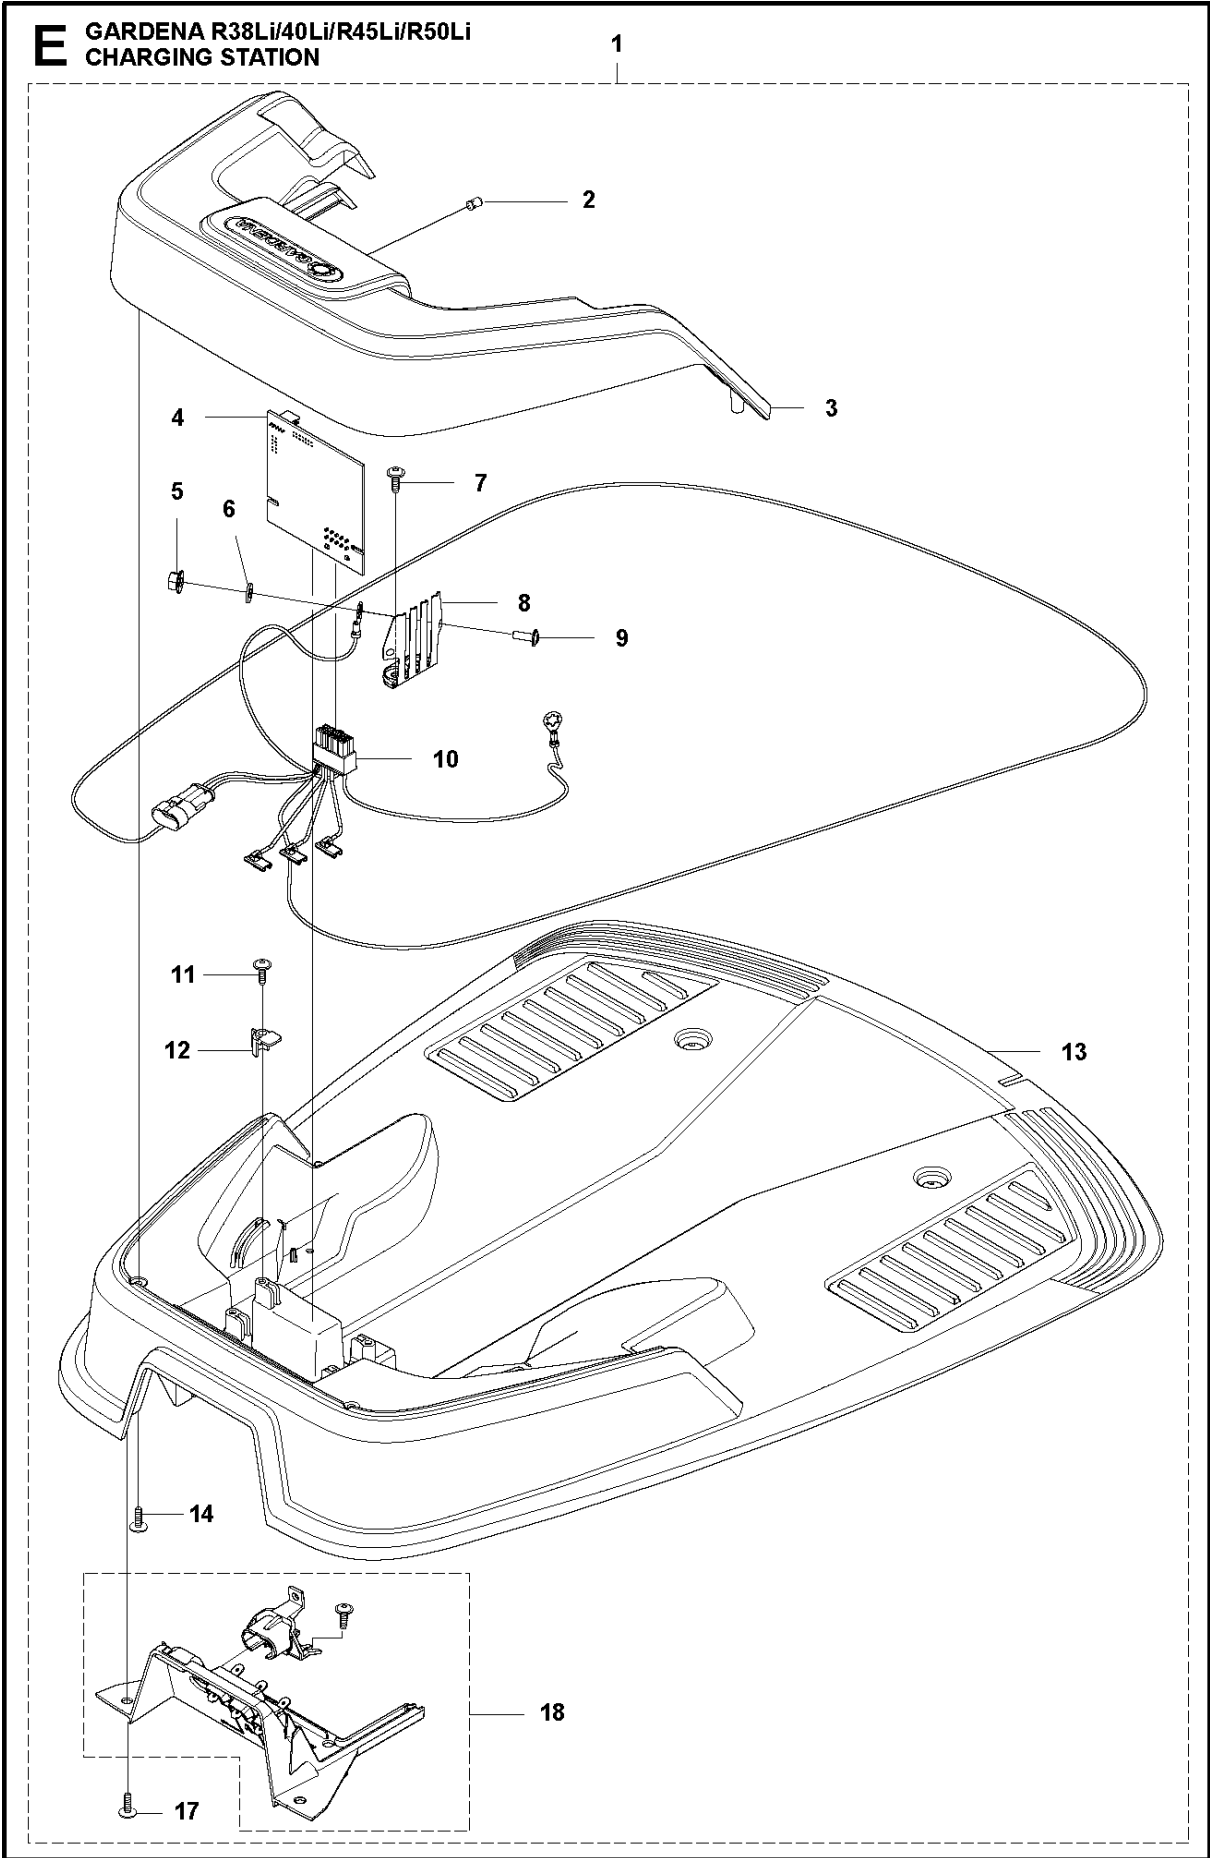

## BLADE MOTOR &amp; CUTTING EQUIPMENT

R45Li, 2017-01

Ref	Part No	Description	Remark	QTY KIT
1	584 98 93-02	MOTOR	Cutting Motor	1
2	575 54 33-10	SCREW	Screw, Grey (10 mm)	1
3	574 50 35-01	HEIGHT INDICATOR	Height Indicator	1
4	581 02 03-01	MOTOR HOUSING	Motor Housing	1
5	576 21 38-01	SCREW ITPANM	Screw M4x12	3
6	574 37 35-01	HUB	Hub, Cutting Motor	1
7	576 21 35-01	SCREW IHSETM	Stop Screw	1
8	579 75 83-01	GUARD	Guard, Cutting Disc	1
9	575 54 33-14	SCREW	Screw, Grey (14 mm)	3
10	574 48 71-01	CUTTING DISC	Cutting Disc	1
11	577 09 32-01	WASHER	Washer	1
12	576 21 38-01	SCREW ITPANM	Screw	3