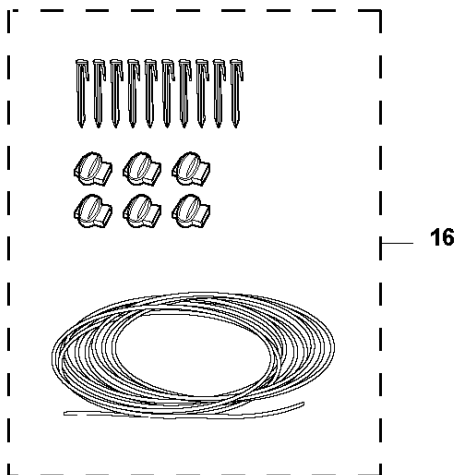

F GARDENA R38Li/40Li/R45Li/R50Li
INSTALLATION ACCESSORIES

INSTALLATION ACCESSORIES

R45Li, 2017-01

Ref	Part No	Description	Remark	QTY KIT
1	584 86 25-01	TRANSFORMER	Power Supply Unit, EU	1
2	584 86 26-02	POWER UNIT	Power Supply Unit, UK	1
2	584 86 26-03	TRANSFORMER	Power Supply Unit, CH	1
2	584 86 26-04	POWER UNIT	Power Supply Unit, CA	1
2	584 86 26-05	POWER UNIT	Power Supply Unit, AU-NZ	1
3	579 82 51-01	CABLE ASSY	Low Voltage Cable (20 m)	1
3	579 82 51-02	CABLE ASSY	Low Voltage Cable (10 m)	1
3	579 82 51-03	CABLE ASSY	Low Voltage Cable (3 m)	1
4	966 80 98-01	STAPLE	Staples (100 pcs), Gardena Blister Pack	1
4	Gardena409020	TBD	Staples (100 pcs), Gardena Blister Pack	1
5	575 23 86-02	SCREW KIT	Anchor Screw (3 pcs) incl. Allen Key	1
6	967 10 48-01	WIRE	Loop Wire 50 m, Gardena Blister Pack	1
6	Gardena405820	TBD	Loop Wire 50 m, Gardena Blister Pack	1
6	966 80 96-01	WIRE	Loop Wire (150 m), Gardena Blister Pack	1
6	Gardena408820	TBD	Loop Wire (150 m), Gardena Blister Pack	1
6	580 66 20-03	WIRE	Loop Wire (200 m)	1
6	580 66 20-01	WIRE	Loop Wire (250 m)	1
6	580 66 20-04	WIRE	Loop Wire (800 m)	1
7	966 80 95-01	BLADE	Blades (9 pcs), Gardena Blister Pack	1
7	Gardena408720	TBD	Blades (9 pcs), Gardena Blister Pack	1
7	577 86 46-03	BLADE SET	Long Life - Safety Blade,Husqvarna Blister Pack, 9 pcs	1
7	577 60 65-05	BLADE SET	Long Life - Safety Blade, 45 pcs	1
7	577 60 66-04	BLADE SET	Long Life - Safety Blade, 300 pcs	1
8	535 12 90-01	CONNECTOR	Loop Wire Connector (1pcs)	1
9	501 98 02-01	COUPLER	Coupler (1pcs)	1
9	501 98 02-02	COUPLER	Coupler KIT (50pcs)	1
10	966 80 97-01	COUPLER	2 Connectors+6 Couplers, Gardena Blister Pack	1
10	Gardena408920	TBD	2 Connectors+6 Couplers, Gardena Blister Pack	1
10	579 04 81-01	ACCESSORY BAG	5 Connectors+5 Couplers	1
11	586 27 79-01	STICKER	Sticker, Cable Markers (10 pcs)	1
12	502 40 53-01	LABEL	Label, Anti-Theft	1
13	578 90 91-05	DVD	Installation DVD, Gardena	1
14	115844301	TBD	Operator's Manual, Swedish	1
14	115844306	TBD	Operator's Manual, Danish	1
14	115844311	TBD	Operator's Manual, Finnish	1
14	115844321	TBD	Operator's Manual, Norwegian	1
14	115844326	TBD	Operator's Manual, English	1
14	115844331	TBD	Operator's Manual, French	1
14	115844336	TBD	Operator's Manual, Dutch	1
14	115844341	TBD	Operator's Manual, Italian	1
14	115844346	TBD	Operator's Manual, Spanish	1
14	115844351	TBD	Operator's Manual, German	1
14	115844358	TBD	Operator's Manual, Hungarian	1
14	115844359	TBD	Operator's Manual, Portuguese	1
14	115844361	TBD	Operator's Manual, Polish	1