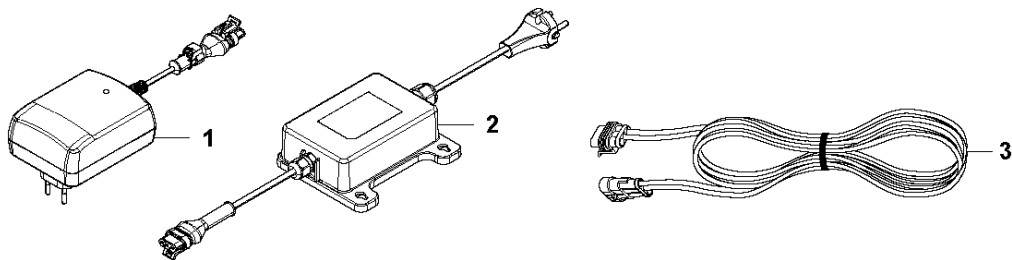

F GARDENA R38Li/40Li/R45Li/R50Li
INSTALLATION ACCESSORIES

INSTALLATION ACCESSORIES

R45Li, 2017-01

Ref	Part No	Description	Remark	QTY KIT
1	584 86 25-01	TRANSFORMER	Power Supply Unit, EU	1
2	584 86 26-02	POWER UNIT	Power Supply Unit, UK	1
2	584 86 26-03	TRANSFORMER	Power Supply Unit, CH	1
2	584 86 26-04	POWER UNIT	Power Supply Unit, CA	1
2	584 86 26-05	POWER UNIT	Power Supply Unit, AU-NZ	1
3	579 82 51-01	CABLE ASSY	Low Voltage Cable (20 m)	1
3	579 82 51-02	CABLE ASSY	Low Voltage Cable (10 m)	1
3	579 82 51-03	CABLE ASSY	Low Voltage Cable (3 m)	1
4	966 80 98-01	STAPLE	Staples (100 pcs), Gardena Blister Pack	1
4	Gardena409020	TBD	Staples (100 pcs), Gardena Blister Pack	1
5	575 23 86-02	SCREW KIT	Anchor Screw (3 pcs) incl. Allen Key	1
6	967 10 48-01	WIRE	Loop Wire 50 m, Gardena Blister Pack	1
6	Gardena405820	TBD	Loop Wire 50 m, Gardena Blister Pack	1
6	966 80 96-01	WIRE	Loop Wire (150 m), Gardena Blister Pack	1
6	Gardena408820	TBD	Loop Wire (150 m), Gardena Blister Pack	1
6	580 66 20-03	WIRE	Loop Wire (200 m)	1
6	580 66 20-01	WIRE	Loop Wire (250 m)	1
6	580 66 20-04	WIRE	Loop Wire (800 m)	1
7	966 80 95-01	BLADE	Blades (9 pcs), Gardena Blister Pack	1
7	Gardena408720	TBD	Blades (9 pcs), Gardena Blister Pack	1
7	577 86 46-03	BLADE SET	Long Life - Safety Blade,Husqvarna Blister Pack, 9 pcs	1
7	577 60 65-05	BLADE SET	Long Life - Safety Blade, 45 pcs	1
7	577 60 66-04	BLADE SET	Long Life - Safety Blade, 300 pcs	1
8	535 12 90-01	CONNECTOR	Loop Wire Connector (1pcs)	1
9	501 98 02-01	COUPLER	Coupler (1pcs)	1
9	501 98 02-02	COUPLER	Coupler KIT (50pcs)	1
10	966 80 97-01	COUPLER	2 Connectors+6 Couplers, Gardena Blister Pack	1
10	Gardena408920	TBD	2 Connectors+6 Couplers, Gardena Blister Pack	1
10	579 04 81-01	ACCESSORY BAG	5 Connectors+5 Couplers	1
11	586 27 79-01	STICKER	Sticker, Cable Markers (10 pcs)	1
12	502 40 53-01	LABEL	Label, Anti-Theft	1
13	578 90 91-05	DVD	Installation DVD, Gardena	1
14	115844301	TBD	Operator's Manual, Swedish	1
14	115844306	TBD	Operator's Manual, Danish	1
14	115844311	TBD	Operator's Manual, Finnish	1
14	115844321	TBD	Operator's Manual, Norwegian	1
14	115844326	TBD	Operator's Manual, English	1
14	115844331	TBD	Operator's Manual, French	1
14	115844336	TBD	Operator's Manual, Dutch	1
14	115844341	TBD	Operator's Manual, Italian	1
14	115844346	TBD	Operator's Manual, Spanish	1
14	115844351	TBD	Operator's Manual, German	1
14	115844358	TBD	Operator's Manual, Hungarian	1
14	115844359	TBD	Operator's Manual, Portuguese	1
14	115844361	TBD	Operator's Manual, Polish	1