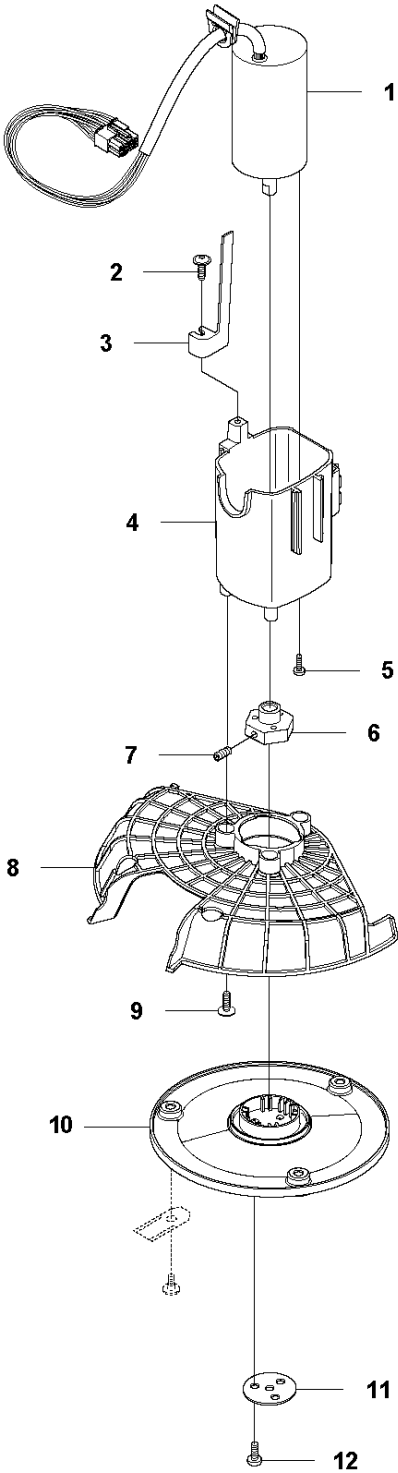

# SPARE PARTS LIST

ROBOTIC LAWN MOWERS

R45Li, 2017-01

**G** GARDENA R38Li/40Li/R45Li/R50Li  
ACCESSORIES

18

## BLADE MOTOR &amp; CUTTING EQUIPMENT

R45Li, 2017-01

Ref	Part No	Description	Remark	QTY KIT
1	584 98 93-02	MOTOR	Cutting Motor	1
2	575 54 33-10	SCREW	Screw, Grey (10 mm)	1
3	574 50 35-01	HEIGHT INDICATOR	Height Indicator	1
4	581 02 03-01	MOTOR HOUSING	Motor Housing	1
5	576 21 38-01	SCREW ITPANM	Screw M4x12	3
6	574 37 35-01	HUB	Hub, Cutting Motor	1
7	576 21 35-01	SCREW IHSETM	Stop Screw	1
8	579 75 83-01	GUARD	Guard, Cutting Disc	1
9	575 54 33-14	SCREW	Screw, Grey (14 mm)	3
10	574 48 71-01	CUTTING DISC	Cutting Disc	1
11	577 09 32-01	WASHER	Washer	1
12	576 21 38-01	SCREW ITPANM	Screw	3