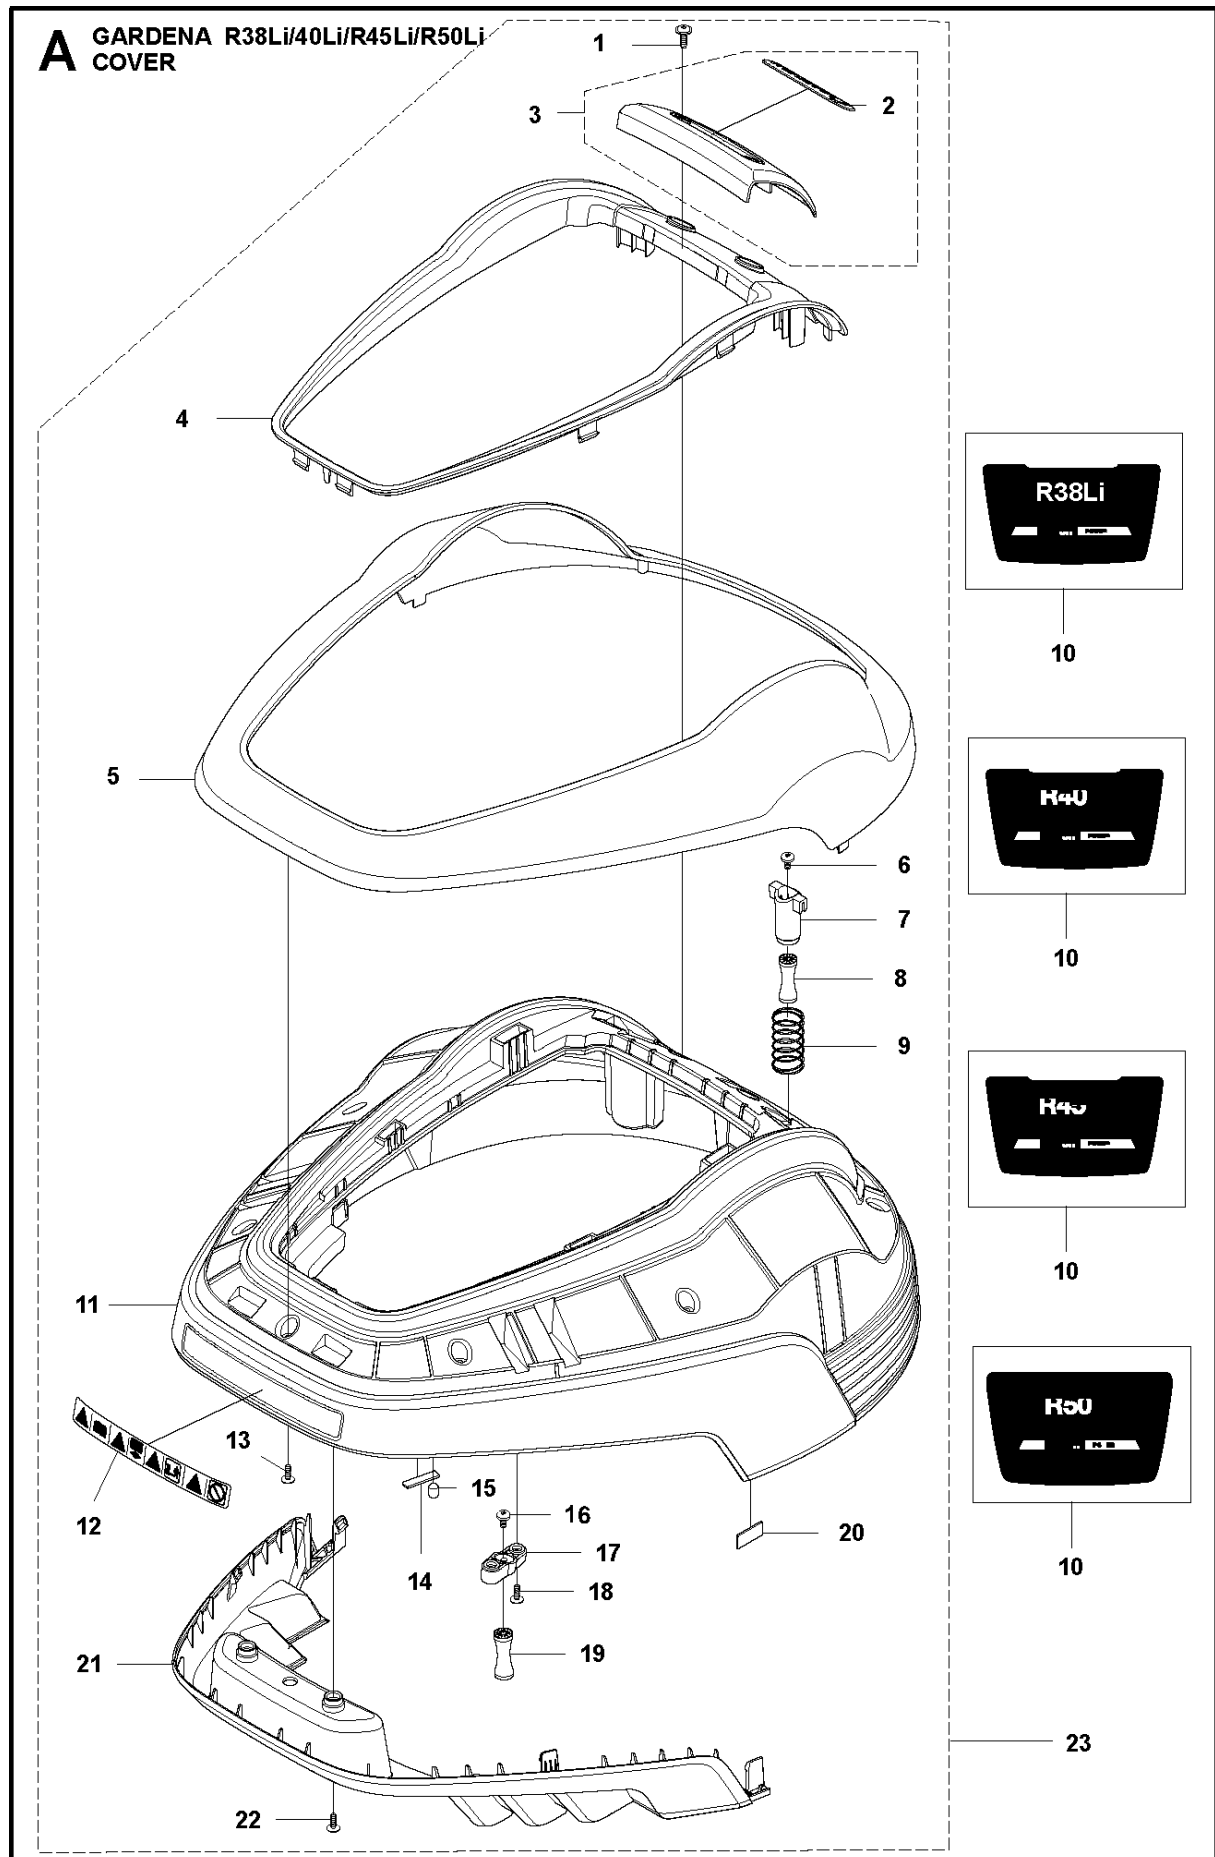

COVER

R45Li, 2017-01

Ref	Part No	Description	Remark	QTY KIT
1	575 54 33-14	SCREW	Screw, Grey (14 mm)	2
2	510 31 03-01	LOGOTYPE	Decal, Gardena Logotype	1
3	579 39 21-05	PLATE KIT	Logo, Plate KIT incl. Logo	1
4	577 70 76-04	FRAME	Frame	1
5	577 70 73-04	COVER	Cover	1
6	576 21 39-01	SCREW ITPANM	Screw	2
7	574 46 90-02	BRACKET	Bracket, Lift Sensor	2
8	574 46 91-02	DAMPER	Rubber Damper	2
9	574 48 51-02	SPRING	Spring, Lift Sensor	2
10	587 04 35-03	LABEL	Decal, R38Li	1
10	580 92 80-01	LABEL	Decal, R40Li	1
10	581 96 66-01	LABEL	Decal, R45Li	1
10	587 04 35-01	LABEL	Decal, R50Li	1
11	579 39 17-02	KIT	Main Body	1
12	586 35 97-01	LABEL	Warning Label	1
13	575 54 33-14	SCREW	Screw, Grey (14 mm)	7
14	576 03 01-01	PLATE	Plate, Collision Sensor	1
15	576 18 33-01	MAGNET	Magnet, Collision Sensor	1
16	576 21 39-01	SCREW ITPANM	Screw	2
17	575 41 60-02	SUPPORT CLAMP	Support Clamp	2
18	575 54 33-14	SCREW	Screw, Grey (14 mm)	4
19	574 46 91-02	DAMPER	Rubber Damper	2
20	576 18 32-01	MAGNET	Magnet, Lift Sensor	1
21	577 70 65-02	BUMPER	Bumper, Rear	1
22	575 54 33-14	SCREW	Screw, Grey (14 mm)	2
23	577 95 53-11	BODY SYSTEM	Cover KIT, Complete excl. Model Decal	1