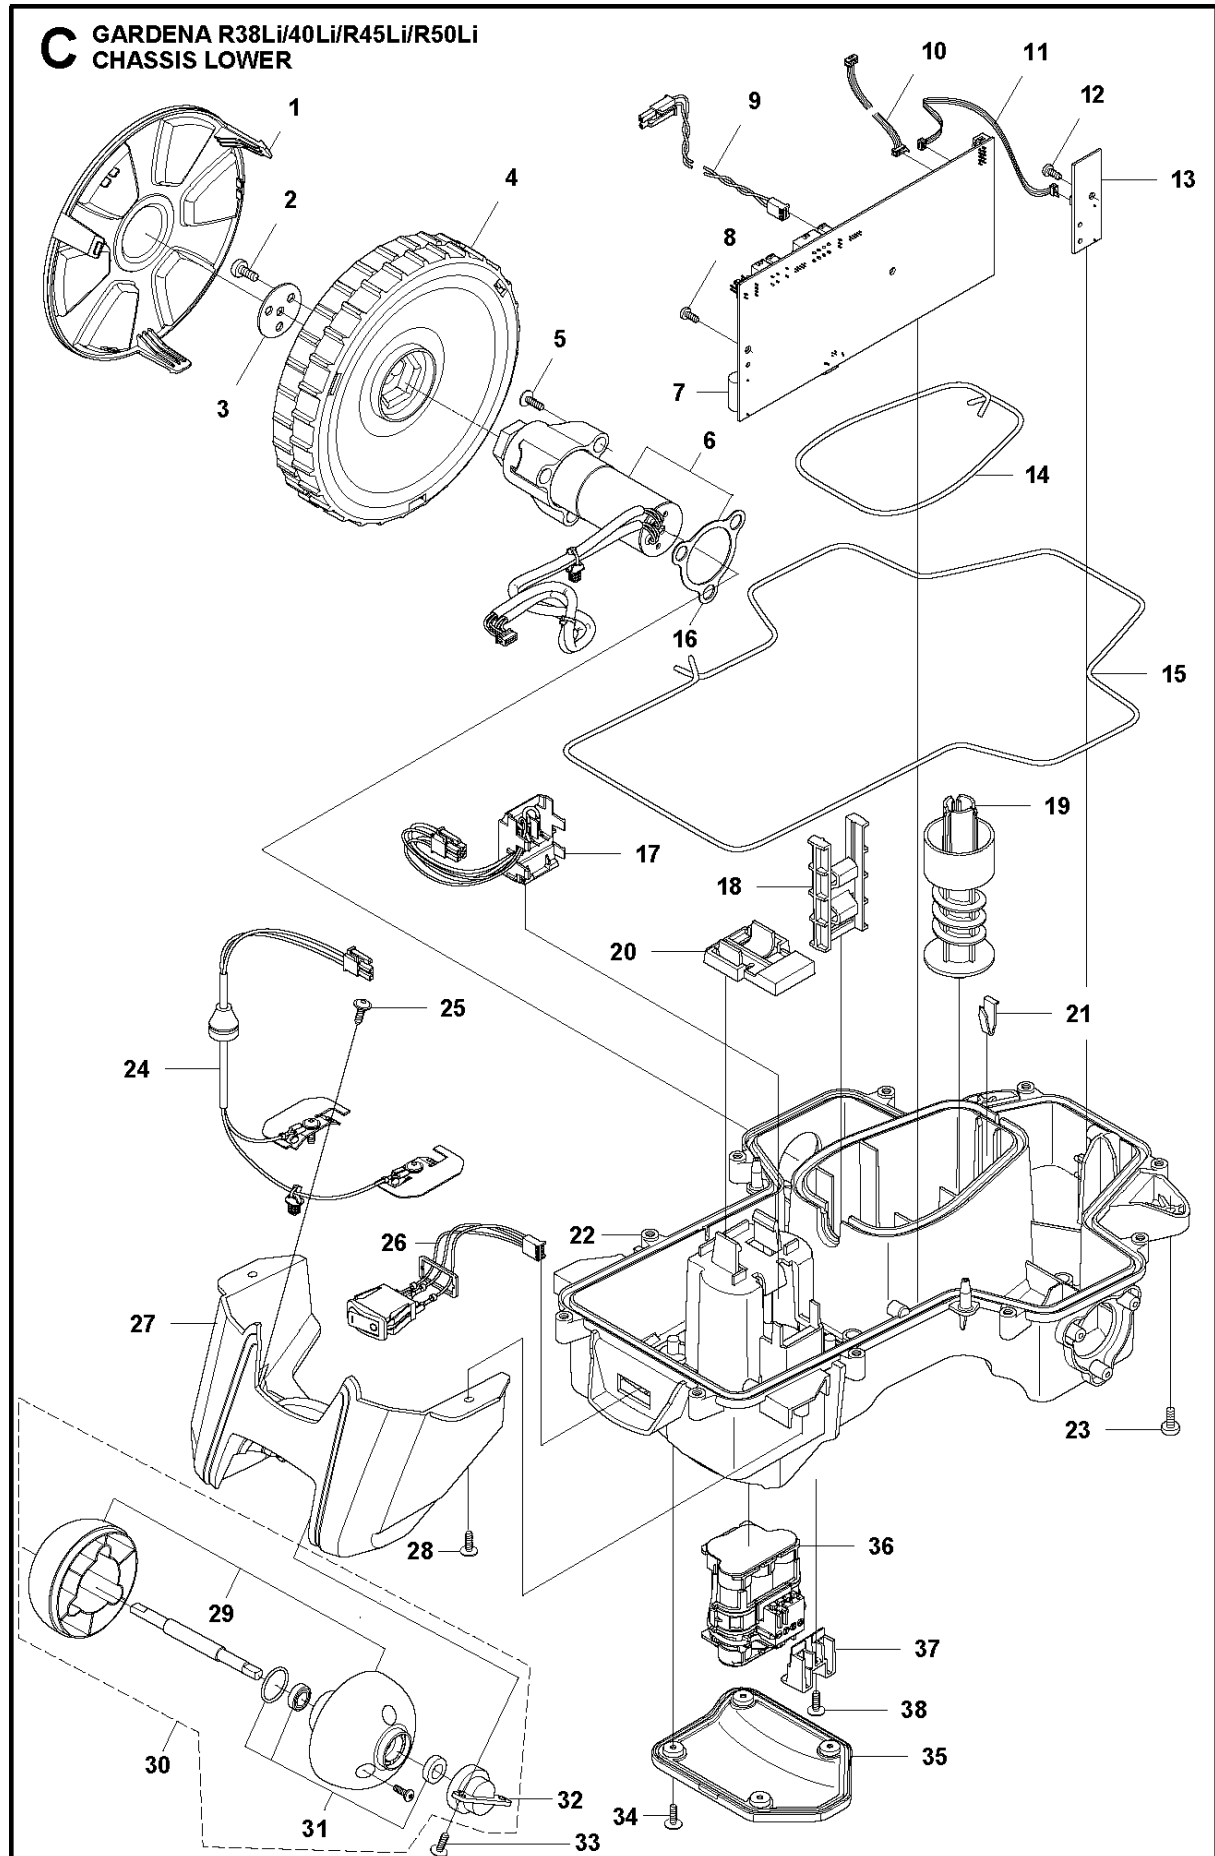

## BLADE MOTOR &amp; CUTTING EQUIPMENT

R45Li, 2017-01

Ref	Part No	Description	Remark	QTY KIT
1	584 98 93-02	MOTOR	Cutting Motor	1
2	575 54 33-10	SCREW	Screw, Grey (10 mm)	1
3	574 50 35-01	HEIGHT INDICATOR	Height Indicator	1
4	581 02 03-01	MOTOR HOUSING	Motor Housing	1
5	576 21 38-01	SCREW ITPANM	Screw M4x12	3
6	574 37 35-01	HUB	Hub, Cutting Motor	1
7	576 21 35-01	SCREW IHSETM	Stop Screw	1
8	579 75 83-01	GUARD	Guard, Cutting Disc	1
9	575 54 33-14	SCREW	Screw, Grey (14 mm)	3
10	574 48 71-01	CUTTING DISC	Cutting Disc	1
11	577 09 32-01	WASHER	Washer	1
12	576 21 38-01	SCREW ITPANM	Screw	3

## CHARGING STATION

R45Li, 2017-01

Ref	Part No	Description	Remark	QTY KIT
1	577 97 23-15	CHARGING STATION	Charging Station, Gardena	1
2	535 12 87-02	DIODE LENS	Diode Lens	1
3	584 61 83-02	CHARGING STATION	Charging Station Cover, Gardena	1
4	582 87 62-01	PRINTED CIRCUIT ASSY	Circuit Board, Charging Station	1
5	588 22 21-01	HEXAGON NUT FLANGE	Nut Flange	2
6	535 08 74-01	WASHER	Washer	2
7	575 54 33-14	SCREW	Screw, Grey (14 mm)	2
8	587 12 51-01	CONTACT	Contacts, Charging Station	2
9	588 22 22-01	SCREW ITXPANM	Screw	2
10	582 38 10-01	CABLE ASSY	Loom, Charging Station	1
11	575 54 33-14	SCREW	Screw, Grey (14 mm)	2
12	535 12 79-01	BRACKET	Bracket	2
13	581 55 19-03	CHARGING STATION	Charging Station Base Plate	1
14	575 54 33-14	SCREW	Screw, Grey (14 mm)	4
17	575 54 33-14	SCREW	Screw, Grey (14 mm)	4
18	582 35 64-01	PANEL ASSY	Guide Cover, Charging Station	1