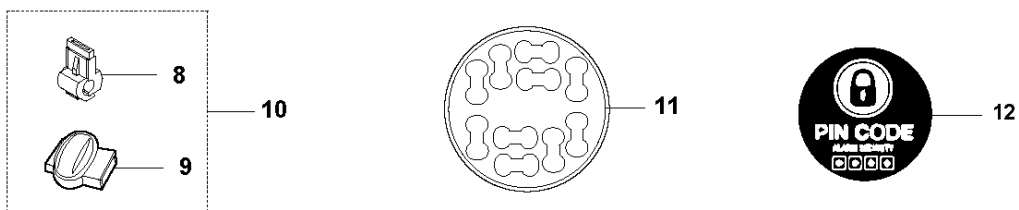

F GARDENA R38Li/40Li/R45Li/R50Li
INSTALLATION ACCESSORIES

INSTALLATION ACCESSORIES

R45Li, 2017-01

Ref	Part No	Description	Remark	QTY KIT
1	584 86 25-01	TRANSFORMER	Power Supply Unit, EU	1
2	584 86 26-02	POWER UNIT	Power Supply Unit, UK	1
2	584 86 26-03	TRANSFORMER	Power Supply Unit, CH	1
2	584 86 26-04	POWER UNIT	Power Supply Unit, CA	1
2	584 86 26-05	POWER UNIT	Power Supply Unit, AU-NZ	1
3	579 82 51-01	CABLE ASSY	Low Voltage Cable (20 m)	1
3	579 82 51-02	CABLE ASSY	Low Voltage Cable (10 m)	1
3	579 82 51-03	CABLE ASSY	Low Voltage Cable (3 m)	1
4	966 80 98-01	STAPLE	Staples (100 pcs), Gardena Blister Pack	1
4	Gardena409020	TBD	Staples (100 pcs), Gardena Blister Pack	1
5	575 23 86-02	SCREW KIT	Anchor Screw (3 pcs) incl. Allen Key	1
6	967 10 48-01	WIRE	Loop Wire 50 m, Gardena Blister Pack	1
6	Gardena405820	TBD	Loop Wire 50 m, Gardena Blister Pack	1
6	966 80 96-01	WIRE	Loop Wire (150 m), Gardena Blister Pack	1
6	Gardena408820	TBD	Loop Wire (150 m), Gardena Blister Pack	1
6	580 66 20-03	WIRE	Loop Wire (200 m)	1
6	580 66 20-01	WIRE	Loop Wire (250 m)	1
6	580 66 20-04	WIRE	Loop Wire (800 m)	1
7	966 80 95-01	BLADE	Blades (9 pcs), Gardena Blister Pack	1
7	Gardena408720	TBD	Blades (9 pcs), Gardena Blister Pack	1
7	577 86 46-03	BLADE SET	Long Life - Safety Blade,Husqvarna Blister Pack, 9 pcs	1
7	577 60 65-05	BLADE SET	Long Life - Safety Blade, 45 pcs	1
7	577 60 66-04	BLADE SET	Long Life - Safety Blade, 300 pcs	1
8	535 12 90-01	CONNECTOR	Loop Wire Connector (1pcs)	1
9	501 98 02-01	COUPLER	Coupler (1pcs)	1
9	501 98 02-02	COUPLER	Coupler KIT (50pcs)	1
10	966 80 97-01	COUPLER	2 Connectors+6 Couplers, Gardena Blister Pack	1
10	Gardena408920	TBD	2 Connectors+6 Couplers, Gardena Blister Pack	1
10	579 04 81-01	ACCESSORY BAG	5 Connectors+5 Couplers	1
11	586 27 79-01	STICKER	Sticker, Cable Markers (10 pcs)	1
12	502 40 53-01	LABEL	Label, Anti-Theft	1
13	578 90 91-05	DVD	Installation DVD, Gardena	1
14	115844301	TBD	Operator's Manual, Swedish	1
14	115844306	TBD	Operator's Manual, Danish	1
14	115844311	TBD	Operator's Manual, Finnish	1
14	115844321	TBD	Operator's Manual, Norwegian	1
14	115844326	TBD	Operator's Manual, English	1
14	115844331	TBD	Operator's Manual, French	1
14	115844336	TBD	Operator's Manual, Dutch	1
14	115844341	TBD	Operator's Manual, Italian	1
14	115844346	TBD	Operator's Manual, Spanish	1
14	115844351	TBD	Operator's Manual, German	1
14	115844358	TBD	Operator's Manual, Hungarian	1
14	115844359	TBD	Operator's Manual, Portuguese	1
14	115844361	TBD	Operator's Manual, Polish	1