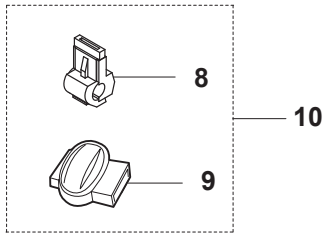

F GARDENA R70Li/R80Li INSTALLATION ACCESSORIES

PAGE F GARDENA R70Li/R80Li INSTALLATION ACCESSORIES				
Position	Article	Quantity	Notes	Kit / Assy
1	584 86 25-01	1	Power Supply Unit, EU	
2	584 86 26-02	1	Power Supply Unit, UK	
2	584 86 26-03	1	Power Supply Unit, CH	
2	584 86 26-04	1	Power Supply Unit, CA	
2	584 86 26-05	1	Power Supply Unit, AU-NZ	
3	579 82 51-01	1	Low Voltage Cable (20 m)	
3	579 82 51-02	1	Low Voltage Cable (10 m)	
3	579 82 51-03	1	Low Voltage Cable (3 m)	
4	966 80 98-01	1	Staples (100 pcs), Gardena Blister Pack	
4	Gardena 4090-20	1	Staples (100 pcs), Gardena Blister Pack	
5	575 23 86-02	1	Anchor Screw (3 pcs) incl. Allen Key	
6	967104801	1	Loop Wire 50 m, Gardena Blister Pack	
6	Gardena 4058-20	1	Loop Wire 50 m, Gardena Blister Pack	
6	966 80 96-01	1	Loop Wire (150 m), Gardena Blister Pack	
6	Gardena 4088-20	1	Loop Wire (150 m), Gardena Blister Pack	
6	580 66 20-03	1	Loop Wire (200 m)	
6	580 66 20-01	1	Loop Wire (250 m)	
6	580 66 20-04	1	Loop Wire (800 m)	
7	966 80 95-01	1	Blades (9 pcs), Gardena Blister Pack	
7	Gardena 4087-20	1	Blades (9 pcs), Gardena Blister Pack	
7	577 86 46-03	1	Long Life - Safety Blade, Husqvarna Blister Pack, 9 pcs	
7	577 60 65-05	1	Long Life - Safety Blade, 45 pcs	
7	577 60 66-04	1	Long Life - Safety Blade, 300 pcs	
8	535 12 90-01	1	Loop Wire Connector (1pcs)	10
9	501 98 02-01	1	Coupler (1pcs)	10
9	501 98 02-02	1	Coupler KIT (50pcs)	
10	966 80 97-01	1	2 Connectors+6 Couplers, Gardena Blister Pack	
10	Gardena 4089-20	1	2 Connectors+6 Couplers, Gardena Blister Pack	
10	579 04 81-01	1	5 Connectors+5 Couplers	
11	586 27 79-01	1	Sticker, Cable Markers (10 pcs)	
12	502 40 53-01	1	Label, Anti-Theft	
13	578 90 91-05	1	Installation DVD, Gardena	
14	115 84 43-01	1	Operator's Manual, Swedish	
14	115 84 43-06	1	Operator's Manual, Danish	
14	115 84 43-11	1	Operator's Manual, Finnish	
14	115 84 43-21	1	Operator's Manual, Norwegian	
14	115 84 43-26	1	Operator's Manual, English	
14	115 84 43-31	1	Operator's Manual, French	
14	115 84 43-36	1	Operator's Manual, Dutch	
14	115 84 43-41	1	Operator's Manual, Italian	
14	115 84 43-46	1	Operator's Manual, Spanish	
14	115 84 43-51	1	Operator's Manual, German	
14	115 84 43-58	1	Operator's Manual, Hungarian	
14	115 84 43-59	1	Operator's Manual, Portuguese	
14	115 84 43-61	1	Operator's Manual, Polish	
14	115 84 43-68	1	Operator's Manual, Slovakian	
14	115 84 43-84	1	Operator's Manual, Slovenian	
14	115 84 43-90	1	Operator's Manual, Czech	
15	115 84 37-01	1	Quick Guide, Swedish	
15	115 84 37-06	1	Quick Guide, Danish	
15	115 84 37-11	1	Quick Guide, Finnish	
15	115 84 37-21	1	Quick Guide, Norwegian	
15	115 84 37-26	1	Quick Guide, English	
15	115 84 37-31	1	Quick Guide, French	
15	115 84 37-36	1	Quick Guide, Dutch	
15	115 84 37-41	1	Quick Guide, Italian	
15	115 84 37-46	1	Quick Guide, Spanish	
15	115 84 37-51	1	Quick Guide, German	
15	115 84 37-58	1	Quick Guide, Hungarian	
15	115 84 37-59	1	Quick Guide, Portuguese	
15	115 84 37-61	1	Quick Guide, Polish	
15	115 84 37-68	1	Quick Guide, Slovakian	
15	115 84 37-84	1	Quick Guide, Slovenian	
15	115 84 37-90	1	Quick Guide, Czech	
16	967 10 49-01	1	Boundary repair kit, 5m boundary wire, 6x connectors, 10x staples	
16	Gardena 4059-20	1	Boundary repair kit, 5m boundary wire, 6x connectors, 10x staples