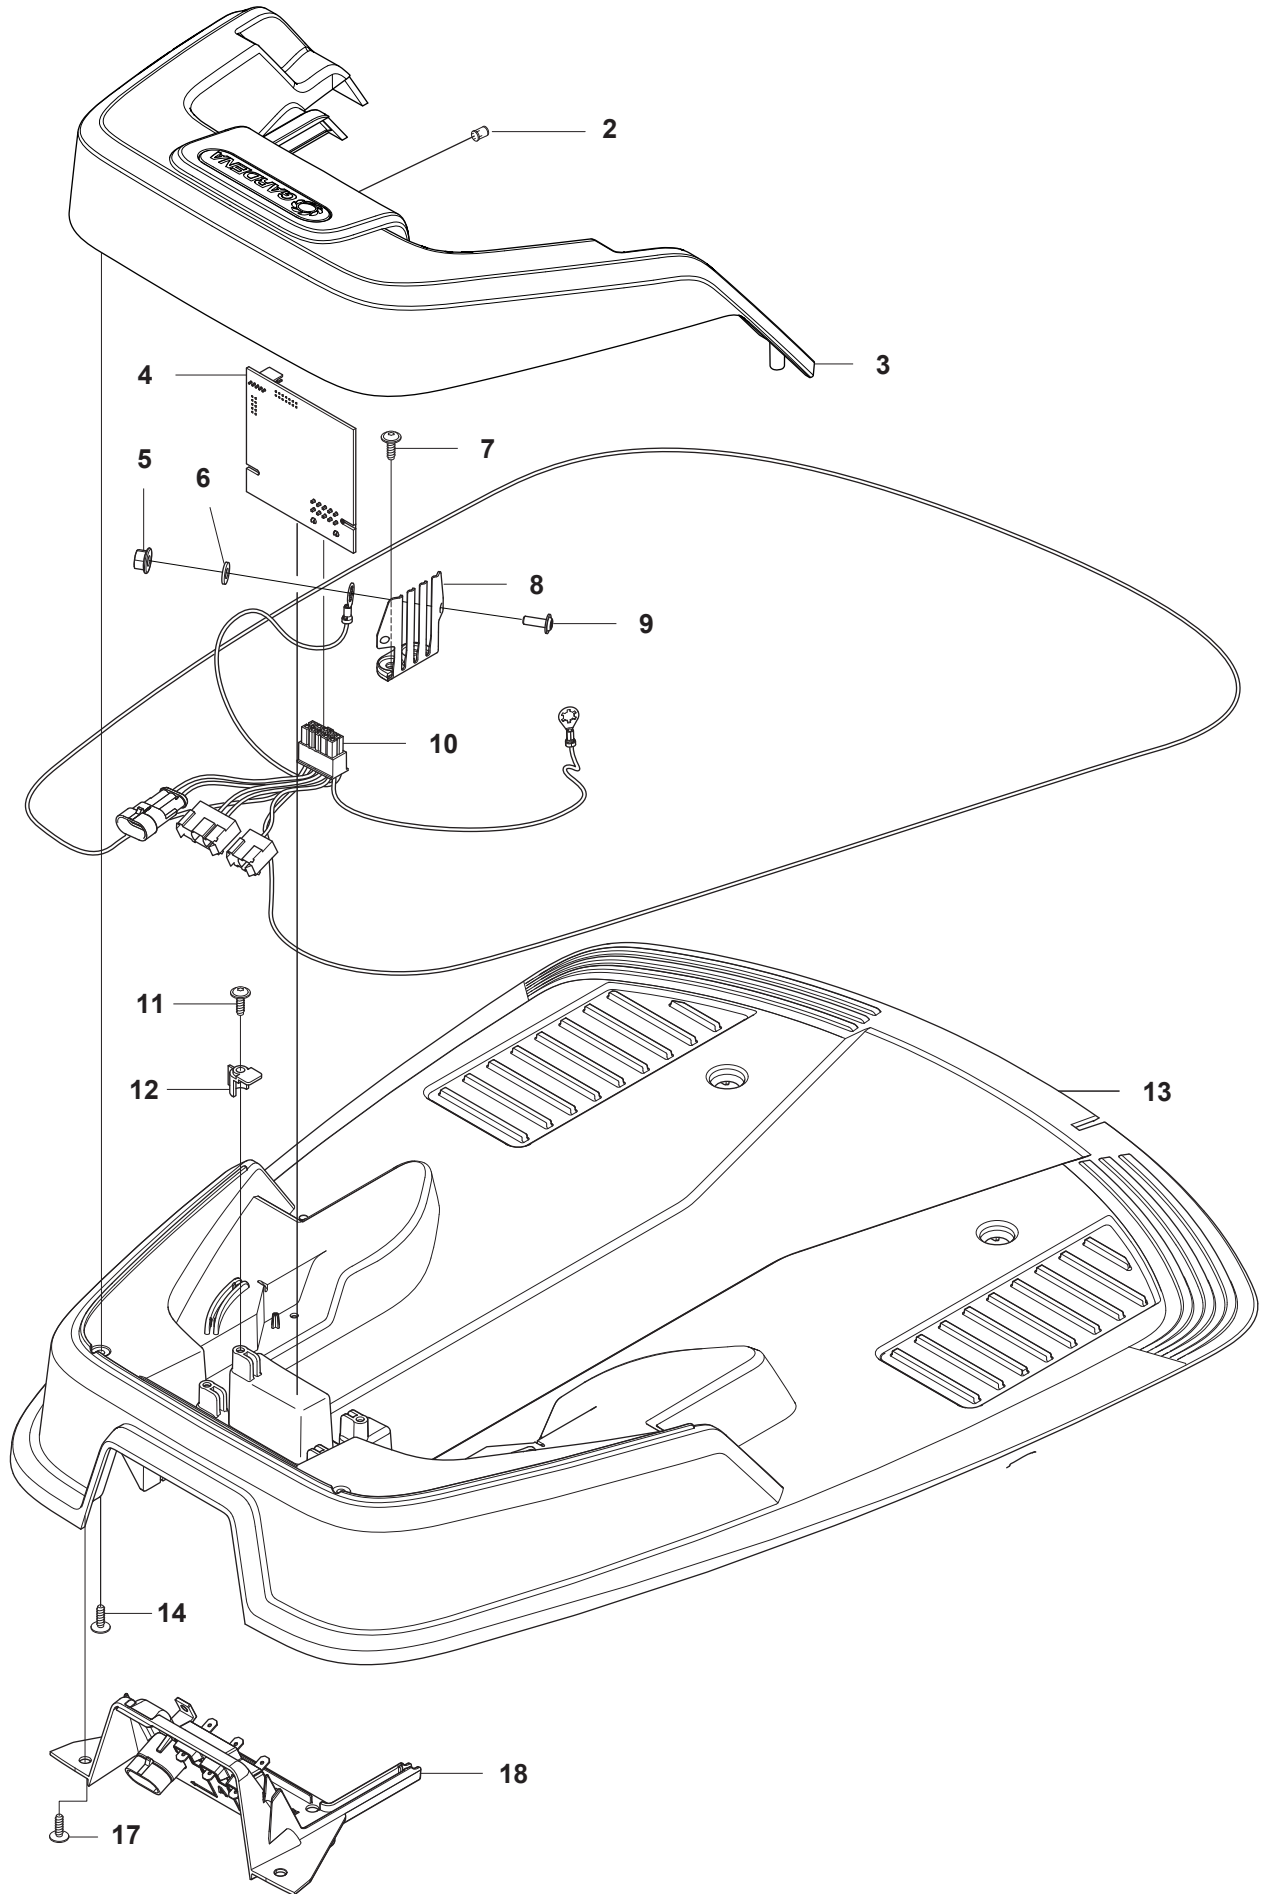

E GARDENA R70Li/R80Li
CHARGING STATION

1

PAGE E   GARDENA R70Li/R80Li   CHARGING STATION

Position	Article	Quantity	Notes	Kit / Assy
1	577 97 23-15	1	Charging Station, Gardena	
2	535 12 87-02	1	Diode Lens	1
3	584 61 83-02	1	Charging Station Cover, Gardena	1
4	582 87 62-01	1	Circuit Board, Charging Station	1
5	588 22 21-01	2	Nut Flange	1
6	535 08 74-01	2	Washer	1
7	575 54 33-14	2	Screw, Grey (14 mm)	1
8	587 12 51-01	2	Contacts, Charging Station	1
9	588 22 22-01	2	Screw	1
10	582 38 10-01	1	Loom, Charging Station	1
11	575 54 33-14	2	Screw, Grey (14 mm)	1
12	535 12 79-01	2	Bracket	1
13	581 55 19-03	1	Charging Station Base Plate	1
14	575 54 33-14	4	Screw, Grey (14 mm)	1
17	575 54 33-14	4	Screw, Grey (14 mm)	1
18	582 35 64-01	1	Guide Cover, Charging Station	1