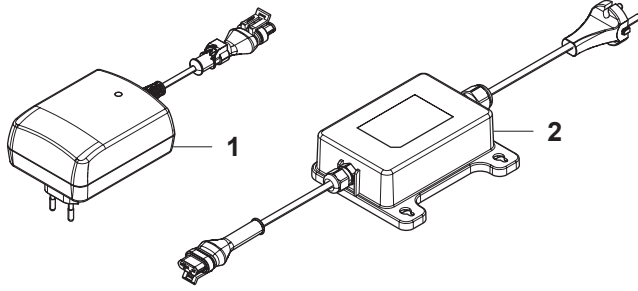

F GARDENA R70Li/R80Li INSTALLATION ACCESSORIES

PAGE F GARDENA R70Li/R80Li INSTALLATION ACCESSORIES				
Position	Article	Quantity	Notes	Kit / Assy
1	584 86 25-01	1	Power Supply Unit, EU	
2	584 86 26-02	1	Power Supply Unit, UK	
2	584 86 26-03	1	Power Supply Unit, CH	
2	584 86 26-04	1	Power Supply Unit, CA	
2	584 86 26-05	1	Power Supply Unit, AU-NZ	
3	579 82 51-01	1	Low Voltage Cable (20 m)	
3	579 82 51-02	1	Low Voltage Cable (10 m)	
3	579 82 51-03	1	Low Voltage Cable (3 m)	
4	966 80 98-01	1	Staples (100 pcs), Gardena Blister Pack	
4	Gardena 4090-20	1	Staples (100 pcs), Gardena Blister Pack	
5	575 23 86-02	1	Anchor Screw (3 pcs) incl. Allen Key	
6	967104801	1	Loop Wire 50 m, Gardena Blister Pack	
6	Gardena 4058-20	1	Loop Wire 50 m, Gardena Blister Pack	
6	966 80 96-01	1	Loop Wire (150 m), Gardena Blister Pack	
6	Gardena 4088-20	1	Loop Wire (150 m), Gardena Blister Pack	
6	580 66 20-03	1	Loop Wire (200 m)	
6	580 66 20-01	1	Loop Wire (250 m)	
6	580 66 20-04	1	Loop Wire (800 m)	
7	966 80 95-01	1	Blades (9 pcs), Gardena Blister Pack	
7	Gardena 4087-20	1	Blades (9 pcs), Gardena Blister Pack	
7	577 86 46-03	1	Long Life - Safety Blade, Husqvarna Blister Pack, 9 pcs	
7	577 60 65-05	1	Long Life - Safety Blade, 45 pcs	
7	577 60 66-04	1	Long Life - Safety Blade, 300 pcs	
8	535 12 90-01	1	Loop Wire Connector (1pcs)	10
9	501 98 02-01	1	Coupler (1pcs)	10
9	501 98 02-02	1	Coupler KIT (50pcs)	
10	966 80 97-01	1	2 Connectors+6 Couplers, Gardena Blister Pack	
10	Gardena 4089-20	1	2 Connectors+6 Couplers, Gardena Blister Pack	
10	579 04 81-01	1	5 Connectors+5 Couplers	
11	586 27 79-01	1	Sticker, Cable Markers (10 pcs)	
12	502 40 53-01	1	Label, Anti-Theft	
13	578 90 91-05	1	Installation DVD, Gardena	
14	115 84 43-01	1	Operator's Manual, Swedish	
14	115 84 43-06	1	Operator's Manual, Danish	
14	115 84 43-11	1	Operator's Manual, Finnish	
14	115 84 43-21	1	Operator's Manual, Norwegian	
14	115 84 43-26	1	Operator's Manual, English	
14	115 84 43-31	1	Operator's Manual, French	
14	115 84 43-36	1	Operator's Manual, Dutch	
14	115 84 43-41	1	Operator's Manual, Italian	
14	115 84 43-46	1	Operator's Manual, Spanish	
14	115 84 43-51	1	Operator's Manual, German	
14	115 84 43-58	1	Operator's Manual, Hungarian	
14	115 84 43-59	1	Operator's Manual, Portuguese	
14	115 84 43-61	1	Operator's Manual, Polish	
14	115 84 43-68	1	Operator's Manual, Slovakian	
14	115 84 43-84	1	Operator's Manual, Slovenian	
14	115 84 43-90	1	Operator's Manual, Czech	
15	115 84 37-01	1	Quick Guide, Swedish	
15	115 84 37-06	1	Quick Guide, Danish	
15	115 84 37-11	1	Quick Guide, Finnish	
15	115 84 37-21	1	Quick Guide, Norwegian	
15	115 84 37-26	1	Quick Guide, English	
15	115 84 37-31	1	Quick Guide, French	
15	115 84 37-36	1	Quick Guide, Dutch	
15	115 84 37-41	1	Quick Guide, Italian	
15	115 84 37-46	1	Quick Guide, Spanish	
15	115 84 37-51	1	Quick Guide, German	
15	115 84 37-58	1	Quick Guide, Hungarian	
15	115 84 37-59	1	Quick Guide, Portuguese	
15	115 84 37-61	1	Quick Guide, Polish	
15	115 84 37-68	1	Quick Guide, Slovakian	
15	115 84 37-84	1	Quick Guide, Slovenian	
15	115 84 37-90	1	Quick Guide, Czech	
16	967 10 49-01	1	Boundary repair kit, 5m boundary wire, 6x connectors, 10x staples	
16	Gardena 4059-20	1	Boundary repair kit, 5m boundary wire, 6x connectors, 10x staples