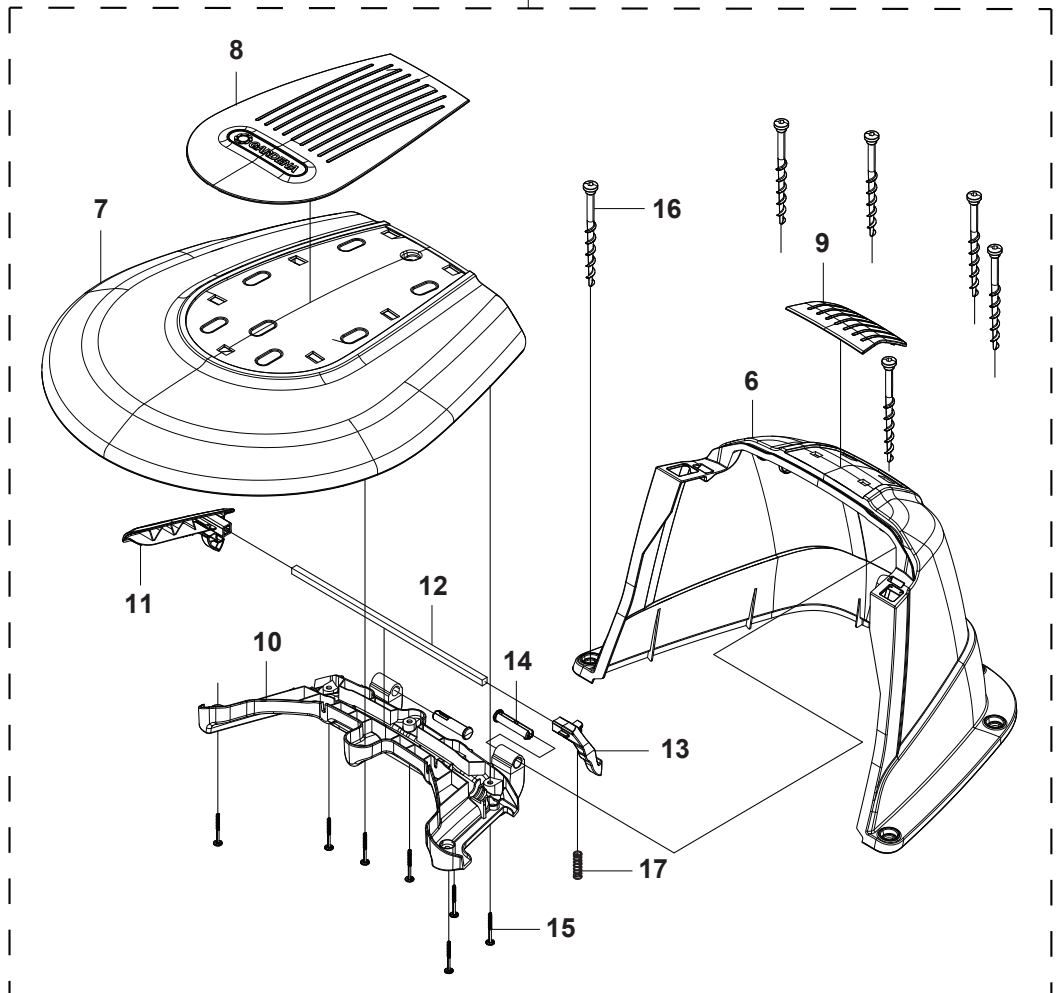

G GARDENA R70/80Li ACCESSORIES

18