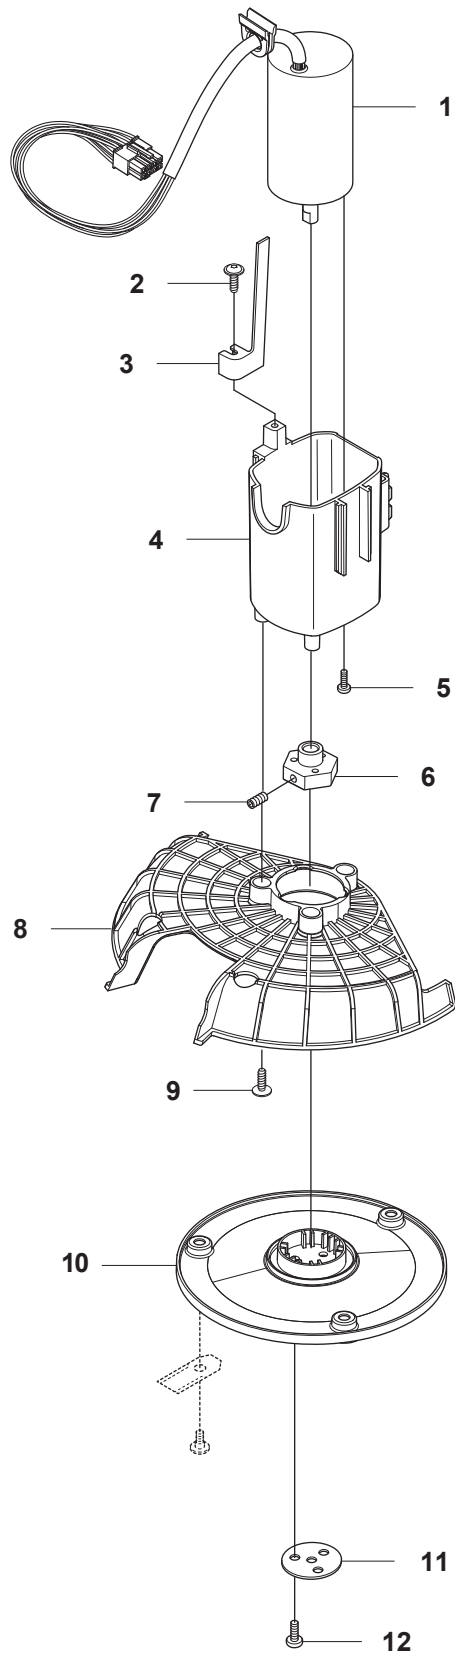

D GARDENA R70Li/R80Li
BLADE MOTOR & CUTTING EQUIPMENT

Position	Article	Quantity	Notes	Kit / Assy
1	584 98 93-02	1	Cutting Motor	
2	575 54 33-10	1	Screw, Grey (10 mm)	
3	574 50 35-01	1	Height Indicator	
4	581 02 03-01	1	Motor Housing	
5	576 21 38-01	3	Screw M4x12	
6	574 37 35-01	1	Hub, Cutting Motor	
7	576 21 35-01	1	Stop Screw	
8	579 75 83-01	1	Guard, Cutting Disc	
9	575 54 33-14	3	Screw, Grey (14 mm)	
10	574 48 71-01	1	Cutting Disc	
11	577 09 32-01	1	Washer	
12	576 21 38-01	3	Screw