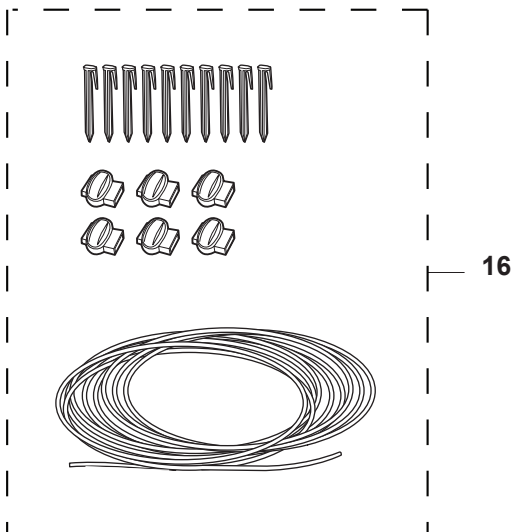

F GARDENA R70Li/R80Li INSTALLATION ACCESSORIES

PAGE F GARDENA R70Li/R80Li INSTALLATION ACCESSORIES				
Position	Article	Quantity	Notes	Kit / Assy
1	584 86 25-01	1	Power Supply Unit, EU	
2	584 86 26-02	1	Power Supply Unit, UK	
2	584 86 26-03	1	Power Supply Unit, CH	
2	584 86 26-04	1	Power Supply Unit, CA	
2	584 86 26-05	1	Power Supply Unit, AU-NZ	
3	579 82 51-01	1	Low Voltage Cable (20 m)	
3	579 82 51-02	1	Low Voltage Cable (10 m)	
3	579 82 51-03	1	Low Voltage Cable (3 m)	
4	966 80 98-01	1	Staples (100 pcs), Gardena Blister Pack	
4	Gardena 4090-20	1	Staples (100 pcs), Gardena Blister Pack	
5	575 23 86-02	1	Anchor Screw (3 pcs) incl. Allen Key	
6	967104801	1	Loop Wire 50 m, Gardena Blister Pack	
6	Gardena 4058-20	1	Loop Wire 50 m, Gardena Blister Pack	
6	966 80 96-01	1	Loop Wire (150 m), Gardena Blister Pack	
6	Gardena 4088-20	1	Loop Wire (150 m), Gardena Blister Pack	
6	580 66 20-03	1	Loop Wire (200 m)	
6	580 66 20-01	1	Loop Wire (250 m)	
6	580 66 20-04	1	Loop Wire (800 m)	
7	966 80 95-01	1	Blades (9 pcs), Gardena Blister Pack	
7	Gardena 4087-20	1	Blades (9 pcs), Gardena Blister Pack	
7	577 86 46-03	1	Long Life - Safety Blade, Husqvarna Blister Pack, 9 pcs	
7	577 60 65-05	1	Long Life - Safety Blade, 45 pcs	
7	577 60 66-04	1	Long Life - Safety Blade, 300 pcs	
8	535 12 90-01	1	Loop Wire Connector (1pcs)	10
9	501 98 02-01	1	Coupler (1pcs)	10
9	501 98 02-02	1	Coupler KIT (50pcs)	
10	966 80 97-01	1	2 Connectors+6 Couplers, Gardena Blister Pack	
10	Gardena 4089-20	1	2 Connectors+6 Couplers, Gardena Blister Pack	
10	579 04 81-01	1	5 Connectors+5 Couplers	
11	586 27 79-01	1	Sticker, Cable Markers (10 pcs)	
12	502 40 53-01	1	Label, Anti-Theft	
13	578 90 91-05	1	Installation DVD, Gardena	
14	115 84 43-01	1	Operator's Manual, Swedish	
14	115 84 43-06	1	Operator's Manual, Danish	
14	115 84 43-11	1	Operator's Manual, Finnish	
14	115 84 43-21	1	Operator's Manual, Norwegian	
14	115 84 43-26	1	Operator's Manual, English	
14	115 84 43-31	1	Operator's Manual, French	
14	115 84 43-36	1	Operator's Manual, Dutch	
14	115 84 43-41	1	Operator's Manual, Italian	
14	115 84 43-46	1	Operator's Manual, Spanish	
14	115 84 43-51	1	Operator's Manual, German	
14	115 84 43-58	1	Operator's Manual, Hungarian	
14	115 84 43-59	1	Operator's Manual, Portuguese	
14	115 84 43-61	1	Operator's Manual, Polish	
14	115 84 43-68	1	Operator's Manual, Slovakian	
14	115 84 43-84	1	Operator's Manual, Slovenian	
14	115 84 43-90	1	Operator's Manual, Czech	
15	115 84 37-01	1	Quick Guide, Swedish	
15	115 84 37-06	1	Quick Guide, Danish	
15	115 84 37-11	1	Quick Guide, Finnish	
15	115 84 37-21	1	Quick Guide, Norwegian	
15	115 84 37-26	1	Quick Guide, English	
15	115 84 37-31	1	Quick Guide, French	
15	115 84 37-36	1	Quick Guide, Dutch	
15	115 84 37-41	1	Quick Guide, Italian	
15	115 84 37-46	1	Quick Guide, Spanish	
15	115 84 37-51	1	Quick Guide, German	
15	115 84 37-58	1	Quick Guide, Hungarian	
15	115 84 37-59	1	Quick Guide, Portuguese	
15	115 84 37-61	1	Quick Guide, Polish	
15	115 84 37-68	1	Quick Guide, Slovakian	
15	115 84 37-84	1	Quick Guide, Slovenian	
15	115 84 37-90	1	Quick Guide, Czech	
16	967 10 49-01	1	Boundary repair kit, 5m boundary wire, 6x connectors, 10x staples	
16	Gardena 4059-20	1	Boundary repair kit, 5m boundary wire, 6x connectors, 10x staples