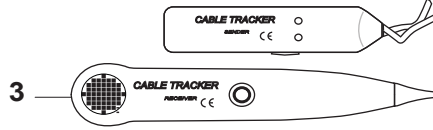

G GARDENA R70/80Li ACCESSORIES