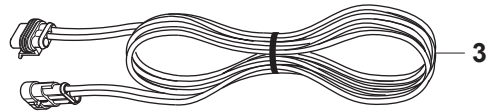

F GARDENA R70Li/R80Li INSTALLATION ACCESSORIES

PAGE F GARDENA R70Li/R80Li INSTALLATION ACCESSORIES				
Position	Article	Quantity	Notes	Kit / Assy
1	584 86 25-01	1	Power Supply Unit, EU	
2	584 86 26-02	1	Power Supply Unit, UK	
2	584 86 26-03	1	Power Supply Unit, CH	
2	584 86 26-04	1	Power Supply Unit, CA	
2	584 86 26-05	1	Power Supply Unit, AU-NZ	
3	579 82 51-01	1	Low Voltage Cable (20 m)	
3	579 82 51-02	1	Low Voltage Cable (10 m)	
3	579 82 51-03	1	Low Voltage Cable (3 m)	
4	966 80 98-01	1	Staples (100 pcs), Gardena Blister Pack	
4	Gardena 4090-20	1	Staples (100 pcs), Gardena Blister Pack	
5	575 23 86-02	1	Anchor Screw (3 pcs) incl. Allen Key	
6	967104801	1	Loop Wire 50 m, Gardena Blister Pack	
6	Gardena 4058-20	1	Loop Wire 50 m, Gardena Blister Pack	
6	966 80 96-01	1	Loop Wire (150 m), Gardena Blister Pack	
6	Gardena 4088-20	1	Loop Wire (150 m), Gardena Blister Pack	
6	580 66 20-03	1	Loop Wire (200 m)	
6	580 66 20-01	1	Loop Wire (250 m)	
6	580 66 20-04	1	Loop Wire (800 m)	
7	966 80 95-01	1	Blades (9 pcs), Gardena Blister Pack	
7	Gardena 4087-20	1	Blades (9 pcs), Gardena Blister Pack	
7	577 86 46-03	1	Long Life - Safety Blade, Husqvarna Blister Pack, 9 pcs	
7	577 60 65-05	1	Long Life - Safety Blade, 45 pcs	
7	577 60 66-04	1	Long Life - Safety Blade, 300 pcs	
8	535 12 90-01	1	Loop Wire Connector (1pcs)	10
9	501 98 02-01	1	Coupler (1pcs)	10
9	501 98 02-02	1	Coupler KIT (50pcs)	
10	966 80 97-01	1	2 Connectors+6 Couplers, Gardena Blister Pack	
10	Gardena 4089-20	1	2 Connectors+6 Couplers, Gardena Blister Pack	
10	579 04 81-01	1	5 Connectors+5 Couplers	
11	586 27 79-01	1	Sticker, Cable Markers (10 pcs)	
12	502 40 53-01	1	Label, Anti-Theft	
13	578 90 91-05	1	Installation DVD, Gardena	
14	115 84 43-01	1	Operator's Manual, Swedish	
14	115 84 43-06	1	Operator's Manual, Danish	
14	115 84 43-11	1	Operator's Manual, Finnish	
14	115 84 43-21	1	Operator's Manual, Norwegian	
14	115 84 43-26	1	Operator's Manual, English	
14	115 84 43-31	1	Operator's Manual, French	
14	115 84 43-36	1	Operator's Manual, Dutch	
14	115 84 43-41	1	Operator's Manual, Italian	
14	115 84 43-46	1	Operator's Manual, Spanish	
14	115 84 43-51	1	Operator's Manual, German	
14	115 84 43-58	1	Operator's Manual, Hungarian	
14	115 84 43-59	1	Operator's Manual, Portuguese	
14	115 84 43-61	1	Operator's Manual, Polish	
14	115 84 43-68	1	Operator's Manual, Slovakian	
14	115 84 43-84	1	Operator's Manual, Slovenian	
14	115 84 43-90	1	Operator's Manual, Czech	
15	115 84 37-01	1	Quick Guide, Swedish	
15	115 84 37-06	1	Quick Guide, Danish	
15	115 84 37-11	1	Quick Guide, Finnish	
15	115 84 37-21	1	Quick Guide, Norwegian	
15	115 84 37-26	1	Quick Guide, English	
15	115 84 37-31	1	Quick Guide, French	
15	115 84 37-36	1	Quick Guide, Dutch	
15	115 84 37-41	1	Quick Guide, Italian	
15	115 84 37-46	1	Quick Guide, Spanish	
15	115 84 37-51	1	Quick Guide, German	
15	115 84 37-58	1	Quick Guide, Hungarian	
15	115 84 37-59	1	Quick Guide, Portuguese	
15	115 84 37-61	1	Quick Guide, Polish	
15	115 84 37-68	1	Quick Guide, Slovakian	
15	115 84 37-84	1	Quick Guide, Slovenian	
15	115 84 37-90	1	Quick Guide, Czech	
16	967 10 49-01	1	Boundary repair kit, 5m boundary wire, 6x connectors, 10x staples	
16	Gardena 4059-20	1	Boundary repair kit, 5m boundary wire, 6x connectors, 10x staples