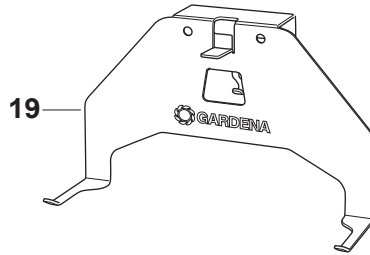

G GARDENA R70/80Li ACCESSORIES