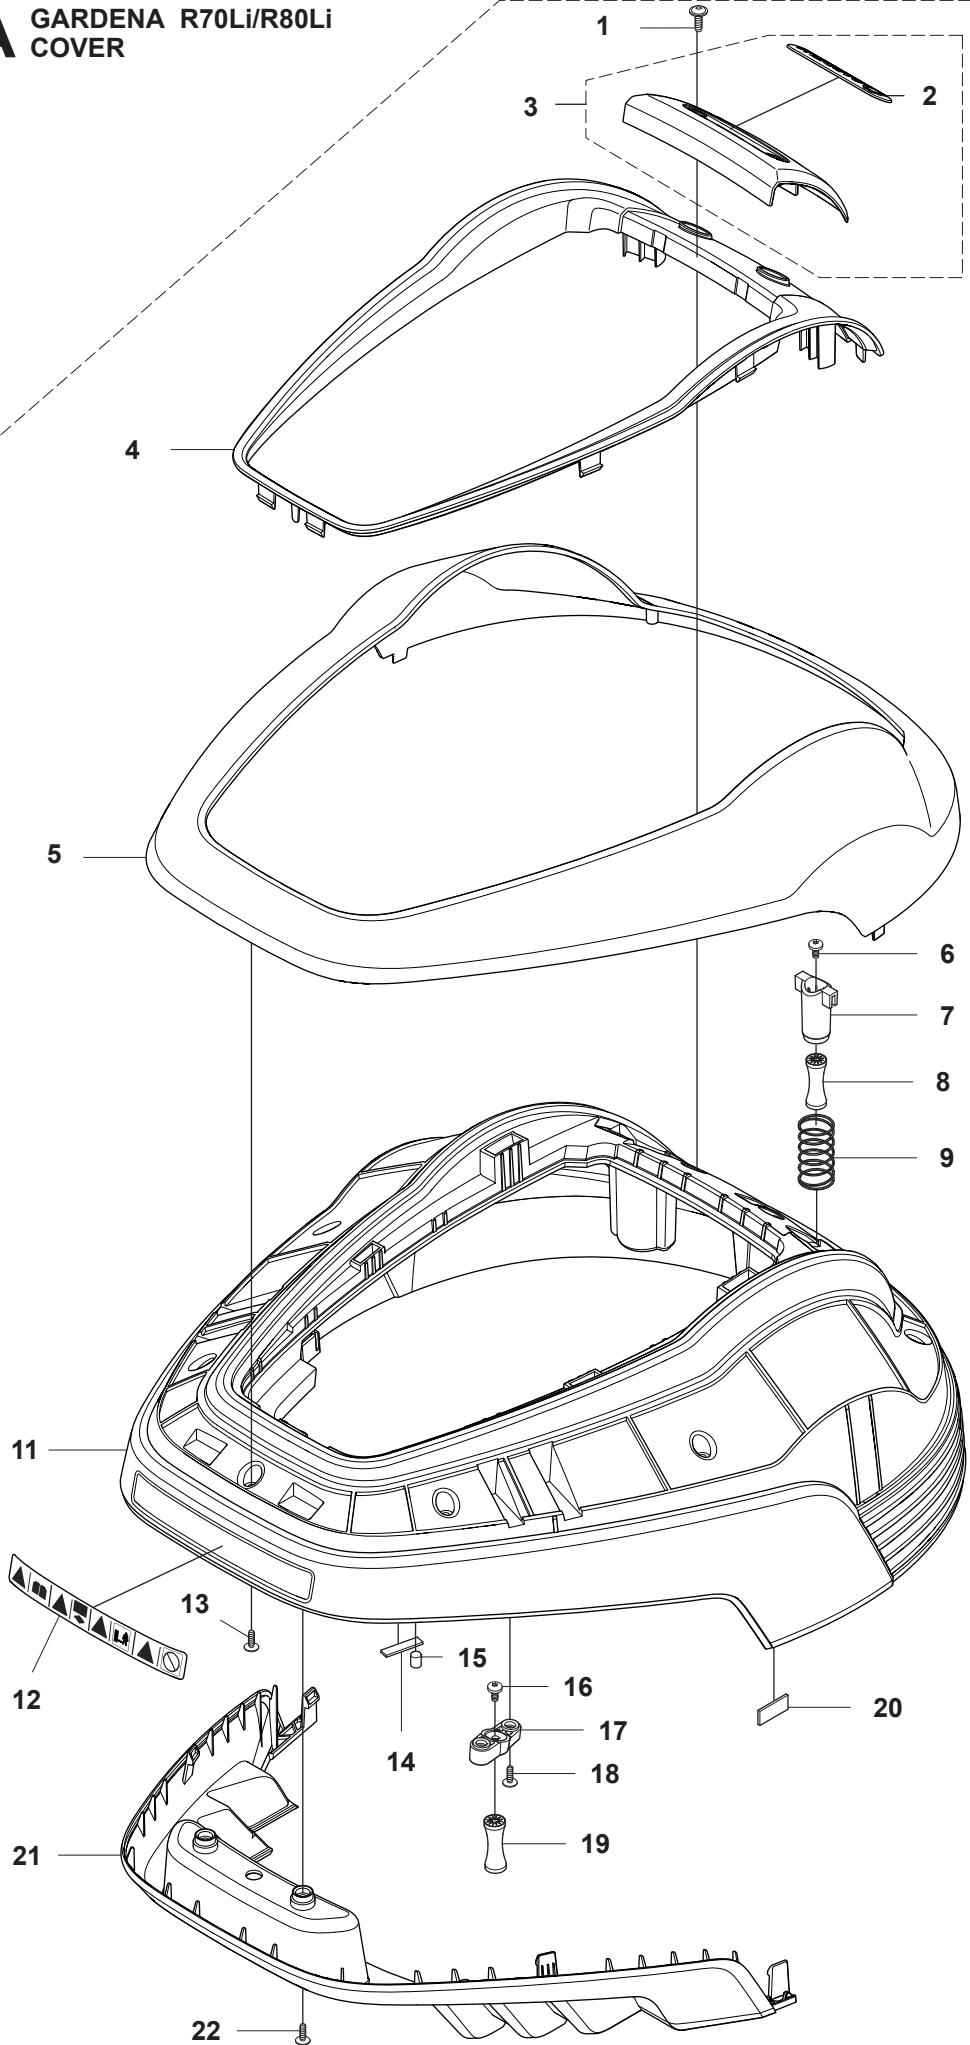

IPL, Gardena Robotic Lawn Mower, 2017-01, 590 14 64-01

GARDENA®

Robotic Lawn Mower R70Li/R80Li

2017

Spare parts

Ersatzteile

Pièces détachées

Reserve onderdelen

Repuestos

Reservdelar

A GARDENA R70Li/R80Li COVER

10

10

23

PAGE A GARDENA R70Li/R80Li COVER				
Position	Article	Quantity	Notes	Kit / Assy
1	575 54 33-14	2	Screw, Grey (14 mm)	
2	510 31 03-01	1	Decal, Gardena Logotype	3
3	579 39 21-05	1	Logo Plate KIT incl. Sticker & Decal	
4	577 70 76-03	1	Frame	
5	577 70 73-04	1	Cover	
6	576 21 39-01	2	Screw M5x12	
7	574 46 90-02	2	Bracket, Lift Sensor	
8	574 46 91-02	2	Rubber Damper	
9	574 48 51-02	2	Spring, Lift Sensor	
10	580 92 76-01	1	Decal, R70Li	
10	587 04 35-02	1	Decal, R80Li	
11	579 39 17-02	1	Main Body	
12	586 35 97-01	1	Warning Label	11
13	575 54 33-14	7	Screw, Grey (14 mm)	
14	576 03 01-01	1	Plate, Collision Sensor	11
15	576 18 33-01	1	Magnet, Collision Sensor	11
16	576 21 39-01	2	Screw M5x12	
17	575 41 60-02	2	Support Clamp	
18	575 54 33-14	4	Screw, Grey (14 mm)	
19	574 46 91-02	2	Rubber Damper	
20	576 18 32-01	1	Magnet, Lift Sensor	11
21	577 70 65-02	1	Bumper, Rear	
22	575 54 33-14	2	Screw, Grey (14 mm)	
23	577 95 53-12	1	Cover KIT, Complete excl. Model Decal	