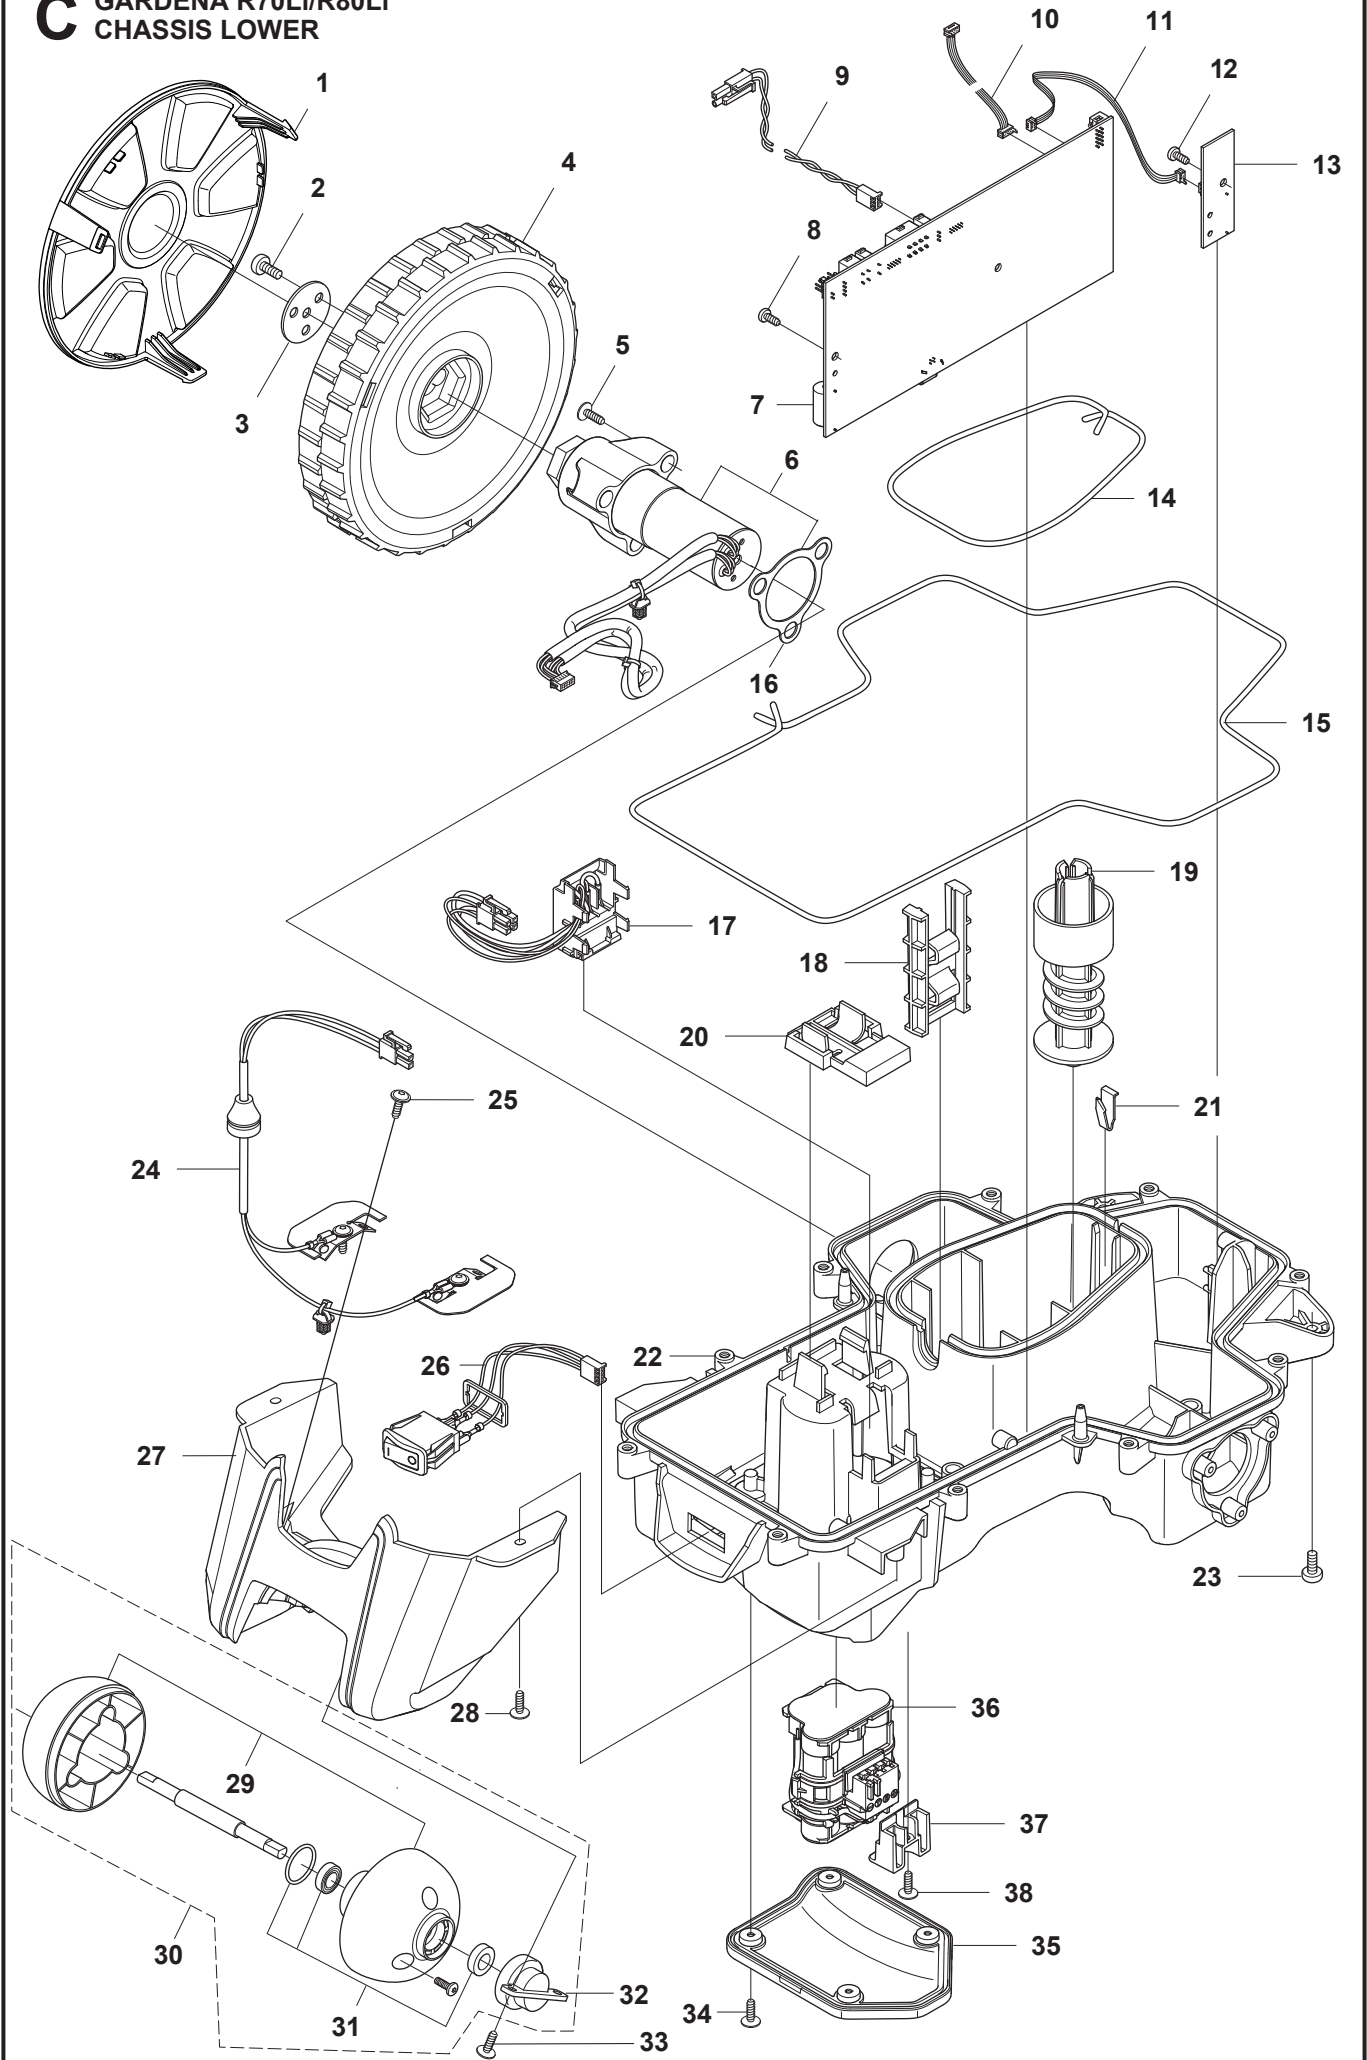

C GARDENA R70Li/R80Li
CHASSIS LOWER

PAGE C GARDENA R70Li/R80Li CHASSIS LOWER				
Position	Article	Quantity	Notes	Kit / Assy
1	577 70 79-01	2	Hub Cap, Drive Wheel	
2	576 21 39-02	6	Screw	
3	577 09 32-01	2	Washer, Drive Wheel	
4	574 46 51-04	2	Wheel, Drive Wheel	
5	575 54 33-14	6	Screw, Grey (14 mm)	
6	577 83 99-04	2	Wheel Motor KIT incl. Sealing	
7	588 62 88-03	1	Main Circuit Board (MCB)	
8	535 13 03-10	2	Screw (10 mm)	
9	576 22 02-01	1	Loom, Buzzer Extension	
10	588 83 27-01	1	Loom, Display	
11	588 90 12-01	1	Loom, Loop and Lift Sensor	
12	535 13 03-10	1	Screw (10 mm)	
13	588 57 21-01	1	PCB Sensor Board	
14	574 87 47-04	1	Sealing Strip (1 pcs, Ø4 mm)	
15	574 87 47-03	1	Sealing Strip, Chassis (1 pcs, Ø4 mm)	
16	574 37 37-01	2	Sealing/Gasket, Motor Flange	6
17	574 47 98-01	1	Loom, Li-Ion Battery	
18	574 50 19-01	2	Guide Rail, Motor Bowl	
19	574 48 46-01	1	Height Adjustment Screw	
20	575 40 82-01	1	Lock, Battery Plug	
21	577 10 32-01	1	Locking Spring	
22	577 84 62-03	1	Chassis Lower KIT incl. Sealing	
23	576 21 39-01	2	Screw	
24	588 95 09-01	1	Loom, Charging Plate	
25	575 52 95-02	2	Screw, Grey (14 mm)	
26	579 70 87-01	1	Swith ON/OFF with Seal	
27	574 46 72-02	1	Housing, Rear Wheel	
28	575 54 33-14	3	Screw, Grey (14 mm)	
29	583 85 39-02	1	Rear Wheel KIT	30
30	578 27 51-03	1	Rear Wheel KIT Complete	
31	578 27 52-01	1	Bearing (X2), Sealing (X2), O-Ring (X1)	30
32	577 71 50-01	2	Bearing Housing, Rear Wheel	30
33	575 54 33-14	4	Screw, Grey (14 mm)	
34	574 45 01-01	4	Screw	
35	589 58 61-01	1	Cover, Battery	
36	586 57 62-01	1	Battery, Lithium 18 v	
37	582 38 61-01	1	Bracket	
38	575 54 33-14	1	Screw, Grey (14 mm)