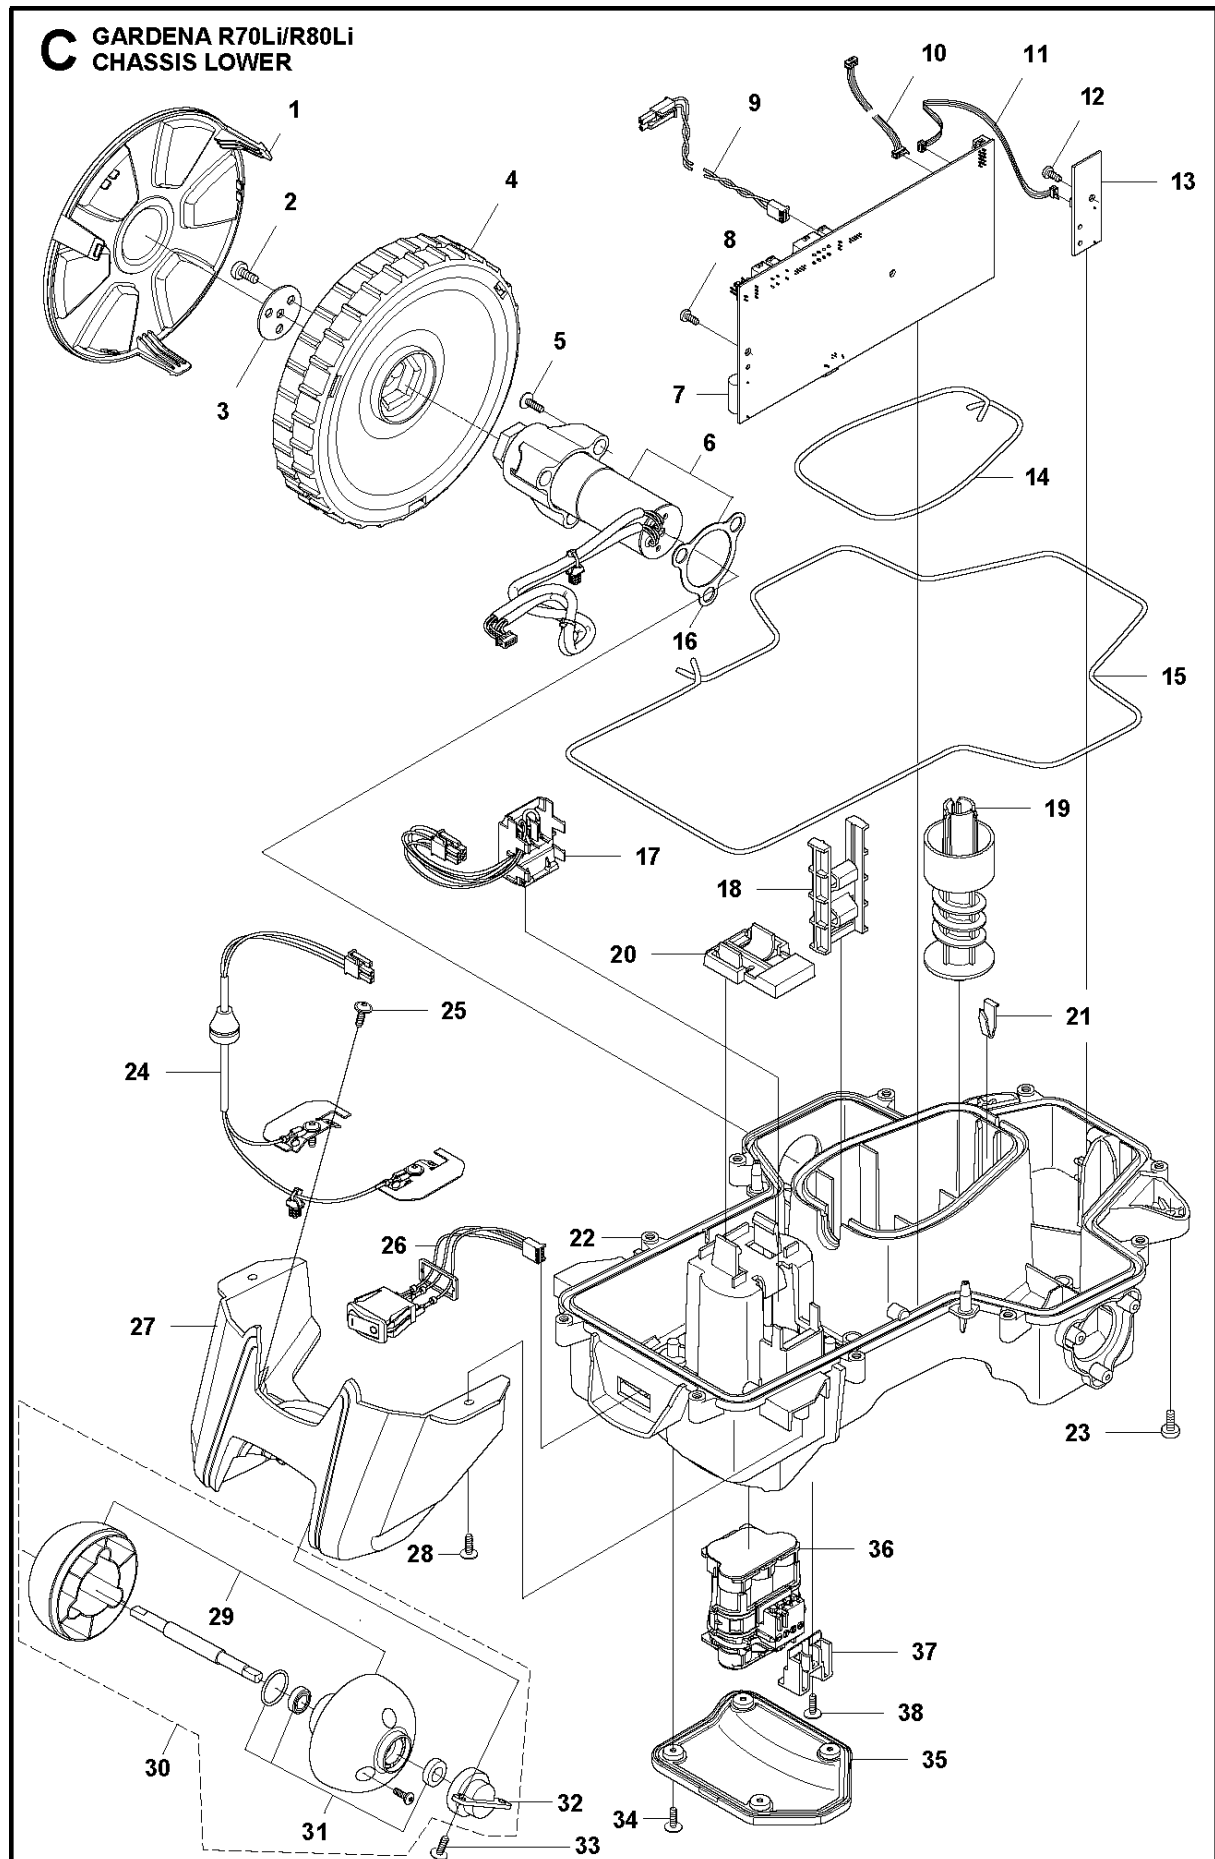

D GARDENA R70Li/R80Li
BLADE MOTOR & CUTTING EQUIPMENT

BLADE MOTOR & CUTTING EQUIPMENT

R80Li, 2017-01

Ref	Part No	Description	Remark	QTY KIT
1	584 98 93-02	MOTOR	Cutting Motor	1
2	575 54 33-10	SCREW	Screw, Grey (10 mm)	1
3	574 50 35-01	HEIGHT INDICATOR	Height Indicator	1
4	581 02 03-01	MOTOR HOUSING	Motor Housing	1
5	576 21 38-01	SCREW ITPANM	Screw M4x12	3
6	574 37 35-01	HUB	Hub, Cutting Motor	1
7	576 21 35-01	SCREW IHSETM	Stop Screw	1
8	579 75 83-01	GUARD	Guard, Cutting Disc	1
9	575 54 33-14	SCREW	Screw, Grey (14 mm)	3
10	574 48 71-01	CUTTING DISC	Cutting Disc	1
11	577 09 32-01	WASHER	Washer	1
12	576 21 38-01	SCREW ITPANM	Screw	3

CHARGING STATION

R80Li, 2017-01

Ref	Part No	Description	Remark	QTY KIT
1	577 97 23-15	CHARGING STATION	Charging Station, Gardena	1
2	535 12 87-02	DIODE LENS	Diode Lens	1
3	584 61 83-02	CHARGING STATION	Charging Station Cover, Gardena	1
4	582 87 62-01	PRINTED CIRCUIT ASSY	Circuit Board, Charging Station	1
5	588 22 21-01	HEXAGON NUT FLANGE	Nut Flange	2
6	535 08 74-01	WASHER	Washer	2
7	575 54 33-14	SCREW	Screw, Grey (14 mm)	2
8	587 12 51-01	CONTACT	Contacts, Charging Station	2
9	588 22 22-01	SCREW ITXPANM	Screw	2
10	582 38 10-01	CABLE ASSY	Loom, Charging Station	1
11	575 54 33-14	SCREW	Screw, Grey (14 mm)	2
12	535 12 79-01	BRACKET	Bracket	2
13	581 55 19-03	CHARGING STATION	Charging Station Base Plate	1
14	575 54 33-14	SCREW	Screw, Grey (14 mm)	4
17	575 54 33-14	SCREW	Screw, Grey (14 mm)	4
18	582 35 64-01	PANEL ASSY	Guide Cover, Charging Station	1