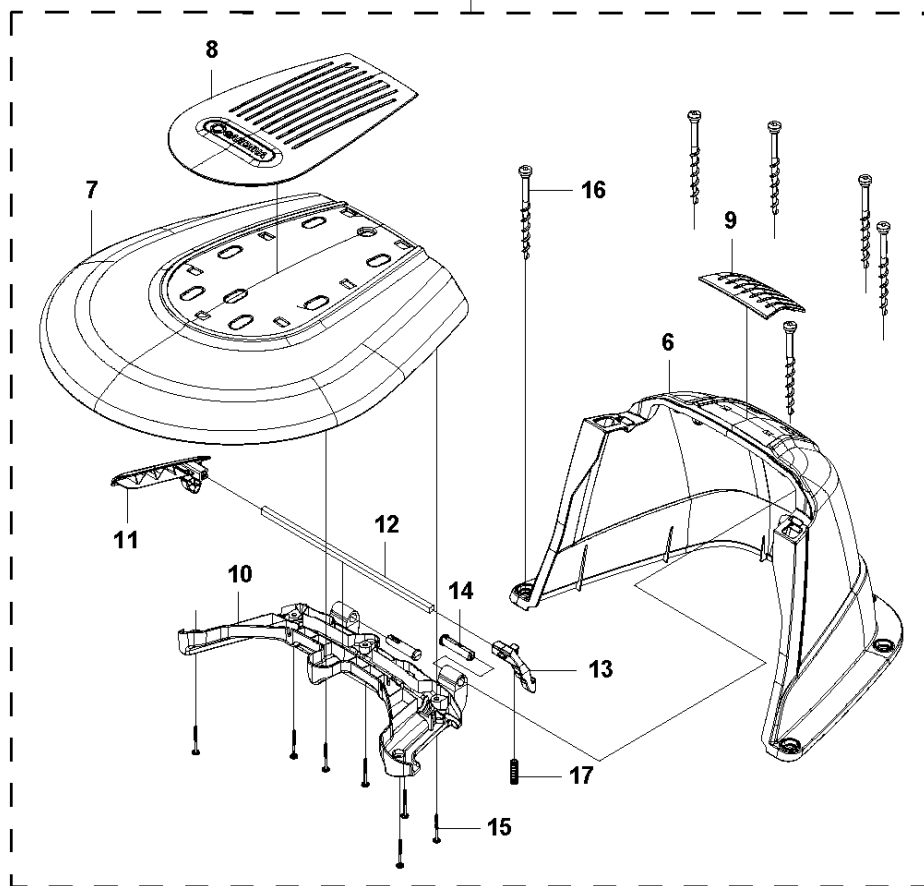

G GARDENA R70/80Li
ACCESSORIES

18