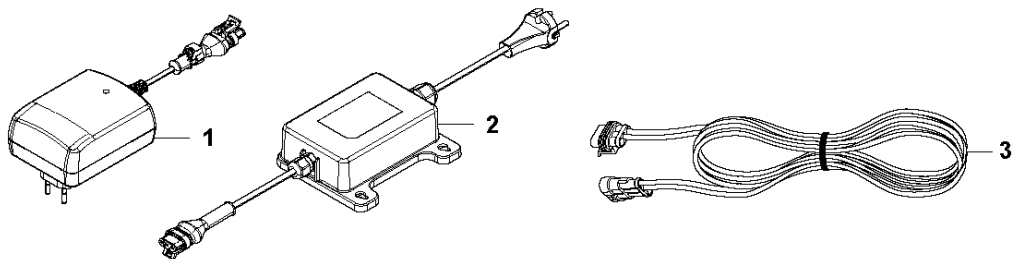

F GARDENA R70Li/R80Li
INSTALLATION ACCESSORIES

INSTALLATION ACCESSORIES

R80Li, 2017-01

Ref	Part No	Description	Remark	QTY KIT
1	584 86 25-01	TRANSFORMER	Power Supply Unit, EU	1
2	584 86 26-02	POWER UNIT	Power Supply Unit, UK	1
2	584 86 26-03	TRANSFORMER	Power Supply Unit, CH	1
2	584 86 26-04	POWER UNIT	Power Supply Unit, CA	1
2	584 86 26-05	POWER UNIT	Power Supply Unit, AU-NZ	1
3	579 82 51-01	CABLE ASSY	Low Voltage Cable (20 m)	1
3	579 82 51-02	CABLE ASSY	Low Voltage Cable (10 m)	1
3	579 82 51-03	CABLE ASSY	Low Voltage Cable (3 m)	1
4	966 80 98-01	STAPLE	Staples (100 pcs), Gardena Blister Pack	1
4	Gardena409020	TBD	Staples (100 pcs), Gardena Blister Pack	1
5	575 23 86-02	SCREW KIT	Anchor Screw (3 pcs) incl. Allen Key	1
6	967 10 48-01	WIRE	Loop Wire 50 m, Gardena Blister Pack	1
6	Gardena405820	TBD	Loop Wire 50 m, Gardena Blister Pack	1
6	966 80 96-01	WIRE	Loop Wire (150 m), Gardena Blister Pack	1
6	Gardena408820	TBD	Loop Wire (150 m), Gardena Blister Pack	1
6	580 66 20-03	WIRE	Loop Wire (200 m)	1
6	580 66 20-01	WIRE	Loop Wire (250 m)	1
6	580 66 20-04	WIRE	Loop Wire (800 m)	1
7	966 80 95-01	BLADE	Blades (9 pcs), Gardena Blister Pack	1
7	Gardena408720	TBD	Blades (9 pcs), Gardena Blister Pack	1
7	577 86 46-03	BLADE SET	Long Life - Safety Blade, Husqvarna Blister Pack, 9 pcs	1
7	577 60 65-05	BLADE SET	Long Life - Safety Blade, 45 pcs	1
7	577 60 66-04	BLADE SET	Long Life - Safety Blade, 300 pcs	1
8	535 12 90-01	CONNECTOR	Loop Wire Connector (1pcs)	1
9	501 98 02-01	COUPLER	Coupler (1pcs)	1
9	501 98 02-02	COUPLER	Coupler KIT (50pcs)	1
10	966 80 97-01	COUPLER	2 Connectors+6 Couplers, Gardena Blister Pack	1
10	Gardena408920	TBD	2 Connectors+6 Couplers, Gardena Blister Pack	1
10	579 04 81-01	ACCESSORY BAG	5 Connectors+5 Couplers	1
11	586 27 79-01	STICKER	Sticker, Cable Markers (10 pcs)	1
12	502 40 53-01	LABEL	Label, Anti-Theft	1
13	578 90 91-05	DVD	Installation DVD, Gardena	1
14	115844301	TBD	Operator's Manual, Swedish	1
14	115844306	TBD	Operator's Manual, Danish	1
14	115844311	TBD	Operator's Manual, Finnish	1
14	115844321	TBD	Operator's Manual, Norwegian	1
14	115844326	TBD	Operator's Manual, English	1
14	115844331	TBD	Operator's Manual, French	1
14	115844336	TBD	Operator's Manual, Dutch	1
14	115844341	TBD	Operator's Manual, Italian	1
14	115844346	TBD	Operator's Manual, Spanish	1
14	115844351	TBD	Operator's Manual, German	1
14	115844358	TBD	Operator's Manual, Hungarian	1
14	115844359	TBD	Operator's Manual, Portuguese	1
14	115844361	TBD	Operator's Manual, Polish	1