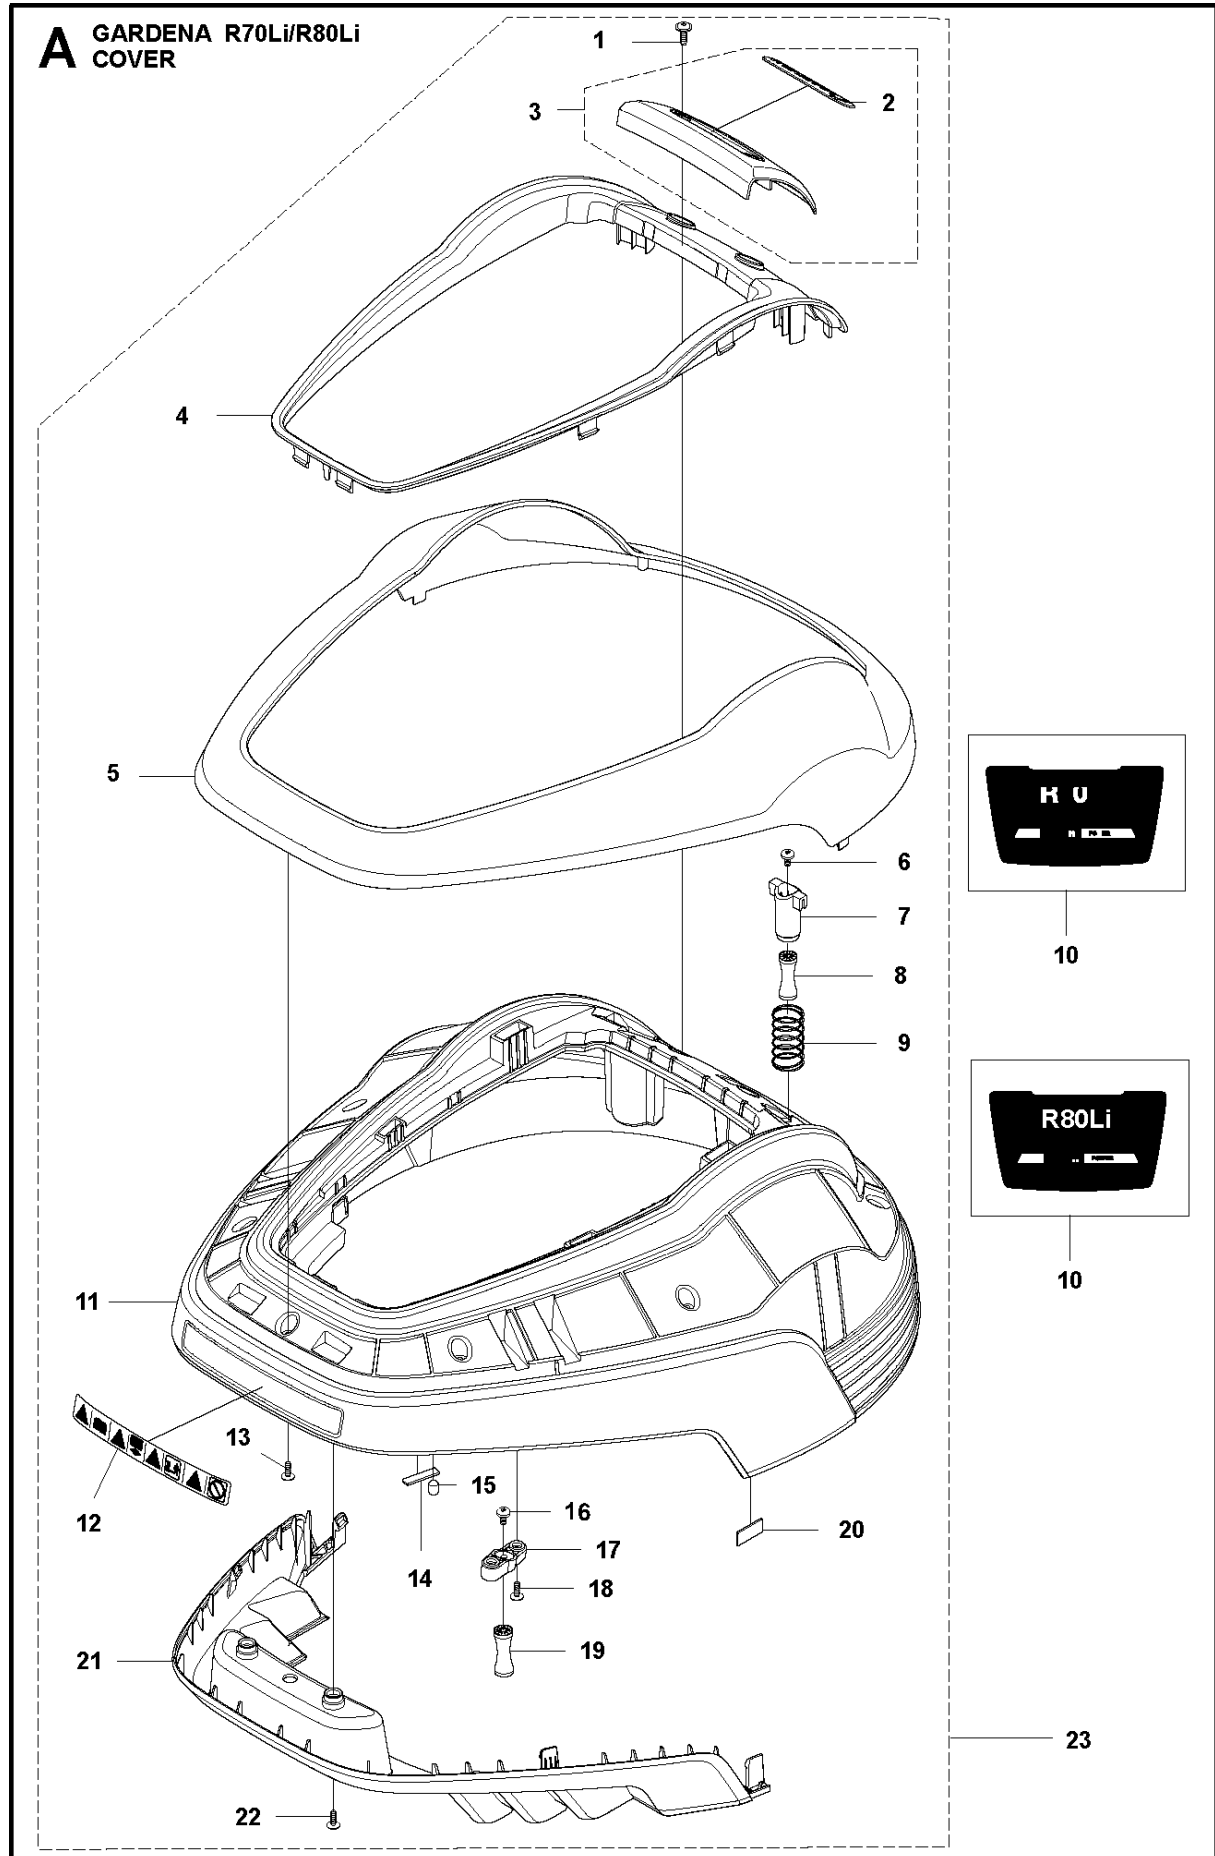

COVER

R80Li, 2017-01

Ref	Part No	Description	Remark	QTY KIT
1	575 54 33-14	SCREW	Screw, Grey (14 mm)	2
2	510 31 03-01	LOGOTYPE	Decal, Gardena Logotype	1
3	579 39 21-05	PLATE KIT	Logo Plate KIT incl. Sticker & Decal	1
4	577 70 76-03	FRAME	Frame	1
5	577 70 73-04	COVER	Cover	1
6	576 21 39-01	SCREW ITXPANM	Screw M5x12	2
7	574 46 90-02	BRACKET	Bracket, Lift Sensor	2
8	574 46 91-02	DAMPER	Rubber Damper	2
9	574 48 51-02	SPRING	Spring, Lift Sensor	2
10	580 92 76-01	LABEL	Decal, R70Li	1
10	587 04 35-02	LABEL	Decal, R80Li	1
11	579 39 17-02	KIT	Main Body	1
12	586 35 97-01	LABEL	Warning Label	1
13	575 54 33-14	SCREW	Screw, Grey (14 mm)	7
14	576 03 01-01	PLATE	Plate, Collision Sensor	1
15	576 18 33-01	MAGNET	Magnet, Collision Sensor	1
16	576 21 39-01	SCREW ITXPANM	Screw M5x12	2
17	575 41 60-02	SUPPORT CLAMP	Support Clamp	2
18	575 54 33-14	SCREW	Screw, Grey (14 mm)	4
19	574 46 91-02	DAMPER	Rubber Damper	2
20	576 18 32-01	MAGNET	Magnet, Lift Sensor	1
21	577 70 65-02	BUMPER	Bumper, Rear	1
22	575 54 33-14	SCREW	Screw, Grey (14 mm)	2
23	577 95 53-12	BODY SYSTEM	Cover KIT, Complete excl. Model Decal	1