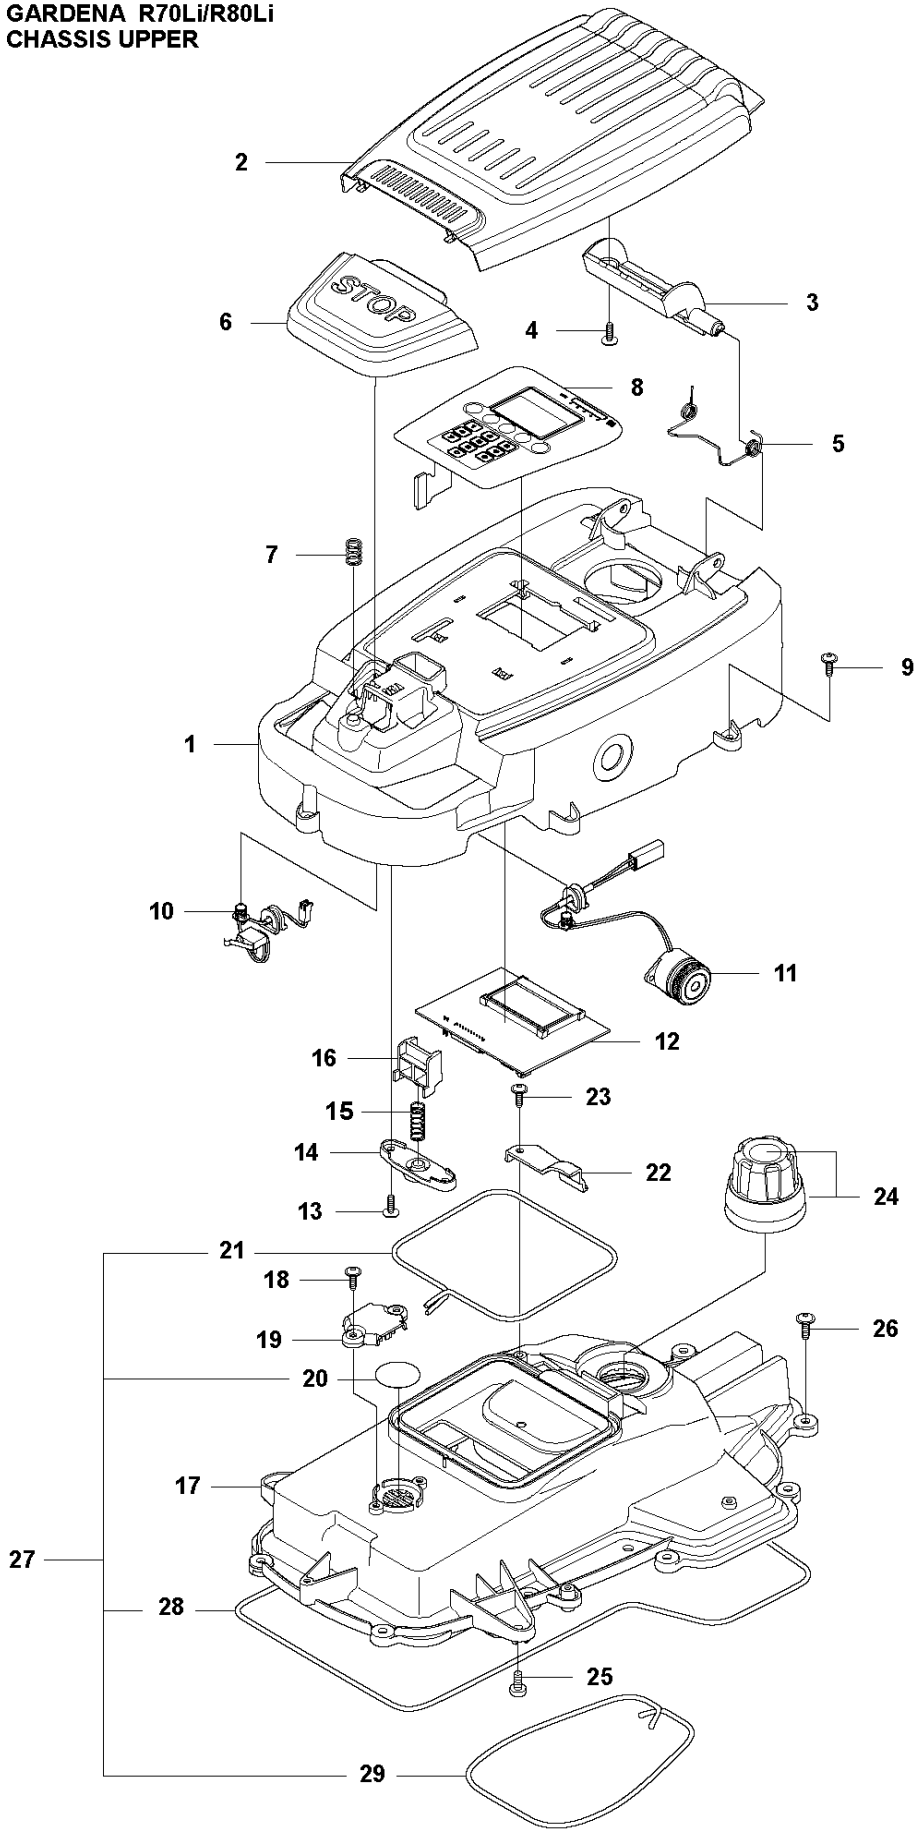

B GARDENA R70Li/R80Li
CHASSIS UPPER

CHASSIS UPPER

R80Li, 2017-01

Ref	Part No	Description	Remark	QTY KIT
1	579 39 19-02	KIT	Display Cover KIT incl. Sealing & Keyboard	1
2	577 70 72-03	COVER	Cover, Height Adjustment	1
3	577 70 78-01	HINGE	Hinge, Height Adjustment Lid	1
4	575 54 33-14	SCREW	Screw, Grey (14 mm)	2
5	578 44 52-01	SPRING	Spring, Height Adjustment Lid	1
6	577 70 66-01	BUTTON	Stop Button	1
7	574 48 70-01	SPRING	Spring, Stop Button	1
8	586 94 56-02	KEYBOARD	Keyboard	1
9	575 54 33-14	SCREW	Screw, Grey (14 mm)	5
10	574 48 03-01	SWITCH	Micro Switch, Stop Button	1
11	574 47 59-01	BUZZER	Buzzer, Display Cover	1
12	588 44 19-01	PRINTED CIRCUIT ASSY	Display/MMI, Circuit Board	1
13	575 54 33-14	SCREW	Screw, Grey (14 mm)	2
14	575 41 58-01	SPRING HOLDER	Spring Holder, Stop Button	1
15	576 24 22-01	SPRING	Spring Lock, Stop Button	1
16	575 40 90-01	LOCK	Lock, Stop Button	1
17	579 39 20-02	KIT	Chassis Upper KIT incl. Sealing & Air Filter	1
18	575 54 33-14	SCREW	Screw, Grey (14 mm)	2
19	576 69 70-01	COVER	Cover, Air Filter	1
20	577 75 37-01	KIT	Air Filter KIT (10 pcs)	1
21	574 87 47-04	SEALING STRIP	Sealing Strip (1 pcs, 4 mm)	1
22	576 05 39-01	COVER	Cover, Height Indicator	1
23	575 54 33-14	SCREW	Screw, Grey (14 mm)	1
24	579 39 22-01	KIT	Knob, height adjustment KIT incl. Knob & Sticker	1
25	576 21 39-01	SCREW ITXPANM	Screw	2
26	574 45 01-01	SCREW ITXPANT	Screw	10
27	588 40 70-01	SEAL KIT	Seal KIT incl. Sealing Strip Chassis (1 pcs), Sealing Strip Short (2 pcs), Air Filter (1 pcs)	1
28	574 87 47-03	SEALING STRIP	Sealing Strip, Chassis (1 pcs, 4 mm)	1
29	574 87 47-04	SEALING STRIP	Sealing Strip (1 pcs, 4 mm)	1