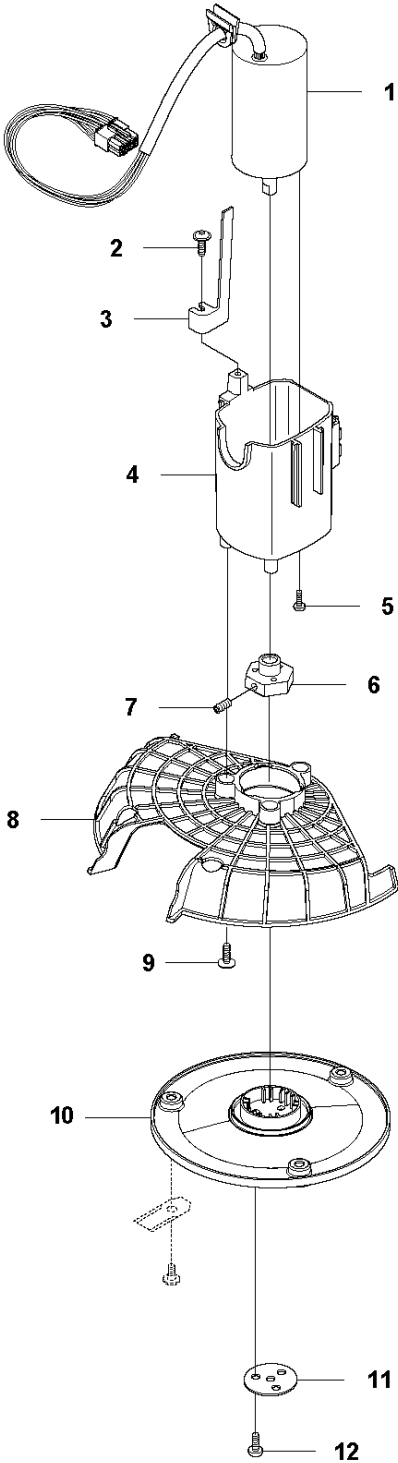

D GARDENA R70Li/R80Li
BLADE MOTOR & CUTTING EQUIPMENT

BLADE MOTOR & CUTTING EQUIPMENT

R80Li, 2017-01

Ref	Part No	Description	Remark	QTY KIT
1	584 98 93-02	MOTOR	Cutting Motor	1
2	575 54 33-10	SCREW	Screw, Grey (10 mm)	1
3	574 50 35-01	HEIGHT INDICATOR	Height Indicator	1
4	581 02 03-01	MOTOR HOUSING	Motor Housing	1
5	576 21 38-01	SCREW ITPANM	Screw M4x12	3
6	574 37 35-01	HUB	Hub, Cutting Motor	1
7	576 21 35-01	SCREW IHSETM	Stop Screw	1
8	579 75 83-01	GUARD	Guard, Cutting Disc	1
9	575 54 33-14	SCREW	Screw, Grey (14 mm)	3
10	574 48 71-01	CUTTING DISC	Cutting Disc	1
11	577 09 32-01	WASHER	Washer	1
12	576 21 38-01	SCREW ITPANM	Screw	3