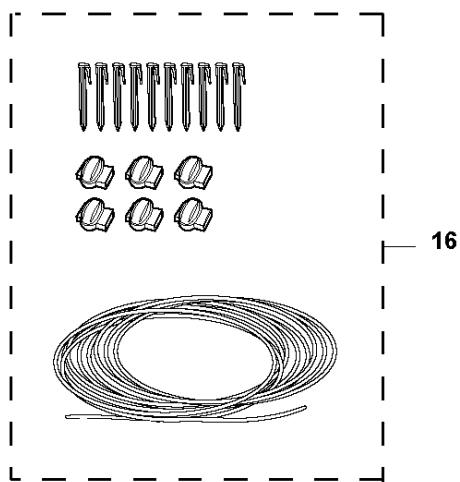

F GARDENA R70Li/R80Li
INSTALLATION ACCESSORIES

INSTALLATION ACCESSORIES

R80Li, 2017-01

Ref	Part No	Description	Remark	QTY KIT
1	584 86 25-01	TRANSFORMER	Power Supply Unit, EU	1
2	584 86 26-02	POWER UNIT	Power Supply Unit, UK	1
2	584 86 26-03	TRANSFORMER	Power Supply Unit, CH	1
2	584 86 26-04	POWER UNIT	Power Supply Unit, CA	1
2	584 86 26-05	POWER UNIT	Power Supply Unit, AU-NZ	1
3	579 82 51-01	CABLE ASSY	Low Voltage Cable (20 m)	1
3	579 82 51-02	CABLE ASSY	Low Voltage Cable (10 m)	1
3	579 82 51-03	CABLE ASSY	Low Voltage Cable (3 m)	1
4	966 80 98-01	STAPLE	Staples (100 pcs), Gardena Blister Pack	1
4	Gardena409020	TBD	Staples (100 pcs), Gardena Blister Pack	1
5	575 23 86-02	SCREW KIT	Anchor Screw (3 pcs) incl. Allen Key	1
6	967 10 48-01	WIRE	Loop Wire 50 m, Gardena Blister Pack	1
6	Gardena405820	TBD	Loop Wire 50 m, Gardena Blister Pack	1
6	966 80 96-01	WIRE	Loop Wire (150 m), Gardena Blister Pack	1
6	Gardena408820	TBD	Loop Wire (150 m), Gardena Blister Pack	1
6	580 66 20-03	WIRE	Loop Wire (200 m)	1
6	580 66 20-01	WIRE	Loop Wire (250 m)	1
6	580 66 20-04	WIRE	Loop Wire (800 m)	1
7	966 80 95-01	BLADE	Blades (9 pcs), Gardena Blister Pack	1
7	Gardena408720	TBD	Blades (9 pcs), Gardena Blister Pack	1
7	577 86 46-03	BLADE SET	Long Life - Safety Blade, Husqvarna Blister Pack, 9 pcs	1
7	577 60 65-05	BLADE SET	Long Life - Safety Blade, 45 pcs	1
7	577 60 66-04	BLADE SET	Long Life - Safety Blade, 300 pcs	1
8	535 12 90-01	CONNECTOR	Loop Wire Connector (1pcs)	1
9	501 98 02-01	COUPLER	Coupler (1pcs)	1
9	501 98 02-02	COUPLER	Coupler KIT (50pcs)	1
10	966 80 97-01	COUPLER	2 Connectors+6 Couplers, Gardena Blister Pack	1
10	Gardena408920	TBD	2 Connectors+6 Couplers, Gardena Blister Pack	1
10	579 04 81-01	ACCESSORY BAG	5 Connectors+5 Couplers	1
11	586 27 79-01	STICKER	Sticker, Cable Markers (10 pcs)	1
12	502 40 53-01	LABEL	Label, Anti-Theft	1
13	578 90 91-05	DVD	Installation DVD, Gardena	1
14	115844301	TBD	Operator's Manual, Swedish	1
14	115844306	TBD	Operator's Manual, Danish	1
14	115844311	TBD	Operator's Manual, Finnish	1
14	115844321	TBD	Operator's Manual, Norwegian	1
14	115844326	TBD	Operator's Manual, English	1
14	115844331	TBD	Operator's Manual, French	1
14	115844336	TBD	Operator's Manual, Dutch	1
14	115844341	TBD	Operator's Manual, Italian	1
14	115844346	TBD	Operator's Manual, Spanish	1
14	115844351	TBD	Operator's Manual, German	1
14	115844358	TBD	Operator's Manual, Hungarian	1
14	115844359	TBD	Operator's Manual, Portuguese	1
14	115844361	TBD	Operator's Manual, Polish	1