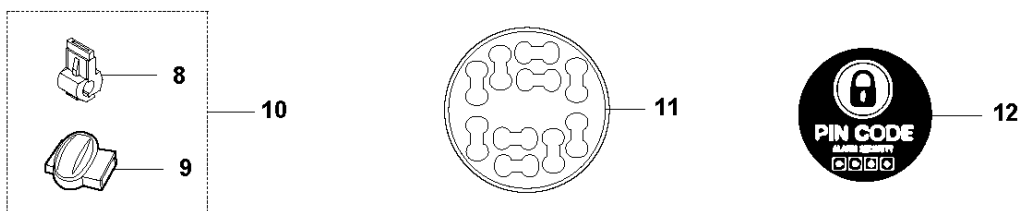

F GARDENA R70Li/R80Li
INSTALLATION ACCESSORIES

INSTALLATION ACCESSORIES

R80Li, 2017-01

Ref	Part No	Description	Remark	QTY KIT
1	584 86 25-01	TRANSFORMER	Power Supply Unit, EU	1
2	584 86 26-02	POWER UNIT	Power Supply Unit, UK	1
2	584 86 26-03	TRANSFORMER	Power Supply Unit, CH	1
2	584 86 26-04	POWER UNIT	Power Supply Unit, CA	1
2	584 86 26-05	POWER UNIT	Power Supply Unit, AU-NZ	1
3	579 82 51-01	CABLE ASSY	Low Voltage Cable (20 m)	1
3	579 82 51-02	CABLE ASSY	Low Voltage Cable (10 m)	1
3	579 82 51-03	CABLE ASSY	Low Voltage Cable (3 m)	1
4	966 80 98-01	STAPLE	Staples (100 pcs), Gardena Blister Pack	1
4	Gardena409020	TBD	Staples (100 pcs), Gardena Blister Pack	1
5	575 23 86-02	SCREW KIT	Anchor Screw (3 pcs) incl. Allen Key	1
6	967 10 48-01	WIRE	Loop Wire 50 m, Gardena Blister Pack	1
6	Gardena405820	TBD	Loop Wire 50 m, Gardena Blister Pack	1
6	966 80 96-01	WIRE	Loop Wire (150 m), Gardena Blister Pack	1
6	Gardena408820	TBD	Loop Wire (150 m), Gardena Blister Pack	1
6	580 66 20-03	WIRE	Loop Wire (200 m)	1
6	580 66 20-01	WIRE	Loop Wire (250 m)	1
6	580 66 20-04	WIRE	Loop Wire (800 m)	1
7	966 80 95-01	BLADE	Blades (9 pcs), Gardena Blister Pack	1
7	Gardena408720	TBD	Blades (9 pcs), Gardena Blister Pack	1
7	577 86 46-03	BLADE SET	Long Life - Safety Blade, Husqvarna Blister Pack, 9 pcs	1
7	577 60 65-05	BLADE SET	Long Life - Safety Blade, 45 pcs	1
7	577 60 66-04	BLADE SET	Long Life - Safety Blade, 300 pcs	1
8	535 12 90-01	CONNECTOR	Loop Wire Connector (1pcs)	1
9	501 98 02-01	COUPLER	Coupler (1pcs)	1
9	501 98 02-02	COUPLER	Coupler KIT (50pcs)	1
10	966 80 97-01	COUPLER	2 Connectors+6 Couplers, Gardena Blister Pack	1
10	Gardena408920	TBD	2 Connectors+6 Couplers, Gardena Blister Pack	1
10	579 04 81-01	ACCESSORY BAG	5 Connectors+5 Couplers	1
11	586 27 79-01	STICKER	Sticker, Cable Markers (10 pcs)	1
12	502 40 53-01	LABEL	Label, Anti-Theft	1
13	578 90 91-05	DVD	Installation DVD, Gardena	1
14	115844301	TBD	Operator's Manual, Swedish	1
14	115844306	TBD	Operator's Manual, Danish	1
14	115844311	TBD	Operator's Manual, Finnish	1
14	115844321	TBD	Operator's Manual, Norwegian	1
14	115844326	TBD	Operator's Manual, English	1
14	115844331	TBD	Operator's Manual, French	1
14	115844336	TBD	Operator's Manual, Dutch	1
14	115844341	TBD	Operator's Manual, Italian	1
14	115844346	TBD	Operator's Manual, Spanish	1
14	115844351	TBD	Operator's Manual, German	1
14	115844358	TBD	Operator's Manual, Hungarian	1
14	115844359	TBD	Operator's Manual, Portuguese	1
14	115844361	TBD	Operator's Manual, Polish	1