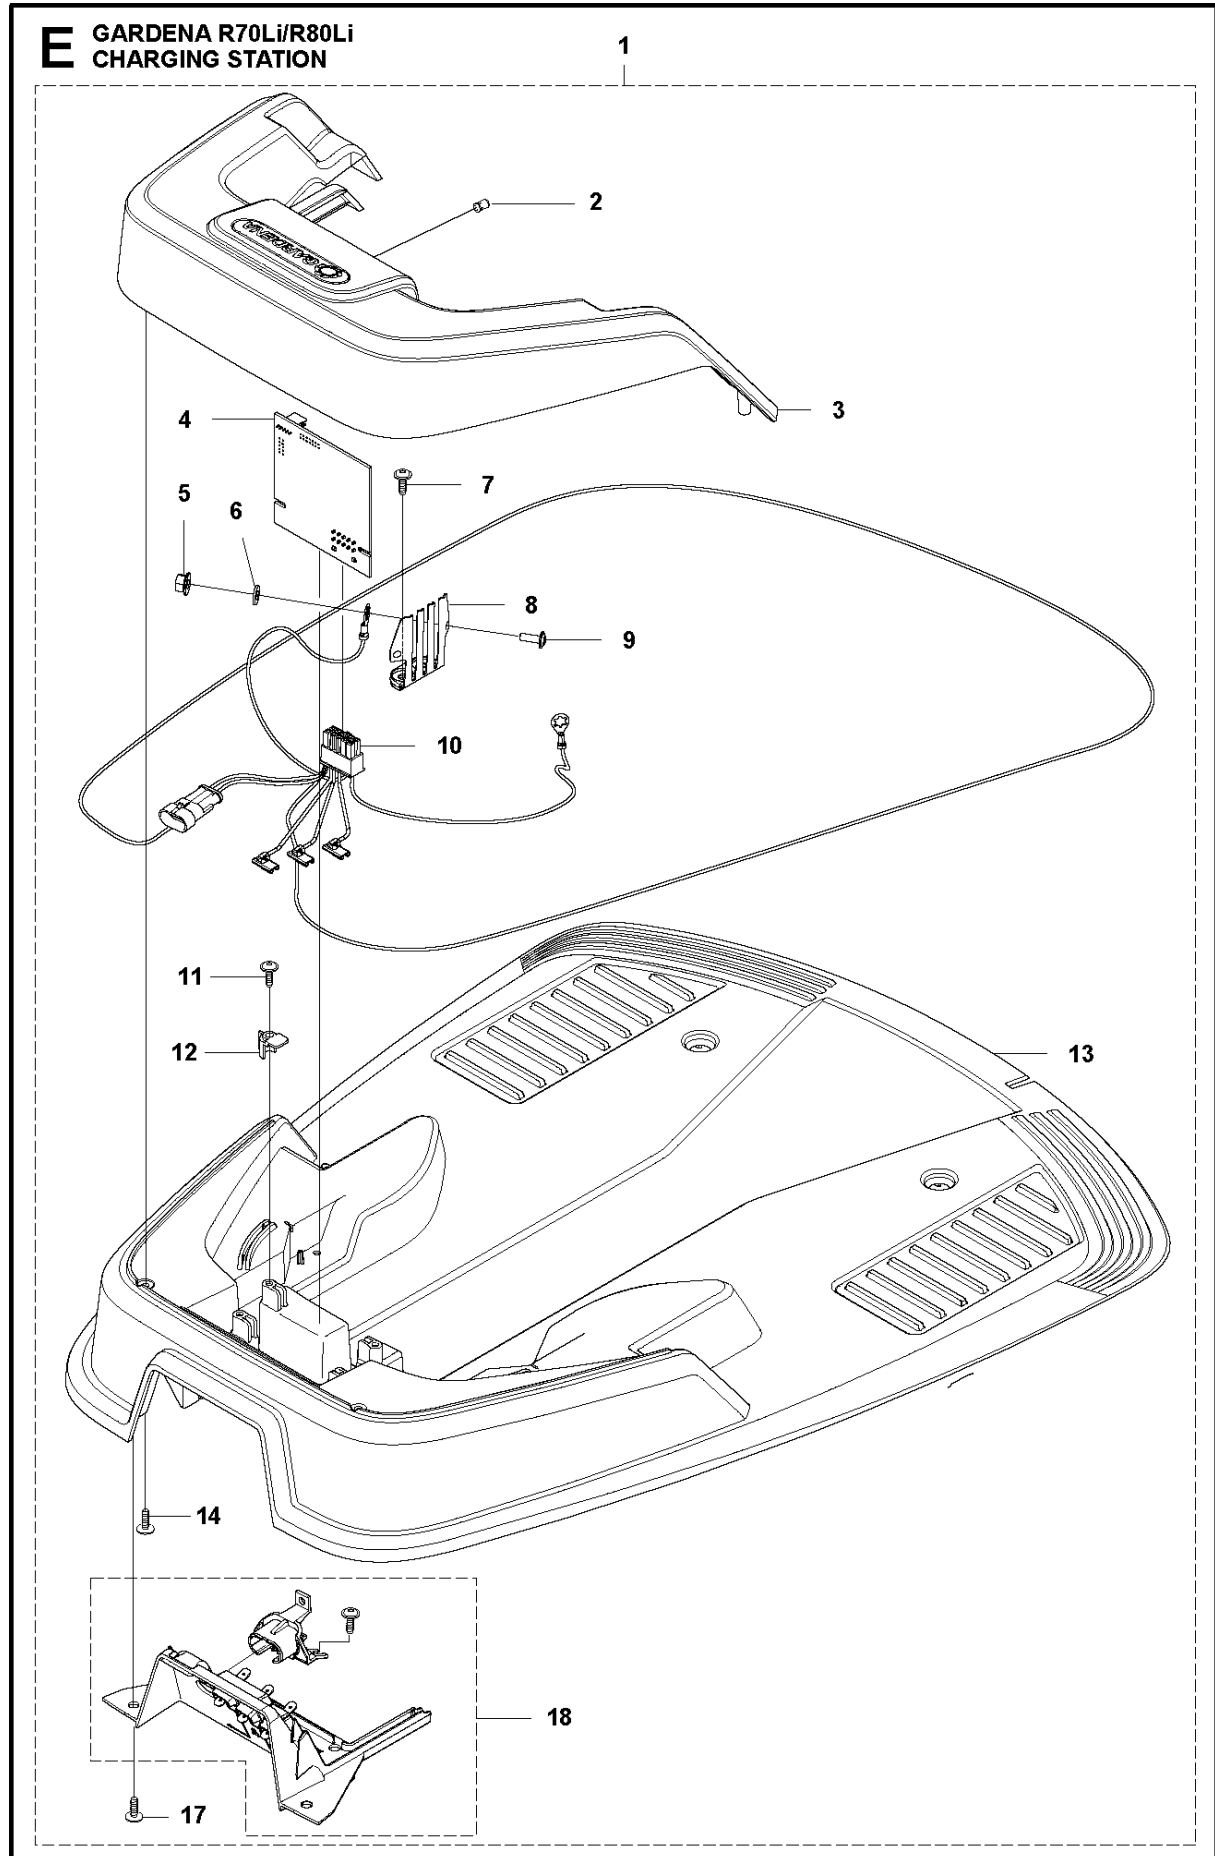

D GARDENA R70Li/R80Li
BLADE MOTOR & CUTTING EQUIPMENT

BLADE MOTOR & CUTTING EQUIPMENT

R80Li, 2017-01

Ref	Part No	Description	Remark	QTY KIT
1	584 98 93-02	MOTOR	Cutting Motor	1
2	575 54 33-10	SCREW	Screw, Grey (10 mm)	1
3	574 50 35-01	HEIGHT INDICATOR	Height Indicator	1
4	581 02 03-01	MOTOR HOUSING	Motor Housing	1
5	576 21 38-01	SCREW ITPANM	Screw M4x12	3
6	574 37 35-01	HUB	Hub, Cutting Motor	1
7	576 21 35-01	SCREW IHSETM	Stop Screw	1
8	579 75 83-01	GUARD	Guard, Cutting Disc	1
9	575 54 33-14	SCREW	Screw, Grey (14 mm)	3
10	574 48 71-01	CUTTING DISC	Cutting Disc	1
11	577 09 32-01	WASHER	Washer	1
12	576 21 38-01	SCREW ITPANM	Screw	3

CHARGING STATION

R80Li, 2017-01

Ref	Part No	Description	Remark	QTY KIT
1	577 97 23-15	CHARGING STATION	Charging Station, Gardena	1
2	535 12 87-02	DIODE LENS	Diode Lens	1
3	584 61 83-02	CHARGING STATION	Charging Station Cover, Gardena	1
4	582 87 62-01	PRINTED CIRCUIT ASSY	Circuit Board, Charging Station	1
5	588 22 21-01	HEXAGON NUT FLANGE	Nut Flange	2
6	535 08 74-01	WASHER	Washer	2
7	575 54 33-14	SCREW	Screw, Grey (14 mm)	2
8	587 12 51-01	CONTACT	Contacts, Charging Station	2
9	588 22 22-01	SCREW ITXPANM	Screw	2
10	582 38 10-01	CABLE ASSY	Loom, Charging Station	1
11	575 54 33-14	SCREW	Screw, Grey (14 mm)	2
12	535 12 79-01	BRACKET	Bracket	2
13	581 55 19-03	CHARGING STATION	Charging Station Base Plate	1
14	575 54 33-14	SCREW	Screw, Grey (14 mm)	4
17	575 54 33-14	SCREW	Screw, Grey (14 mm)	4
18	582 35 64-01	PANEL ASSY	Guide Cover, Charging Station	1