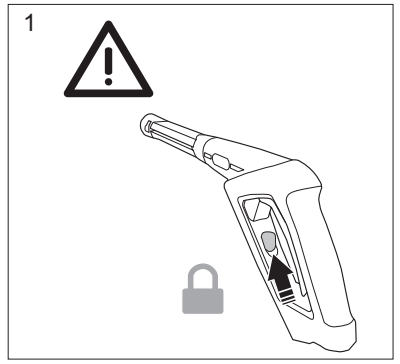

MIN 1/2"

MAX 20°C

MAX 3m

**H**

590661001

Pipe Cleaning Hose 15m

590659501

Backflow Preventer