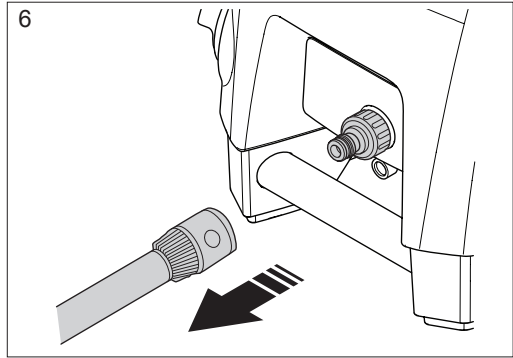

MIN 1/2"

MAX 20°C

MAX 3m

**H**

590661001

Pipe Cleaning Hose 15m

590659501

Backflow Preventer