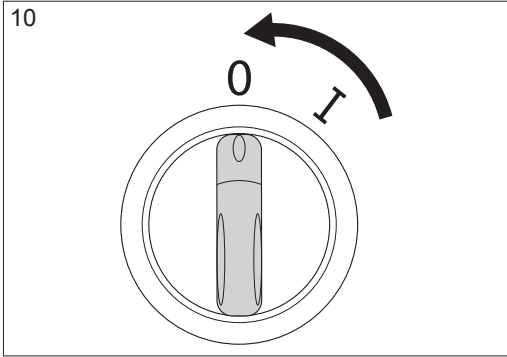

MIN 1/2"

MAX 20°C

MAX 3m

**H**

590661001

Pipe Cleaning Hose 15m

590659501

Backflow Preventer