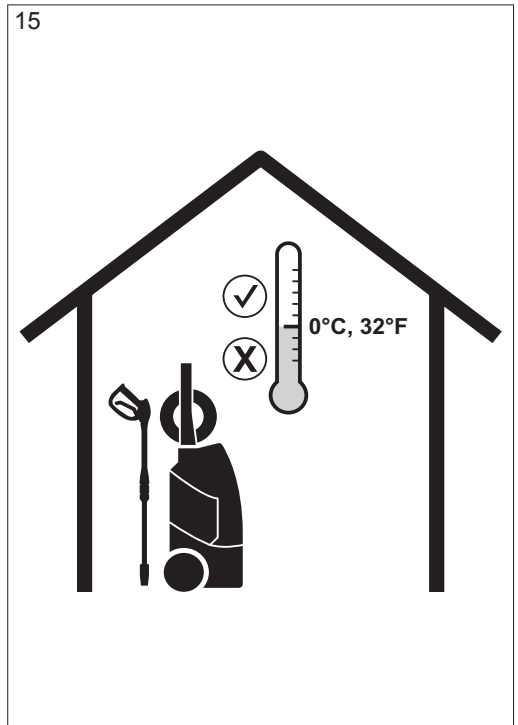

MIN 1/2"

MAX 20°C

MAX 3m

**H**

590661001

Pipe Cleaning Hose 15m

590659501

Backflow Preventer