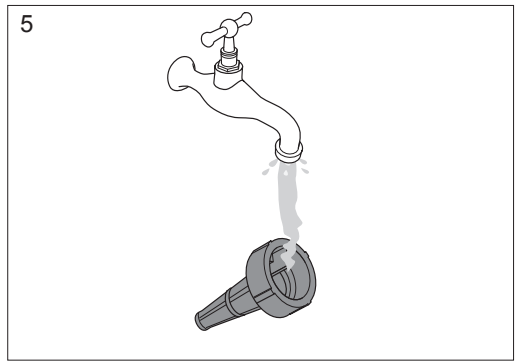

MIN 1/2"

MAX 20°C

MAX 3m

**H**

590661001

Pipe Cleaning Hose 15m

590659501

Backflow Preventer

590657801

Surface Cleaner SC 400

590659701

Suction Hose

590661101

Angled Spray Lance

590659301

Water Filter