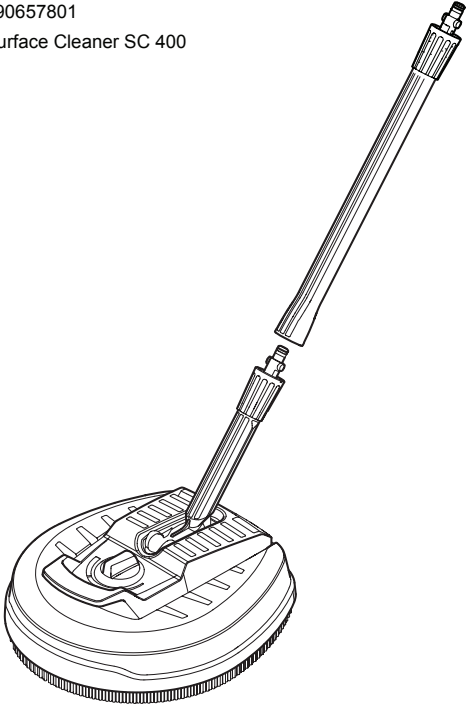

MIN 1/2"

MAX 20°C

MAX 3m

**H**

590661001

Pipe Cleaning Hose 15m

590659501

Backflow Preventer

590657801

Surface Cleaner SC 400

590659701

Suction Hose

590661101

Angled Spray Lance

590659301

Water Filter