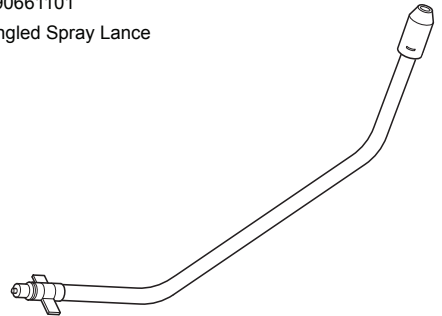

590657801

Surface Cleaner SC 400

590659701

Suction Hose

590661101

Angled Spray Lance

590659301

Water Filter