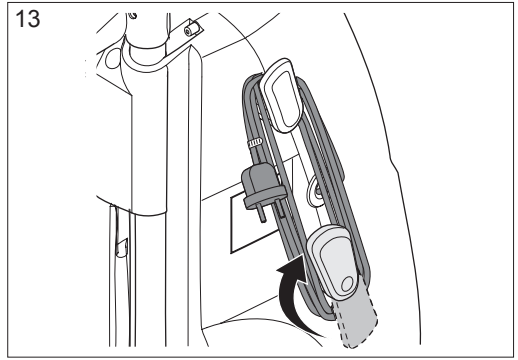

MIN 1/2"

MAX 20°C

MAX 3m

**H**

590661001

Pipe Cleaning Hose 15m

590659501

Backflow Preventer