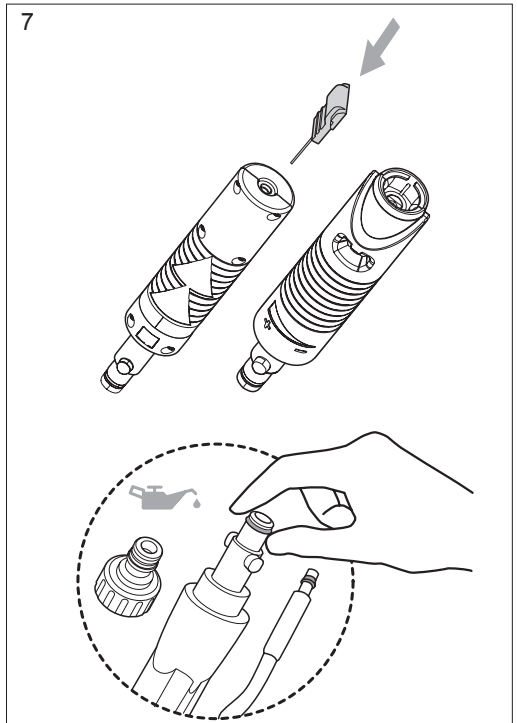

MIN 1/2"

MAX 20°C

MAX 3m

**H**

590661001

Pipe Cleaning Hose 15m

590659501

Backflow Preventer