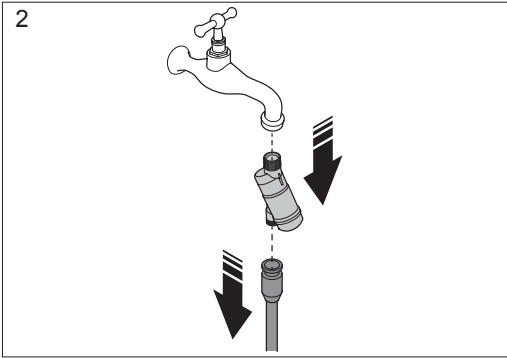

MIN 1/2"

MAX 20°C

MAX 3m

**H**

590661001

Pipe Cleaning Hose 15m

590659501

Backflow Preventer