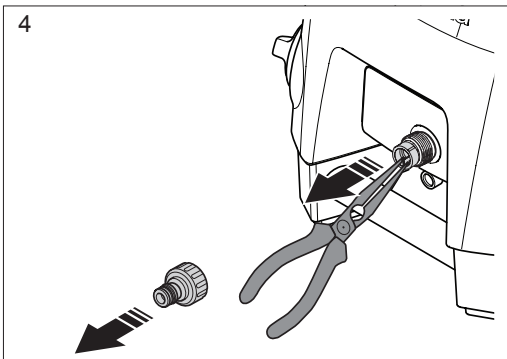

MIN 1/2"

MAX 20°C

MAX 3m

**H**

590661001

Pipe Cleaning Hose 15m

590659501

Backflow Preventer