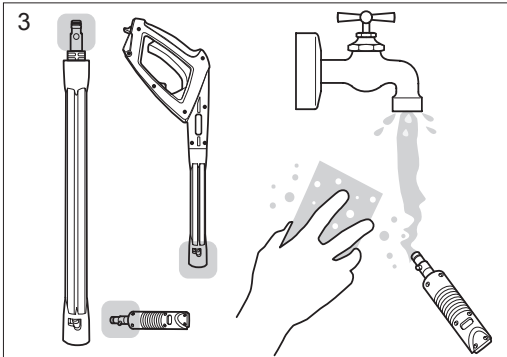

MIN 1/2"

MAX 20°C

MAX 3m

**H**

590661001

Pipe Cleaning Hose 15m

590659501

Backflow Preventer