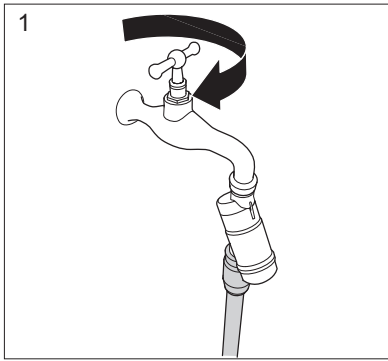

MIN 1/2"

MAX 20°C

MAX 3m

**H**

590661001

Pipe Cleaning Hose 15m

590659501

Backflow Preventer