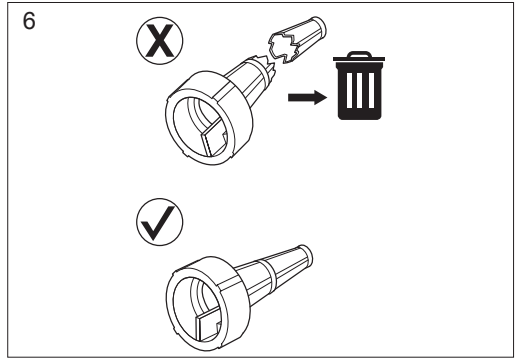

MIN 1/2"

MAX 20°C

MAX 3m

**H**

590661001

Pipe Cleaning Hose 15m

590659501

Backflow Preventer