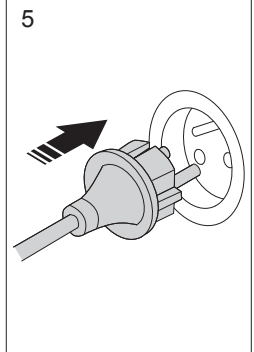

1

not included

MAX 1m

MIN 1/2"

MAX 20°C

MAX 3m