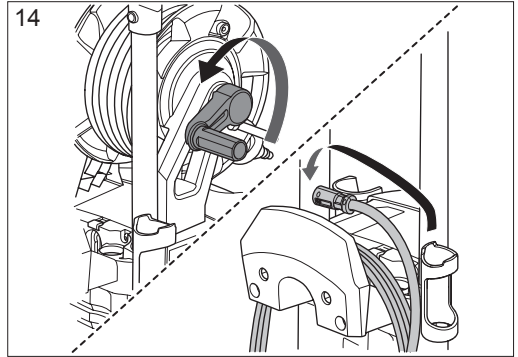

MIN 1/2"

MAX 20°C

MAX 3m

**H**

590661001

Pipe Cleaning Hose 15m

590659501

Backflow Preventer