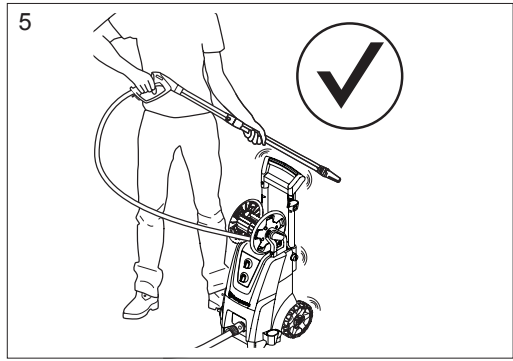

MIN 1/2"

MAX 20°C

MAX 3m

**H**

590661001

Pipe Cleaning Hose 15m

590659501

Backflow Preventer