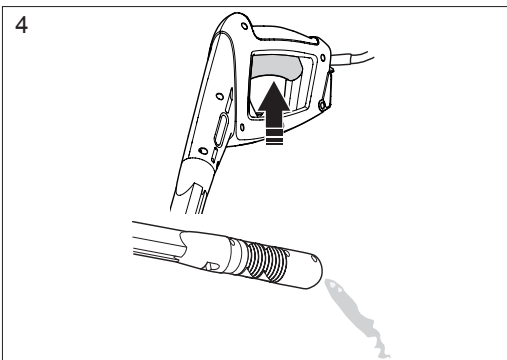

MIN 1/2"

MAX 20°C

MAX 3m

**H**

590661001

Pipe Cleaning Hose 15m

590659501

Backflow Preventer