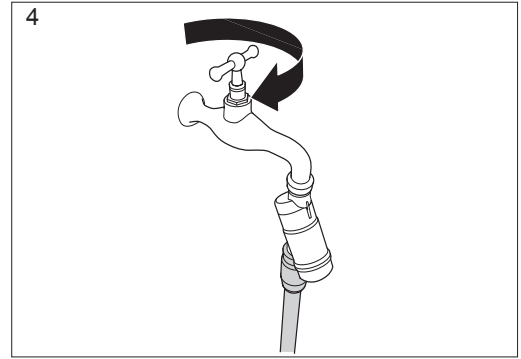

MIN 1/2"

MAX 20°C

MAX 3m

**H**

590661001

Pipe Cleaning Hose 15m

590659501

Backflow Preventer