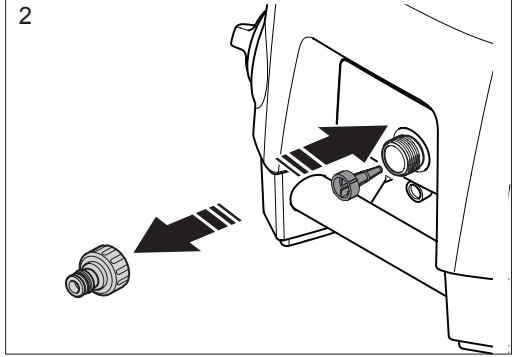

MIN 1/2"

MAX 20°C

MAX 3m

**H**

590661001

Pipe Cleaning Hose 15m

590659501

Backflow Preventer