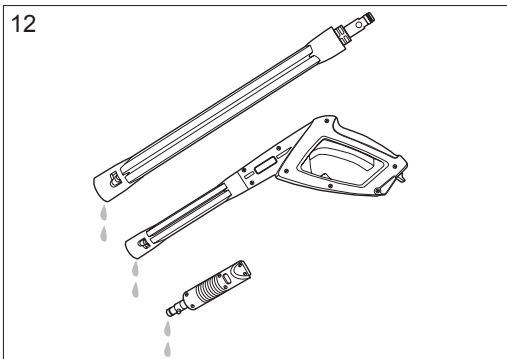

MIN 1/2"

MAX 20°C

MAX 3m

**H**

590661001

Pipe Cleaning Hose 15m

590659501

Backflow Preventer