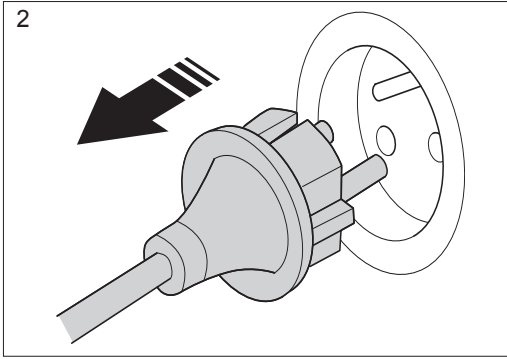

MIN 1/2"

MAX 20°C

MAX 3m

**H**

590661001

Pipe Cleaning Hose 15m

590659501

Backflow Preventer