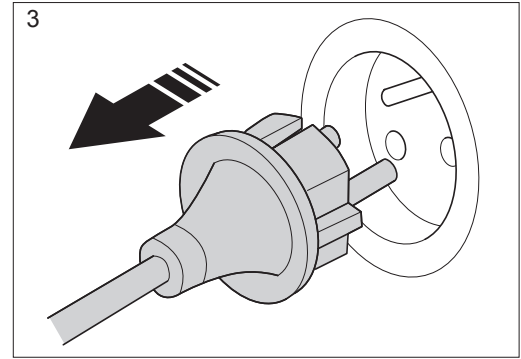

MIN 1/2"

MAX 20°C

MAX 3m

**H**

590661001

Pipe Cleaning Hose 15m

590659501

Backflow Preventer