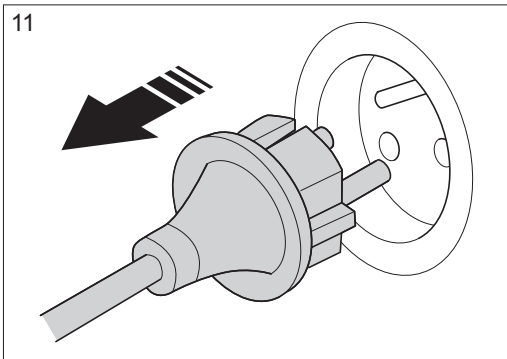

MIN 1/2"

MAX 20°C

MAX 3m

**H**

590661001

Pipe Cleaning Hose 15m

590659501

Backflow Preventer