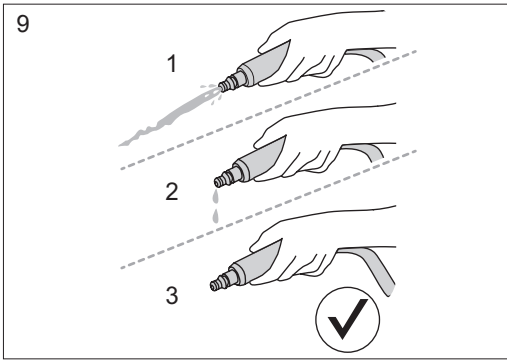

MIN 1/2"

MAX 20°C

MAX 3m

**H**

590661001

Pipe Cleaning Hose 15m

590659501

Backflow Preventer