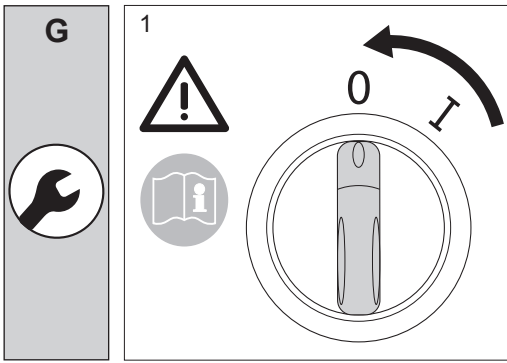

MIN 1/2"

MAX 20°C

MAX 3m

**H**

590661001

Pipe Cleaning Hose 15m

590659501

Backflow Preventer