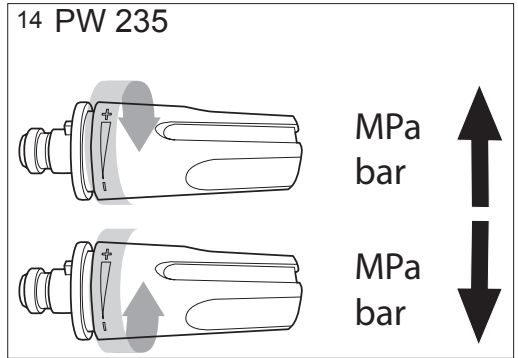

114 21 46-38

PW 235

PW 235R

E

>5min

F

H

590657901
Surface Cleaner SC 300