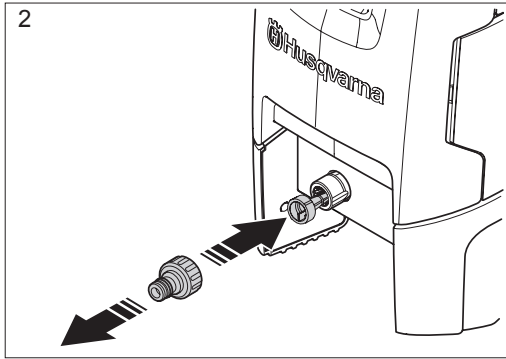

114 21 46-38

PW 235

PW 235R

E

>5min

F

H

590657901
Surface Cleaner SC 300