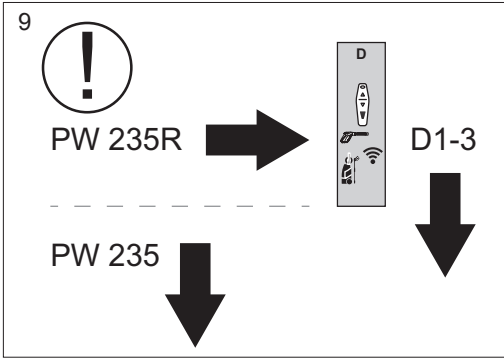

114 21 46-38

PW 235

PW 235R

E

>5min

F

H

590657901
Surface Cleaner SC 300