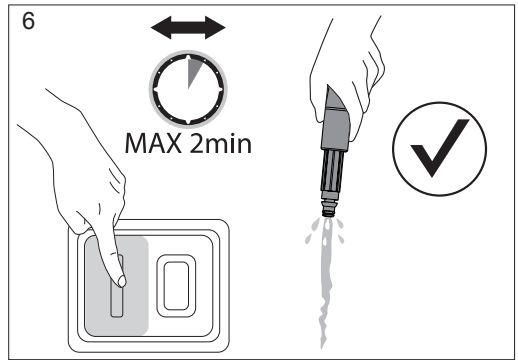

114 21 46-38

PW 235

PW 235R

E

>5min

F

H

590657901
Surface Cleaner SC 300