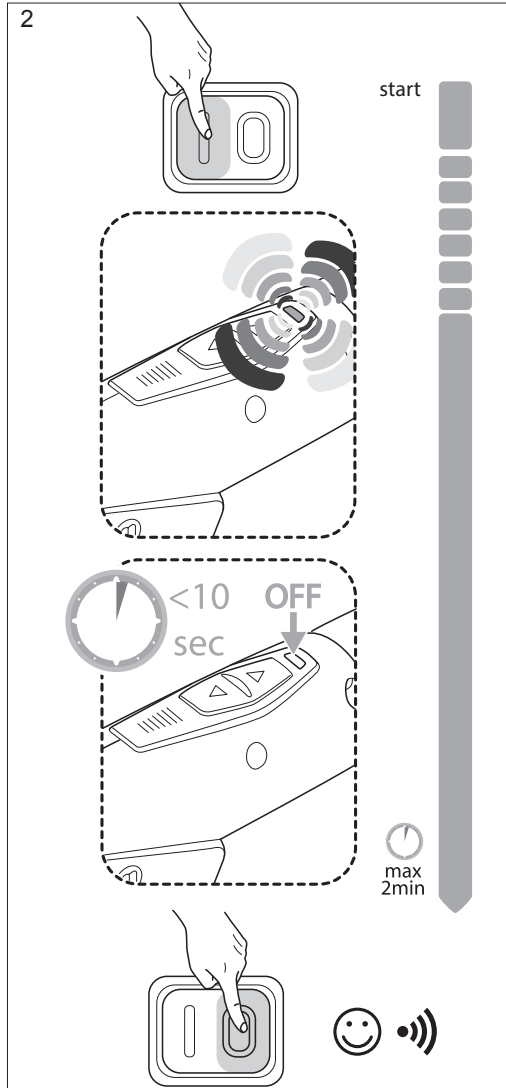

114 21 46-38

PW 235

PW 235R

E

>5min

F

H

590657901
Surface Cleaner SC 300