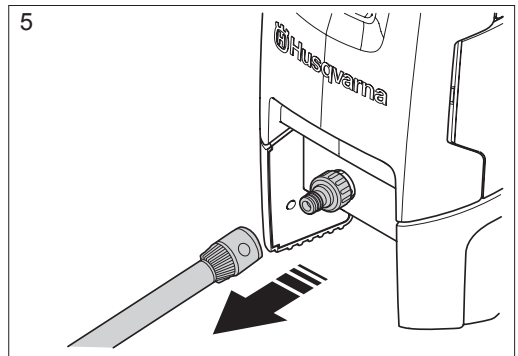

114 21 46-38

PW 235

PW 235R

E

>5min

F

H

590657901
Surface Cleaner SC 300