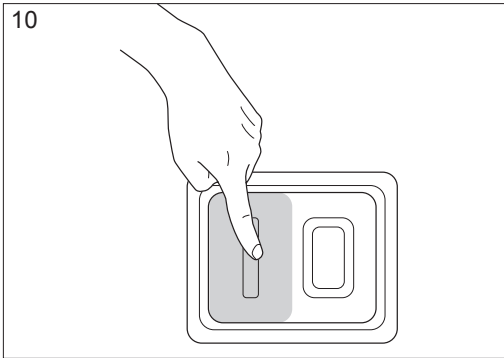

114 21 46-38

PW 235

PW 235R

E

>5min

F

H

590657901
Surface Cleaner SC 300