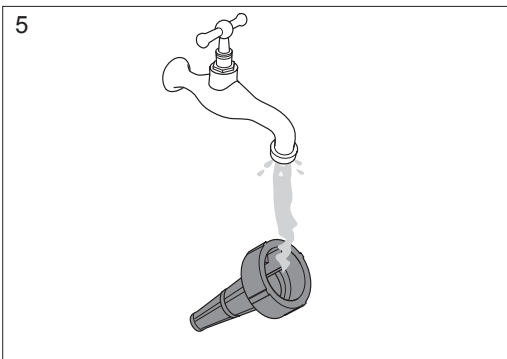

114 21 46-38

PW 235

PW 235R

E

>5min

F

H

590657901
Surface Cleaner SC 300