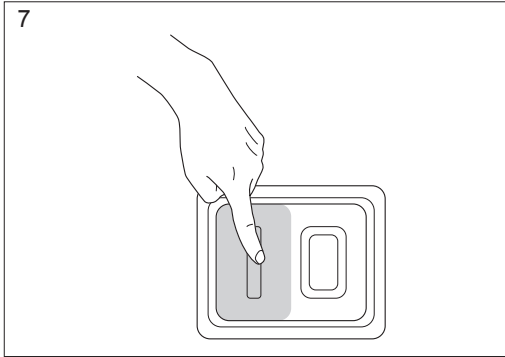

114 21 46-38

PW 235

PW 235R

E

>5min

F

H

590657901
Surface Cleaner SC 300