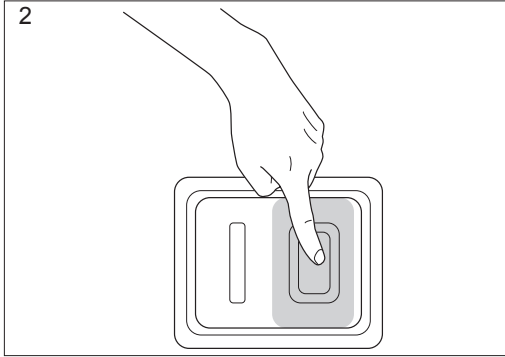

114 21 46-38

PW 235

PW 235R

E

>5min

F

H

590657901
Surface Cleaner SC 300