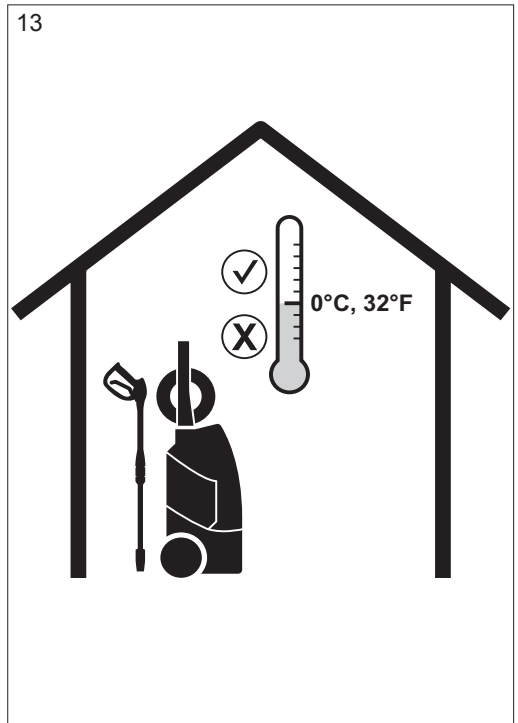

114 21 46-38

PW 235

PW 235R

E

>5min

F

H

590657901
Surface Cleaner SC 300