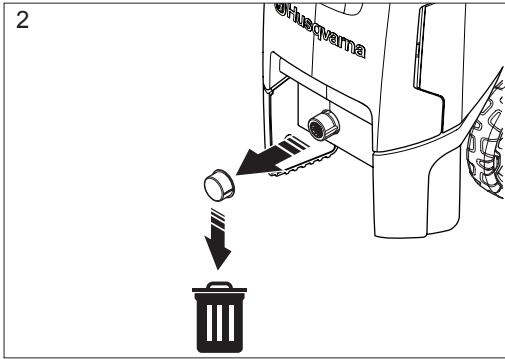

114 21 46-38

PW 235

PW 235R

E

>5min

F

H

590657901
Surface Cleaner SC 300