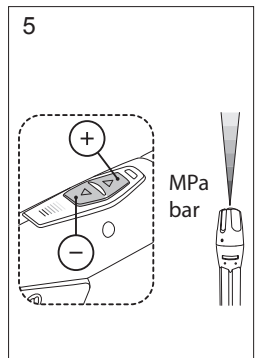

114 21 46-38

PW 235

PW 235R

E

>5min

F

H

590657901
Surface Cleaner SC 300