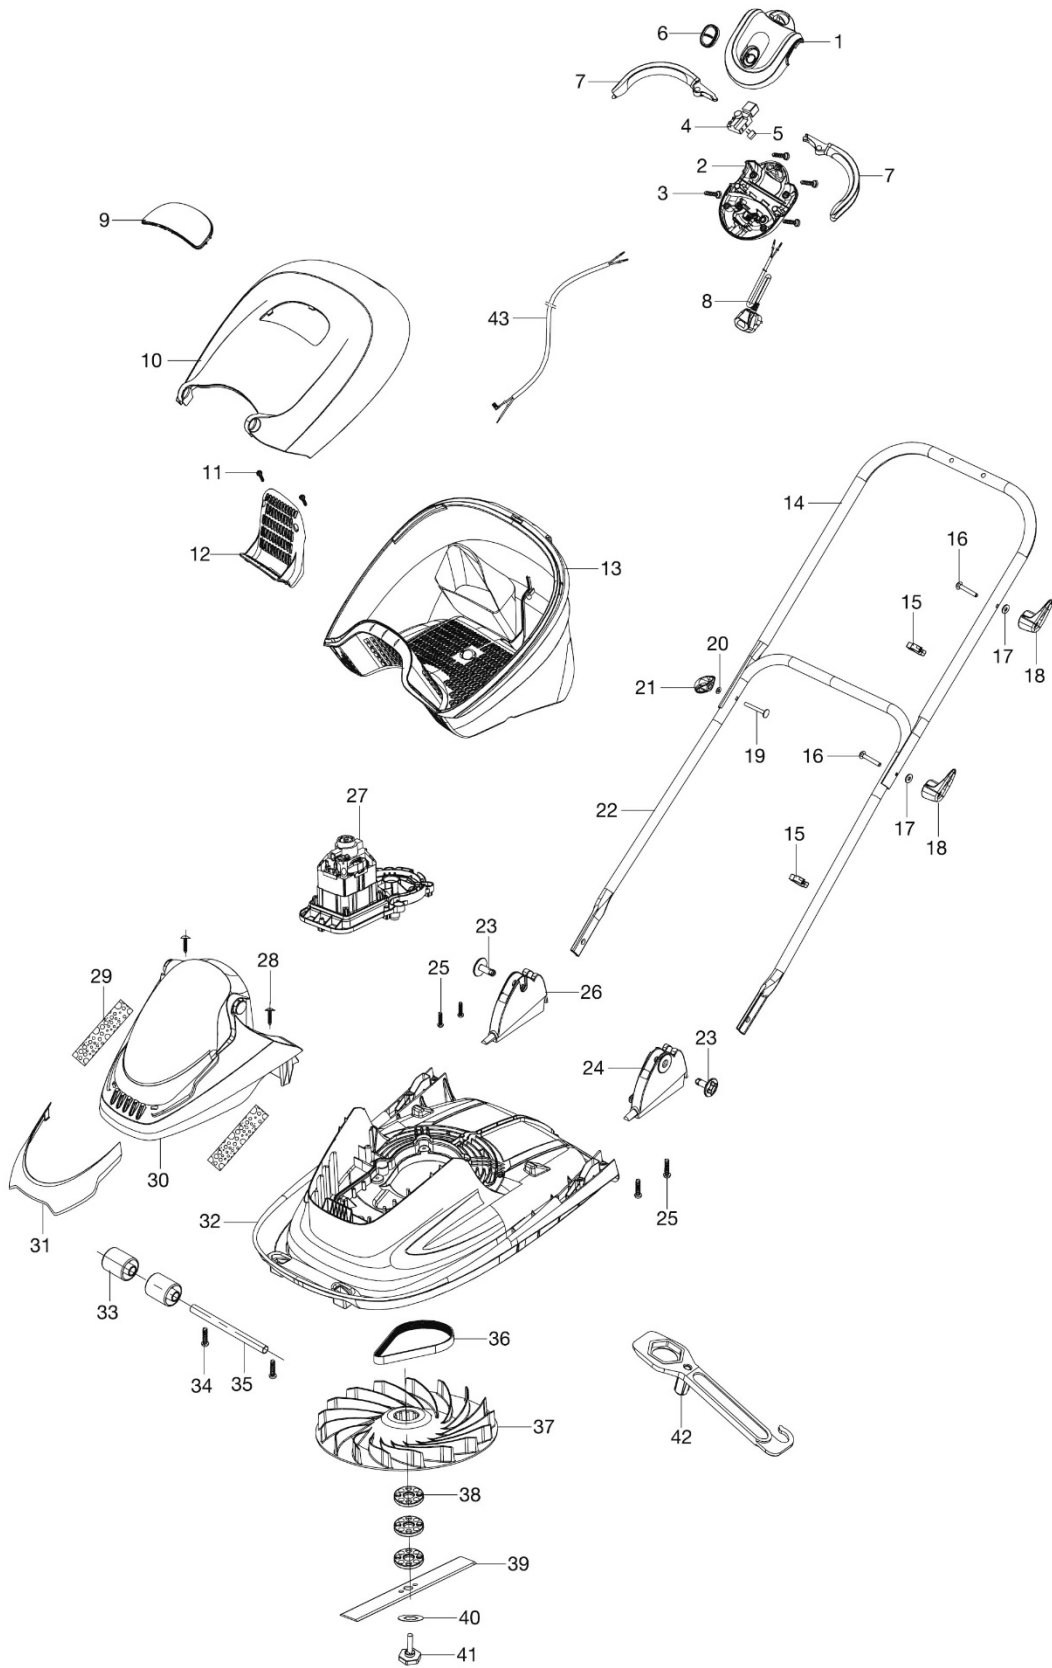

# SPARE PARTS LIST

LAWN MOWER; ELECTRIC  
EASIGLIDE 330, 970482801  
2020-11

Ref	Part No	Description	Remark	QTY KIT
1, 2	529 62 70-01	Switchbox		1
3	577 29 83-01	Screws		6
4	513 12 16-00	Switch		1
5	522 72 09-02	Capacitor		1
6	599 83 65-01	Start Button		1
7	599 84 99-01	Levers		2
8	512 80 31-05	Mains Cable		1
9	529 62 93-01	Lid Insert (orange)		1
10	529 62 92-01	Grass Box Lid		1
11 – 13	529 62 91-01	Grass Box		1
15	577 29 84-01	Cable Clips		2
16 – 18	599 83 63-01	Cable Hook Kit		1
19 – 21	599 83 54-01	Wing Knob Kit		1
23	529 62 75-01	Fixing Pin Kit		2
24- 26	529 62 76-01	Handle Bracket Kit		1
28, 30, 31	529 62 89-01	Motor Cowl Kit		1
29	529 62 78-01	Air Filter Kit		2
33 – 35	529 62 83-01	Roller Kit		1
36	529 62 84-01	Belt		1
37	529 62 86-01	Impeller		1
38	529 36 32-90	Washers		3
39	529 37 07-90	Blade 33 cm (FLY 095)		1
40, 41	529 62 87-01	Blade Bolt Kit		1
42	529 62 88-01	Spanner		1
43	529 63 22-01	Power Cable		1