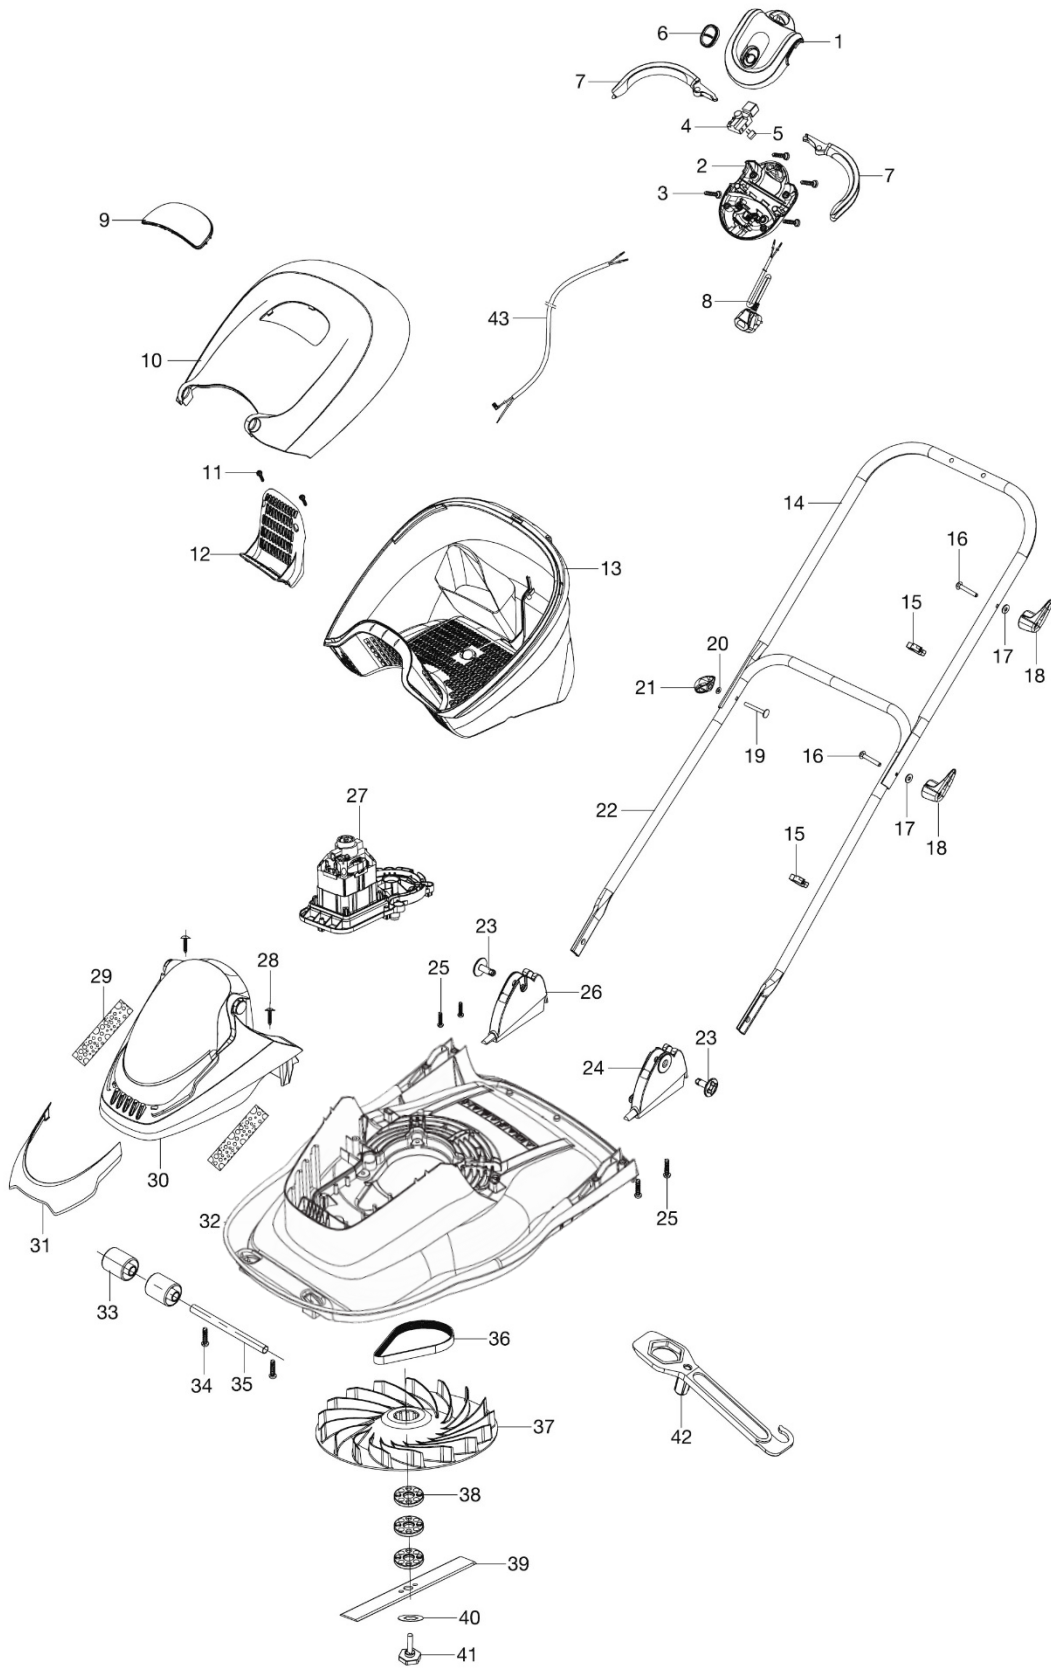

SPARE PARTS LIST

LAWN MOWER; ELECTRIC
EASIGLIDE 360, 970483201
2020-11

PRODUCT COMPLETE

EASIGLIDE 360 970483201 2020-11

Ref	Part No	Description	Remark	QTY KIT
1, 2	529 62 70-01	Switchbox		1
3	577 29 83-01	Screws		6
4	513 12 16-00	Switch		1
5	522 72 09-02	Capacitor		1
6	599 83 65-01	Start Button		1
7	599 84 99-01	Levers		2
8	512 80 31-05	Mains Cable		1
9	529 62 93-01	Lid Insert (orange)		1
10	529 63 05-01	Grass Box Lid		1
11 – 13	529 63 09-01	Grass Box		1
15	577 29 84-01	Cable Clips		2
16 – 18	599 83 63-01	Cable Hook Kit		1
19 – 21	599 83 54-01	Wing Knob Kit		1
23	529 62 75-01	Fixing Pin Kit		2
24- 26	529 62 76-01	Handle Bracket Kit		1
28, 30, 31	529 62 89-01	Motor Cowl Kit		1
29	529 62 78-01	Air Filter Kit		2
33 – 35	529 62 83-01	Roller Kit		1
36	529 62 84-01	Belt		1
37	529 62 86-01	Impeller		1
38	529 36 32-90	Washers		3
39	529 37 08-90	Blade (FLY096)		1
40, 41	529 62 87-01	Blade Bolt Kit		1
42	529 62 88-01	Spanner		1
43	529 63 22-01	Power Cable		1