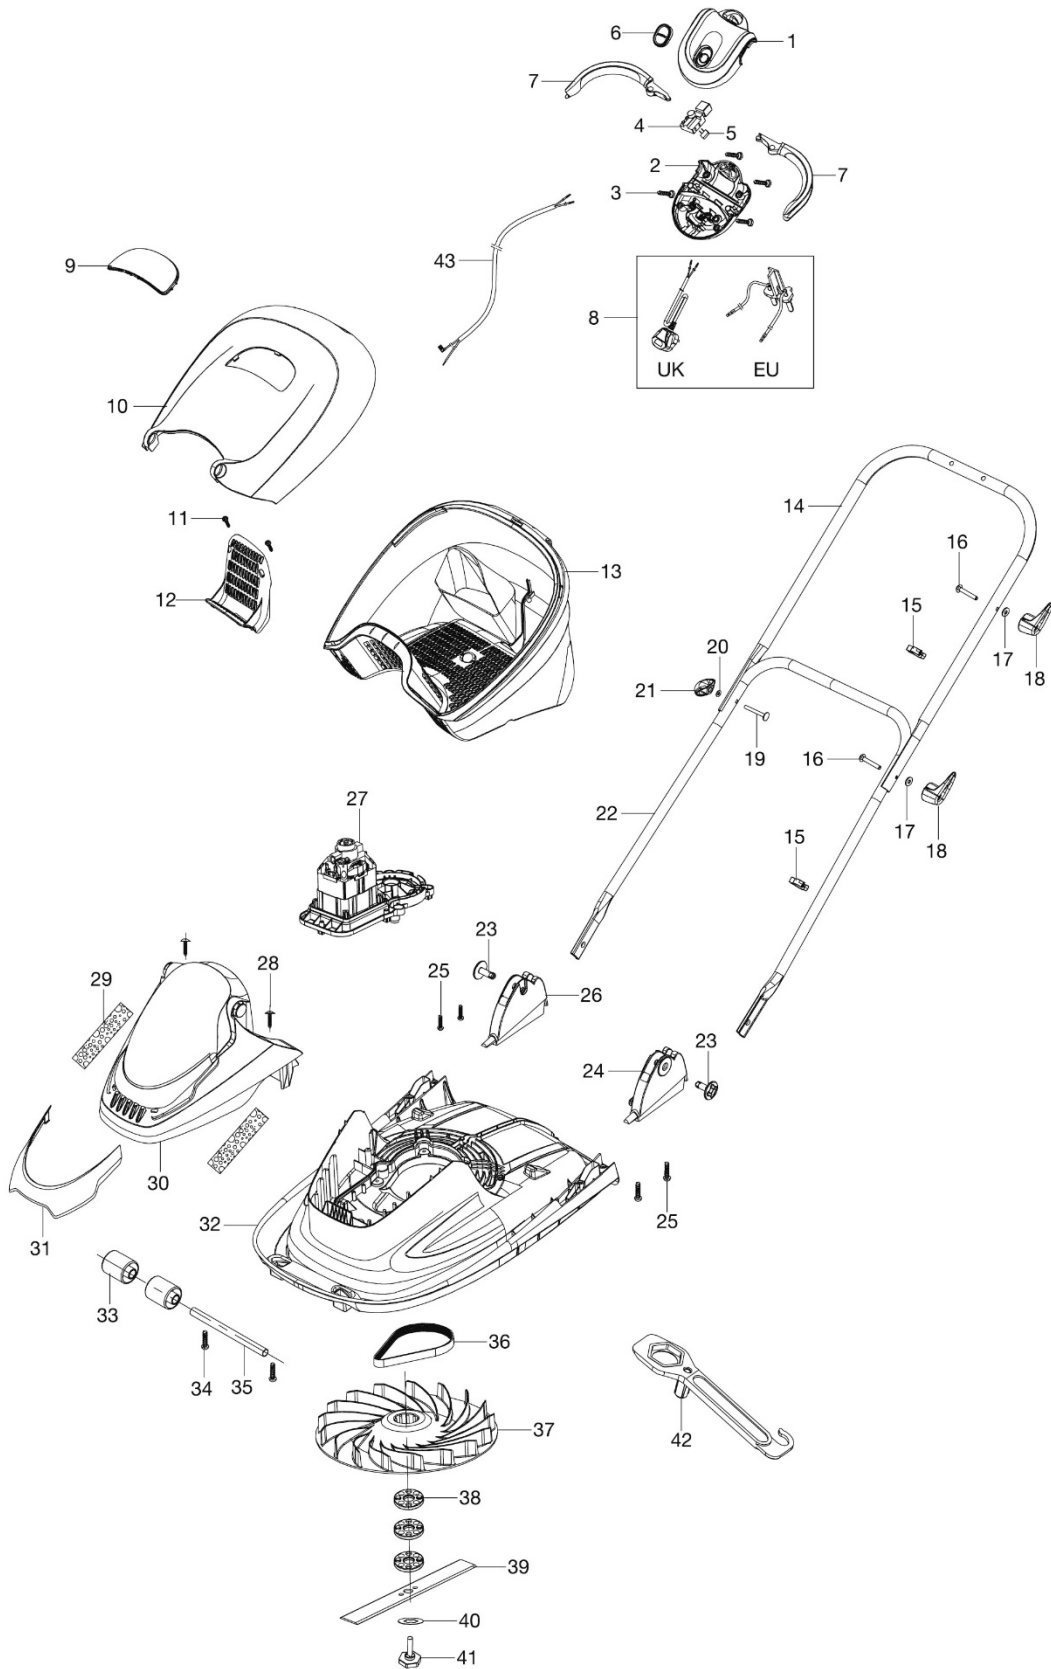

SPARE PARTS LIST

LAWN MOWER; ELECTRIC
EASIGLIDE 300V, 970483301,
970483362

2020-11

PRODUCT COMPLETE

EASIGLIDE 300V 970483301, 970483362, 2020-11

Ref	Part No	Description	Remark	QTY KIT
1, 2	529 62 70-01	Switchbox (UK)		1
1, 2	529 82 77-01	Switchbox (EU)		1
3	577 29 83-01	Screws		6
4	513 12 16-00	Switch		1
5	522 72 09-02	Capacitor		1
6	599 83 65-01	Start Button		1
7	599 84 99-01	Levers		2
8	512 80 31-05	Mains Cable (UK)		1
8	529 82 83-01	Switchbox Connector (EU)		1
9	529 62 95-01	Lid Insert (clear)		1
10	529 62 92-01	Grass Box Lid		1
11 – 13	529 62 91-01	Grass Box		1
15	577 29 84-01	Cable Clips		2
16 – 18	599 83 63-01	Cable Hook Kit		1
19 – 21	599 83 54-01	Wing Knob Kit		1
23	529 62 75-01	Fixing Pin Kit		2
24- 26	529 62 76-01	Handle Bracket Kit		1
28, 30, 31	529 62 89-01	Motor Cowl Kit		1
29	529 62 78-01	Air Filter Kit		2
33 – 35	529 62 83-01	Roller Kit		1
36	529 62 84-01	Belt		1
37	529 62 86-01	Impeller		1
38	529 36 32-90	Washers		3
39	529 37 05-90	Blade 30 cm (FLY094)		1
40, 41	529 62 87-01	Blade Bolt Kit		1
42	529 62 88-01	Spanner		1
43	529 63 22-01	Power Cable		1