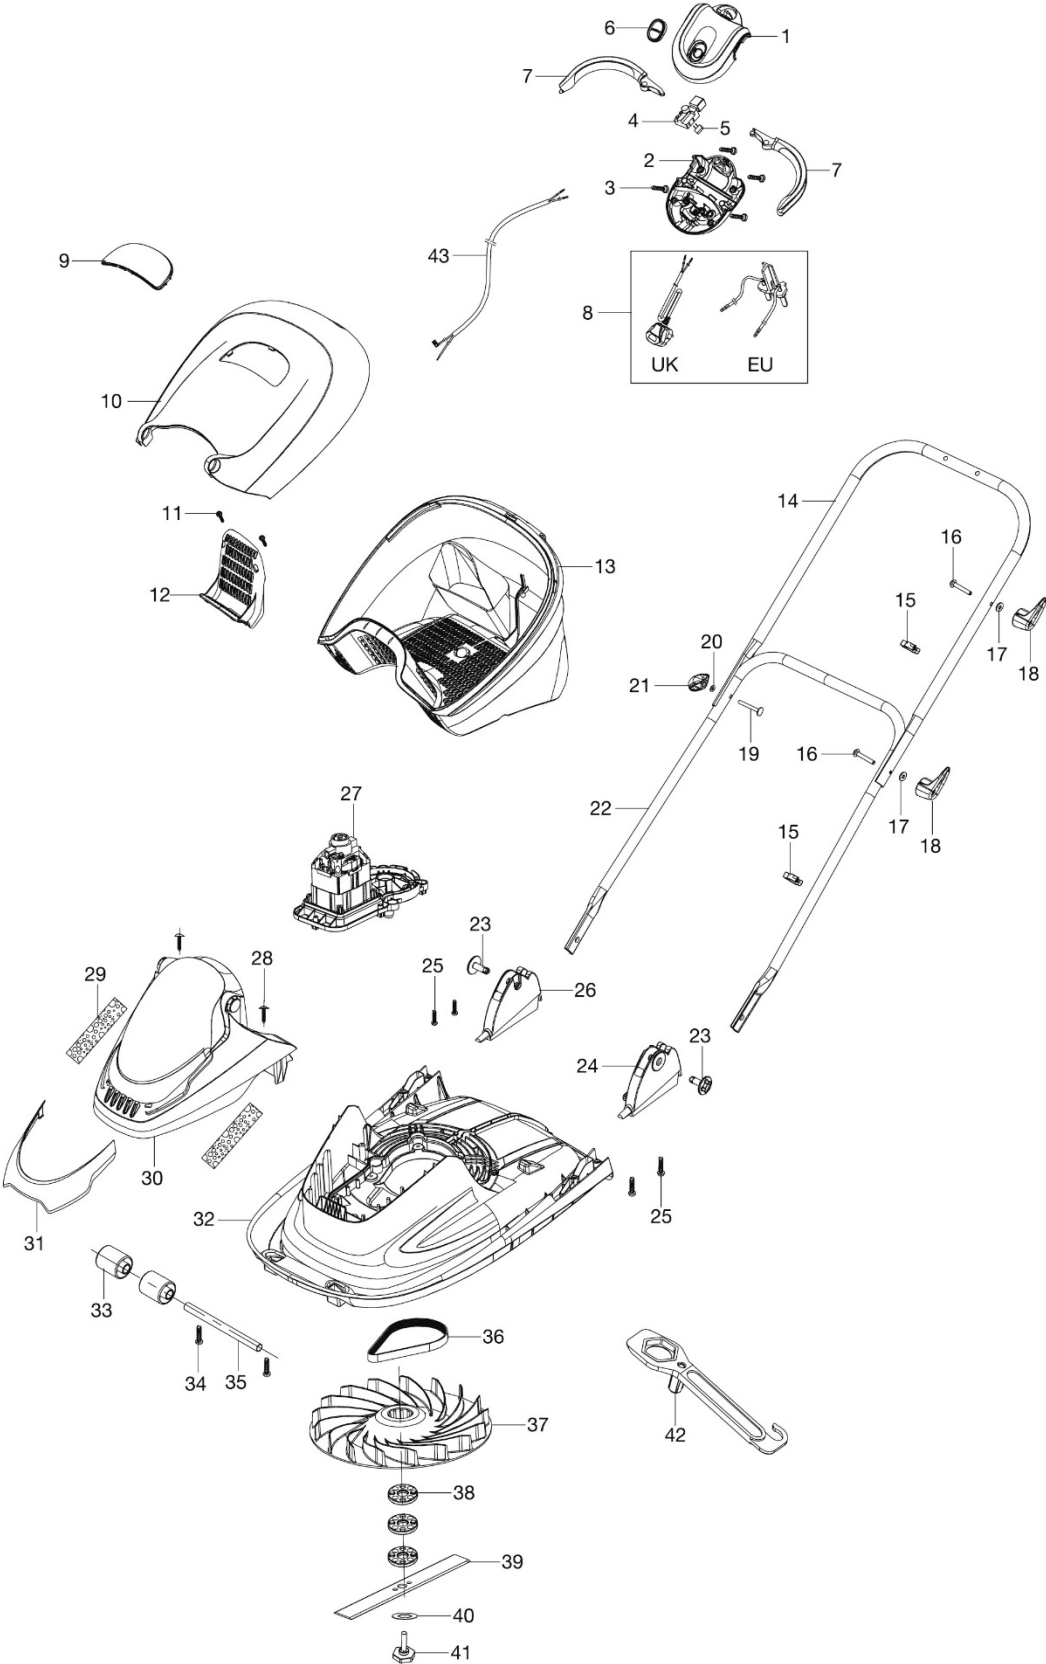

SPARE PARTS LIST

LAWN MOWER; ELECTRIC
EASIGLIDE 330V, 970483401,
970483462

2020-11

PRODUCT COMPLETE

EASIGLIDE 330V 970483401, 970483462, 2020-11

Ref	Part No	Description	Remark	QTY KIT
1, 2	529 62 70-01	Switchbox (UK)		1
1, 2	529 82 77-01	Switchbox (EU)		1
3	577 29 83-01	Screws		6
4	513 12 16-00	Switch		1
5	522 72 09-02	Capacitor		1
6	599 83 65-01	Start Button		1
7	599 84 99-01	Levers		2
8	512 80 31-05	Mains Cable (UK)		1
8	529 82 83-01	Switchbox Connector (EU)		1
9	529 62 95-01	Lid Insert (clear)		1
10	529 62 92-01	Grass Box Lid		1
11 – 13	529 62 91-01	Grass Box		1
15	577 29 84-01	Cable Clips		2
16 – 18	599 83 63-01	Cable Hook Kit		1
19 – 21	599 83 54-01	Wing Knob Kit		1
23	529 62 75-01	Fixing Pin Kit		2
24- 26	529 62 76-01	Handle Bracket Kit		1
28, 30, 31	529 62 89-01	Motor Cowl Kit		1
29	529 62 78-01	Air Filter Kit		2
33 – 35	529 62 83-01	Roller Kit		1
36	529 62 84-01	Belt		1
37	529 62 86-01	Impeller		1
38	529 36 32-90	Washers		3
39	529 37 07-90	Blade 33 cm (FLY 095)		1
40, 41	529 62 87-01	Blade Bolt Kit		1
42	529 62 88-01	Spanner		1
43	529 63 22-01	Power Cable		1