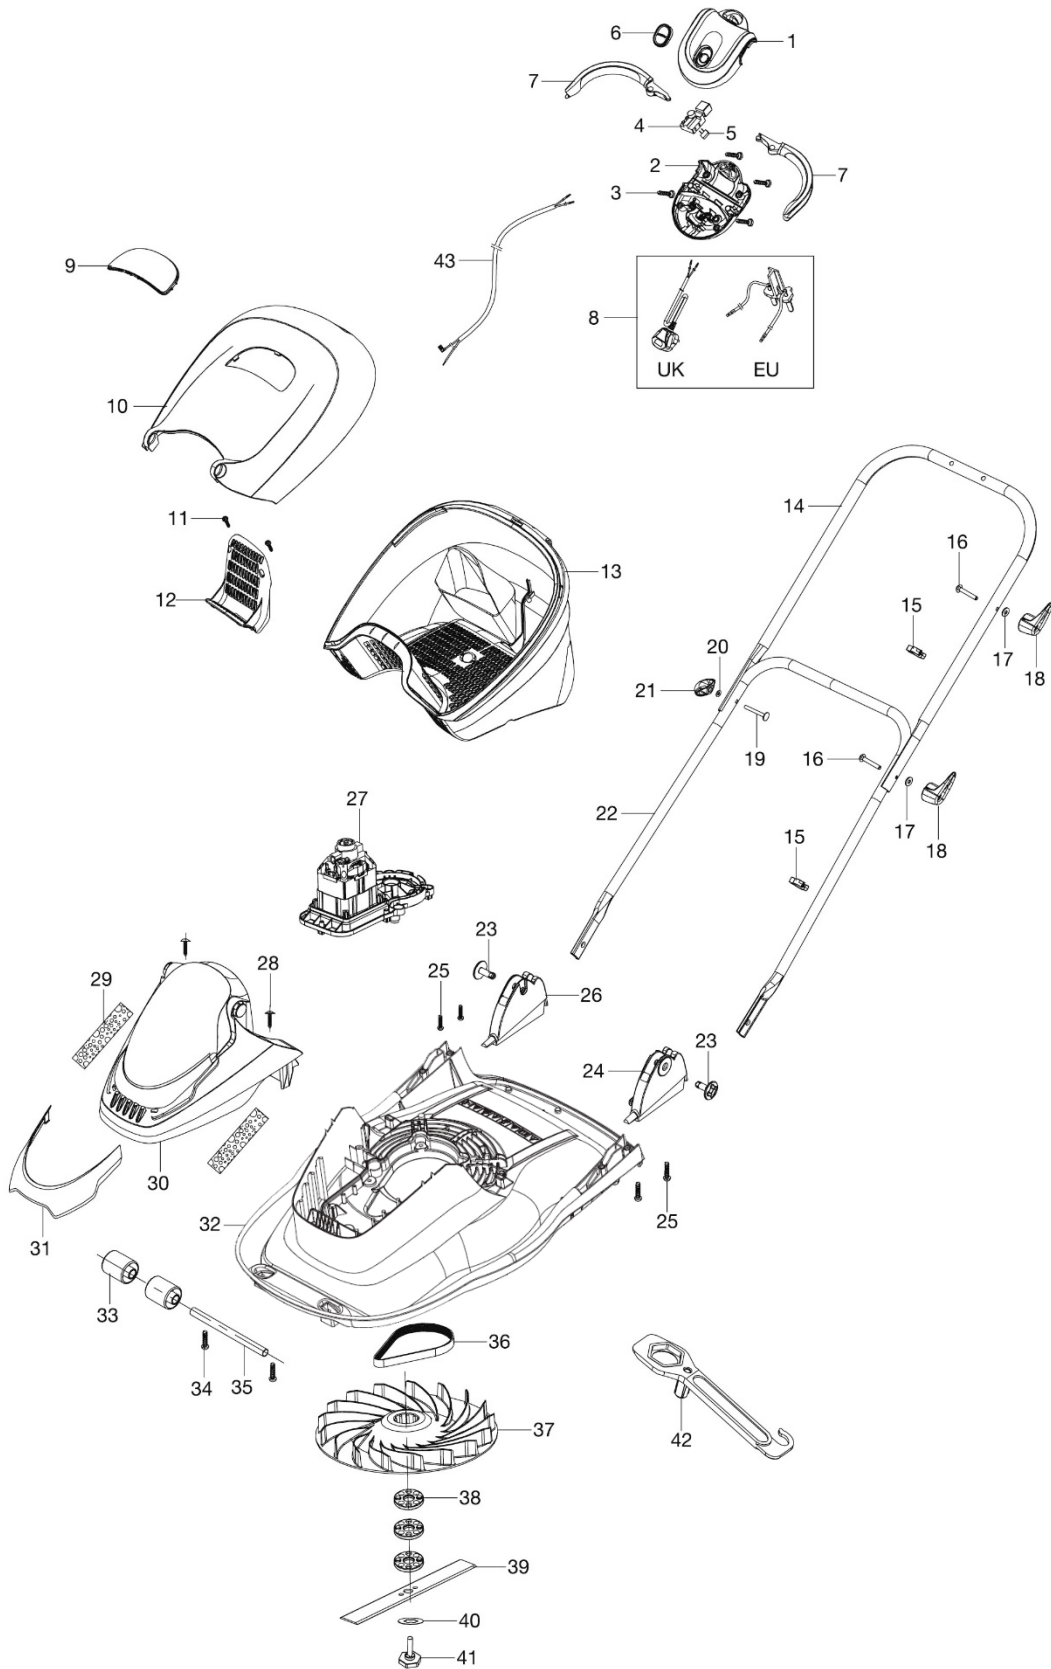

SPARE PARTS LIST

LAWN MOWER; ELECTRIC
EASIGLIDE 360 V, 970483801,
970483862

2020-11

PRODUCT COMPLETE

EASIGLIDE 360 V 970483801, 970483862, 2020-11

Ref	Part No	Description	Remark	QTY KIT
1, 2	529 62 70-01	Switchbox (UK)		1
1, 2	529 82 77-01	Switchbox (EU)		1
3	577 29 83-01	Screws		6
4	513 12 16-00	Switch		1
5	522 72 09-02	Capacitor		1
6	599 83 65-01	Start Button		1
7	599 84 99-01	Levers		2
8	512 80 31-05	Mains Cable (UK)		1
8	529 82 83-01	Switchbox Connector (EU)		1
9	529 62 95-01	Lid Insert (clear)		1
10	529 63 05-01	Grass Box Lid		1
11 – 13	529 63 09-01	Grass Box		1
15	577 29 84-01	Cable Clips		2
16 – 18	599 83 63-01	Cable Hook Kit		1
19 – 21	599 83 54-01	Wing Knob Kit		1
23	529 62 75-01	Fixing Pin Kit		2
24- 26	529 62 76-01	Handle Bracket Kit		1
28, 30, 31	529 62 89-01	Motor Cowl Kit		1
29	529 62 78-01	Air Filter Kit		2
33 – 35	529 62 83-01	Roller Kit		1
36	529 62 84-01	Belt		1
37	529 62 86-01	Impeller		1
38	529 36 32-90	Washers		3
39	529 37 08-90	Blade (FLY096)		1
40, 41	529 62 87-01	Blade Bolt Kit		1
42	529 62 88-01	Spanner		1
43	529 63 22-01	Power Cable		1