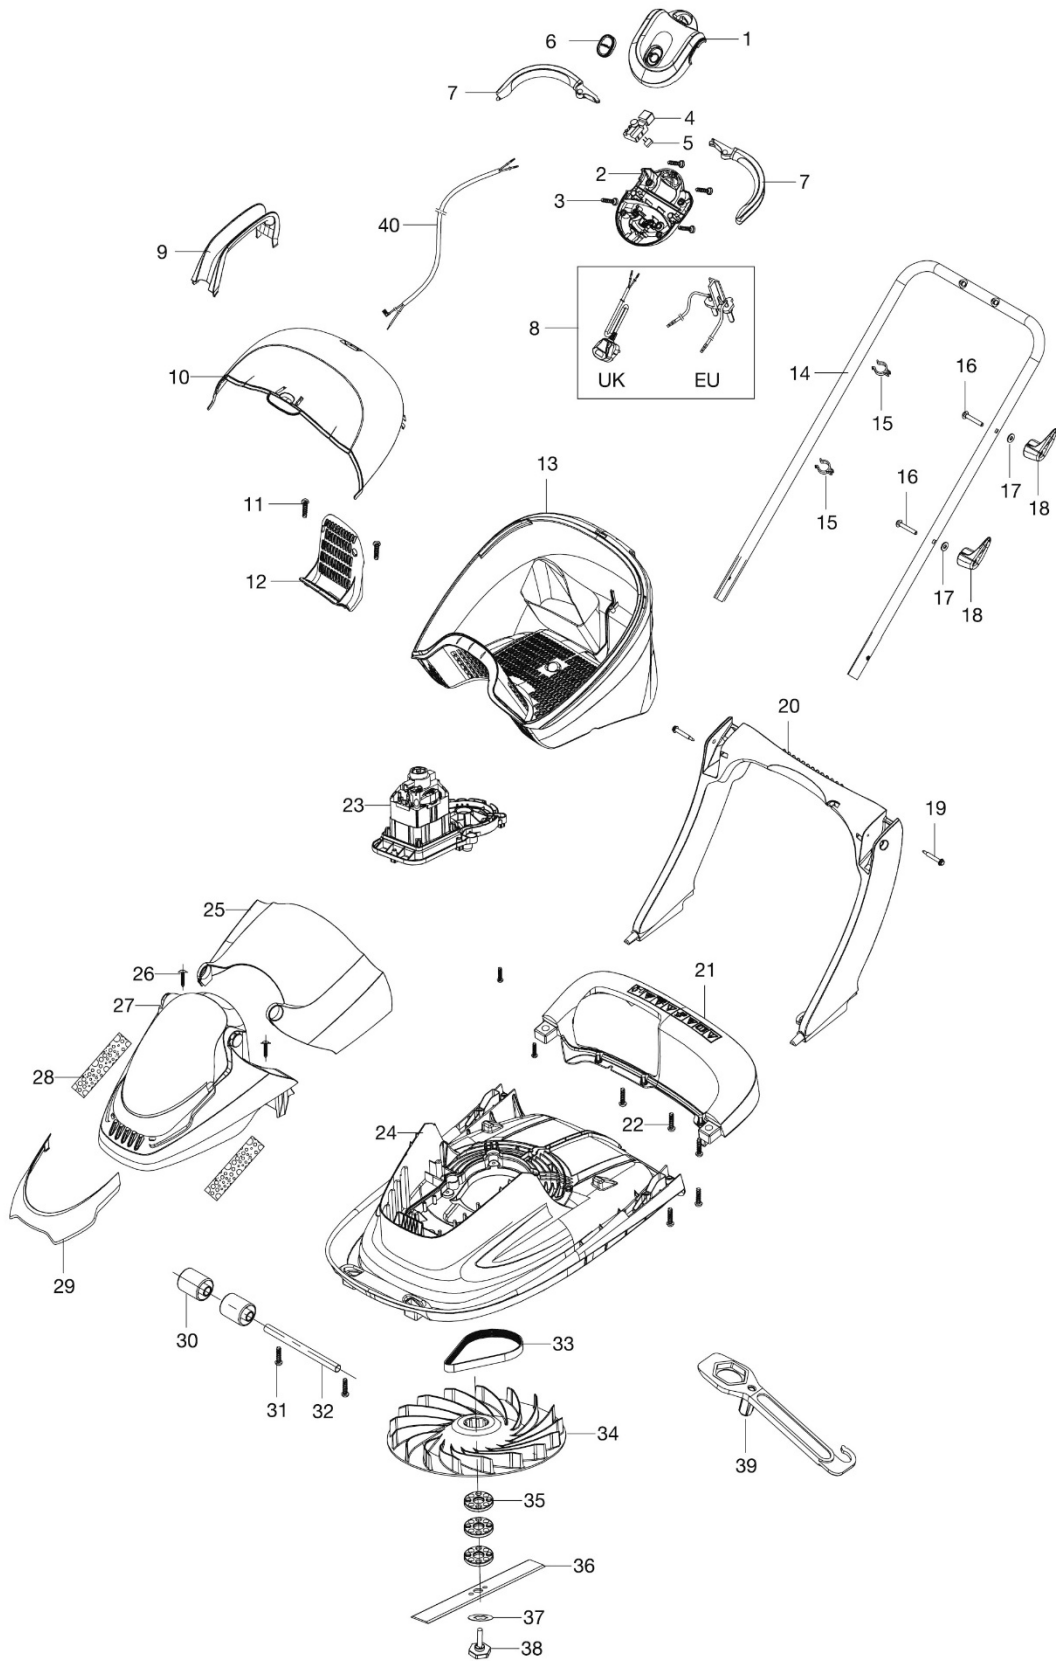

SPARE PARTS LIST

LAWN MOWER; ELECTRIC
EASIGLIDE PLUS 330V,
970483701, 970483762

2020-11

PRODUCT COMPLETE

EASIGLIDE PLUS 330V 970483701, 970483762, 2020-11

PRODUCT COMPLETE

EASIGLIDE PLUS 330V 970483701, 970483762, 2020-11

Ref	Part No	Description	Remark	QTY KIT
1, 2	529 62 70-01	Switchbox (UK)		1
1, 2	529 82 77-01	Switchbox (EU)		1
3	577 29 83-01	Screws		6
4	513 12 16-00	Switch		1
5	522 72 09-02	Capacitor		1
6	599 83 65-01	Start Button		1
7	599 84 99-01	Levers		2
8	512 80 31-05	Mains Cable (UK)		1
8	529 82 83-01	Switchbox Connector (EU)		1
9	529 62 96-01	Grass Box Handle		1
10	529 62 97-01	Grass Box Cover		1
11 – 13	529 62 91-01	Grass Box		1
15	577 29 84-01	Cable Clips		2
16 – 18	599 83 63-01	Cable Hook Kit		1
19	529 63 01-01	Handle Bolt Kit		2
20	529 62 99-01	Lower Handle		1
21, 22	529 63 00-01	Rear Bumper		1
25	529 62 98-01	Grass Box Lid		1
26, 27, 29	529 62 89-01	Motor Cowl Kit		1
28	529 62 78-01	Air Filter Kit		2
30 – 32	529 62 83-01	Roller Kit		1
33	529 62 84-01	Belt		1
34	529 62 86-01	Impeller		1
35	529 36 32-90	Washers		3
36	529 37 07-90	Blade (FLY095)		1
37, 38	529 62 87-01	Blade Bolt Kit		1
39	529 62 88-01	Spanner		1
40	529 63 24-01	Power Cable		1