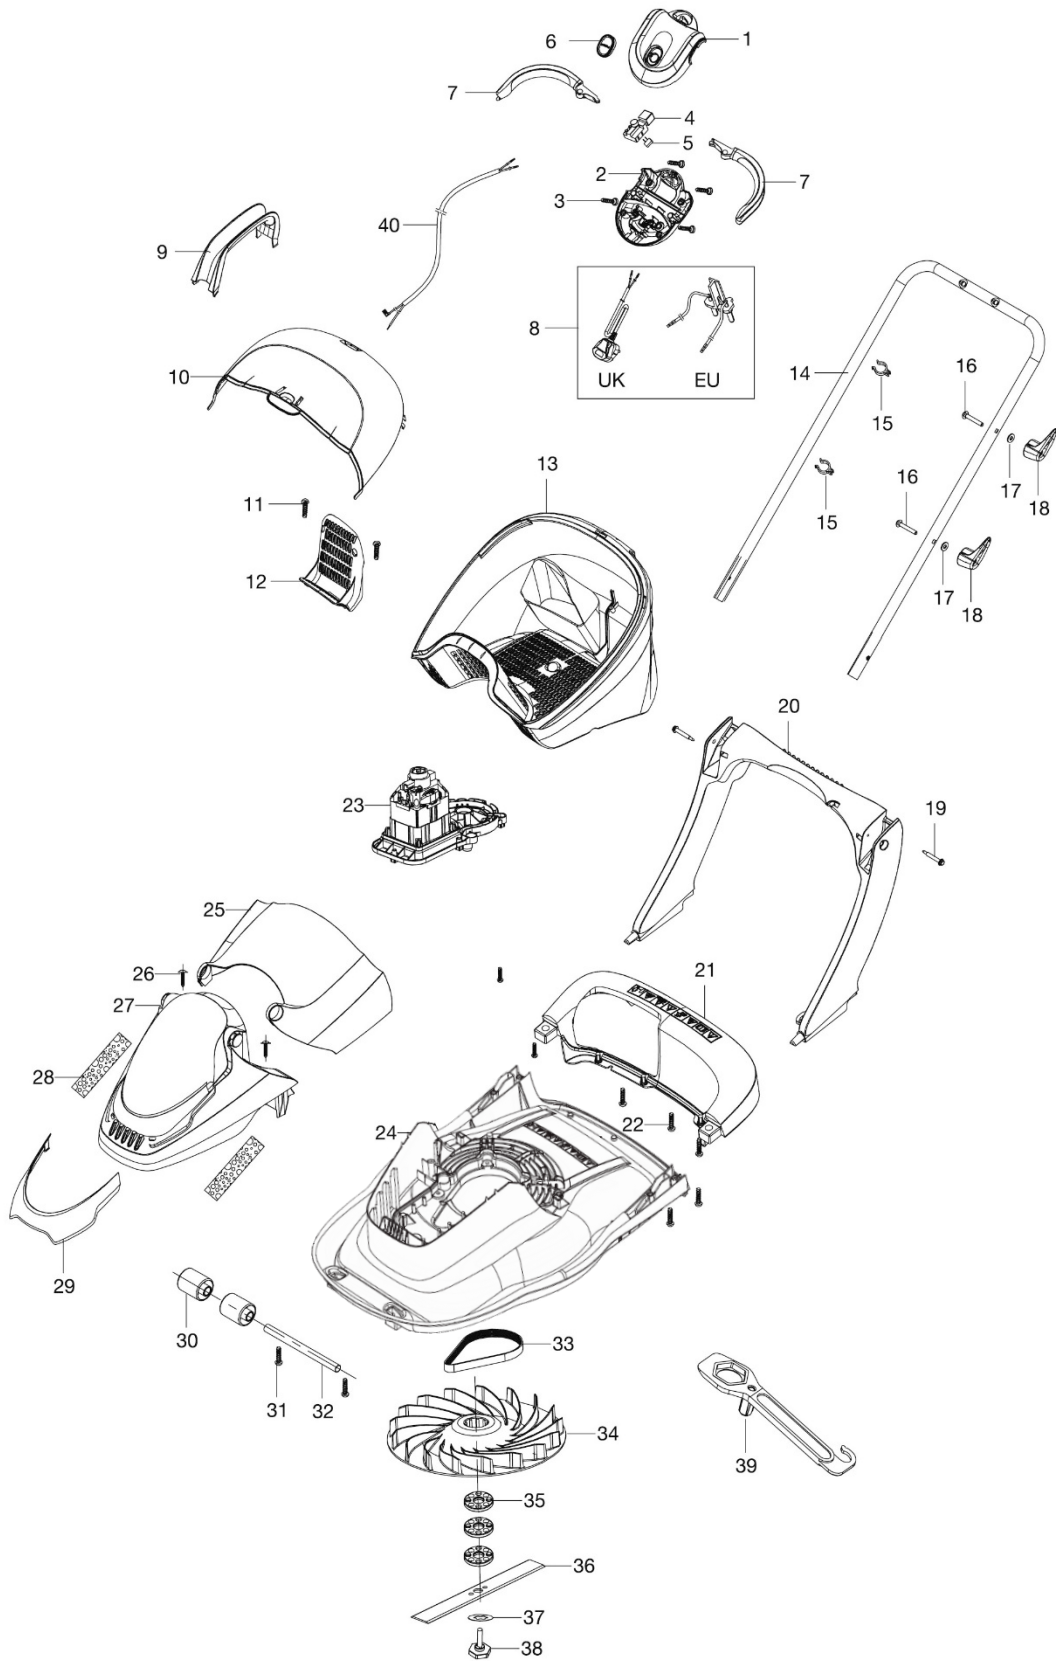

SPARE PARTS LIST

LAWN MOWER; ELECTRIC
EASIGLIDE PLUS 360V,
970483801, 970483862

2020-11

PRODUCT COMPLETE

EASIGLIDE PLUS 360V 970483801, 970483862, 2020-11

PRODUCT COMPLETE

EASIGLIDE PLUS 360V 970483801, 970483862, 2020-11

Ref	Part No	Description	Remark	QTY KIT
1, 2	529 62 70-01	Switchbox (UK)		1
1, 2	529 82 77-01	Switchbox (EU)		1
3	577 29 83-01	Screws		6
4	513 12 16-00	Switch		1
5	522 72 09-02	Capacitor		1
6	599 83 65-01	Start Button		1
7	599 84 99-01	Levers		2
8	512 80 31-05	Mains Cable (UK)		1
8	529 82 83-01	Switchbox Connector (EU)		1
9	529 62 96-01	Grass Box Handle		1
10	529 63 12-01	Grass Box Cover		1
11 – 13	529 63 09-01	Grass Box		1
15	577 29 84-01	Cable Clips		2
16 – 18	599 83 63-01	Cable Hook Kit		1
19	529 63 01-01	Handle Bolt Kit		2
20	529 62 99-01	Lower Handle		1
21, 22	529 63 00-01	Rear Bumper		1
25	529 63 16-01	Grass Box Lid		1
26, 27, 29	529 62 89-01	Motor Cowl Kit		1
28	529 62 78-01	Air Filter Kit		2
30 – 32	529 62 83-01	Roller Kit		1
33	529 62 84-01	Belt		1
34	529 62 86-01	Impeller		1
35	529 36 32-90	Washers		3
36	529 37 08-90	Blade (FLY096)		1
37, 38	529 62 87-01	Blade Bolt Kit		1
39	529 62 88-01	Spanner		1
40	529 63 24-01	Power Cable		1