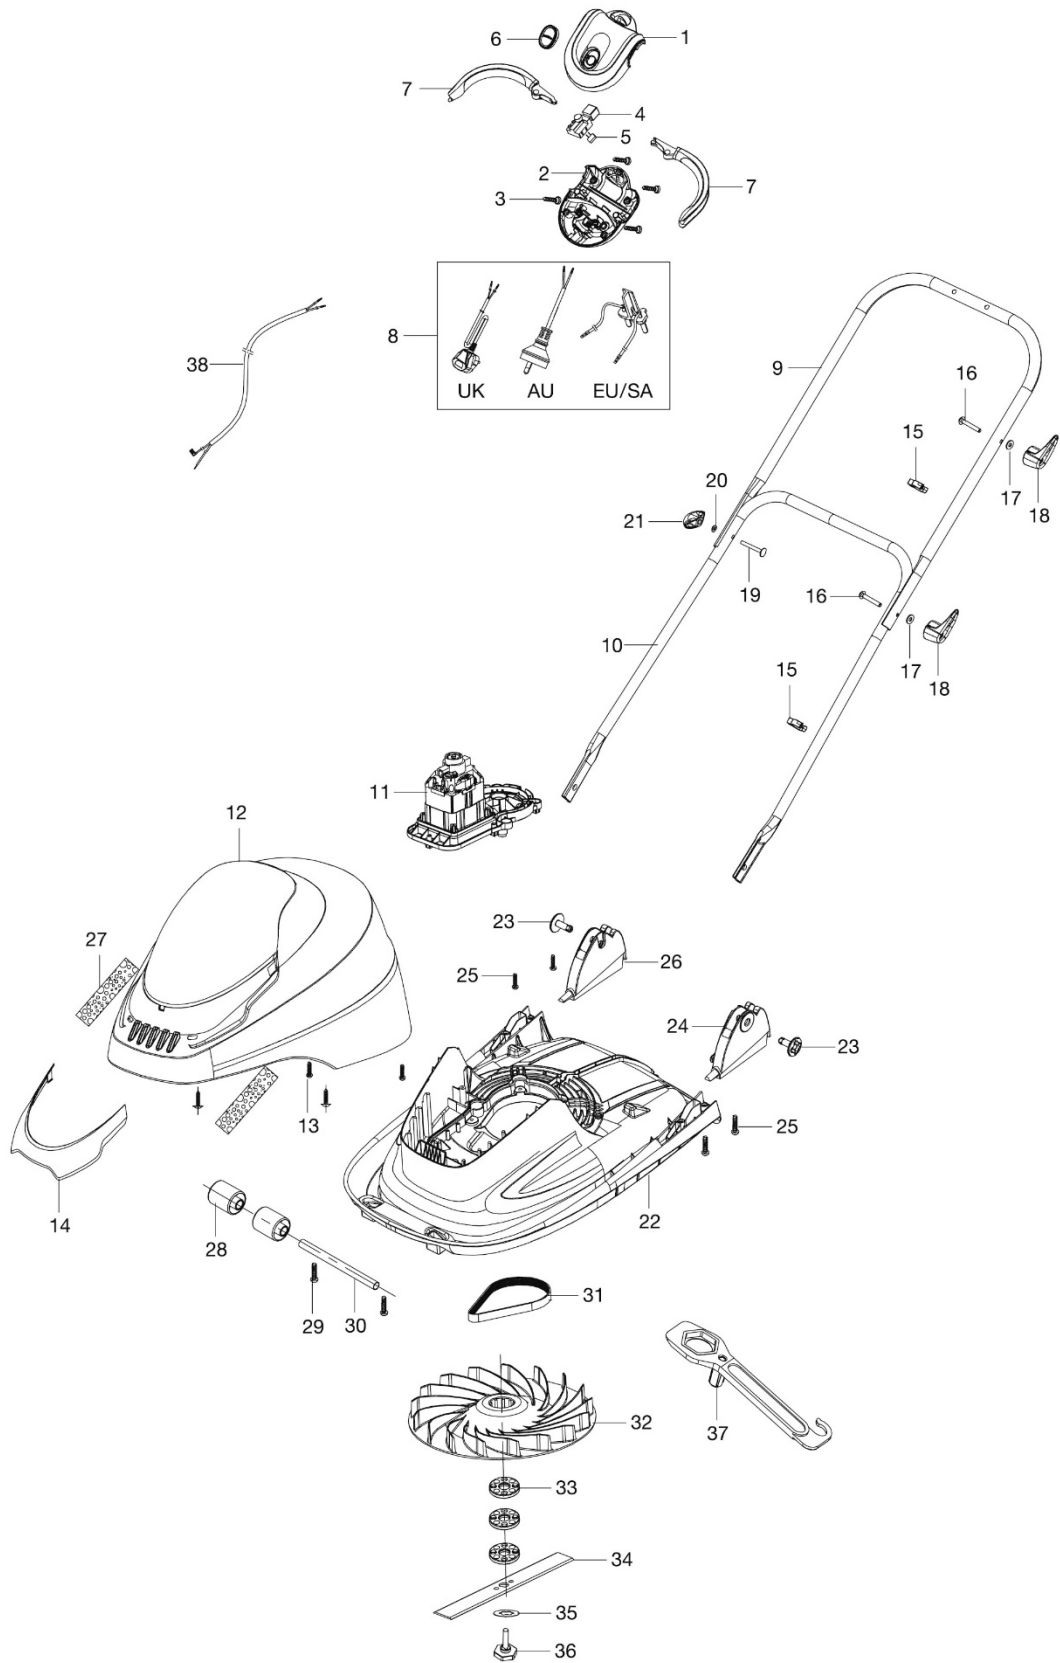

# SPARE PARTS LIST

LAWN MOWER; ELECTRIC  
SIMPLIGILDE 330, 970482801,  
970482802, 970482862, 970482899

2020-11

PRODUCT COMPLETE SIMPLIGILDE 330 970482801, 970482802, 970482862, 870482899 2020-11

PRODUCT COMPLETE SIMPLIGILDE 330 970482801, 970482802, 970482862, 870482899 2020-11

Ref	Part No	Description	Remark	QTY KIT
1, 2	529 62 70-01	Switchbox (UK, AU)		1
1, 2	529 82 77-01	Switchbox (EU, SA)		1
3	577 29 83-01	Screws		6
4	513 12 16-00	Switch		1
5	522 72 09-02	Capacitor		1
6	599 83 65-01	Start Button		1
7	599 84 99-01	Levers		2
8	512 80 31-05	Mains Cable (UK)		1
8	529 82 82-01	Mains Cable (AU / NZ)		1
8	529 82 83-01	Switchbox Connector (EU / SA)		1
12 – 14	529 62 77-01	Motor Cowl Kit		1
15	577 29 84-01	Cable Clips		2
16 – 18	599 83 63-01	Cable Hook Kit		1
19 – 21	599 83 54-01	Wing Knob Kit		1
23	529 62 75-01	Fixing Pin Kit		2
24- 26	529 62 76-01	Handle Bracket Kit		1
27	529 62 78-01	Air Filter Kit		2
28 – 30	529 62 83-01	Roller Kit		2
31	529 62 84-01	Belt		1
32	529 62 86-01	Impeller		1
33	529 36 32-90	Washers		3
34	529 37 07-90	Blade 33 cm (FLY 095)		1
35, 36	529 62 87-01	Blade Bolt Kit		1
37	529 62 88-01	Spanner		1
38	529 63 22-01	Power Cable		1