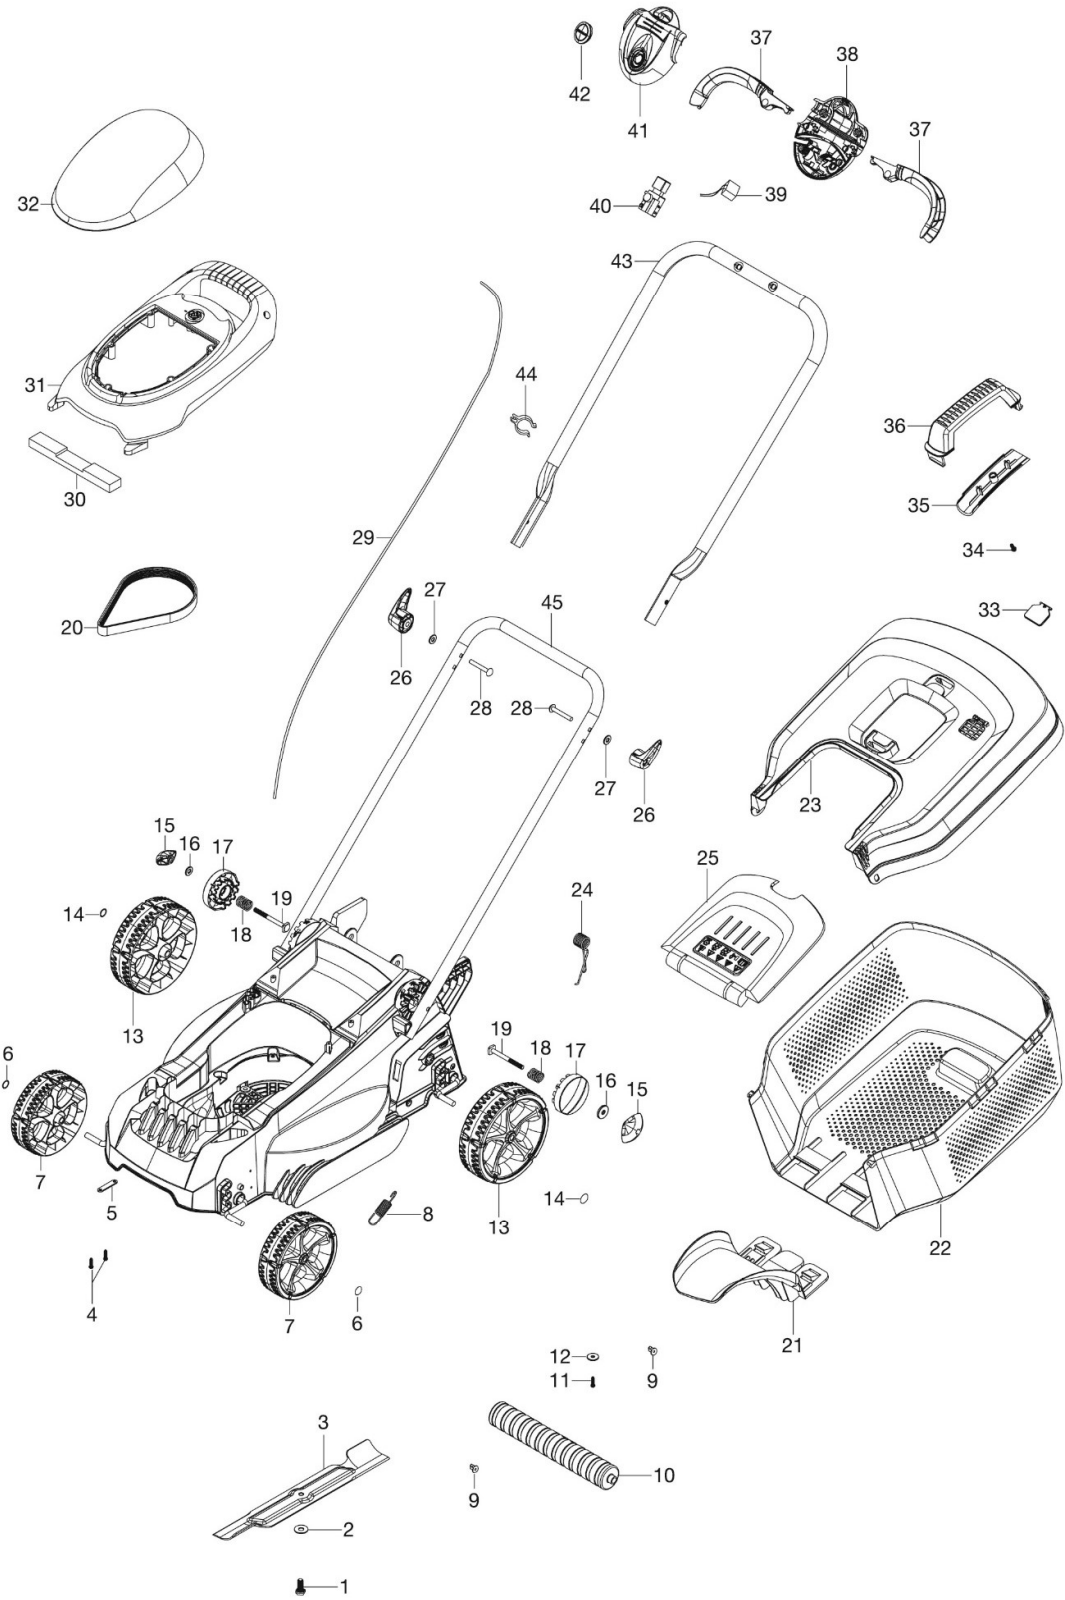

# SPARE PARTS LIST

LAWN MOWERS; ELECTRIC  
EASIMOW 340R, 967987101,  
2020-06

PRODUCT COMPLETE

EasiMow 340R 967987101 2020-06

## PRODUCT COMPLETE

EASIMOW 340R 967987101 2020-06

Ref	Part No	Description	Remark	QTY KIT
1, 2	599 83 59-01	Blade Bolt		1
3	599 13 46-90	Blade (FLY086)		1
4, 5	599 84 81-01	Axle Bracket		1
6, 14	599 89 19-01	Starlock Washer Domed black		4
7	577 17 79-01	140 mm Wheel Kit	Incl 6	1
8	599 85 01-01	Spring & Screw		1
10	599 84 61-01	Roller		1
11, 12	599 84 69-01	Washer & Screw		1
13	599 84 63-01	160 mm Wheel Kit	Incl 14	1
15, 16	599 83 54-01	Fixing Kit Wingknob Grey		1
15 - 18	599 84 70-01	Fixing Kit Lower Handle		1
19	599 84 71-01	Bolt		1
20	599 83 47-01	Belt		1
21	599 80 22-01	Grass Box Tongue		1
22, 23	599 80 47-01	Grass Box Upper & Lower		1
24, 25	599 83 96-01	Grass Flap Assy		1
26 - 28	599 83 63-01	Fixing Kit Cable Hook Grey		1
29	599 85 23-01	Power Cable		1
30	599 83 51-01	Air Filter		1
33	599 80 24-01	Full Bag Indicator		1
34 - 36	599 79 69-01	Grass Box Handle		1
37	599 83 64-01	Switchbox Triggers grey		2
38	510 77 05-00	Switchbox Lower		1
39	513 12 16-00	Capacitor		1
40	522 72 09-02	Switch		1
41	511 94 56-68	Switchbox Upper		1
42	599 83 65-01	Switchbox Start Button Grey		1
-	577 29 83-01	Screws Switchbox		6
-	512 80 31-05	15m Mains Cable with UK plug		1
-	599 83 60-01	Screws Housing		20