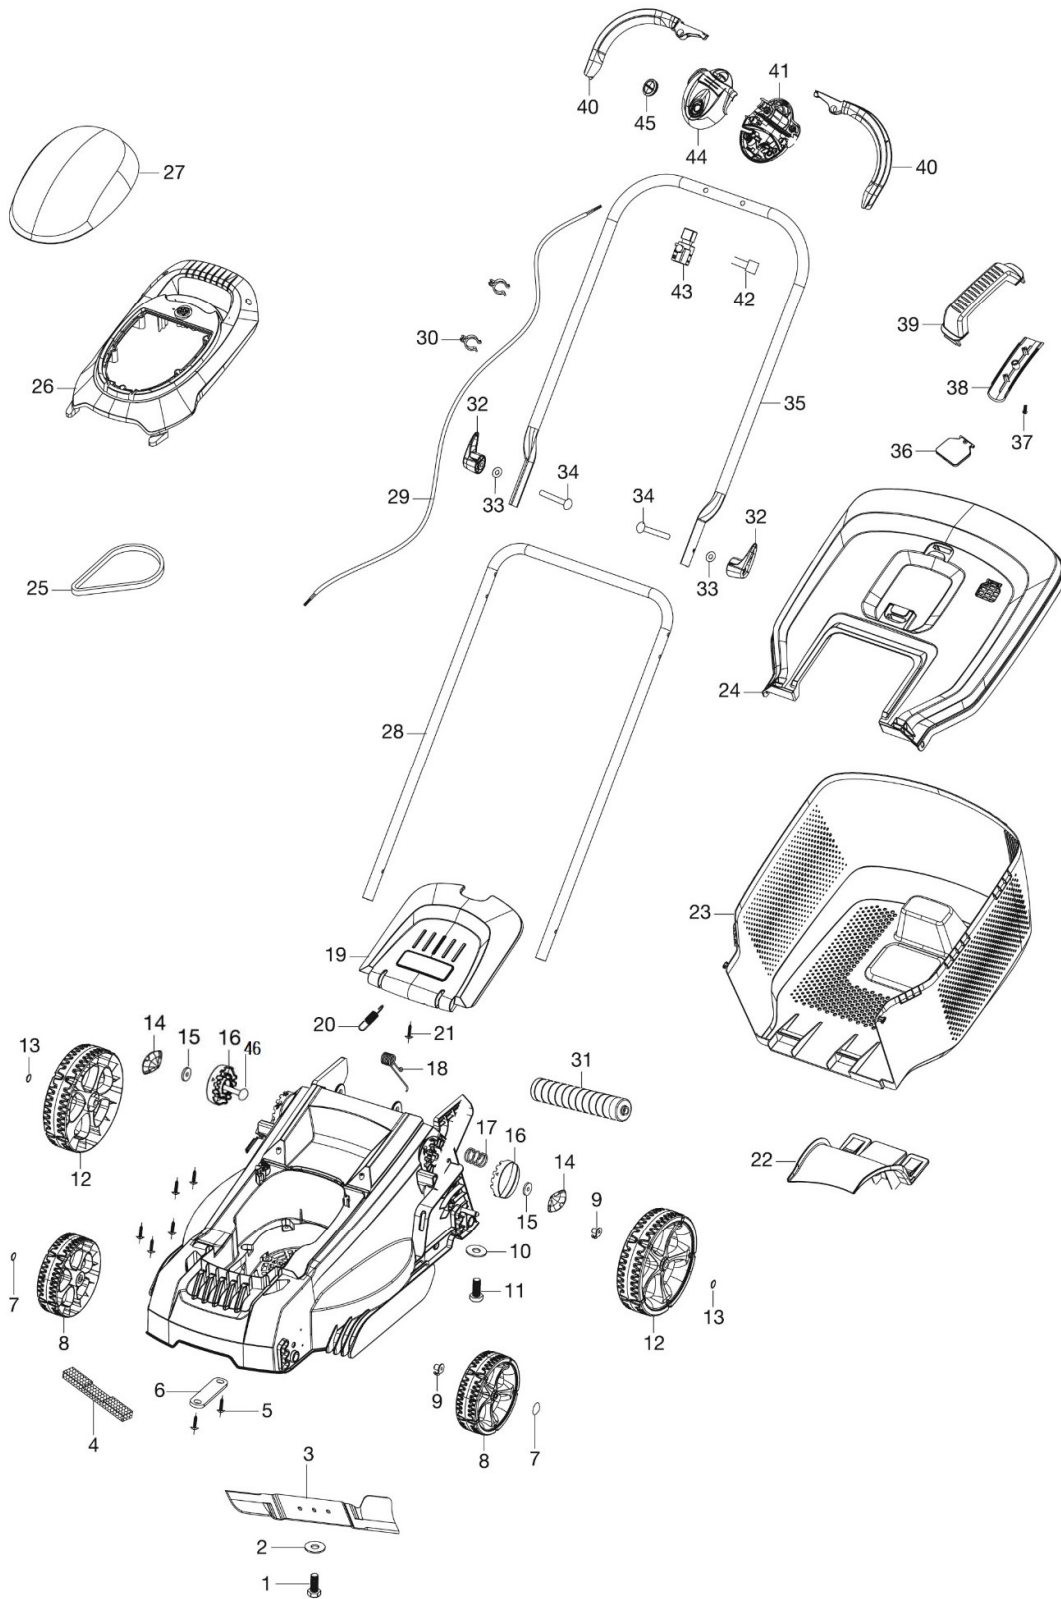

# SPARE PARTS LIST

LAWN MOWERS; ELECTRIC  
EASIMOW 380R, 967987201,  
2020-06

PRODUCT COMPLETE

EasiMow 380R 967987201 2020-06

## PRODUCT COMPLETE

EASIMOW 380R 967987201 2020-06

Ref	Part No	Description	Remark	QTY KIT
1, 2	599 84 82-01	Blade Bolt		1
3	599 13 47-90	Blade (FLY088)		1
4	599 83 51-01	Air Filter		1
5, 6	599 84 81-01	Axle Bracket		1
7, 13	599 89 19-01	Starlock Washer Domed Black		4
8	577 17 79-01	140 mm Wheel Kit	Incl 7	1
10, 11	599 84 69-01	Washer & Screw		1
12	599 84 63-01	160 mm Wheel Kit	Incl 13	1
14 - 17	599 84 70-01	Fixing Kit Lower Handle		1
18, 19	599 86 31-01	Grass Flap Assy		1
20, 21	599 85 01-01	Spring & Screw		1
22	599 80 23-01	Grass Box Tongue		1
23, 24	599 80 48-01	Grass Box Upper & Lower		1
25	599 83 49-01	Belt		1
29	599 85 25-01	Power Cable		1
31	599 84 62-01	Roller		1
32 - 34	599 83 63-01	Fixing Kit Cable Hook Grey		1
36	599 80 24-01	Full Bag Indicator		1
37 - 39	599 79 69-01	Grass Box Handle		1
40	599 84 99-01	Switchbox triggers Grey		2
41	510 77 05-00	Switchbox Lower		1
42	513 12 16-00	Capacitor		1
43	522 72 09-02	Switch		1
44	511 94 56-68	Switchbox Upper		1
45	599 83 65-01	Switchbox Start Button Grey		1
46	599 84 71-01	Bolt		1
-	577 29 83-01	Screws Switchbox		6
-	512 80 31-05	15m Mains Cable with UK plug		1
-	599 83 60-01	Screws Housing		20