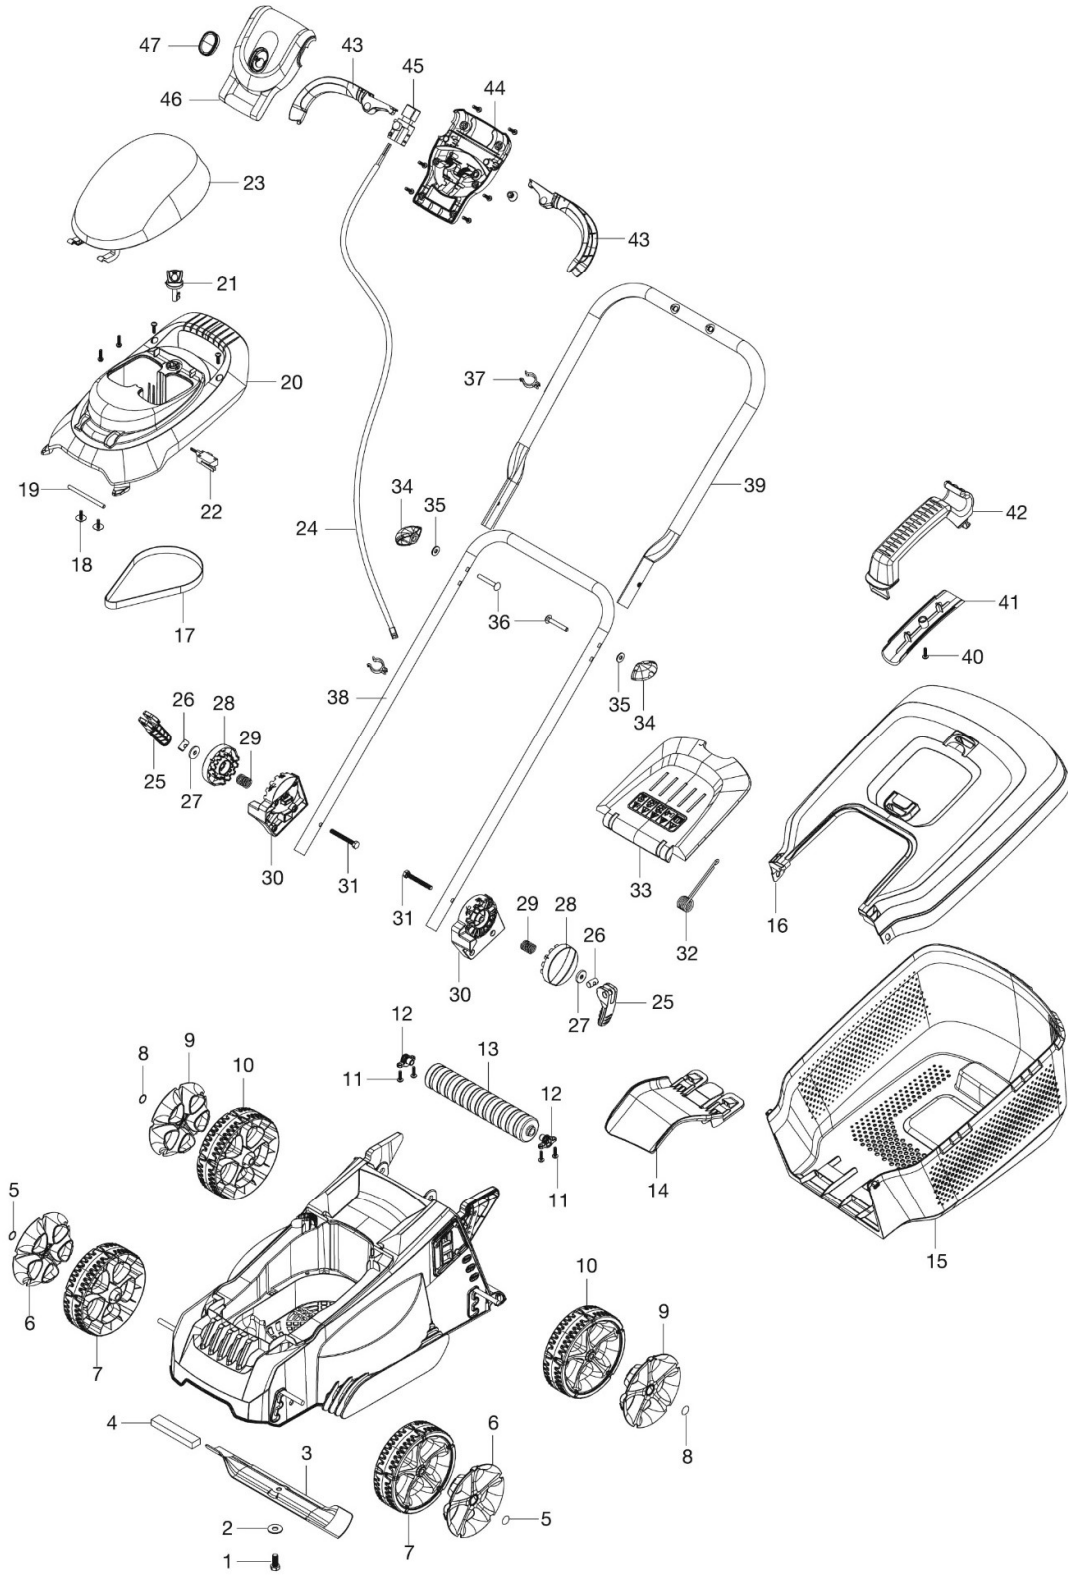

# SPARE PARTS LIST

LAWN MOWERS; BATTERY  
EASISTORE 300R Li, 967987701,  
2020-06

## PRODUCT COMPLETE

EASISTORE 300R Li 967987701 2020-06

Ref	Part No	Description	Remark	QTY KIT
1, 2	599 83 59-01	Blade Bolt		1
3	589 51 53-90	Blade (FLY069)		1
4	599 83 52-01	Air Filter		1
5, 8	599 89 20-01	Starlock Washer Domed Grey		4
6, 9	577 17 80-01	Hub Cap		1
7, 10	577 17 79-01	140mm Wheel Kit	Incl. 5	1
11 - 13	599 83 61-01	Roller Assy		1
14	599 79 58-01	Grass Box Tongue		1
15, 16	599 79 67-01	Grass Box Upper & Lower		1
17	599 83 66-01	Belt		1
21	589 62 99-01	Isolator Key		1
22	599 83 90-01	Isolator Switch		1
18, 19, 23	599 83 67-01	Battery Cover Assy		1
24	599 85 21-01	Power Cable		1
25 - 29	599 83 87-01	Fixing Kit Quick Release Assy		1
32, 33	599 83 55-01	Grass Flap Assy		1
34 - 36	599 83 54-01	Fixing Kit Wingknob Grey		1
40 - 42	599 80 10-01	Grass Box Handle + Hook		1
43	599 83 64-01	Switchbox Triggers Grey		2
44, 46	599 83 68-01	Switch Box Case		1
45	599 83 92-01	Switch		1
47	599 83 65-01	Switichbox Start button Grey		1
-	577 29 83-01	Screws Switchbox		6
-	599 83 60-01	Screws Housing		20
-	967 91 32-01	Battery		1
-	967 91 33-01	Charger UK		1
-	967 91 33-62	Charger EU		1