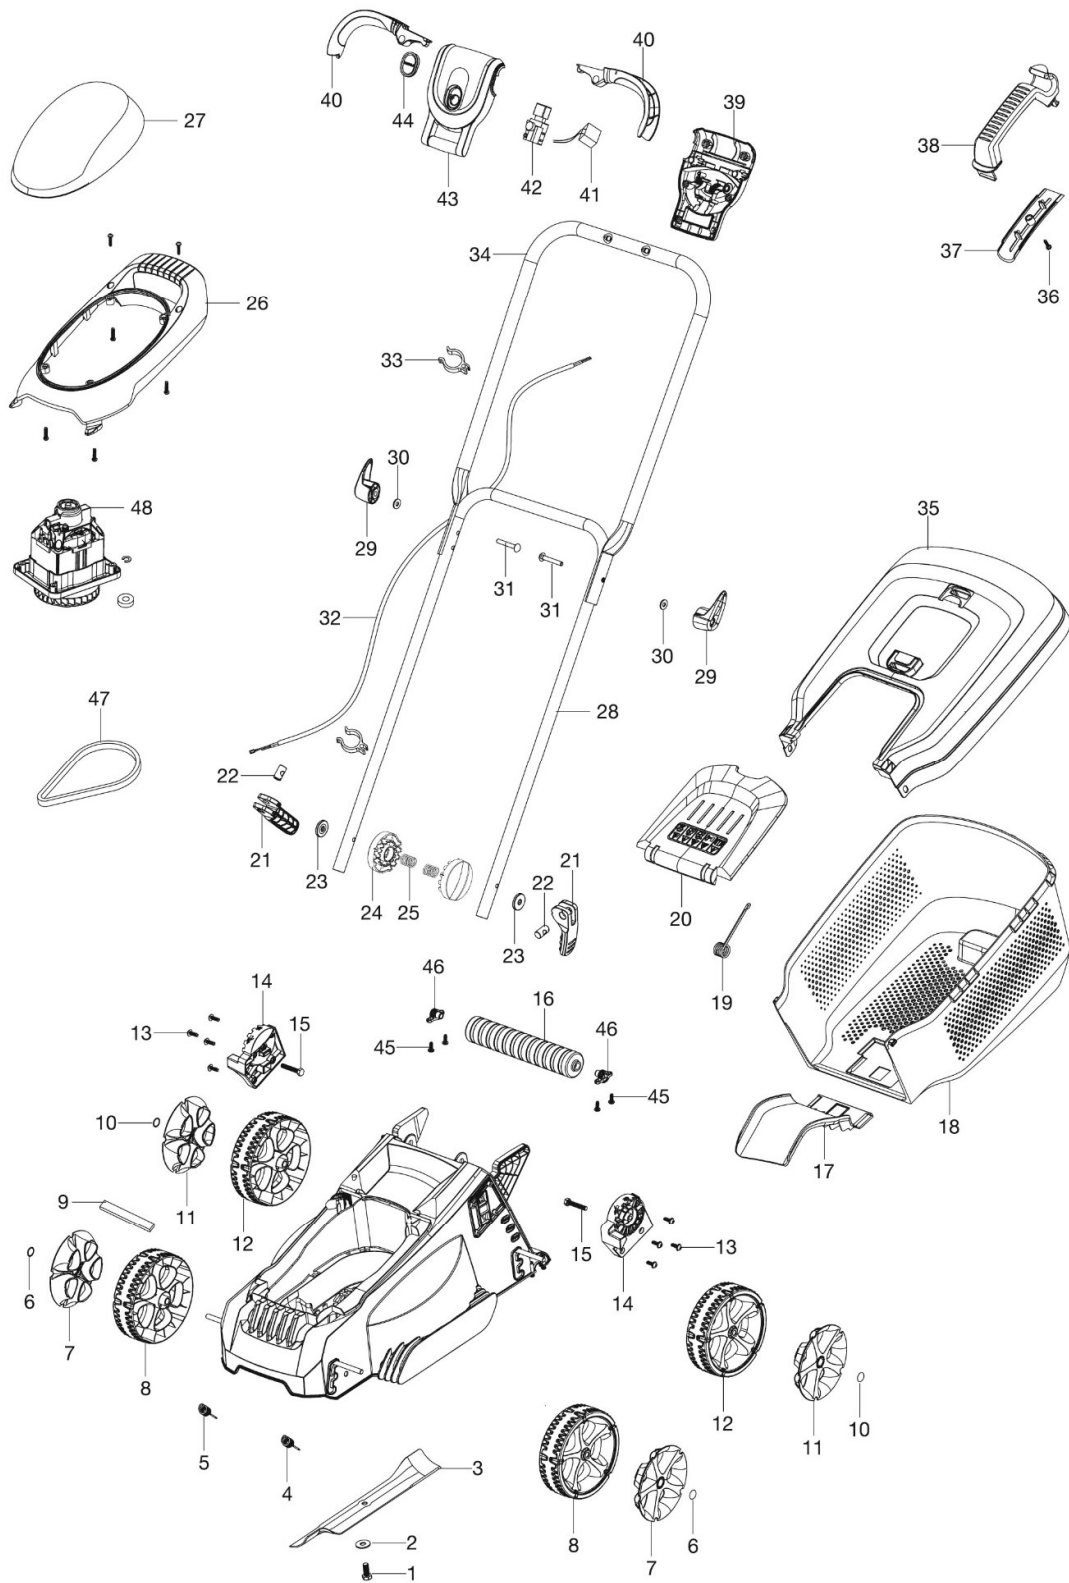

SPARE PARTS LIST

LAWN MOWERS; ELECTRIC
EASISTORE 300R, 967987301,
2020-06

PRODUCT COMPLETE

EASISTORE 300R 967987301 2020-06

Ref	Part No	Description	Remark	QTY KIT
1, 2	599 83 59-01	Blade Bolt		1
3	599 13 43-90	Blade (FLY085)		1
4, 5	599 91 63-01	Axle Spring		1
6, 10	599 89 20-01	Starlock Washer Domed Grey		4
7, 11	577 17 80-01	Hub Cap		1
8, 12	577 17 79-01	140mm Wheel Kit	Incl. 6	1
9	599 83 50-01	Air Filter		1
16, 45, 46	599 83 61-01	Roller Assy		1
17	599 79 58-01	Grass Box Tongue		1
18, 35	599 79 67-01	Grass Box Upper & Lower		1
19, 20	599 83 55-01	Grass Flap Assy		1
21 – 25	599 83 87-01	Fixing Kit Quick Release Assy		1
29 – 31	599 83 63-01	Fixing Kit Cable Hook Grey		1
32	599 85 20-01	Power Cable		1
36 – 38	599 80 10-01	Grass Box Handle + Hook		1
39, 43	599 83 68-01	Switch Box Case		1
40	599 83 64-01	Switchbox Triggers Grey		2
41	513 12 16-00	Capacitor		1
42	522 72 09-02	Switch		1
44	599 83 65-01	Switchbox Start Button Grey		1
47	599 83 46-01	Belt		1
-	577 29 83-01	Screws Switchbox		6
-	512 80 31-05	15 Mains Cable with UK plug		1
-	599 83 60-01	Screws Housing		20