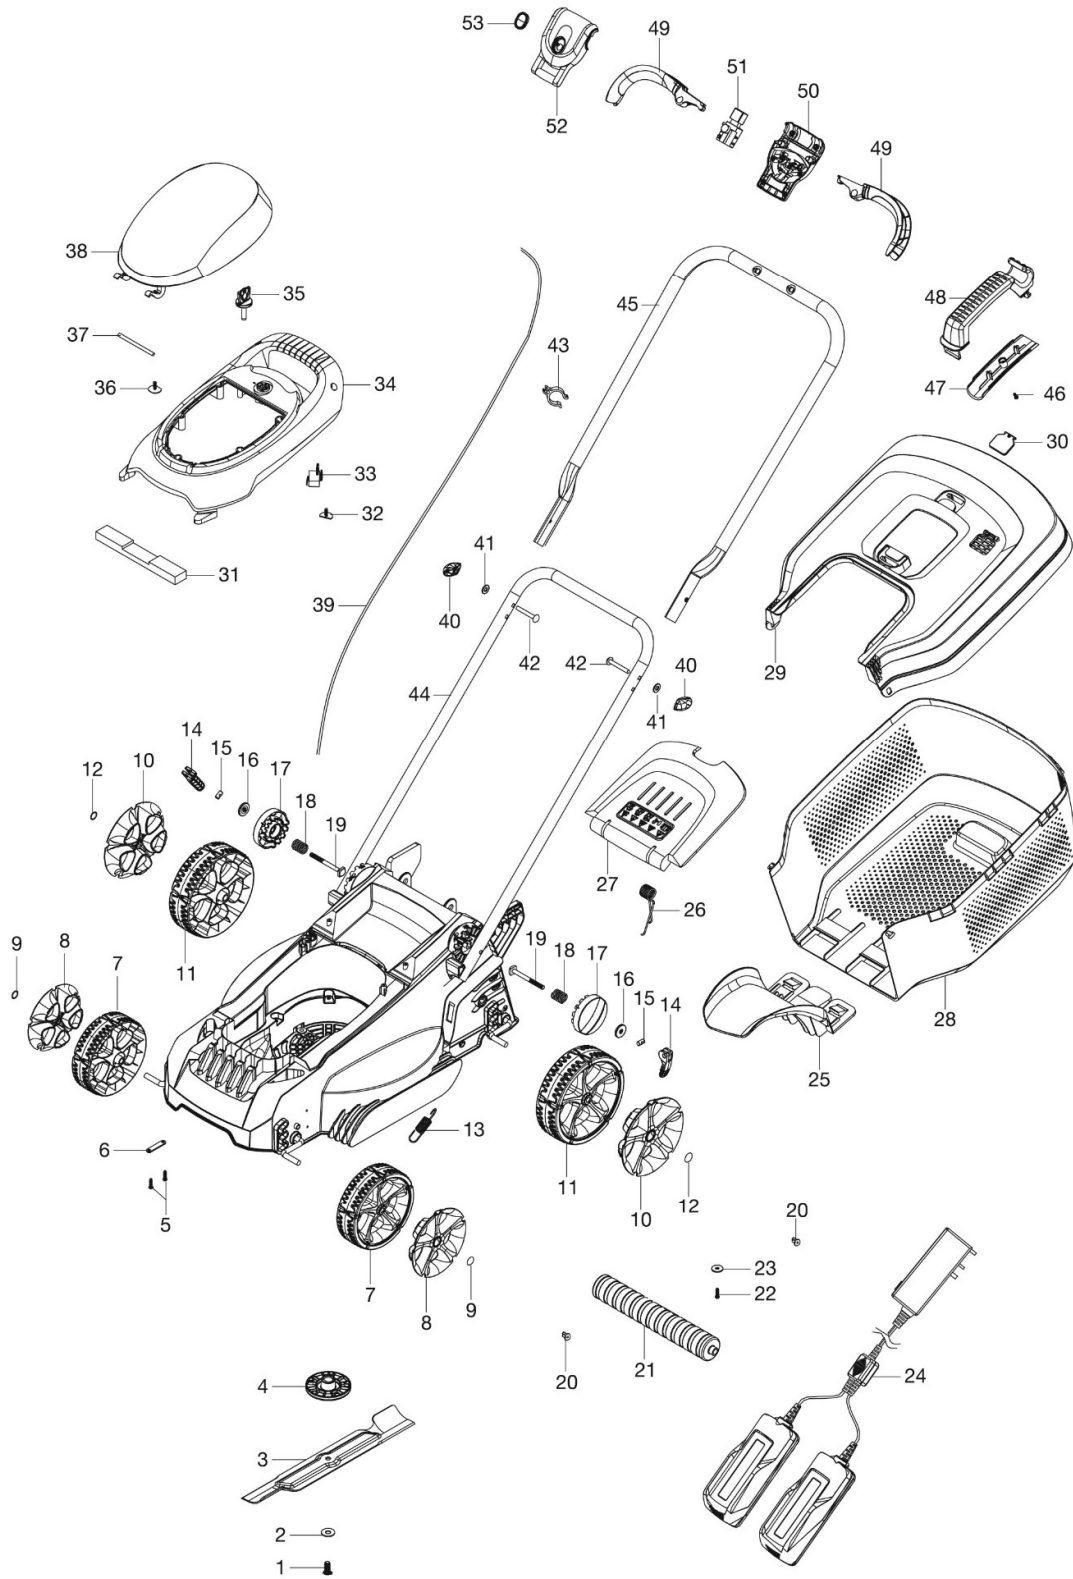

SPARE PARTS LIST

LAWN MOWERS; BATTERY
EASISTORE 340R Li, 967987801,
2020-06

PRODUCT COMPLETE

EasiStore 340R Li 967987801 2020-06

PRODUCT COMPLETE

EASISTORE 340R Li 967987801 2020-06

Ref	Part No	Description	Remark	QTY KIT
1, 2	599 83 59-01	Blade Bolt		1
3	599 13 46-90	Blade (FLY087)		1
4	599 84 74-01	Blade Spacer		1
5, 6	599 84 81-01	Axle Bracket		1
7	577 17 79-01	140 mm Wheel Kit	Incl 9	1
8	577 17 80-01	140 mm Hub Cap		1
9, 12	599 89 20-01	Starlock Washer Domed Grey		4
10	599 84 72-01	160 mm Hub Cap		1
11	599 84 63-01	160 mm Wheel Kit	Incl 12	1
13	599 85 01-01	Spring & Screw		1
14 – 18	599 83 87-01	Fixing Kit Quick Release Assy		1
19	599 84 71-01	Bolt		1
21	599 84 61-01	Roller		1
22, 23	599 84 69-01	Washer & Screw		1
25	599 80 22-01	Grass Box Tongue		1
26, 27	599 83 96-01	Grass Flap Assy		1
28, 29	599 80 47-01	Grass Box Upper & Lower		1
30	599 80 24-01	Full Bag Indicator		1
31	599 83 52-01	Air Filter		1
32, 33	599 84 75-01	Isolator Switch		1
35	589 62 99-01	Isolator Key		1
36 – 38	599 84 73-01	Battery Cover Assy		1
39	599 85 24-01	Power Cable		1
40 – 42	599 83 54-01	Fixing Kit Wingknob Grey		1
46 – 48	599 80 10-01	Grass Box Handle + Hook		1
49	599 83 64-01	Switchbox Triggers Grey		2
50, 52	599 83 68-01	Switch Box Case		1
51	599 83 92-01	Switch		1
53	599 83 65-01	Switchbox Start Button Grey		1
-	577 29 83-01	Screws Switchbox		6
-	599 83 60-01	Screws Housing		20
-	967 91 32-01	Battery		1
-	967 91 33-01	Charger UK		1
-	967 91 33-62	Charger EU		1