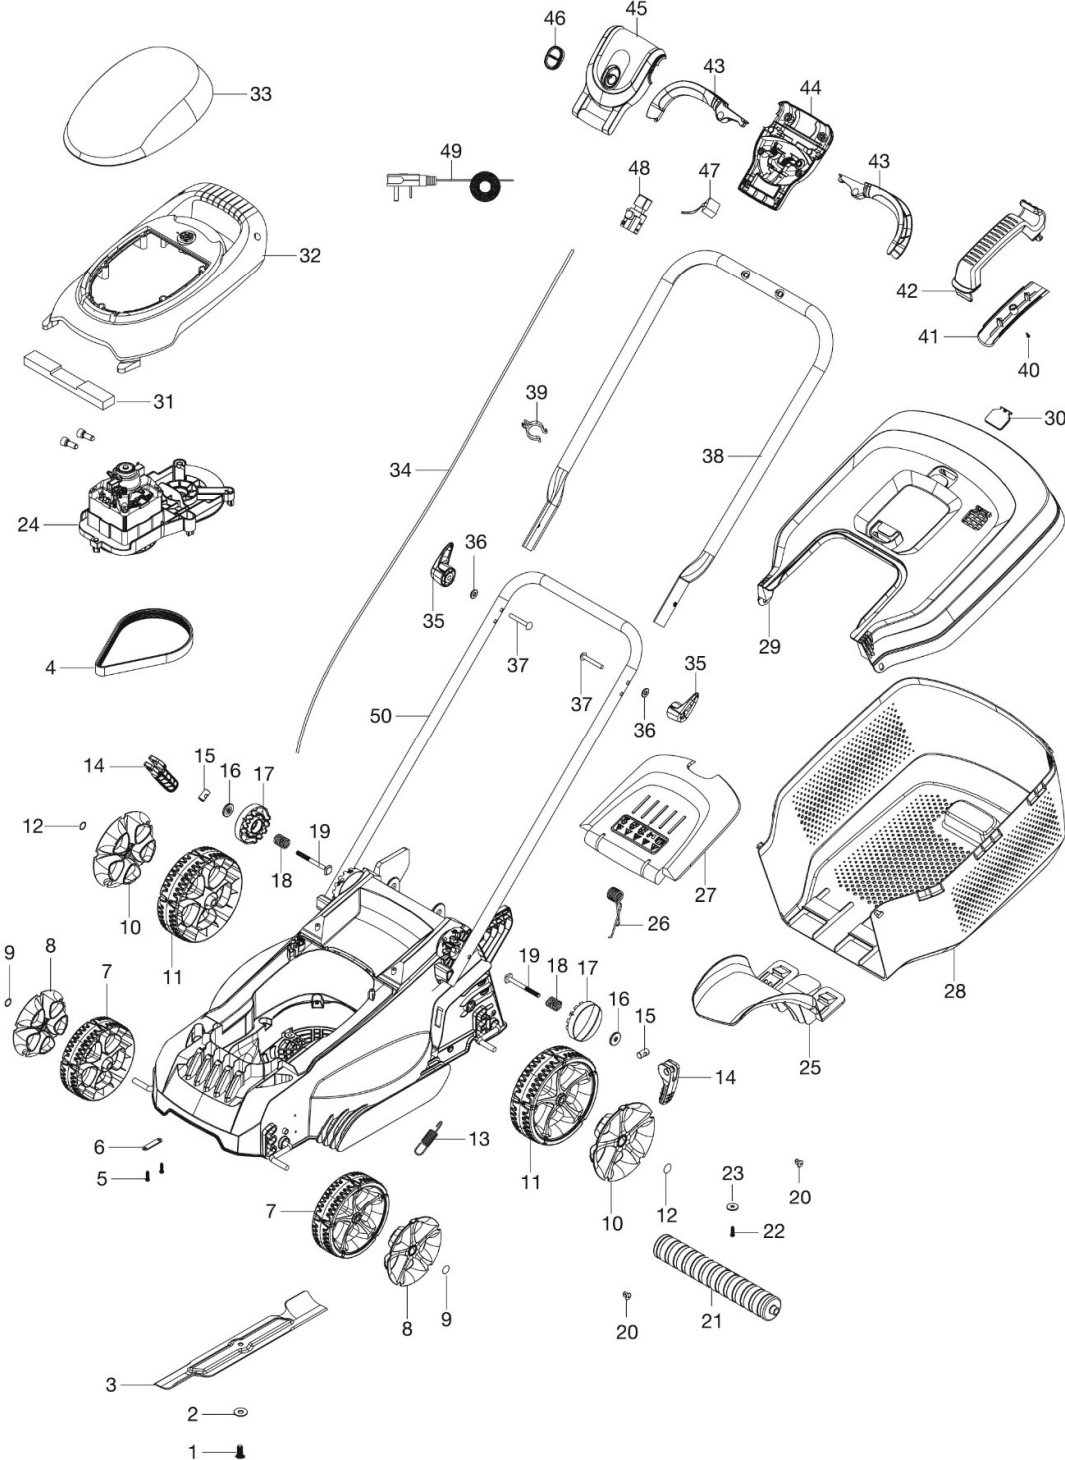

SPARE PARTS LIST

LAWN MOWERS; ELECTRIC
EASISTORE 340R, 967987401,
2020-06

PRODUCT COMPLETE

EASISTORE 340R 967987401 2020-06

Ref	Part No	Description	Remark	QTY KIT
1, 2	599 83 59-01	Blade Bolt		1
3	599 13 46-90	Blade (FLY086)		1
4	599 83 47-01	Belt		1
5, 6	599 84 81-01	Axle Bracket		4
7	577 17 79-01	140 mm Wheel Kit	Incl 9	1
8	577 17 80-01	140 mm Hub Cap		1
9, 12	599 89 20-01	Starlock Washer Domed Grey		4
10	599 84 72-01	160 mm Hub Cap		1
11	599 84 63-01	160 mm Wheel Kit	Incl 12	1
13	599 85 01-01	Spring & Screw		1
14 – 18	599 83 87-01	Fixing Kit Quick Release Assy		1
19	599 84 71-01	Bolt		1
21	599 84 61-01	Roller		1
22, 23	599 84 69-01	Washer & Screw		1
25	599 80 22-01	Grass Box Tongue		1
26, 27	599 83 96-01	Grass Flap Assy		1
28, 29	599 80 47-01	Grass Box Upper & Lower		1
30	599 80 24-01	Full Bag Indicator		1
31	599 83 51-01	Air Filter		1
34	599 85 23-01	Power Cable		1
35 - 37	599 83 63-01	Fixing Kit Cable Hook Grey		1
40 – 42	599 80 10-01	Grass Box Handle + Hook		1
43	599 83 64-01	Switchbox Triggers Grey		2
44, 45	599 83 68-01	Switch Box Case		1
46	599 83 65-01	Switchbox Start Button Grey		1
47	513 12 16-00	Capacitor		1
48	522 72 09-02	Switch		1
-	577 29 83-01	Screws Switchbox		6
-	512 80 31-05	15m Mains Cable with UK plug		1
-	599 83 60-01	Screws Housing		20