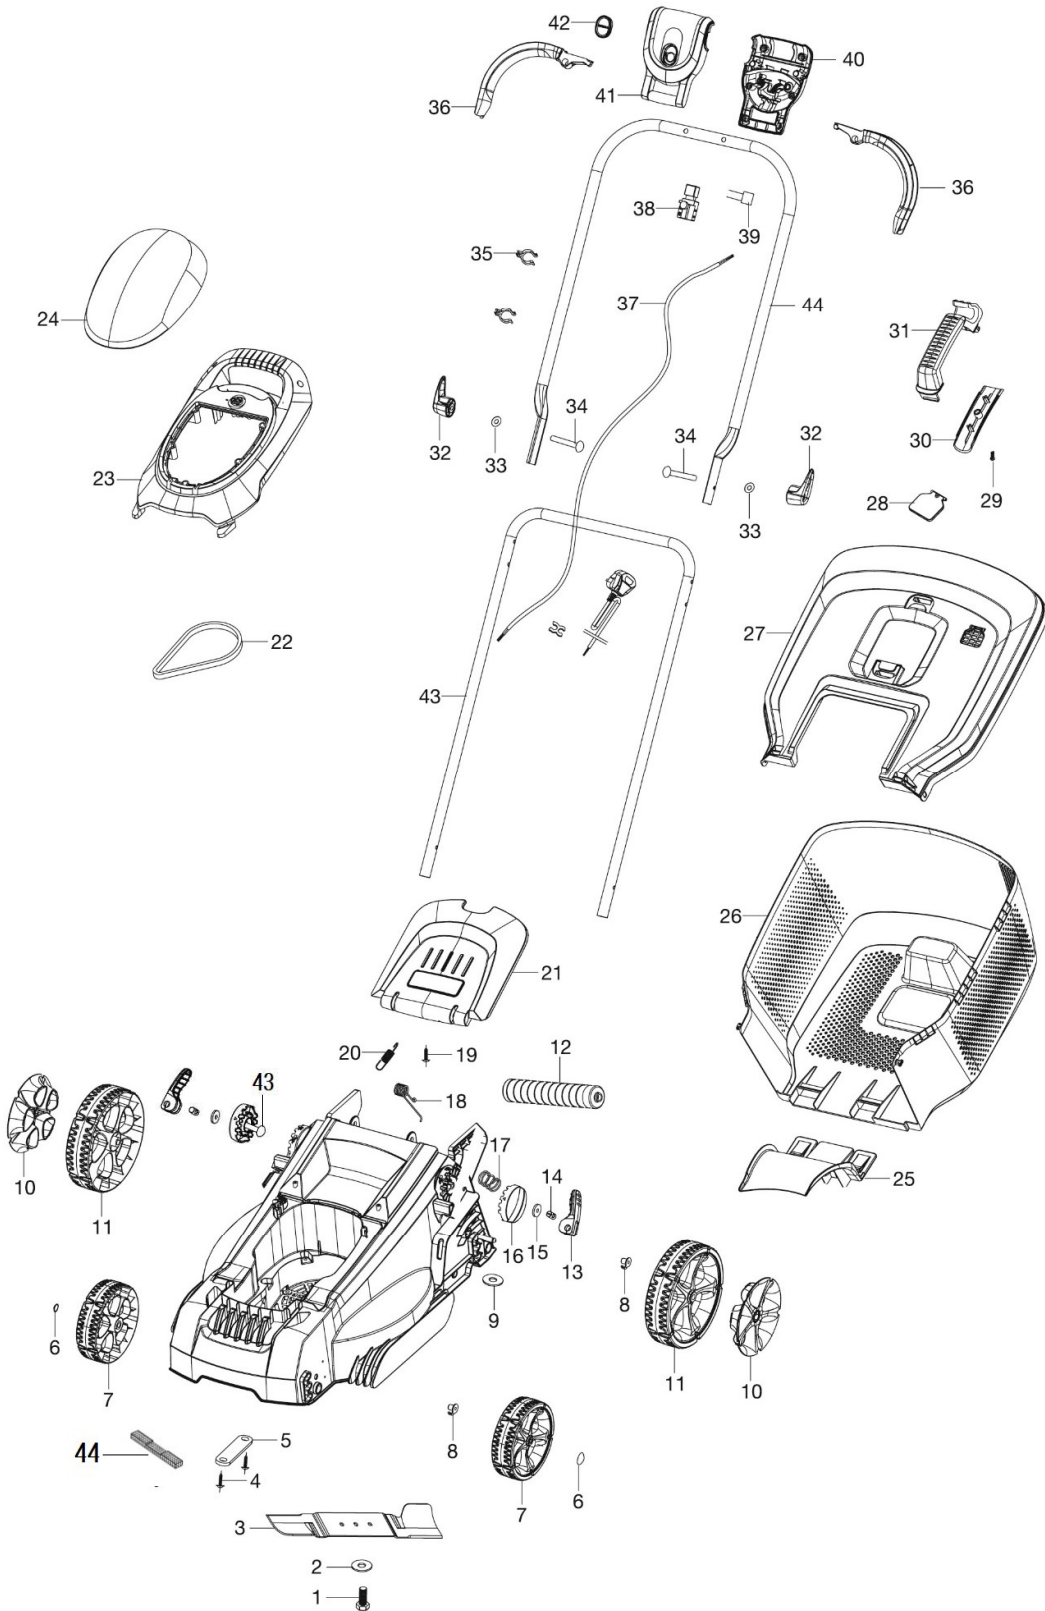

# SPARE PARTS LIST

LAWN MOWERS; ELECTRIC  
EASISTORE 380R, 967987501,  
2020-06

## PRODUCT COMPLETE

EASISTORE 380R 967987501 2020-06

Ref	Part No	Description	Remark	QTY KIT
1, 2	599 84 82-01	Blade Bolt		1
3	599 13 47-90	Blade (FLY088)		1
4, 5	599 84 81-01	Axle Bracket		1
6	599 89 20-01	Starlock Washer Domed Grey		4
7	577 17 79-01	140 mm Wheel Kit	Incl 6	1
9	599 84 69-01	Washer & Screw		1
10	599 84 72-01	160 mm Hub Cap		1
11	599 84 63-01	160 mm Wheel Kit	Incl 6	1
12	599 84 62-01	Roller		1
13 - 17	599 83 87-01	Fixing Kit Quick Release Assy		1
18 , 21	599 86 31-01	Grass Flap Assy		1
19, 20	599 85 01-01	Spring & Screw		1
22	599 83 49-01	Belt		1
25	599 80 23-01	Grass Box Tongue		1
26, 27	599 80 48-01	Grass Box Upper & Lower		1
28	599 80 24-01	Full Bag Indicator		1
29 - 31	599 80 10-01	Grass Box Handle + Hook		1
32 - 34	599 83 63-01	Fixing Kit Cable Hook Grey		1
36	599 84 99-01	Switchbox Triggers Grey		2
37	599 85 25-01	Power Cable		1
38	522 72 09-02	Switch		1
39	513 12 16-00	Capacitor		1
40, 41	599 83 68-01	Switch Box Case		1
42	599 83 65-01	Switchbox Start button Grey		1
43	599 84 71-01	Bolt		1
44	599 83 51-01	Air Filter		1
-	577 29 83-01	Screws Switchbox		6
-	512 80 31-05	15m Mains Cable with UK plug		1
-	599 83 60-01	Screws Housing		20