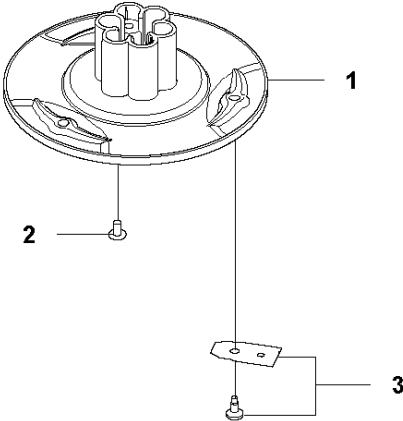

C GARDENA SILENO minimo
CHASSIS LOWER

CHASSIS LOWER

SILENO minimo

Ref	Part No	Description	Remark	QTY KIT
1	574 45 01-01	SCREW ITPANT		4
2	529 34 35-01	CUTTING SYSTEM		1
3	529 51 63-01	GASKET		1
4	598 50 36-03	WEIGHT		1
5	574 87 47-17	SEALING STRIP		1
6	598 90 15-01	CHASSIS		1
7	584 89 75-01	GROMMET		2
8	574 45 01-01	SCREW ITPANT		13
9	589 30 08-01	WHEEL ASSY		1
10	529 55 10-01	WASHER		1

D GARDENA SILENO minimo
BLADE MOTOR & CUTTING EQUIPMENT

BLADE MOTOR & CUTTING EQUIPMENT

SILENO minimo

Ref	Part No	Description	Remark	QTY KIT
1	598 90 87-01	CUTTING DISC		1
2	590 50 87-01	SCREW		2
3	580 48 91-01	BLADE	4087-00.701.00, Blade 9 pcs.	1
3	966 80 95-01	BLADE	9 pcs, Gardena Blister	3