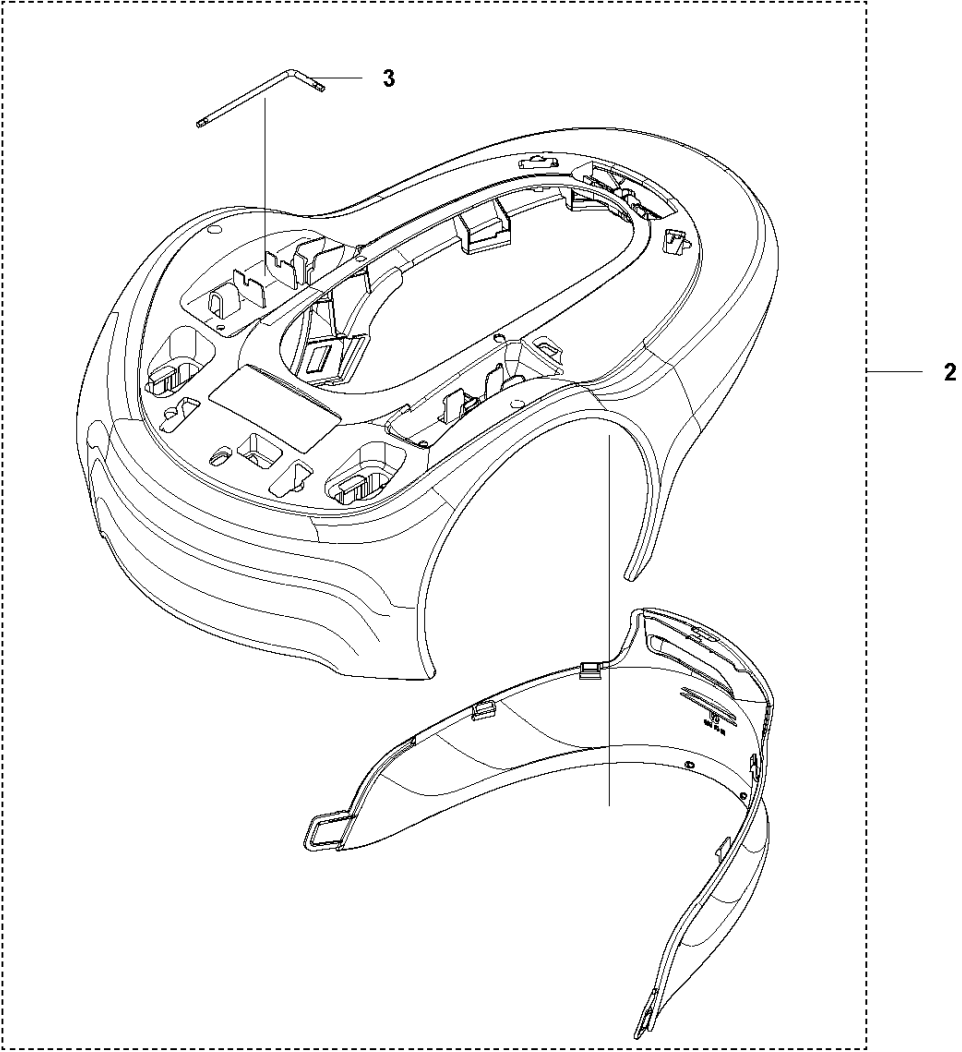

SPARE PARTS LIST

ROBOTIC LAWN MOWERS

SILENO minimo

A GARDENA SILENO minimo

BODY

COVER

SILENO minimo

Ref	Part No	Description	Remark	QTY KIT
1	598 90 10-01	COVER		1
2	529 34 28-01	BODY ASSY		1
3	529 34 27-01	WRENCH		1

B GARDENA SILENO minimo
CHASSIS UPPER

CHASSIS UPPER

SILENO minimo

Ref	Part No	Description	Remark	QTY KIT
1	529 34 38-01	CHASSIS ASSY		1
2	598 94 69-01	KEYPAD		1
3	590 77 07-01	COLUMN ASSY		1
4	577 75 37-02	AIR FILTER	Air Filter, Goretext 14mm 10 pcs	1
5	529 34 36-01	PRINTED CIRCUIT ASSY		1
6	574 45 01-01	SCREW ITPANT		4
7	529 34 32-01	MOTOR KIT		1
9	589 35 10-03	WIRING ASSY		1
10	597 18 16-01	PRINTED CIRCUIT ASSY		1
11	529 32 70-04	WIRING ASSY		1
12	529 80 74-01	BATTERY KIT	Battery+Sealing Strip	1
13	599 27 17-01	BRACKET		1
14	598 90 32-01	WHEEL		2
15	586 21 06-01	WASHER		2
16	731 43 24-01	HEXAGON THIN NUT		2
17	598 90 33-01	HUB CAP		2
18	529 34 37-01	BUTTON ASSY		1
21	535 13 01-01	SPRING		1

C GARDENA SILENO minimo
CHASSIS LOWER

CHASSIS LOWER

SILENO minimo

Ref	Part No	Description	Remark	QTY KIT
1	574 45 01-01	SCREW ITPANT		4
2	529 34 35-01	CUTTING SYSTEM		1
3	529 51 63-01	GASKET		1
4	598 50 36-03	WEIGHT		1
5	574 87 47-17	SEALING STRIP		1
6	598 90 15-01	CHASSIS		1
7	584 89 75-01	GROMMET		2
8	574 45 01-01	SCREW ITPANT		13
9	589 30 08-01	WHEEL ASSY		1
10	529 55 10-01	WASHER		1

D GARDENA SILENO minimo
BLADE MOTOR & CUTTING EQUIPMENT

BLADE MOTOR & CUTTING EQUIPMENT

SILENO minimo

Ref	Part No	Description	Remark	QTY KIT
1	598 90 87-01	CUTTING DISC		1
2	590 50 87-01	SCREW		2
3	580 48 91-01	BLADE	4087-00.701.00, Blade 9 pcs.	1
3	966 80 95-01	BLADE	9 pcs, Gardena Blister	3