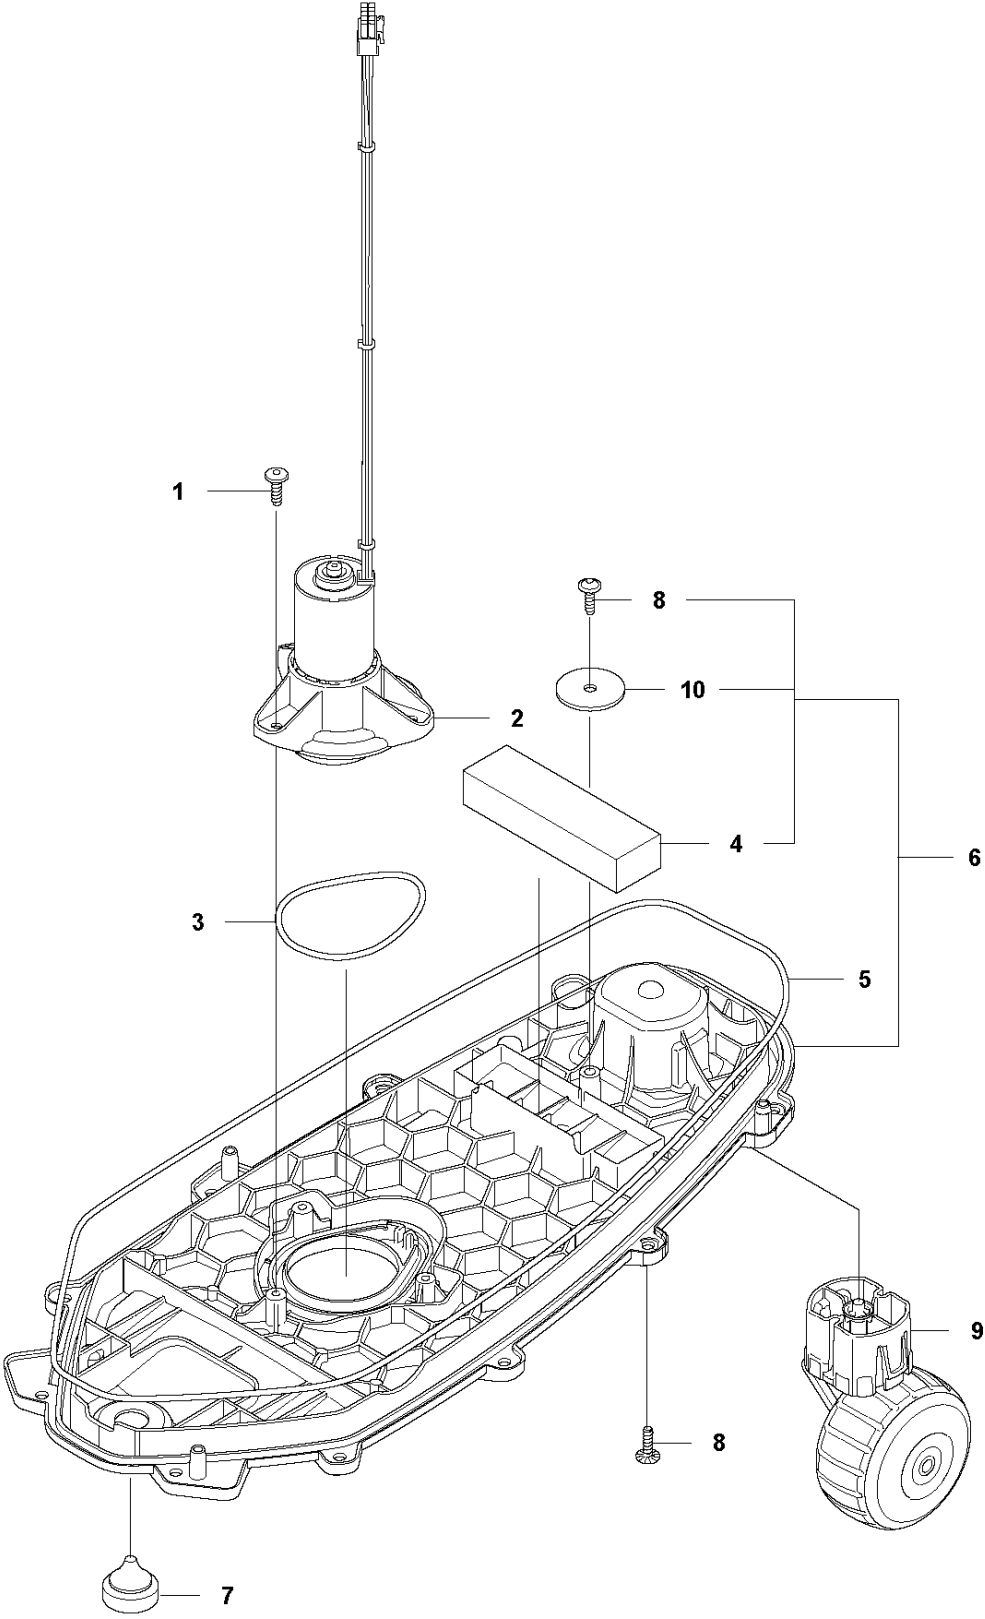

SPARE PARTS LIST

ROBOTIC LAWN MOWERS

SILENO minimo

A GARDENA SILENO minimo

BODY

COVER

SILENO minimo

Ref	Part No	Description	Remark	QTY KIT
1	598 90 10-01	COVER		1
2	529 34 28-01	BODY ASSY		1
3	529 34 27-01	WRENCH		1

B GARDENA SILENO minimo
CHASSIS UPPER

CHASSIS UPPER

SILENO minimo

Ref	Part No	Description	Remark	QTY KIT
1	529 34 38-01	CHASSIS ASSY		1
2	598 94 69-01	KEYPAD		1
3	590 77 07-01	COLUMN ASSY		1
4	577 75 37-02	AIR FILTER	Air Filter, Goretext 14mm 10 pcs	1
5	529 34 36-01	PRINTED CIRCUIT ASSY		1
6	574 45 01-01	SCREW ITPANT		4
7	529 34 32-01	MOTOR KIT		1
9	589 35 10-03	WIRING ASSY		1
10	597 18 16-01	PRINTED CIRCUIT ASSY		1
11	529 32 70-04	WIRING ASSY		1
12	529 80 74-01	BATTERY KIT	Battery+Sealing Strip	1
13	599 27 17-01	BRACKET		1
14	598 90 32-01	WHEEL		2
15	586 21 06-01	WASHER		2
16	731 43 24-01	HEXAGON THIN NUT		2
17	598 90 33-01	HUB CAP		2
18	529 34 37-01	BUTTON ASSY		1
21	535 13 01-01	SPRING		1

C GARDENA SILENO minimo
CHASSIS LOWER

CHASSIS LOWER

SILENO minimo

Ref	Part No	Description	Remark	QTY KIT
1	574 45 01-01	SCREW ITPANT		4
2	529 34 35-01	CUTTING SYSTEM		1
3	529 51 63-01	GASKET		1
4	598 50 36-03	WEIGHT		1
5	574 87 47-17	SEALING STRIP		1
6	598 90 15-01	CHASSIS		1
7	584 89 75-01	GROMMET		2
8	574 45 01-01	SCREW ITPANT		13
9	589 30 08-01	WHEEL ASSY		1
10	529 55 10-01	WASHER		1