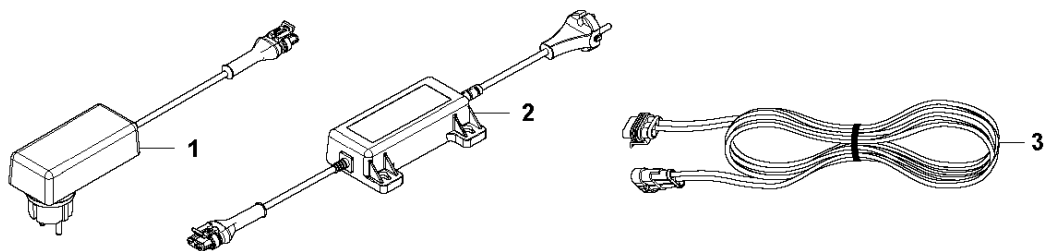

E GARDENA SILENO minimo
CHARGING STATION

CHARGING STATION

SILENO minimo

Ref	Part No	Description	Remark	QTY KIT
1	593 24 64-02	CHARGING TOWER		1
2	529 34 31-01	CHARGING PLATE KIT		1
3	593 30 72-01	CAP		1

F GARDENA SILENO minimo
INSTALLATION ACCESSORIES