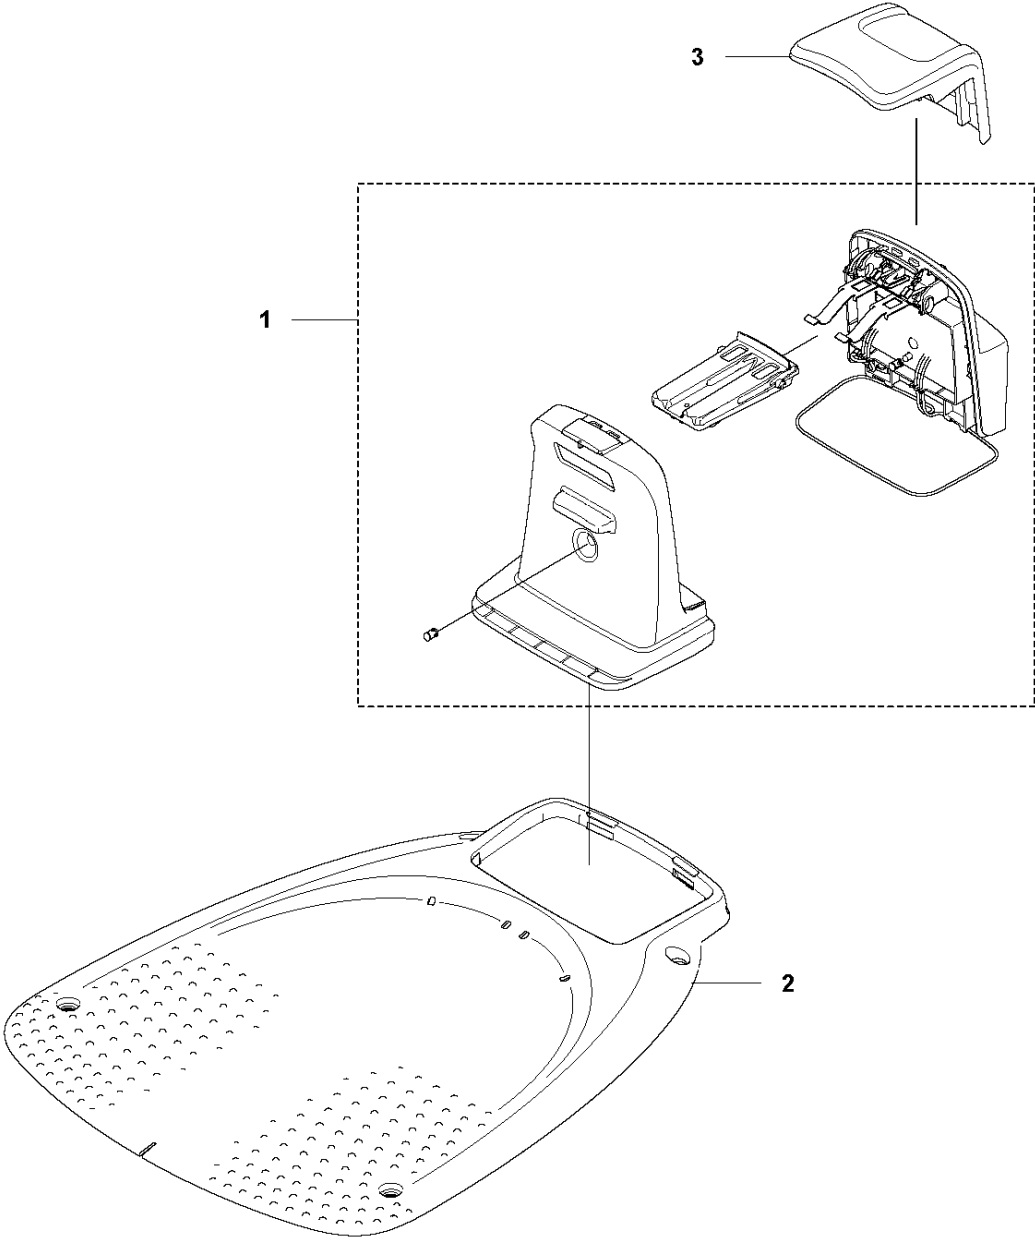

E GARDENA SILENO minimo
CHARGING STATION

CHARGING STATION

SILENO minimo

Ref	Part No	Description	Remark	QTY KIT
1	593 24 64-02	CHARGING TOWER		1
2	529 34 31-01	CHARGING PLATE KIT		1
3	593 30 72-01	CAP		1

F GARDENA SILENO minimo
INSTALLATION ACCESSORIES