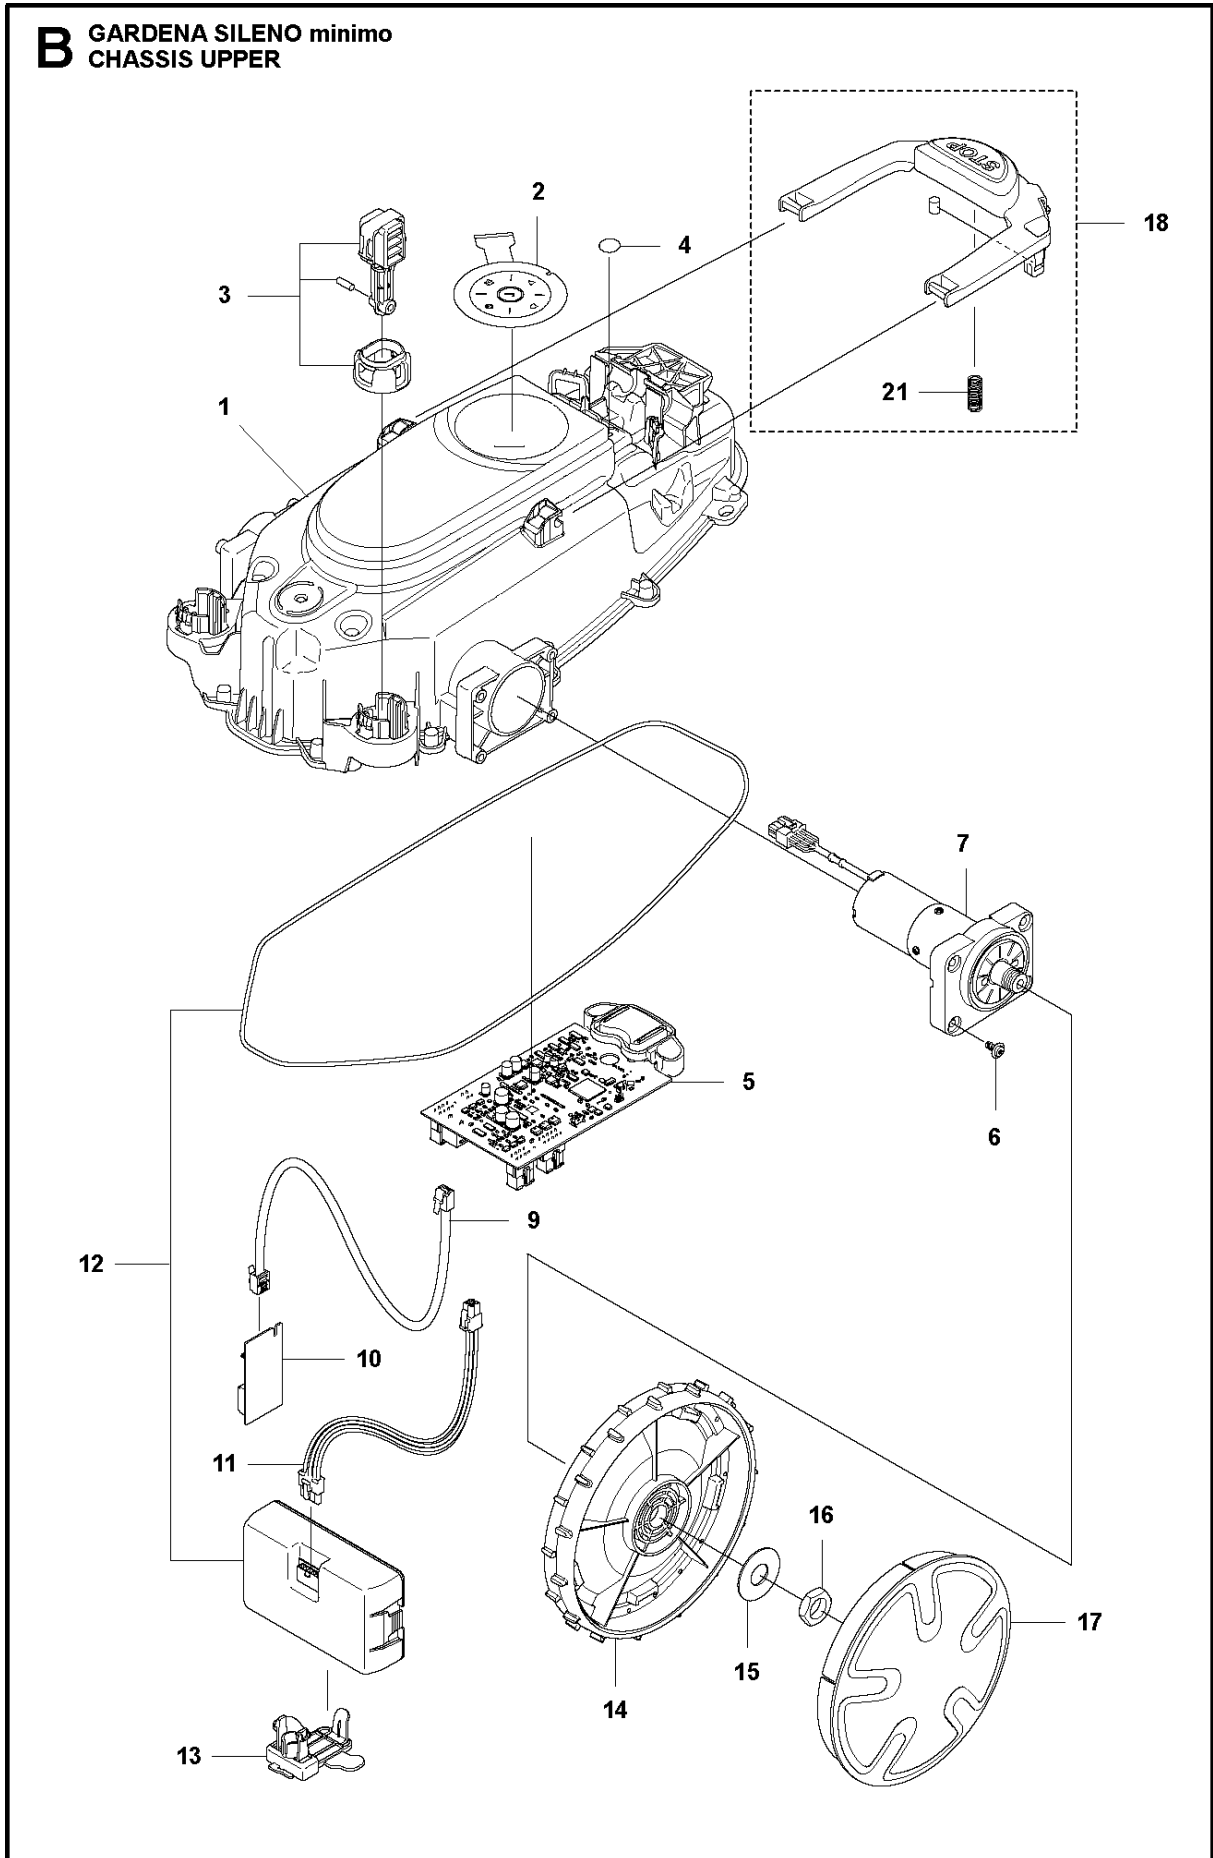

SPARE PARTS LIST

ROBOTIC LAWN MOWERS

SILENO minimo

A GARDENA SILENO minimo

BODY

COVER

SILENO minimo

Ref	Part No	Description	Remark	QTY KIT
1	598 90 10-01	COVER		1
2	529 34 28-01	BODY ASSY		1
3	529 34 27-01	WRENCH		1

B GARDENA SILENO minimo
CHASSIS UPPER

CHASSIS UPPER

SILENO minimo

Ref	Part No	Description	Remark	QTY KIT
1	529 34 38-01	CHASSIS ASSY		1
2	598 94 69-01	KEYPAD		1
3	590 77 07-01	COLUMN ASSY		1
4	577 75 37-02	AIR FILTER	Air Filter, Goretext 14mm 10 pcs	1
5	529 34 36-01	PRINTED CIRCUIT ASSY		1
6	574 45 01-01	SCREW ITPANT		4
7	529 34 32-01	MOTOR KIT		1
9	589 35 10-03	WIRING ASSY		1
10	597 18 16-01	PRINTED CIRCUIT ASSY		1
11	529 32 70-04	WIRING ASSY		1
12	529 80 74-01	BATTERY KIT	Battery+Sealing Strip	1
13	599 27 17-01	BRACKET		1
14	598 90 32-01	WHEEL		2
15	586 21 06-01	WASHER		2
16	731 43 24-01	HEXAGON THIN NUT		2
17	598 90 33-01	HUB CAP		2
18	529 34 37-01	BUTTON ASSY		1
21	535 13 01-01	SPRING		1

C GARDENA SILENO minimo
CHASSIS LOWER

CHASSIS LOWER

SILENO minimo

Ref	Part No	Description	Remark	QTY KIT
1	574 45 01-01	SCREW ITPANT		4
2	529 34 35-01	CUTTING SYSTEM		1
3	529 51 63-01	GASKET		1
4	598 50 36-03	WEIGHT		1
5	574 87 47-17	SEALING STRIP		1
6	598 90 15-01	CHASSIS		1
7	584 89 75-01	GROMMET		2
8	574 45 01-01	SCREW ITPANT		13
9	589 30 08-01	WHEEL ASSY		1
10	529 55 10-01	WASHER		1

D GARDENA SILENO minimo
BLADE MOTOR & CUTTING EQUIPMENT

BLADE MOTOR & CUTTING EQUIPMENT

SILENO minimo

Ref	Part No	Description	Remark	QTY KIT
1	598 90 87-01	CUTTING DISC		1
2	590 50 87-01	SCREW		2
3	580 48 91-01	BLADE	4087-00.701.00, Blade 9 pcs.	1
3	966 80 95-01	BLADE	9 pcs, Gardena Blister	3