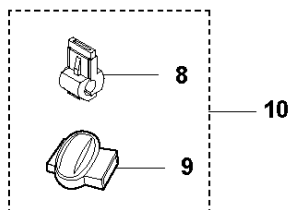

E GARDENA SILENO minimo
CHARGING STATION

CHARGING STATION

SILENO minimo

Ref	Part No	Description	Remark	QTY KIT
1	593 24 64-02	CHARGING TOWER		1
2	529 34 31-01	CHARGING PLATE KIT		1
3	593 30 72-01	CAP		1

F GARDENA SILENO minimo
INSTALLATION ACCESSORIES

INSTALLATION ACCESSORIES

SILENO minimo

Ref	Part No	Description	Remark	QTY KIT
1	593 16 36-01	POWER UNIT	EU	1
2	590 44 22-02	POWER UNIT	UK	1
2	590 44 22-03	POWER UNIT	CH	1
2	584 86 26-01	POWER UNIT	EU	1
3	579 82 51-01	CABLE ASSY	Low Voltage Cable 20 m	1
3	579 82 51-02	CABLE ASSY	Low Voltage Cable 10 m	1
3	579 82 51-04	CABLE ASSY	Low Voltage Cable 5 m	1
3	579 82 51-03	CABLE ASSY	Low Voltage Cable 3 m	1
4	580 48 94-01	HOOK	4090-00.701.00, Staples (100 pcs.)	1
4	966 80 98-01	STAPLE	100 pcs, Gardena Blister	1
4	Gardena409020	TBD		
5	597 43 58-01	ANCHOR	6 pcs	1
6	590 07 19-01	WIRE	4058-00.701.00, Loop Wire 50 m	1
6	967 10 48-01	WIRE	50 m, Gardena Blister	1
6	Gardena405820	TBD		1
6	580 48 92-01	WIRE	4088-00.701.00, Loop Wire 150 m	1
6	966 80 96-01	WIRE	150 m, Gardena Blister	1
6	Gardena408820	TBD		1
7	580 48 91-01	BLADE	4087-00.701.00, Blade 9 pcs.	1
7	966 80 95-01	BLADE	9 pcs, Gardena Blister	1
7	Gardena408720	TBD		1
8	535 12 90-01	CONNECTOR		1
9	501 98 02-01	COUPLER		1
10	580 48 93-01	CONNECTOR	4089-00.701.00, 6 Couplers + 3 Connectors	1
10	966 80 97-01	COUPLER	2 Connectors+6 Splices, Gardena Blister	1
10	Gardena408920	TBD		1
10	579 04 81-01	ACCESSORY BAG	5 Connectors+5 Splices	1
11	529 34 27-01	WRENCH		1
12	967 10 43-01	MAINTENANCE KIT		1
14	598 76 42-01	FORK		1
15	595 96 34-01	CARTON	Gardena Service Carton	1
	531 24 50-01	DECAL KIT	15201-00.900.01, Decal Kit Ladybug, not shown in image	1
	531 24 51-01	DECAL KIT	15201-00.900.02, Decal Kit Rainbowfish, not shown in image	1
	531 24 52-01	DECAL KIT	15201-00.900.03, Decal Kit Hawaii, not shown in image	1
	531 24 53-01	DECAL KIT	15201-00.900.04, Decal Kit Zebra, not shown in image	1
	531 24 54-01	DECAL KIT	15201-00.900.05, Decal Kit Plant, not shown in image	1