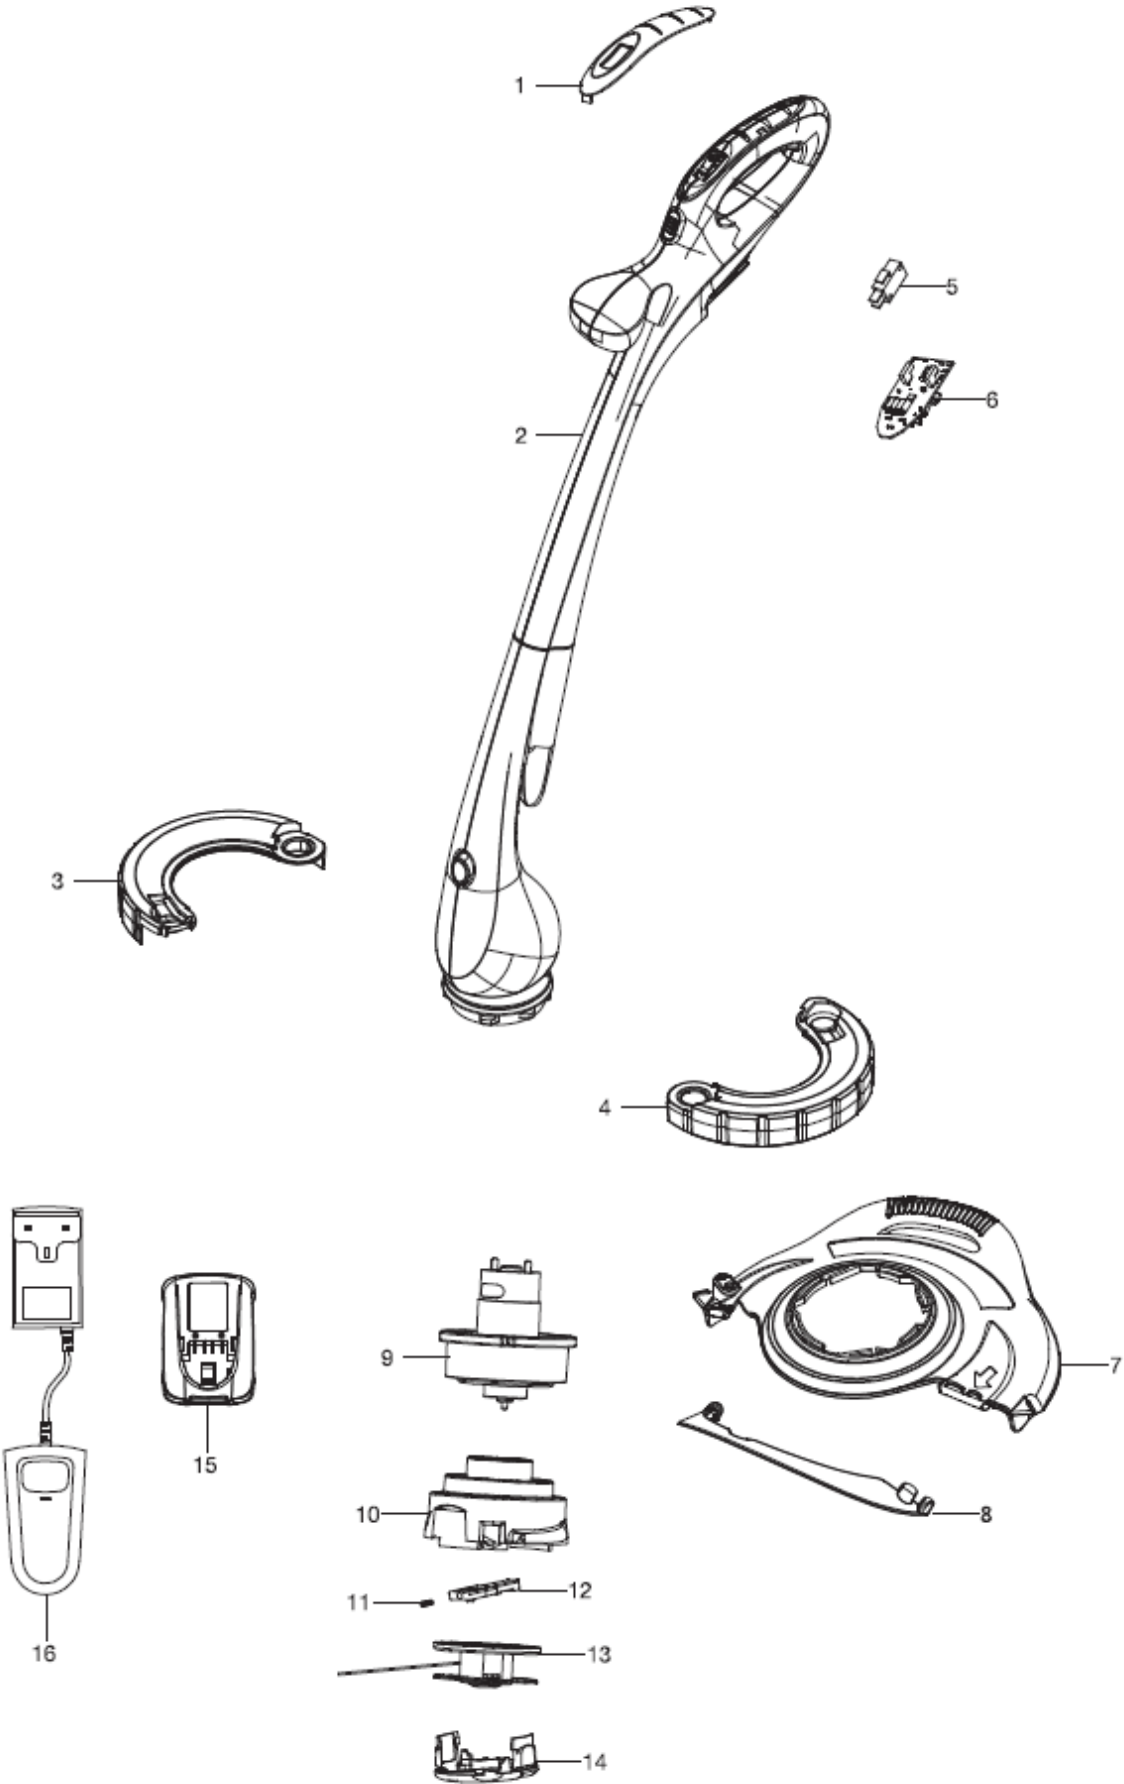

SPARE PARTS LIST

TRIMMER; BATTERY

EASI TRIM, 970544101, 970544201

2021-10

PRODUCT COMPLETE

EASI TRIM 970544101, 970544201 2021-10

PRODUCT COMPLETE

EASI TRIM 970544101, 970544201 2021-10

Ref	Part No	Description	Remark	QTY KIT
1	577 72 84-02	Handle Cover		1
3, 4	535 55 65-01	Wheel		1
5	577 72 88-01	Switch		1
6	531 18 40-01	Printed Circuit Assy		1
7	535 55 55-01	Guard		1
8	522 49 05-02	Plant Guard		1
9, 10	535 55 53-01	Motor Assy		1
11	514 89 40-00	Spring		1
12	581 79 25-02	Line Feeder		1
13	599 43 19-90	Spool & Line FLY04		1
14	599 43 20-90	Cap FLY060		1
15	599 99 20-01	Battery		1
16	599 99 31-01	Charger		1