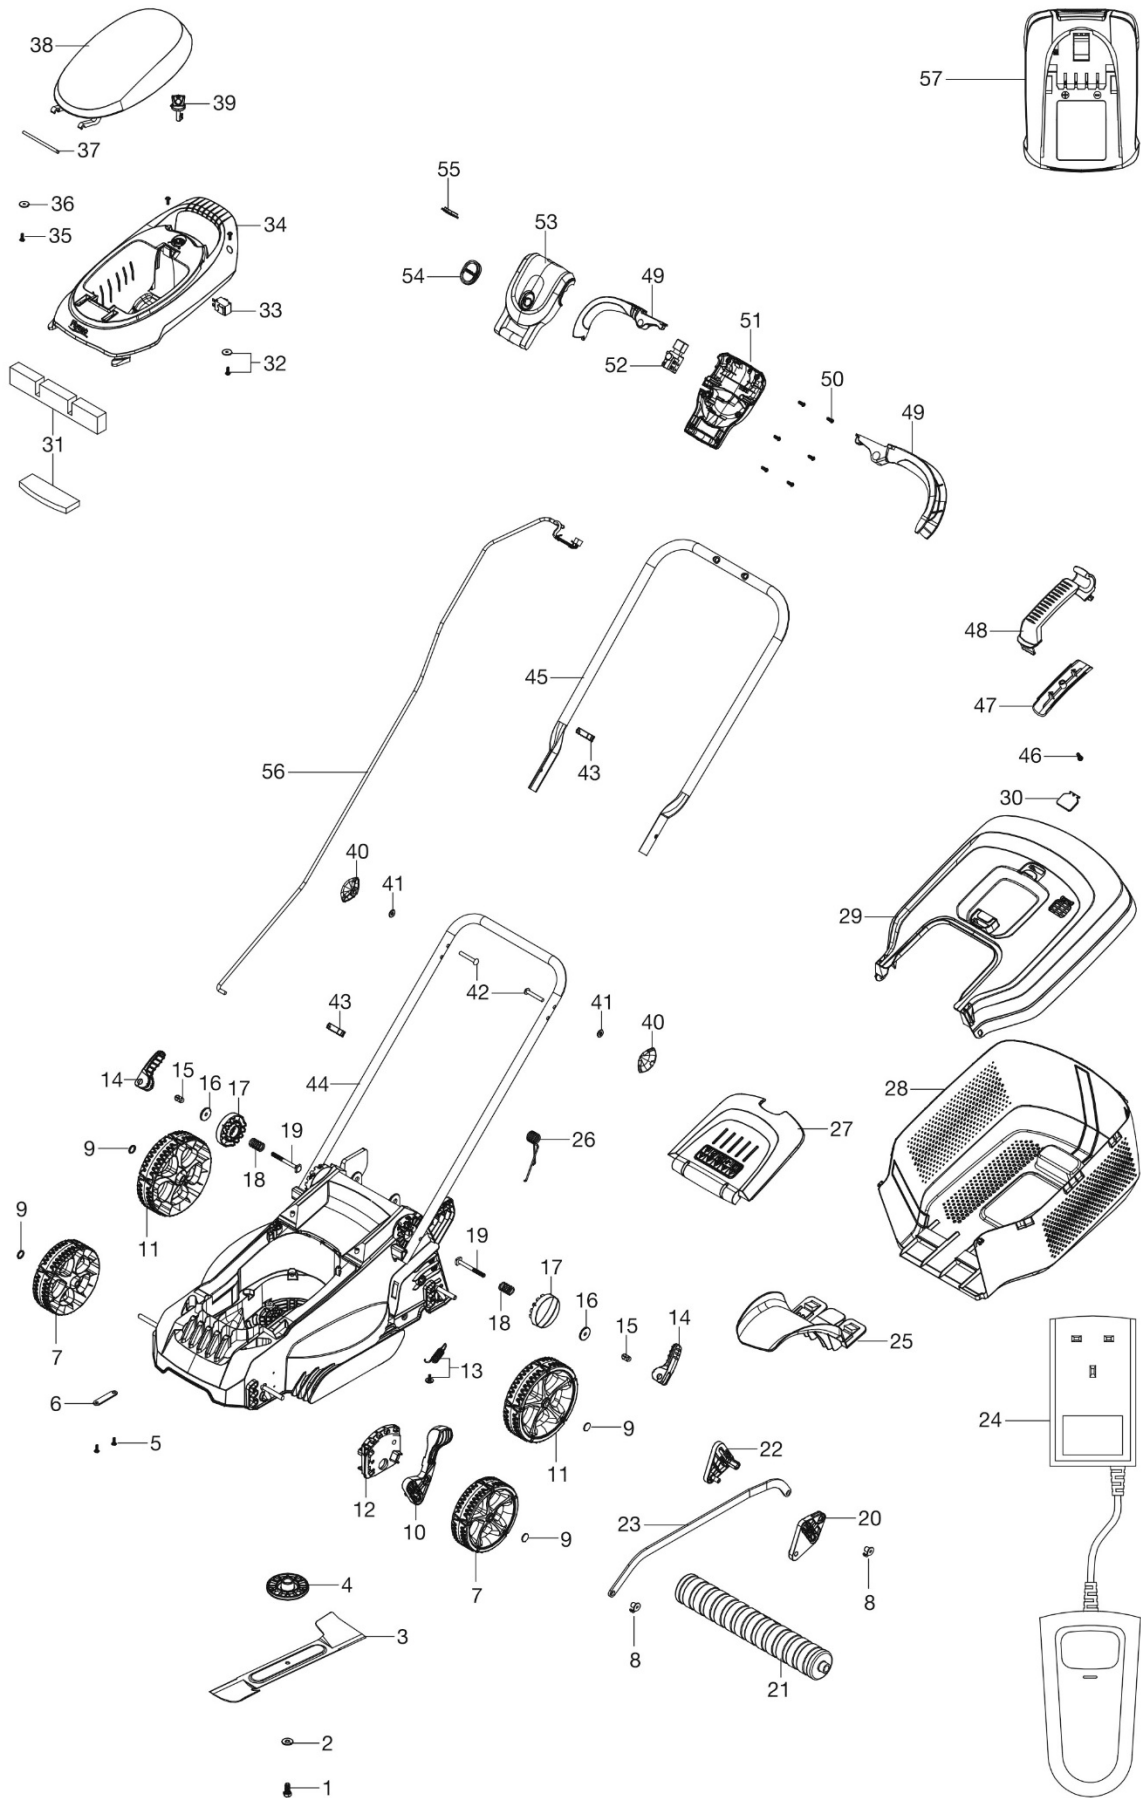

SPARE PARTS LIST

LAWN MOWERS; BATTERY
36 V EASISTORE 340R Li,
970538201, 970538301, 2021-11

Ref	Part No	Description	Remark	QTY KIT
1, 2	599 83 59-01	Blade Bolt		1
3	599 13 46-90	Blade (FLY087)		1
4	599 84 74-01	Blade Spacer		1
5, 6	599 84 81-01	Axel Bracket		1
7	577 17 79-01	140 mm Wheel Kit	Incl. 9	1
9	599 89 19-01	Starlock Washer Domed Black		4
11	599 84 63-01	160 mm Wheel Kit	Incl. 9	1
13	599 85 01-01	Spring & Screw		1
14 – 18	599 83 87-01	Fixing Kit Quick Release Assy		1
19	599 84 71-01	Bolt		1
21	599 84 61-01	Roller		1
24	531 38 22-01	Charger		1
25	599 80 22-01	Grass box Tongue		1
26, 27	536 47 70-01	Grass Flap Assy		1
28, 29	599 80 47-01	Grass box upper & lower		1
30	599 80 24-01	Full Bag Indicator		1
31	536 47 69-01	Air Filter		1
32, 33	599 84 75-01	Isolator Switch		1
35 - 38	536 47 68-01	Battery Cover Assy		1
39	589 62 99-01	Isolator Key		1
40 – 42	599 83 54-01	Fixing Kit Wingknob Grey		1
46 – 48	599 80 10-01	Grass Box Handle + Hook		1
49 - 56	536 47 64-01	Switch Box Assy		1
57	599 99 76-01	2 Ah Battery		1
57	531 38 26-01	2.5 Ah Battery		1
57	531 38 27-01	4 Ah Battery		1