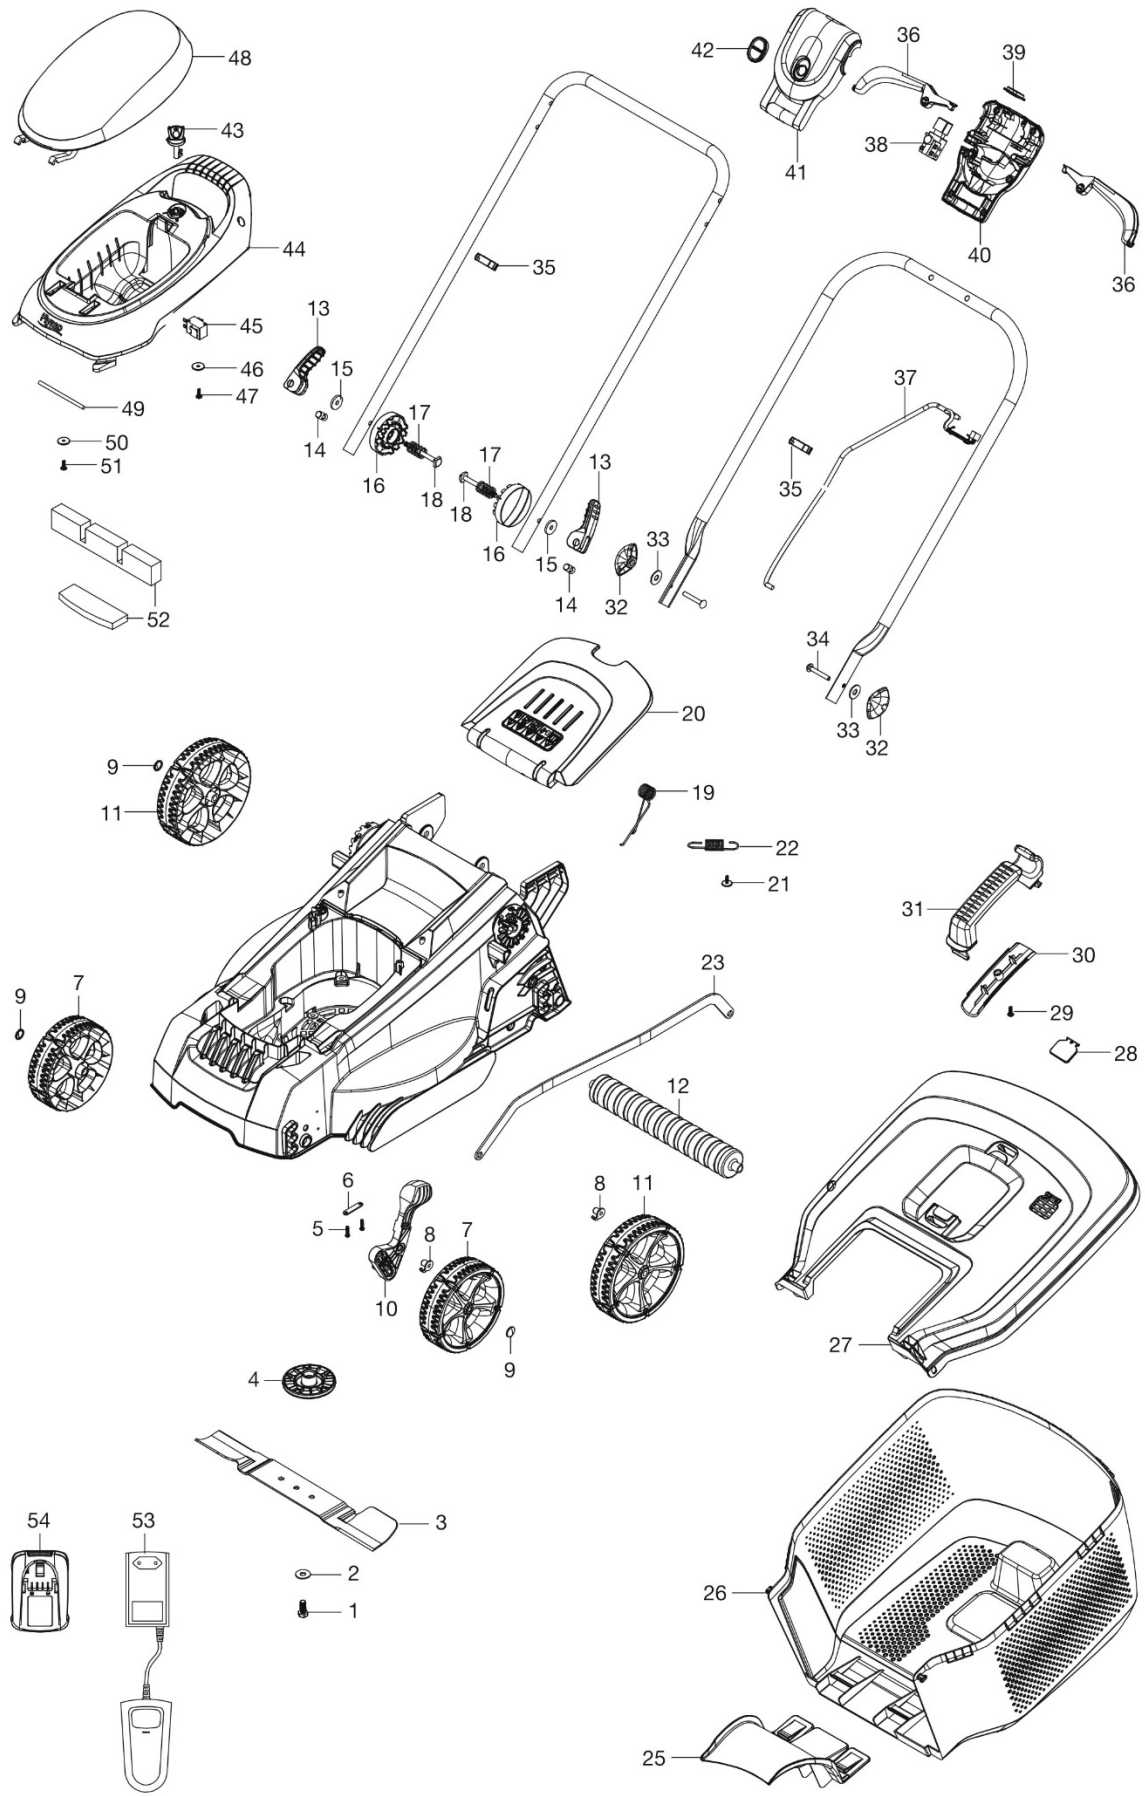

SPARE PARTS LIST

LAWN MOWERS; BATTERY

36 V EASISTORE 380R,
970538401, 970538501,

2021-11

Ref	Part No	Description	Remark	QTY KIT
1, 2	599 84 82-01	Blade Bolt		1
3	536 11 92-90	Blade (FLY099)		1
4	599 84 74-01	Blade Spacer		1
5, 6	599 84 81-01	Axle Bracket		1
7	577 17 79-01	140 mm Wheel Kit	Incl. 9	1
9	599 89 19-01	Starlock Wahser Domed Black		1
11	599 84 63-01	160 mm Wheel Kit	Incl. 9	1
12	599 84 62-01	Roller		1
13 - 17	599 83 87-01	Fixing Kit Quick Release Assy		1
19, 20	536 47 71-01	Grass Flap Assy		1
21, 22	599 85 01-01	Spring & Screw		1
25	599 80 23-01	Grass box Tongue		1
26, 27	599 80 48-01	Grass box upper & lower		1
28	599 80 24-01	Full Bag Indicator		1
29 - 31	599 80 10-01	Grass Box Handle + Hook		1
32 - 34	599 83 54-01	Fixing Kit		1
36 - 42	536 47 65-01	Switchbox Assy		1
43	589 62 99-01	Isolator Key		1
45 - 47	599 84 75-01	Isolator Switch		1
48 - 51	536 47 68-01	Battery Cover Assy		1
52	536 47 69-01	Filter		1
53	531 38 22-01	Charger		1
54	531 38 25-01	2 Ah Battery		1
54	531 38 26-01	2.5 Ah Battery		1
54	531 38 27-01	4 Ah Battery		1