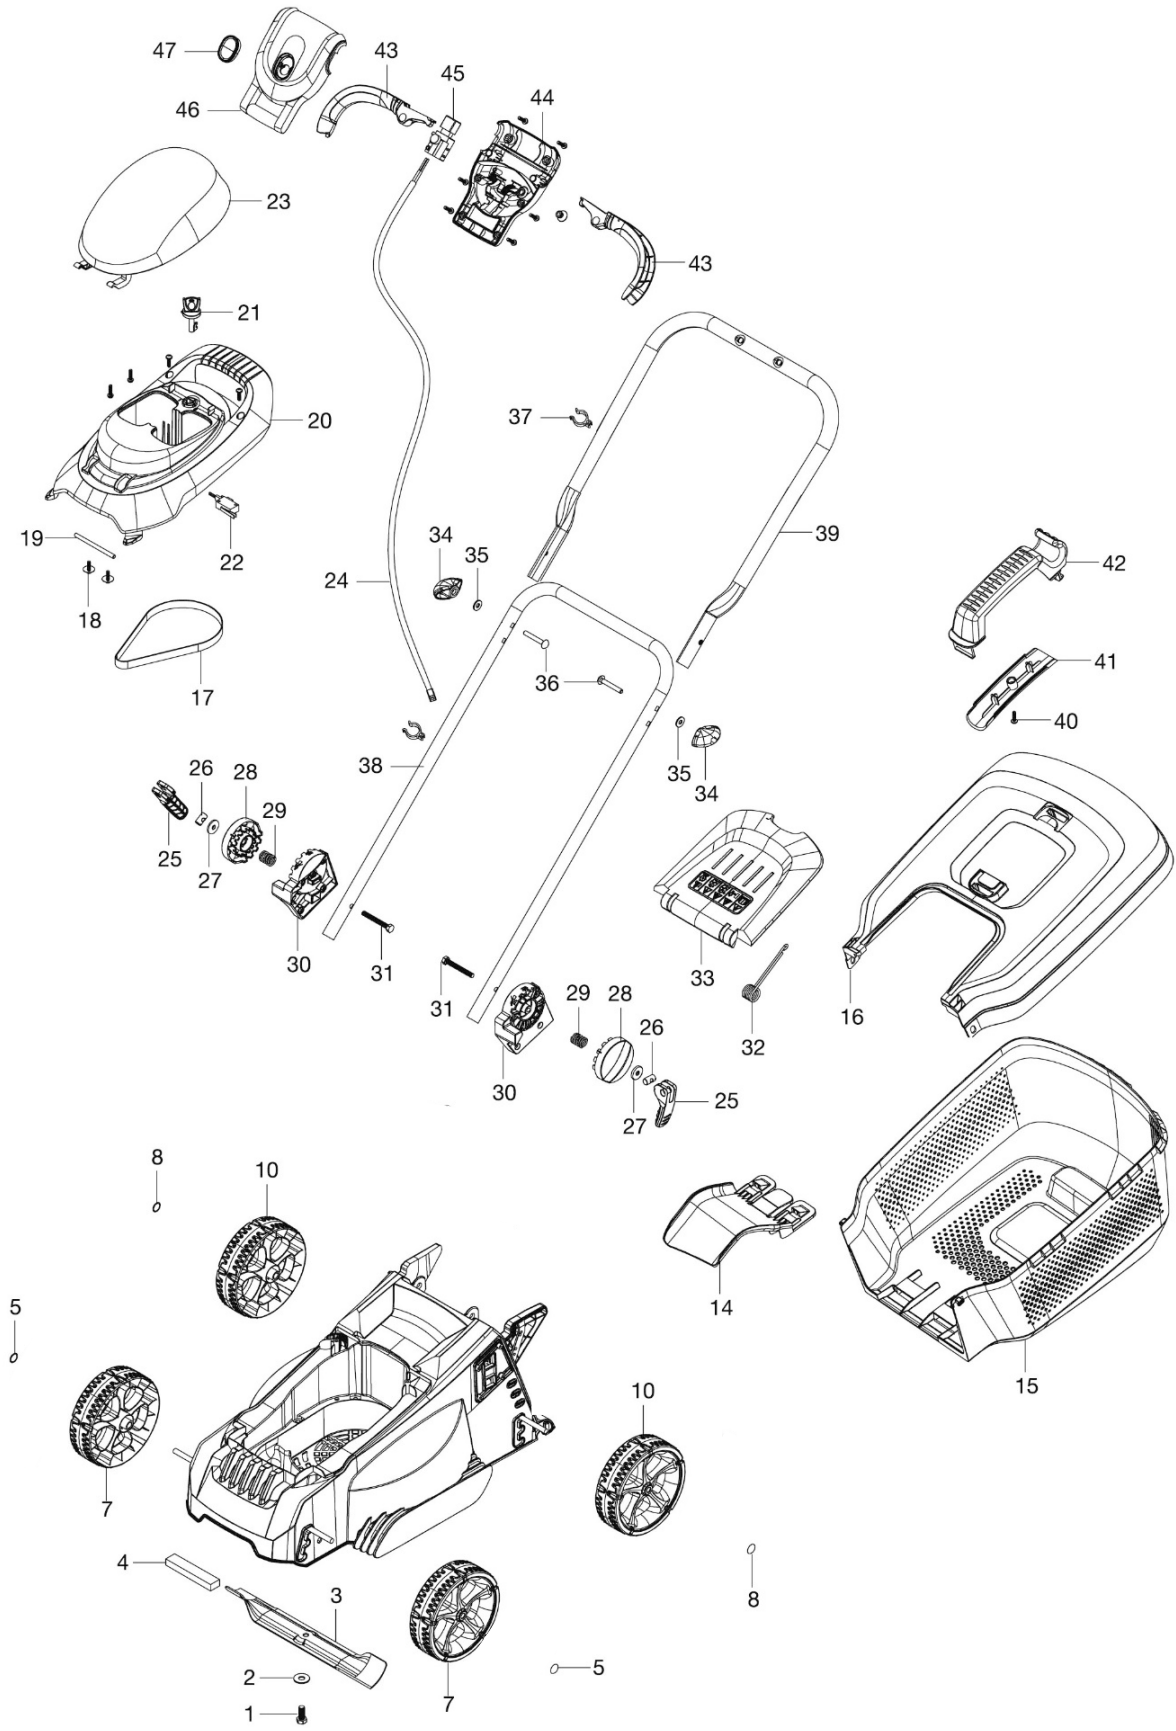

SPARE PARTS LIST

LAWN MOWERS; BATTERY
SIMPLISTORE 300 Li, 970539501,
2021-11

Ref	Part No	Description	Remark	QTY KIT
1, 2	599 83 59-01	Blade Bolt		1
3	589 81 83-90	Blade (FLY069)		1
4	599 83 52-01	Air Filter		1
5, 8	599 89 19-01	Starlock Washer Domed Black		4
6, 9	577 17 80-01	Hub Cap		1
7, 10	577 17 79-01	140mm Wheel Kit	Incl. 5	1
11 - 13	599 83 61-01	Roller Assy		1
14	599 79 58-01	Grass Box Tongue		1
15, 16	599 79 67-02	Grass Box Assy		1
17	599 83 66-01	Belt		1
21	589 62 99-01	Isolator Key		1
22	599 83 90-01	Isolator Switch		1
18, 19, 23	599 83 67-02	Battery Cover Assy		1
24	599 85 21-01	Power Cable		1
25 – 29	599 83 87-01	Fixing Kit Quick Release Assy		1
32, 33	599 83 55-01	Grass Flap Assy		1
34 – 36	599 83 54-01	Fixing Kit Wingknob Grey		1
40 – 42	599 80 10-01	Grass Box Handle + Hook		1
43	599 83 64-01	Switchbox triggers Grey		2
44, 46	599 83 68-01	Switch Box Case		1
45	599 83 92-01	Switch		1
47	599 83 65-01	Switchbox Start button Grey		1
-	577 29 83-01	Screws Switchbox		6
-	599 83 60-01	Screws Housing		20
-	967 91 32-01	Battery		1
-	967 91 33-01	Charger UK		1
-	967 91 33-62	Charger EU		1