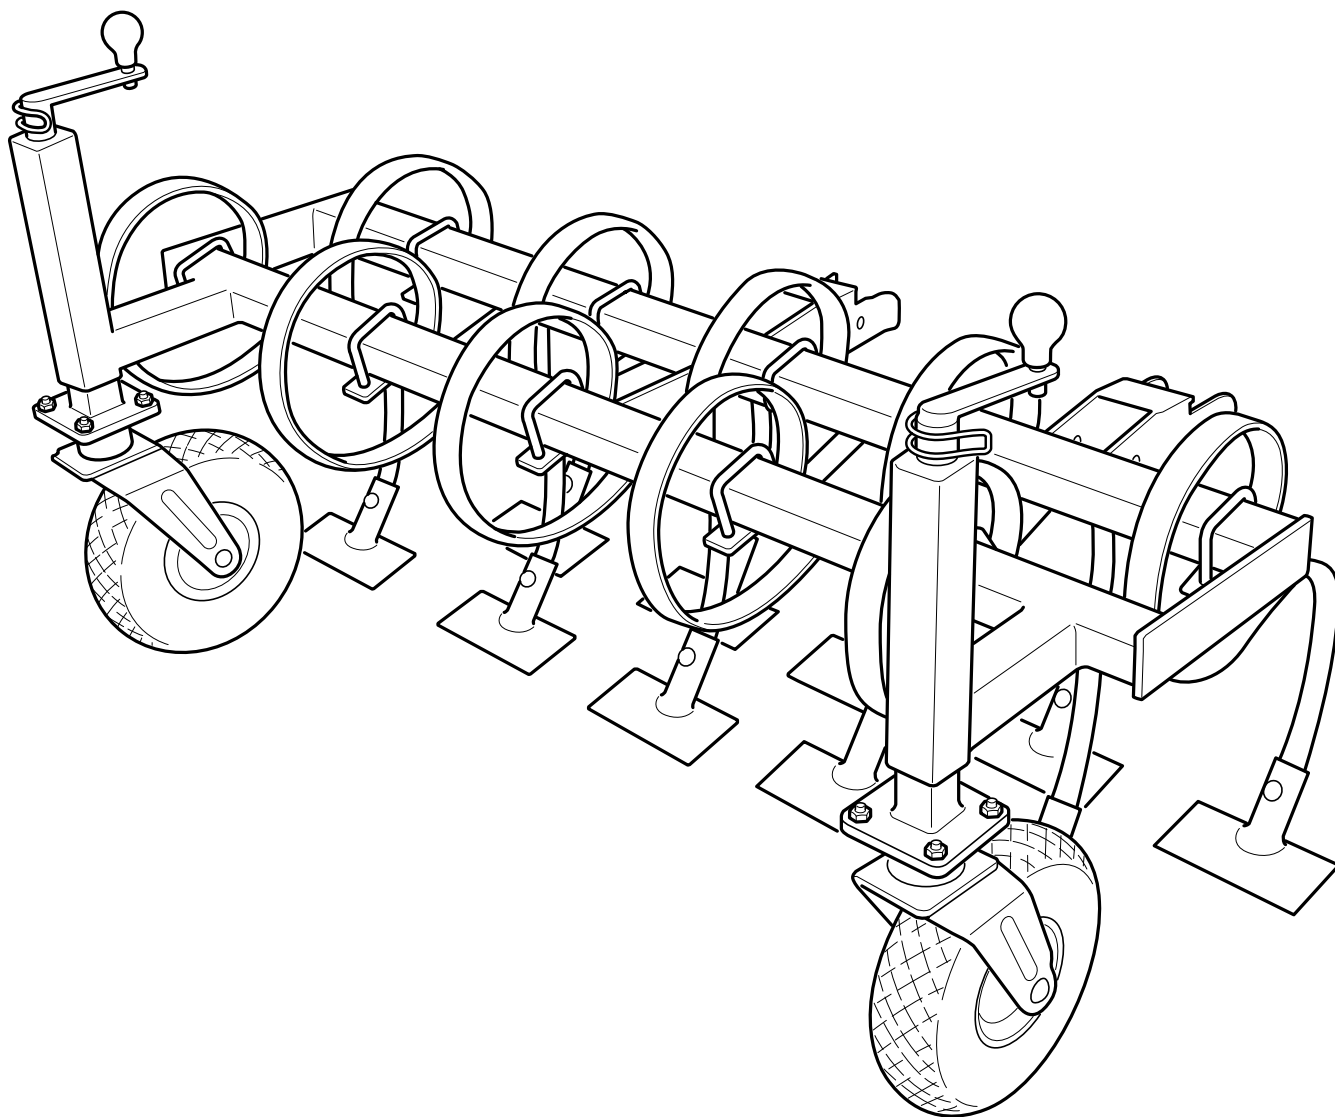

User manual

Gravel Harrow

529 76 83-01

Read the instructions carefully before using the product

529 76 83-01

1143291-26

P. Olssons i Linderöd AB