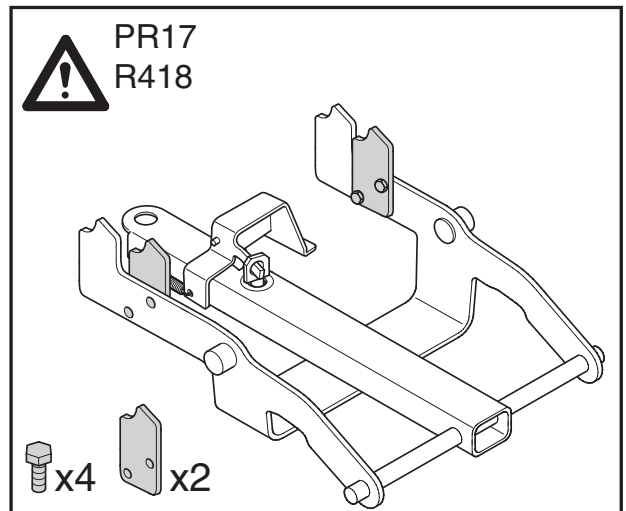

# Snow blade

**966 83 30-01**

Läs anvisningen noga innan produkten används

966 83 30-01  
114 35 72-38

**P. Olssons i Linderöd AB**

65/75 kg

Declaration of conformity

We – P Olssons i Linderöd AB , Steglitsvägen 6 , 291 67 Fjälkinge , Sweden

+46 44 340011 , info@polssons.se

declare that the product

Type	Plough
Model	LBL 125
Part nr.	966 83 30-01

Complies with EN 13021 and A1:2008 (the supply of Machinery 2008)

A handwritten signature in black ink, appearing to be 'Ola Olsson', with a long horizontal line extending to the right.