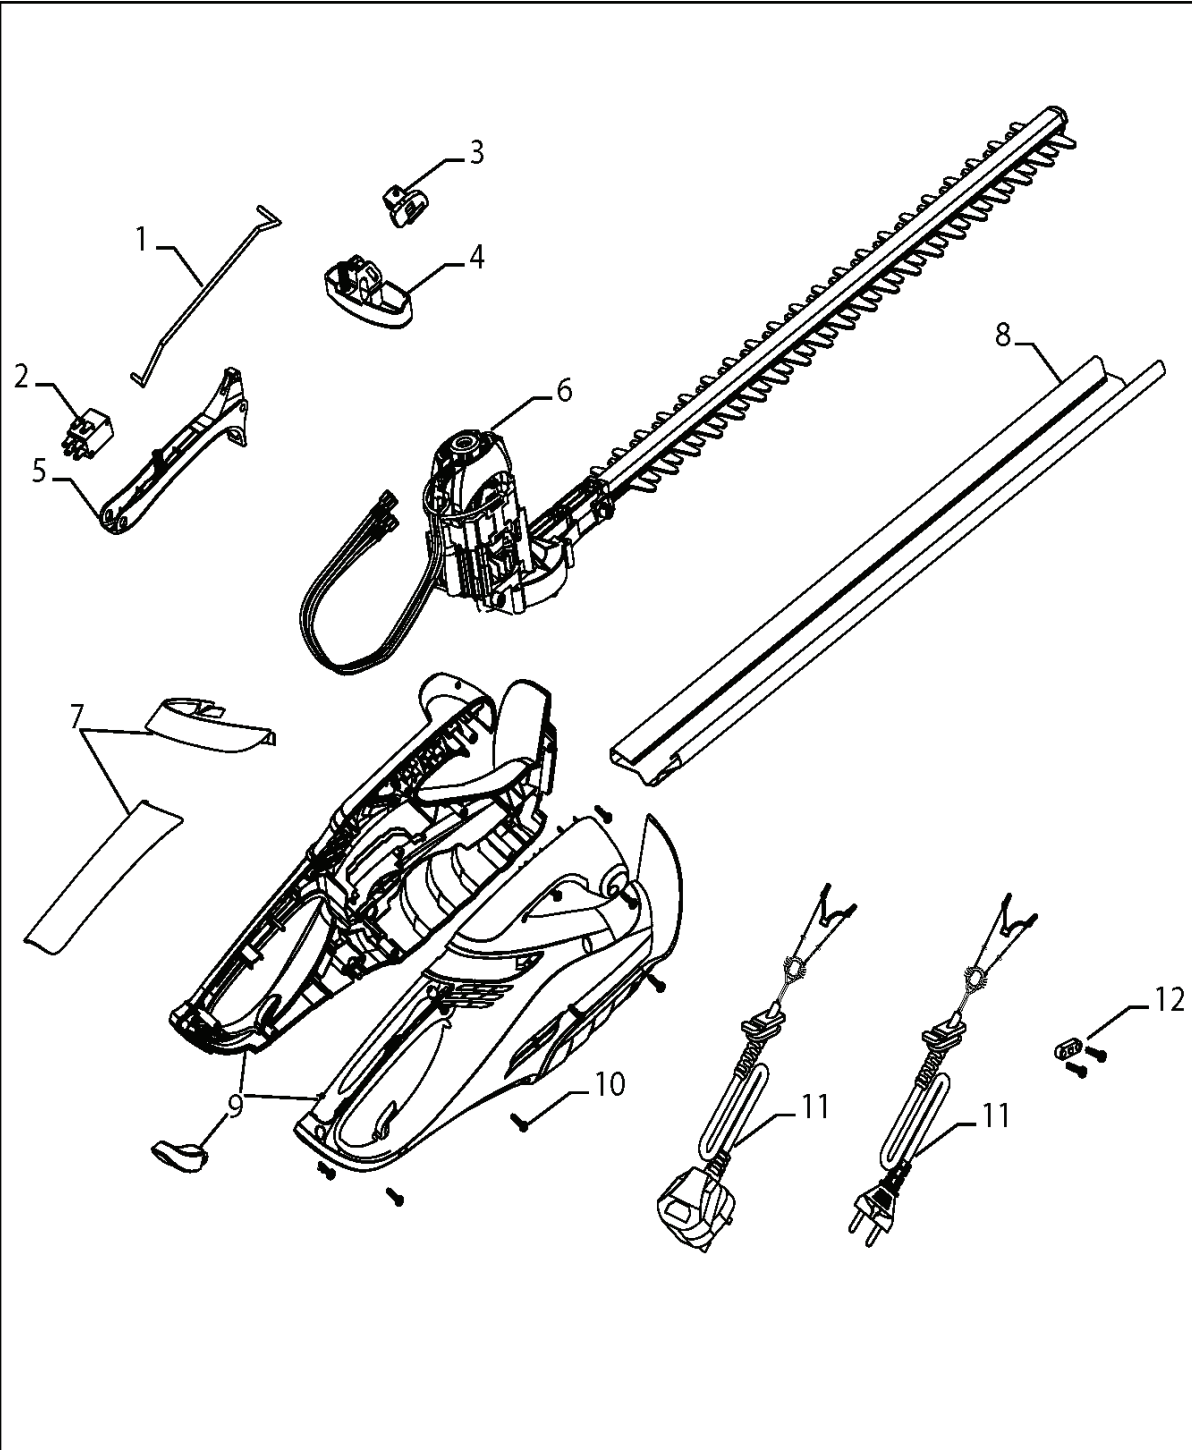

EasiCut 460, 967102801, 967102862, 2016-0

---

# **SPARE PARTS LIST**

Publication Number

IPL, Flymo, EasiCut 460, 9671028-01, 9671028-62  
IPL, Flymo, EasiCut 520, 9671029-01, 9671029-62  
AP1612002 replacing AP 1608004

---

REF.	PART NO.	DESCRIPTION	REMARK	QTY.	KIT
1	589457601	CONNECTING ROD		1	
2	589458501	SWITCH		1	
3	589457801	BLOCK		1	
4	589457501	TRIGGER		1	
5	589457701	TRIGGER		1	
6	589461401	MOTOR		1	
7	589455801	COVER KIT		1	
8	510791700	BLADE SHEATH 60CM.		1	
9	589461201	HOUSING ASSY		1	
10	510792300	SCREW	Pack of 10	9	
11	590104501	CABLE ASSY	Euro	1	
12	510792100	CABLE CLAMP		1	