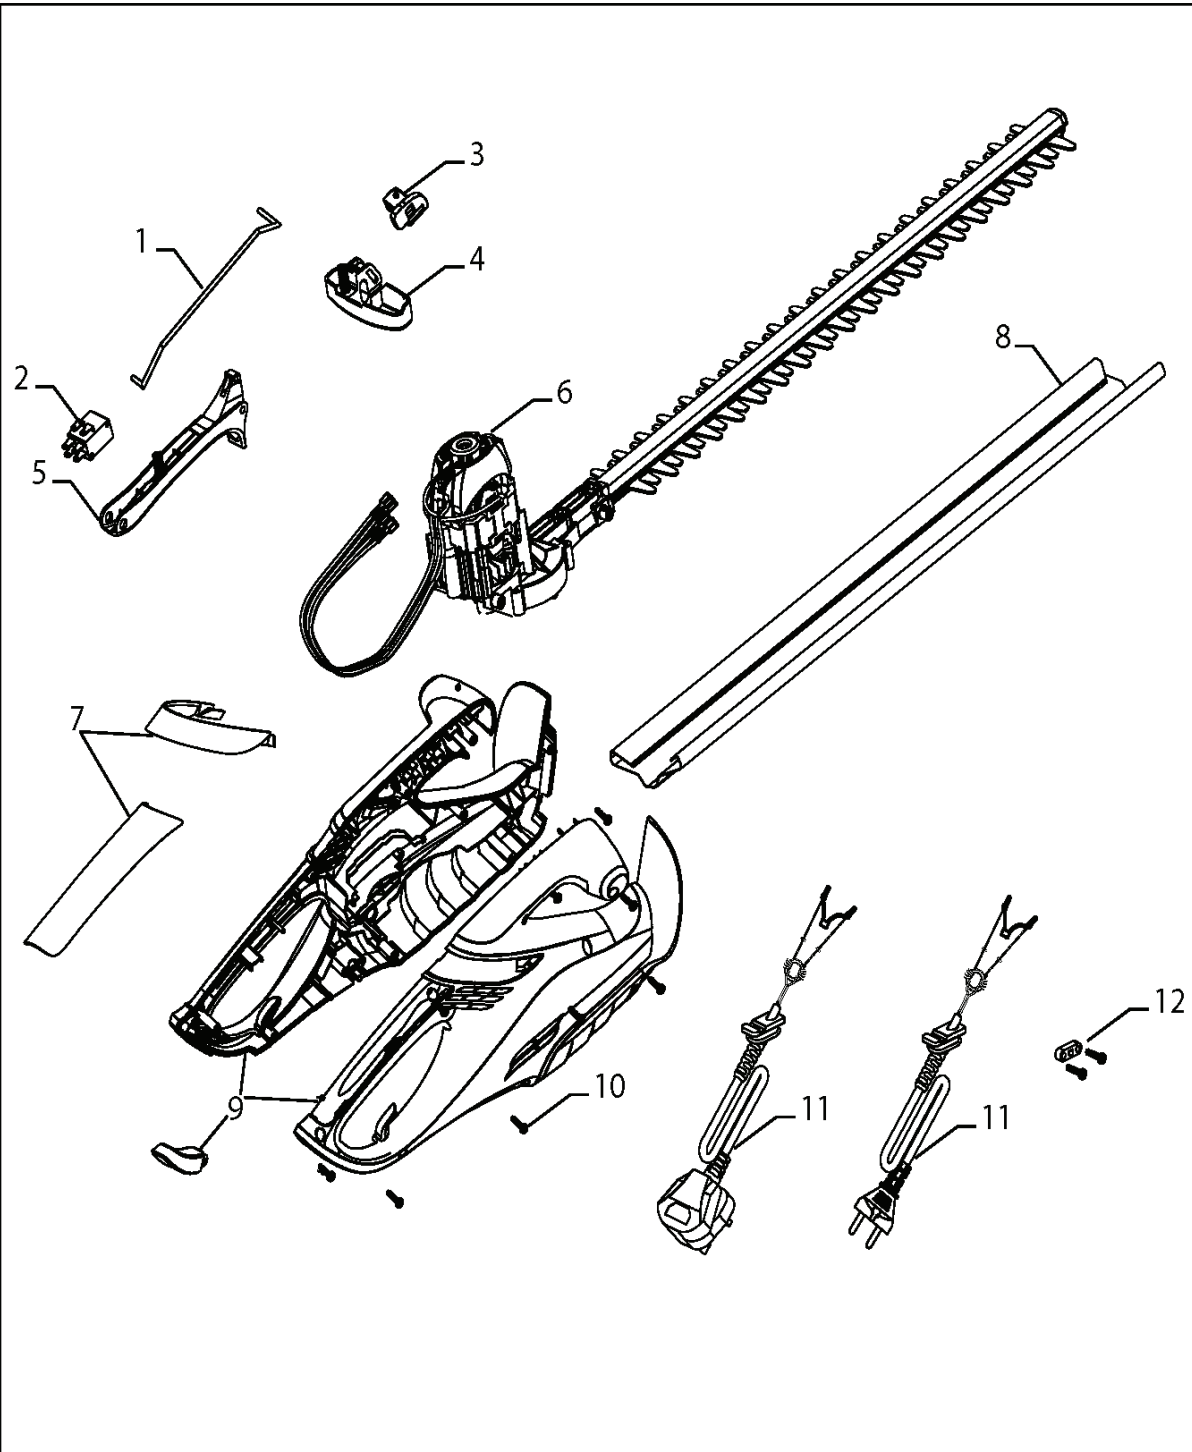

EasiCut 520, 967102901, 967102962, 2016-0

SPARE PARTS LIST

Publication Number

IPL, Flymo, EasiCut 460, 9671028-01, 9671028-62
IPL, Flymo, EasiCut 520, 9671029-01, 9671029-62
AP1612002 replacing AP 1608004

REF.	PART NO.	DESCRIPTION	REMARK	QTY.	KIT
1	589457601	CONNECTING ROD		1	
2	589458501	SWITCH		1	
3	589457801	BLOCK		1	
4	589457501	TRIGGER		1	
5	589457701	TRIGGER		1	
6	589461501	MOTOR		1	
7	589455801	COVER KIT		1	
8	510791700	BLADE SHEATH 60CM.		1	
9	589461201	HOUSING ASSY		1	
10	510792300	SCREW	Pack of 10	9	
11	590104501	CABLE ASSY		1	
12	510792100	CABLE CLAMP		1	