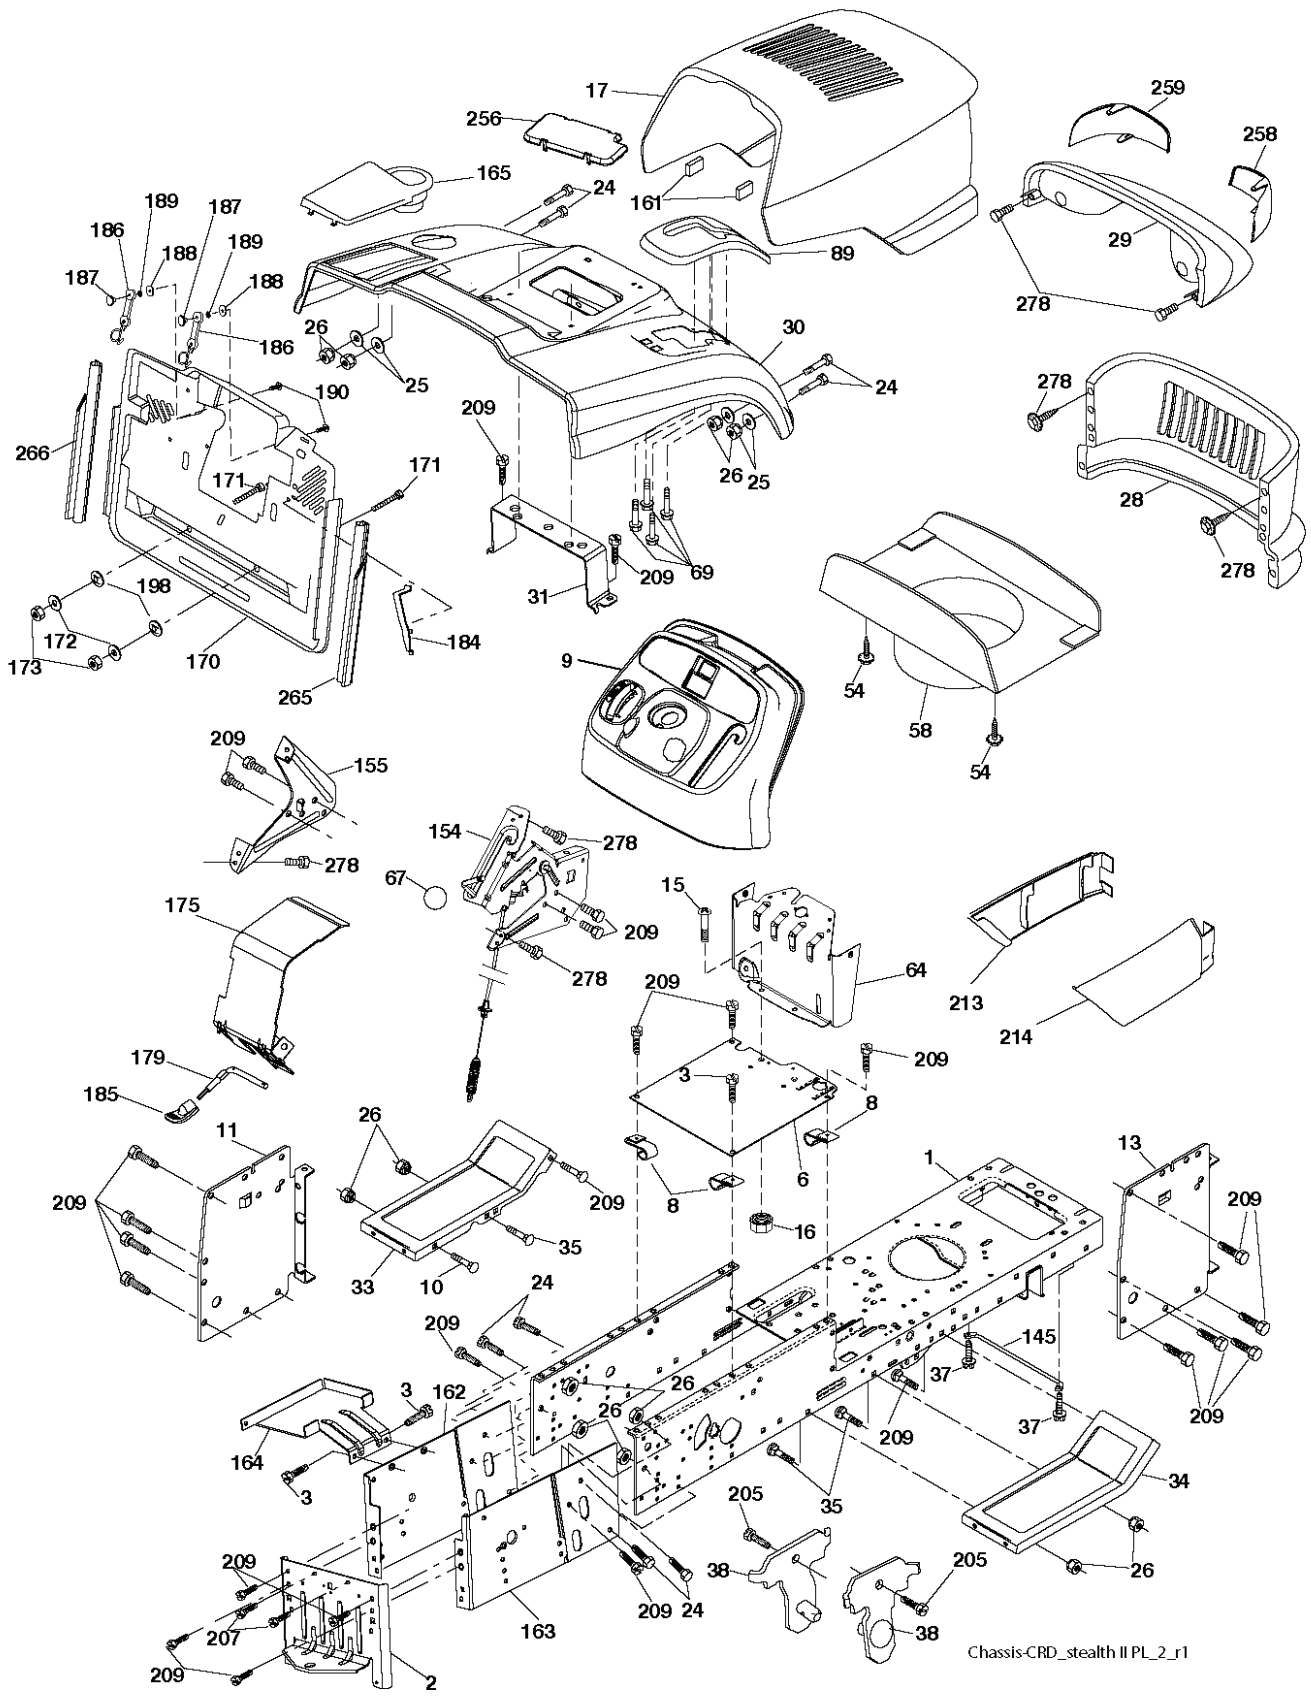

Chassis-CRD_stealth II PL_2_r1

REF.	PART NO.	DESCRIPTION	REMARK	QTY.	KIT
1	532174620	CHASSIS		1	
2	532180384	DRAWBAR		1	
3	817060612	SCREW		1	
6	532184419	PLATE		1	
8	532126471	CLIP		1	
9	532195646	DASH		1	
10	872140608	BOLT		1	
11	532167203	PLATE		1	
13	532167202	PLATE		1	
15	874180512	SCREW		1	
16	873510500	NUT		1	
17	532195647	HOOD		1	
24	874780616	BOLT		1	
25	819131312	WASHER		1	
26	873800600	NUT		1	
28	532187114	CALANDRE*RPL.PAR 532175289428		1	
29	532179763	SUPPORT*RPL.PAR 532182885		1	
30	532197364	FENDER		1	
31	532165156	BRACKET		1	
33	532182507	FOOT REST, LH		1	
34	532182508	FOOT REST, RH		1	
35	872110606	BOLT		1	
37	817490508	SCREW		1	
38	532181748	BRACKET		1	
54	532192512	SCREW		1	
58	532175351	DUCT		1	
64	532184340	BRACKET		1	
67	532106932	KNOB		1	
69	532142432	SCREW		1	
89	532197366	BRACKET		1	
145	532156524	SHAFT		1	
154	532194828	BRACKET		1	
155	532183926	BRACKET		1	
161	532164655	ABSORBER		1	
162	532180382	BRACKET		1	
163	532180383	BRACKET		1	
164	532165605	SUPPORT		1	
165	532181356	COVER		1	
170	532199488	COVER		1	
171	872140620	BOLT		1	
172	819132016	WASHER		1	
173	873510600	NUT		1	
175	532188203	DOOR TRAP		1	
179	532188202	ROD PIVOT FBI		1	
184	532174662	BRACKET		1	
185	532181101	KNOB		1	
186	532160793	LATCH		1	
187	532125004	NUT		1	
188	819061216	WASHER		1	
189	810071000	WASHER		1	
190	871081010	SCREW		1	
198	532168937	WASHER		1	
205	817490608	SCREW		1	
207	817670508	SCREW		1	
209	817000612	SCREW		1	
213	532187112	JUPE*RPL.PAR 532169848428		1	
214	532187111	JUPE DE CAPOT DROIT		1	
256	532181361	COVER		1	
258	532161842	LENS		1	
259	532161841	LENS		1	
265	532185704	SEALING		1	
266	532185703	SEALING		1	
278	532191611	SCREW		1