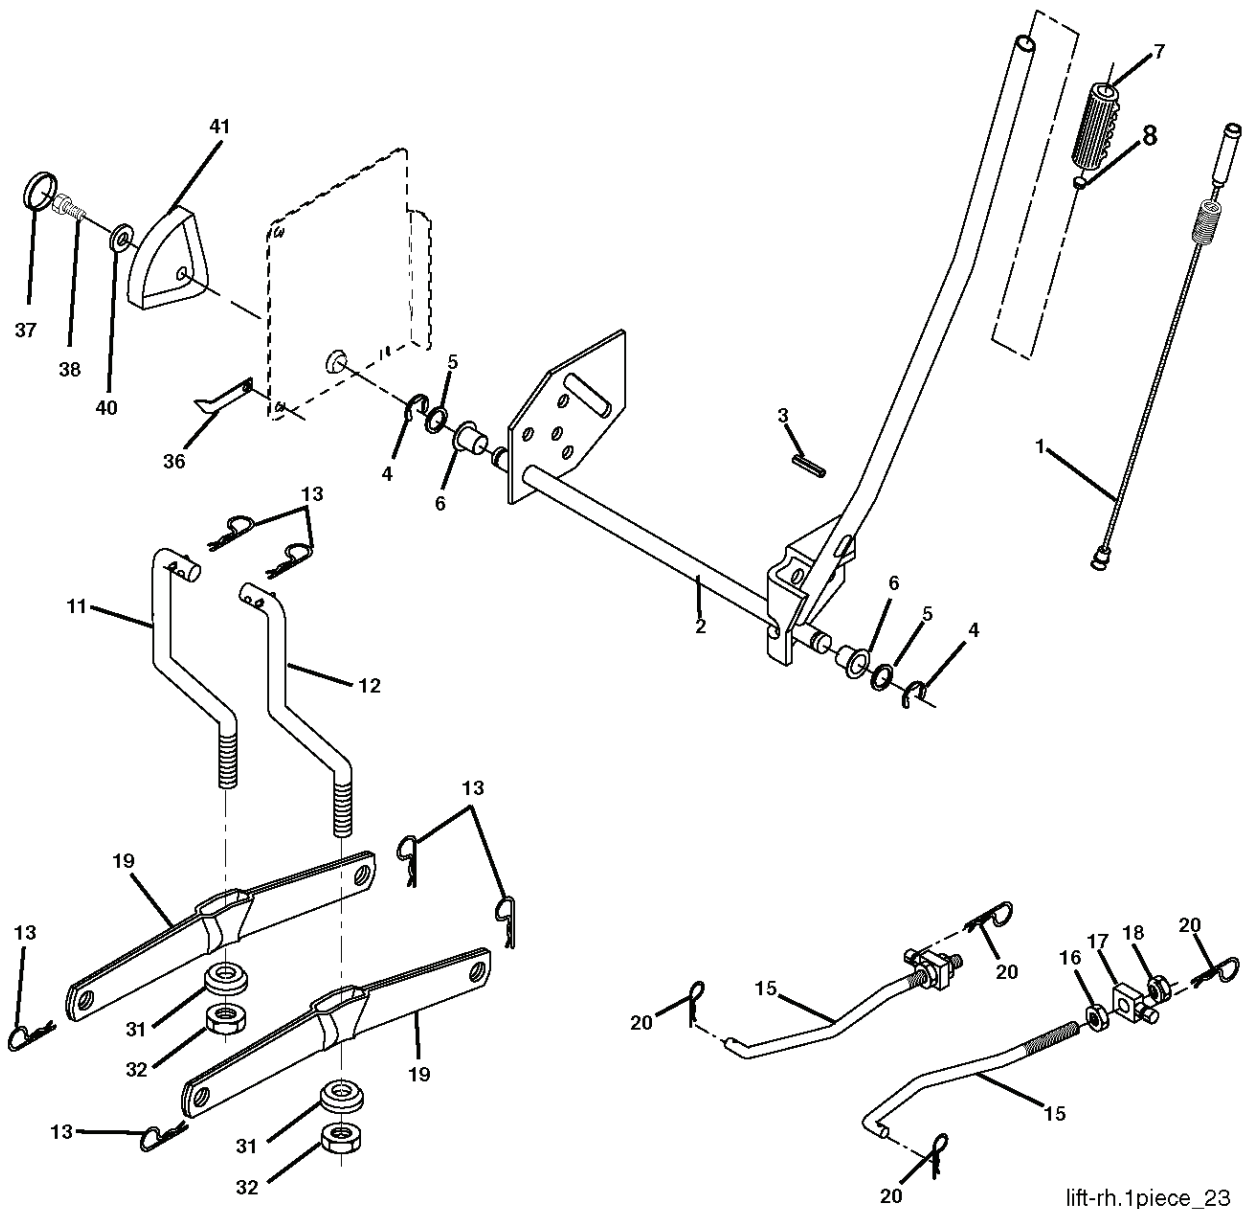

REF.	PART NO.	DESCRIPTION	REMARK	QTY.	KIT
1	532169160	HOUSING		1	
2	872140506	BOLT		1	
3	532431864	BRACKET		1	
4	532169167	BRACKET		1	
5	532124670	RETAINER RING		1	
6	532165557	ROD		1	
8	532181712	BOLT		1	
9	810030600	WASHER		1	
11	532180583	BLADE		1	
13	532137645	SHAFT		1	
14	532128774	BEARING HOUSING		1	
15	532110485	BEARING		1	
16	532180584	BLADE		1	
18	872110606	BOLT		1	
19	532132827	SPEC. BOLT		1	
20	532181713	BOLT		1	
21	873680500	NUT		1	
22	532169165	BRACKET		1	
23	532169166	BRACKET		1	
24	532169170	BRACKET		1	
25	532400105	BRACKET		1	
26	532400110	SUPPORT		1	
27	532169172	BRACKET		1	
28	532169168	BRACKET		1	
30	532173984	SCREW		1	
31	532187690	WASHER		1	
32	532198145	PULLEY		1	
33	532400234	NUT		1	
34	532400103	BRACKET		1	
35	532400104	BRACKET		1	
36	532146763	PULLEY		1	
38	532169851	SPACER		1	
39	872110622	BOLT		1	
40	873680600	NUT		1	
41	873900600	NUT		1	
44	532175538	COVER		1	
45	532175539	COVER		1	
46	532137729	SCREW		1	
55	532169849	LEVER		1	
61	532199487	SPRING		1	
68	532402009	BELT		1	
69	532165482	SHAFT		1	
84	532156085	BELT GUIDE		1	
116	532193406	BOLT		1	
117	532174873	WHEEL		1	
119	819121414	WASHER		1	
124	872110612	BOLT		1	
130	872110506	BOLT		1	
131	532165661	PIPE		1	
161	532180424	BLADE		1	
162	532180878	ADAPTER		1	
163	532180425	BLADE		1	
164	532124937	BEARING COL. STRG.		1	
--	532181857	BEARING HOUSING		1	
--	532181858	BEARING HOUSING		1	
--	532400325	HOUSING		1	

lift-rh.1piece_23