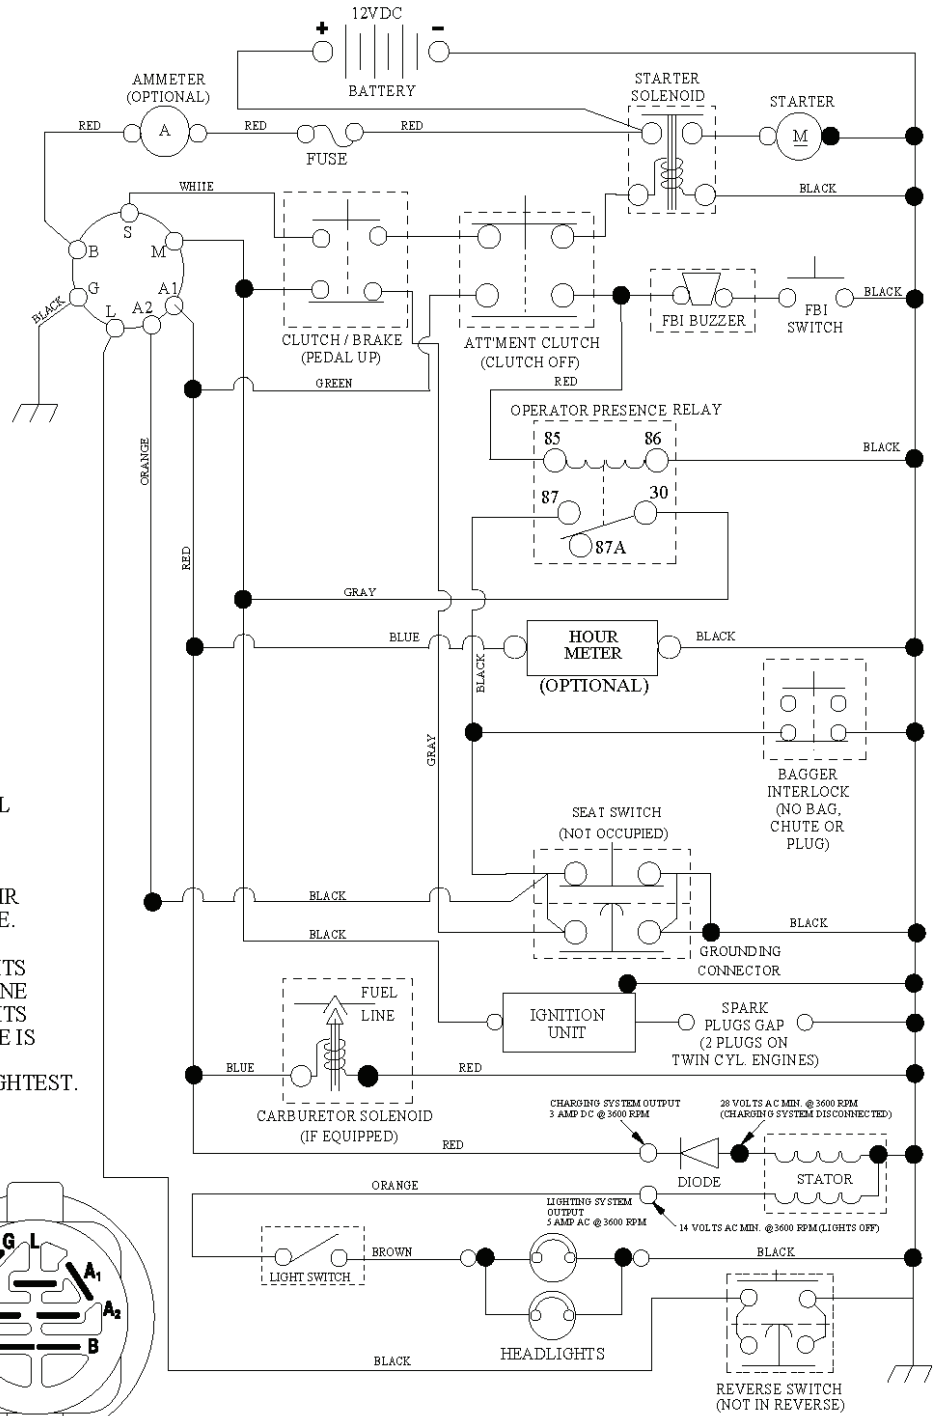

IGNITION SWITCH

NOTE
YOUR TRACTOR IS EQUIPPED WITH A SPECIAL ALTERNATOR SYSTEM. THE LIGHTS ARE NOT CONNECTED TO THE BATTERY, BUT HAVE THEIR OWN ELECTRICAL SOURCE. BECAUSE OF THIS, THE BRIGHTNESS OF THE LIGHTS WILL CHANGE WITH ENGINE SPEED. AT IDLE THE LIGHTS WILL DIM. AS THE ENGINE IS SPEEDED UP, THE LIGHTS WILL BECOME THEIR BRIGHTEST.