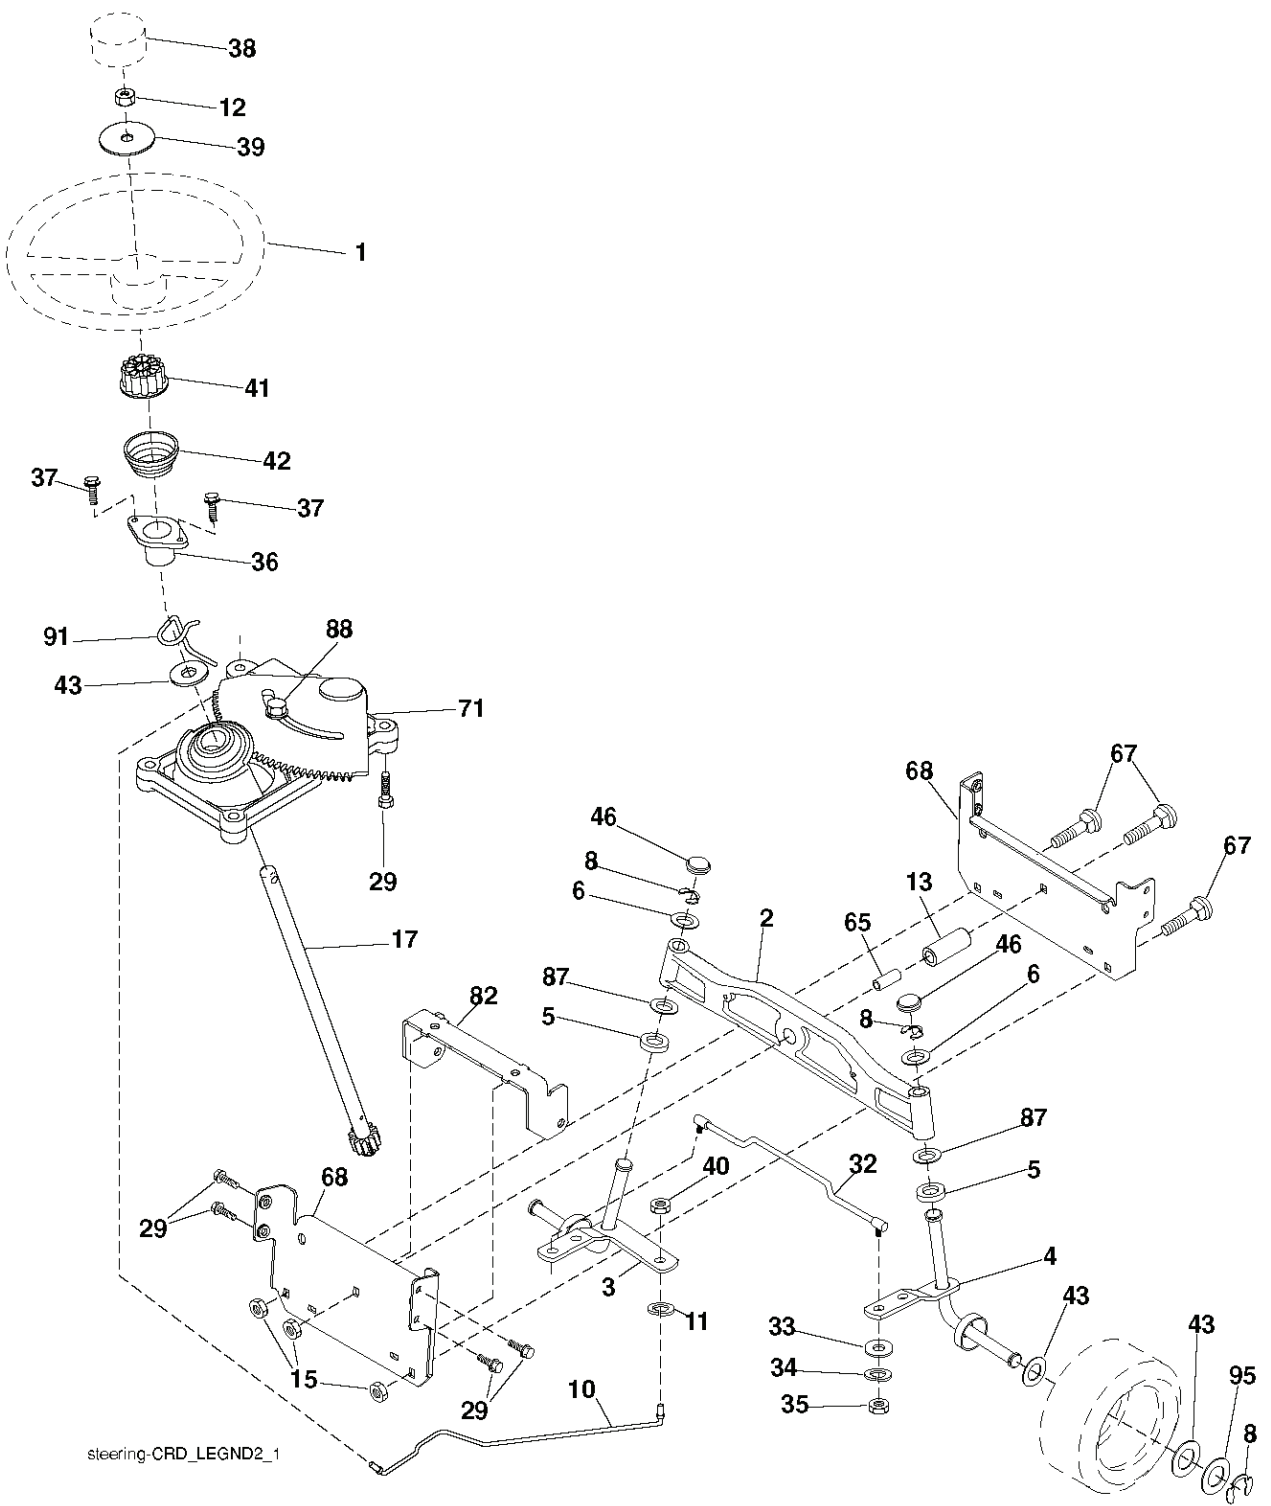

steering-CRD_LEGND2_1

REF.	PART NO.	DESCRIPTION	REMARK	QTY.	KIT
1	532194595	STEERING WHEEL		1	
2	532184706	SHAFT		1	
3	532169840	SPINDLE		1	
4	532169839	SPINDLE		1	
5	532124931	WASHER		1	
6	532121748	WASHER		1	
8	812000029	RETAINER RING		1	
10	532175121	ROD		1	
11	810040600	WASHER		1	
12	873940800	NUT		1	
13	532136518	PIPE		1	
15	532145212	NUT		1	
17	532177883	SHAFT		1	
29	817000612	SCREW		1	
32	532170162	ROD		1	
33	819111216	WASHER		1	
34	810040500	WASHER		1	
35	873540500	NUT		1	
36	532145207	BUSHING		1	
37	532152927	SCREW		1	
38	532194603	HUB		1	
39	819183812	WASHER		1	
40	873540600	NUT		1	
41	532186737	ADAPTER		1	
42	532177149	BOOT		1	
43	532121749	WASHER		1	
46	532121232	HUB CAP		1	
65	532160367	SPACER		1	
67	872110618	BOLT		1	
71	532175146	STEERING GEAR		1	
68	532169827	SHAFT		1	
82	532199978	SUPPORT ESSIEU AVANT		1	
87	532173966	WASHER		1	
88	532175118	BOLT		1	
91	532175553	SPRING		1	
95	532188967	WASHER		1