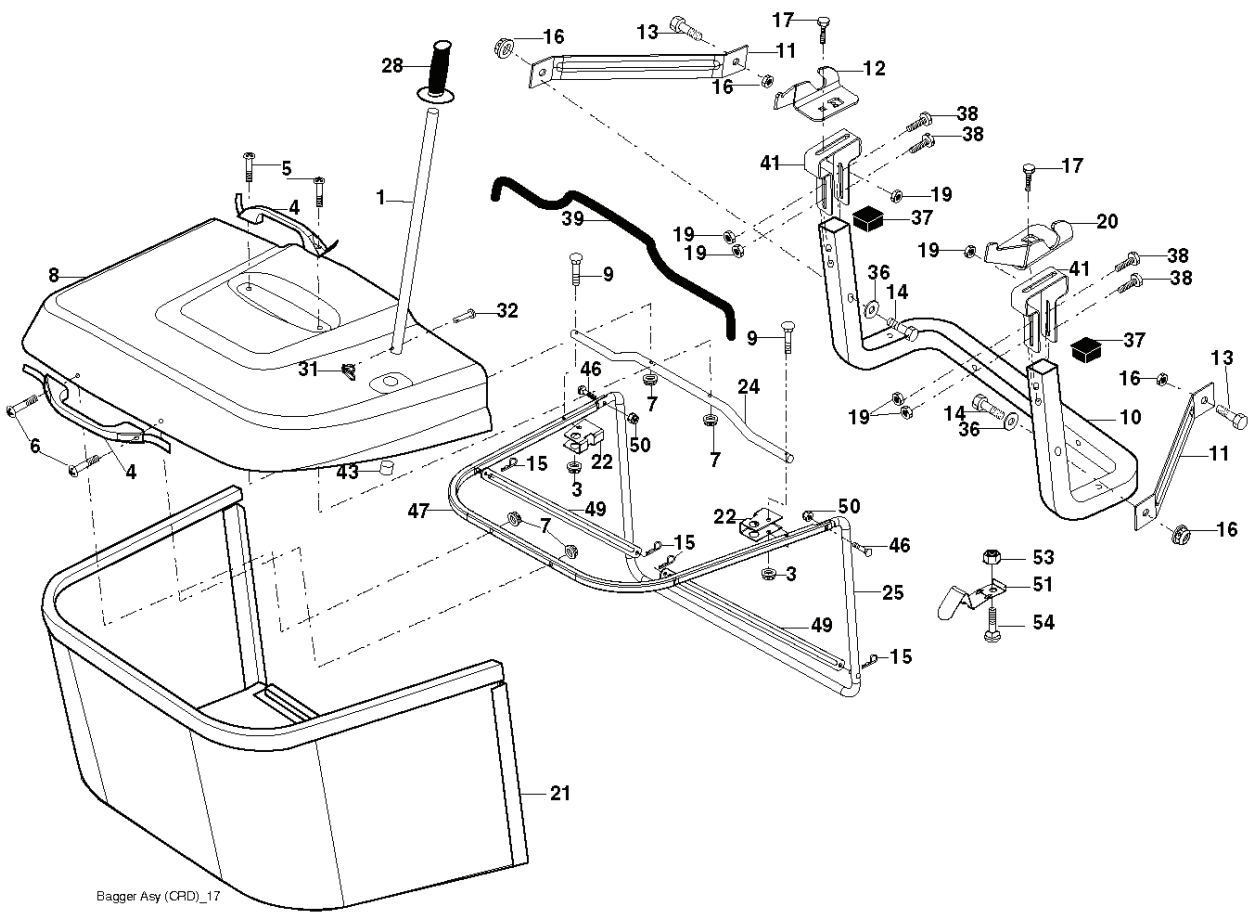

Bagger Asy (CRD)_17

REF.	PART NO.	DESCRIPTION	REMARK	QTY.	KIT
1	532165249	ROD		1	
3	532123976	LOCKNUT		1	
4	532169916	HANDLE		1	
5	874981024	SCREW		1	
6	874981032	SCREW		1	
7	873401000	NUT		1	
8	532182514	COUVERCLERPL.PAR 169963X428		1	
9	872140418	BOLT		1	
10	532181282	TUBE		1	
11	532165719	ROD		1	
12	532188848	BRACKET		1	
14	874520636	BOLT		1	
15	532124670	RETAINER RING		1	
16	873900600	NUT		1	
17	872140506	BOLT		1	
19	873900500	NUT		1	
20	532188847	BRACKET		1	
21	532406180	COLLECTION BAG		1	
22	532165781	CLAMP		1	
24	532165783	FRAME		1	
25	532193705	PIPE		1	
28	532165787	HANDLE		1	
31	532169484	PIN		1	
32	532126875	RIVET		1	
36	819132012	WASHER		1	
37	532175401	PLUG		1	
38	872010520	BOLT		1	
39	532416257	SEALING		1	
41	532169683	BRACKET		1	
43	532174083	PLUG		1	
46	872110510	BOLT		1	
47	532193704	PIPE		1	
49	532193305	ROD		1	
50	873800500	LOCK NUT		1	
51	532199903	LATCH		1	
53	873510400	NUT		1	
54	872140406	BOLT		1	
13	874760612	BOLT		1	
	PART NO.		REMARK		KIT