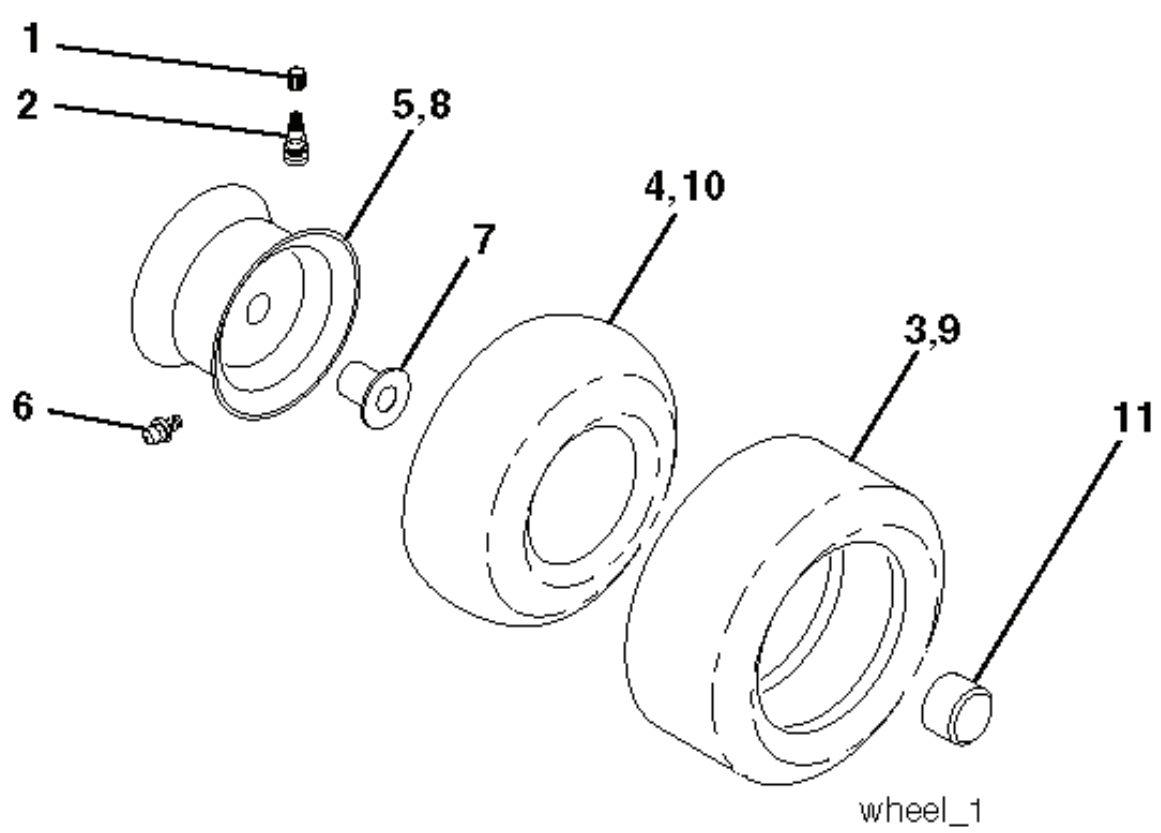

**IGNITION SWITCH**

POSITION	CIRCUIT	"MAKE"
OFF	M+G+A1	
RUN/OVERRIDE	B+A1	
RUN	B+A1	L+A2
START	B + S + A1	

**WIRING INSULATED CLIPS**  
 NOTE: IF WIRING INSULATED CLIPS WERE REMOVED FOR SERVICING OF UNIT, THEY SHOULD BE RE-INSTALLED TO PROPERLY SECURE YOUR WIRING.

---

REF.	PART NO.	DESCRIPTION	REMARK	QTY.	KIT
1	532059192	CAP VALVE		1	
2	532065139	NIPPLE		1	
3	532106222	TIRE		1	
4	532059904	HOSE		1	
5	532138336	RIM		1	
6	532124957	FITTING		1	
7	532124959	BEARING		1	
8	532138337	RIM SPROCKET		1	
9	532138468	TIRE		1	
10	532124926	HOSE		1	
11	532175039	HUB CAP		1	
--	532144334	SEALING FOAM		1	