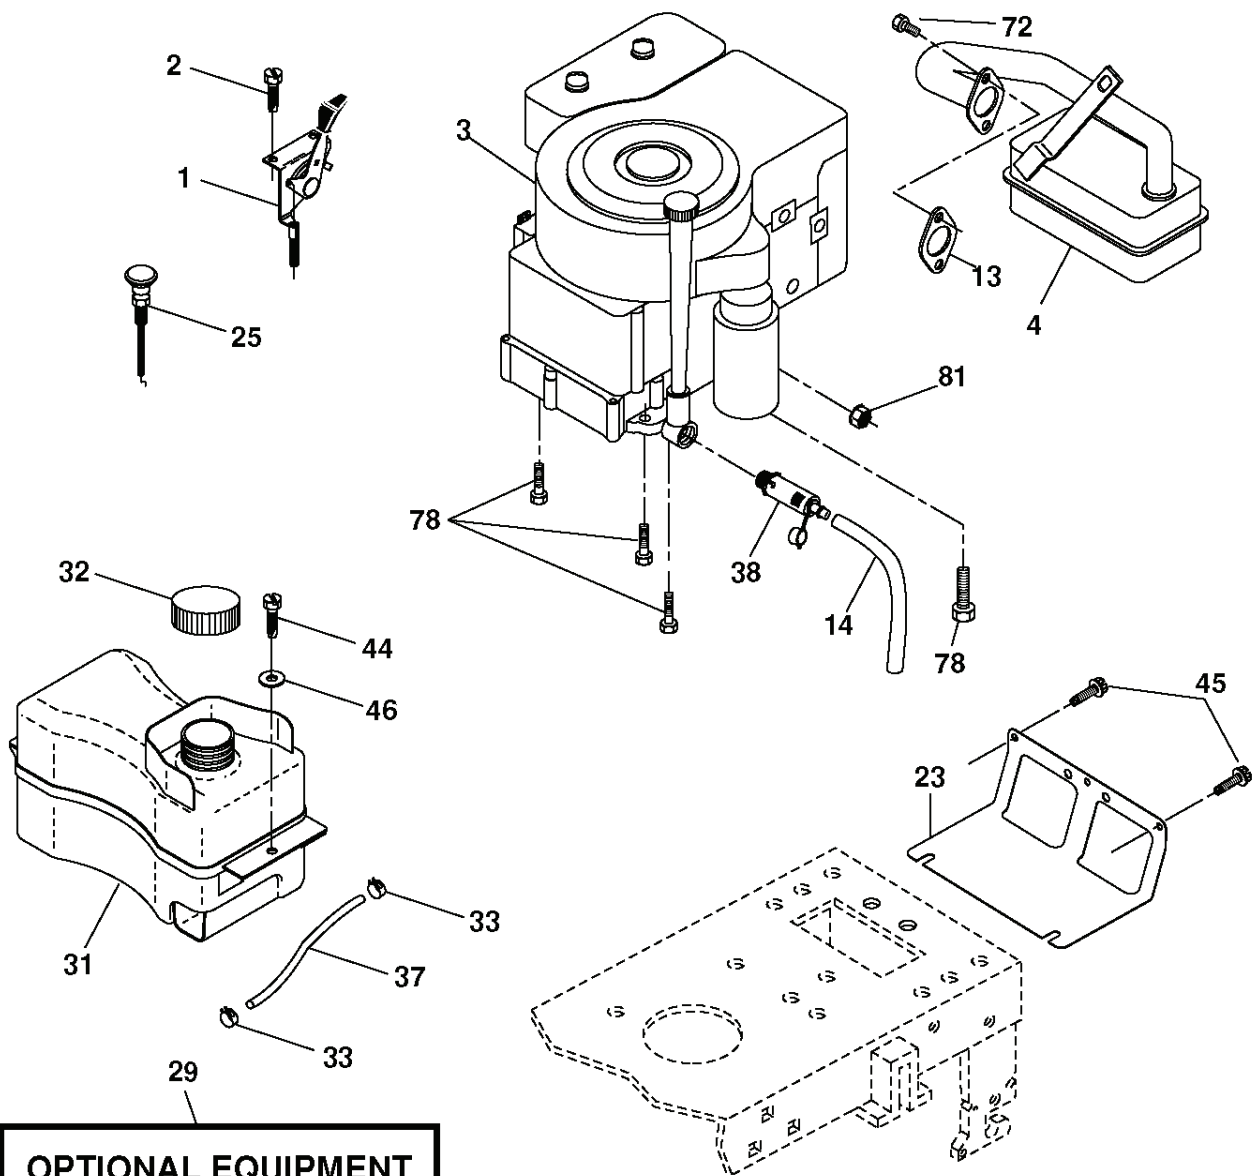

lift-rh.1piece\_23

---

REF.	PART NO.	DESCRIPTION	REMARK	QTY.	KIT
1	532405007	PLUNGE		1	
2	532198070	SHAFT		1	
3	532188822	GROOVED PIN		1	
4	812000002	RETAINER RING		1	
5	819211621	WASHER		1	
6	532120183	BEARING		1	
7	532109413	GRIP		1	
8	532124526	KNOB		1	
11	532165829	ROD		1	
12	532165831	ROD		1	
13	532124670	RETAINER RING		1	
15	532173288	LINK		1	
16	873350800	NUT		1	
17	532175689	BRACKET		1	
18	873800800	NUT		1	
19	532139868	LEVER		1	
20	532194209	SPRING		1	
31	532169865	BEARING		1	
32	873540600	NUT		1	
36	532155097	INDICATOR		1	
37	532123935	PLUG		1	
38	817060516	SCREW		1	
40	819112410	WASHER		1	
41	532123934	INDICATOR		1	

**IGNITION SWITCH**

POSITION	CIRCUIT	"MAKE"
OFF	M+G+A1	
RUN/OVERRIDE	B+A1	
RUN	B+A1	L+A2
START	B + S + A1	

**WIRING INSULATED CLIPS**  
 NOTE: IF WIRING INSULATED CLIPS WERE REMOVED FOR SERVICING OF UNIT, THEY SHOULD BE RE-INSTALLED TO PROPERLY SECURE YOUR WIRING.

seat-CRD\_knob\_1

---

REF.	PART NO.	DESCRIPTION	REMARK	QTY.	KIT
1	532188713	SEAT		1	
2	532140551	BRACKET		1	
3	871110616	SCREW		1	
4	819131610	WASHER		1	
5	532145006	CLIP		1	
6	873800600	NUT		1	
7	532124181	SPRING		1	
8	817000616	SCREW		1	
9	819131614	WASHER		1	
10	532195530	BERCEAU DE SIEGE CONDUCTEUR		1	
11	532166369	WING NUT		1	
12	532174648	BRACKET		1	
13	532121248	BUSHING		1	
14	872050412	BOLT		1	
15	532134300	SPACER		1	
16	532121250	SPRING		1	
17	532123976	LOCKNUT		1	
21	532171852	BOLT		1	
22	873800500	LOCK NUT		1	
24	819171912	WASHER		1	
25	532127018	BOLT		1	

---

REF.	PART NO.	DESCRIPTION	REMARK	QTY.	KIT
1	532059192	CAP VALVE		1	
2	532065139	NIPPLE		1	
3	532106222	TIRE		1	
4	532059904	HOSE		1	
5	532138336	RIM		1	
6	532124957	FITTING		1	
7	532124959	BEARING		1	
8	532138337	RIM SPROCKET		1	
9	532138468	TIRE		1	
10	532124926	HOSE		1	
11	532175039	HUB CAP		1	
--	532144334	SEALING FOAM		1	