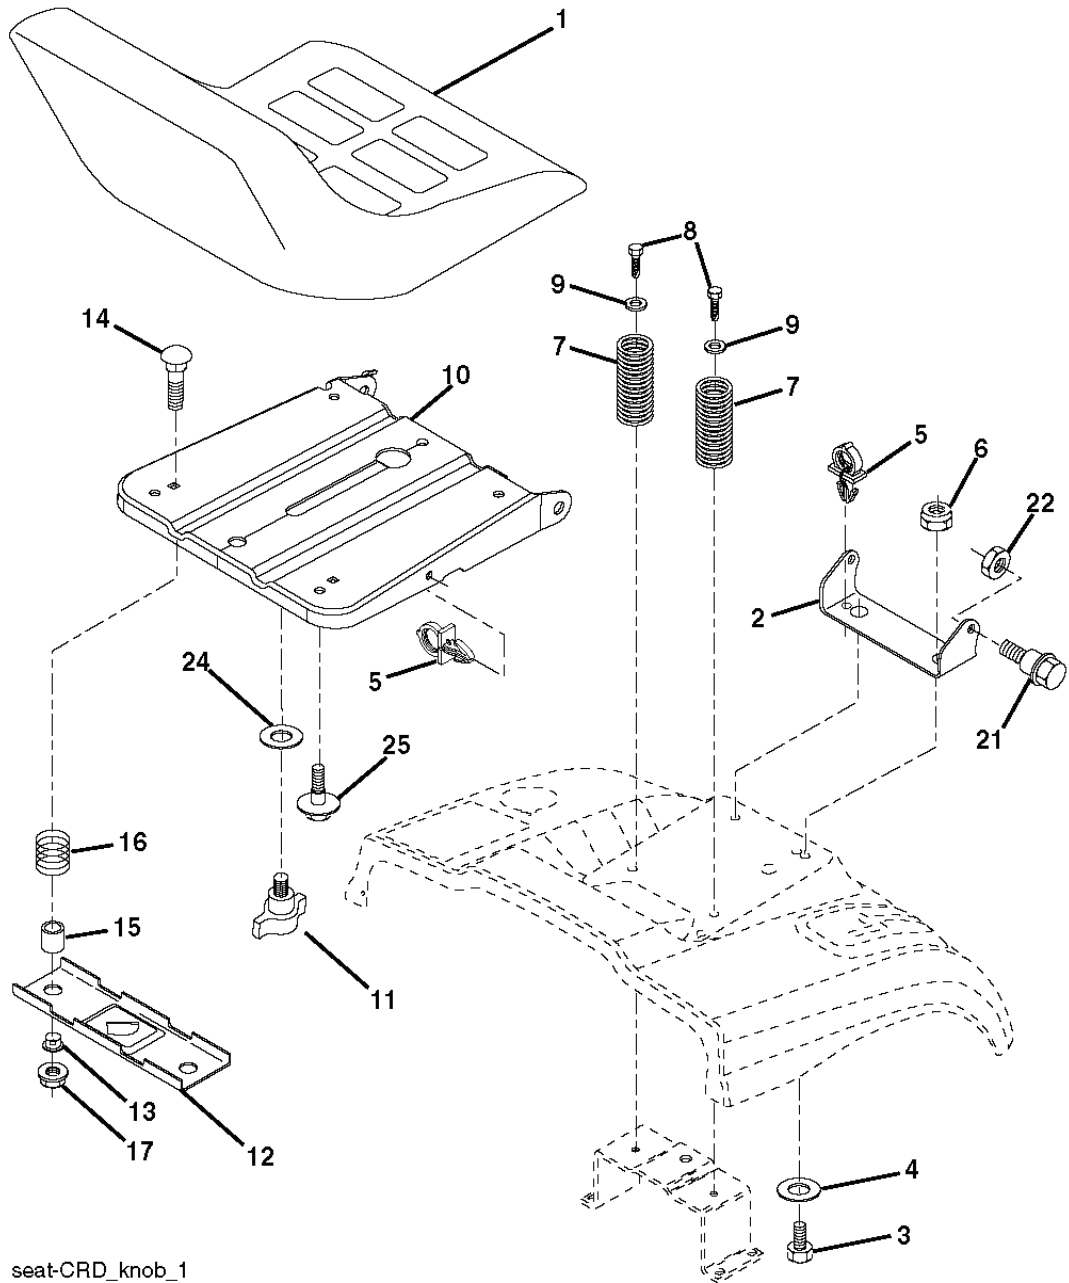

lift-rh.1piece\_23

---

REF.	PART NO.	DESCRIPTION	REMARK	QTY.	KIT
1	532405007	PLUNGE		1	
2	532198070	SHAFT		1	
3	532188822	GROOVED PIN		1	
4	812000002	RETAINER RING		1	
5	819211621	WASHER		1	
6	532120183	BEARING		1	
7	532109413	GRIP		1	
8	532124526	KNOB		1	
11	532165829	ROD		1	
12	532165831	ROD		1	
13	532124670	RETAINER RING		1	
15	532173288	LINK		1	
16	873350800	NUT		1	
17	532175689	BRACKET		1	
18	873800800	NUT		1	
19	532139868	LEVER		1	
20	532194209	SPRING		1	
31	532169865	BEARING		1	
32	873540600	NUT		1	
36	532155097	INDICATOR		1	
37	532123935	PLUG		1	
38	817060516	SCREW		1	
40	819112410	WASHER		1	
41	532123934	INDICATOR		1	

**IGNITION SWITCH**

POSITION	CIRCUIT	"MAKE"
OFF	M+G+A1	
RUN/OVERRIDE	B+A1	
RUN	B+A1	L+A2
START	B + S + A1	

**WIRING INSULATED CLIPS**  
 NOTE: IF WIRING INSULATED CLIPS WERE REMOVED FOR SERVICING OF UNIT, THEY SHOULD BE RE-INSTALLED TO PROPERLY SECURE YOUR WIRING.

seat-CRD\_knob\_1

---

REF.	PART NO.	DESCRIPTION	REMARK	QTY.	KIT
1	532188713	SEAT		1	
2	532140551	BRACKET		1	
3	871110616	SCREW		1	
4	819131610	WASHER		1	
5	532145006	CLIP		1	
6	873800600	NUT		1	
7	532124181	SPRING		1	
8	817000616	SCREW		1	
9	819131614	WASHER		1	
10	532195530	BERCEAU DE SIEGE CONDUCTEUR		1	
11	532166369	WING NUT		1	
12	532174648	BRACKET		1	
13	532121248	BUSHING		1	
14	872050412	BOLT		1	
15	532134300	SPACER		1	
16	532121250	SPRING		1	
17	532123976	LOCKNUT		1	
21	532171852	BOLT		1	
22	873800500	LOCK NUT		1	
24	819171912	WASHER		1	
25	532127018	BOLT		1	

---

REF.	PART NO.	DESCRIPTION	REMARK	QTY.	KIT
1	532059192	CAP VALVE		1	
2	532065139	NIPPLE		1	
3	532106222	TIRE		1	
4	532059904	HOSE		1	
5	532138336	RIM		1	
6	532124957	FITTING		1	
7	532124959	BEARING		1	
8	532138337	RIM SPROCKET		1	
9	532138468	TIRE		1	
10	532124926	HOSE		1	
11	532175039	HUB CAP		1	
--	532144334	SEALING FOAM		1	